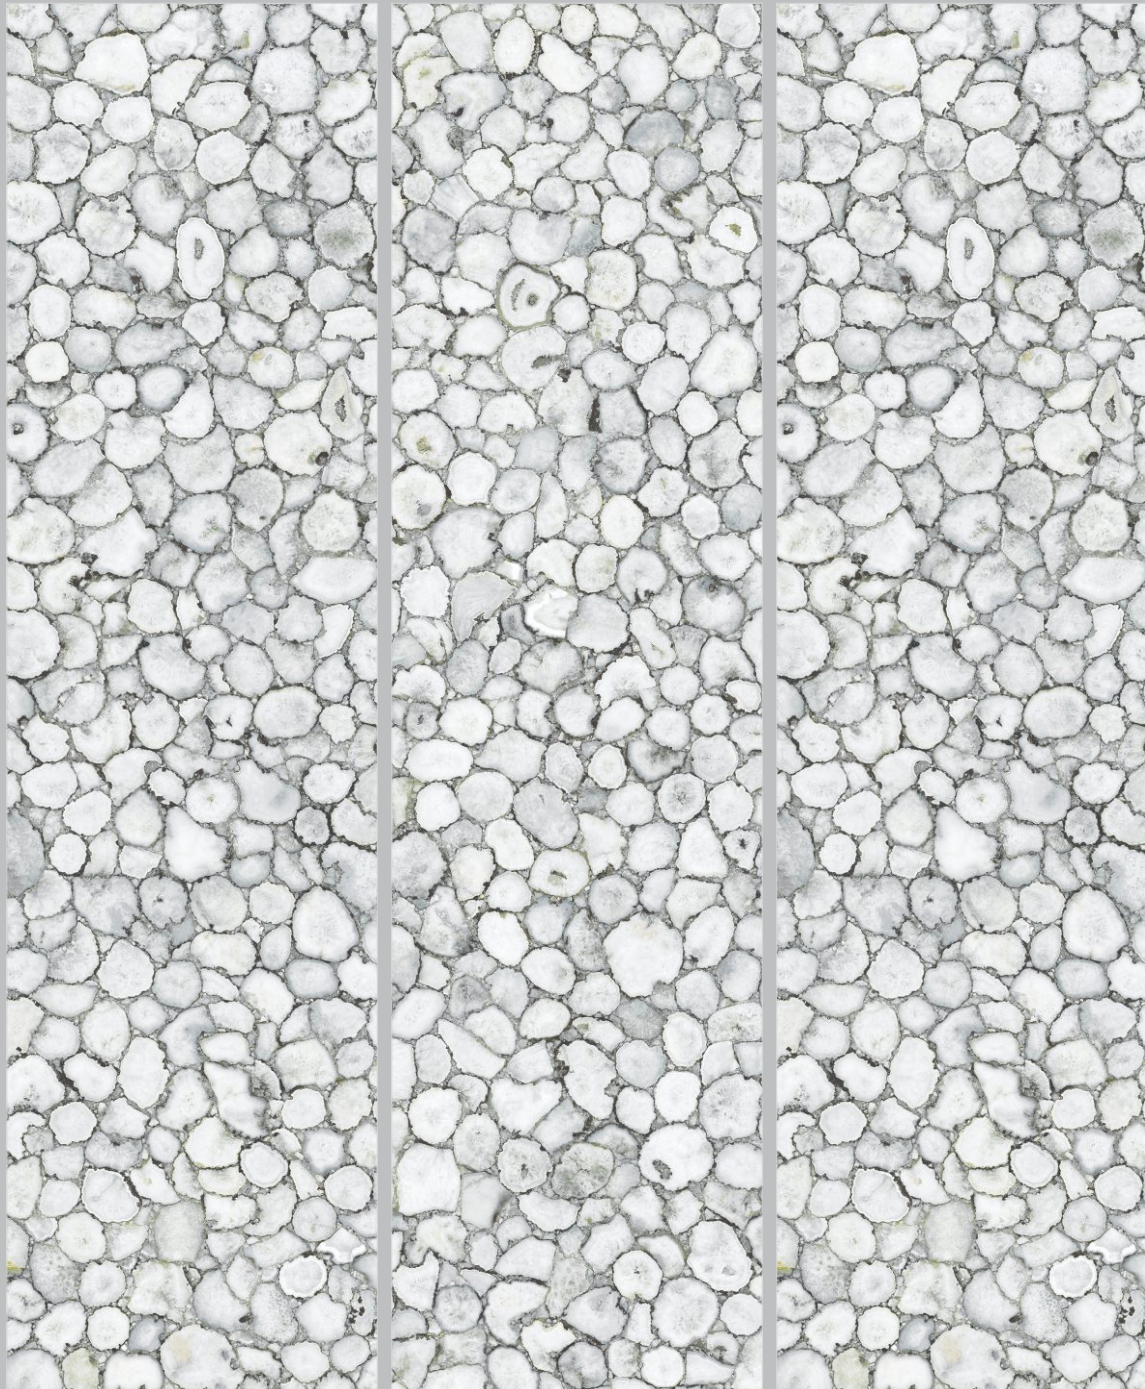

BRILLO HIGH GLOSS SURFACE

PINK VALENCIA

Size	Surface	Random	Thickness	Type
800x3000mm	High Gloss	3	15mm	White Body

BRILLO HIGH GLOSS SURFACE

AGATE LANCIATO

Size	Surface	Random	Thickness	Type
800x3000mm	High Gloss	2	15mm	White Body