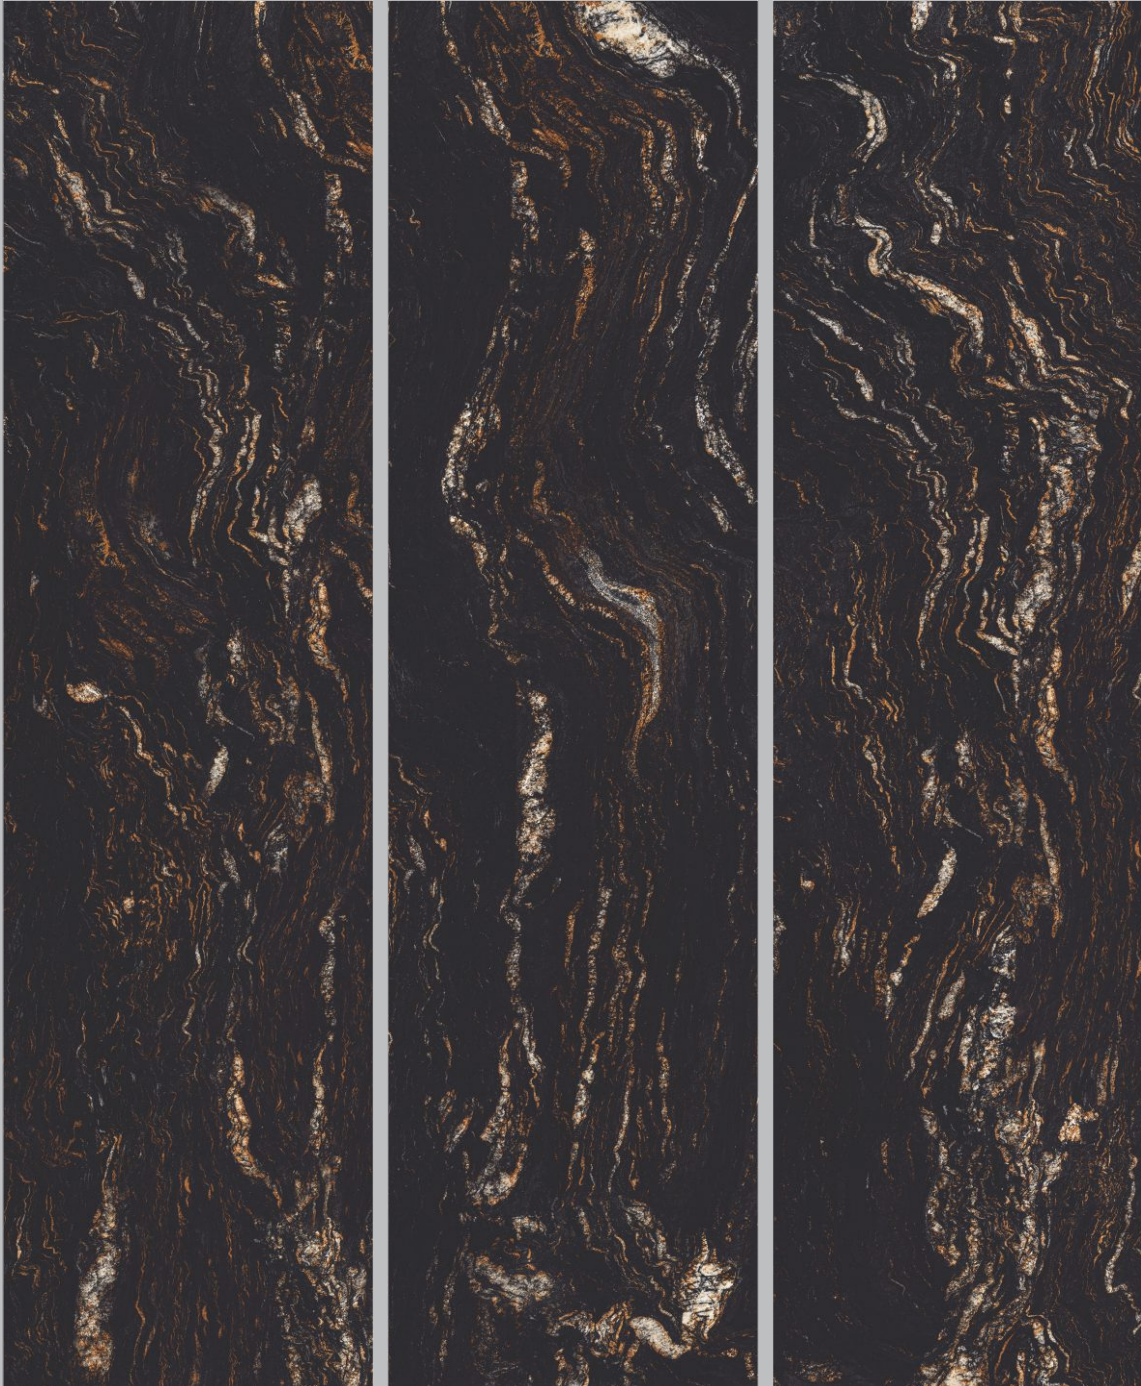

BRILLO HIGH GLOSS SURFACE

BLACK FUSION

Size	Surface	Random	Thickness	Type
800x3000mm	High Gloss	3	15mm	Black Body