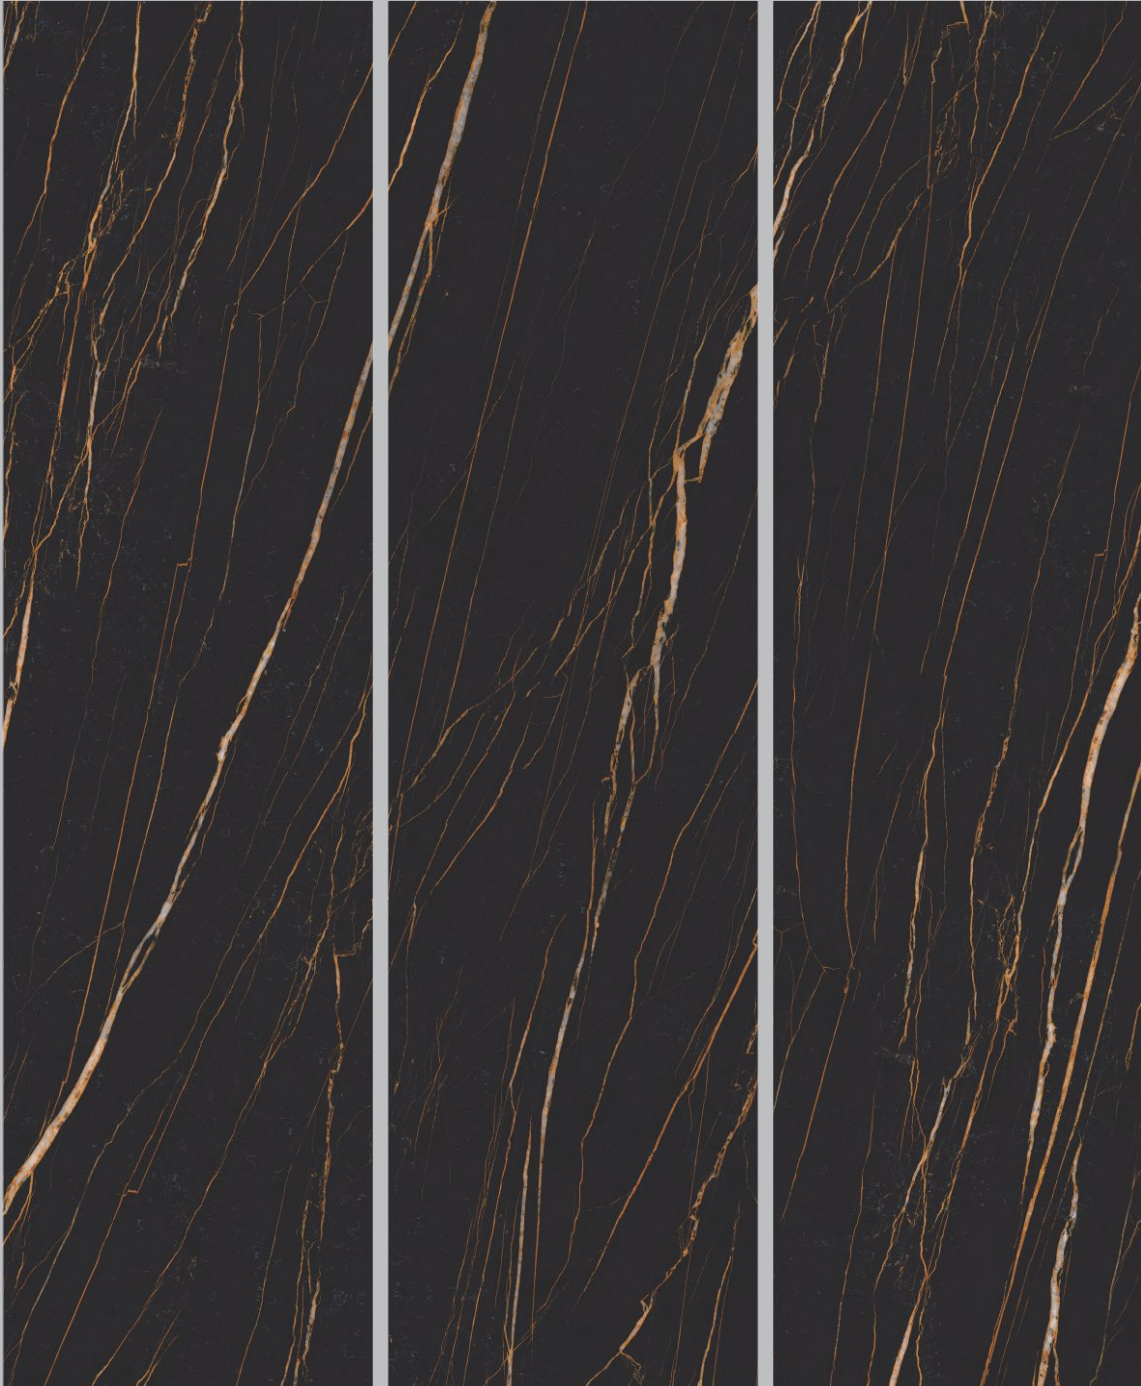

BRILLO HIGH GLOSS SURFACE

BLACK GOLD

Size	Surface	Random	Thickness	Type
800x3000mm	High Gloss	4	15mm	Black Body