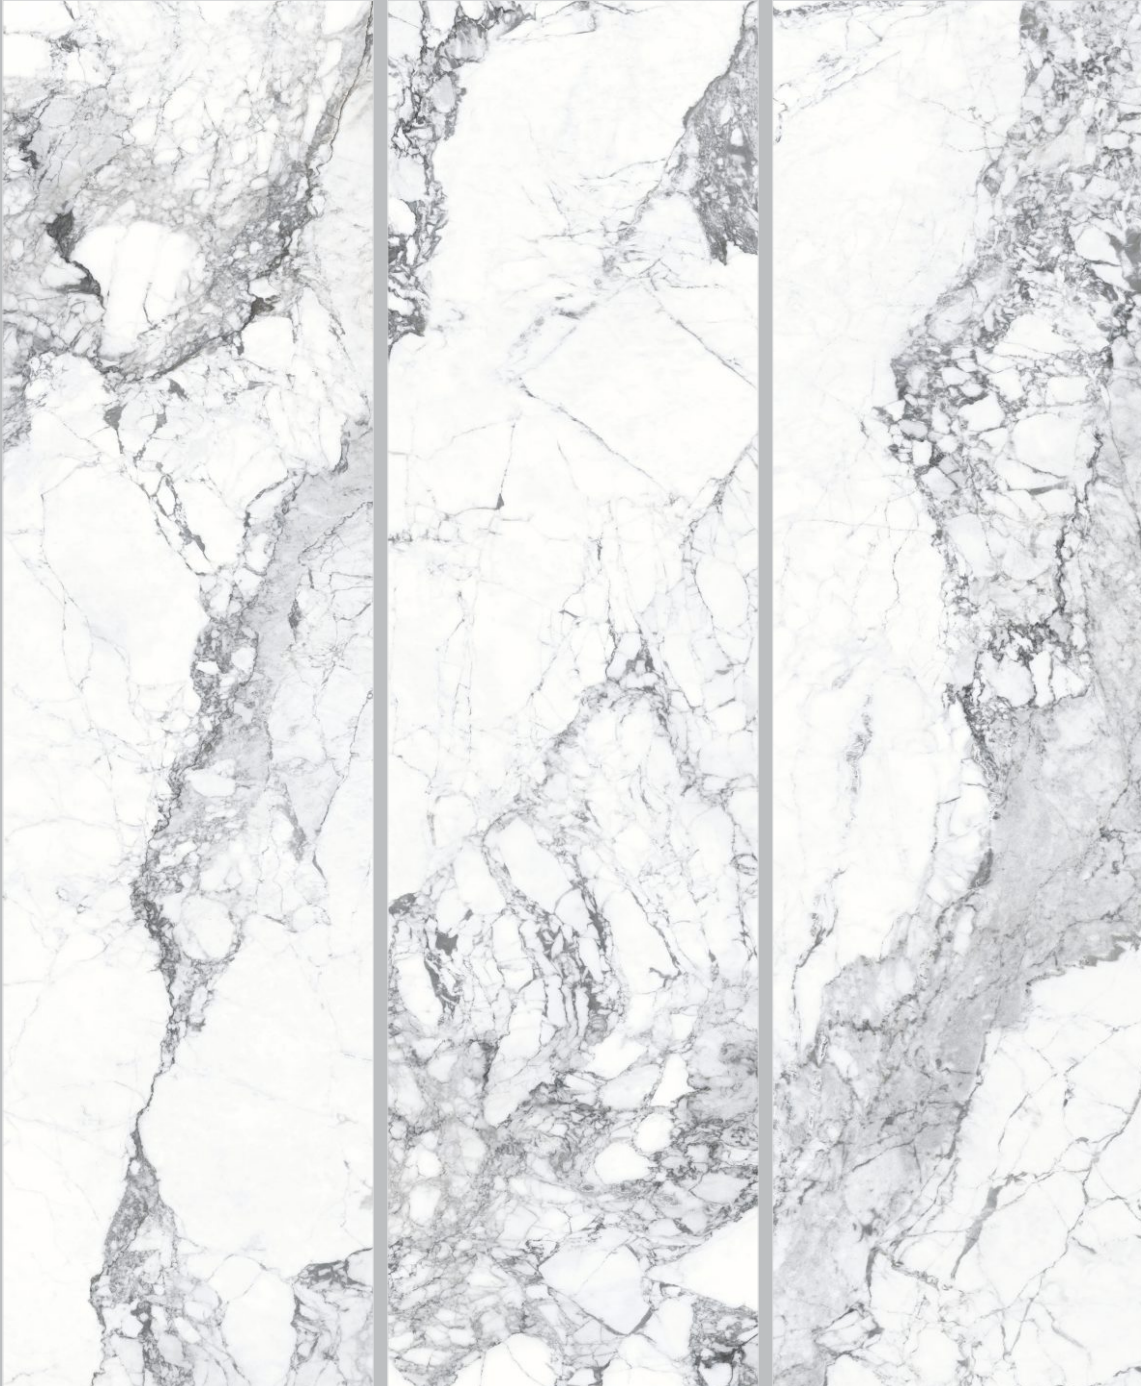

BRILLO HIGH GLOSS SURFACE

STATUARIO TOH

Size	Surface	Random	Thickness	Type
800x3000mm	High Gloss	3	15mm	White Body