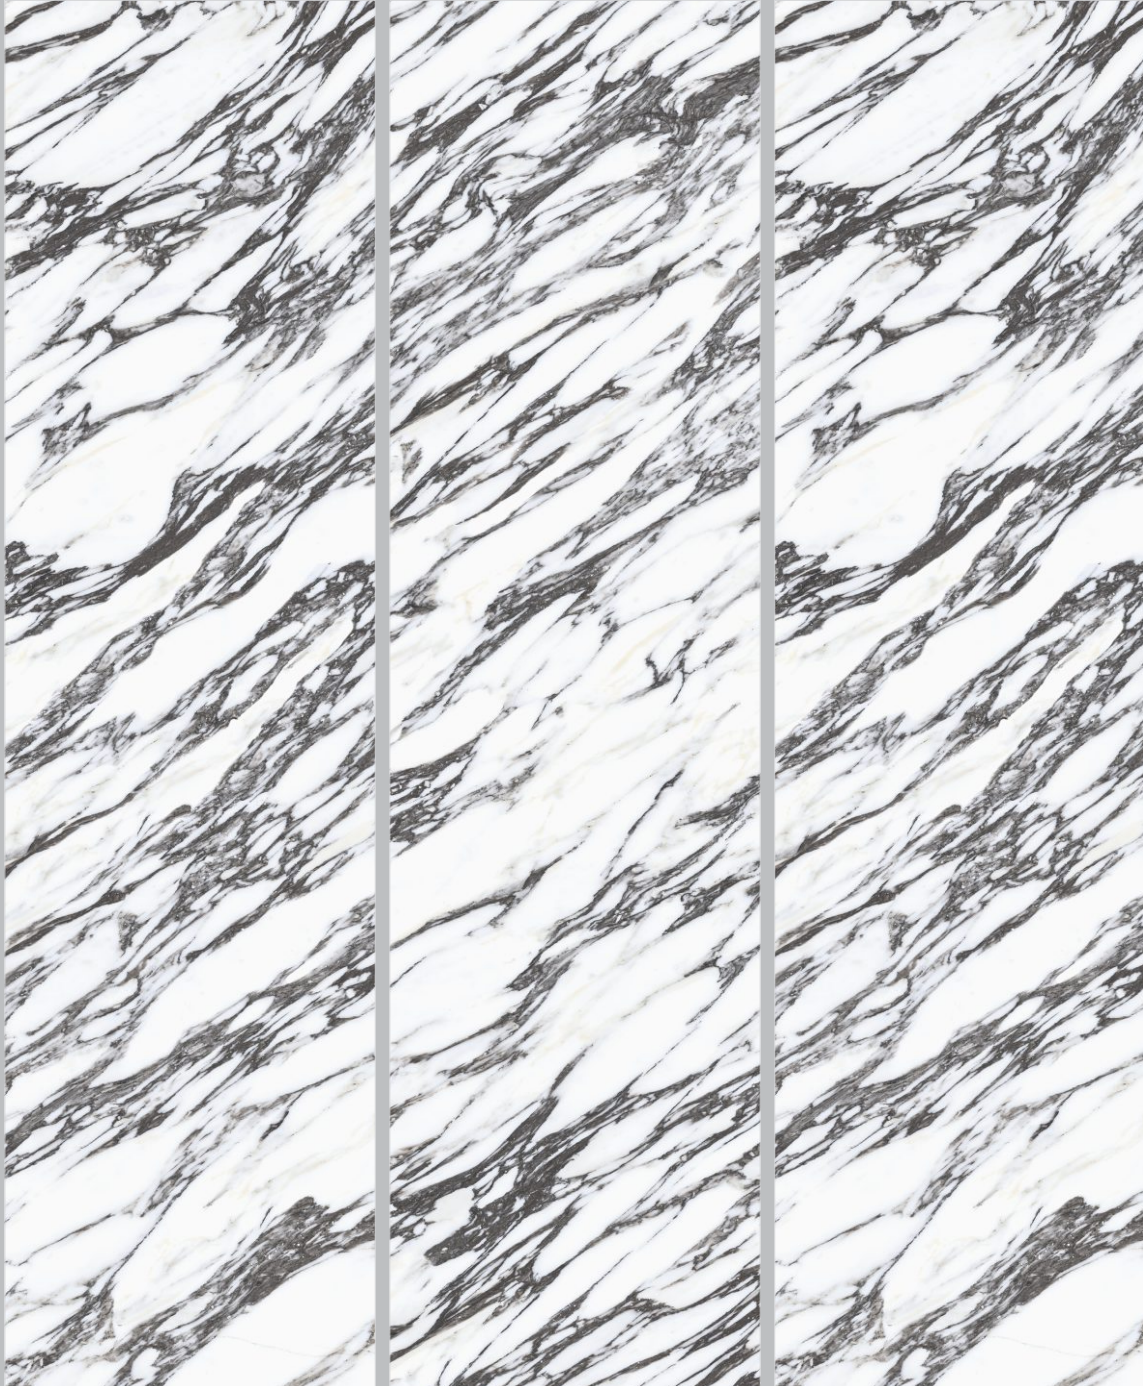

BRILLO HIGH GLOSS SURFACE

VOLAKAS GRIGIO

Size	Surface	Random	Thickness	Type
800x3000mm	High Gloss	3	15mm	White Body

BRILLO HIGH GLOSS SURFACE

ARBESCCATO

Size	Surface	Random	Thickness	Type
800x3000mm	High Gloss	2	15mm	White Body