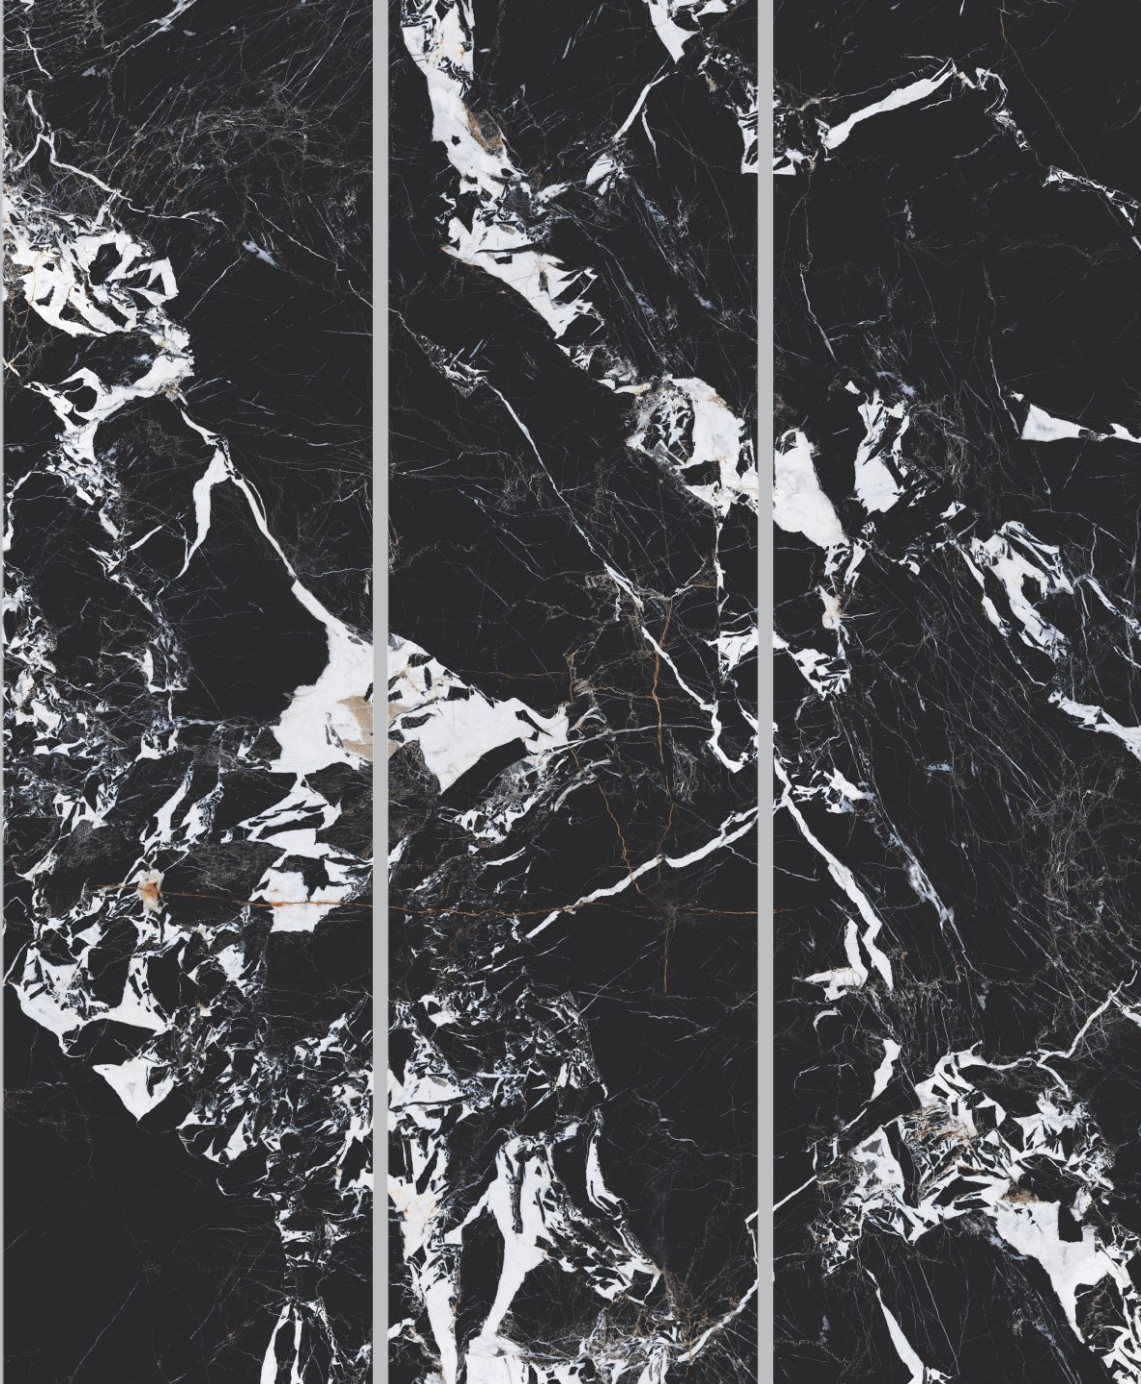

BRILLO HIGH GLOSS SURFACE

ANTICO BLACK

Size	Surface	Random	Thickness	Type
800x3000mm	High Gloss	3	15mm	Black Body