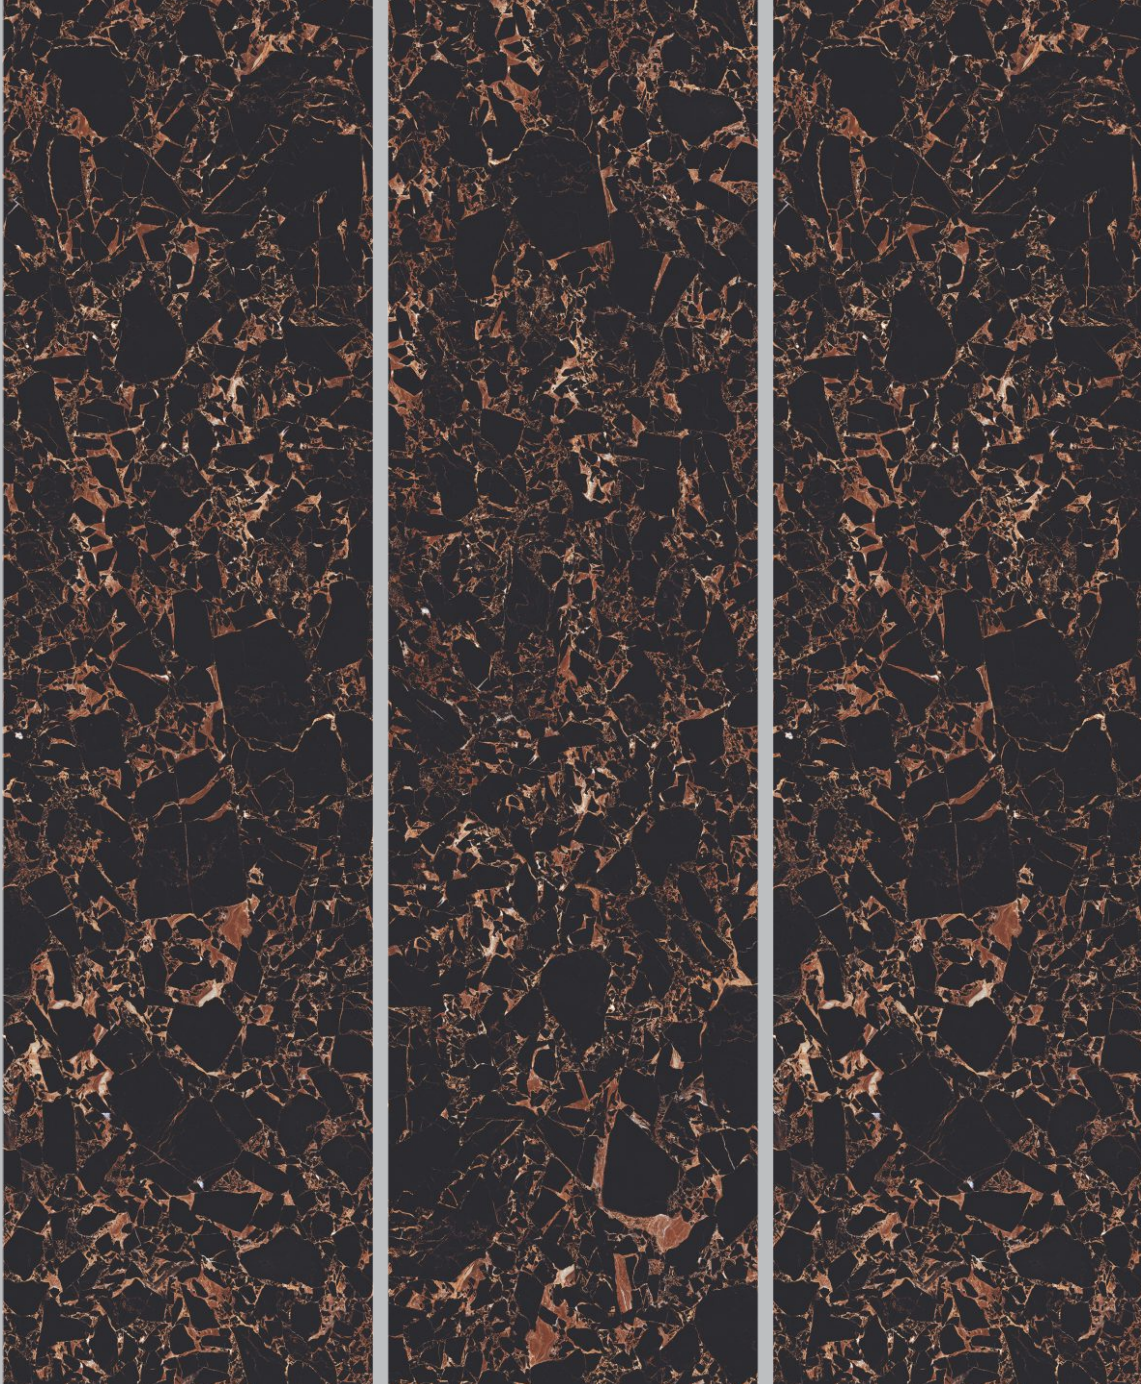

BRILLO HIGH GLOSS SURFACE

PORTORO BRECCIATO

Size	Surface	Random	Thickness	Type
800x3000mm	High Gloss	2	15mm	Black Body