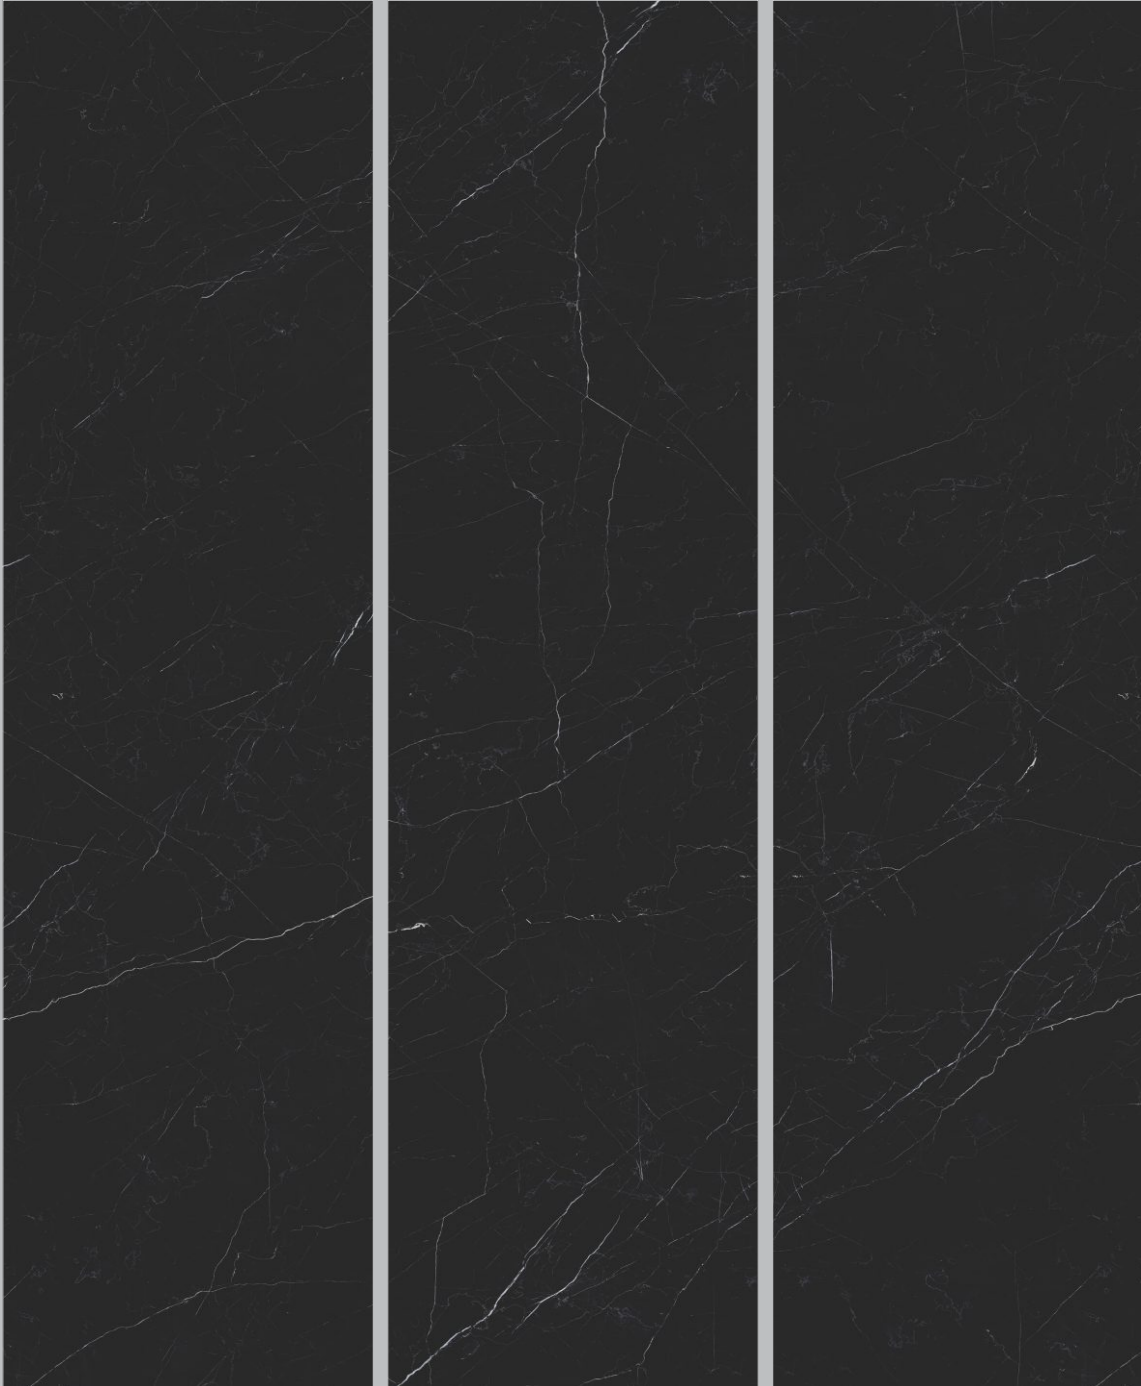

BRILLO HIGH GLOSS SURFACE

ANTICO BLACK

Size	Surface	Random	Thickness	Type
800x3000mm	High Gloss	3	15mm	Black Body

BRILLO HIGH GLOSS SURFACE

BELGIUN BLACK

Size	Surface	Random	Thickness	Type
800x3000mm	High Gloss	3	15mm	Black Body