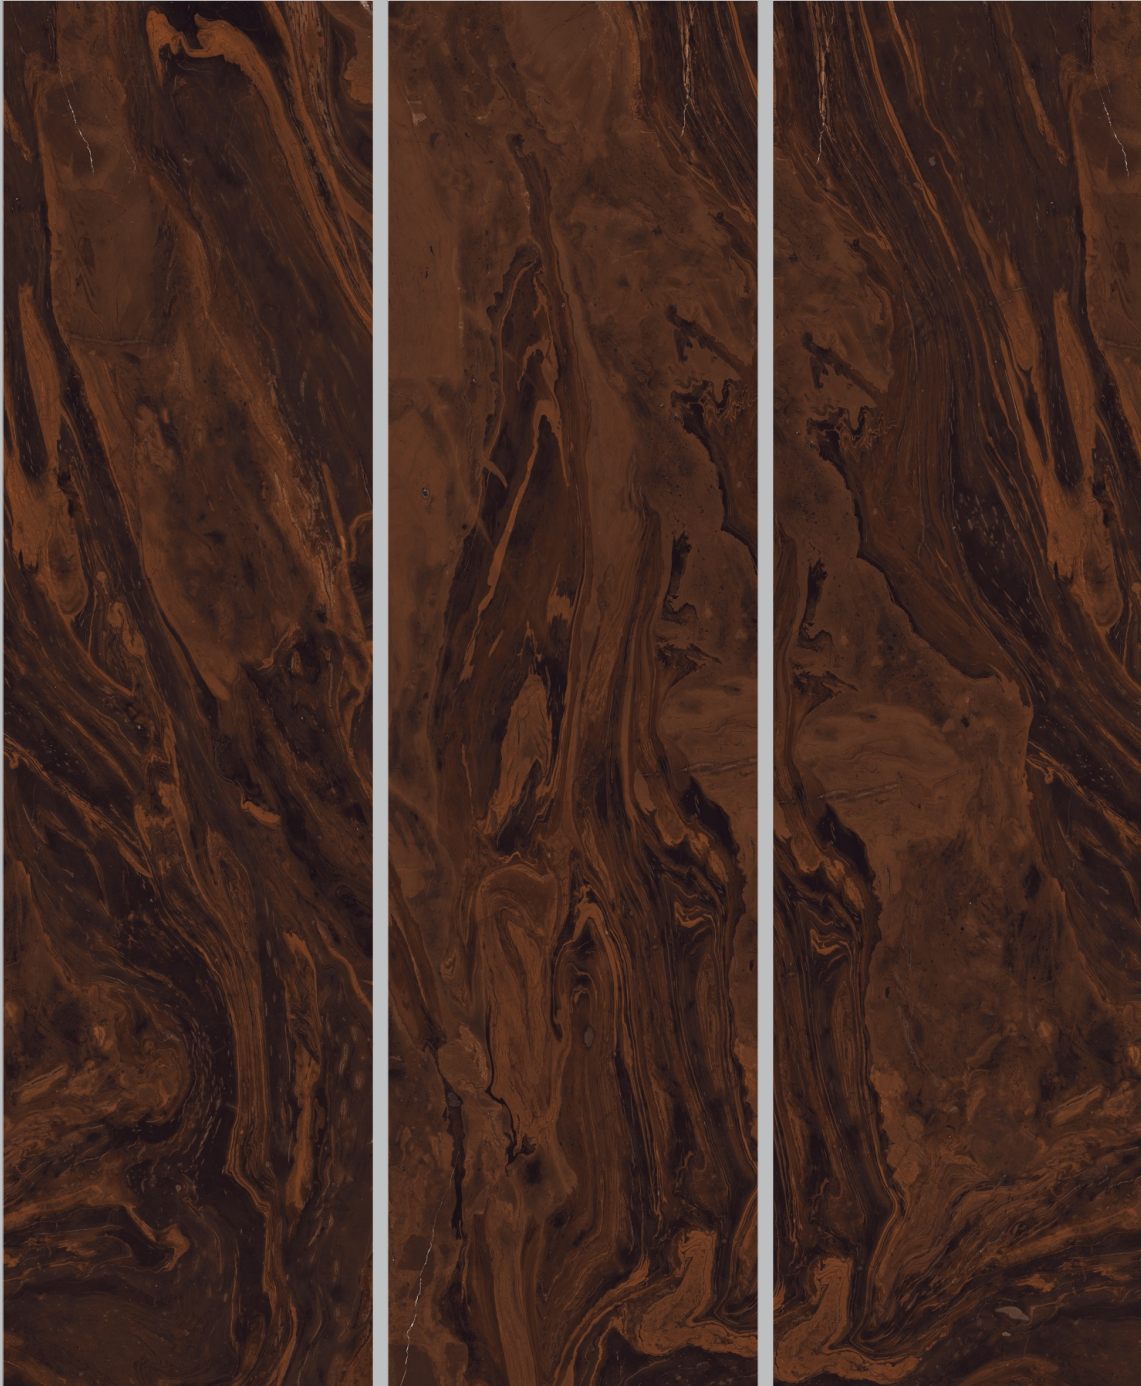

BRILLO HIGH GLOSS SURFACE

MAURIZIO

Size	Surface	Random	Thickness	Type
800x3000mm	High Gloss	3	15mm	Brown Body