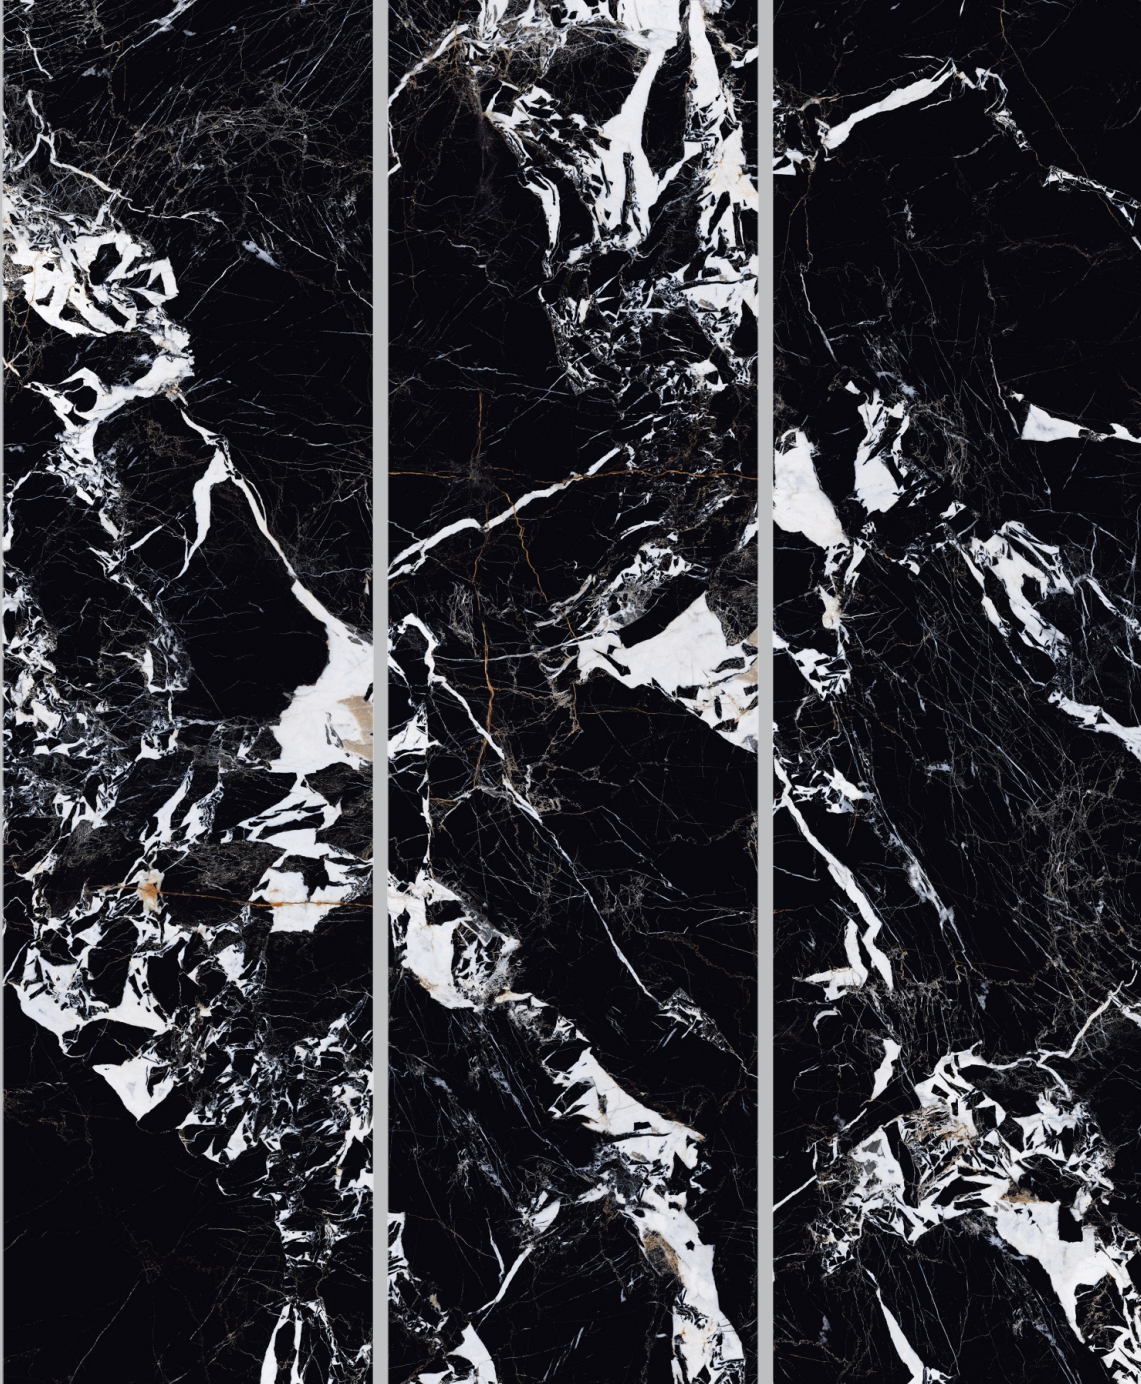

BRILLO HIGH GLOSS SURFACE

ANTICO BLACK

Size	Surface	Random	Thickness	Type
800x3000mm	High Gloss	3	15mm	Black Body