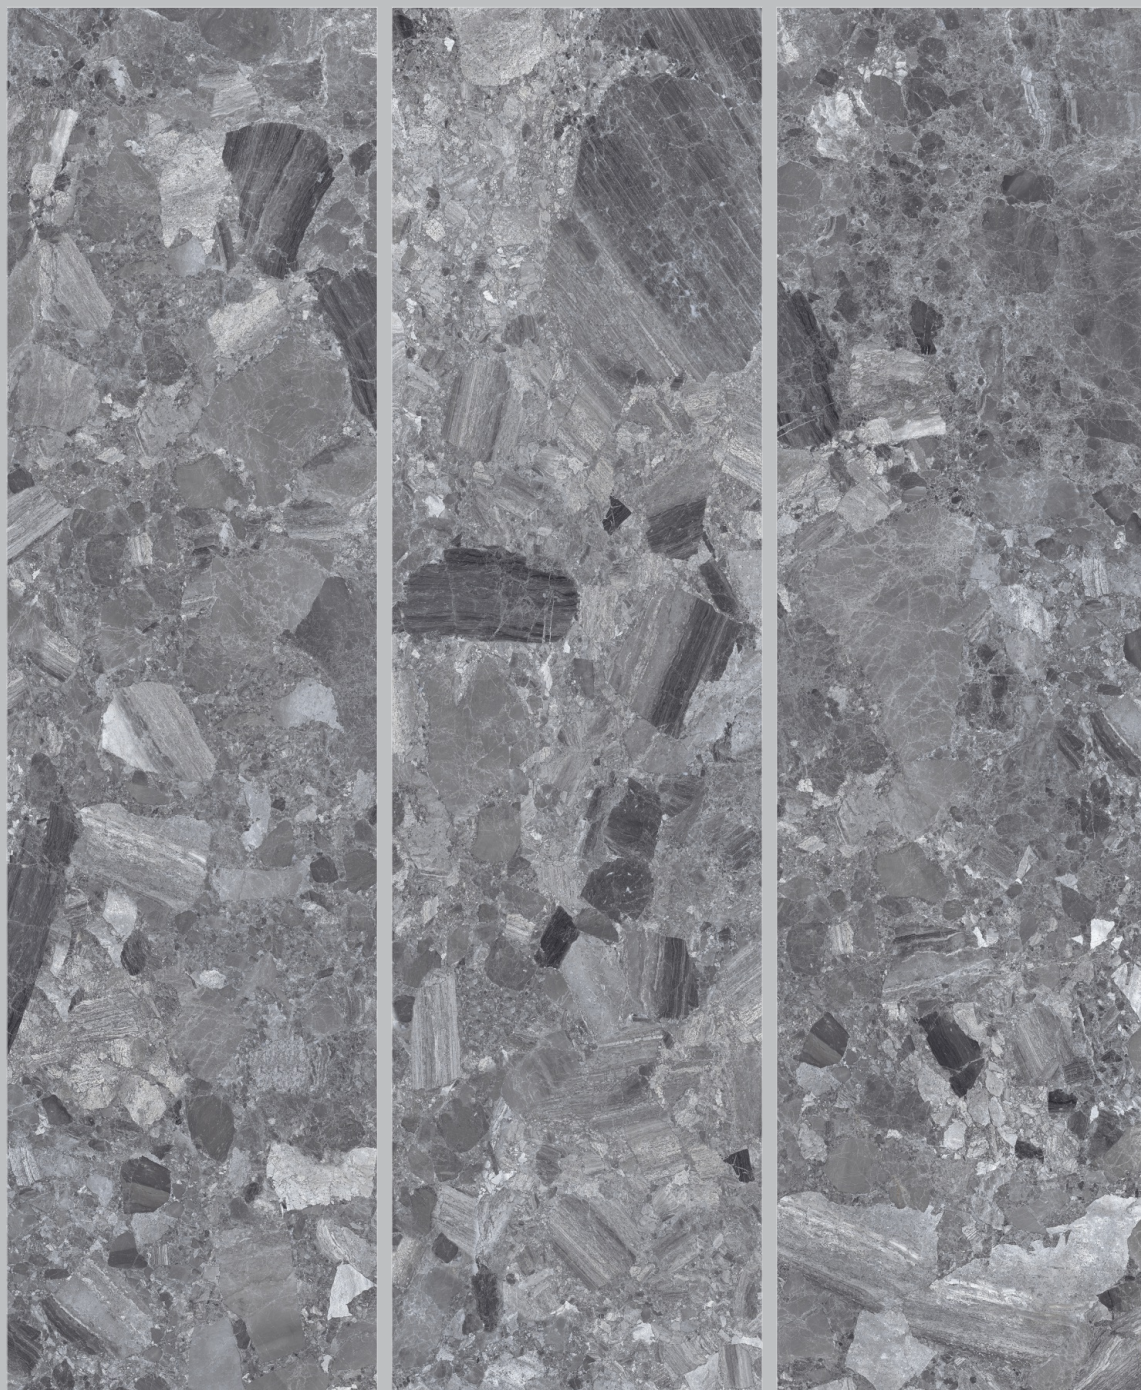

BRILLO HIGH GLOSS SURFACE

SONATA GREY

Size	Surface	Random	Thickness	Type
800x3000mm	High Gloss	4	15mm	Grey Body