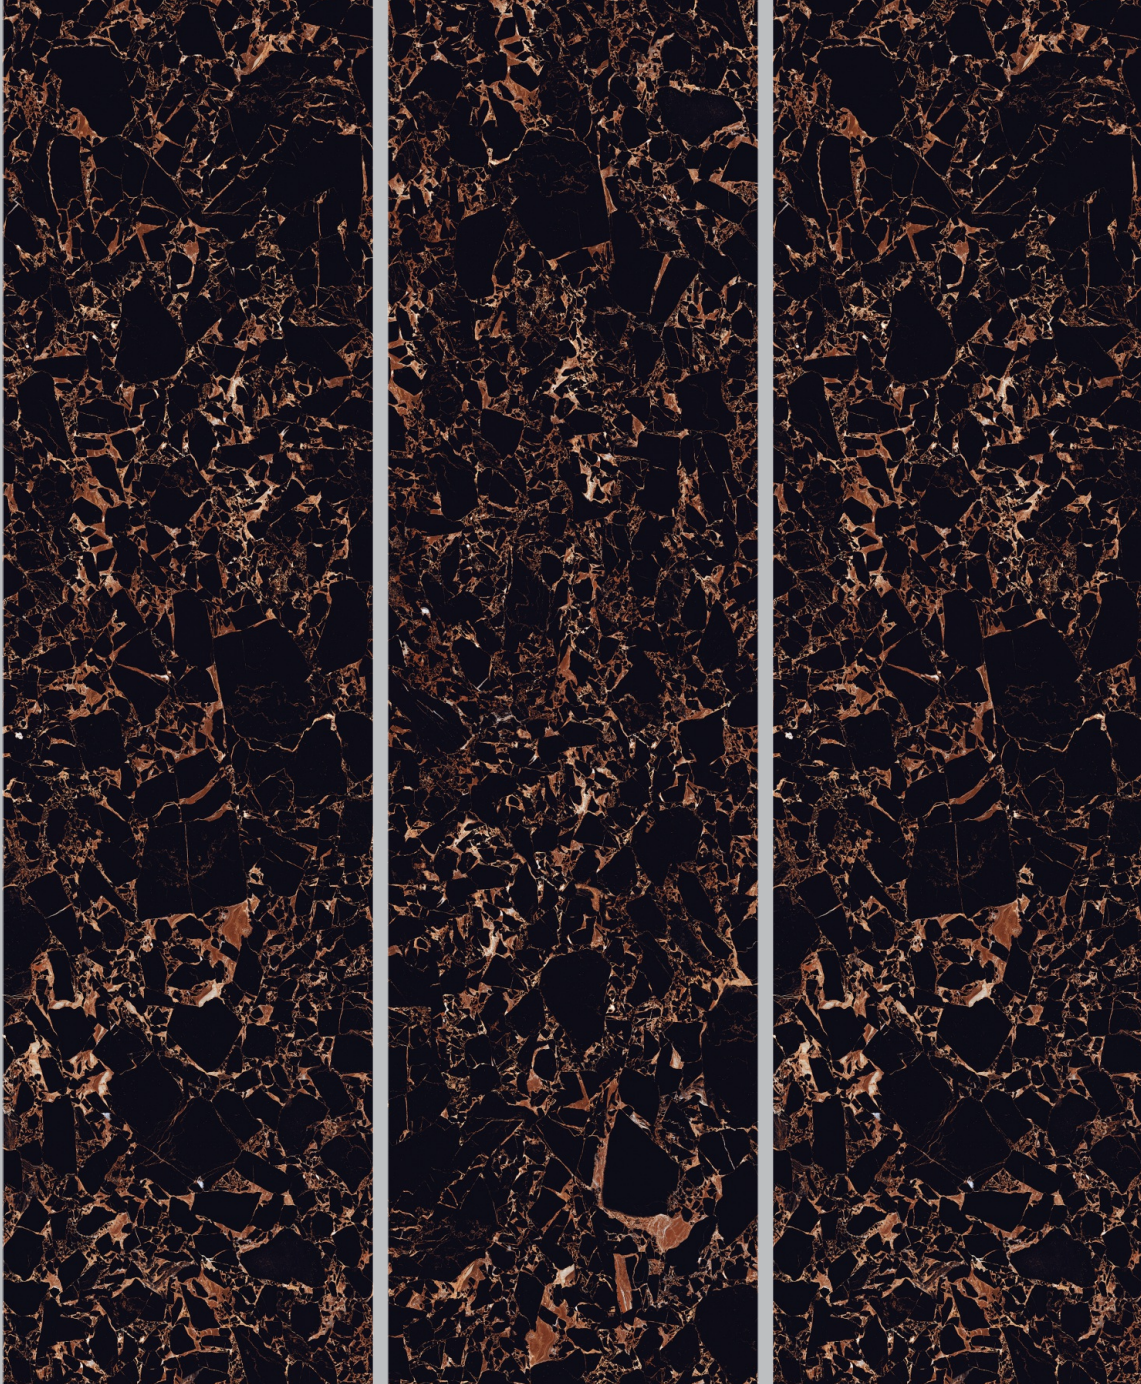

BRILLO HIGH GLOSS SURFACE

PORTORO BRECCIATO

Size	Surface	Random	Thickness	Type
800x3000mm	High Gloss	2	15mm	Black Body