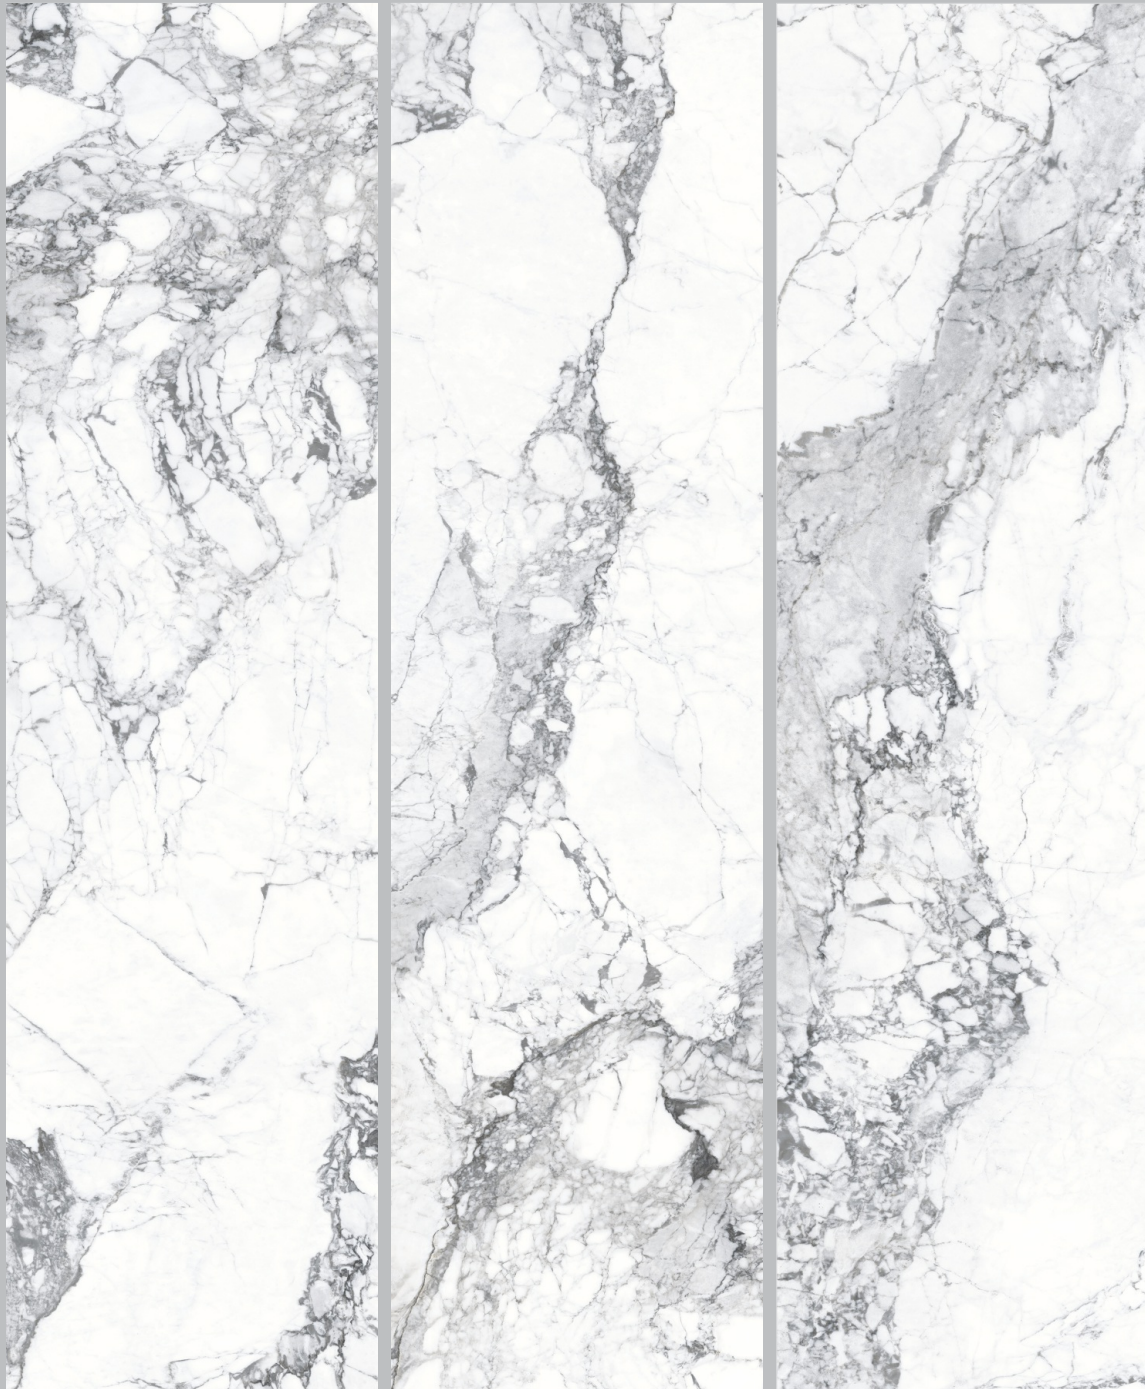

BRILLO HIGH GLOSS SURFACE

STATUARIO TOH

Size	Surface	Random	Thickness	Type
800x3000mm	High Gloss	3	15mm	White Body