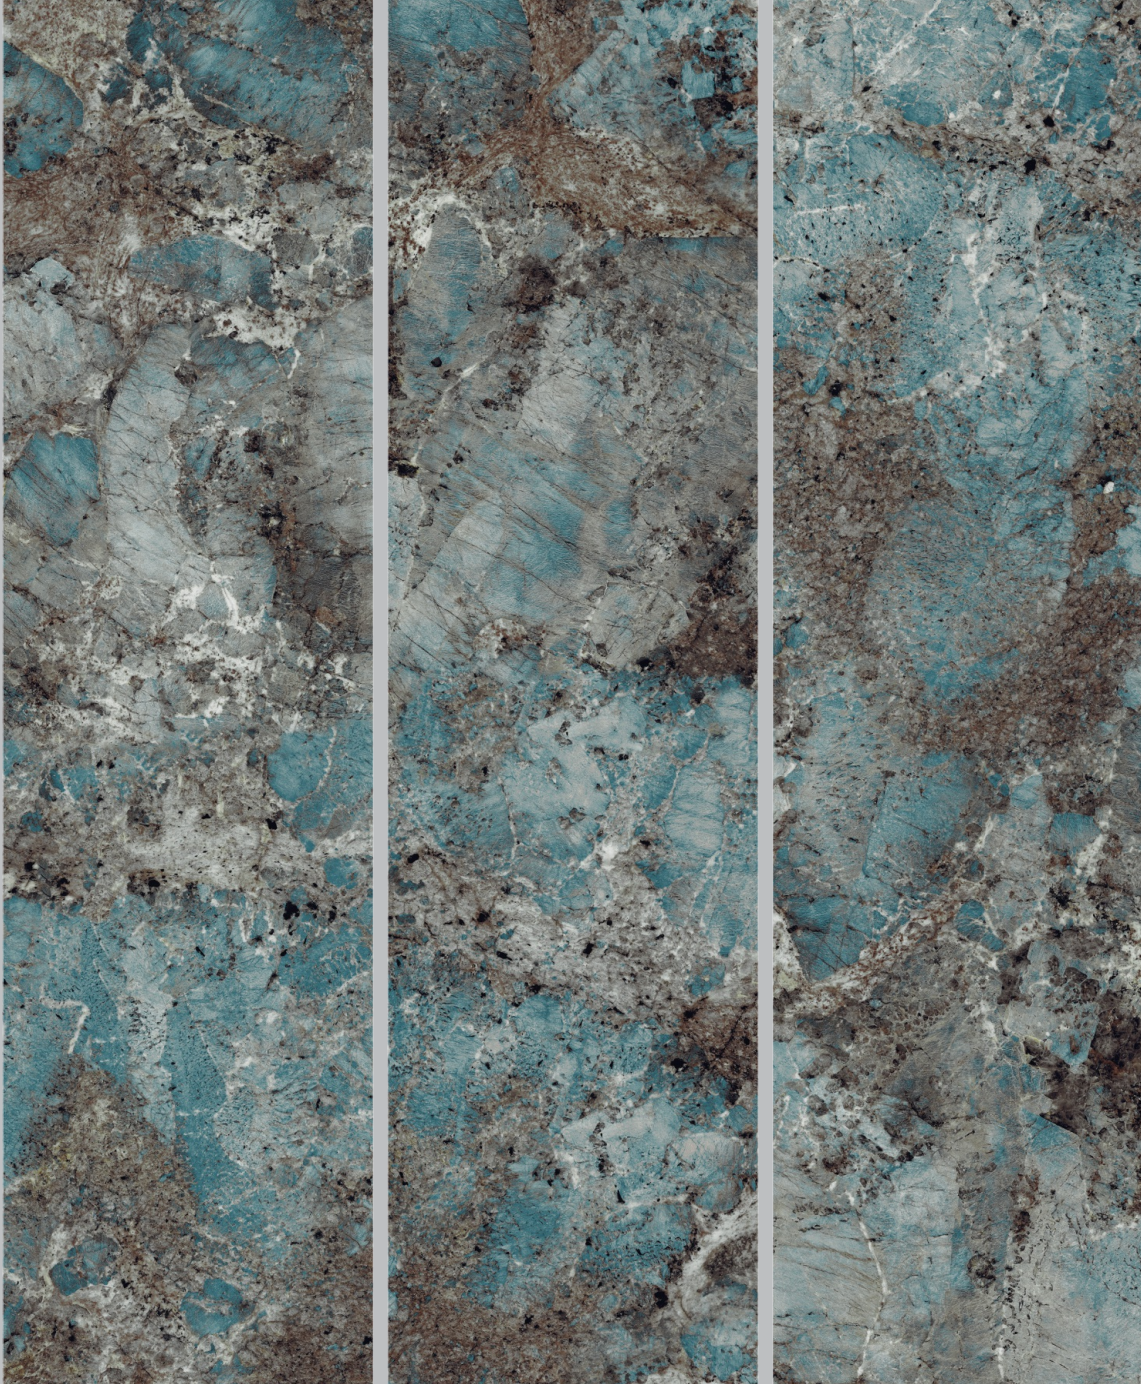

BRILLO HIGH GLOSS SURFACE

AMAZONITE

Size	Surface	Random	Thickness	Type
800x3000mm	High Gloss	4	15mm	Grey Body