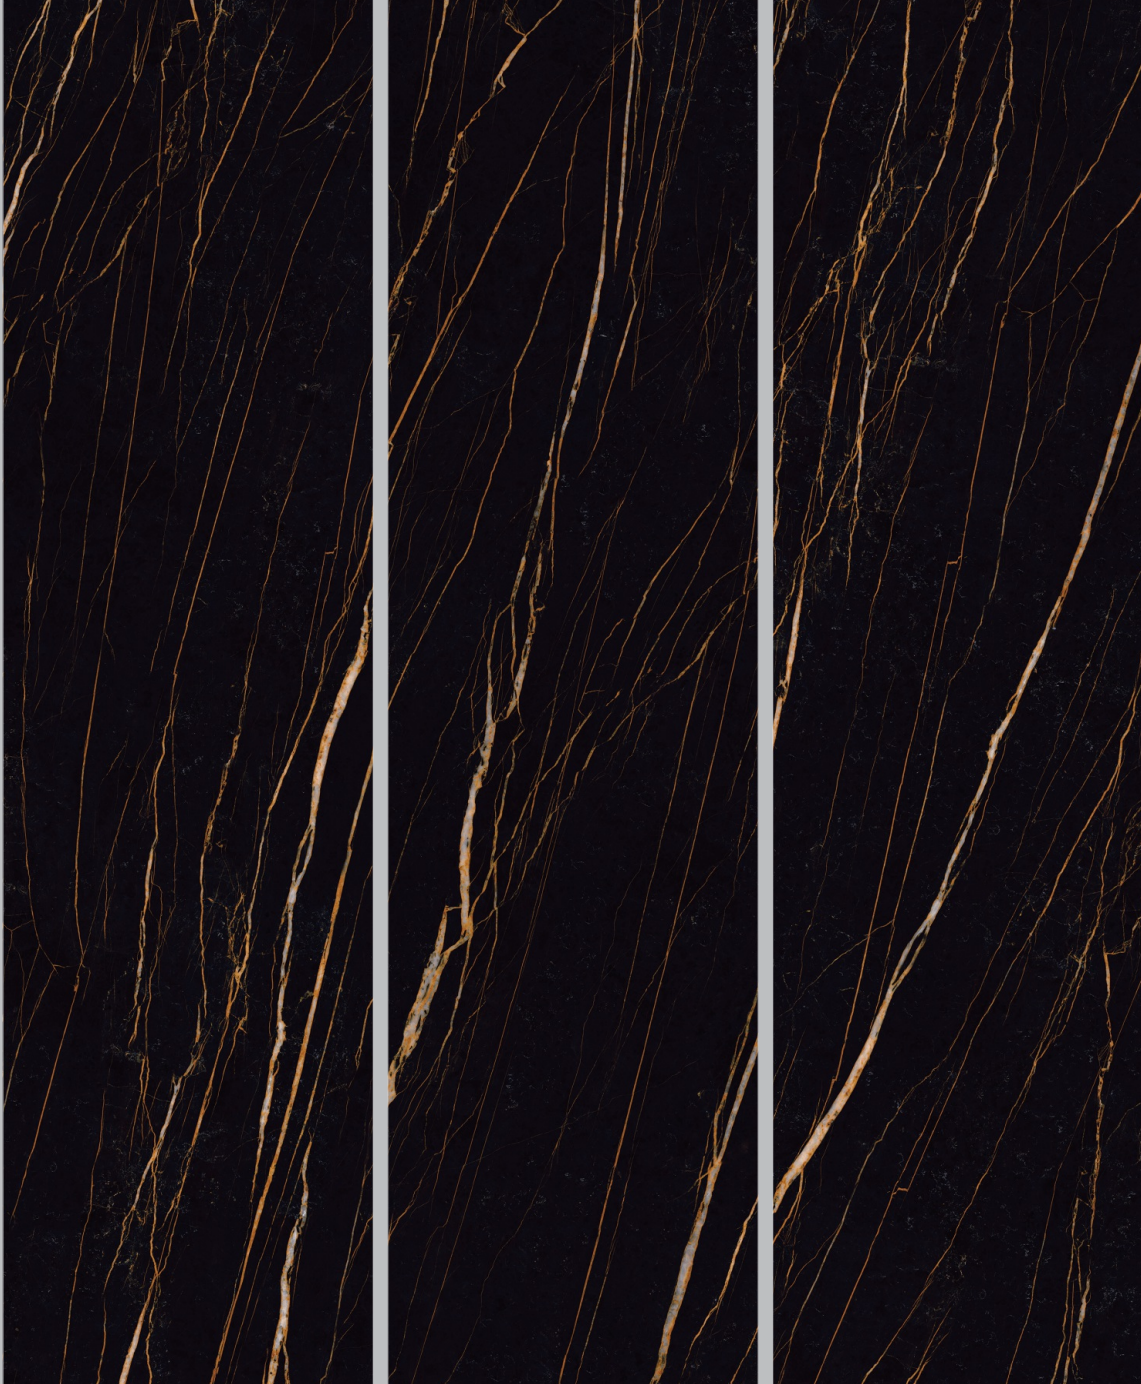

BRILLO HIGH GLOSS SURFACE

BLACK GOLD

Size	Surface	Random	Thickness	Type
800x3000mm	High Gloss	4	15mm	Black Body