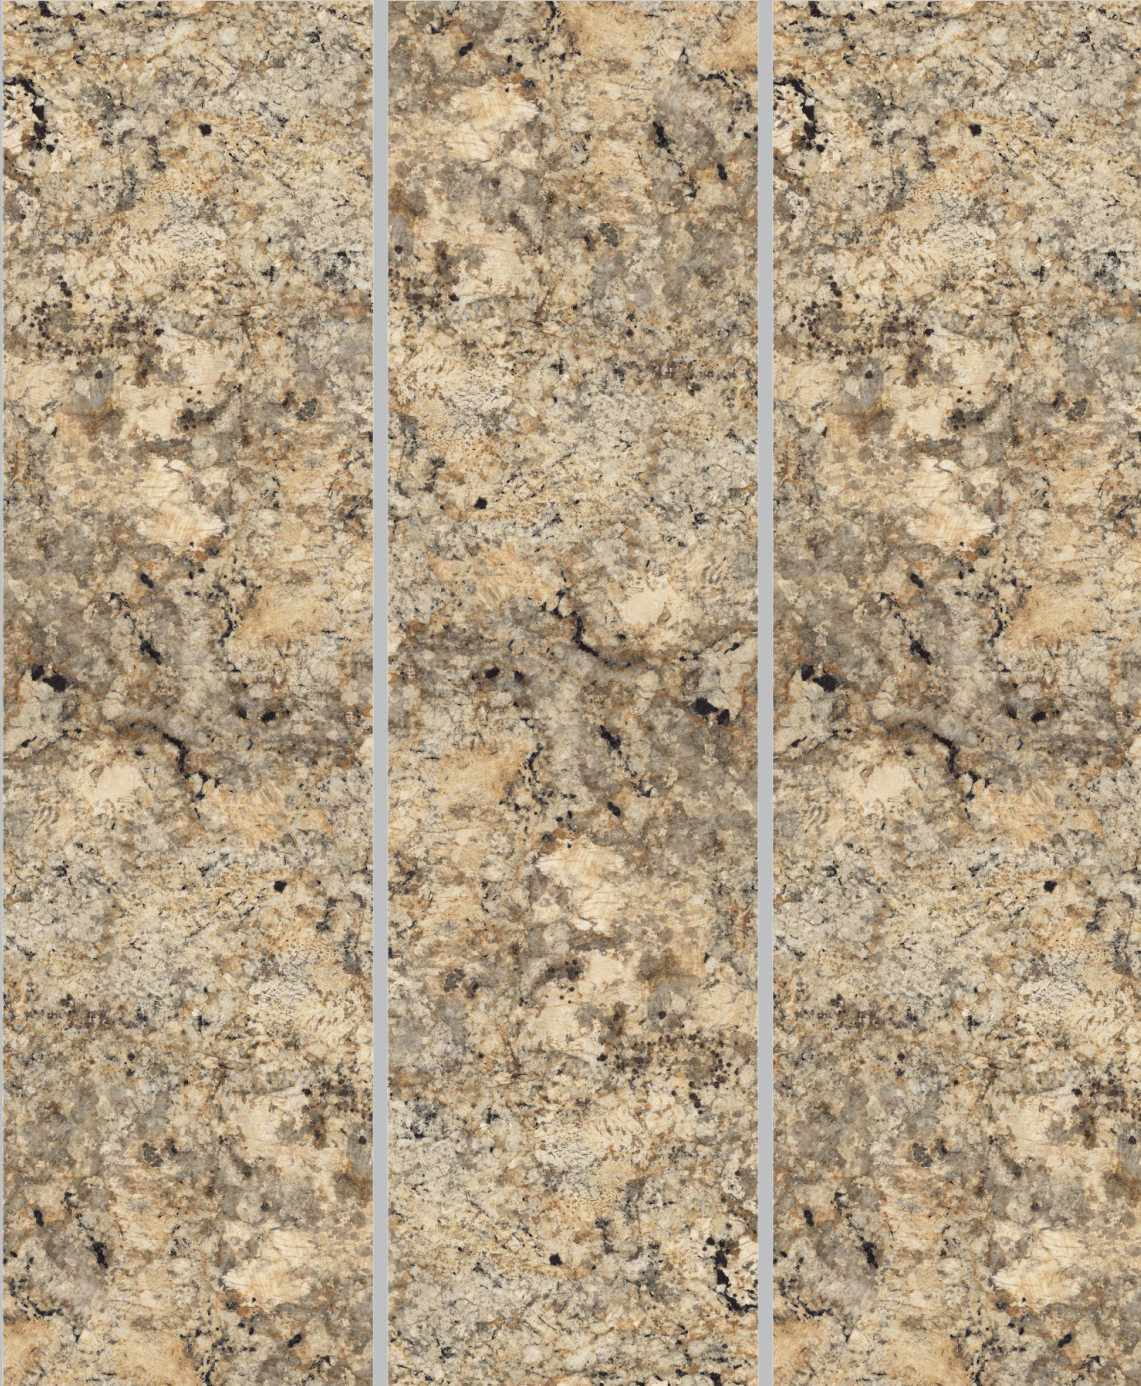

BRILLO HIGH GLOSS SURFACE

AVORIO GRANITE

Size	Surface	Thickness	Type
800x3000mm	High Gloss	15mm	Ivory Body