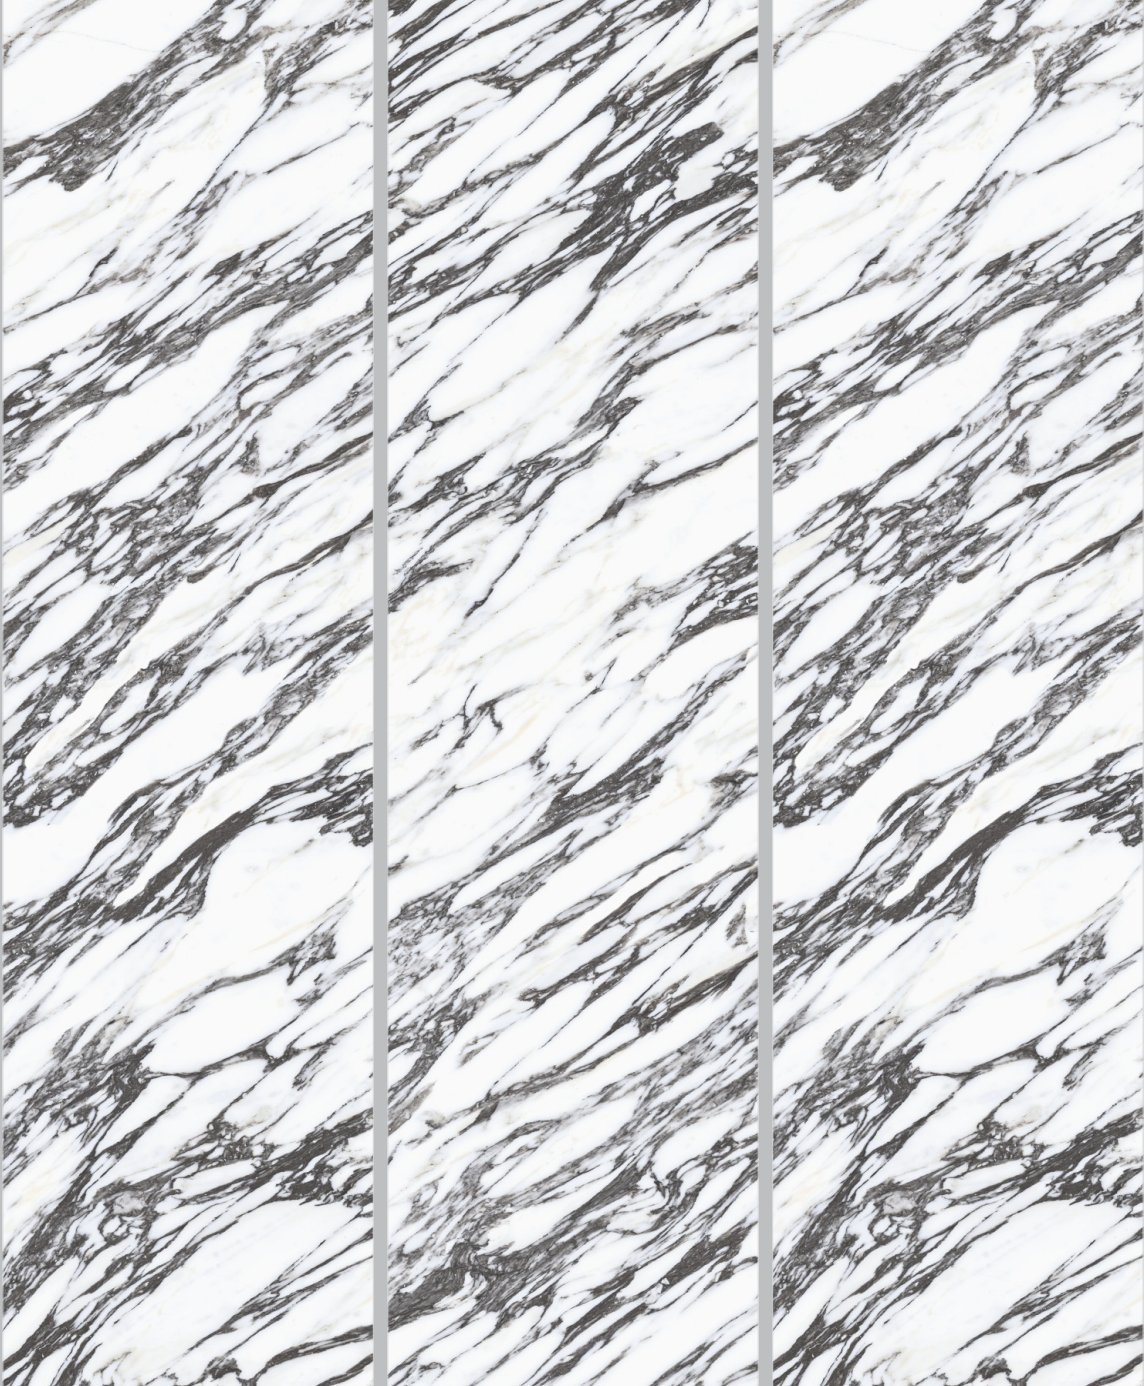

BRILLO HIGH GLOSS SURFACE

ARBESCCATO

Size	Surface	Random	Thickness	Type
800x3000mm	High Gloss	2	15mm	White Body