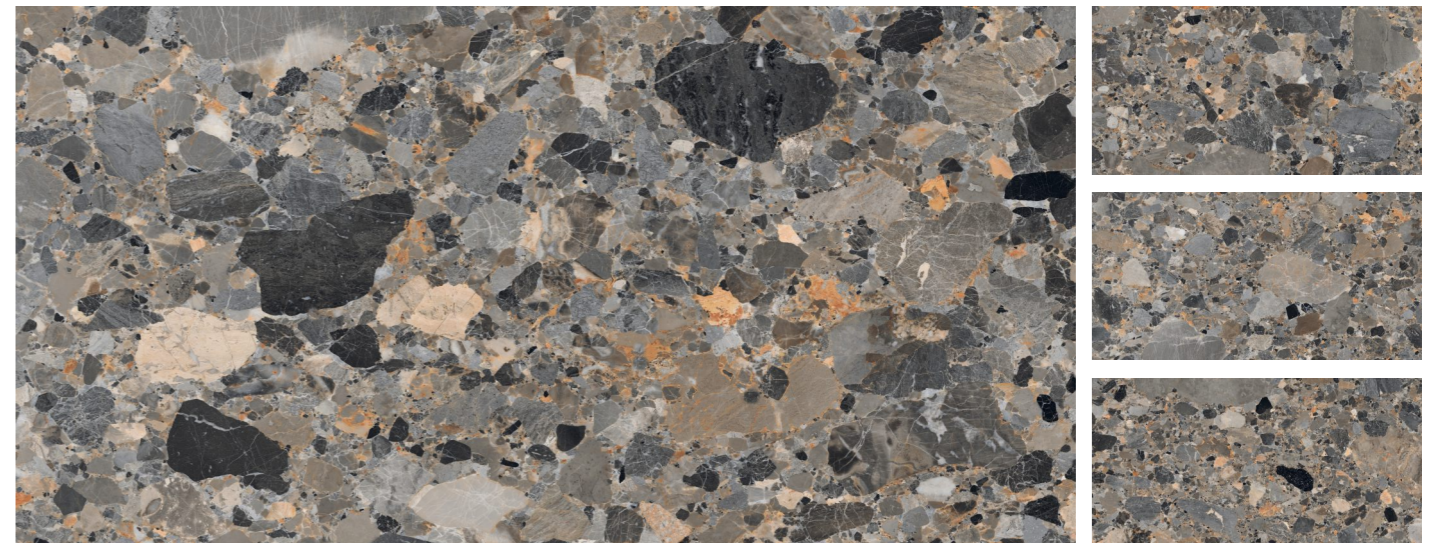

CAESARSTONE NATURAL

Matt Finish | 6 Randoms