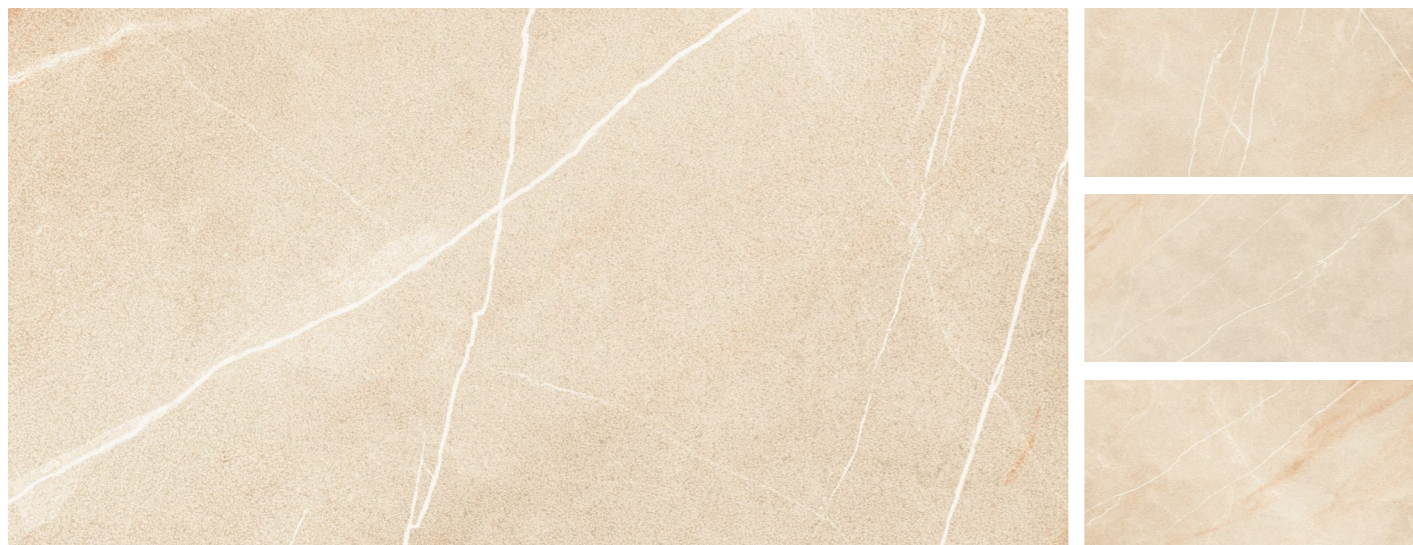

Eco friendly

Maintenance free

Preview Of Velvet Bruno  
Size : 600x1200mm / Finish : Matt

600x1200mm  
Glazed Vitrified tiles

**VELVET GRIS**

Matt Finish | 4 Randoms

**VERMONT BIANCO**

Matt Finish | 5 Randoms