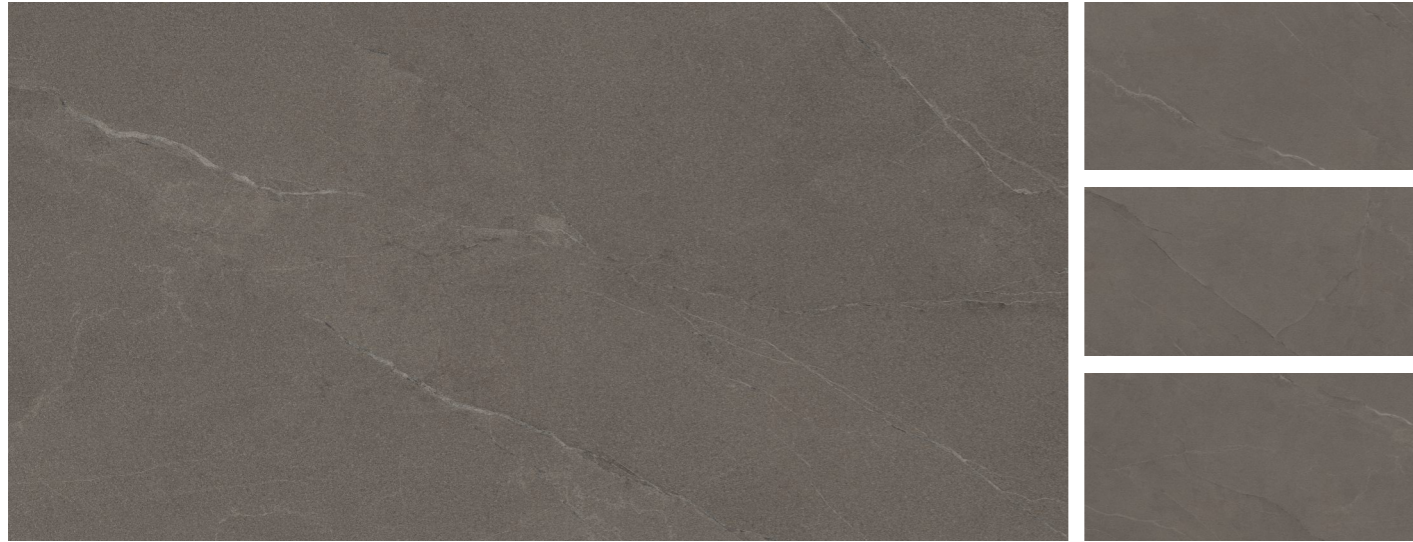

Eco friendly

Maintenance free

Wall : Slate Stone Grey / Floor : Slate Stone Bianco  
Size : 600x1200mm / Finish : Matt

600x1200mm  
Glazed Vitrified tiles

**SLATE STONE CAFFE**

Matt Finish | 5 Randoms

**SLATE STONE CREMA**