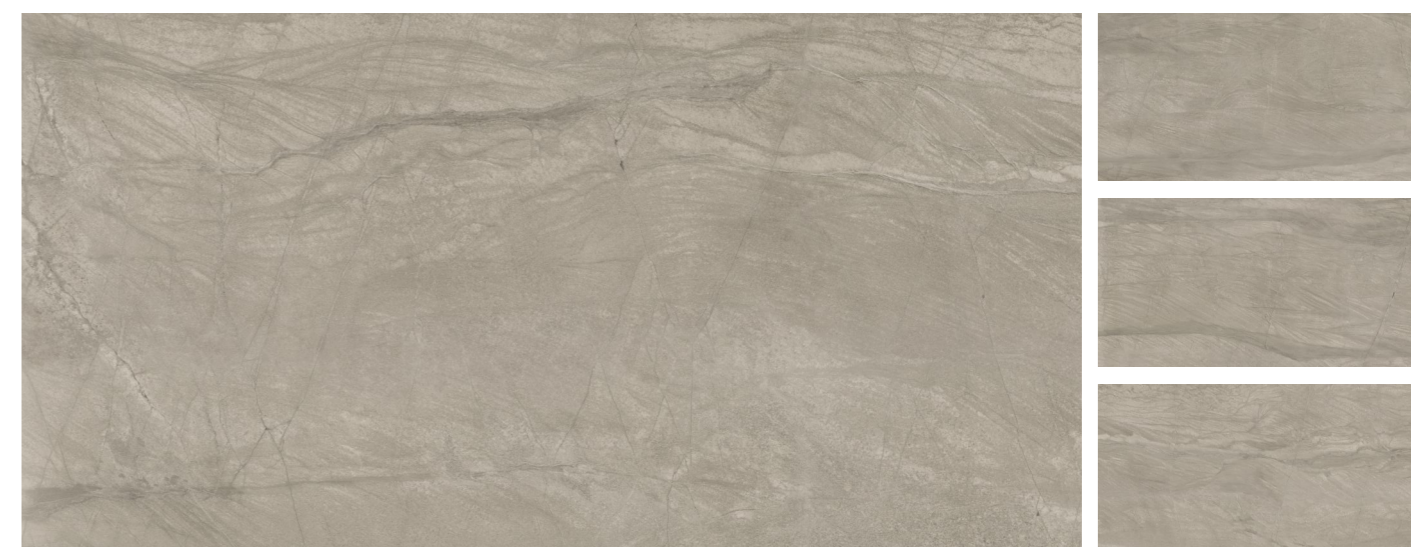

600x1200mm
Glazed Vitrified tiles

SETTLE TAUPE

Matt Finish | 6 Randoms

High durable

Acid resistance

Stain resistance

Easy to clean

Dimensional stability

Slip resistance

Eco friendly

Maintenance free