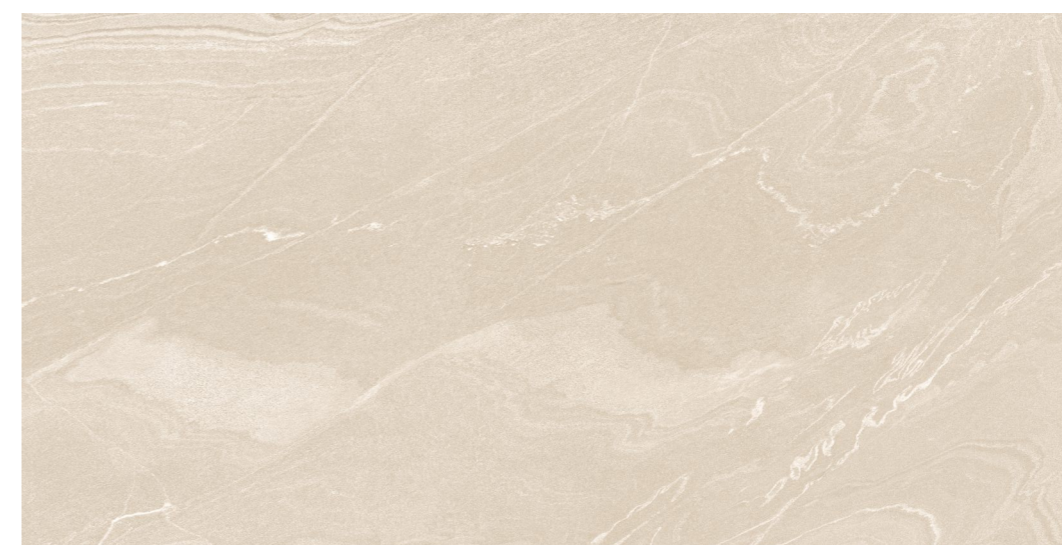

## CEROCK BEIGE

Matt Finish | 5 Randoms

High durable

Acid resistance

Stain resistance

Easy to clean

Dimensional stability

Slip resistance