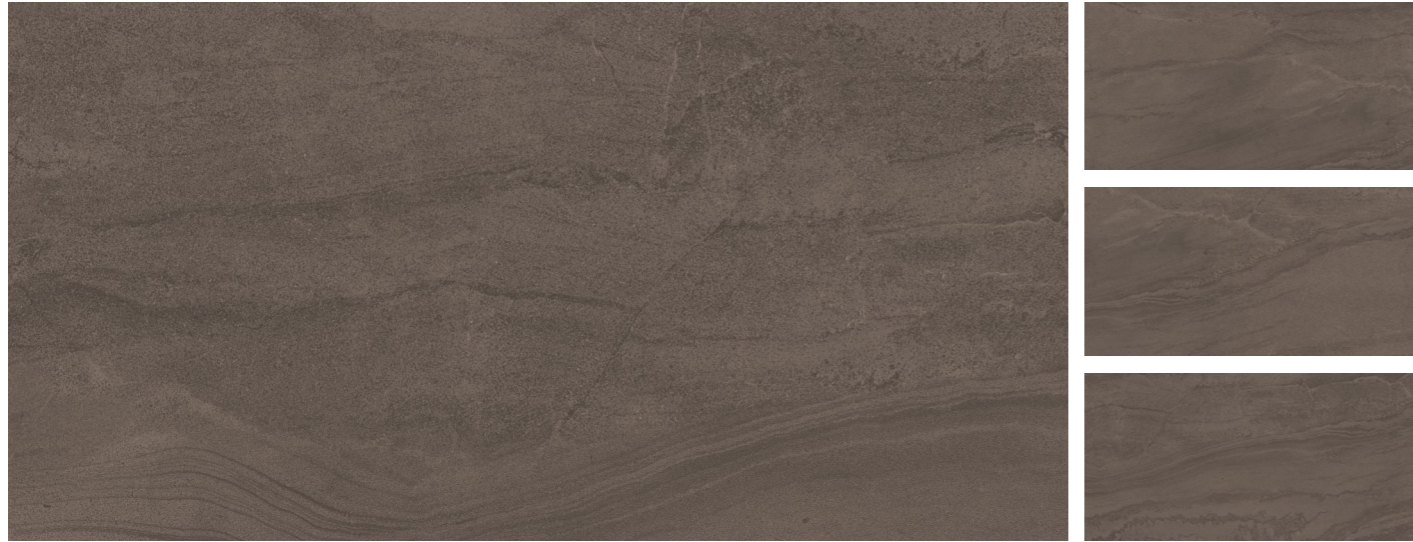

Eco friendly

Maintenance free

Wall : Riverlet Grey / Floor : Riverlet Silver  
Size : 600x1200mm / Finish : Matt

600x1200mm  
Glazed Vitrified tiles