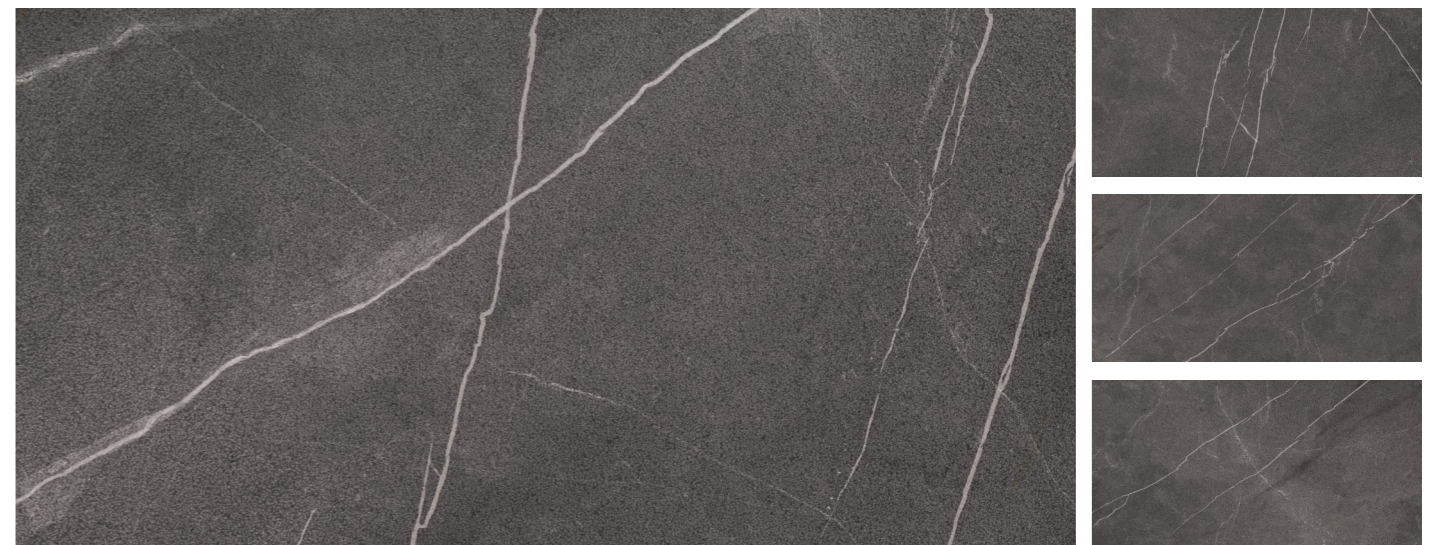

VERMONT NEGRO

Matt Finish | 5 Randoms

High durable

Acid resistance

Stain resistance

Easy to clean

Dimensional stability

Slip resistance

Eco friendly

Maintenance free