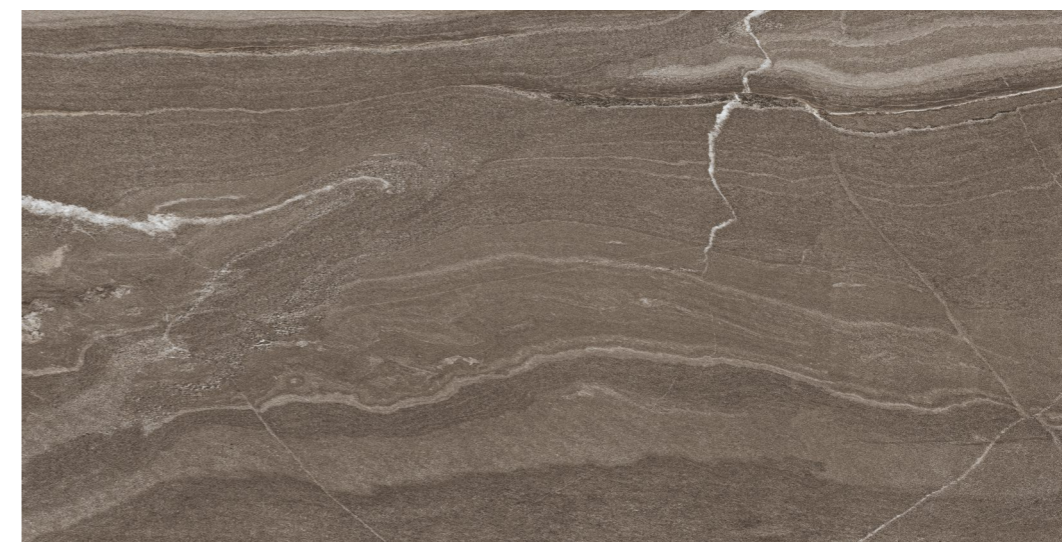

600x1200mm
Glazed Vitrified tiles

CEROCK APRICOT

Matt Finish | 5 Randoms