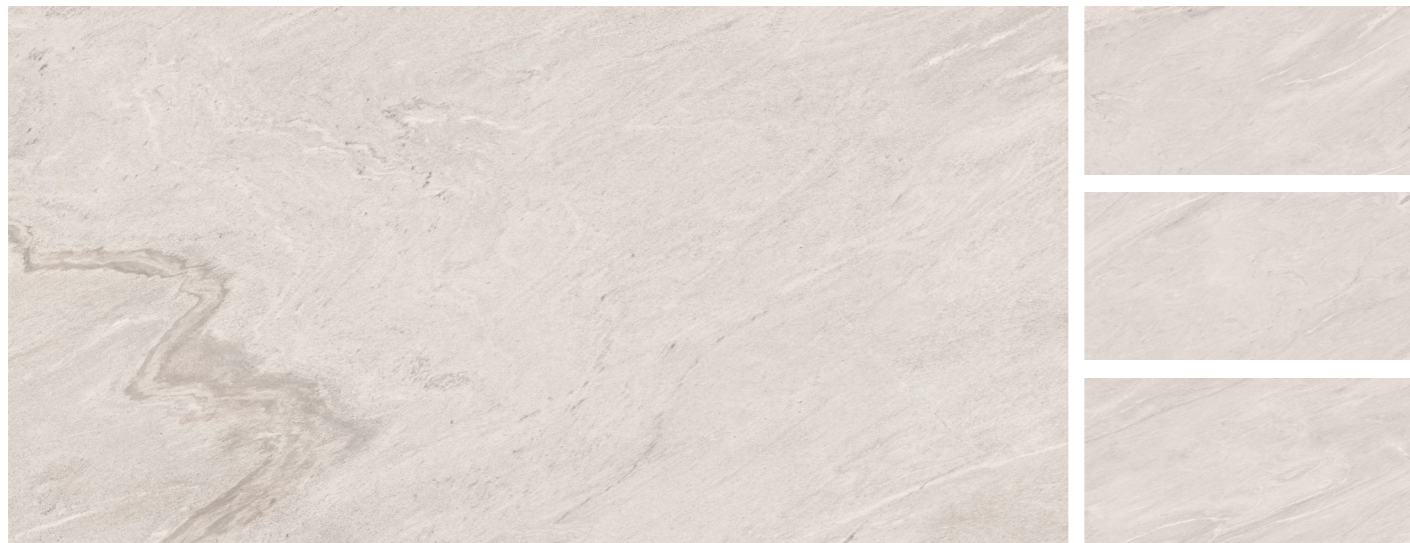

Eco friendly

Maintenance free

Preview Of Luisa Coffee  
Size : 600x1200mm / Finish : Matt

600x1200mm  
Glazed Vitrified tiles

**LUISA GREY**

Matt Finish | 6 Randoms

**LUISA MOKA**

Matt Finish | 6 Randoms