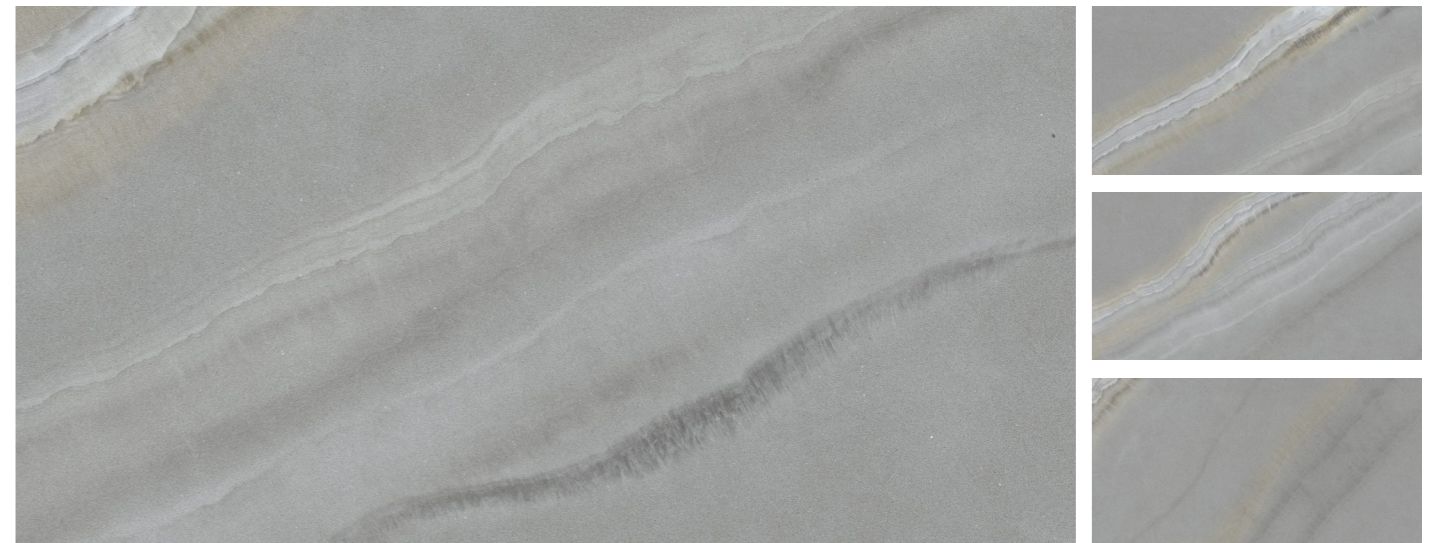

PISAICO GREY

Matt Finish | 4 Randoms