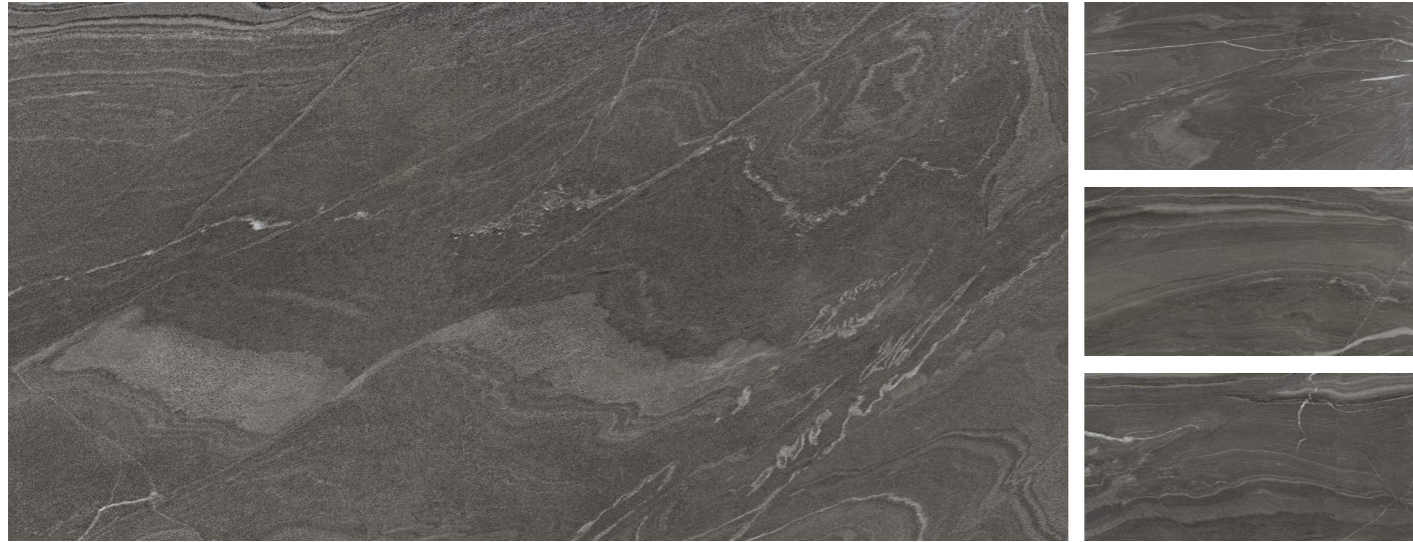

Eco friendly

Maintenance free

Wall : Cerock Apricot / Floor : Cerock Beige  
Size : 600x1200mm / Finish : Matt

**CEROCK BRANDY**

Matt Finish | 5 Randoms

**CEROCK COAL**

Matt Finish | 5 Randoms

**CEROCK SILVER**