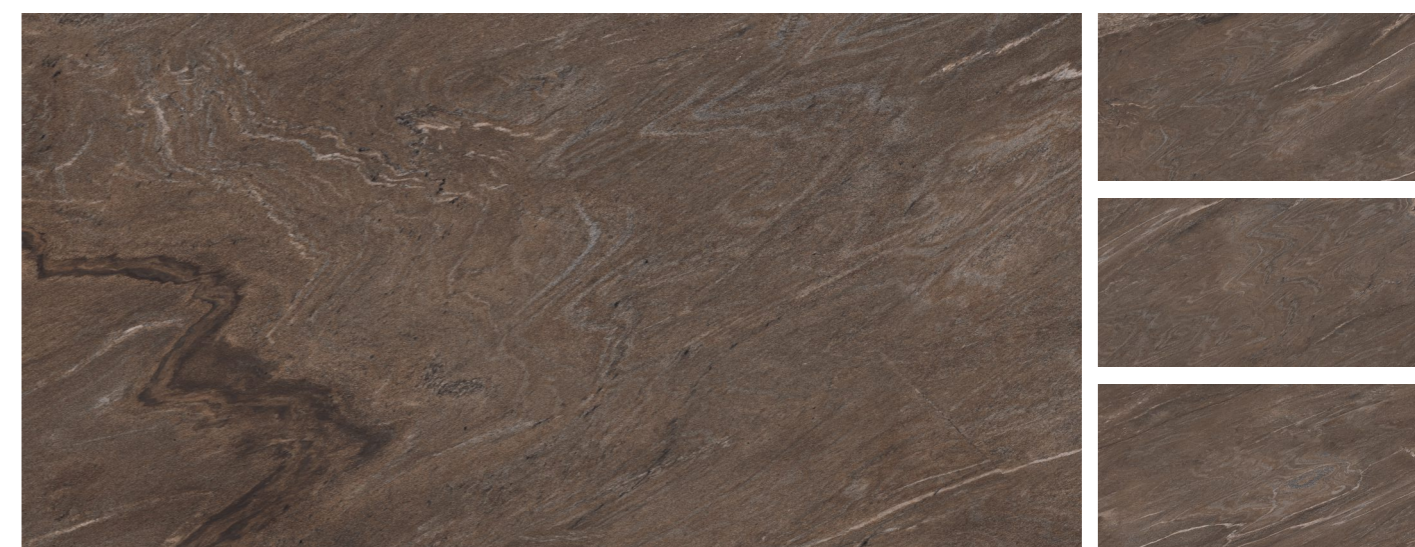

LUISA COFFEE

Matt Finish | 6 Randoms

High durable

Acid resistance

Stain resistance

Easy to clean

Dimensional stability

Slip resistance

Eco friendly

Maintenance free