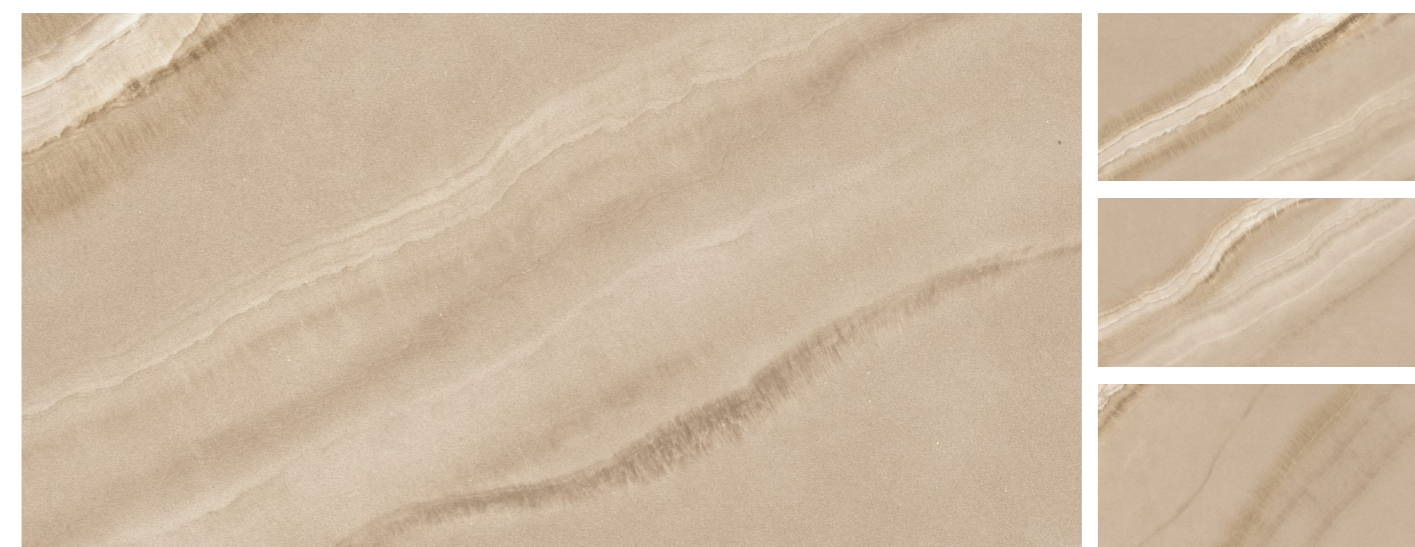

## PISAICO BEIGE

Matt Finish | 4 Randoms

High durable

Acid resistance

Stain resistance

Easy to clean

Dimensional stability

Slip resistance