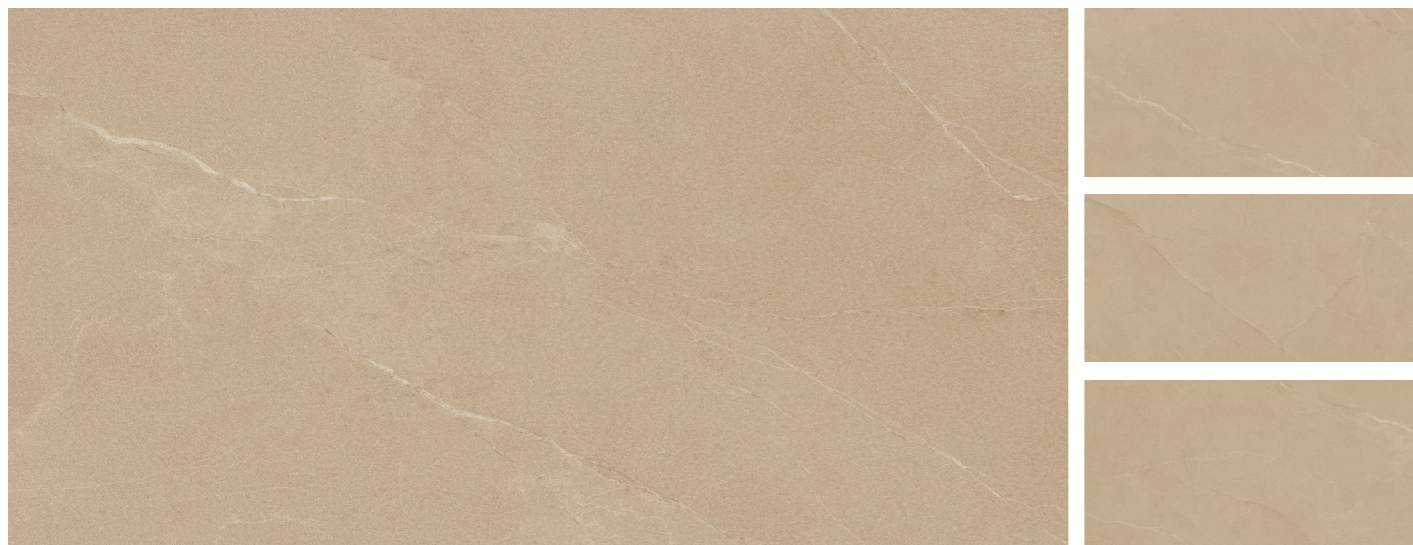

SLATE STONE SAND

Matt Finish | 5 Randoms

High durable   Acid resistance   Stain resistance   Easy to clean   Dimensional stability   Slip resistance   Eco friendly   Maintenance free