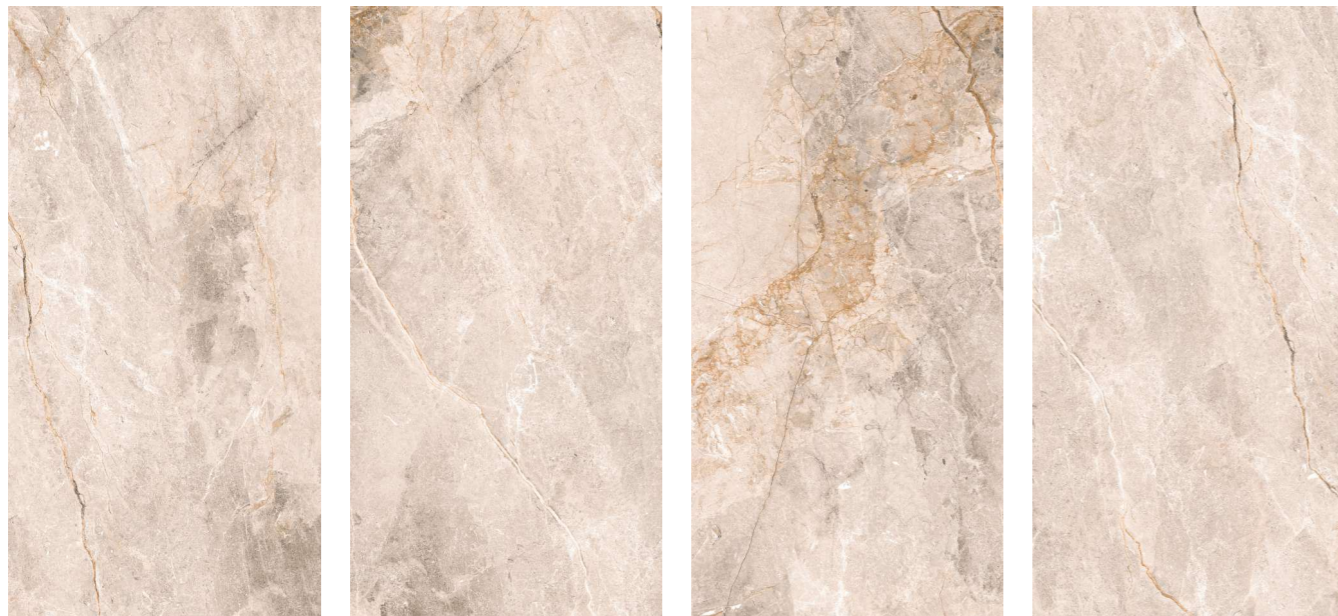

PAY BEIGE CR

CARVING SURFACE | 4 RANDOMS