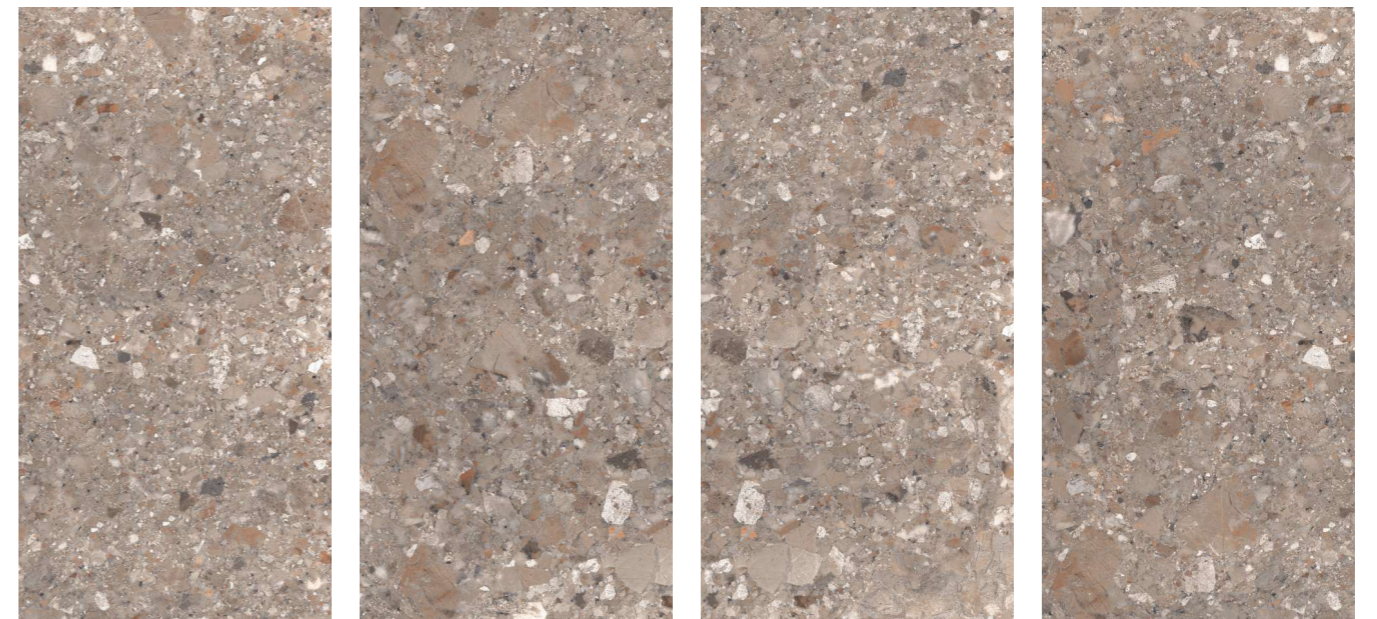

STONELA NATURAL CR

CARVING SURFACE | 4 RANDOMS

LARGE AND
VERSATILE

RESISTANT

SUSTAINABLE
AND
ECOLOGICAL

INTEMPORAL

EASY TO
INSTALL

MODULARITY

TECHNICAL
SUPERIORITY