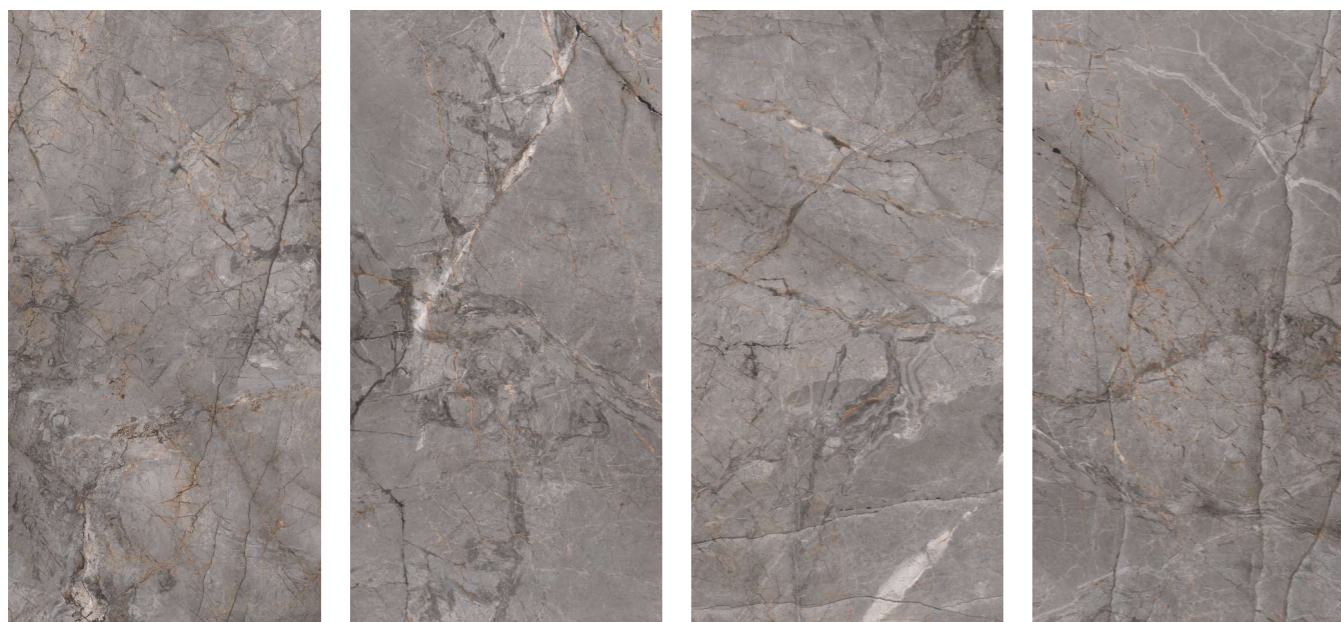

600x1200mm
CARVING

GLAZED
VITRIFIED TILES

RETRO GREY CR

CARVING SURFACE | 4 RANDOMS