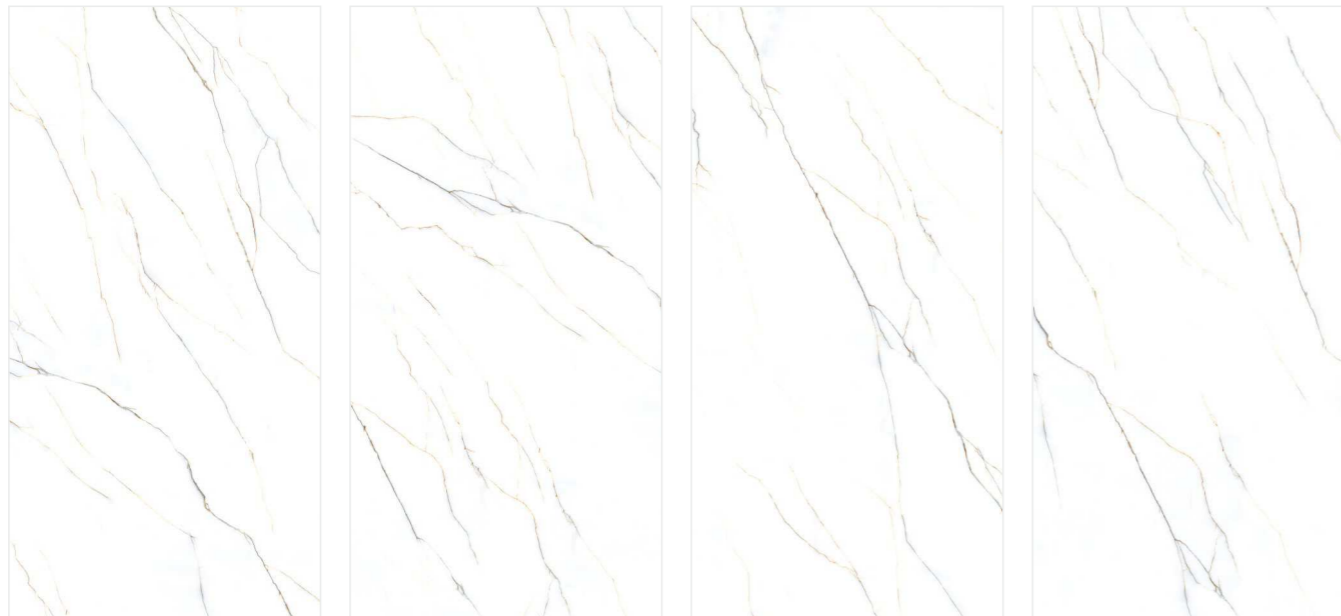

RAIN WHITE CR

CARVING SURFACE | 4 RANDOMS