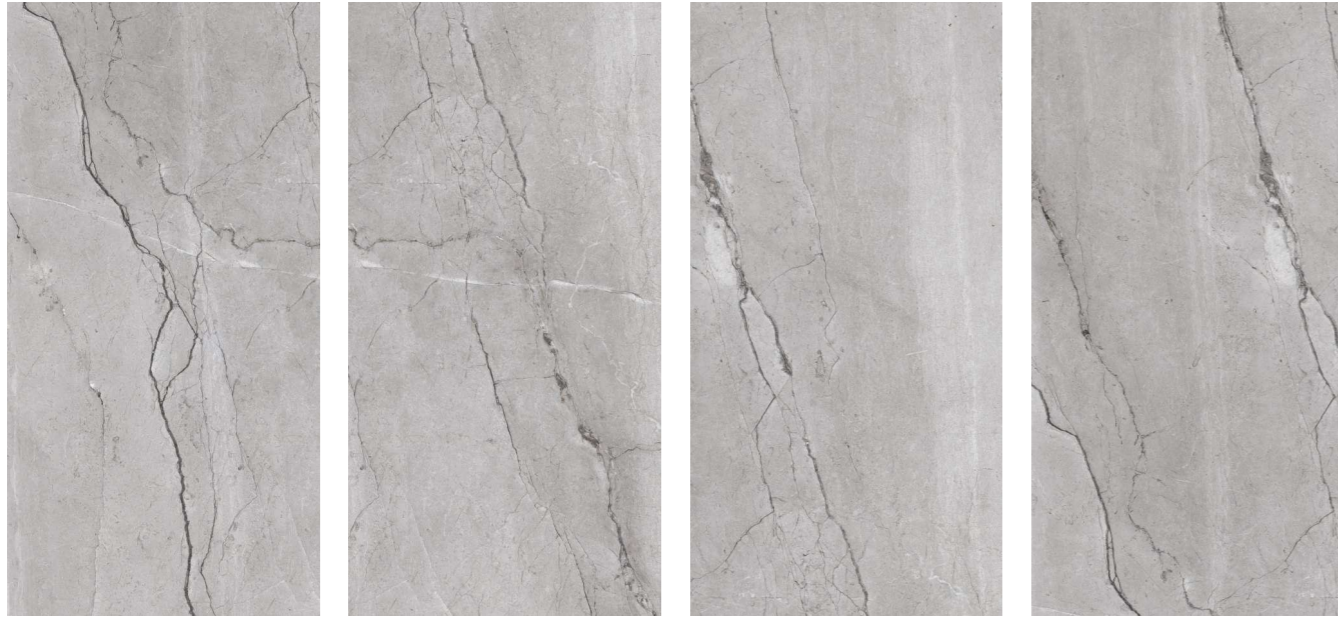

600x1200mm
CARVING

GLAZED
VITRIFIED TILES

ANTICA GREY CR

CARVING SURFACE | 4 RANDOMS