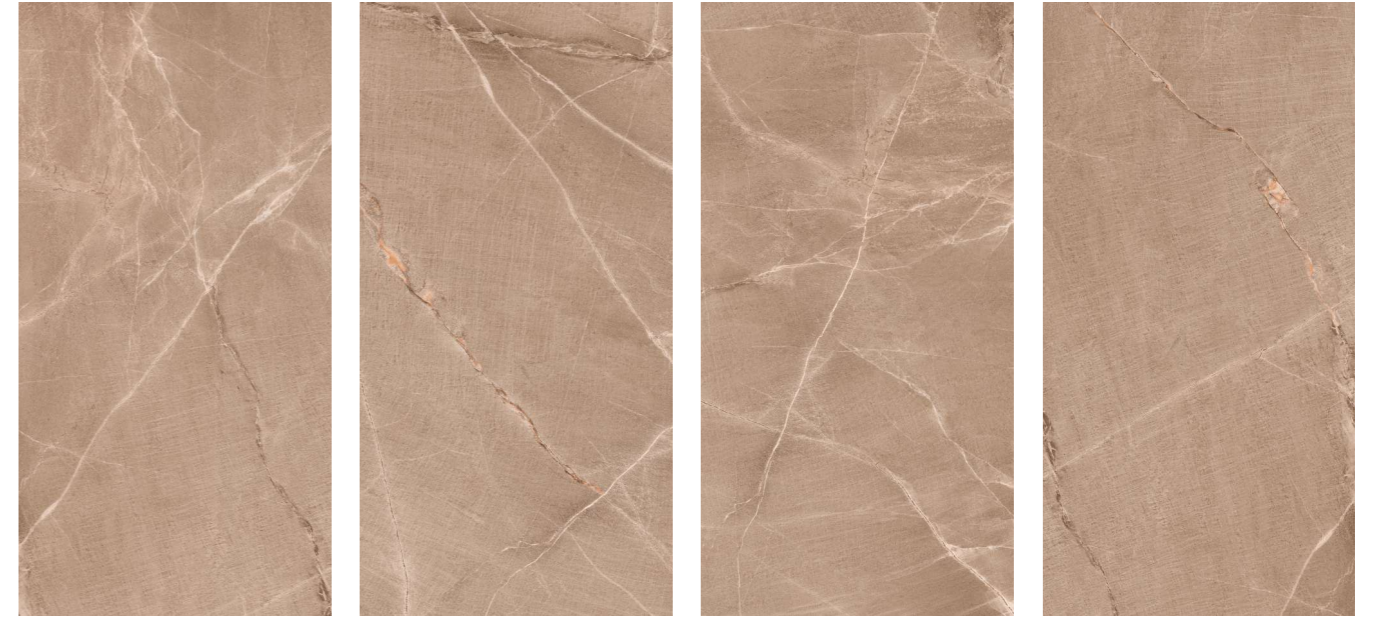

THAR SAND CR

CARVING SURFACE | 5 RANDOMS