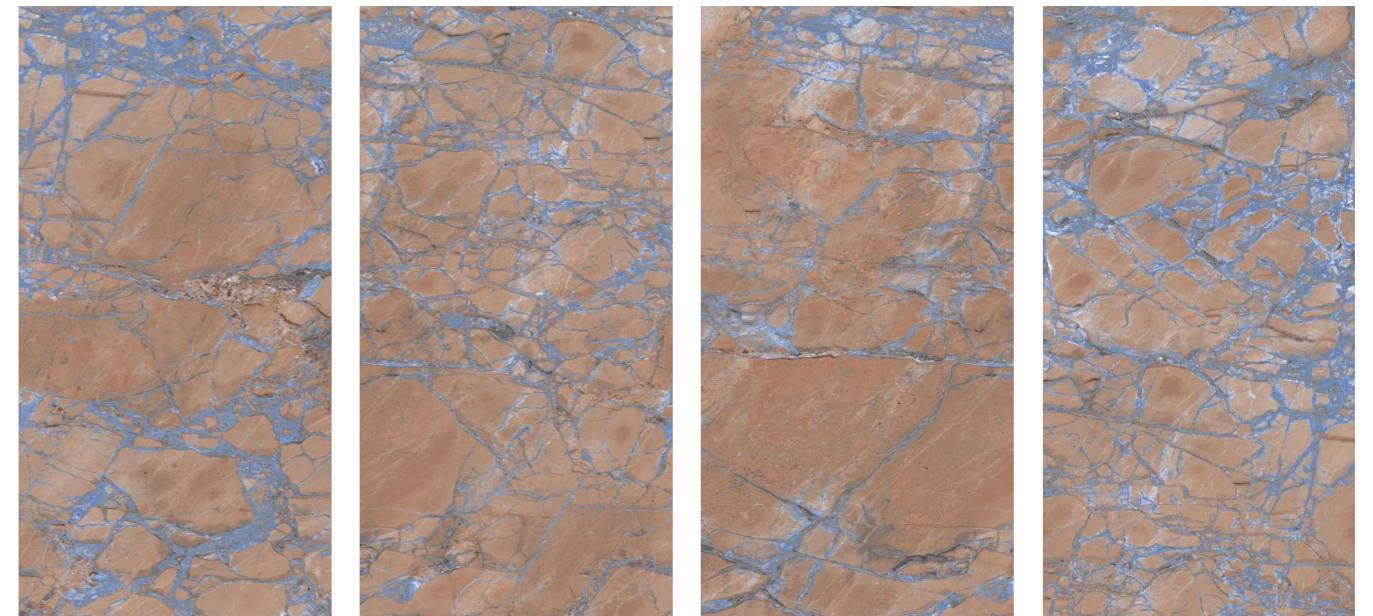

POLATO APRICOT CR

CARVING SURFACE | 4 RANDOMS