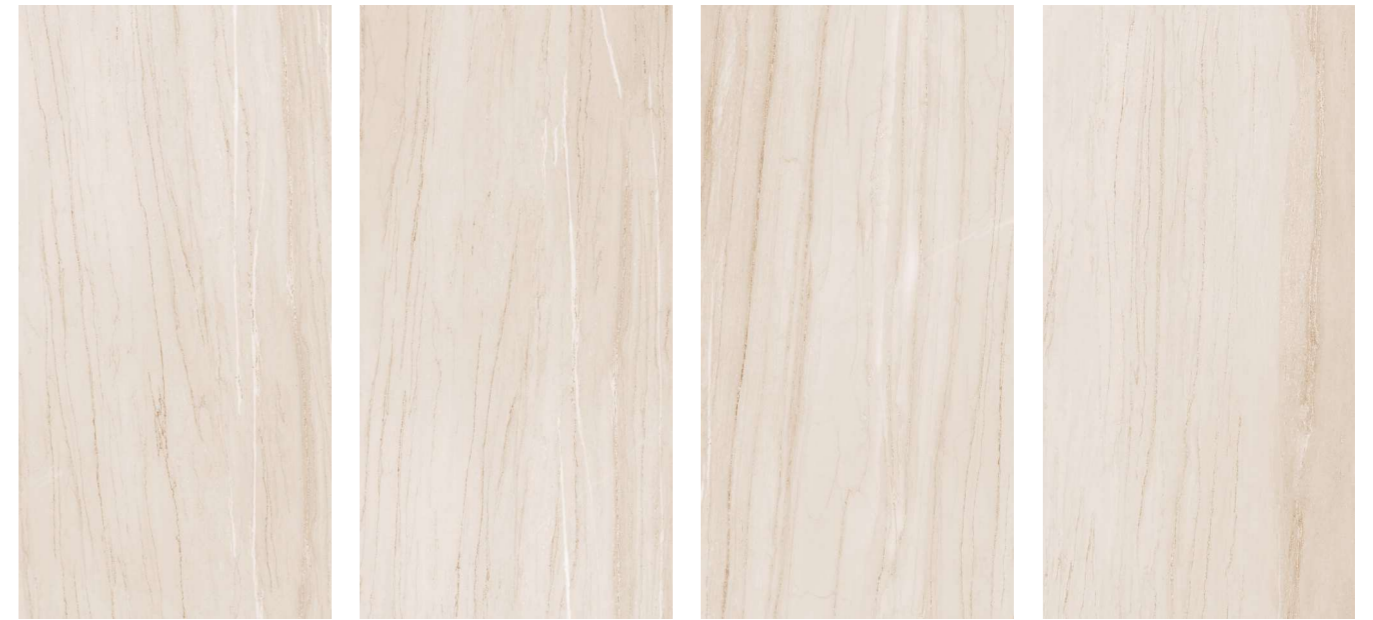

LEVOR CREMA CR

CARVING SURFACE | 4 RANDOMS