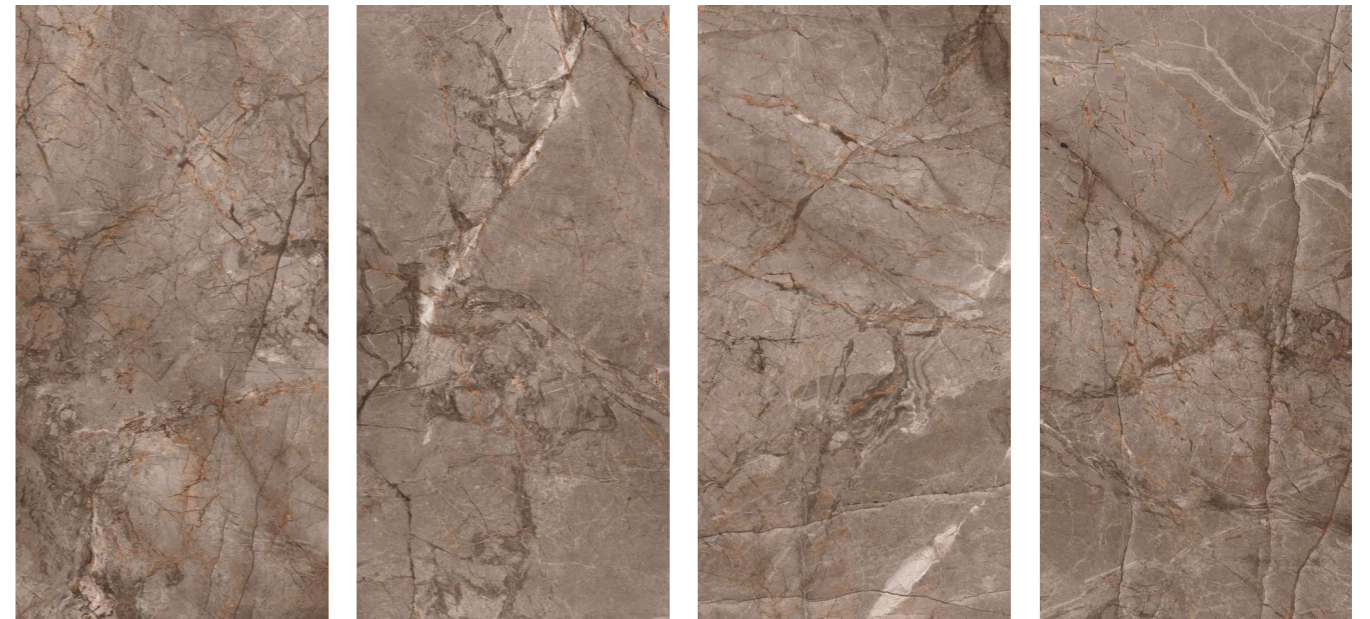

## RETRO COPPER CR

CARVING SURFACE | 4 RANDOMS

LARGE AND  
VERSATILE

RESISTANT

SUSTAINABLE  
AND  
ECOLOGICAL

INTEMPORAL

EASY TO  
INSTALL

MODULARITY