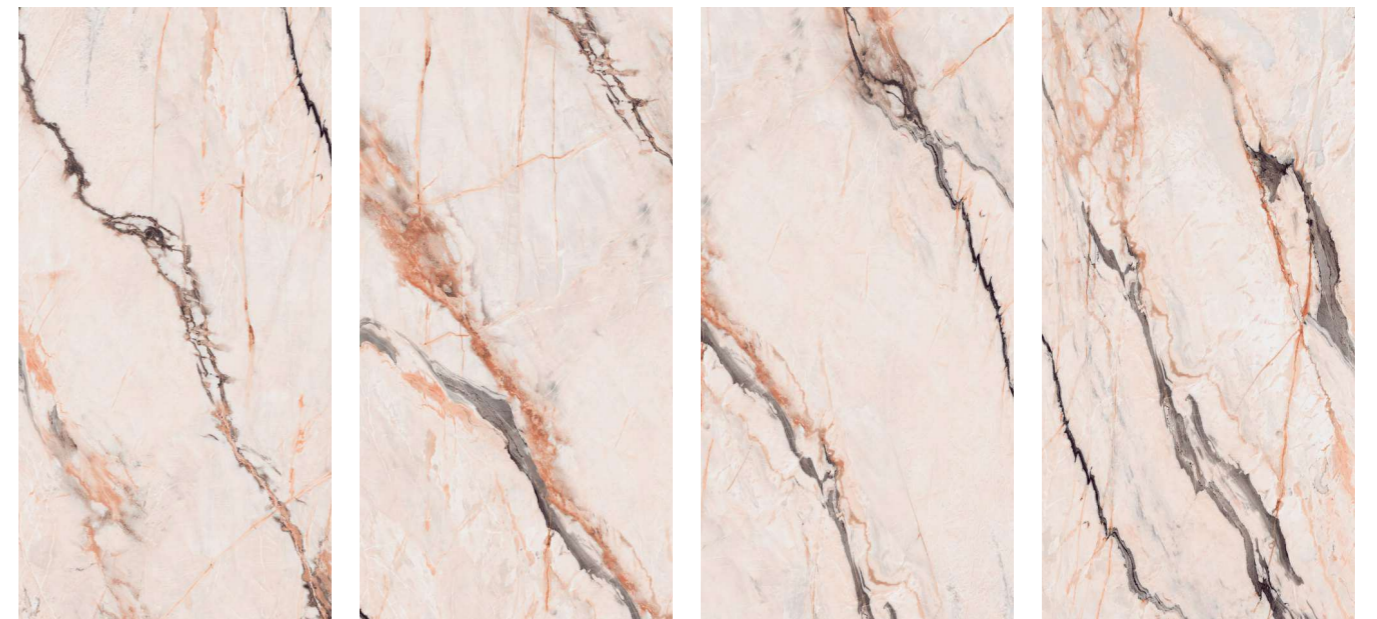

## GREYLAC PEACH CR

CARVING SURFACE | 4 RANDOMS

LARGE AND  
VERSATILE

RESISTANT

SUSTAINABLE  
AND  
ECOLOGICAL

INTEMPORAL

EASY TO  
INSTALL

MODULARITY