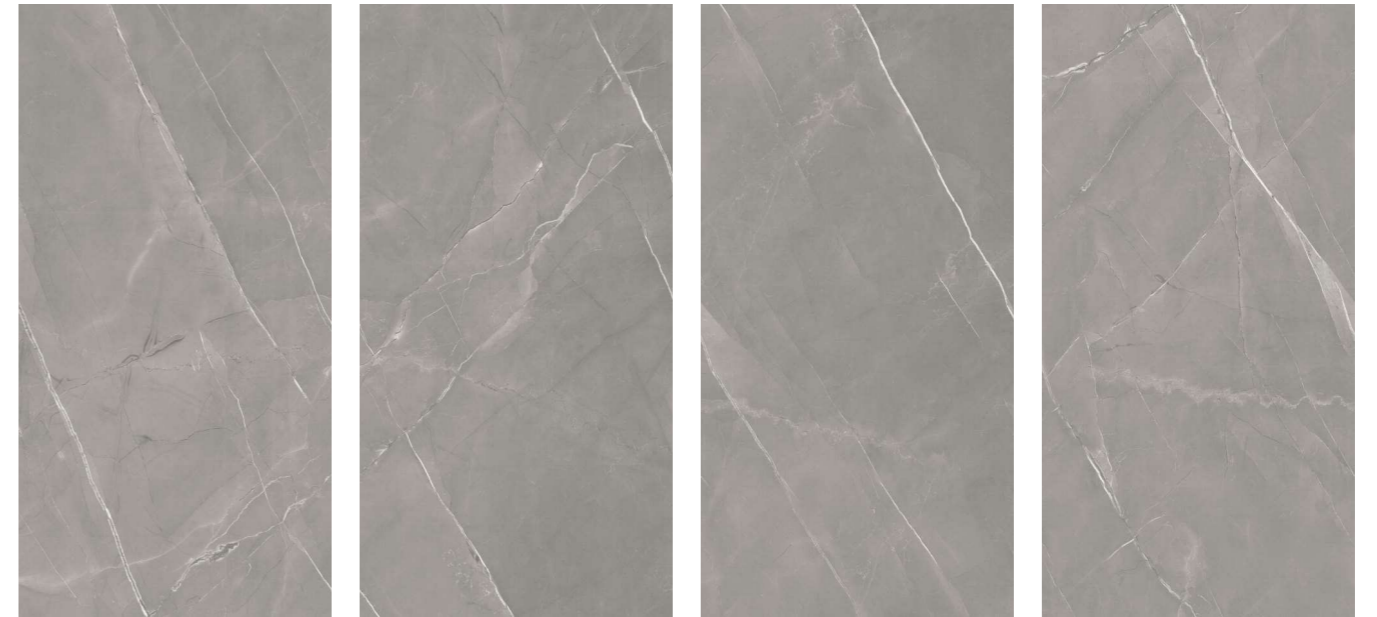

ALPAIN GREY CR
CARVING SURFACE | 4 RANDOMS