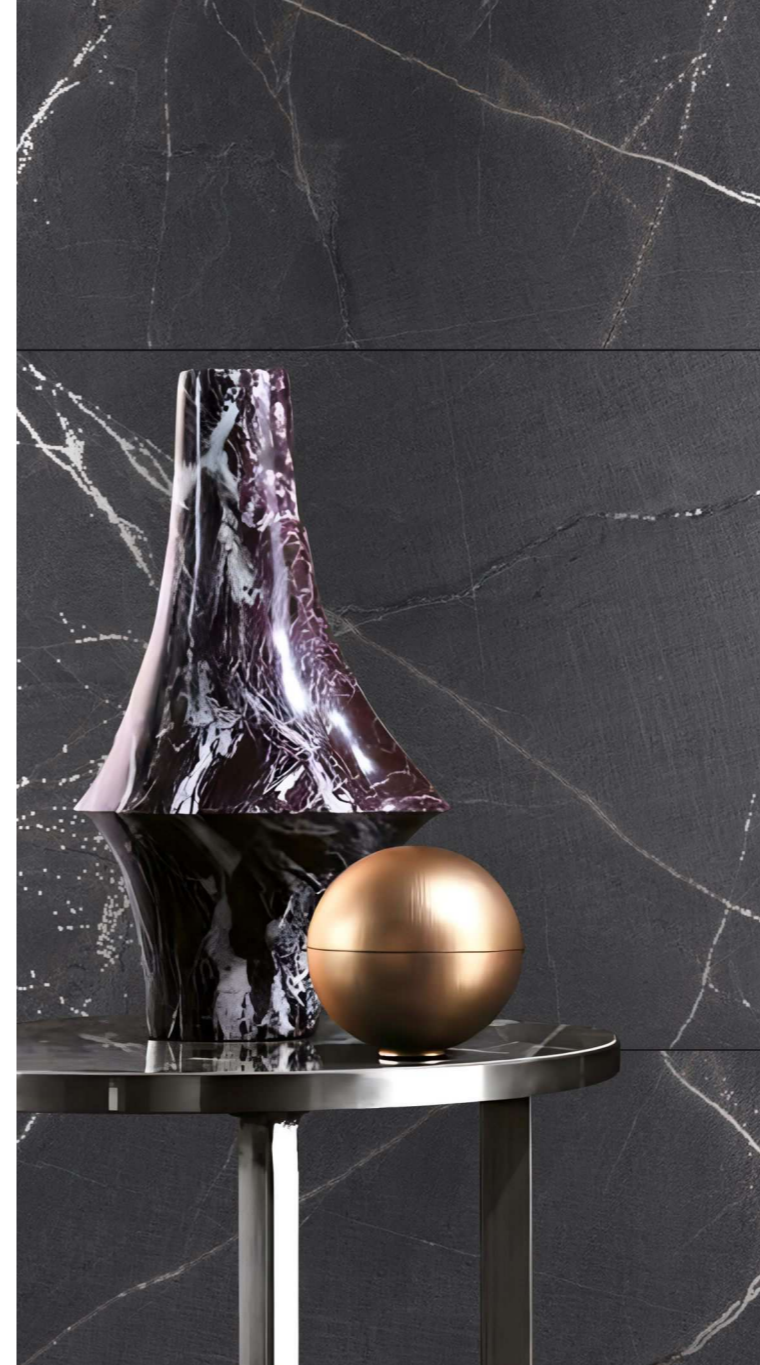

Decoration That Enrich The Collection

An accurate selection of Tiles that Imlis replicates to meet the aesthetic and practical needs of every interior design project the Tiles of classical tradition have always been the protagonists of architecture in warm and cool tones, We recognized all over the world for their purity, original colors reinterpreted and proposed in a new perspective.

The true distinctive strength of the "Soul" design lies in the fact that we have enhanced rather than discarded, selecting the most natural part of the oak with all its wonderful imperfections and letting it fully express itself through the three variants "natural", "rustic" and "reclaimed" which most pertain to this wonderful timber, as old as humankind and as deep as the emotions it always generates in those exposed to it.

Where To Use

AIRPORTS

HOTELS

OFFICES

MUSEUMS

SHOPS

HOMES

SPA AND
WELLNESS

RESTAURANTS