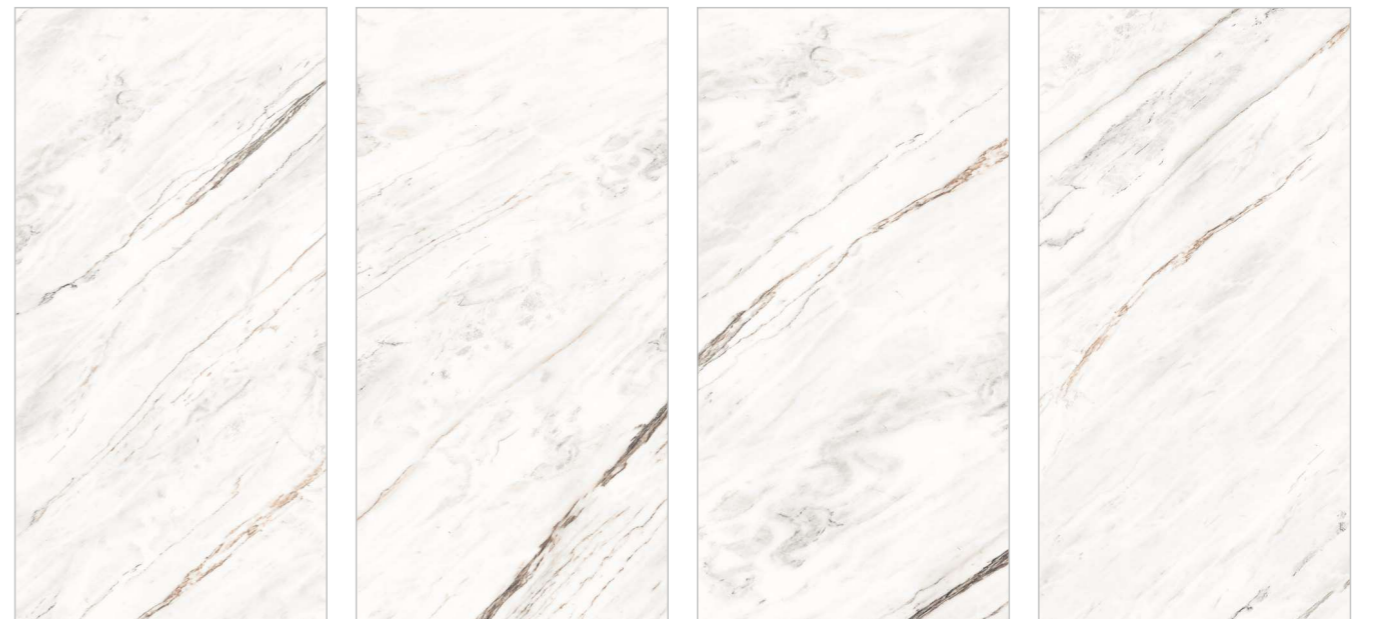

## ALCAZER WHITE CR

CARVING SURFACE | 4 RANDOMS

LARGE AND  
VERSATILE

RESISTANT

SUSTAINABLE  
AND  
ECOLOGICAL

INTEMPORAL

EASY TO  
INSTALL

MODULARITY