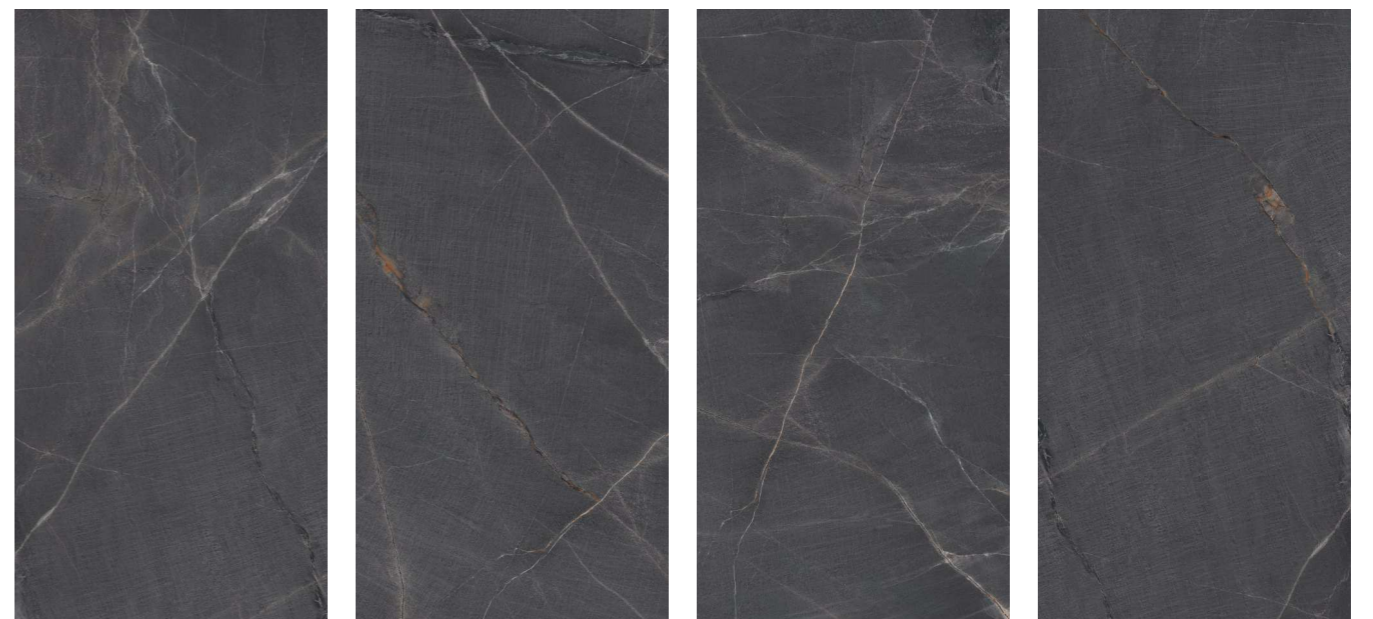

THAR GREY CR

CARVING SURFACE | 5 RANDOMS