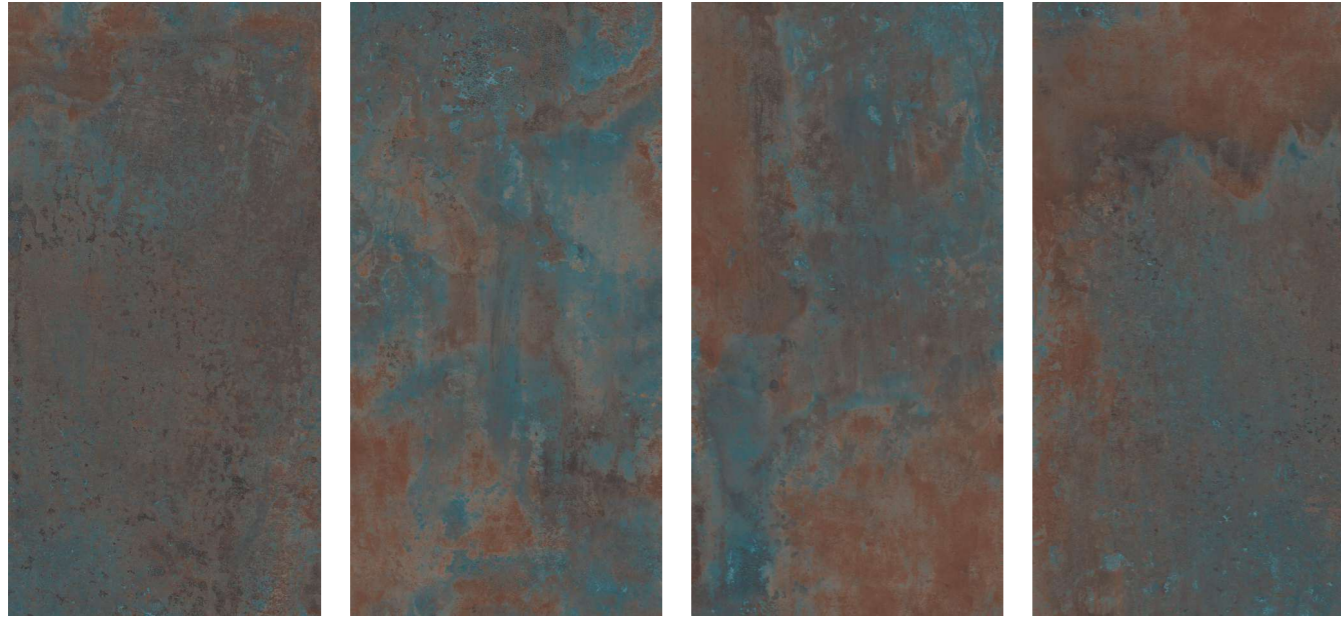

## MARCELLO TEEL CR

CARVING SURFACE | 4 RANDOMS