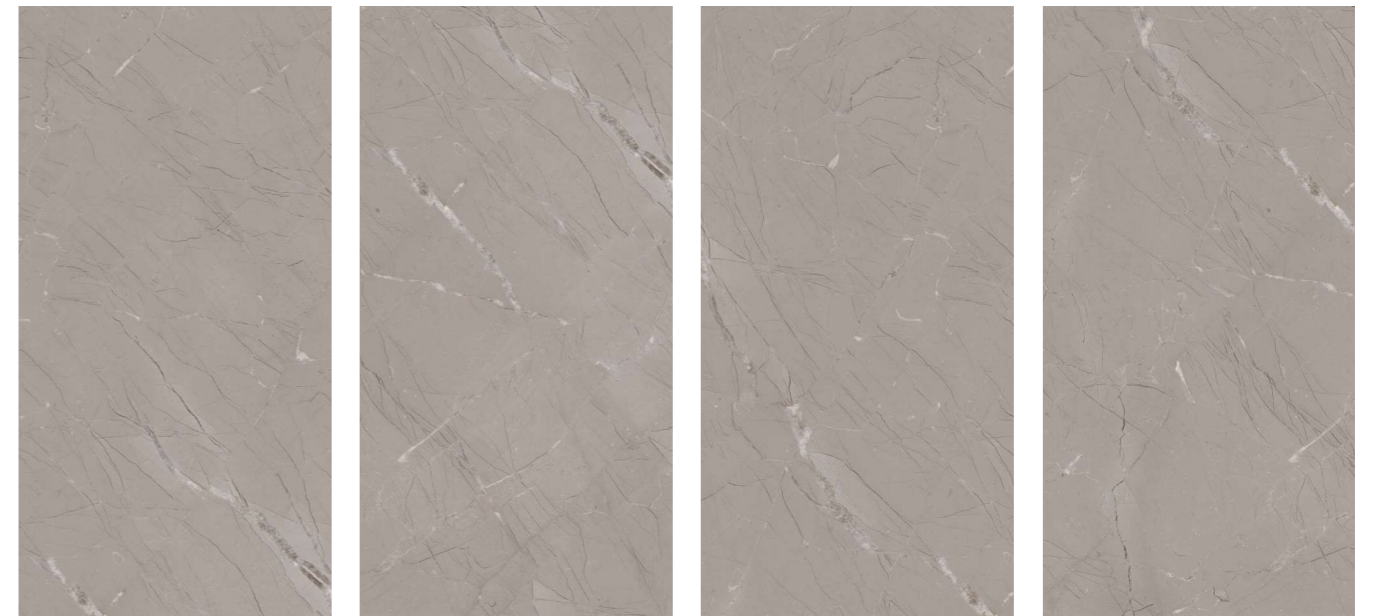

MARBO ENLIGHTEN CR

CARVING SURFACE | 4 RANDOMS