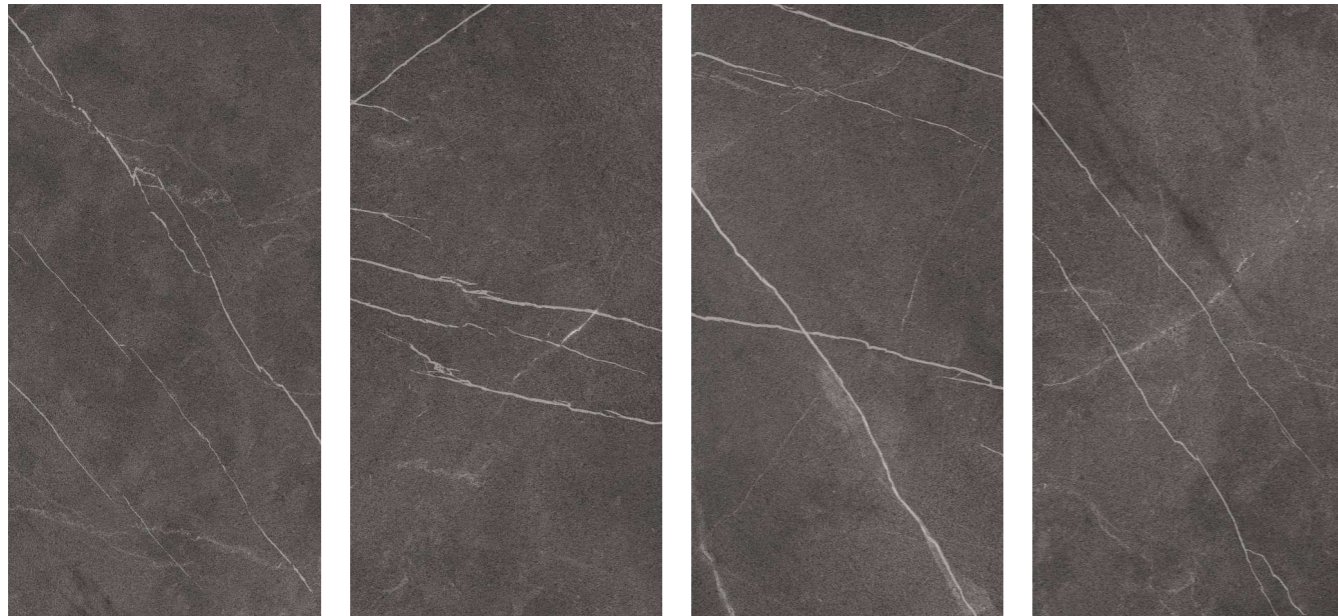

VERMONT NEGRO CR

CARVING SURFACE | 5 RANDOMS