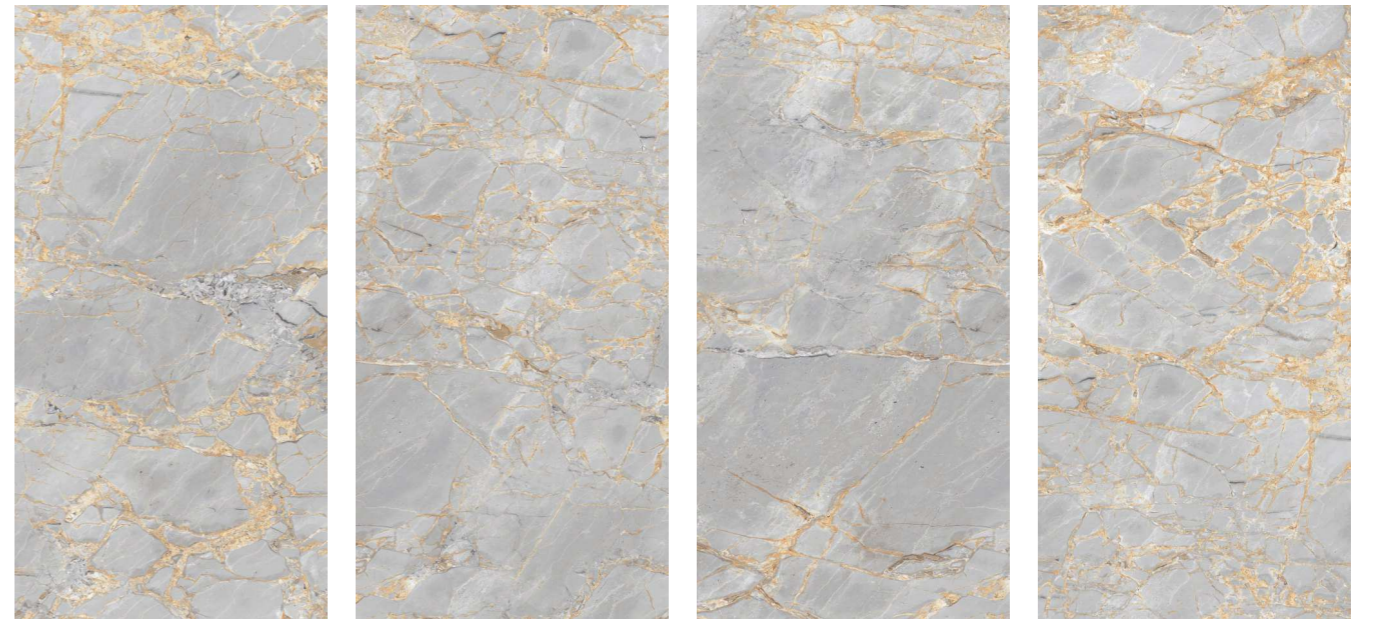

POLATO GOLD CR

CARVING SURFACE | 4 RANDOMS

LARGE AND
VERSATILE

RESISTANT

SUSTAINABLE
AND
ECOLOGICAL

INTEMPORAL

EASY TO
INSTALL

MODULARITY

TECHNICAL
SUPERIORITY