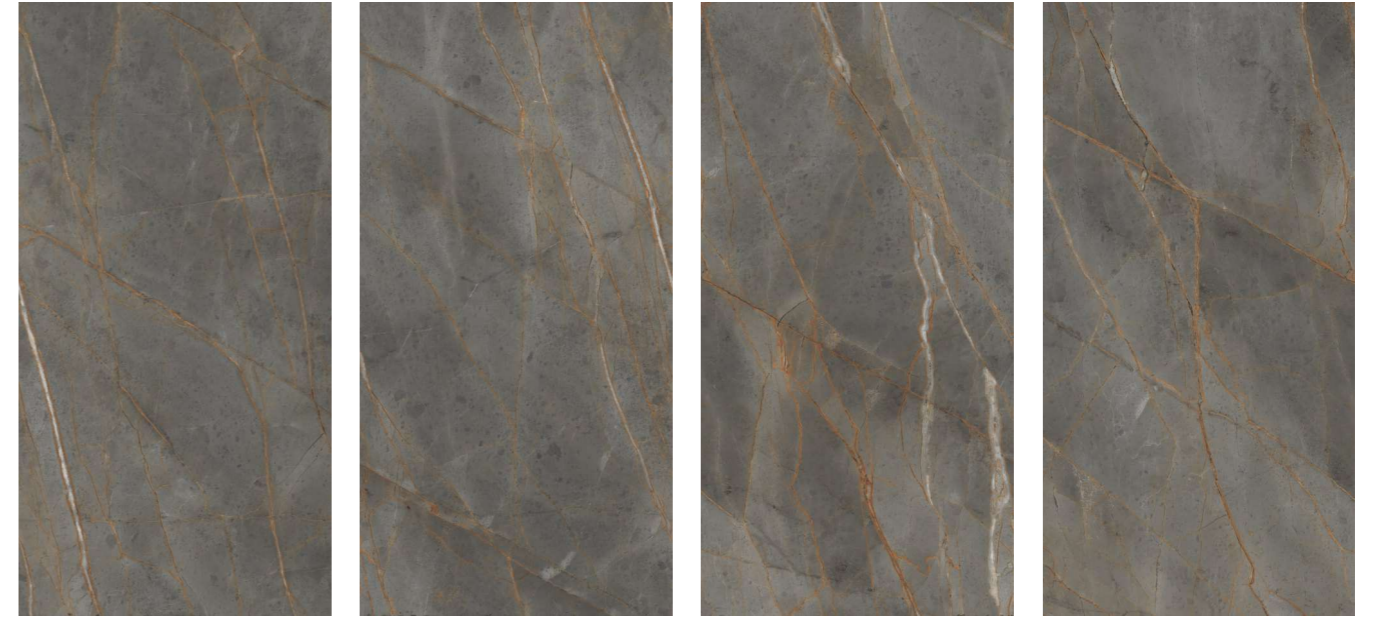

ELYSEE GOLD CR

CARVING SURFACE | 4 RANDOMS