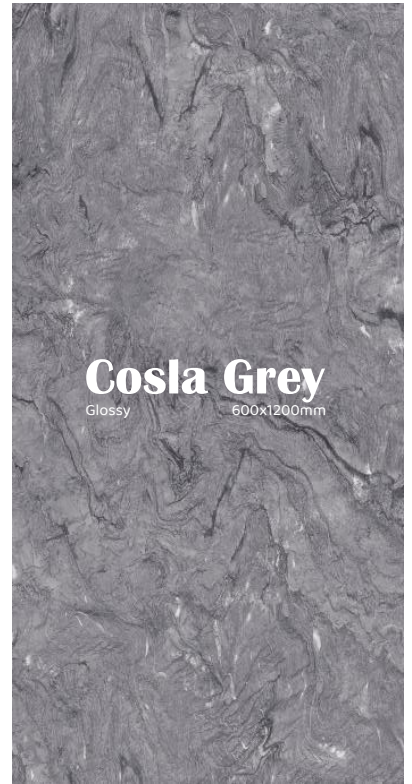

Cosla Brown
Glossy 600x1200mm

Granite
Look

Cosla Brown

Glossy

600x1200mm

Granite
Look

Cosla Grey

Glossy