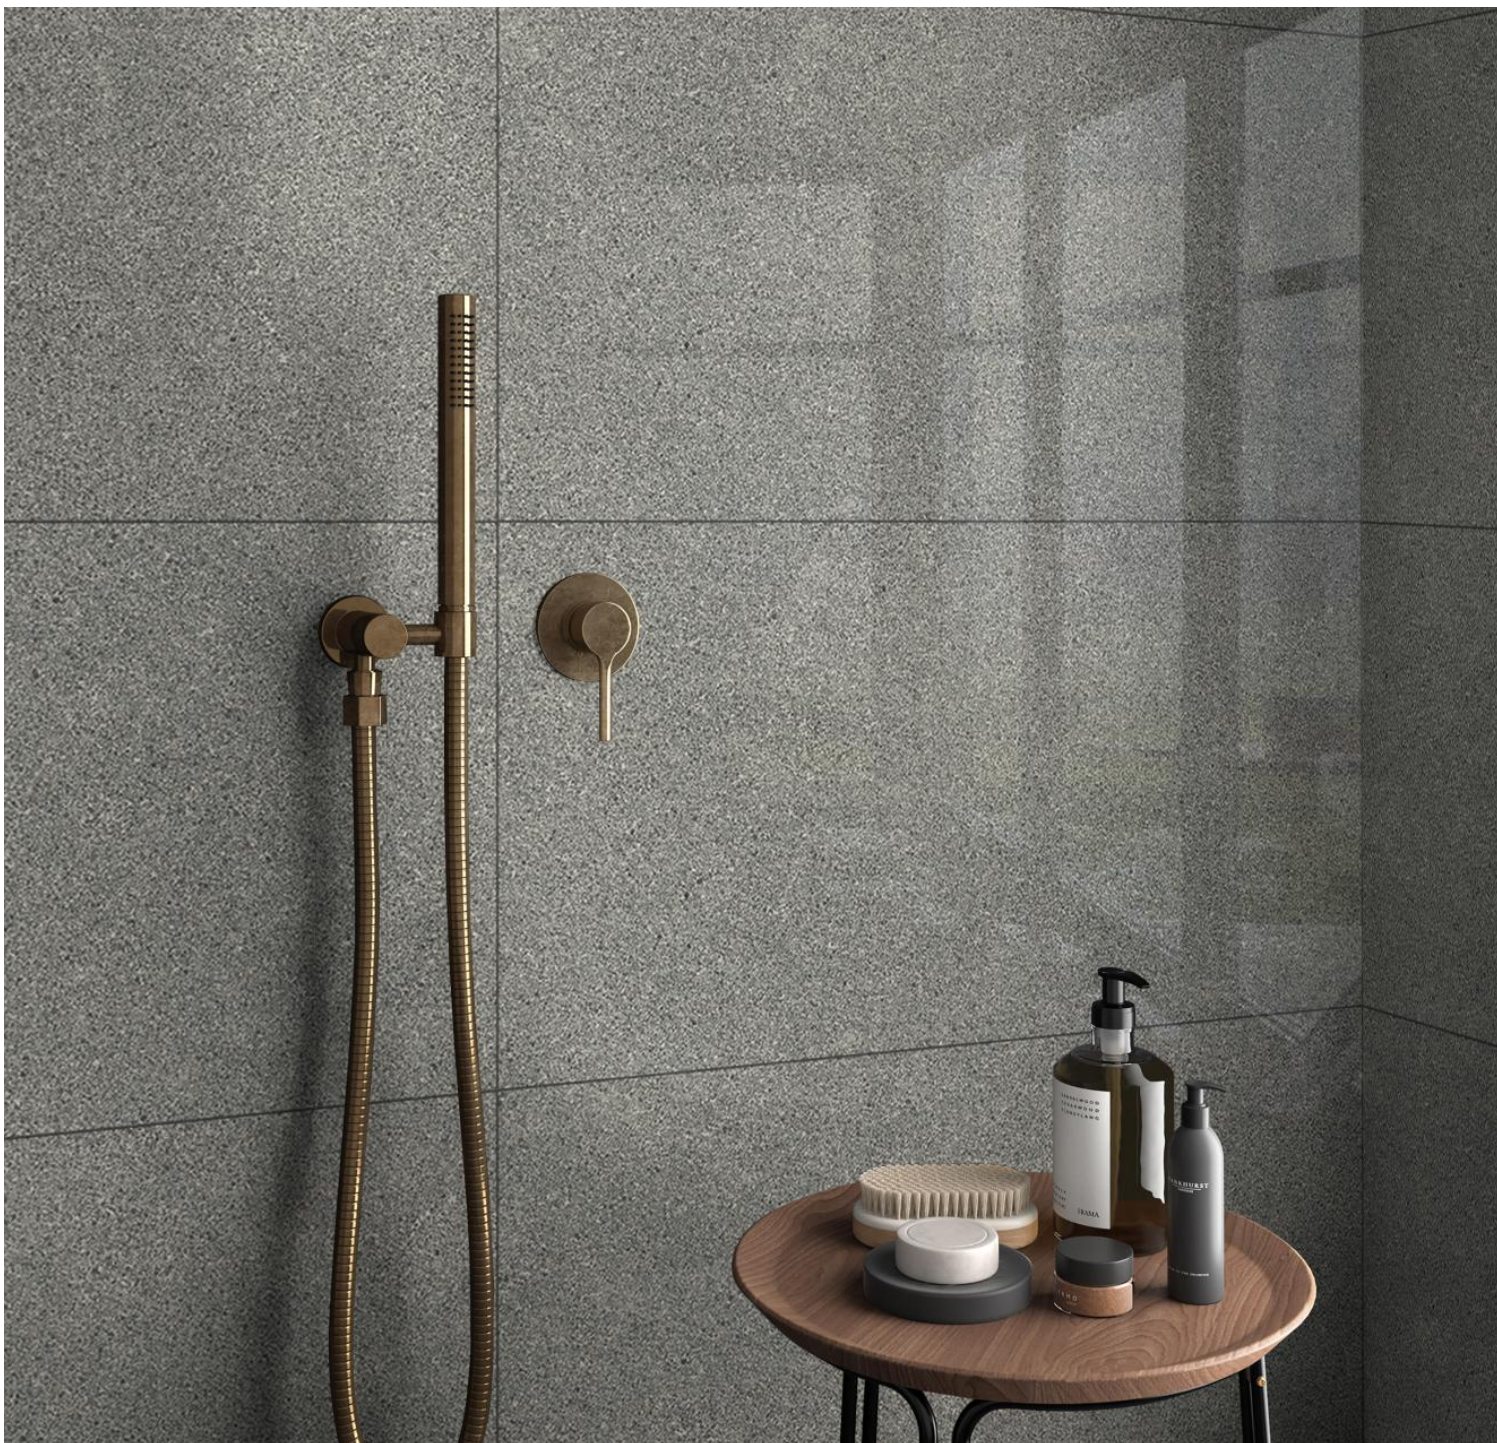

EXTRA
colors

Mozero Verde
Glossy 600x1200mm

Granite
Look