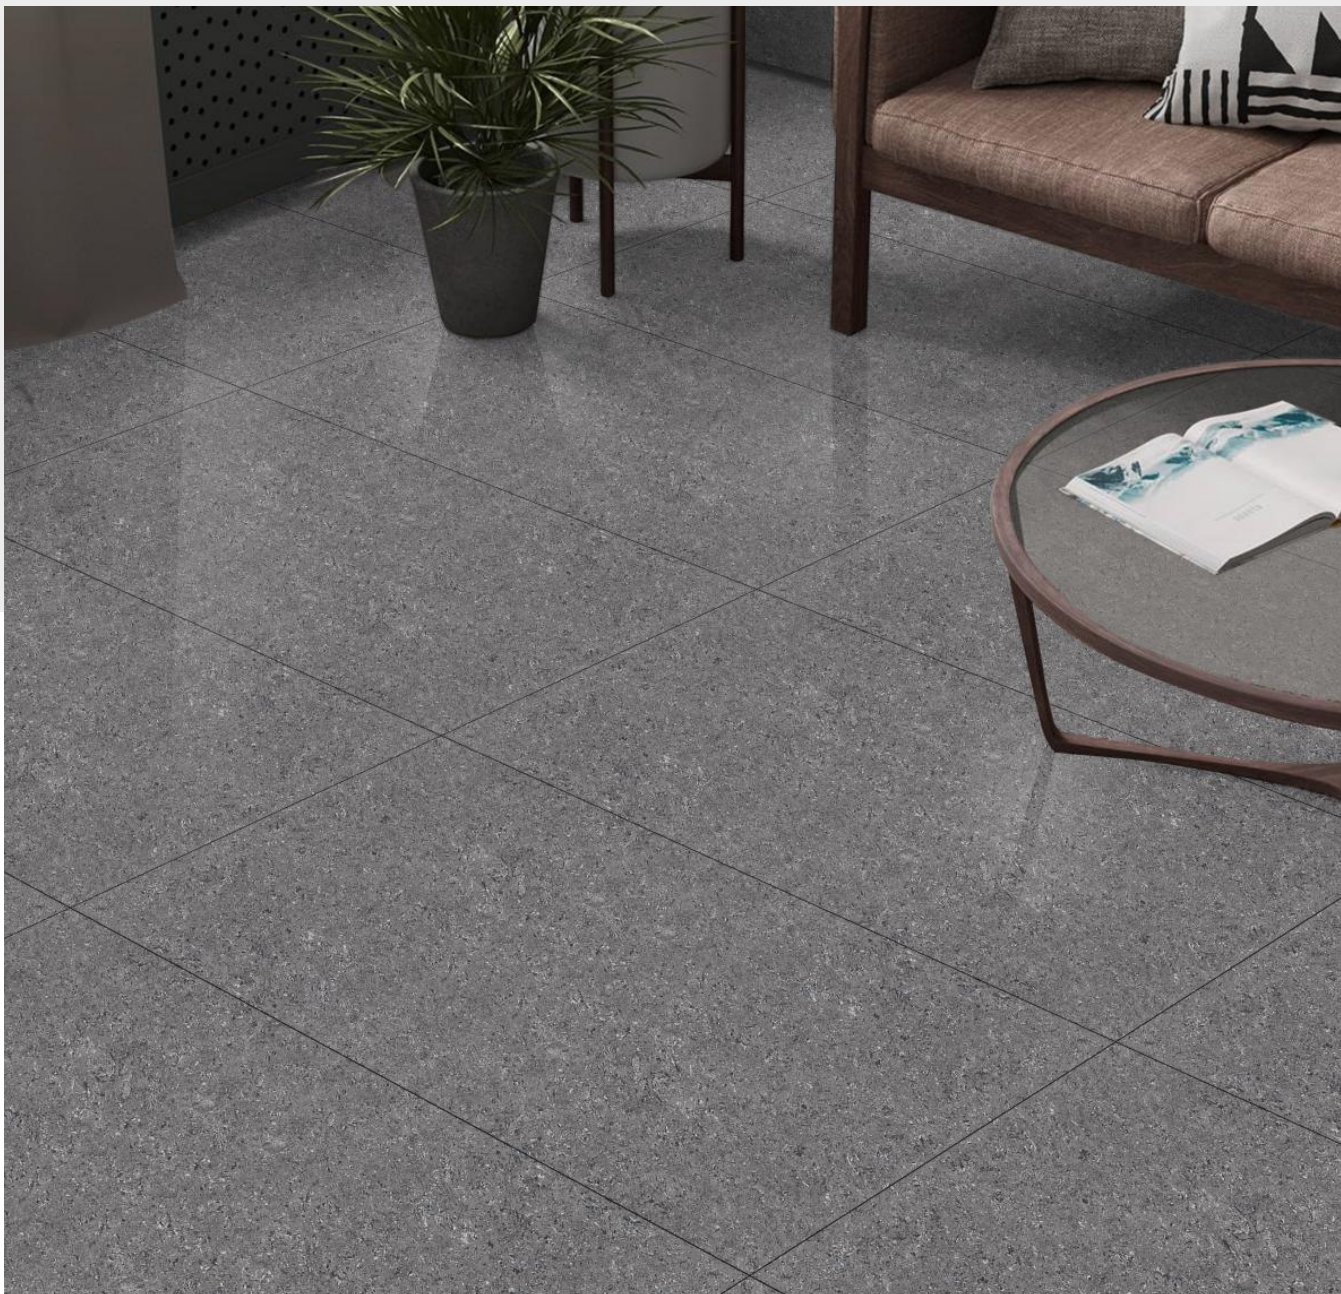

Giallo Crema
Glossy 600x1200mm

Granite
Look

Giallo Grey
Glossy 600x1200mm

Tuba Bianco
Glossy 600x1200mm

Granite
Look

Tuba Bonewhite
Glossy 600x1200mm

Tuba Butterscotch
Glossy 600x1200mm

Granite
look