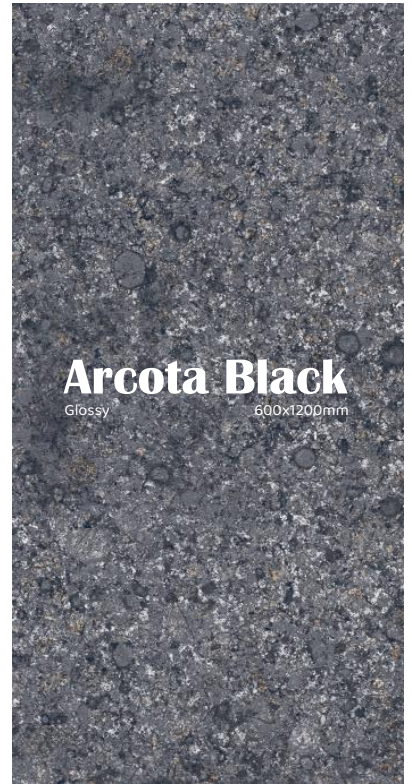

Granite
Look