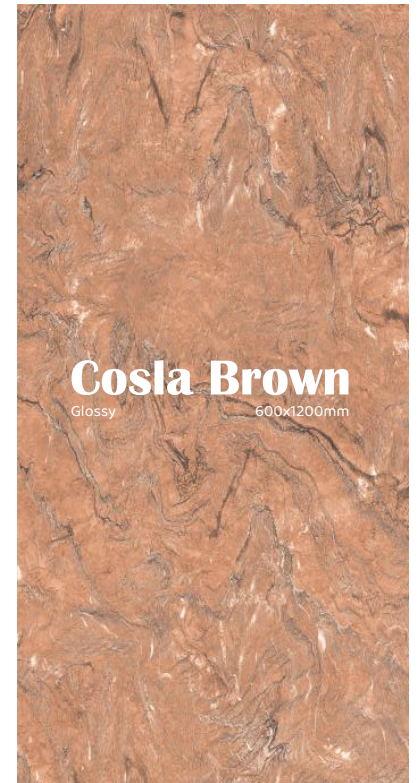

Cosla Brown
Glossy 600x1200mm

Granite
Look

Cosla Brown

Glossy

600x1200mm

Granite
Look

Cosla Grey

Glossy