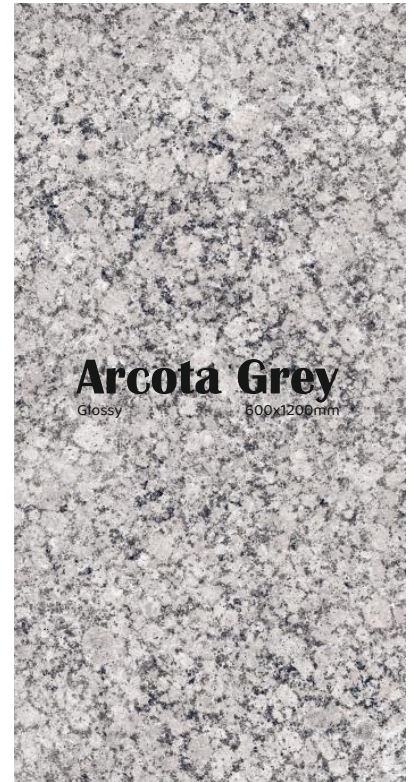

600x1200mm

Granite
Look

Arcota Black

Glossy

600x1200mm

Granite
Look

Arcota Grey

Glossy