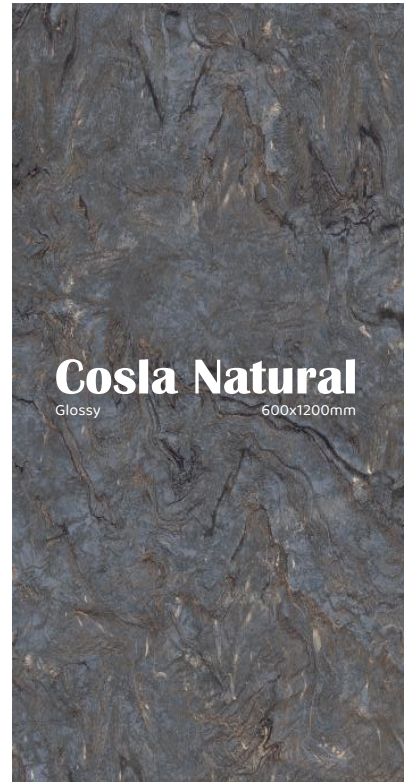

Cosla Brown
Glossy 600x1200mm

Granite
Look

Cosla Brown

Glossy

600x1200mm

Granite
Look

Cosla Grey

Glossy

600x1200mm

Granite
Look

Cosla Natural

Glossy

600x1200mm

EXTRA
colors

Brenta Apricot
Glossy 600x1200mm

Granite
Look