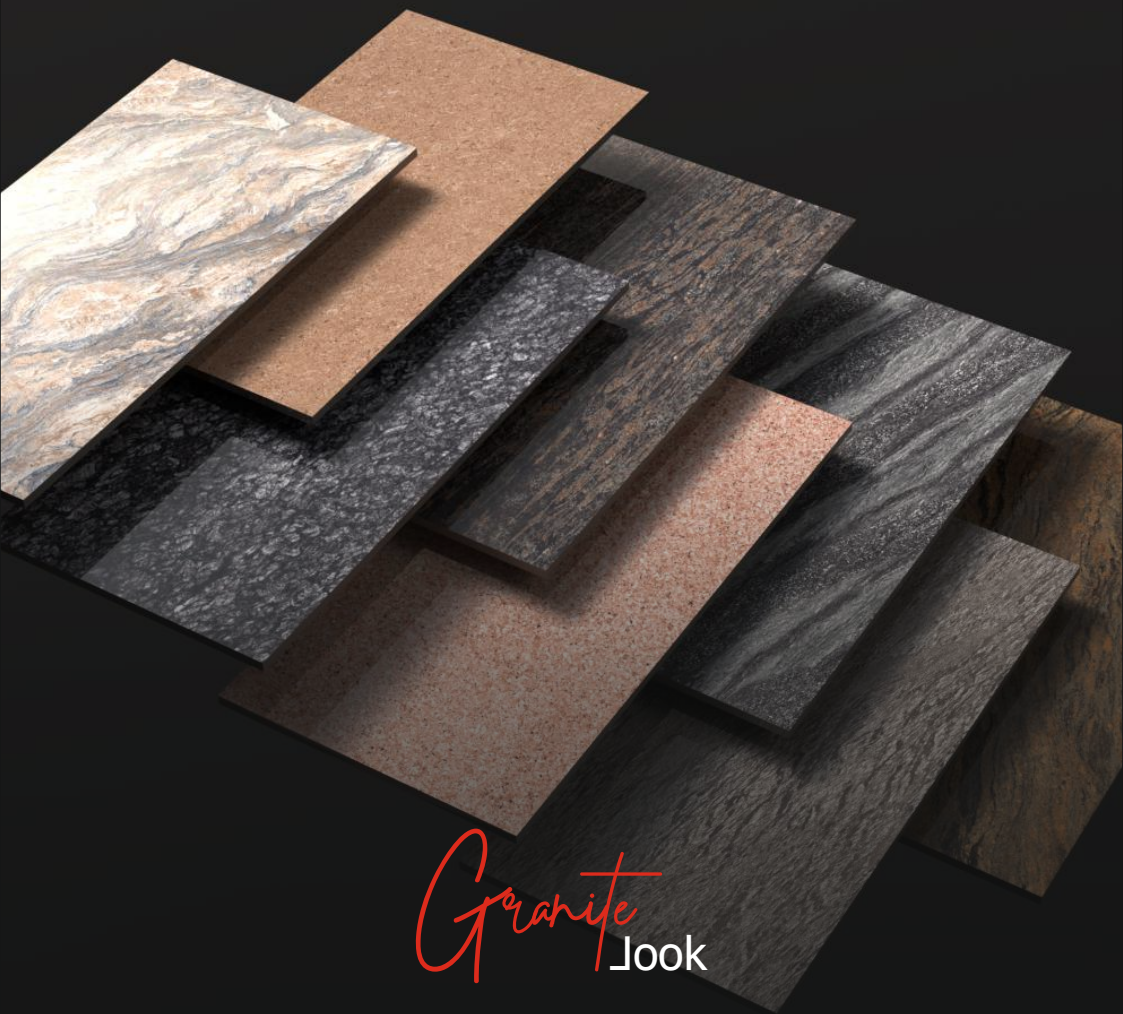

23
collection

Granite Look

by

SIGNUS
CERAMIC

TECHNICALLY ADVANCED SURFACES FOR COMFORT

TECHNICAL FEATURES

Perfectly
Flat

Lightweight
Easily Handled
Slabs