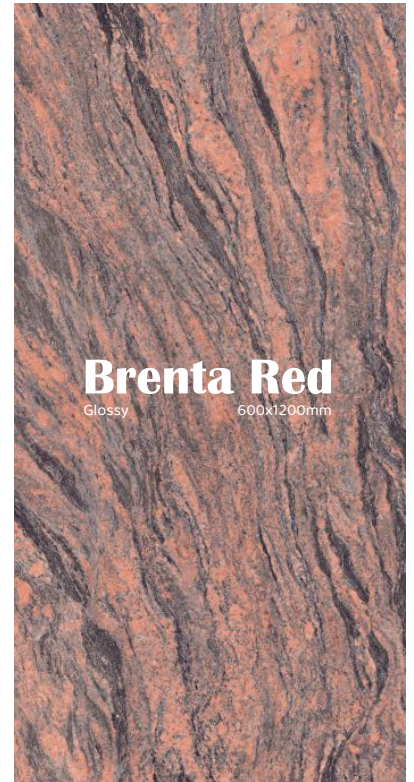

Brenta Apricot

Glossy

600x1200mm

EXTRA
colors

Brenta Red
Glossy 600x1200mm

Granite
Look

Brenta Red

Glossy