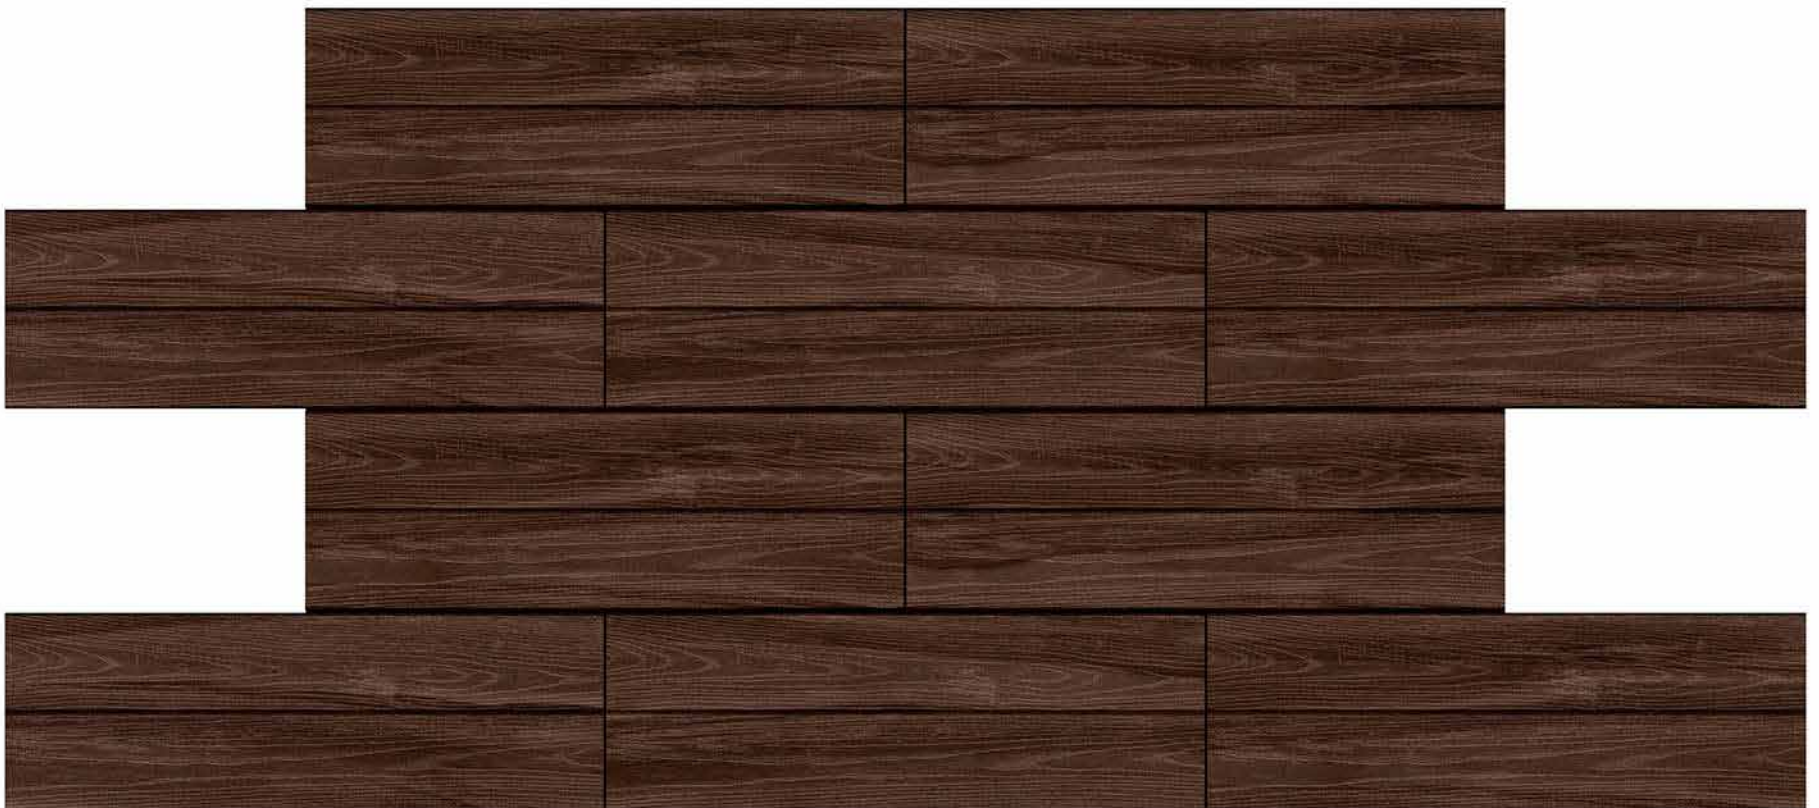

8212

DIGITAL 200x
WALL TILES 600mm

resistant to salts | eco sustainable | fire proof | frost proof | random design

SIGNUS
C E R A M I C

Finish: **Matt**
Surface: **Wood**

8213

DIGITAL 200x
WALL TILES 600mm

resistant to salts | eco sustainable | fire proof | frost proof | random design