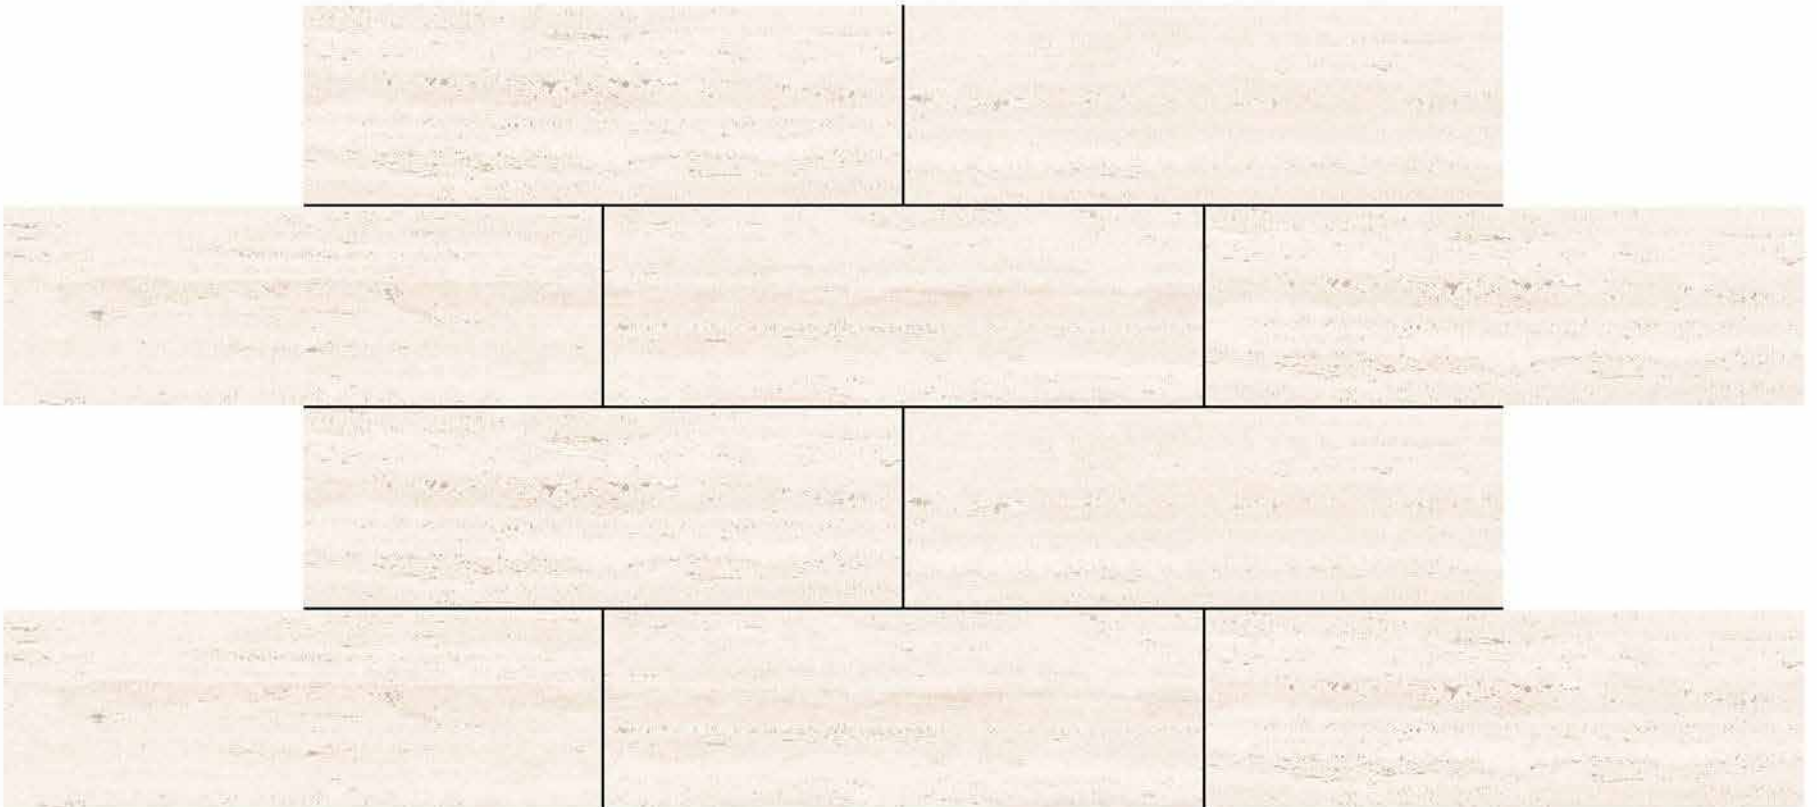

DIGITAL 200x
WALL TILES 600mm