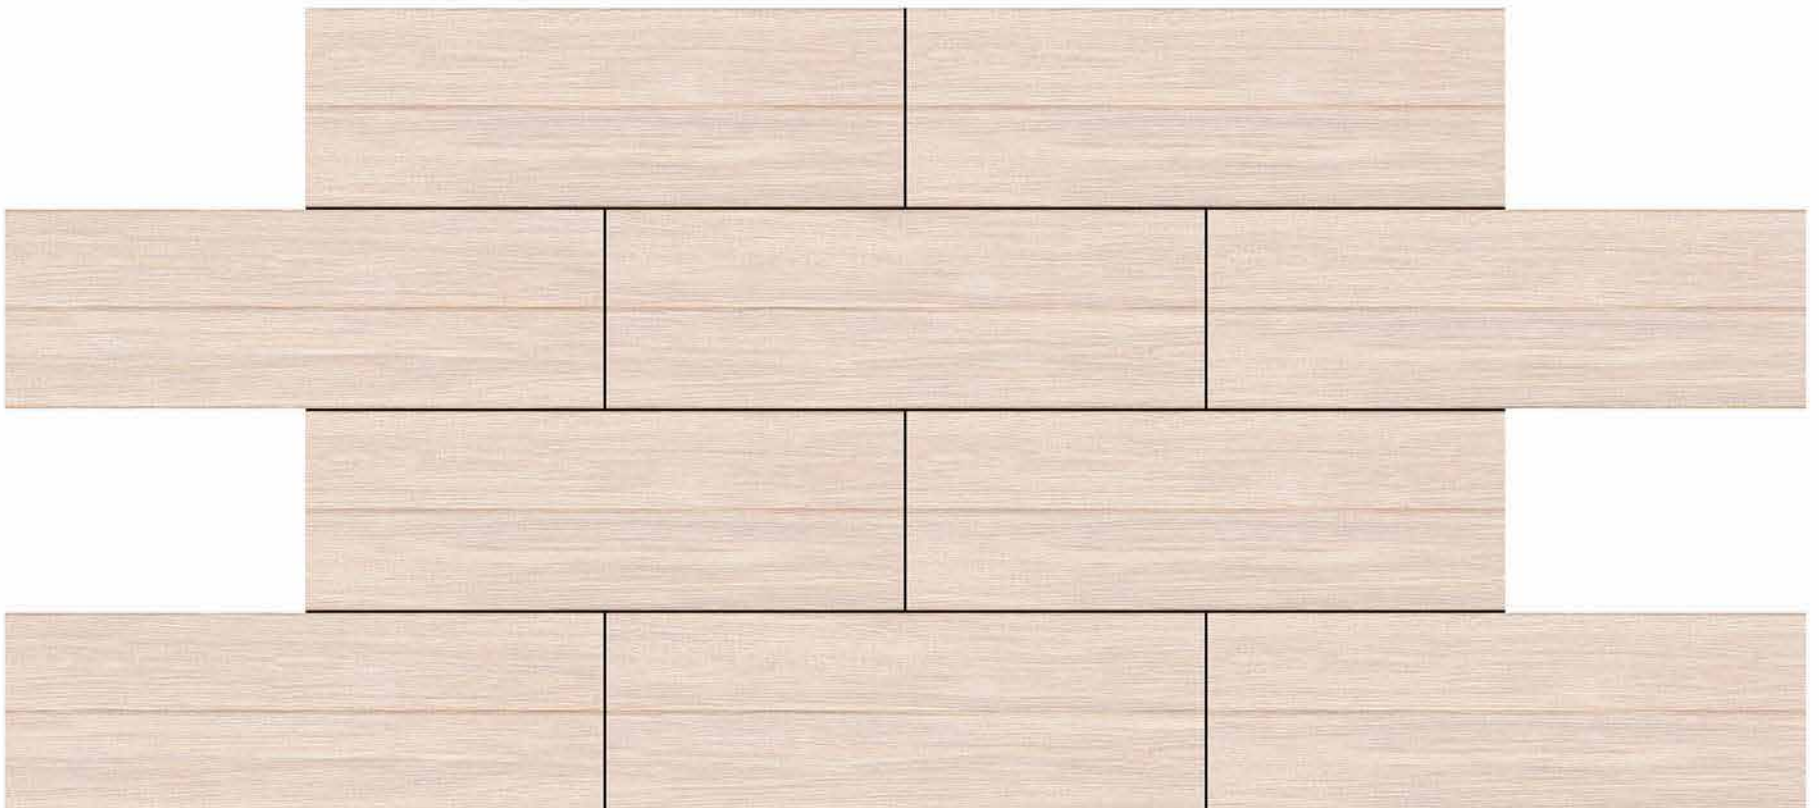

DIGITAL 200x
WALL TILES 600mm