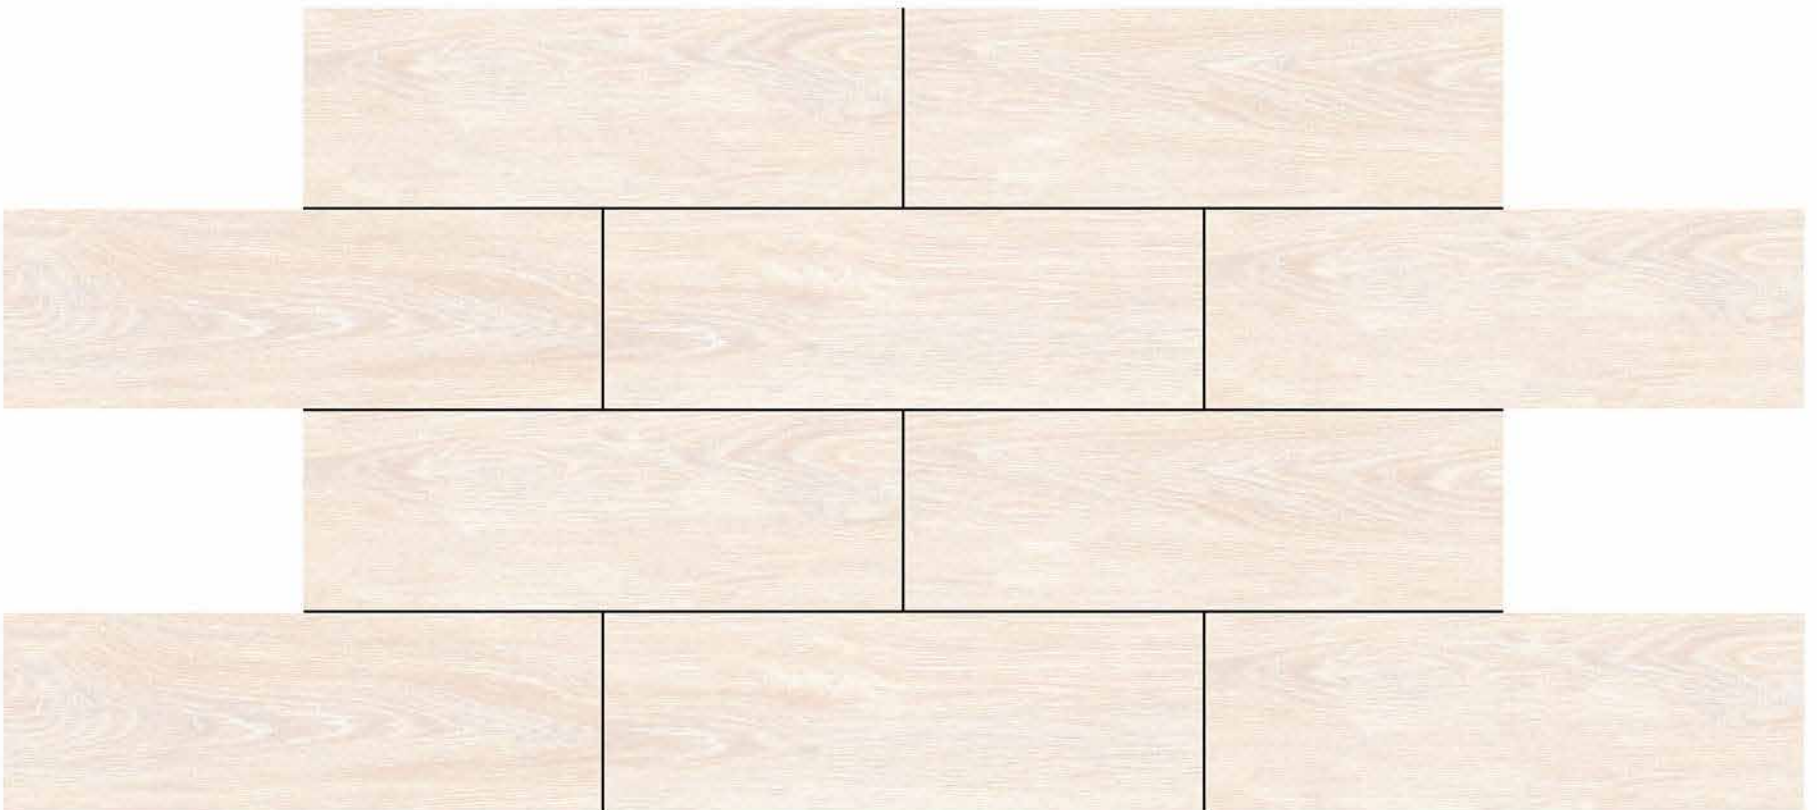

DIGITAL 200x
WALL TILES 600mm