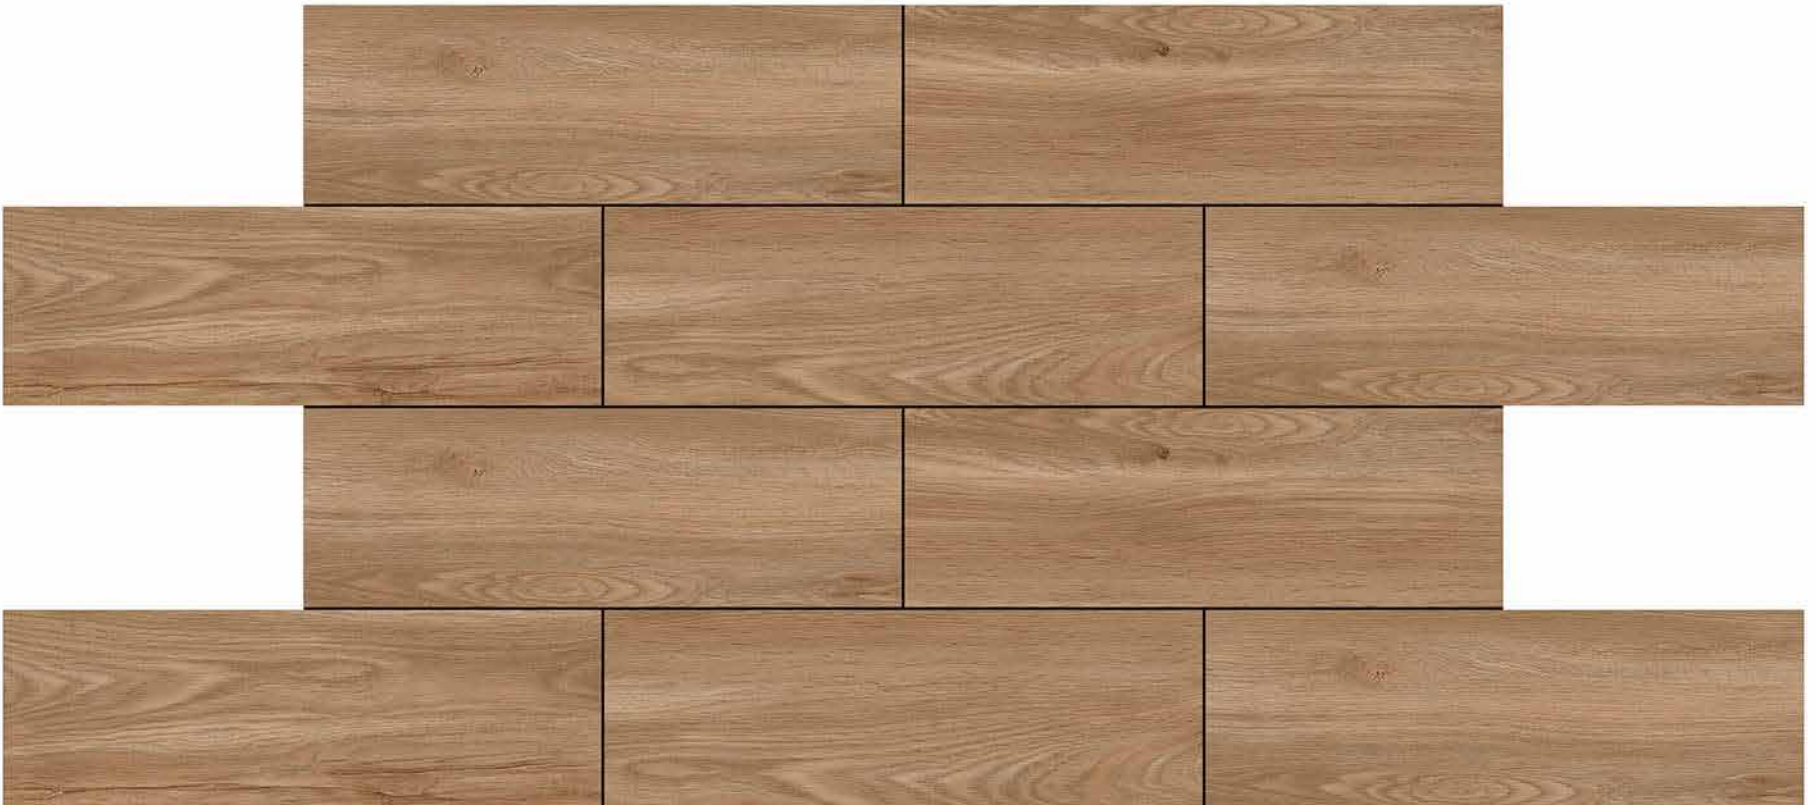

WOODEN

200 mm x 600 mm

CATALOGUE

— 2020

resistant to salts | eco sustainable | fire proof | frost proof | random design

SIGNUS
C E R A M I C

Finish: **Matt**
Surface: **Plain**

8001