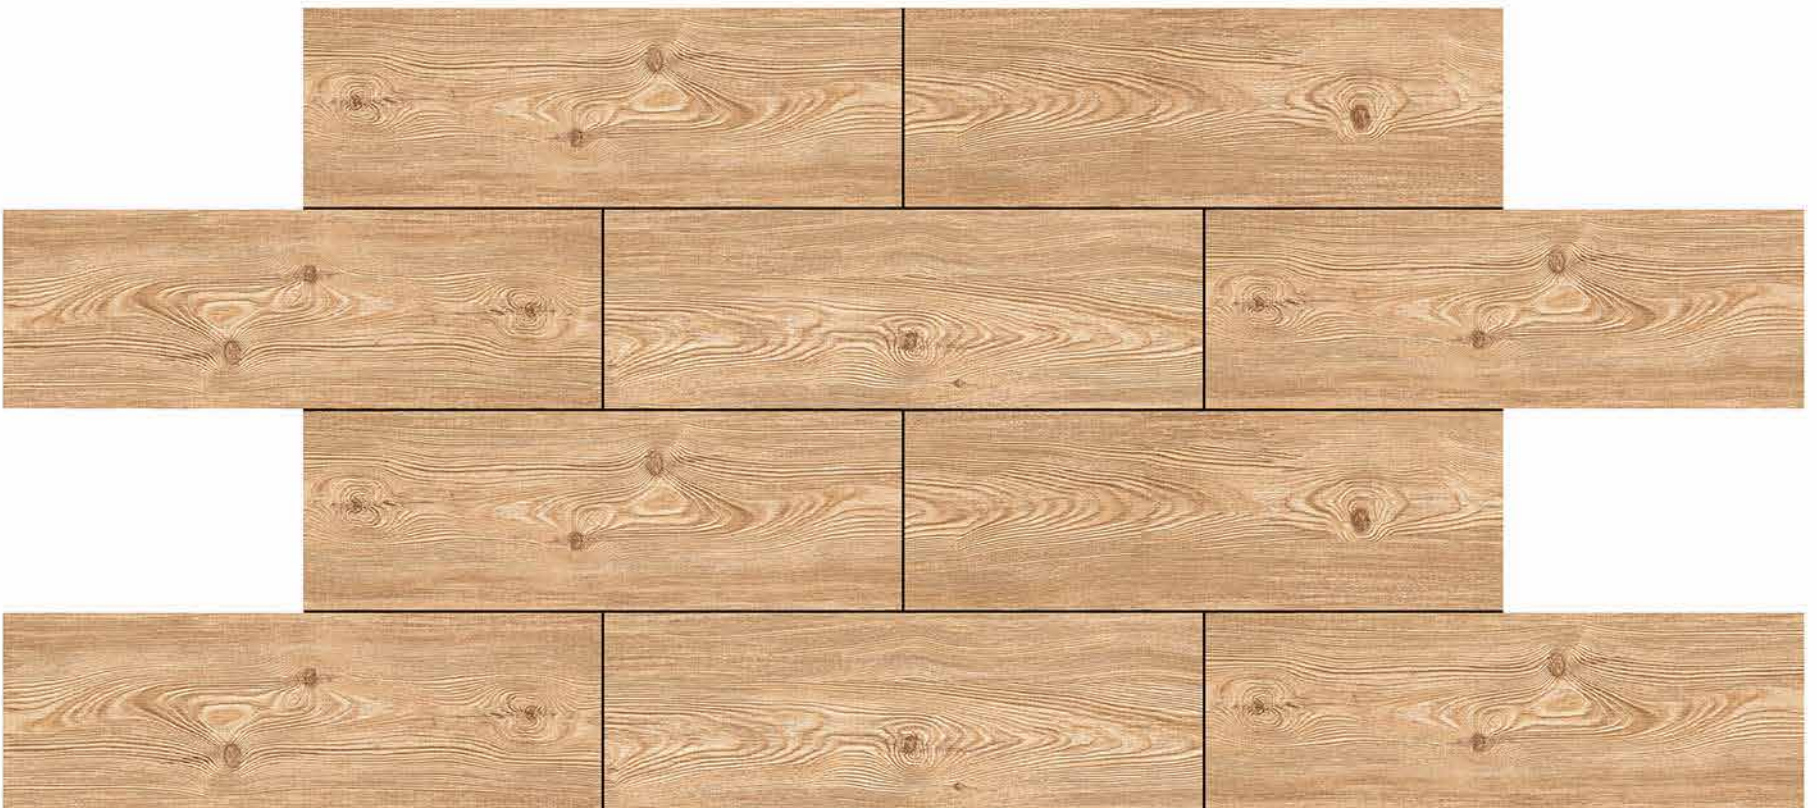

DIGITAL 200x
WALL TILES 600mm