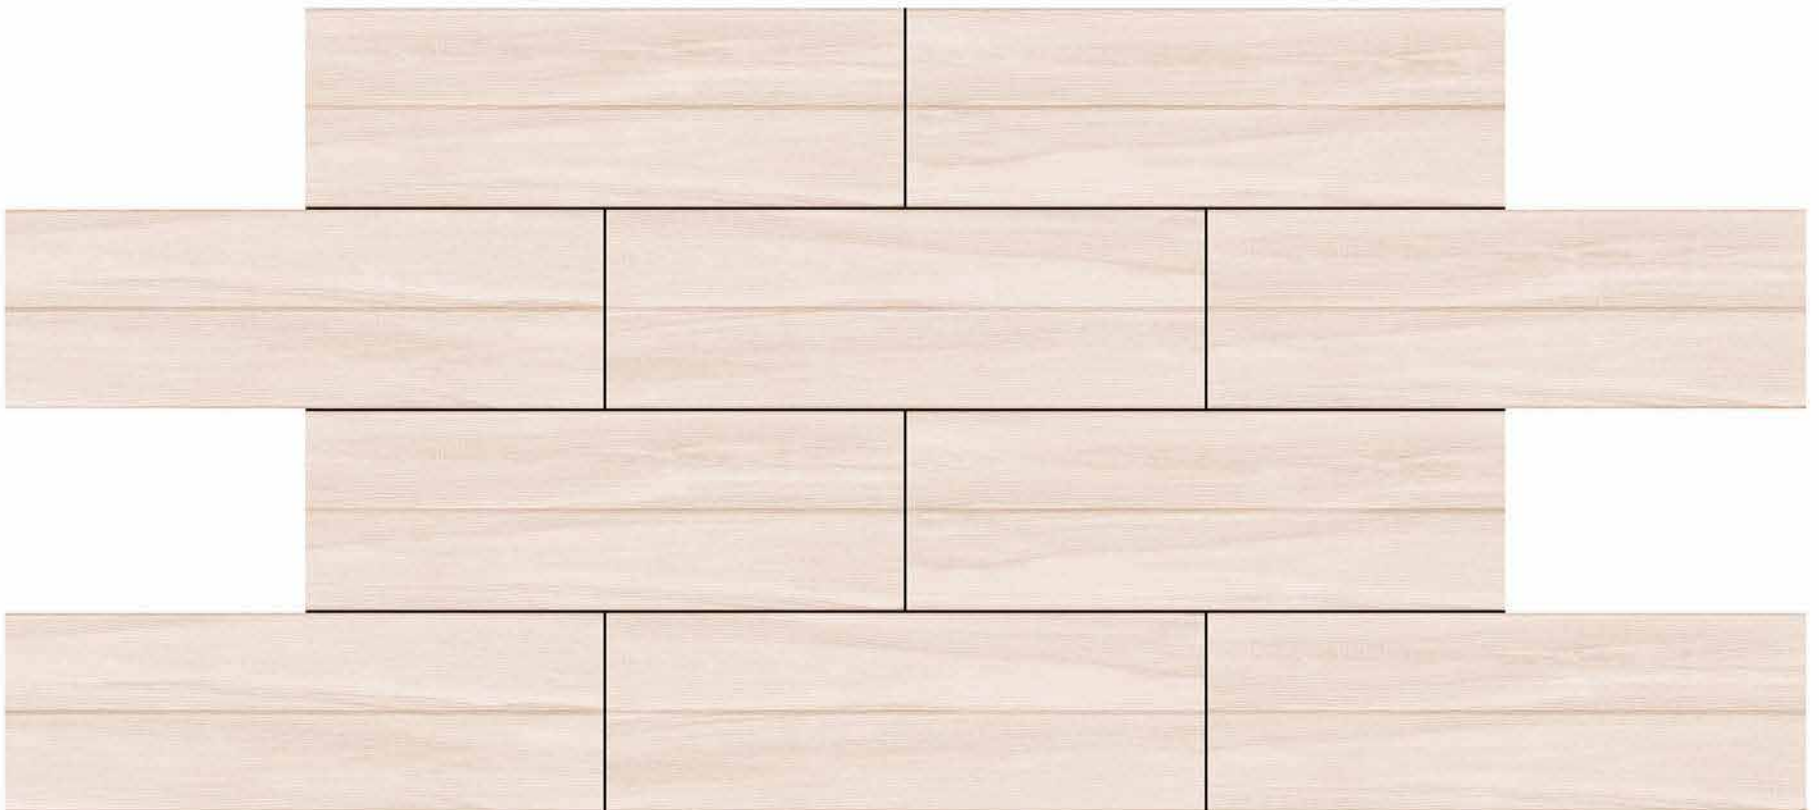

DIGITAL 200x
WALL TILES 600mm