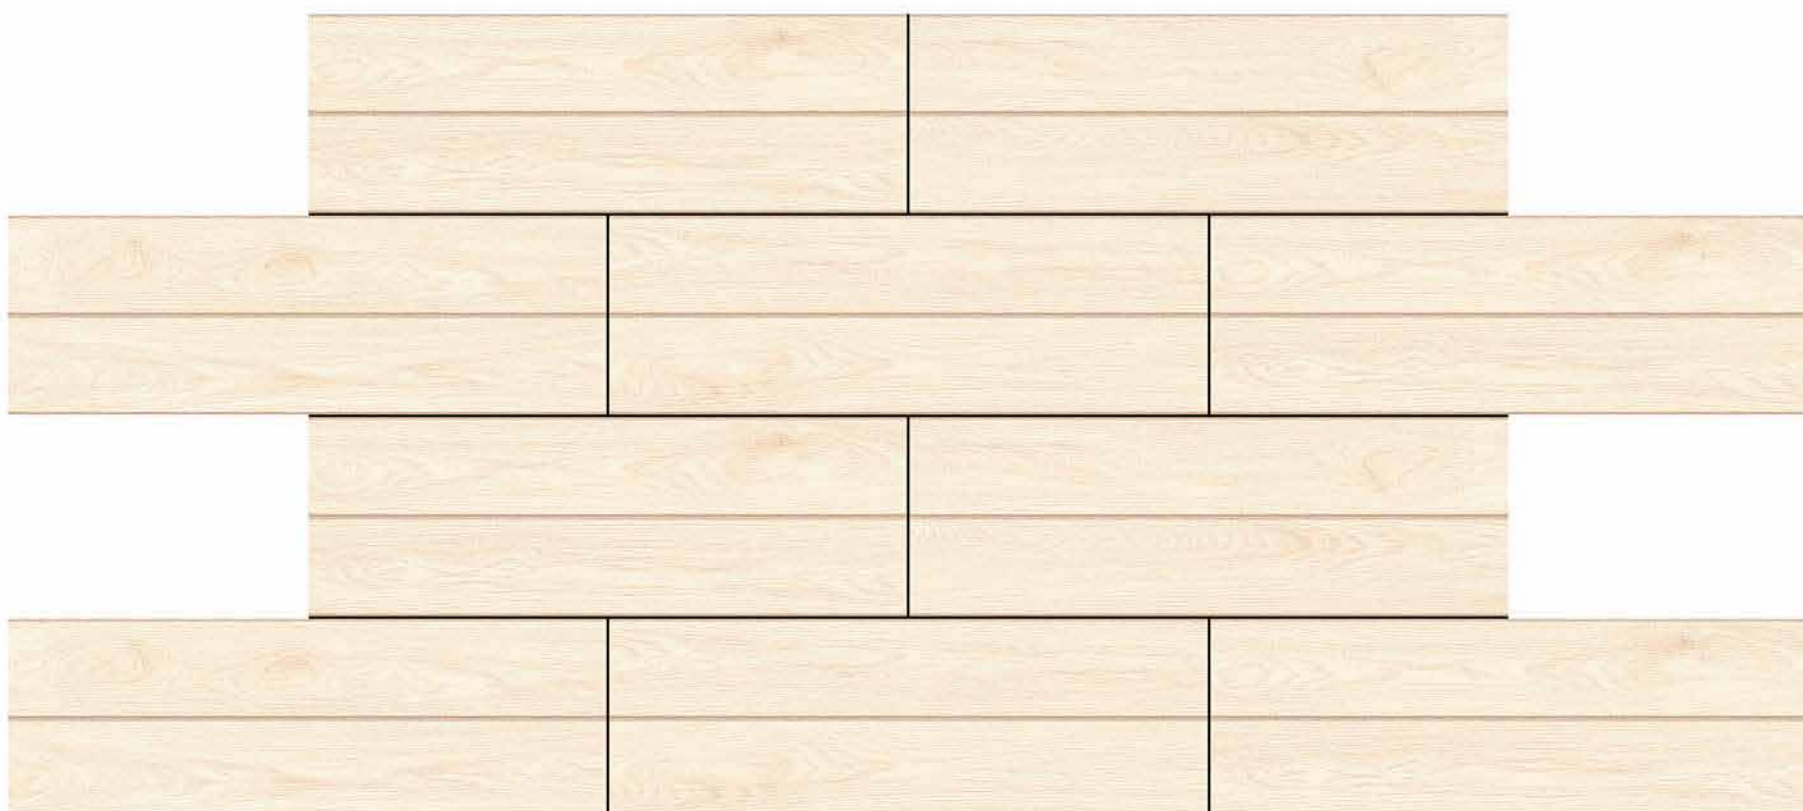

DIGITAL 200x
WALL TILES 600mm