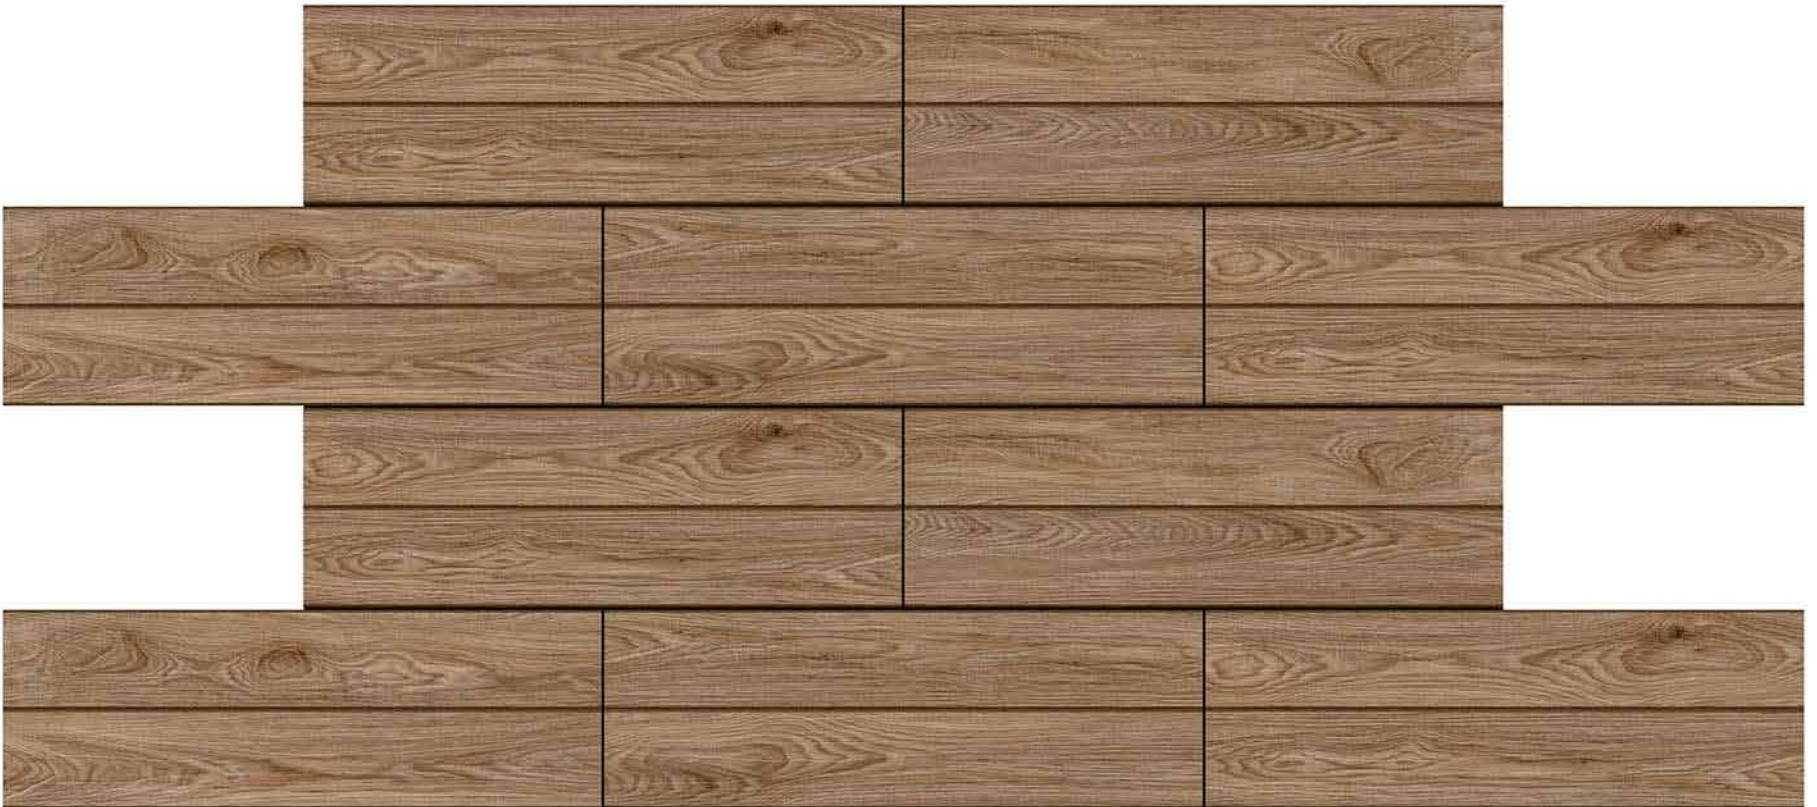

DIGITAL 200x
WALL TILES 600mm