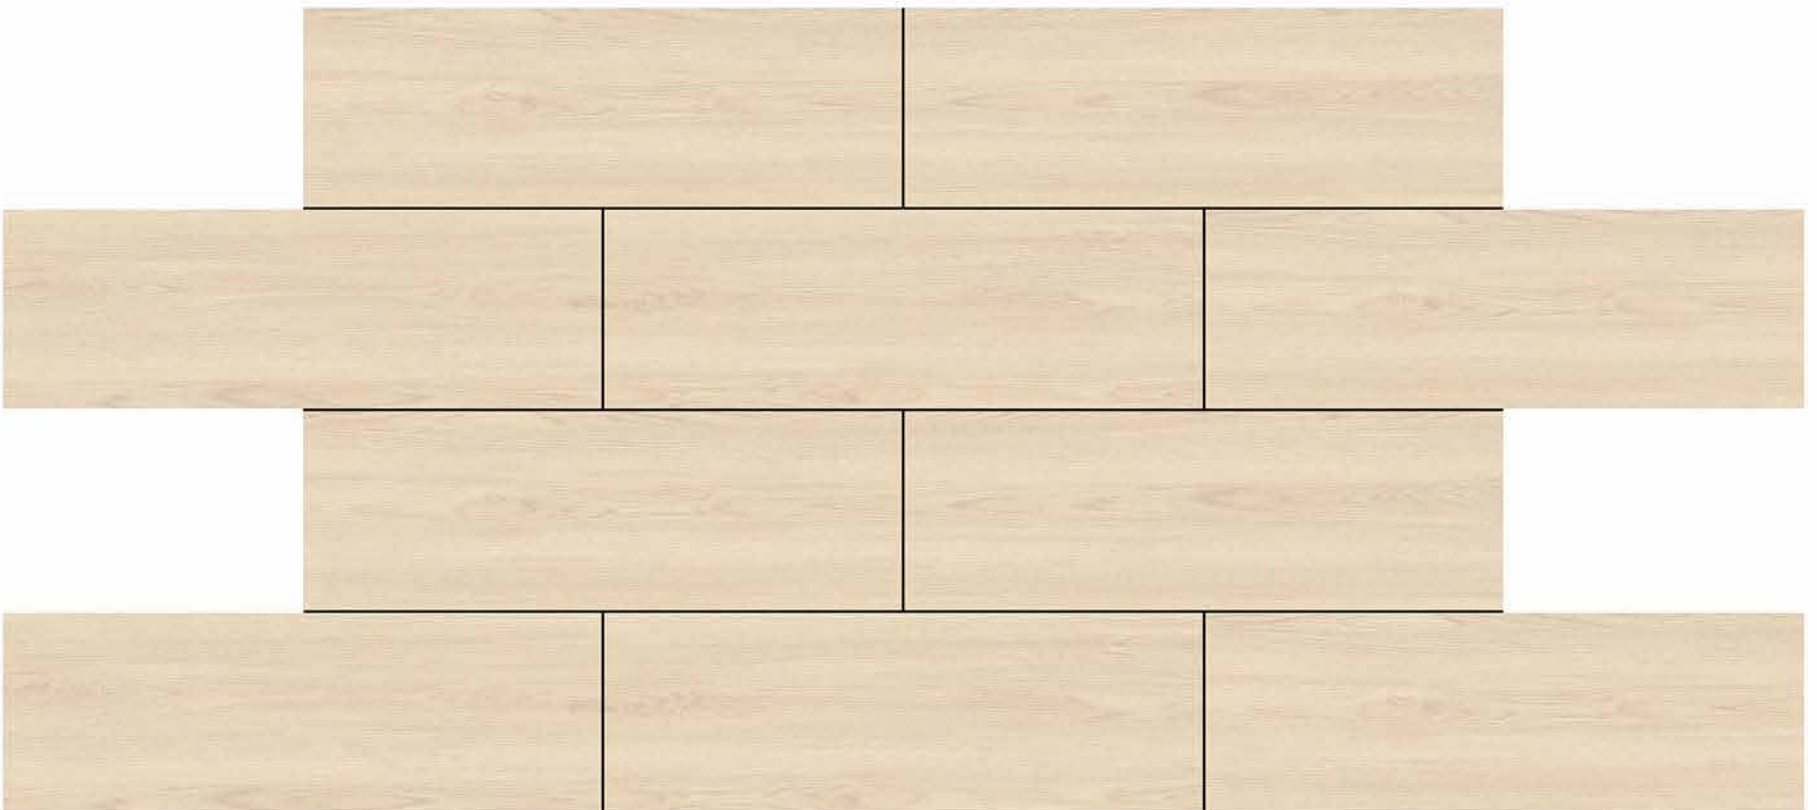

resistant to salts | eco sustainable | fire proof | frost proof | random design

SIGNUS
C E R A M I C

Finish: **Matt**
Surface: **Plain**

8026

DIGITAL 200x
WALL TILES 600mm

resistant to salts | eco sustainable | fire proof | frost proof | random design