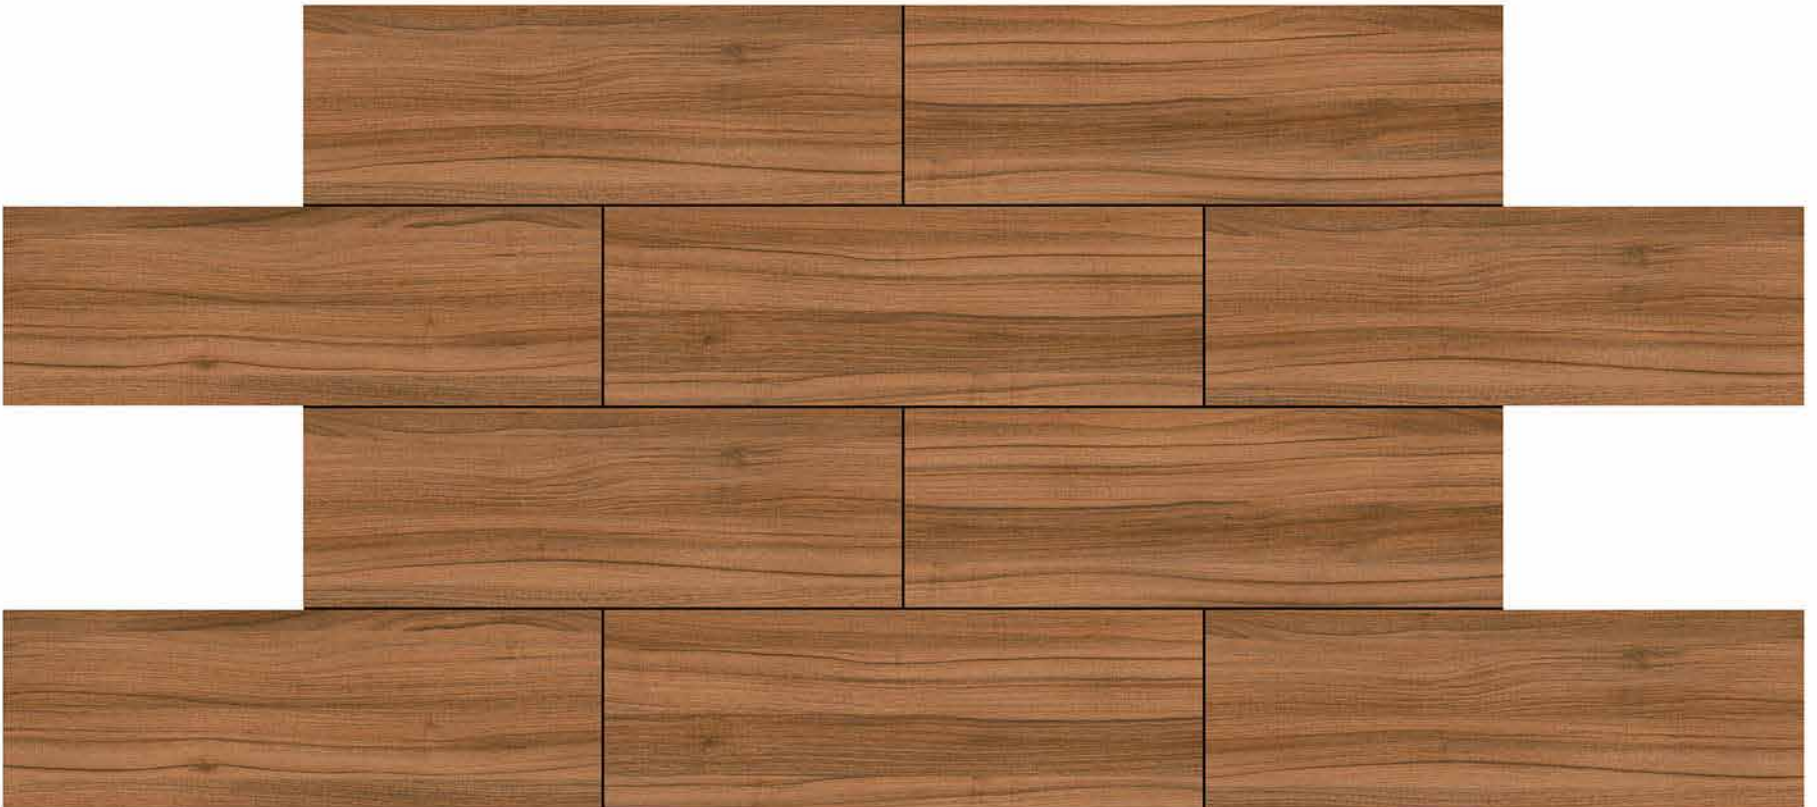

8032

DIGITAL 200x
WALL TILES 600mm

resistant to salts | eco sustainable | fire proof | frost proof | random design

SIGNUS
C E R A M I C

Finish: **Matt**
Surface: **Plain**

8033

DIGITAL 200x
WALL TILES 600mm