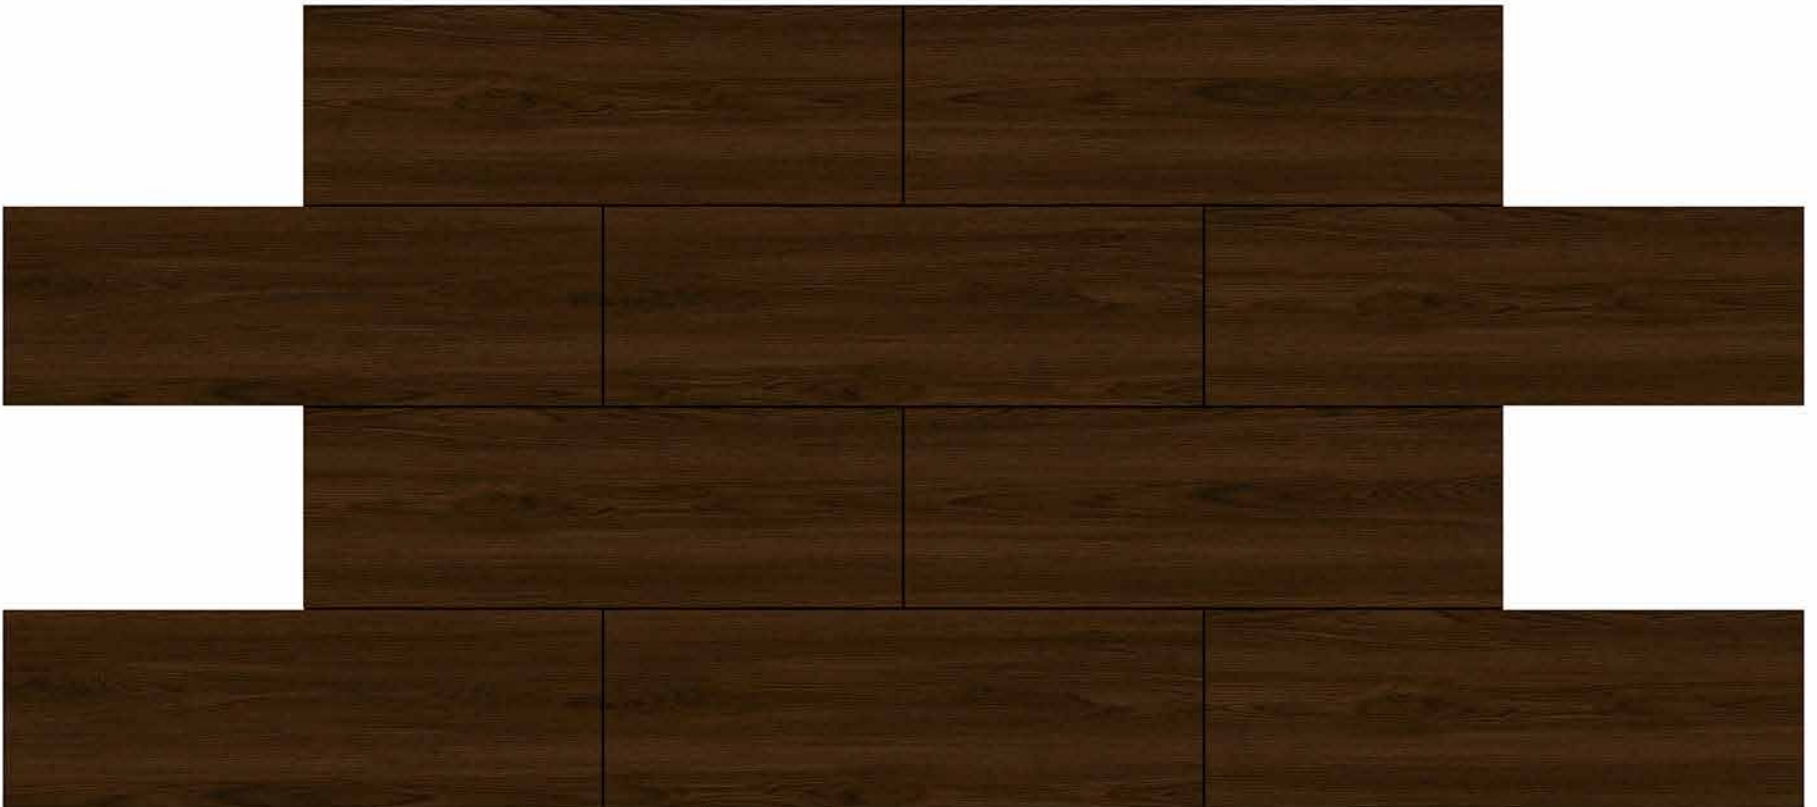

DIGITAL 200x
WALL TILES 600mm