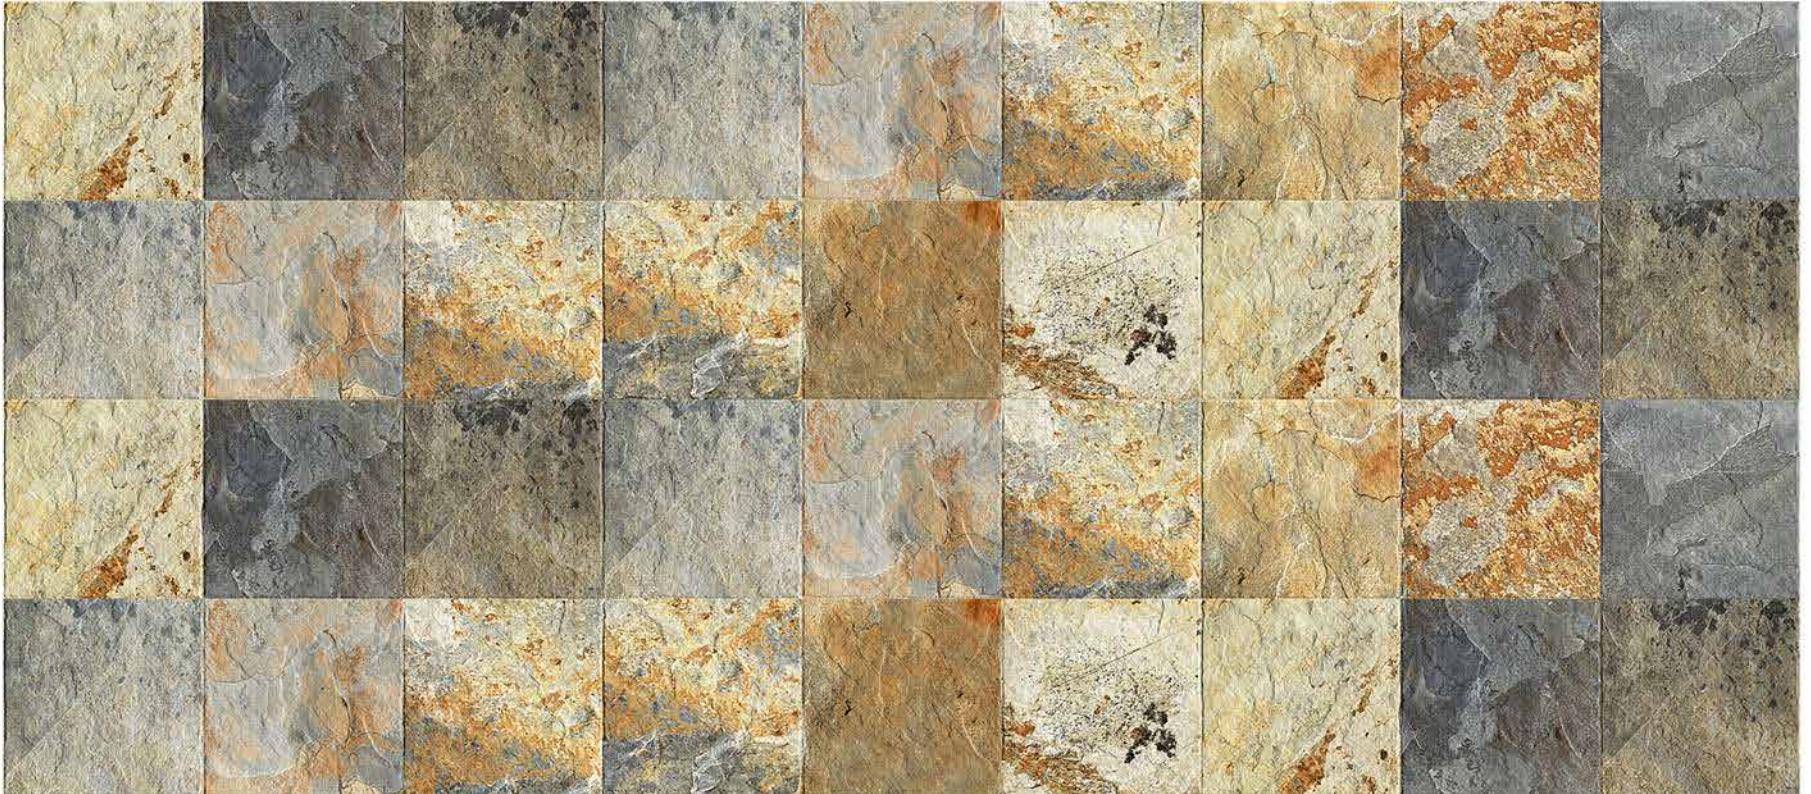

resistant to salts | eco sustainable | fire proof | frost proof | random design

SIGNUS
C E R A M I C

Finish: **Matt**
Surface: **Rustic**

8303

DIGITAL 200x
WALL TILES 600mm

resistant to salts | eco sustainable | fire proof | frost proof | random design