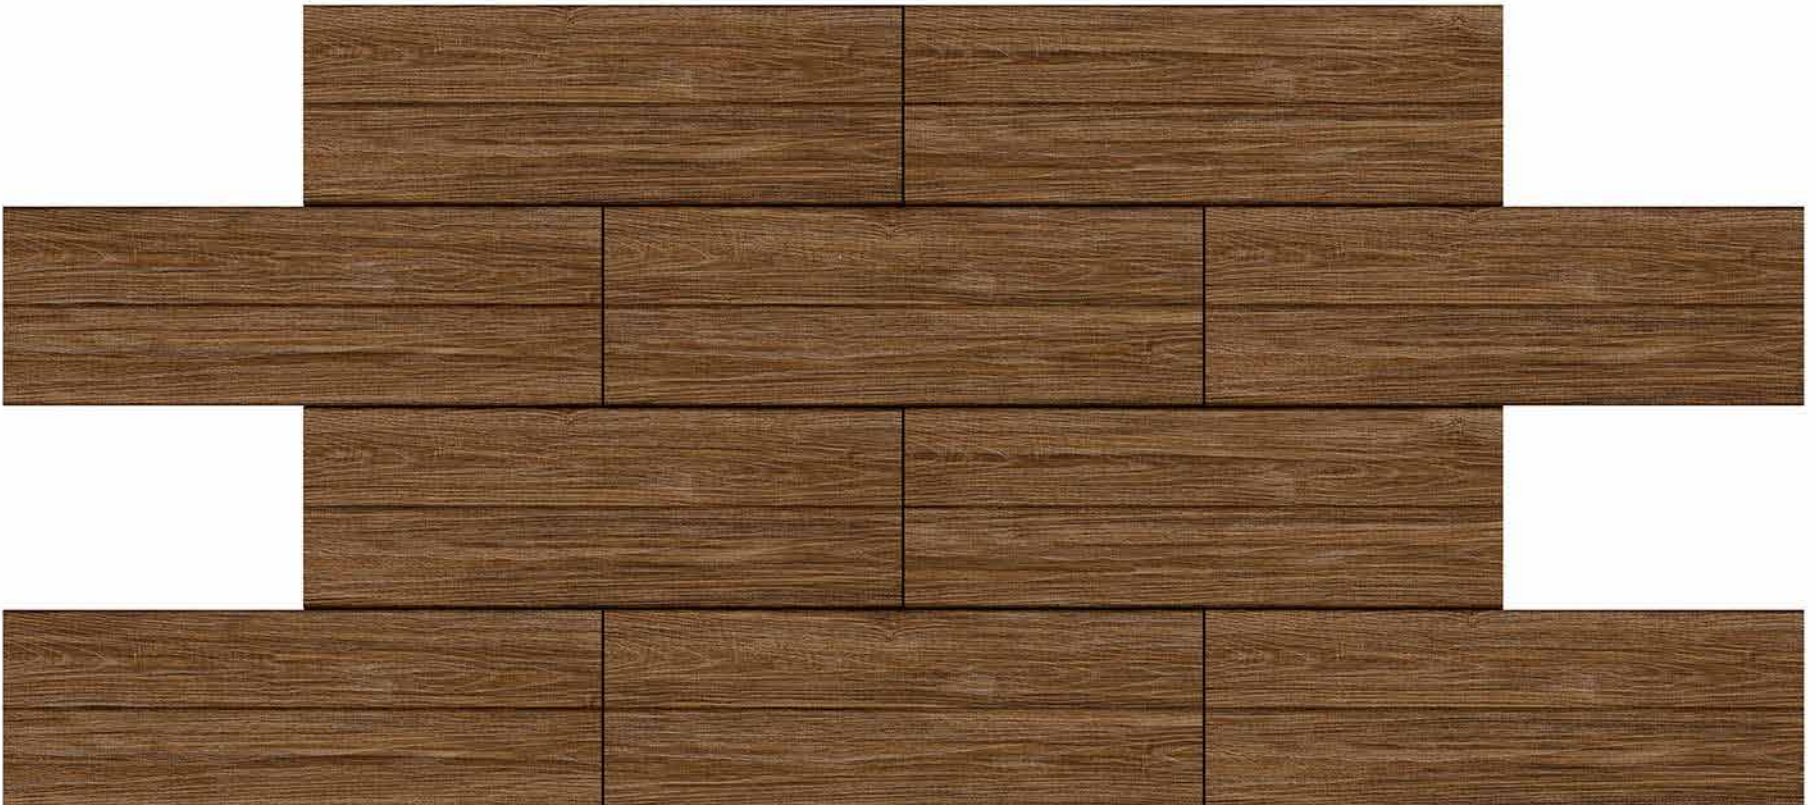

8048

DIGITAL 200x
WALL TILES 600mm

resistant to salts | eco sustainable | fire proof | frost proof | random design

SIGNUS
C E R A M I C

Finish: **Matt**
Surface: **Wood**

8201

DIGITAL 200x
WALL TILES 600mm

resistant to salts | eco sustainable | fire proof | frost proof | random design