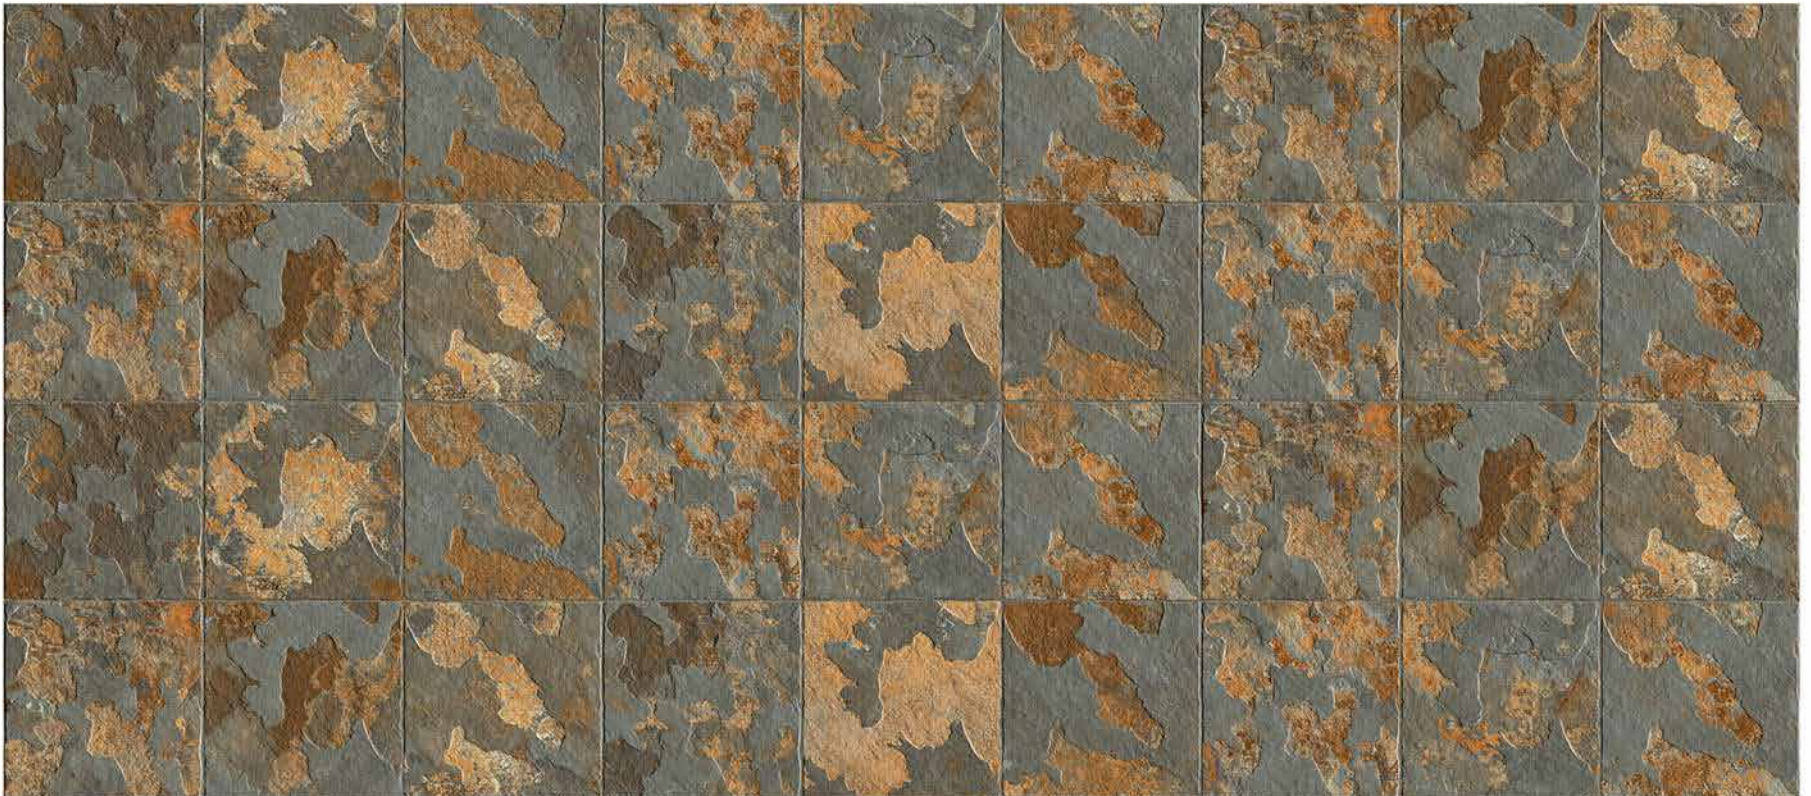

8301

DIGITAL 200x
WALL TILES 600mm

resistant to salts | eco sustainable | fire proof | frost proof | random design

SIGNUS
C E R A M I C

Finish: **Matt**
Surface: **Rustic**

8302

DIGITAL 200x
WALL TILES 600mm