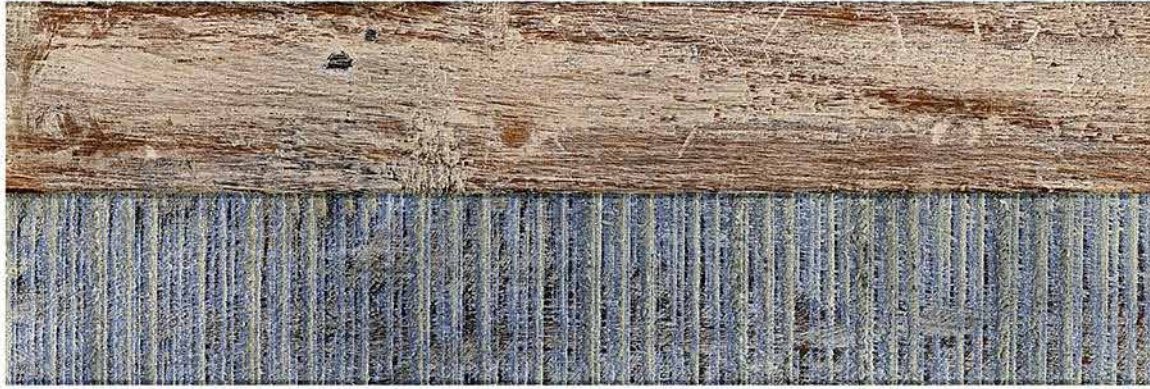

SIGNUS
C E R A M I C

Finish: **Matt**
Surface: **Wood**

8202

DIGITAL 200x
WALL TILES 600mm

resistant to salts | eco sustainable | fire proof | frost proof | random design

SIGNUS
C E R A M I C

Finish: **Matt**
Surface: **Wood**