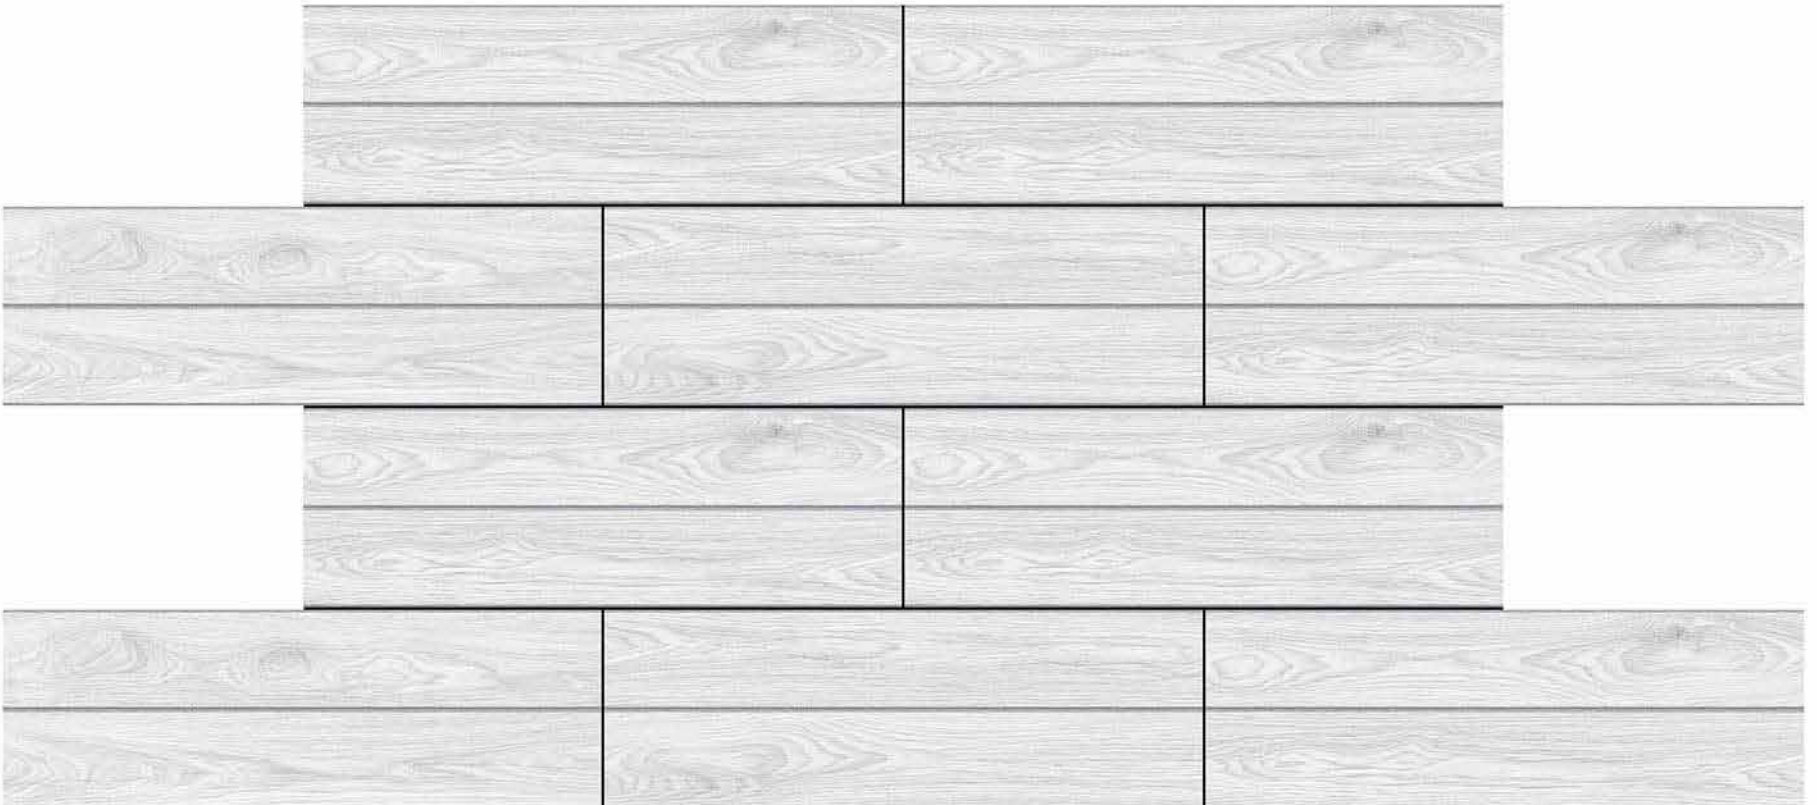

DIGITAL 200x
WALL TILES 600mm