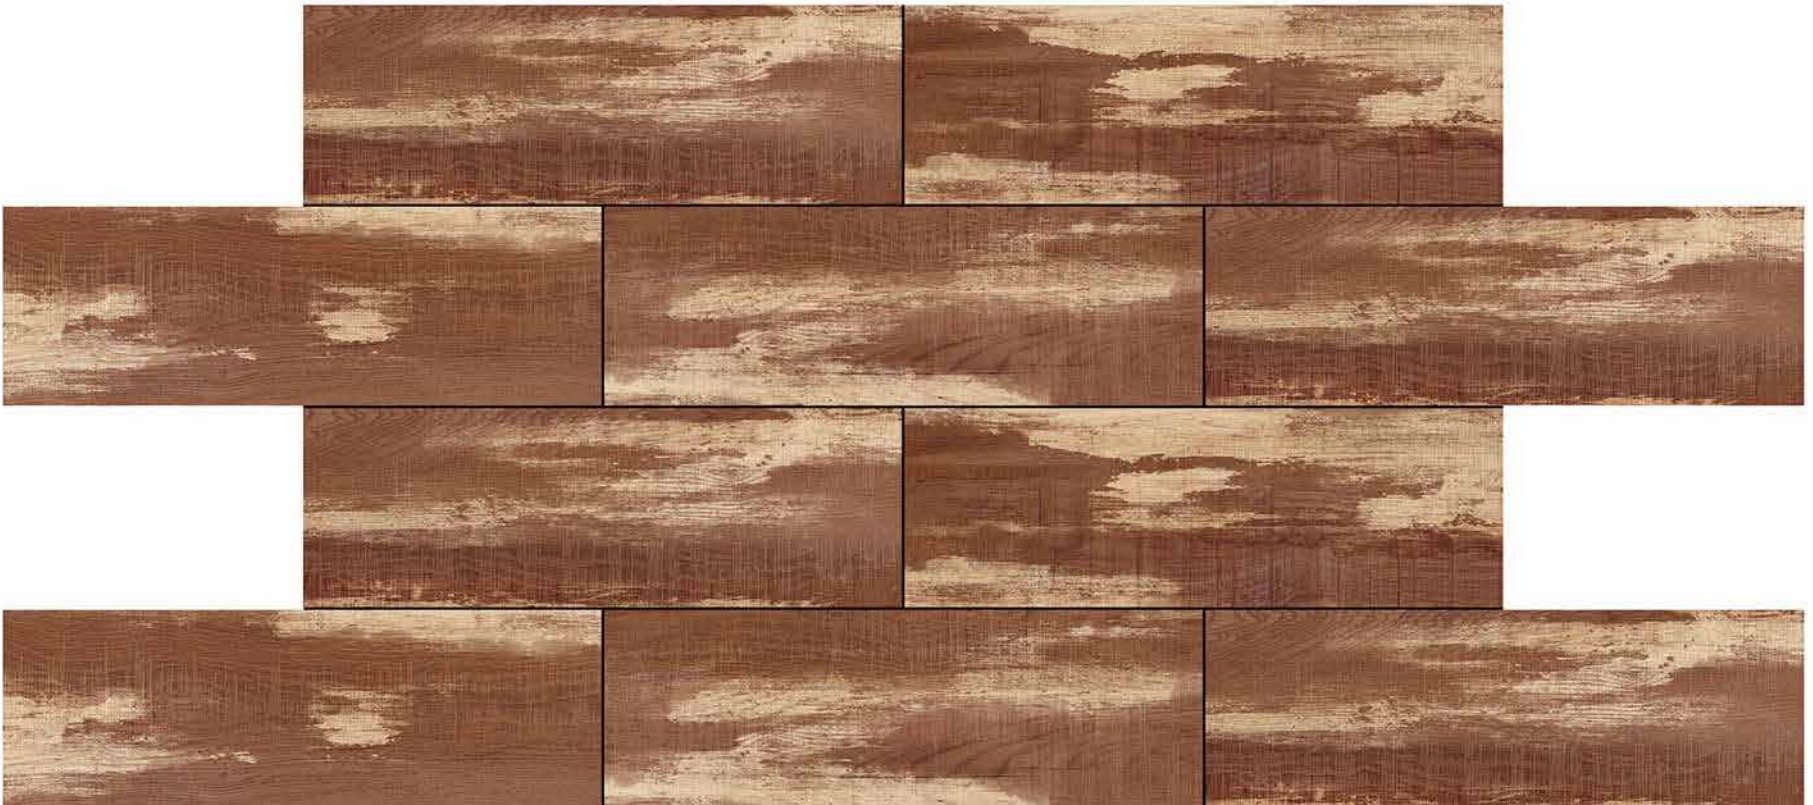

DIGITAL 200x
WALL TILES 600mm