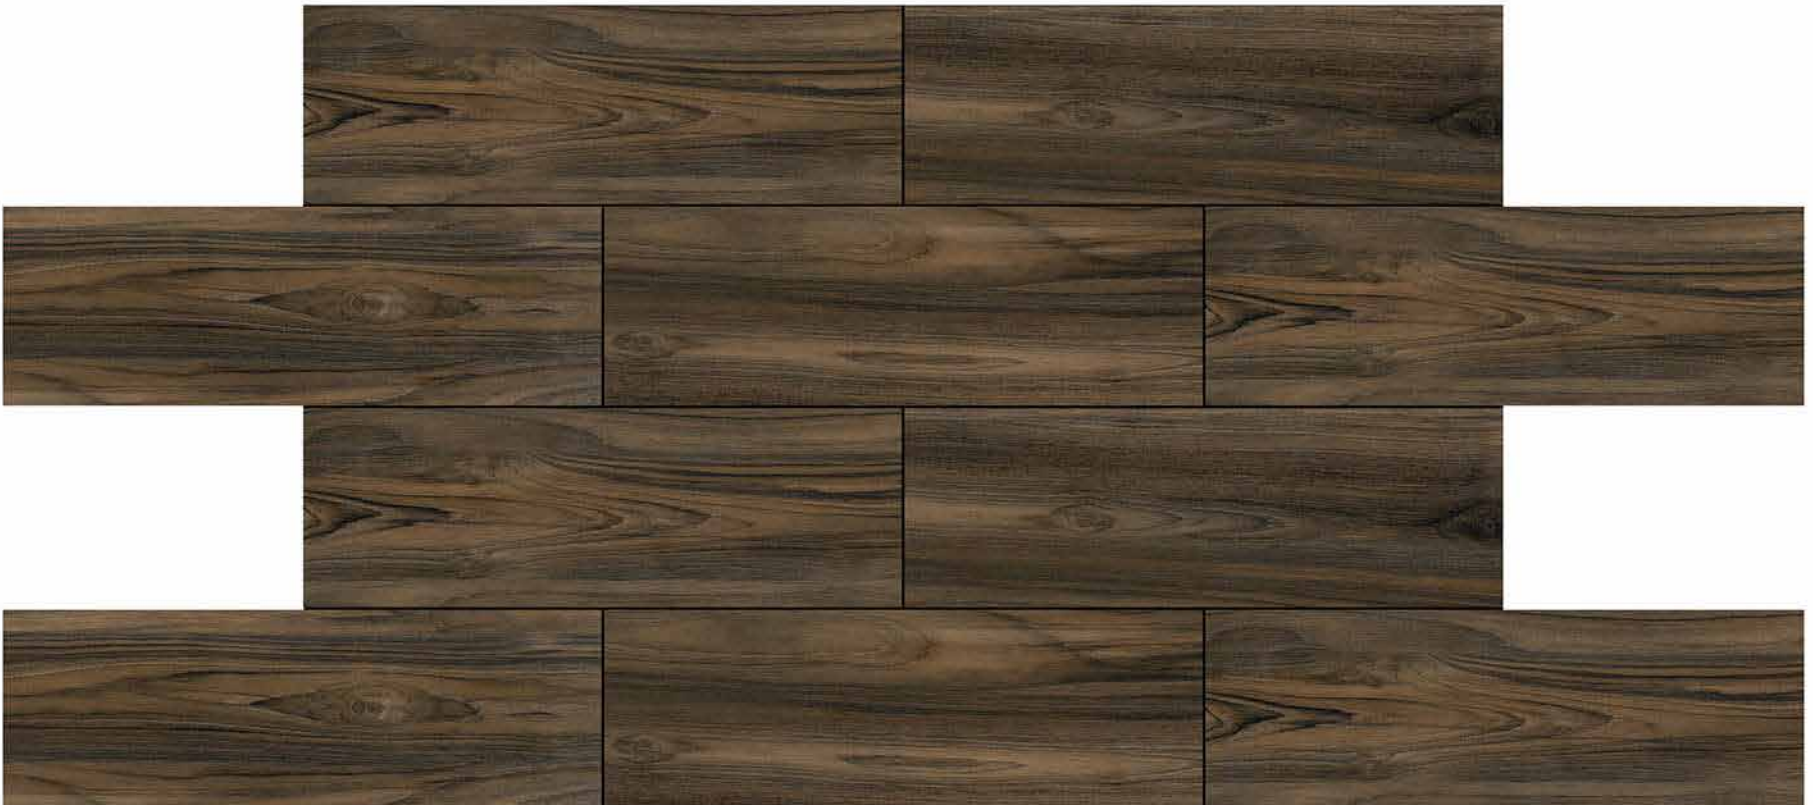

DIGITAL 200x
WALL TILES 600mm