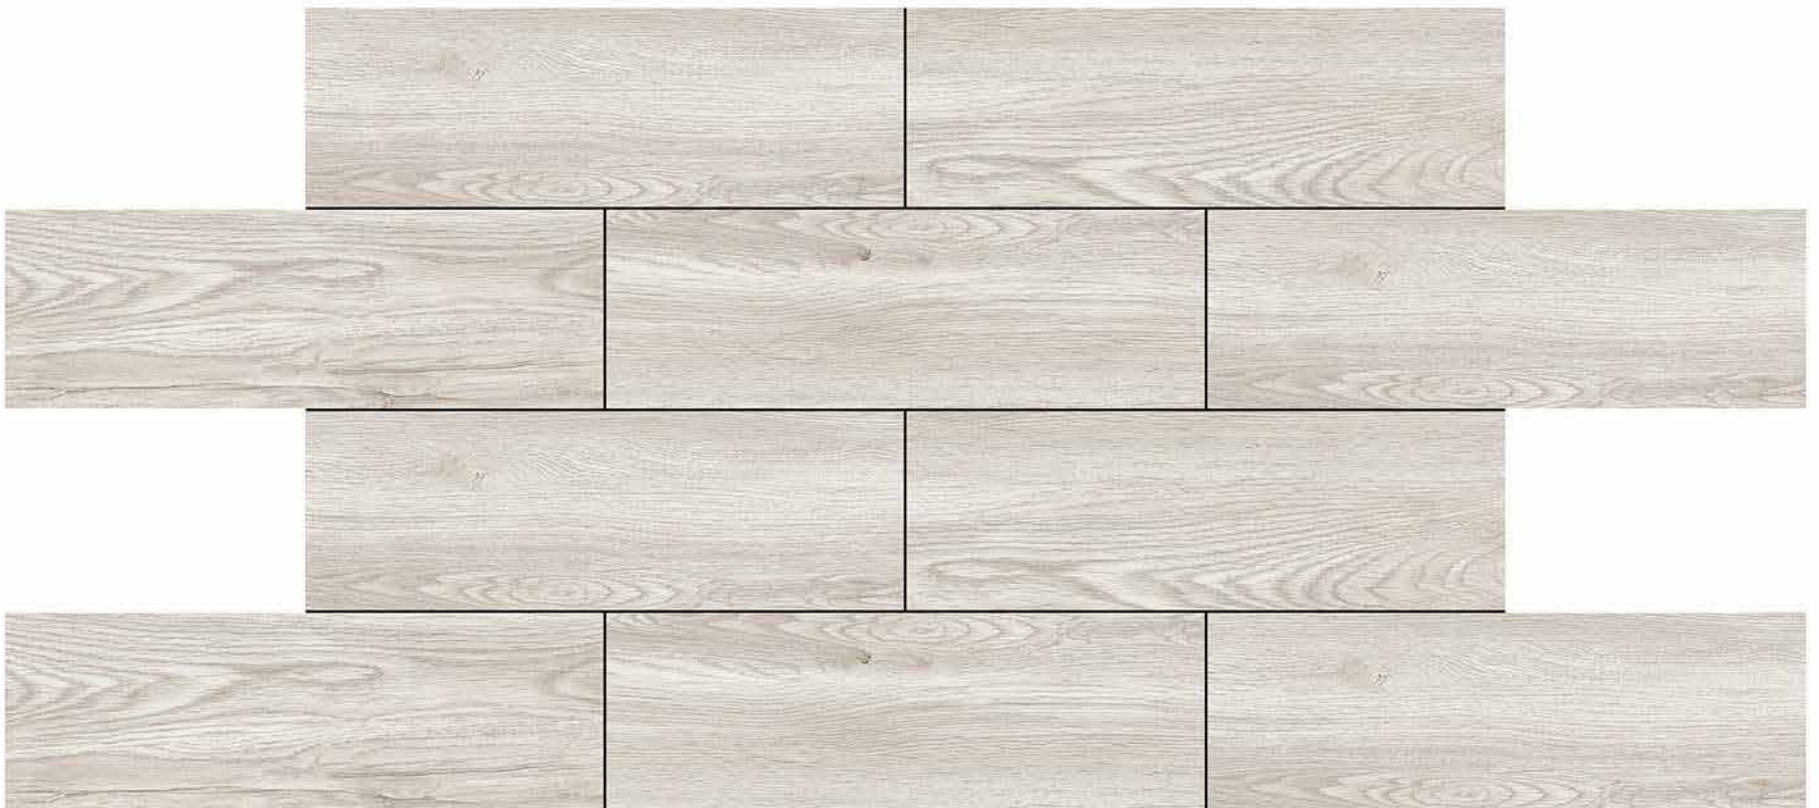

DIGITAL 200x
WALL TILES 600mm

resistant to salts | eco sustainable | fire proof | frost proof | random design

SIGNUS
C E R A M I C

Finish: **Matt**
Surface: **Plain**

8002

DIGITAL 200x
WALL TILES 600mm

resistant to salts | eco sustainable | fire proof | frost proof | random design