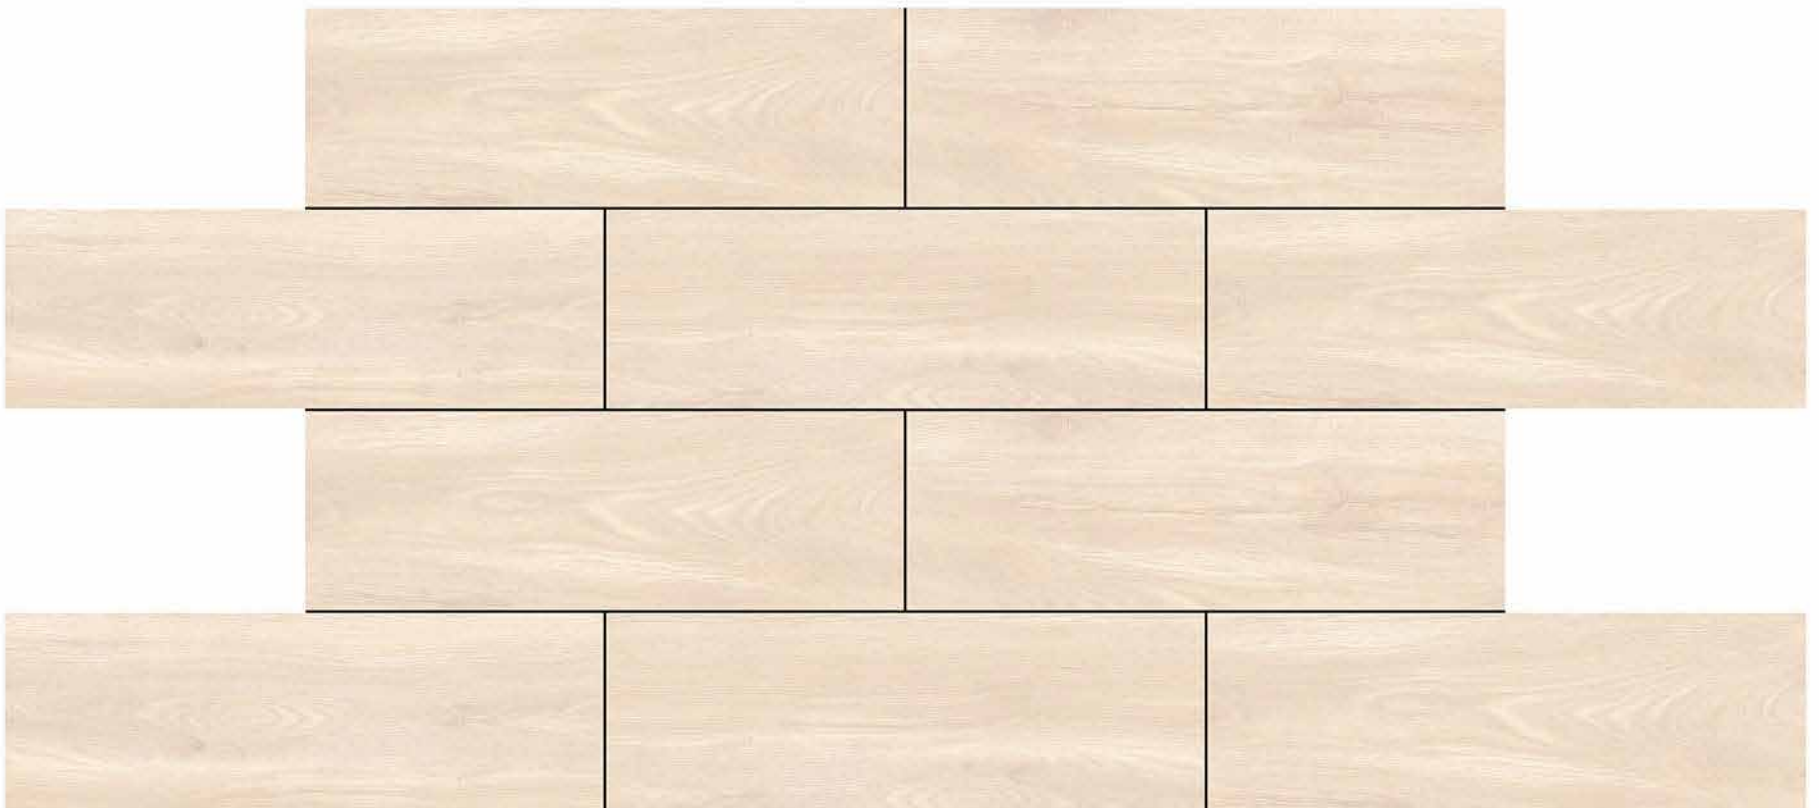

resistant to salts | eco sustainable | fire proof | frost proof | random design

SIGNUS
C E R A M I C

Finish: **Matt**
Surface: **Plain**

8006

DIGITAL 200x
WALL TILES 600mm

resistant to salts | eco sustainable | fire proof | frost proof | random design