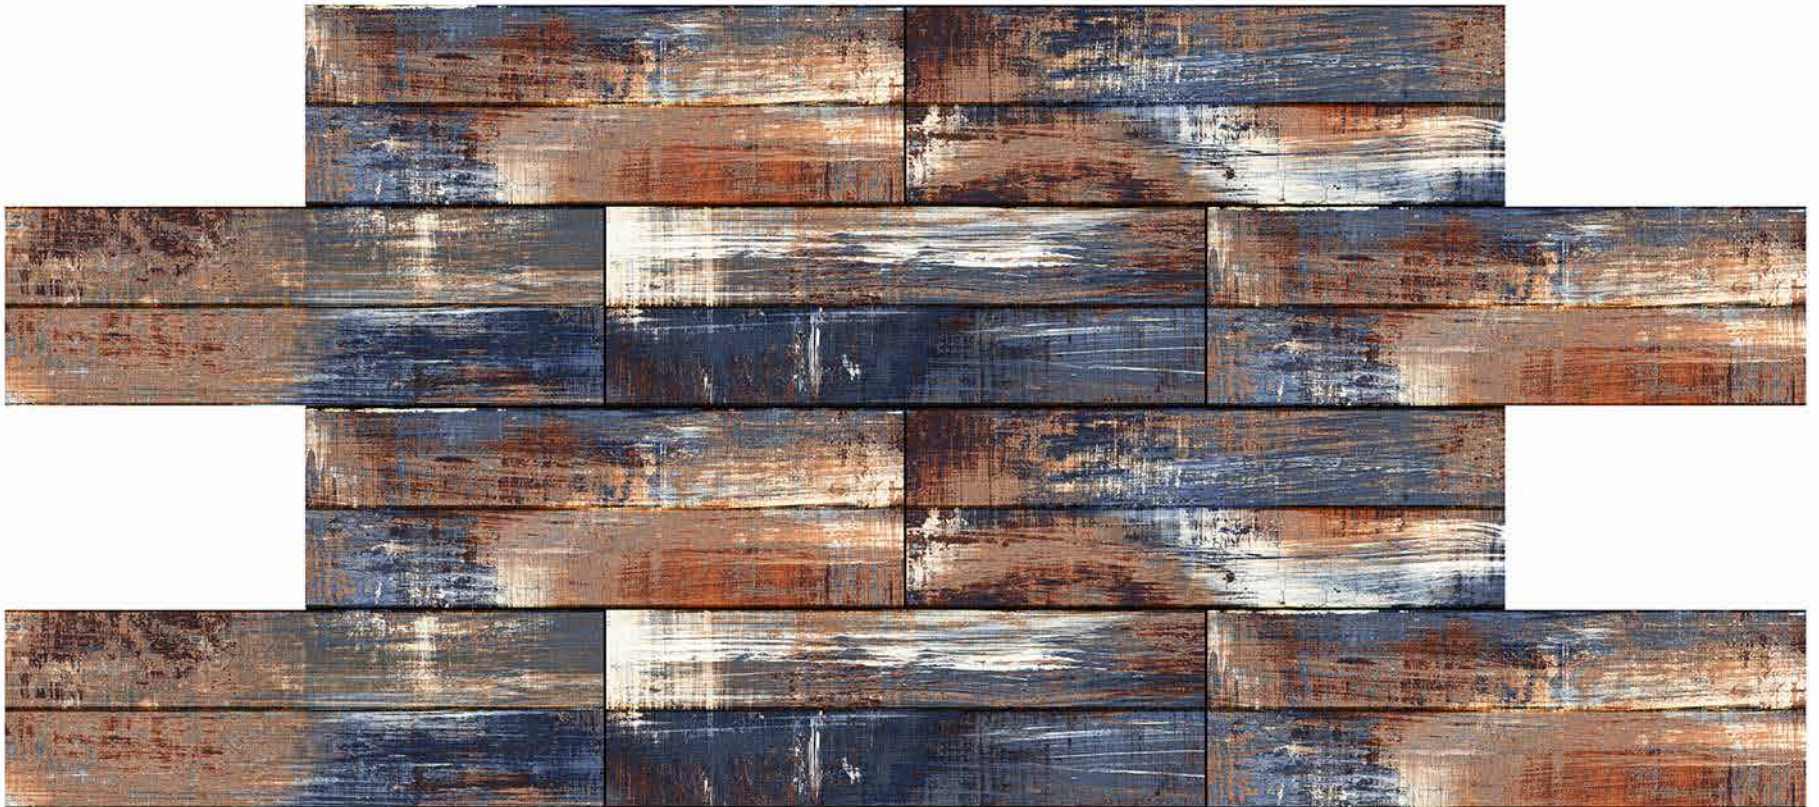

8206

DIGITAL 200x
WALL TILES 600mm

resistant to salts | eco sustainable | fire proof | frost proof | random design

SIGNUS
C E R A M I C

Finish: **Matt**
Surface: **Wood**

8207

DIGITAL 200x
WALL TILES 600mm

resistant to salts | eco sustainable | fire proof | frost proof | random design