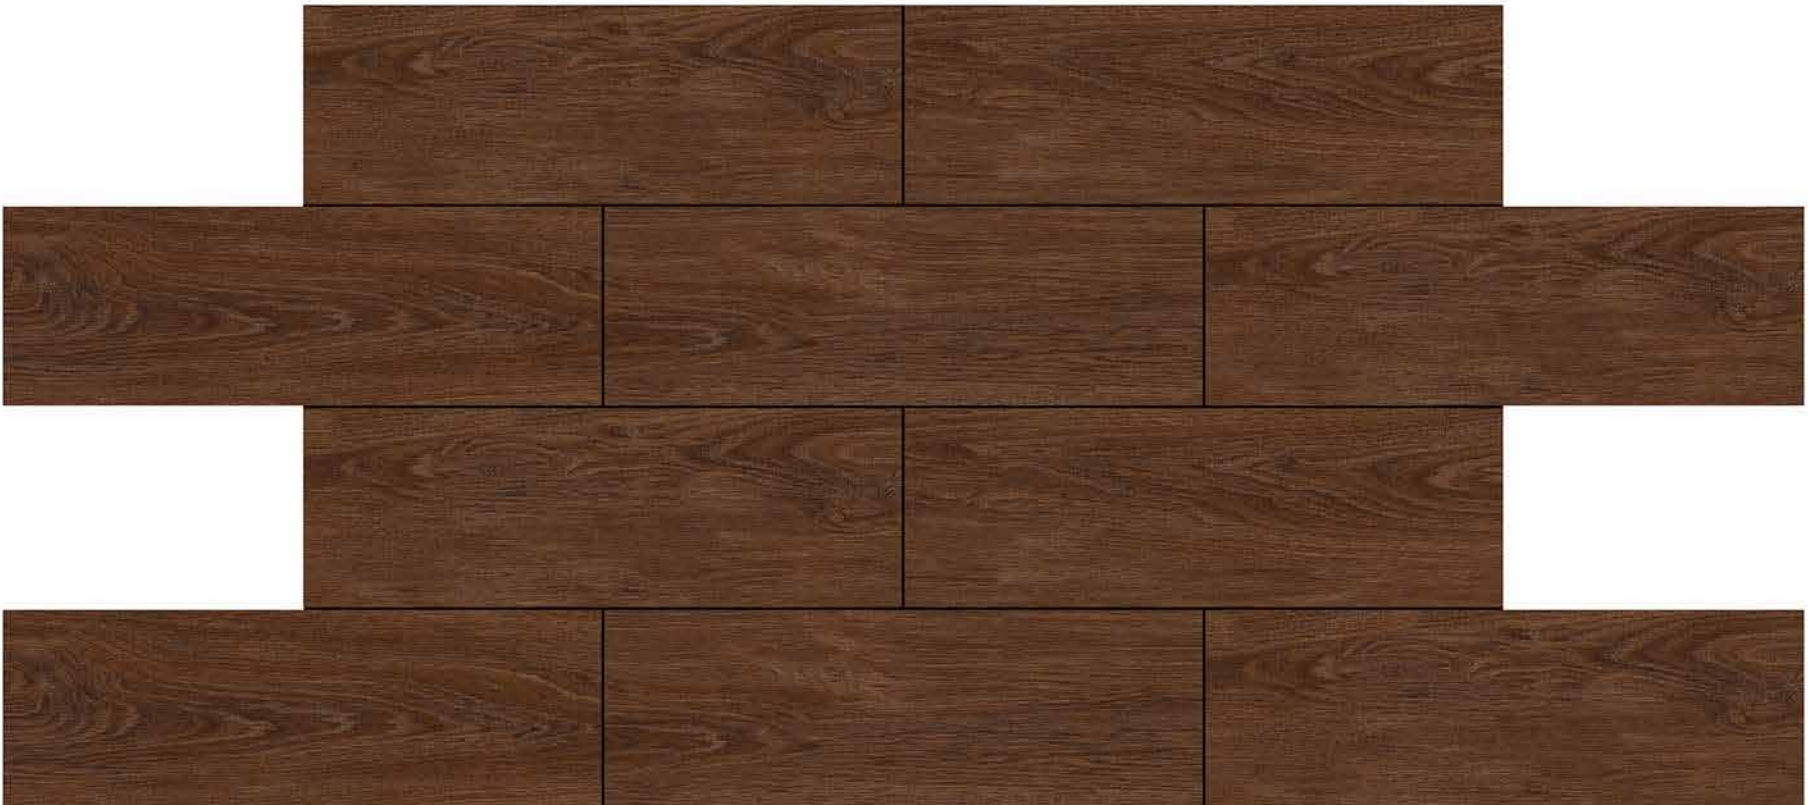

resistant to salts | eco sustainable | fire proof | frost proof | random design

SIGNUS
C E R A M I C

Finish: **Matt**
Surface: **Plain**

8034

DIGITAL 200x
WALL TILES 600mm

resistant to salts | eco sustainable | fire proof | frost proof | random design