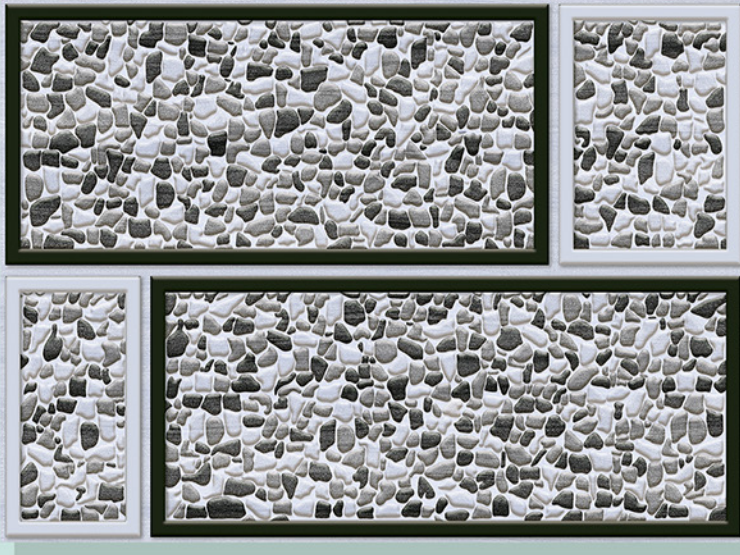

E-894

300 x 450 mm

Wall tiles

ELEVATION
SERIES

E-895

300 x 450 mm

Wall tiles

E-896