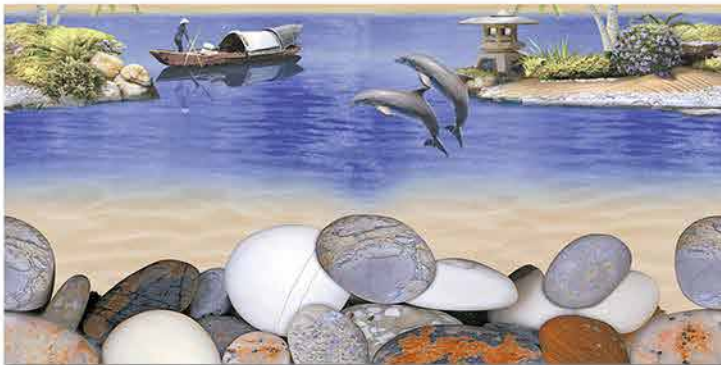

resistant to salts | eco sustainable | fire proof | frost proof | random design

Finish: **Glossy**

1180 HL 1-B

DIGITAL 300x
WALL TILES 600mm