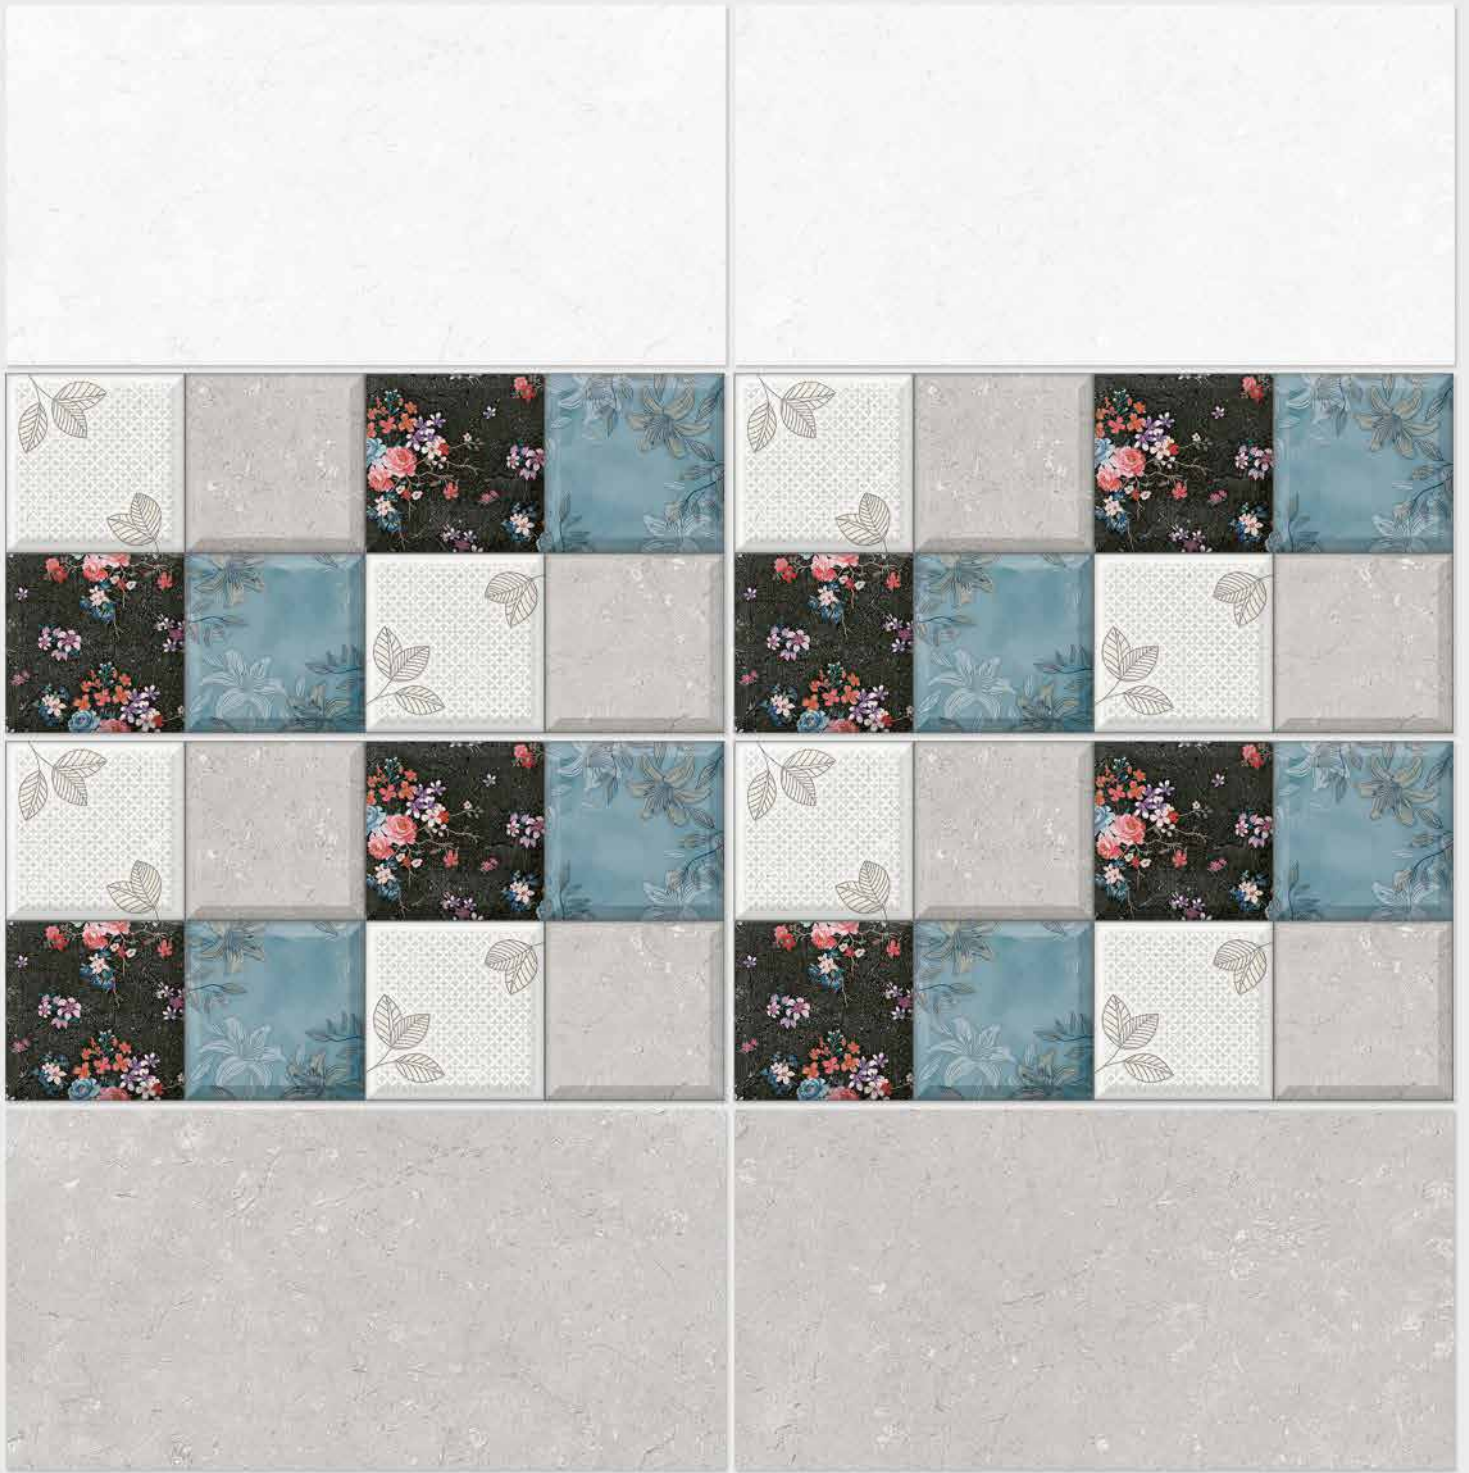

Finish: **Glossy**

1034 L

1034 HL 1

1034 D

DIGITAL 300x  
WALL TILES 600mm

resistant to salts | eco sustainable | fire proof | frost proof | random design

Finish: **Glossy**

1035 L