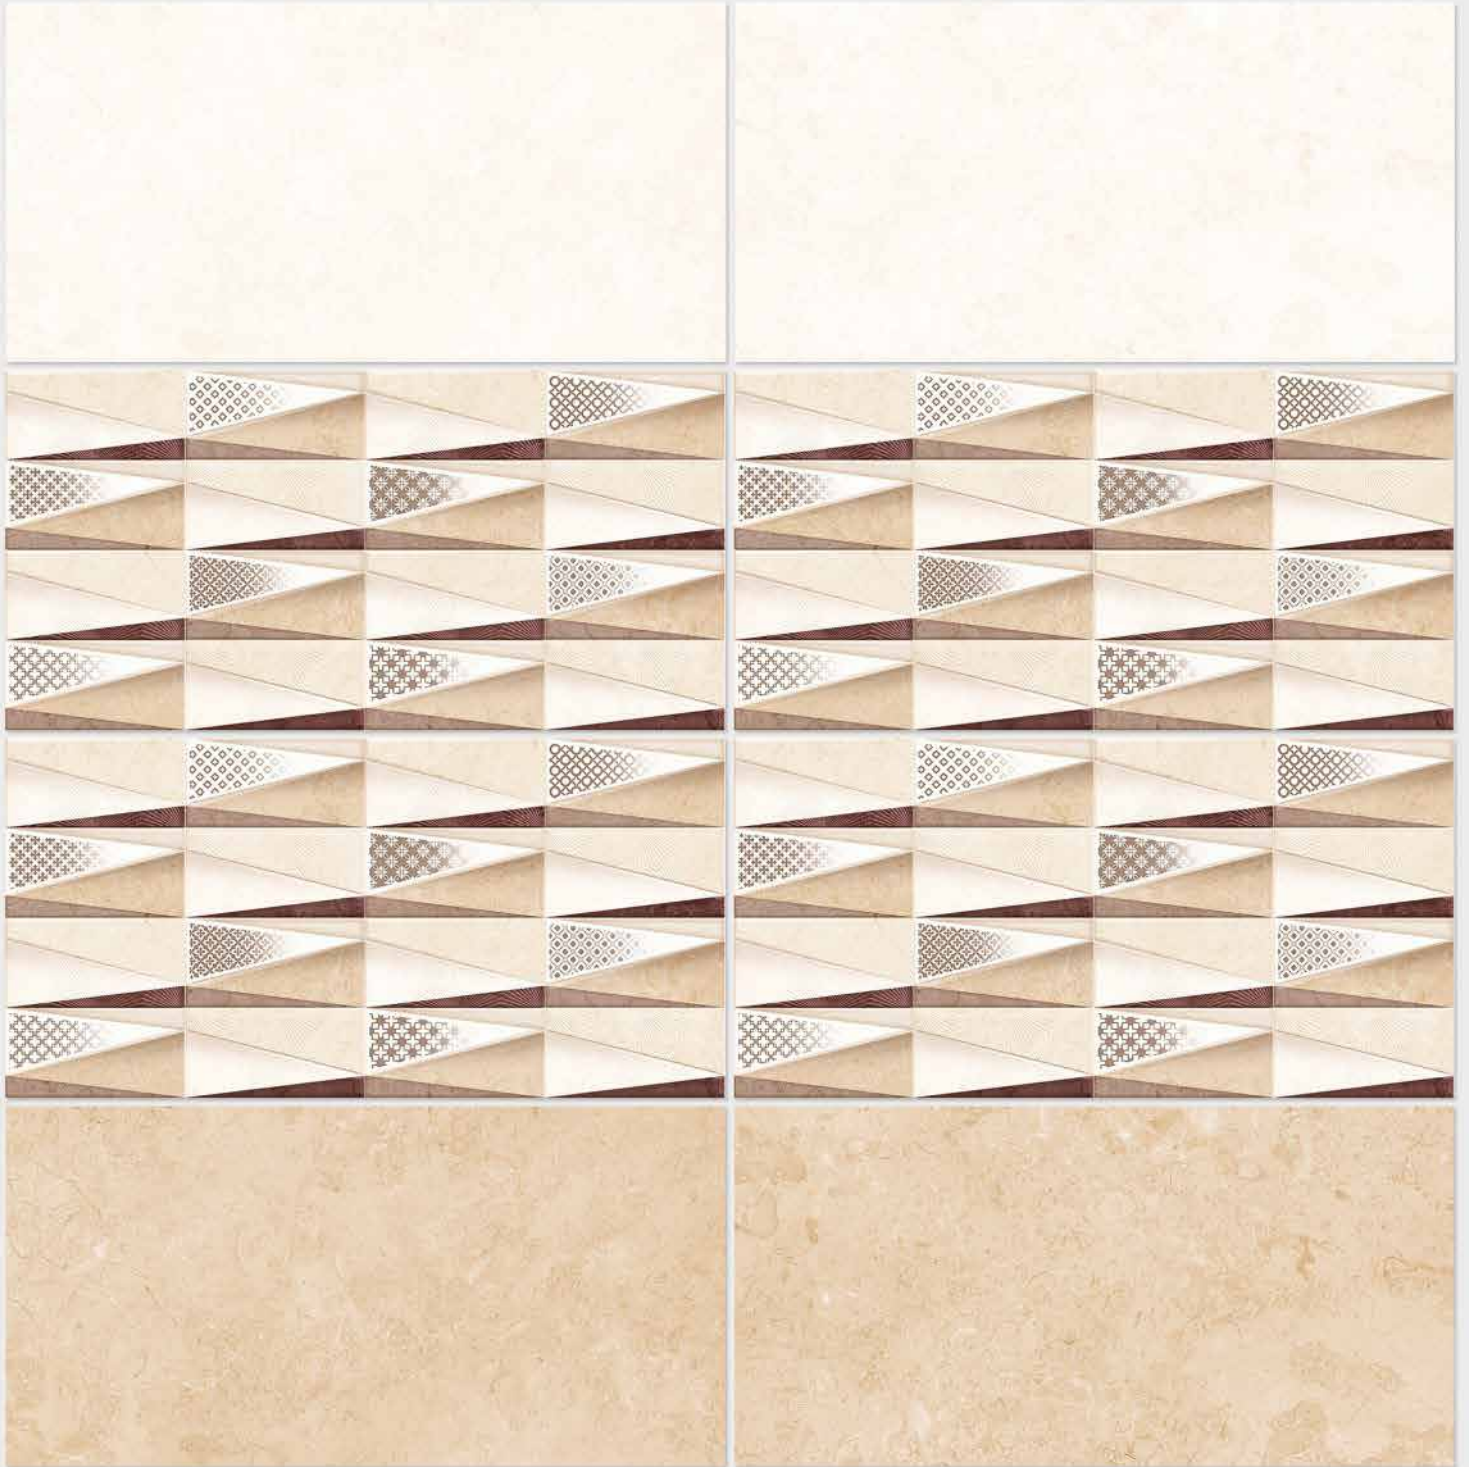

DIGITAL 300x  
WALL TILES 600mm

resistant to salts | eco sustainable | fire proof | frost proof | random design

Finish: **Glossy**

1037 L

1037 HL 1

1037 D

DIGITAL 300x  
WALL TILES 600mm

resistant to salts | eco sustainable | fire proof | frost proof | random design