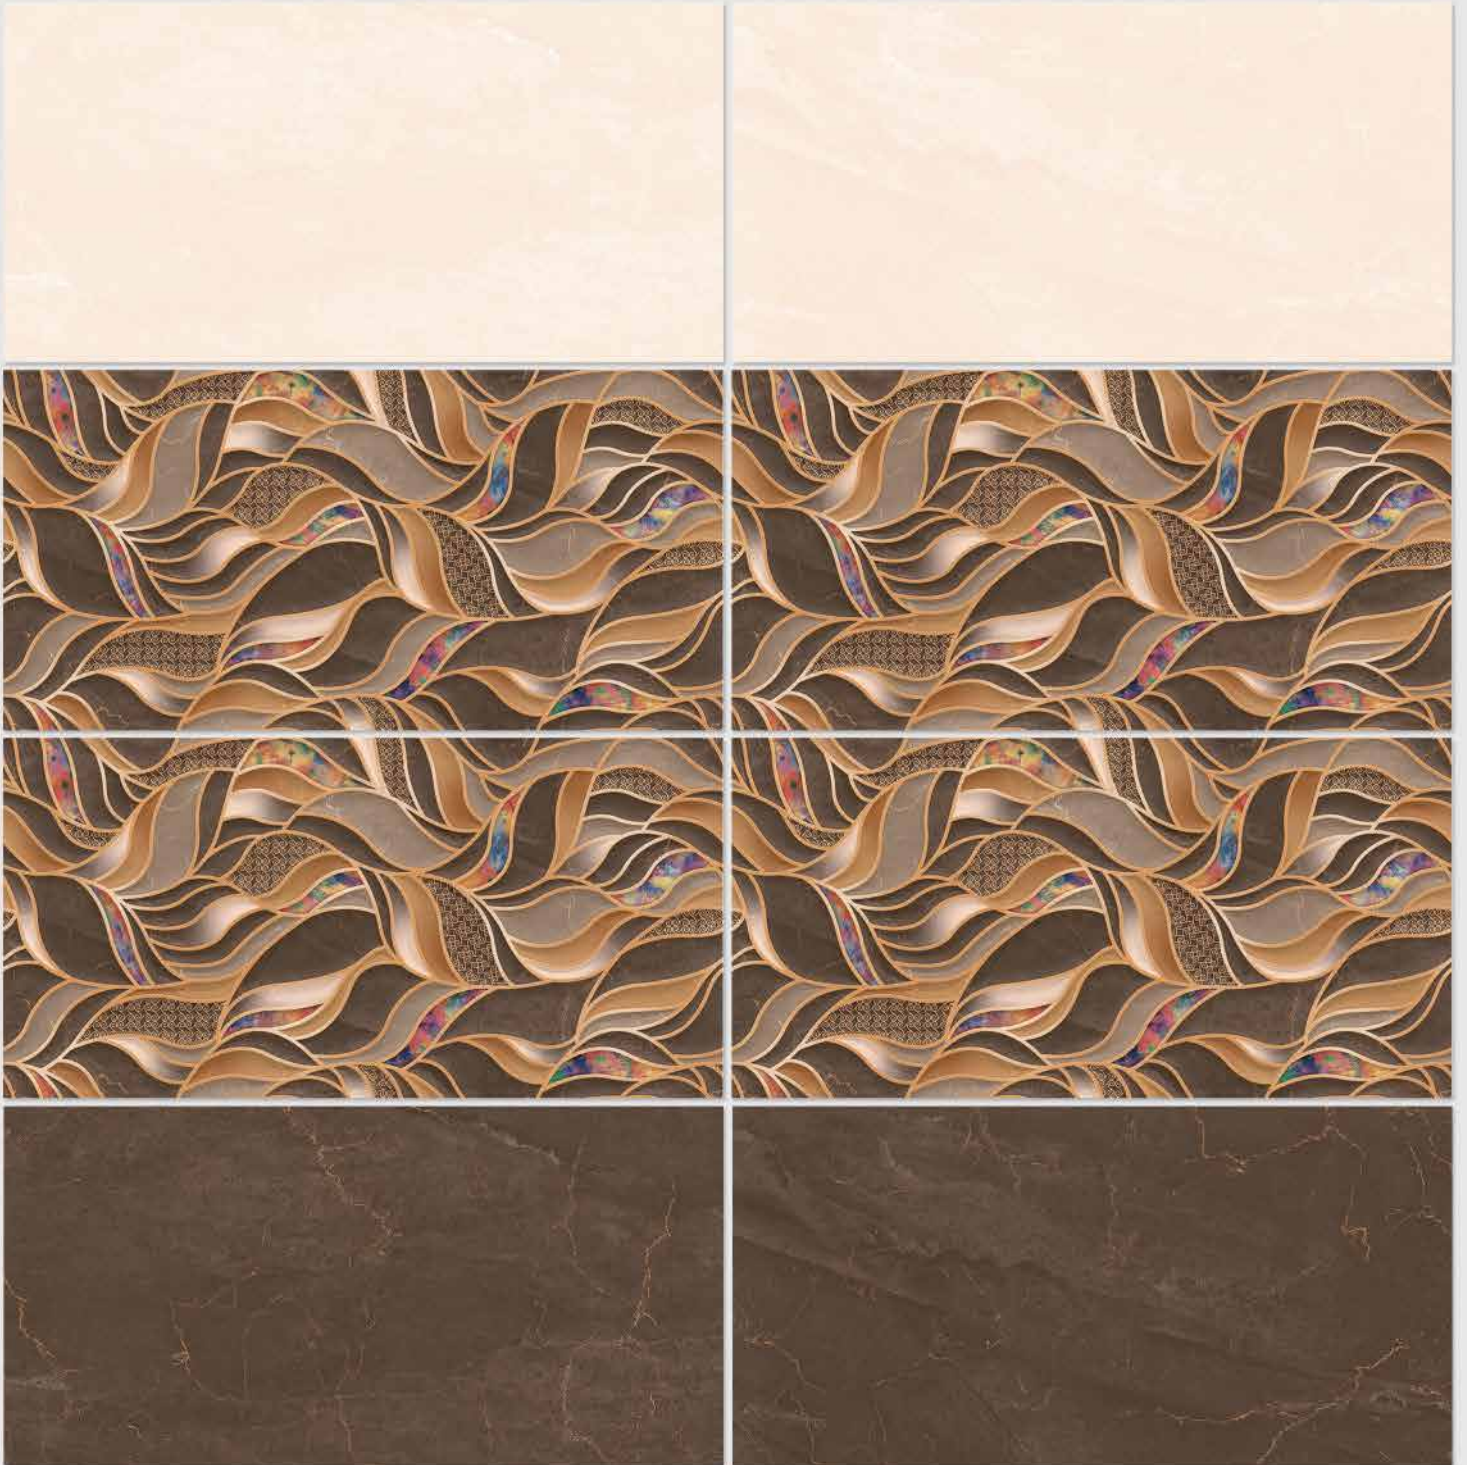

Finish: **Glossy**

1019 L

1019 HL 1

1019 D

DIGITAL 300x  
WALL TILES 600mm

resistant to salts | eco sustainable | fire proof | frost proof | random design

Finish: **Glossy**

1020 L