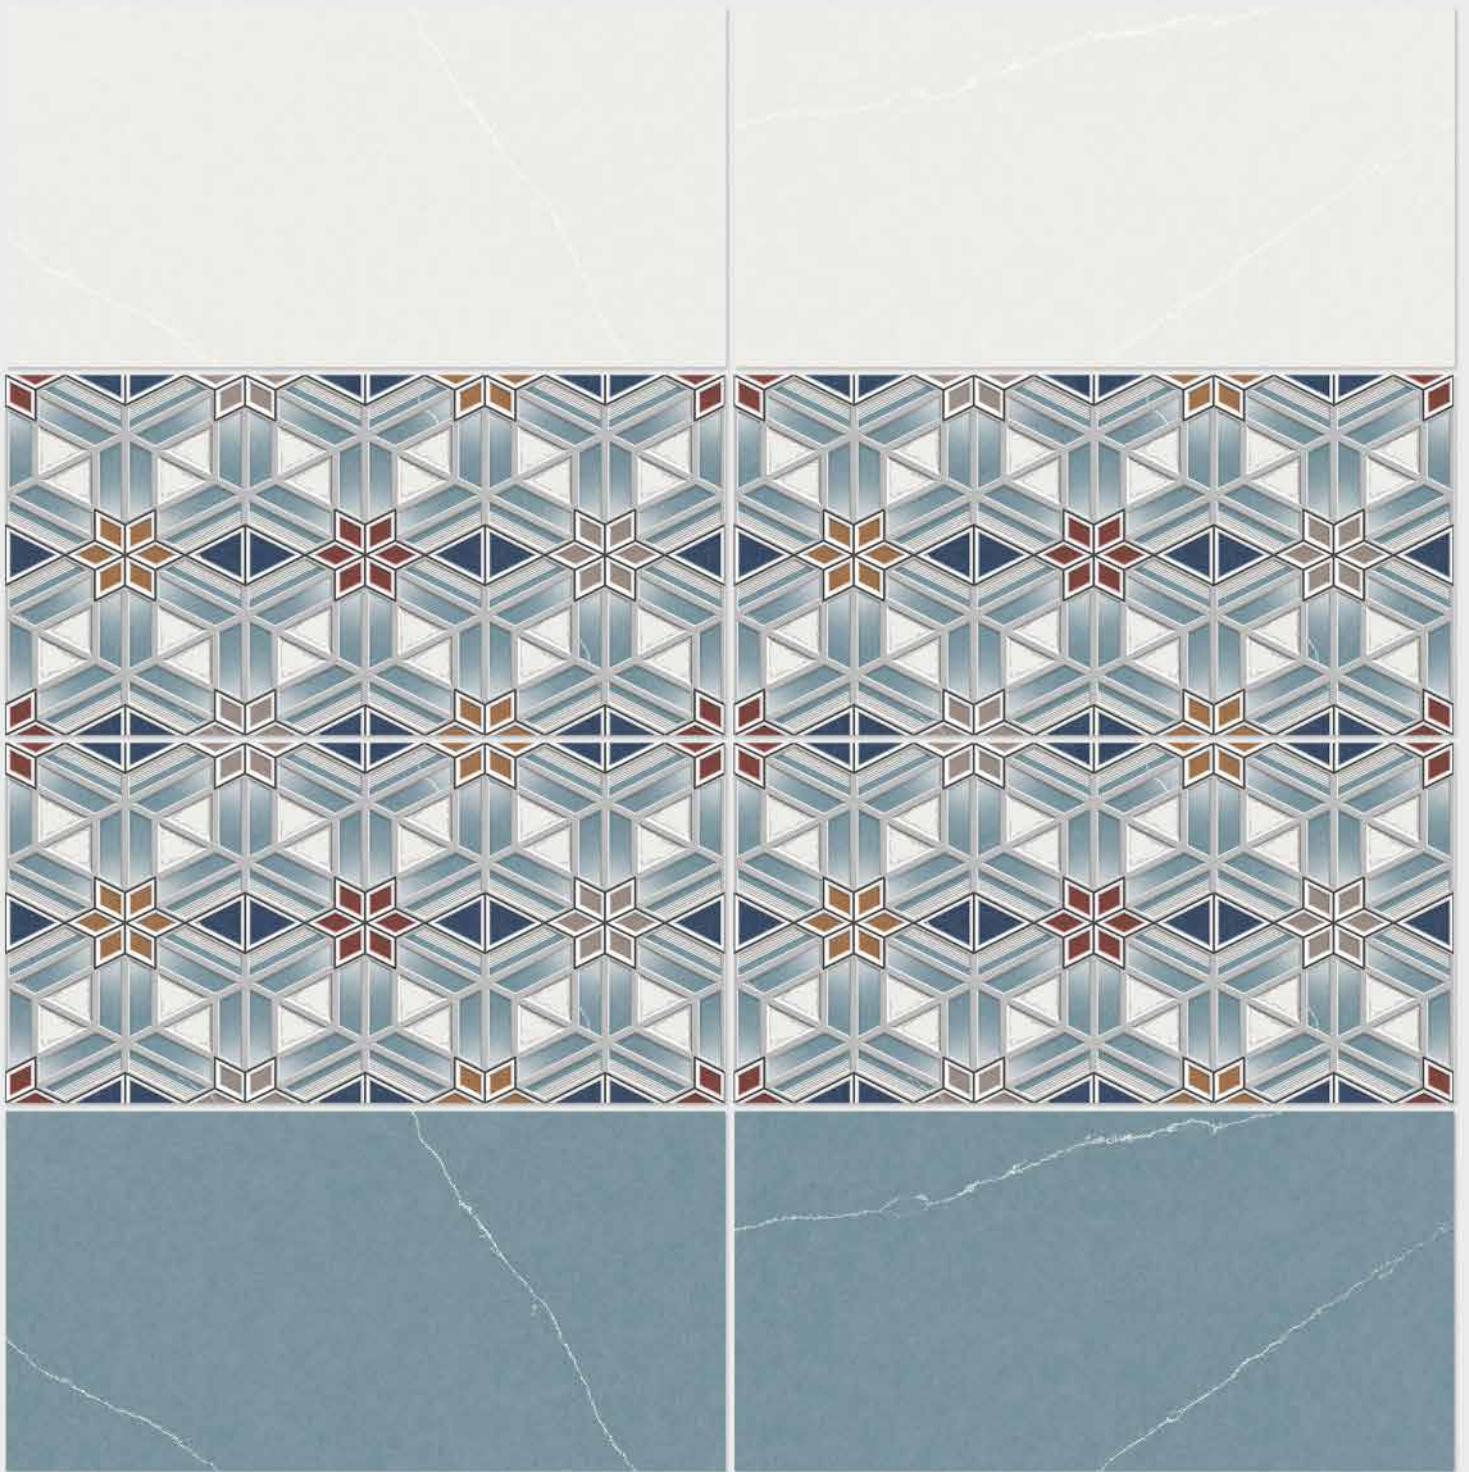

Finish: **Glossy**

1011 L

1011 HL 1

1011 D

DIGITAL 300x  
WALL TILES 600mm

resistant to salts | eco sustainable | fire proof | frost proof | random design

Finish: **Glossy**

1012 L