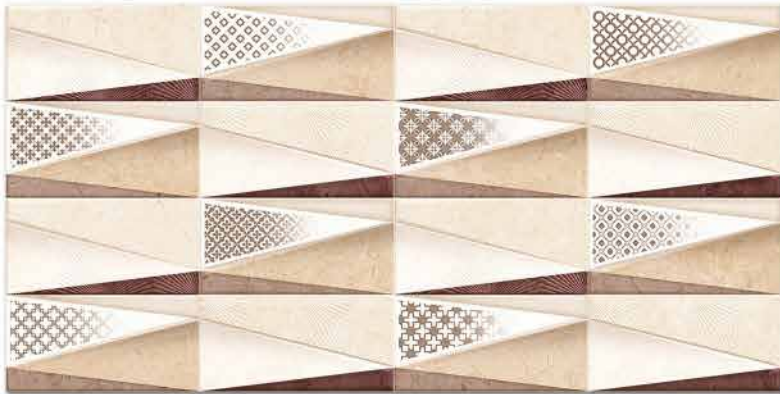

DIGITAL 300x  
WALL TILES 600mm

resistant to salts | eco sustainable | fire proof | frost proof | random design

Finish: **Glossy**

1037 L

1037 HL 1

1037 D

DIGITAL 300x  
WALL TILES 600mm

resistant to salts | eco sustainable | fire proof | frost proof | random design