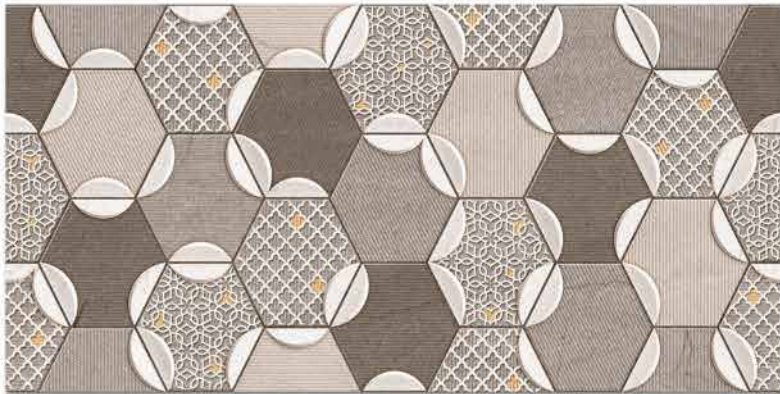

1028 HL 1

1028 D

DIGITAL 300x  
WALL TILES 600mm

resistant to salts | eco sustainable | fire proof | frost proof | random design

Finish: **Glossy**

1029 L

1029 HL 1

1029 D