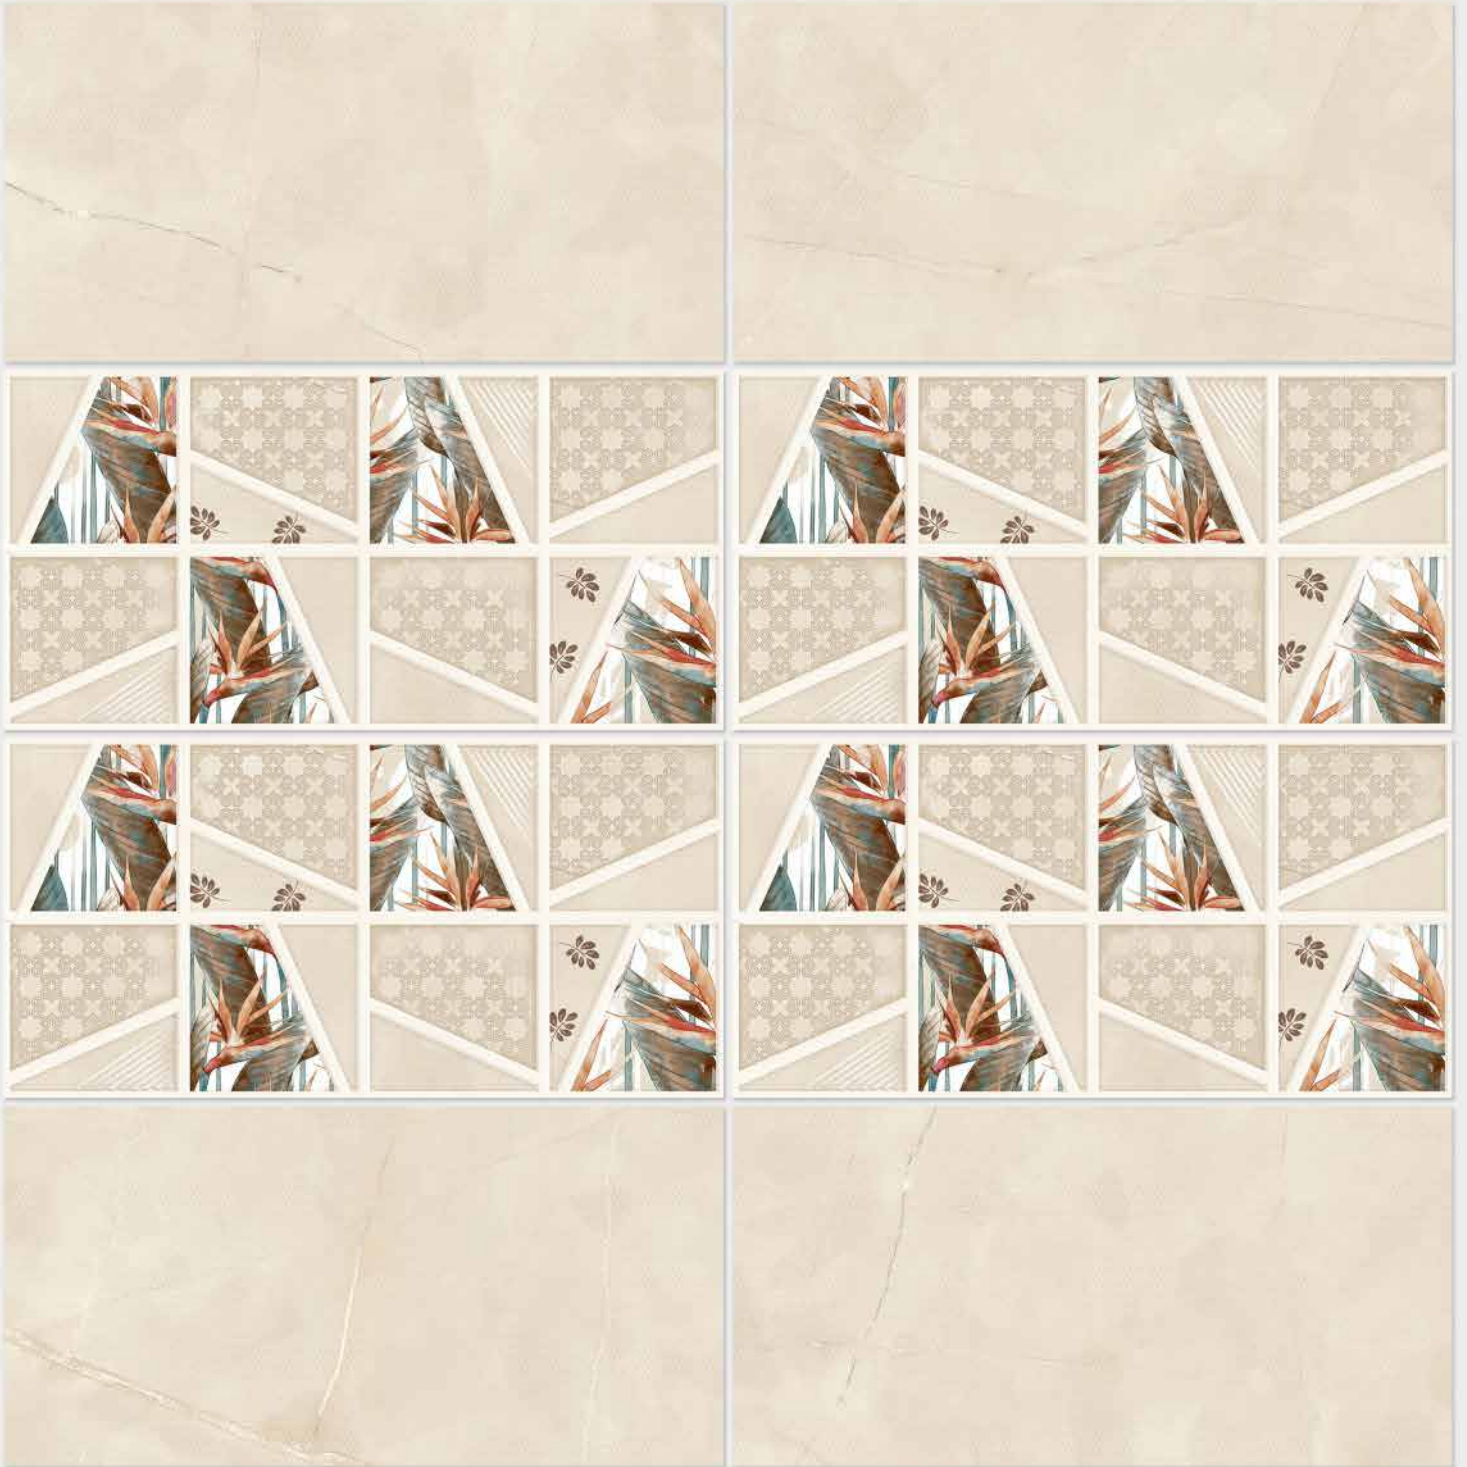

DIGITAL 300x  
WALL TILES 600mm

resistant to salts | eco sustainable | fire proof | frost proof | random design

Finish: **Glossy**

1010 L

1010 HL 1

1010 L

DIGITAL 300x  
WALL TILES 600mm

resistant to salts | eco sustainable | fire proof | frost proof | random design