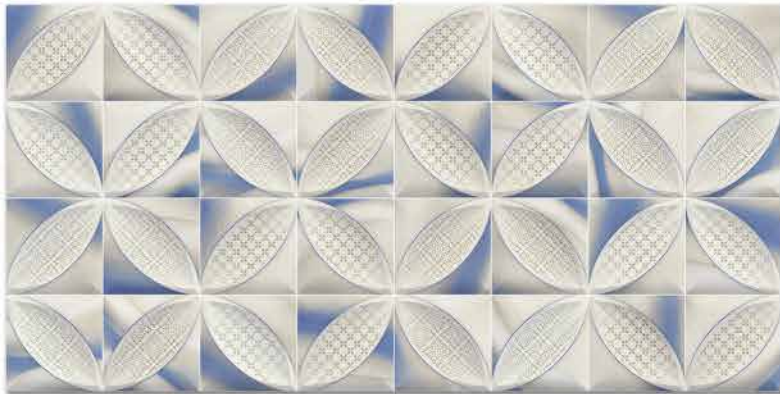

resistant to salts | eco sustainable | fire proof | frost proof | random design

Finish: **Glossy**

1031 HL 1

DIGITAL 300x
WALL TILES 600mm