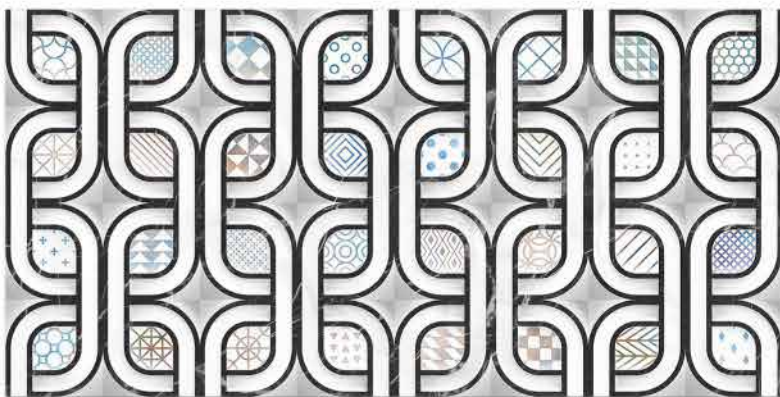

1020 HL 1

1020 L

DIGITAL 300x  
WALL TILES 600mm

resistant to salts | eco sustainable | fire proof | frost proof | random design

Finish: **Glossy**

1021 L

1021 HL 1

1021 L