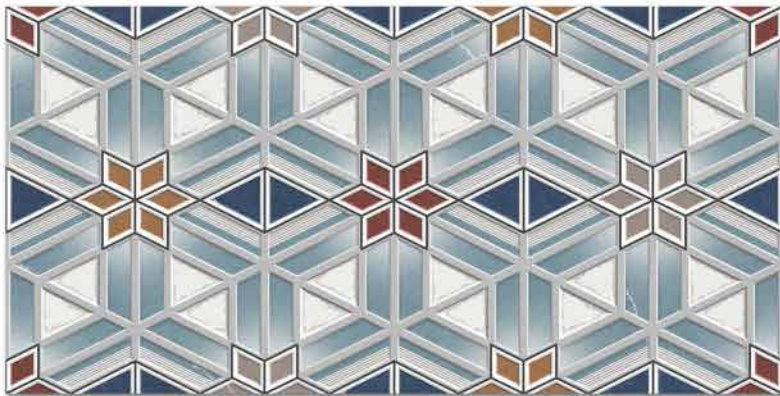

resistant to salts | eco sustainable | fire proof | frost proof | random design

Finish: **Glossy**

1011 HL 1

DIGITAL 300x
WALL TILES 600mm