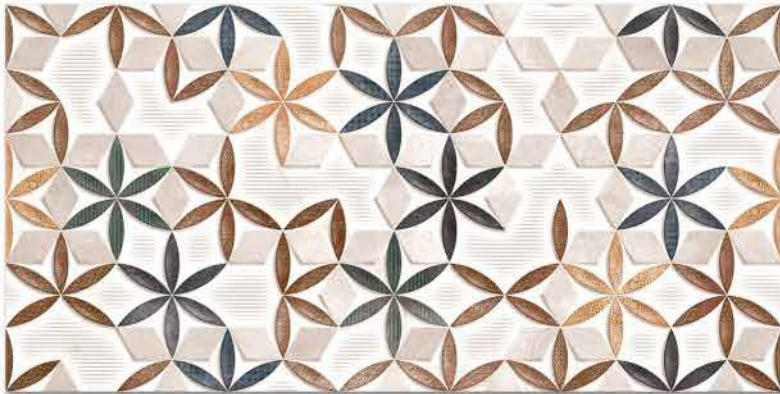

1012 HL 1

1012 D

DIGITAL 300x  
WALL TILES 600mm

resistant to salts | eco sustainable | fire proof | frost proof | random design

Finish: **Glossy**

1013 L

1013 HL 1

1013 L