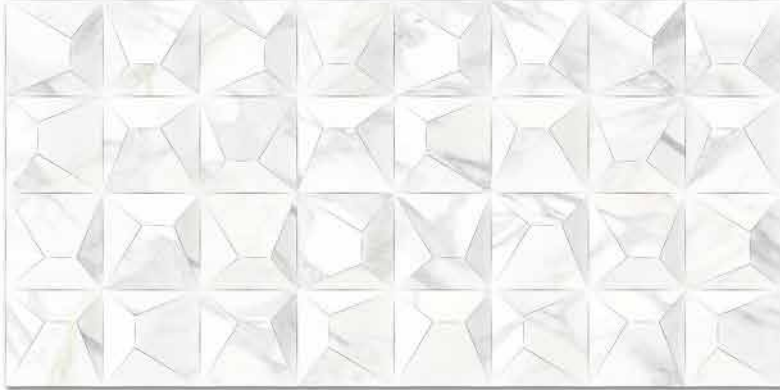

Finish: **Glossy**

1019 L

1019 HL 1

1019 D

DIGITAL 300x  
WALL TILES 600mm

resistant to salts | eco sustainable | fire proof | frost proof | random design

Finish: **Glossy**

1020 L