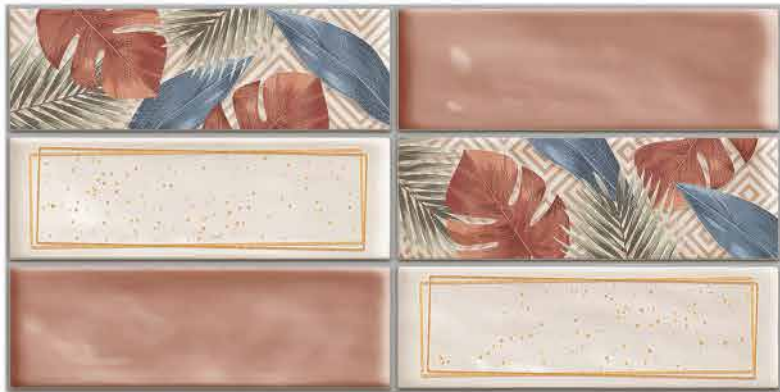

DIGITAL 300x  
WALL TILES 600mm

resistant to salts | eco sustainable | fire proof | frost proof | random design

Finish: **Glossy**

1026 L

1026 HL 1

1026 D

DIGITAL 300x  
WALL TILES 600mm

resistant to salts | eco sustainable | fire proof | frost proof | random design