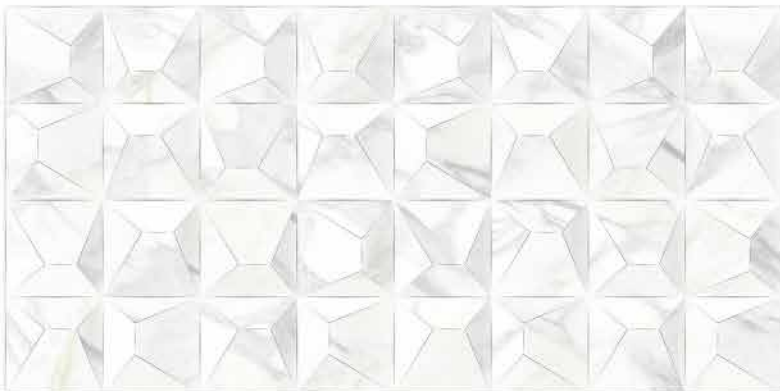

1020 L

DIGITAL 300x
WALL TILES 600mm