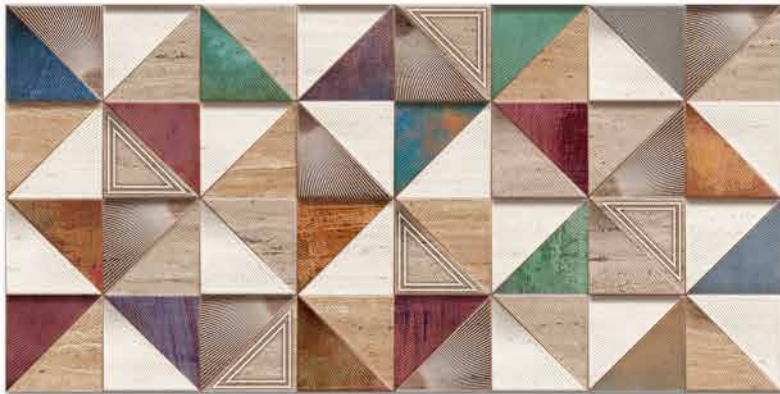

DIGITAL 300x  
WALL TILES 600mm

resistant to salts | eco sustainable | fire proof | frost proof | random design

Finish: **Glossy**

1030 L

1030 HL 1

1030 D

DIGITAL 300x  
WALL TILES 600mm

resistant to salts | eco sustainable | fire proof | frost proof | random design