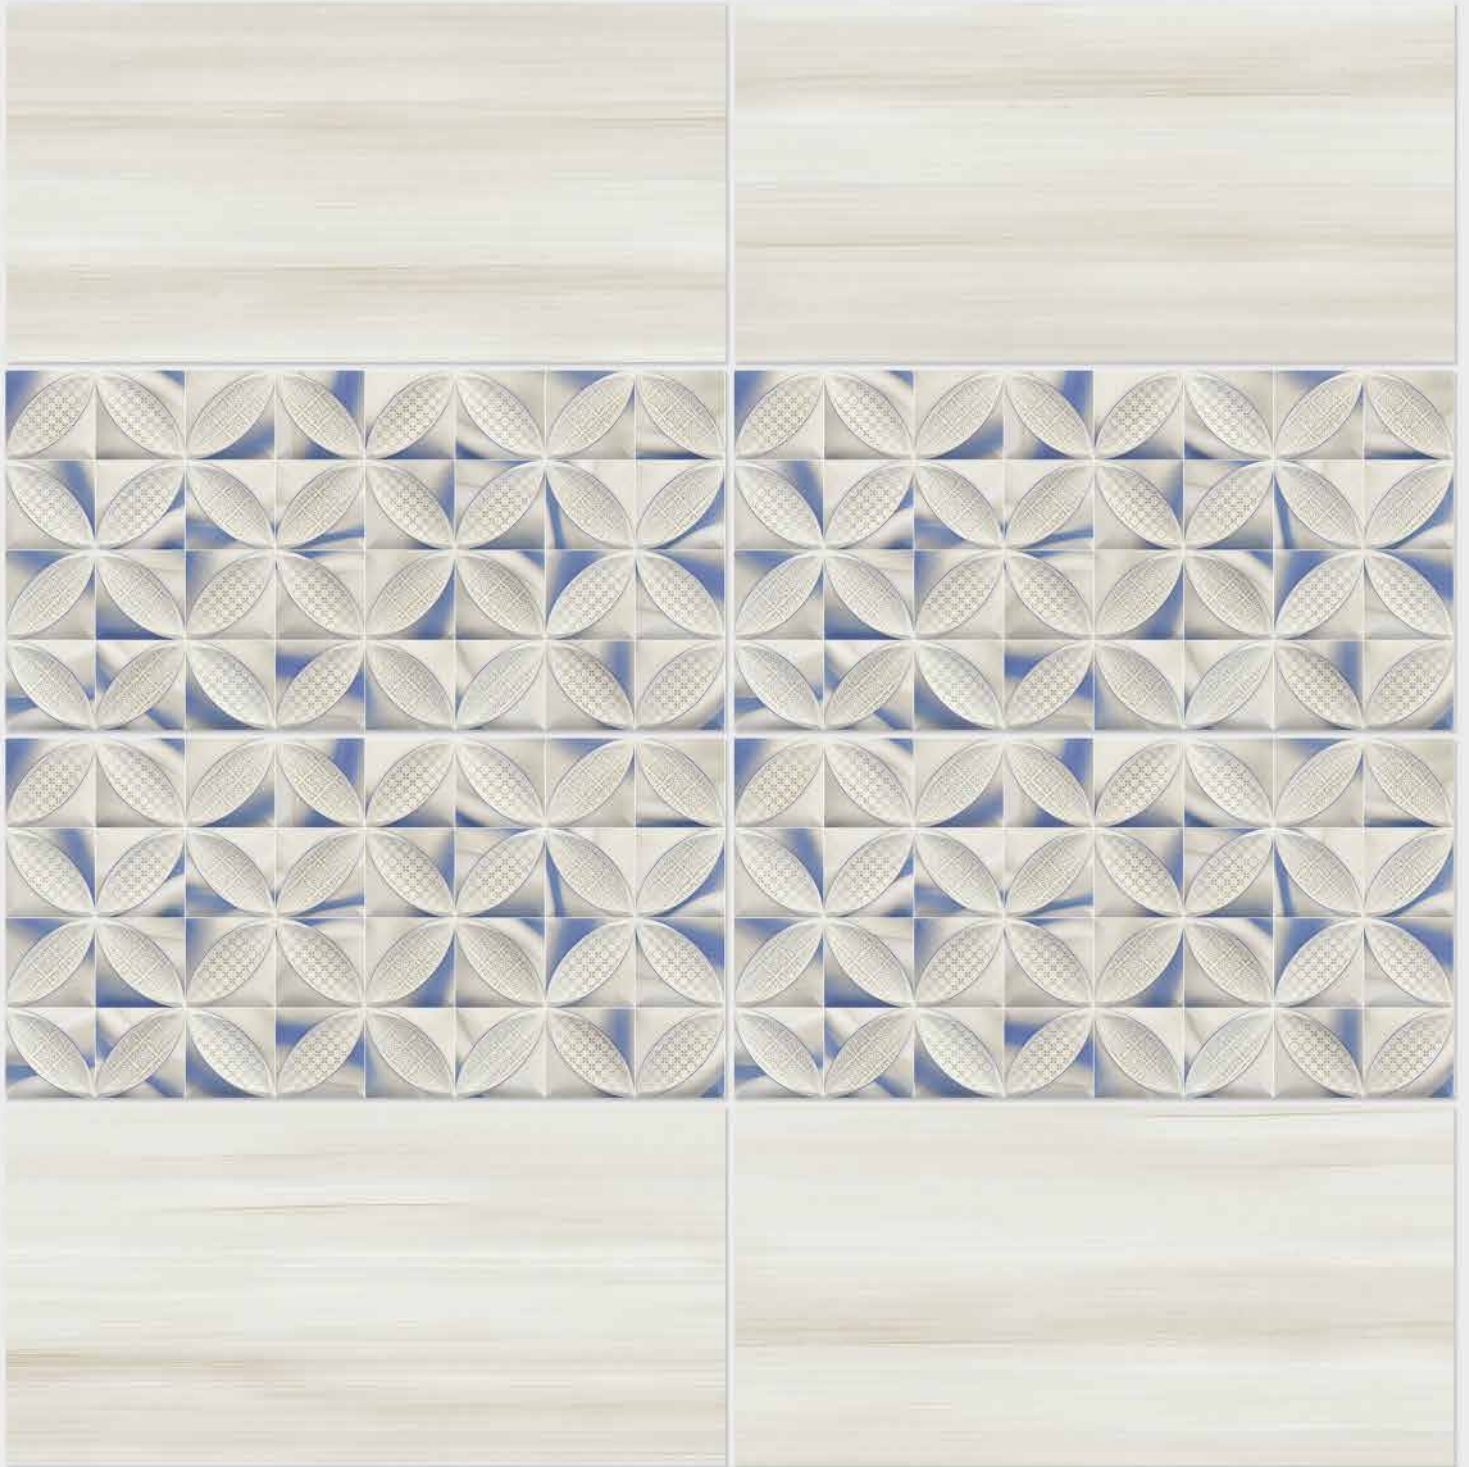

Finish: **Glossy**

1031 L

1031 HL 1

1031 L

DIGITAL 300x  
WALL TILES 600mm

resistant to salts | eco sustainable | fire proof | frost proof | random design

Finish: **Glossy**

1032 L