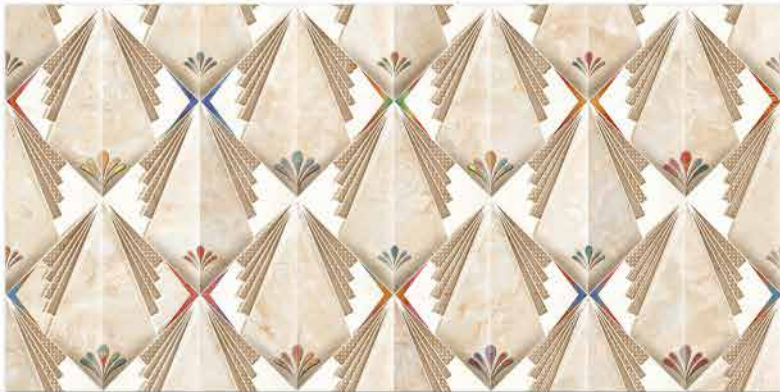

Finish: **Glossy**

1038 L

1038 HL 1

1038 D

DIGITAL 300x  
WALL TILES 600mm

resistant to salts | eco sustainable | fire proof | frost proof | random design

Finish: **Glossy**

1039 L