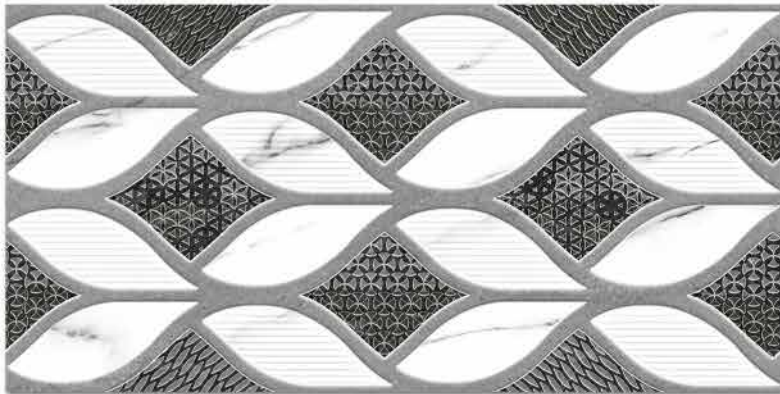

1032 HL 1

1032 L

DIGITAL 300x  
WALL TILES 600mm

resistant to salts | eco sustainable | fire proof | frost proof | random design

Finish: **Glossy**

1032 L

1032 HL 2

1032 L