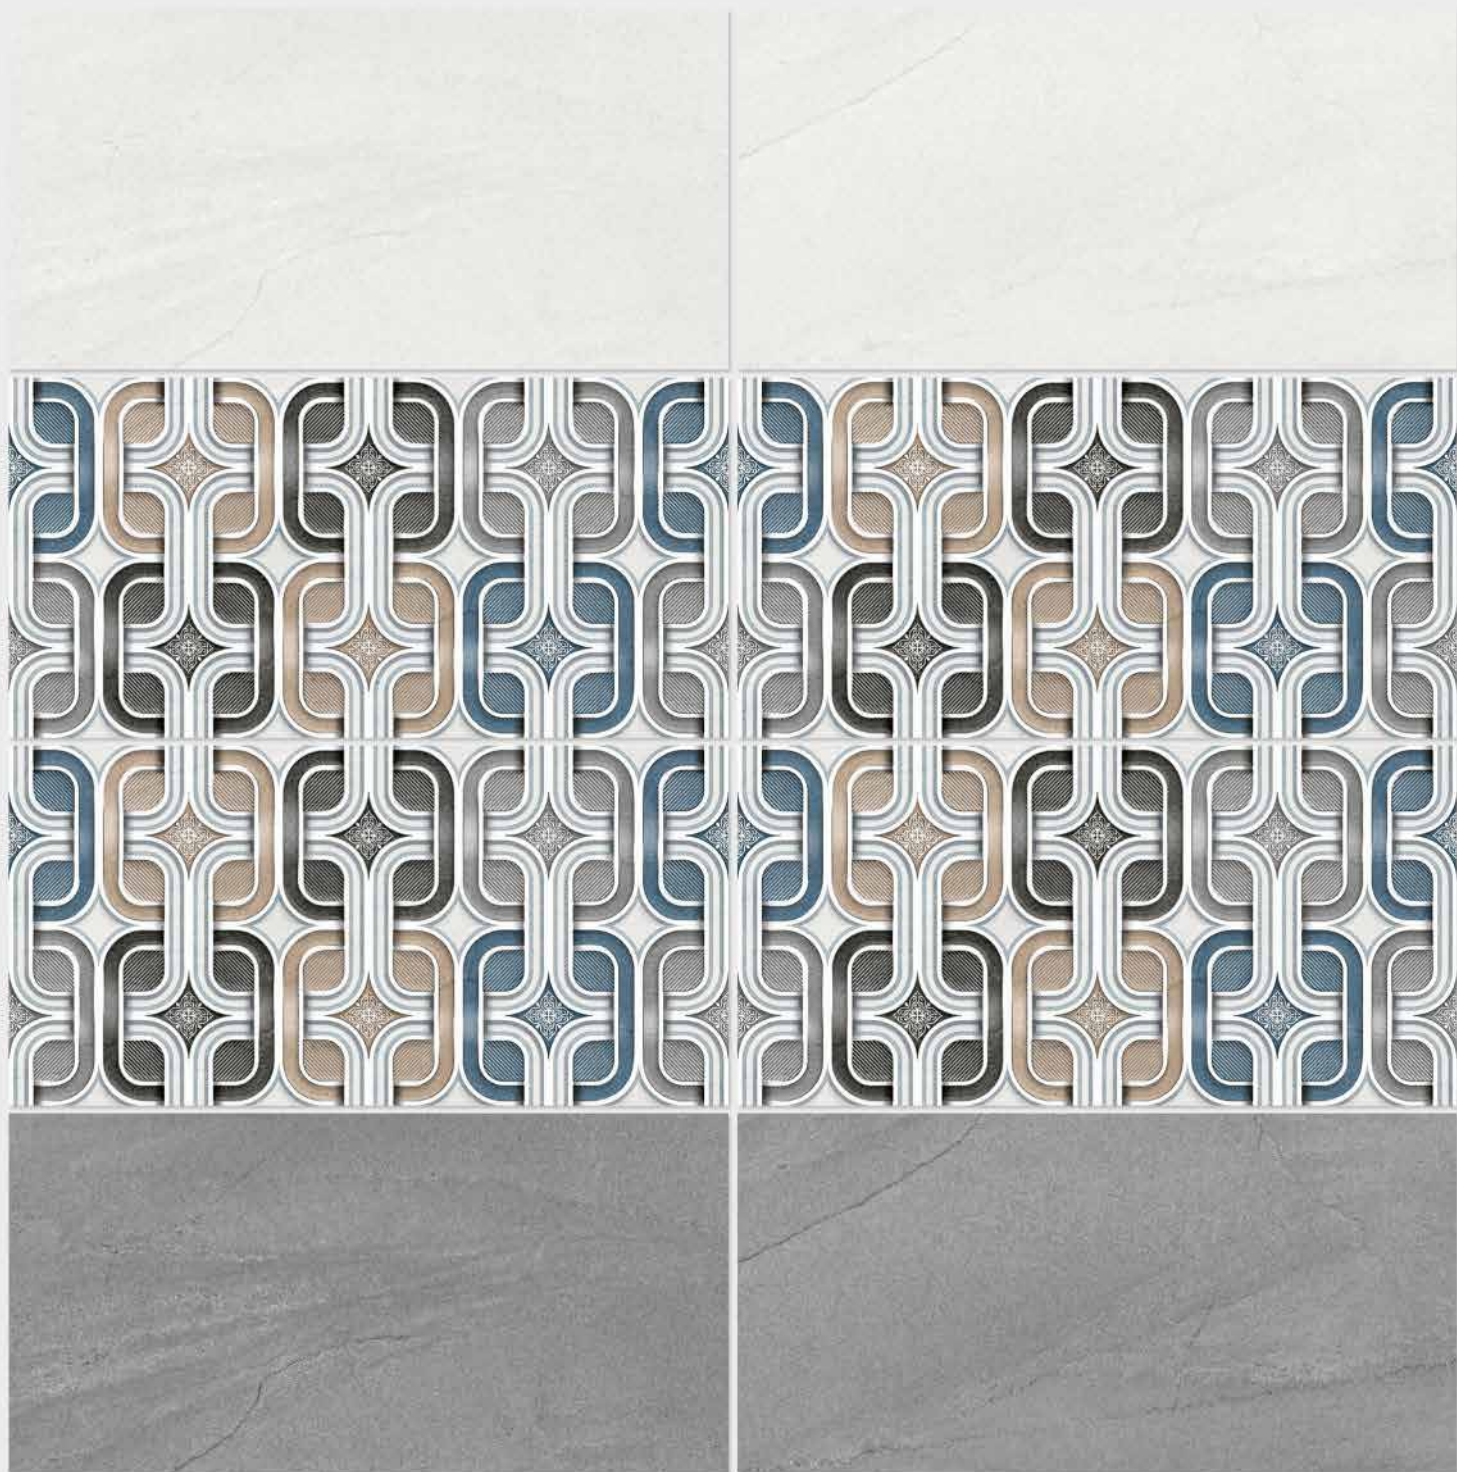

1136 HL 1

1136 D

DIGITAL 300x
WALL TILES 600mm

SIGNUS
C E R A M I C

Tile Shown
1136

resistant to salts | eco sustainable | fire proof | frost proof | random design

SIGNUS
C E R A M I C

Finish: **Glossy**