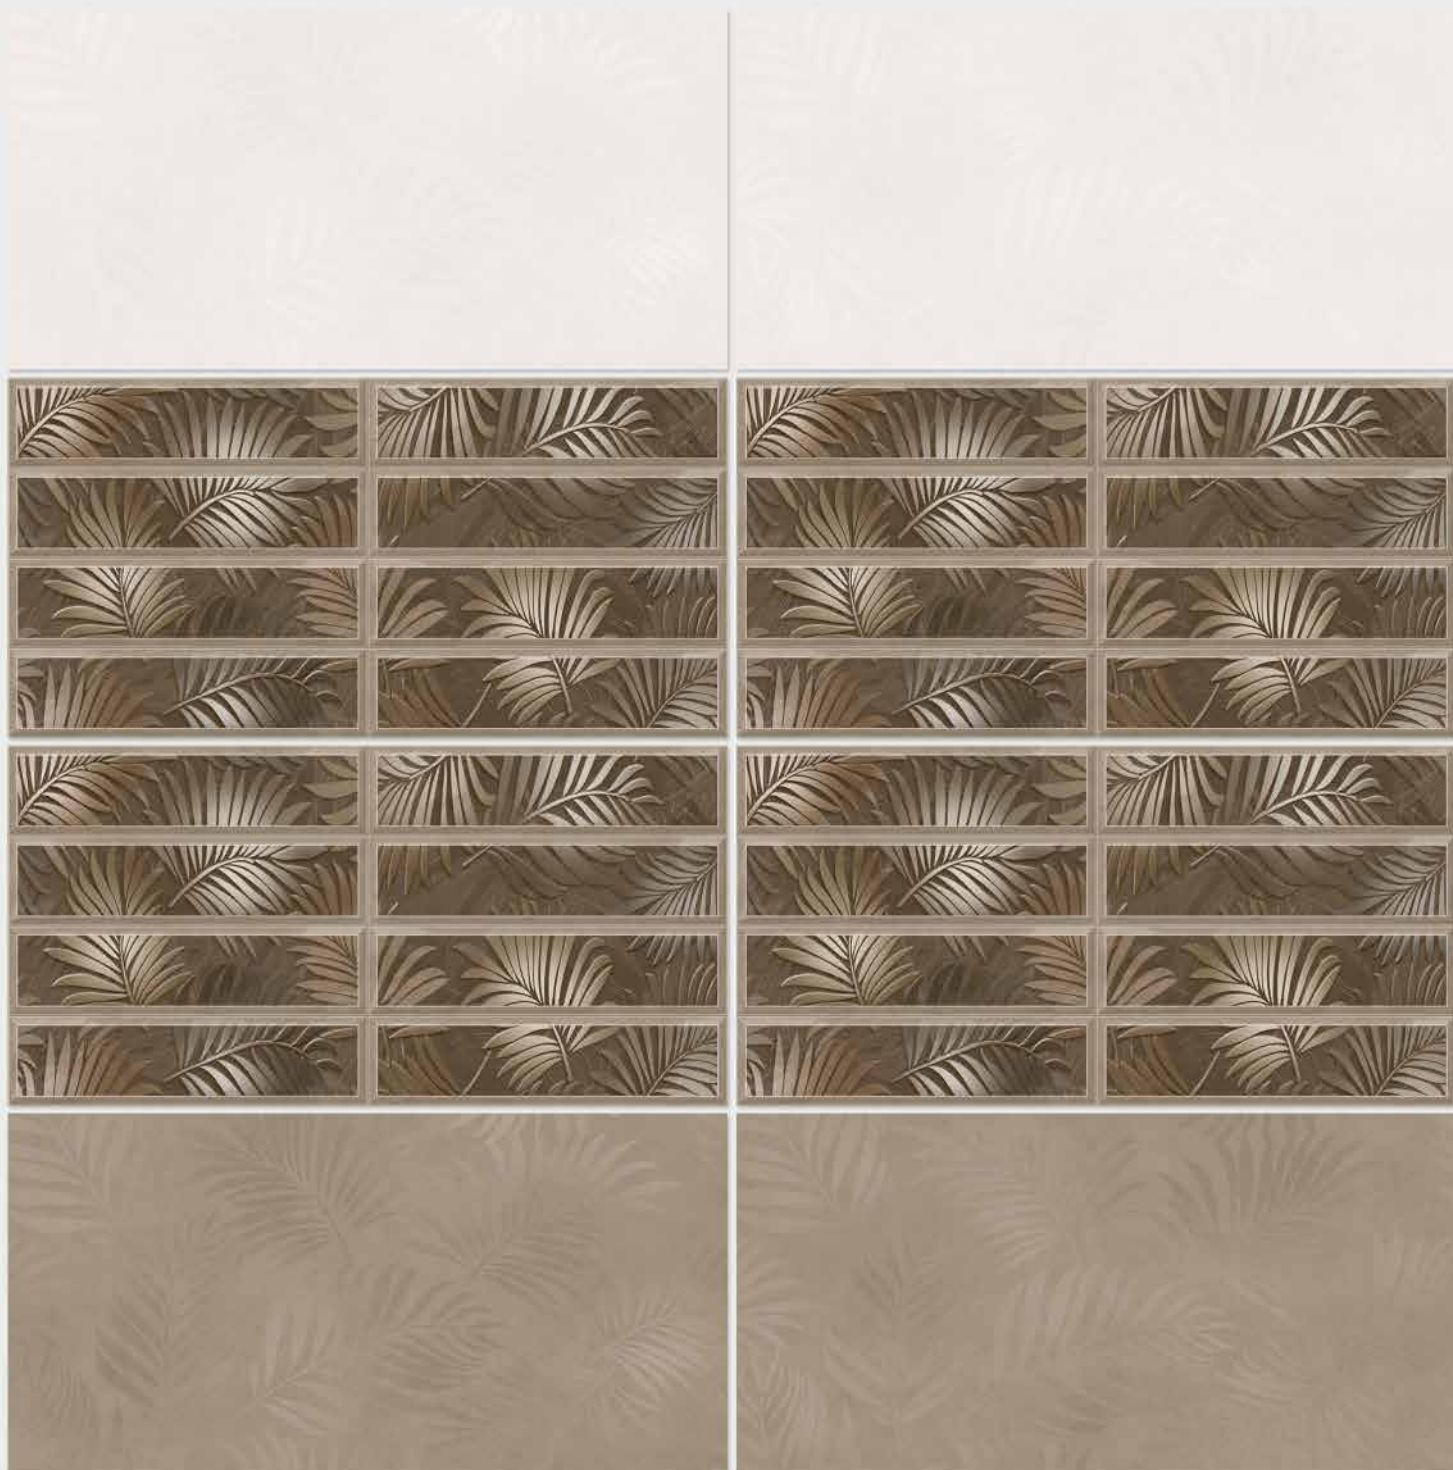

1126 D

SIGNUS
C E R A M I C

Tile Shown
1126