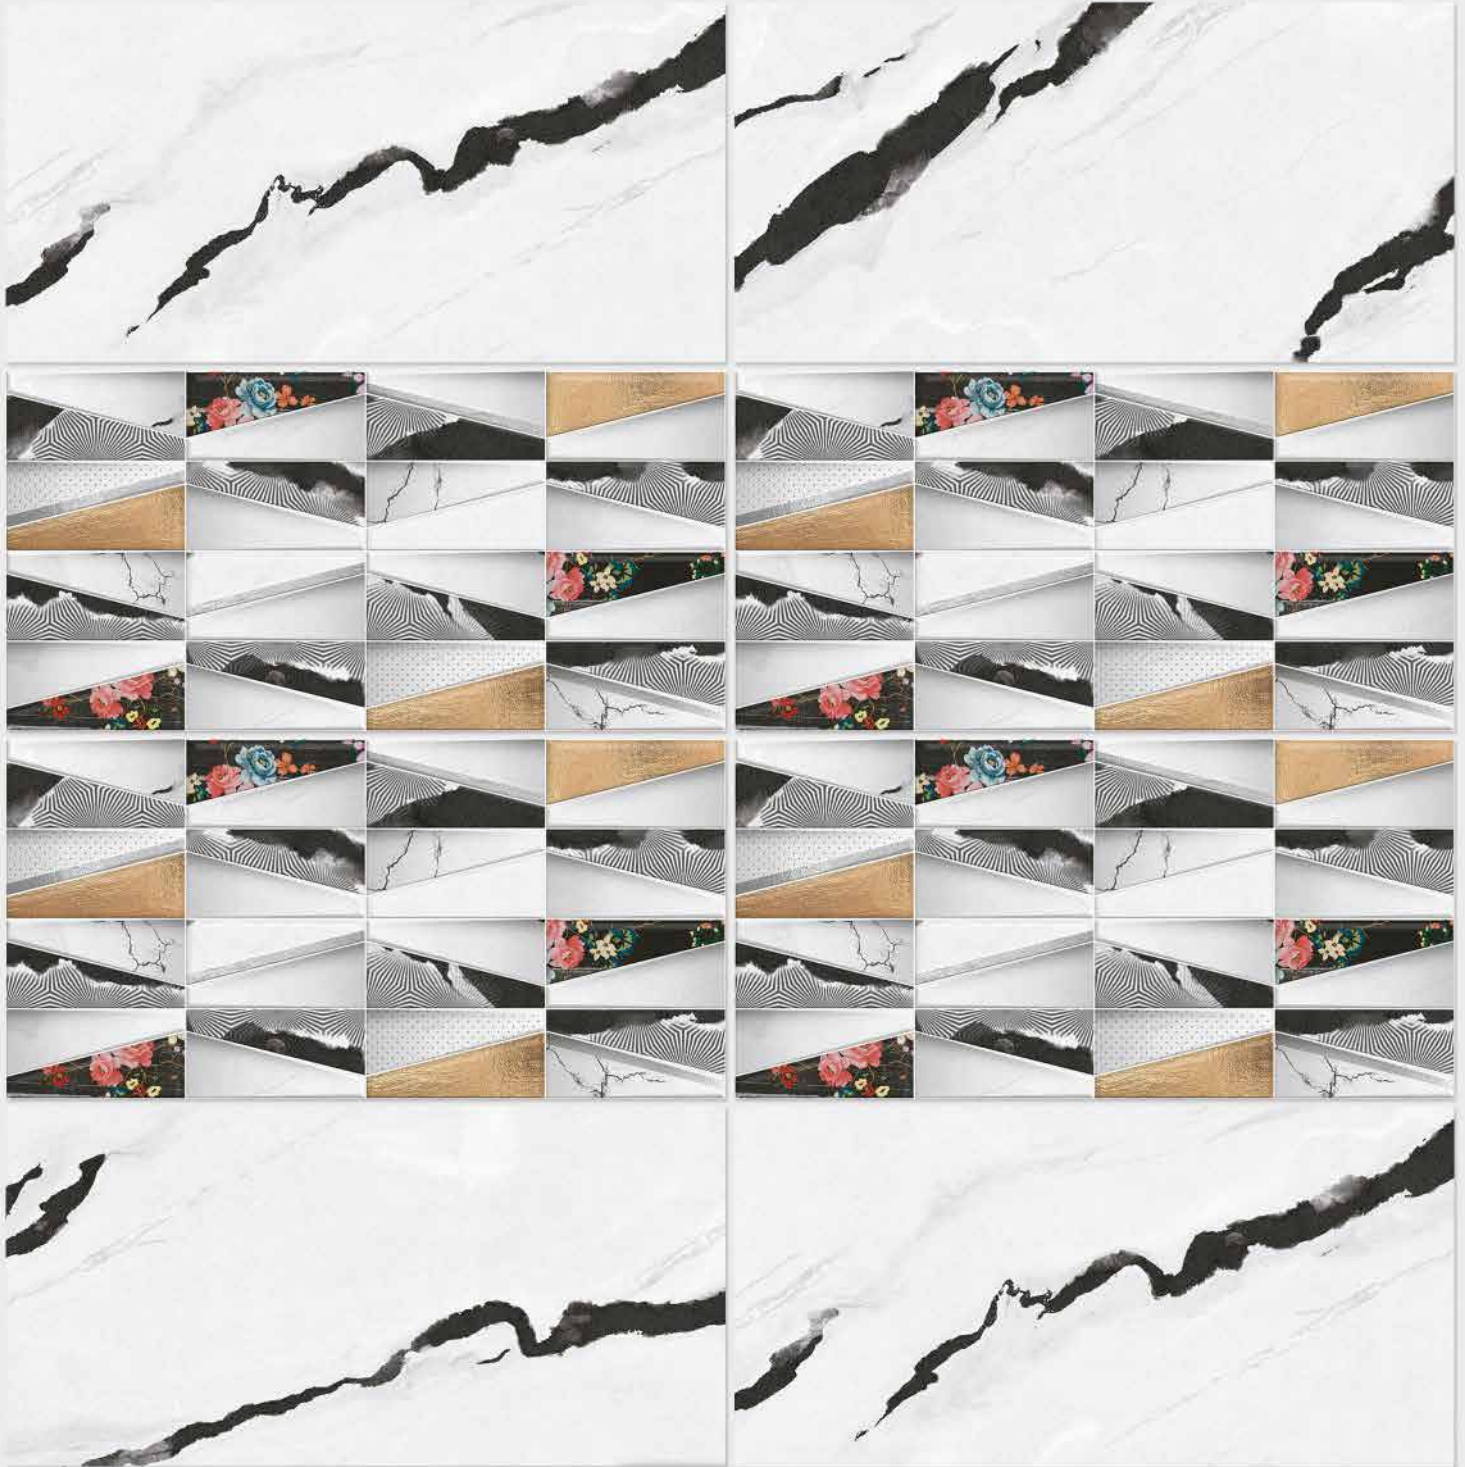

1121 L

1121 HL 1

1121 L

DIGITAL 300x
WALL TILES 600mm

SIGNUS
C E R A M I C

Tile Shown
1121

resistant to salts | eco sustainable | fire proof | frost proof | random design

SIGNUS
C E R A M I C