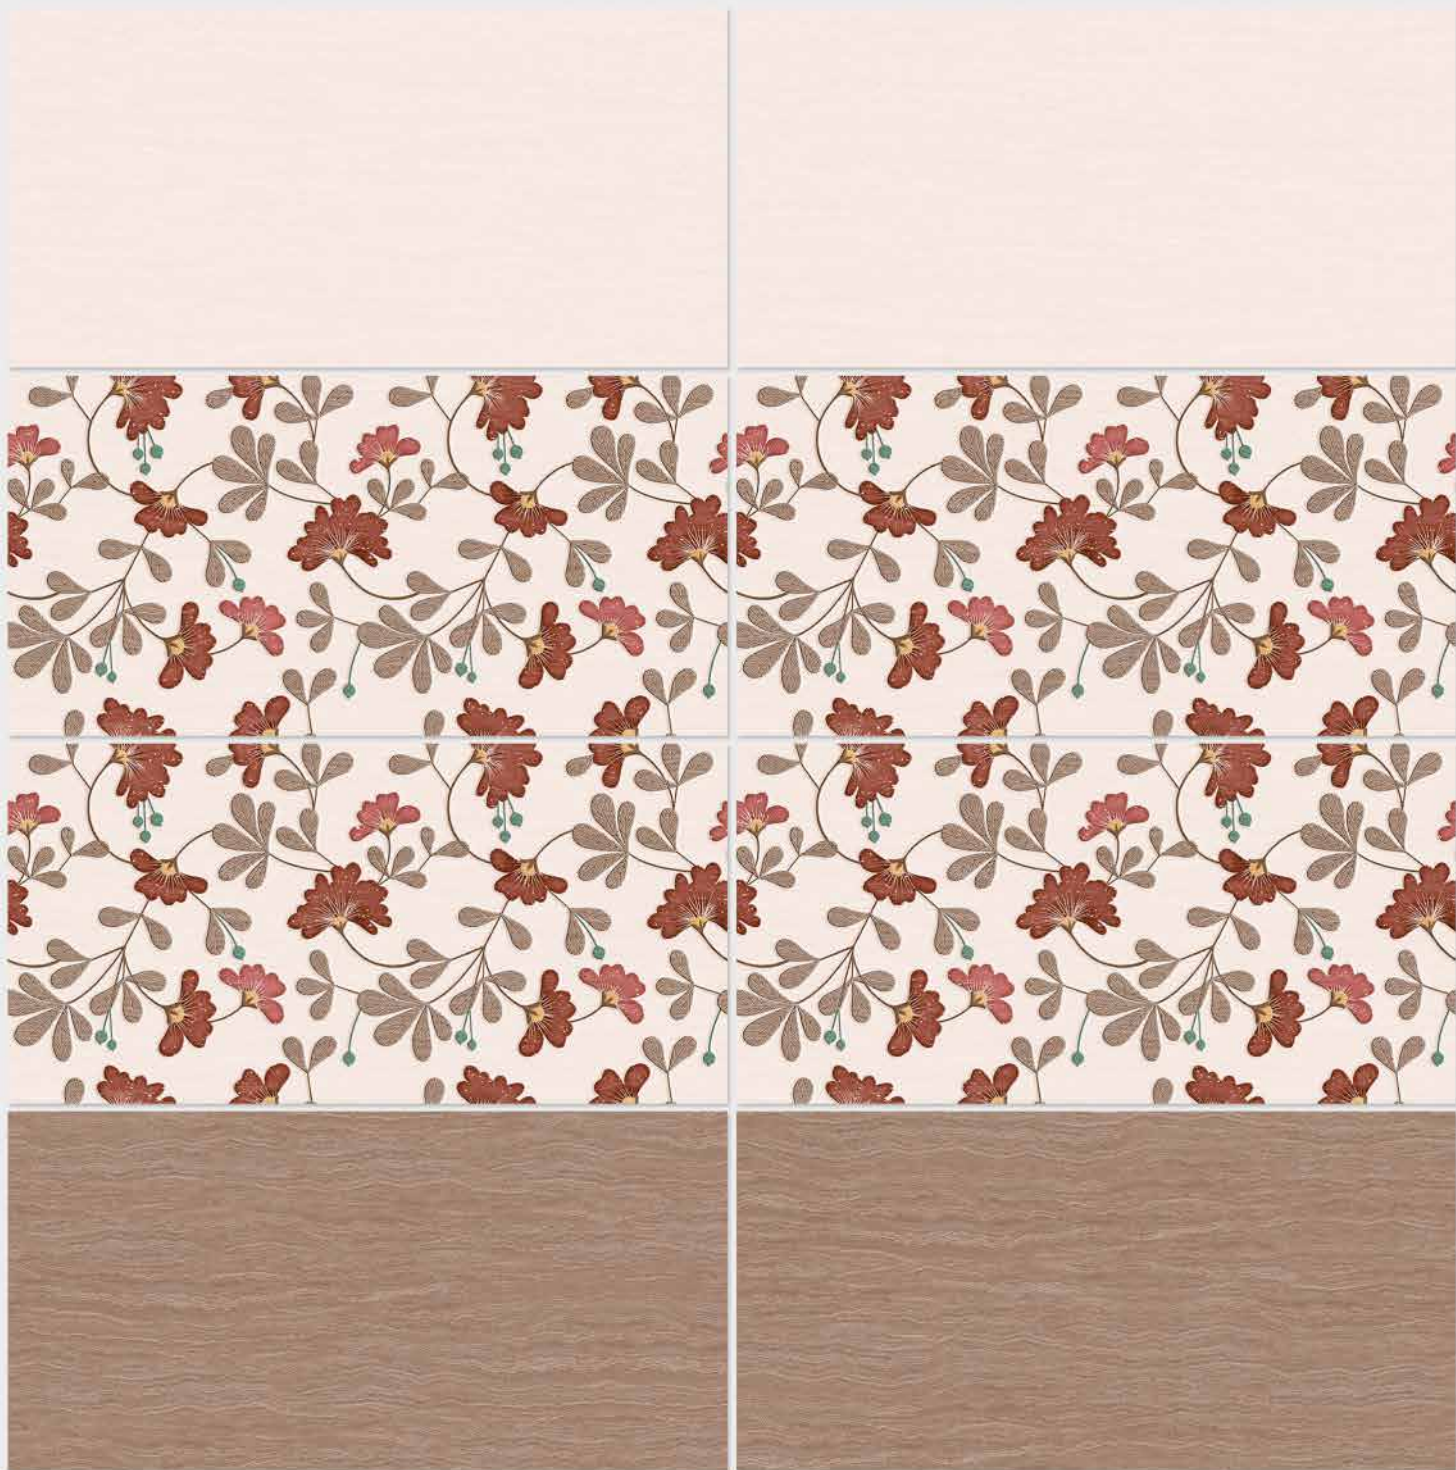

Finish: **Glossy**

1130 L

1130 HL 1

1130 D

DIGITAL 300x
WALL TILES 600mm

SIGNUS
C E R A M I C

Tile Shown
1130

resistant to salts | eco sustainable | fire proof | frost proof | random design