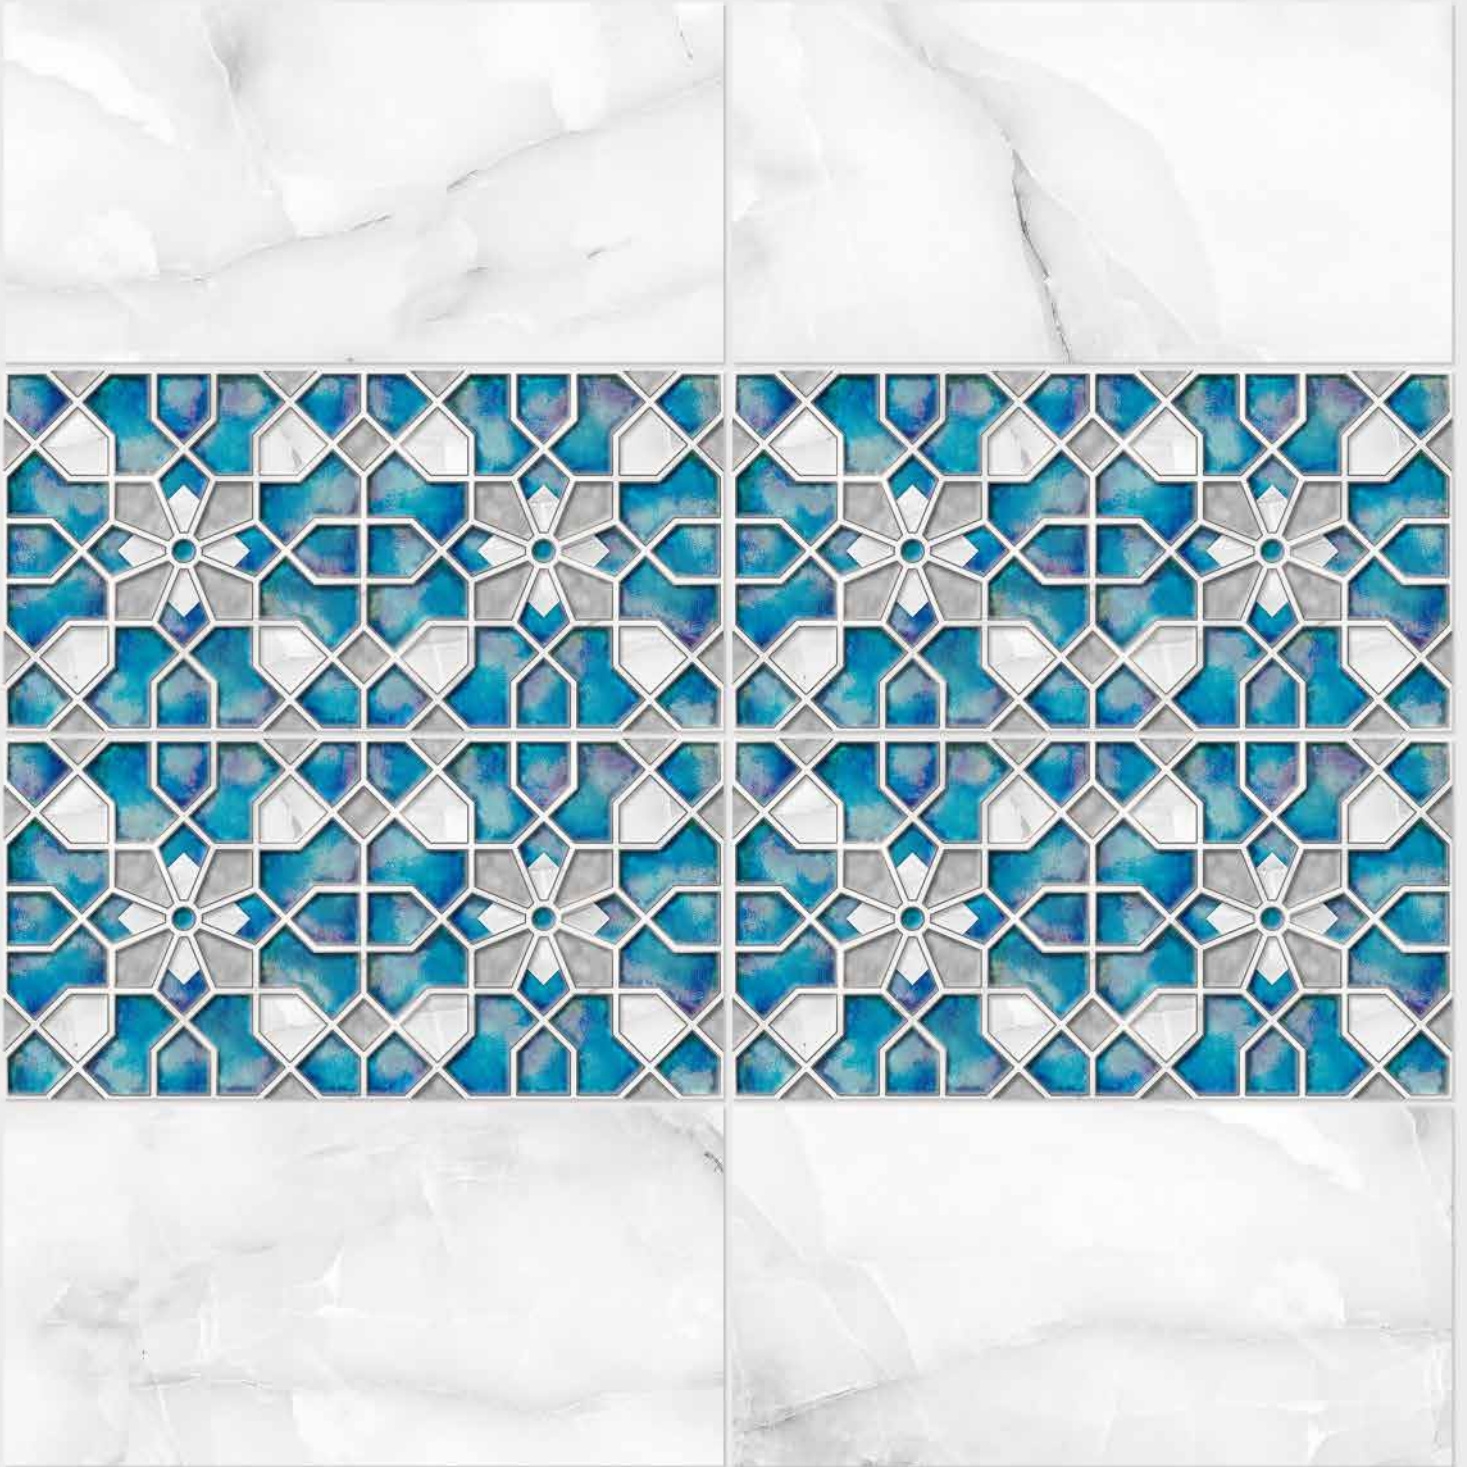

1128 HL 1

1128 L

DIGITAL 300x
WALL TILES 600mm

SIGNUS
C E R A M I C

Tile Shown
1128

resistant to salts | eco sustainable | fire proof | frost proof | random design

SIGNUS
C E R A M I C

Finish: **Glossy**