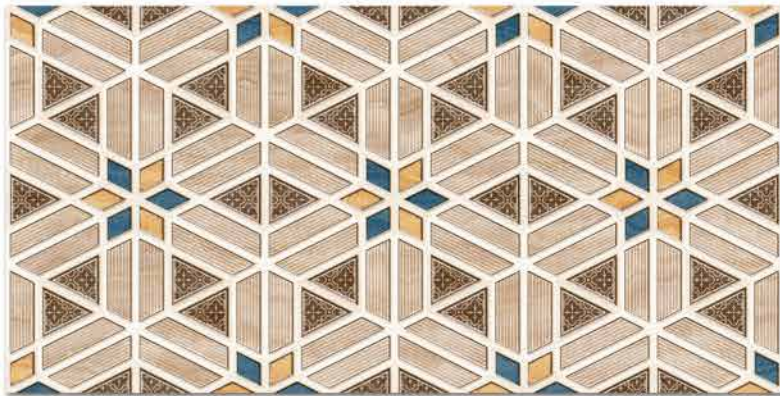

resistant to salts | eco sustainable | fire proof | frost proof | random design

SIGNUS
C E R A M I C

Finish: **Glossy**

1140 L

1140 HL 1

1140 D

DIGITAL 300x
WALL TILES 600mm

SIGNUS
C E R A M I C