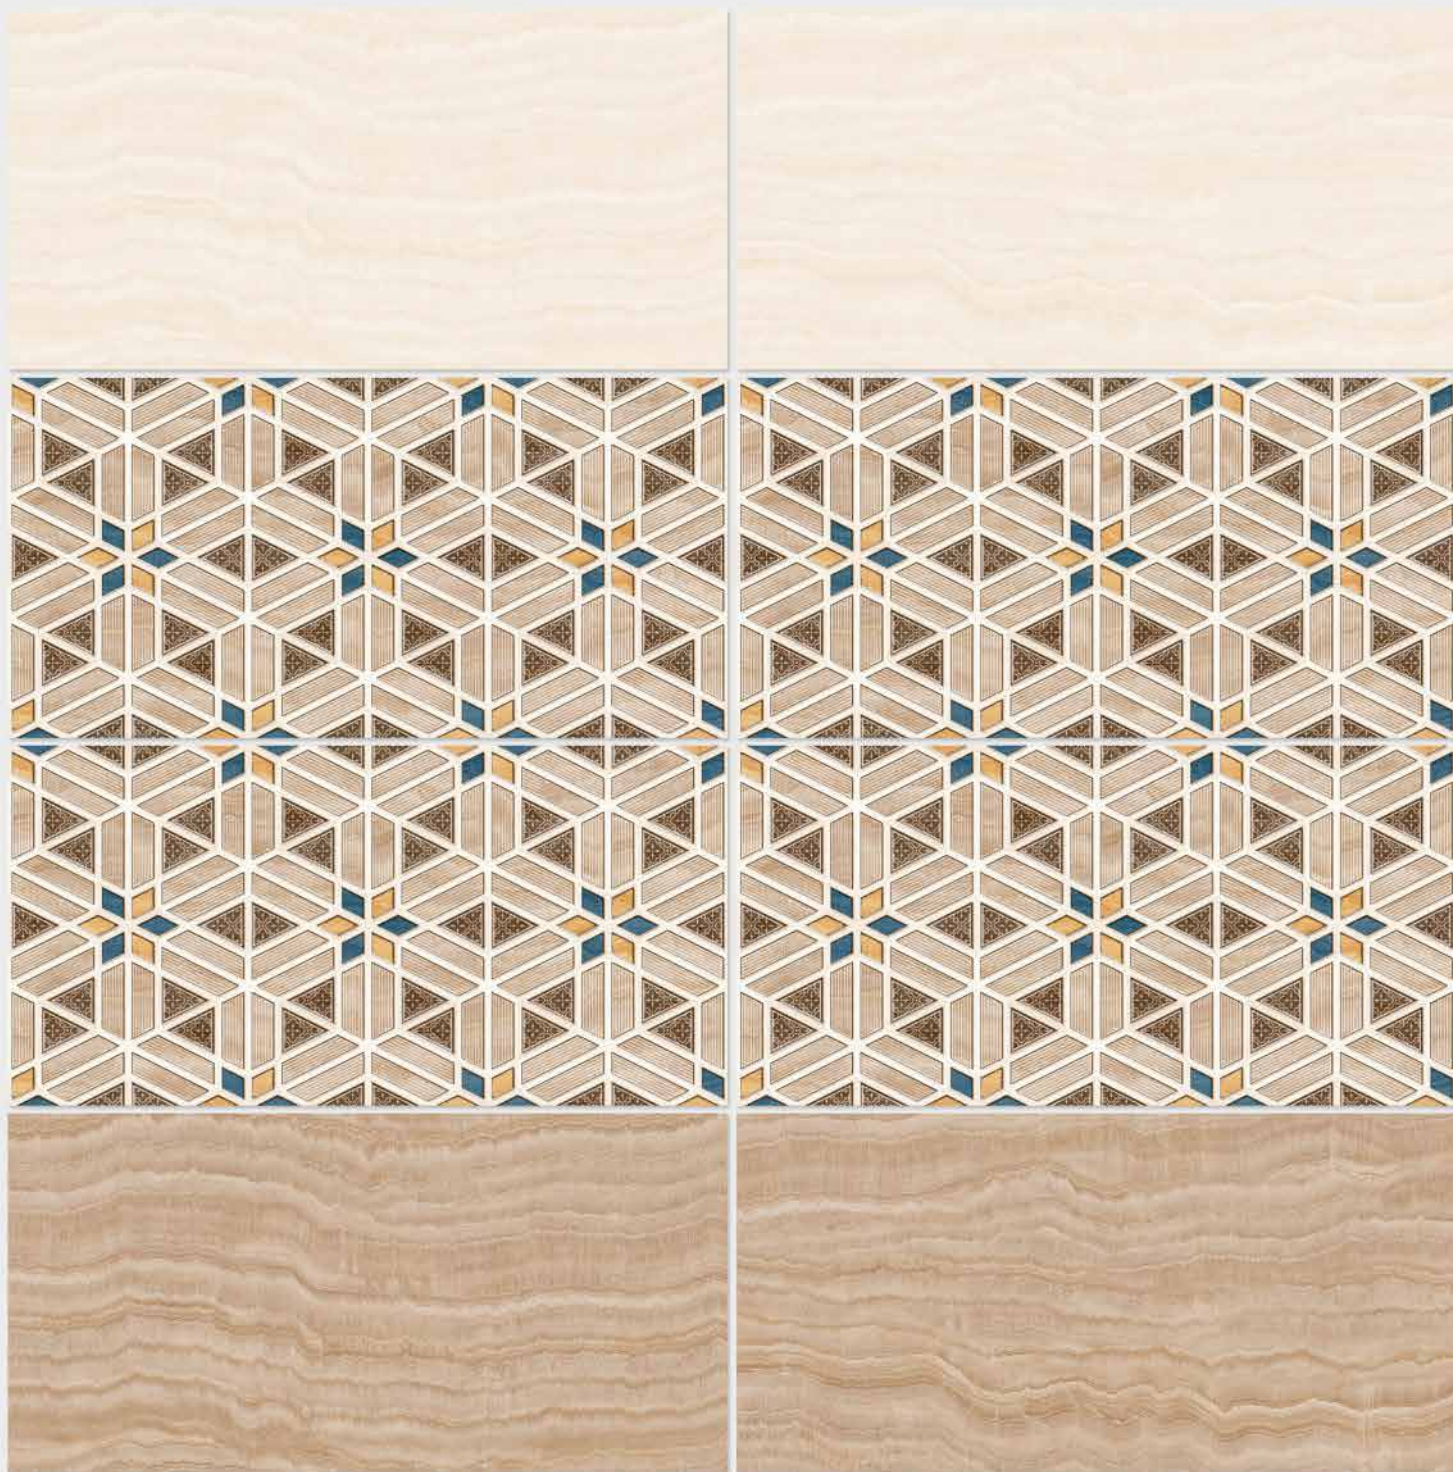

resistant to salts | eco sustainable | fire proof | frost proof | random design

SIGNUS
C E R A M I C

Finish: **Glossy**

1140 L

1140 HL 1

1140 D

DIGITAL 300x
WALL TILES 600mm

SIGNUS
C E R A M I C