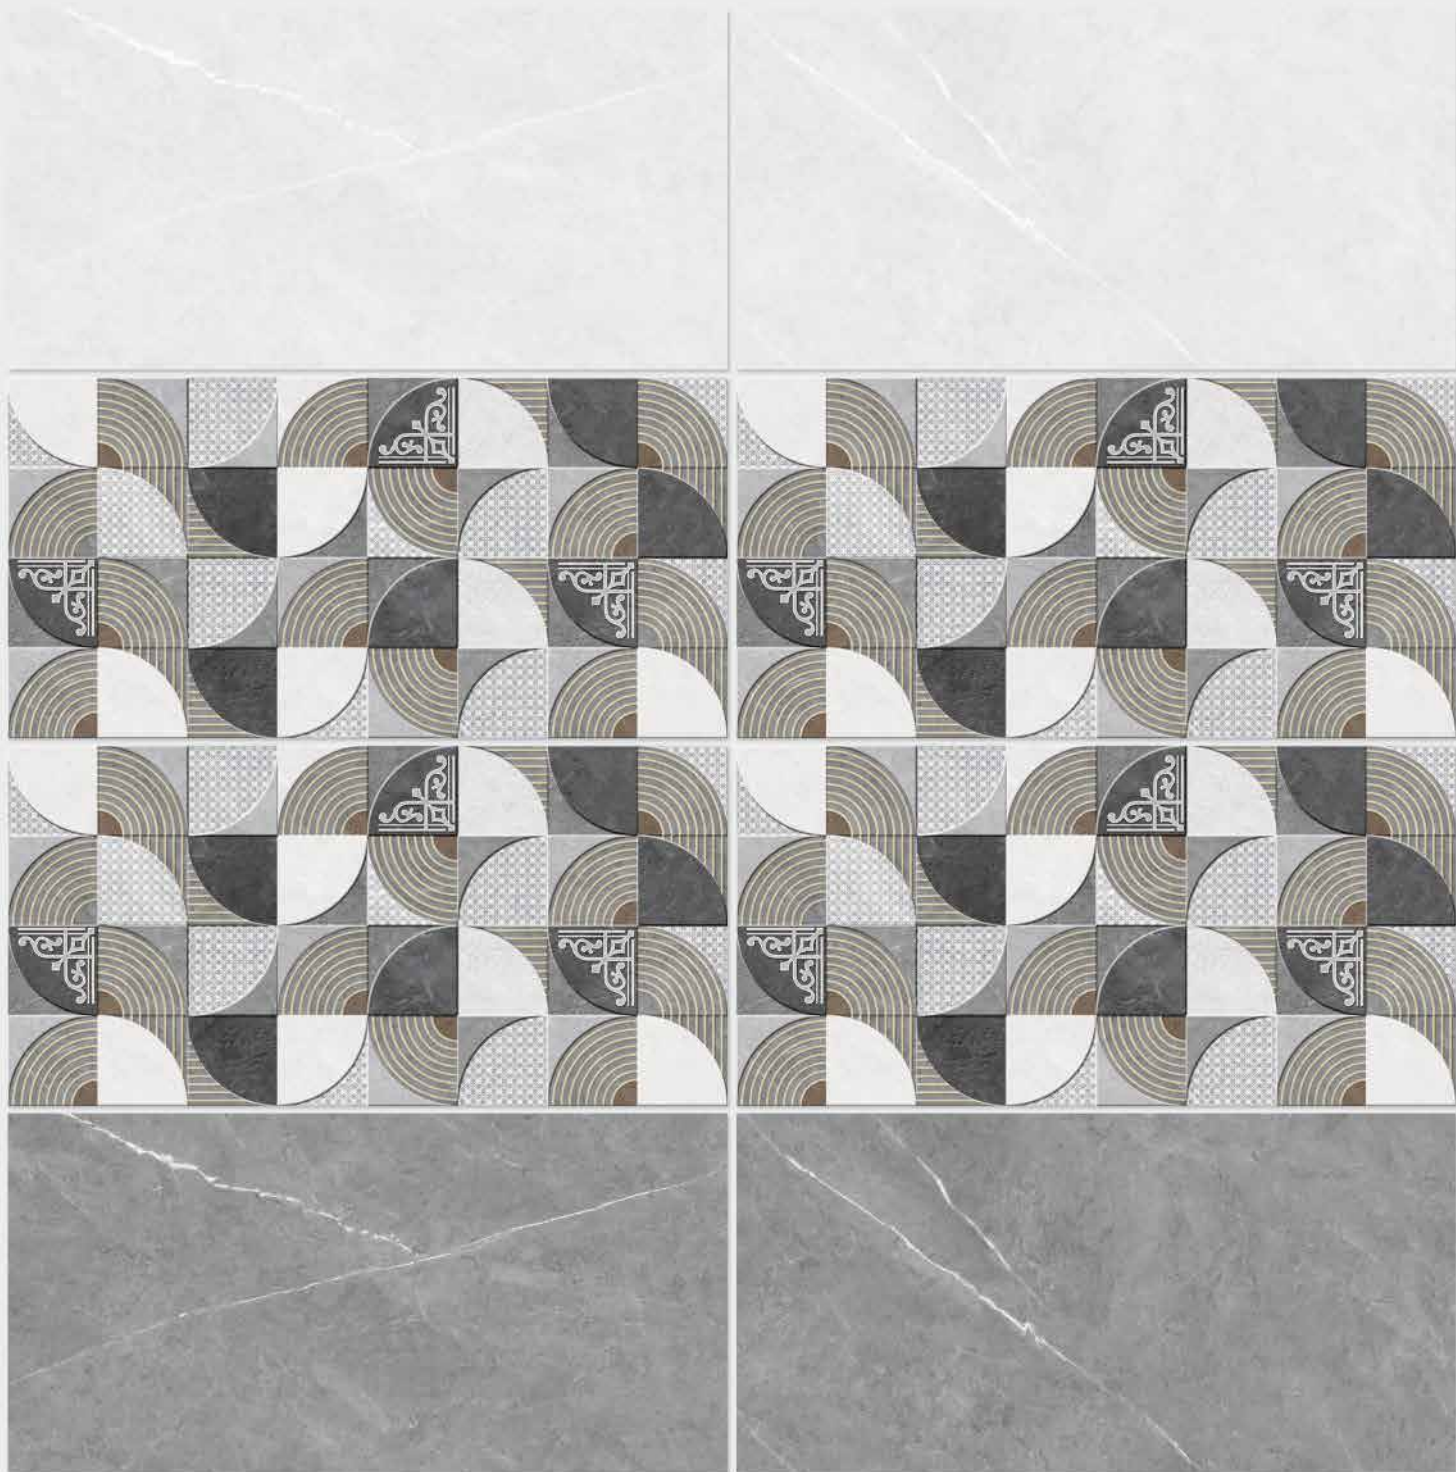

1129 L

1129 HL 1

1129 D

DIGITAL 300x
WALL TILES 600mm

SIGNUS
C E R A M I C

Tile Shown
1129

resistant to salts | eco sustainable | fire proof | frost proof | random design

SIGNUS
C E R A M I C