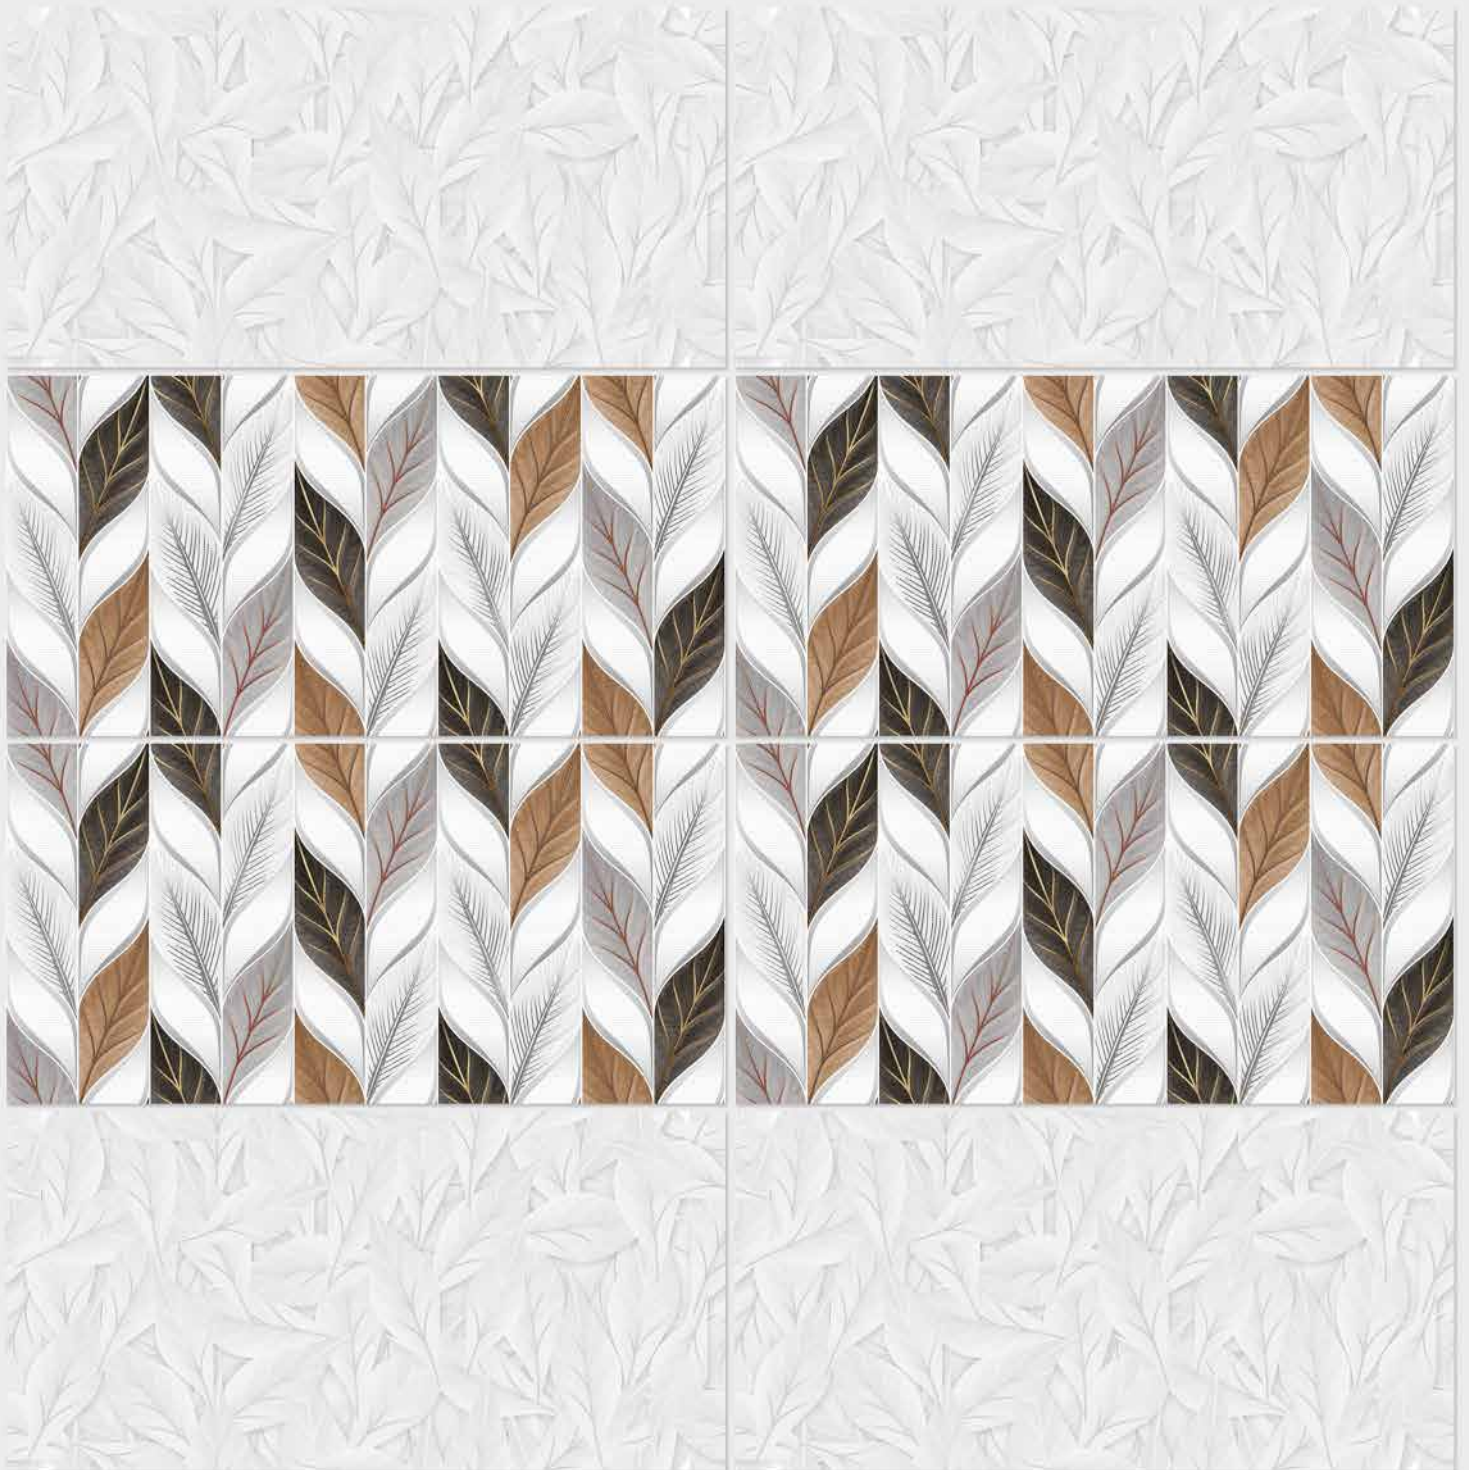

1123 L

SIGNUS
C E R A M I C

Tile Shown
1123