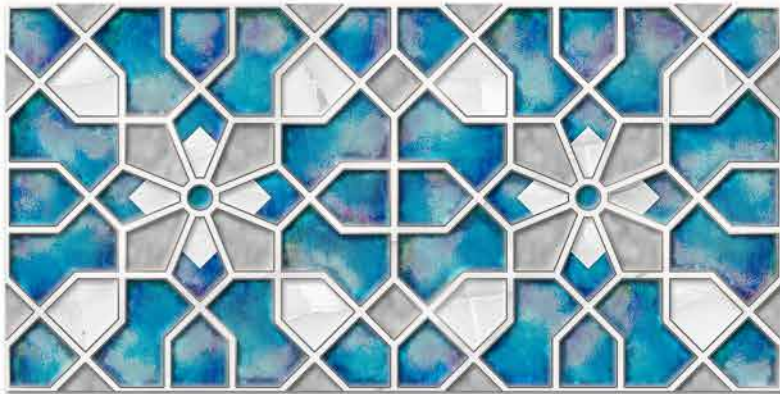

1127 D

DIGITAL 300x
WALL TILES 600mm

SIGNUS
C E R A M I C

Tile Shown
1127

resistant to salts | eco sustainable | fire proof | frost proof | random design

SIGNUS
C E R A M I C

Finish: **Glossy**

1128 L