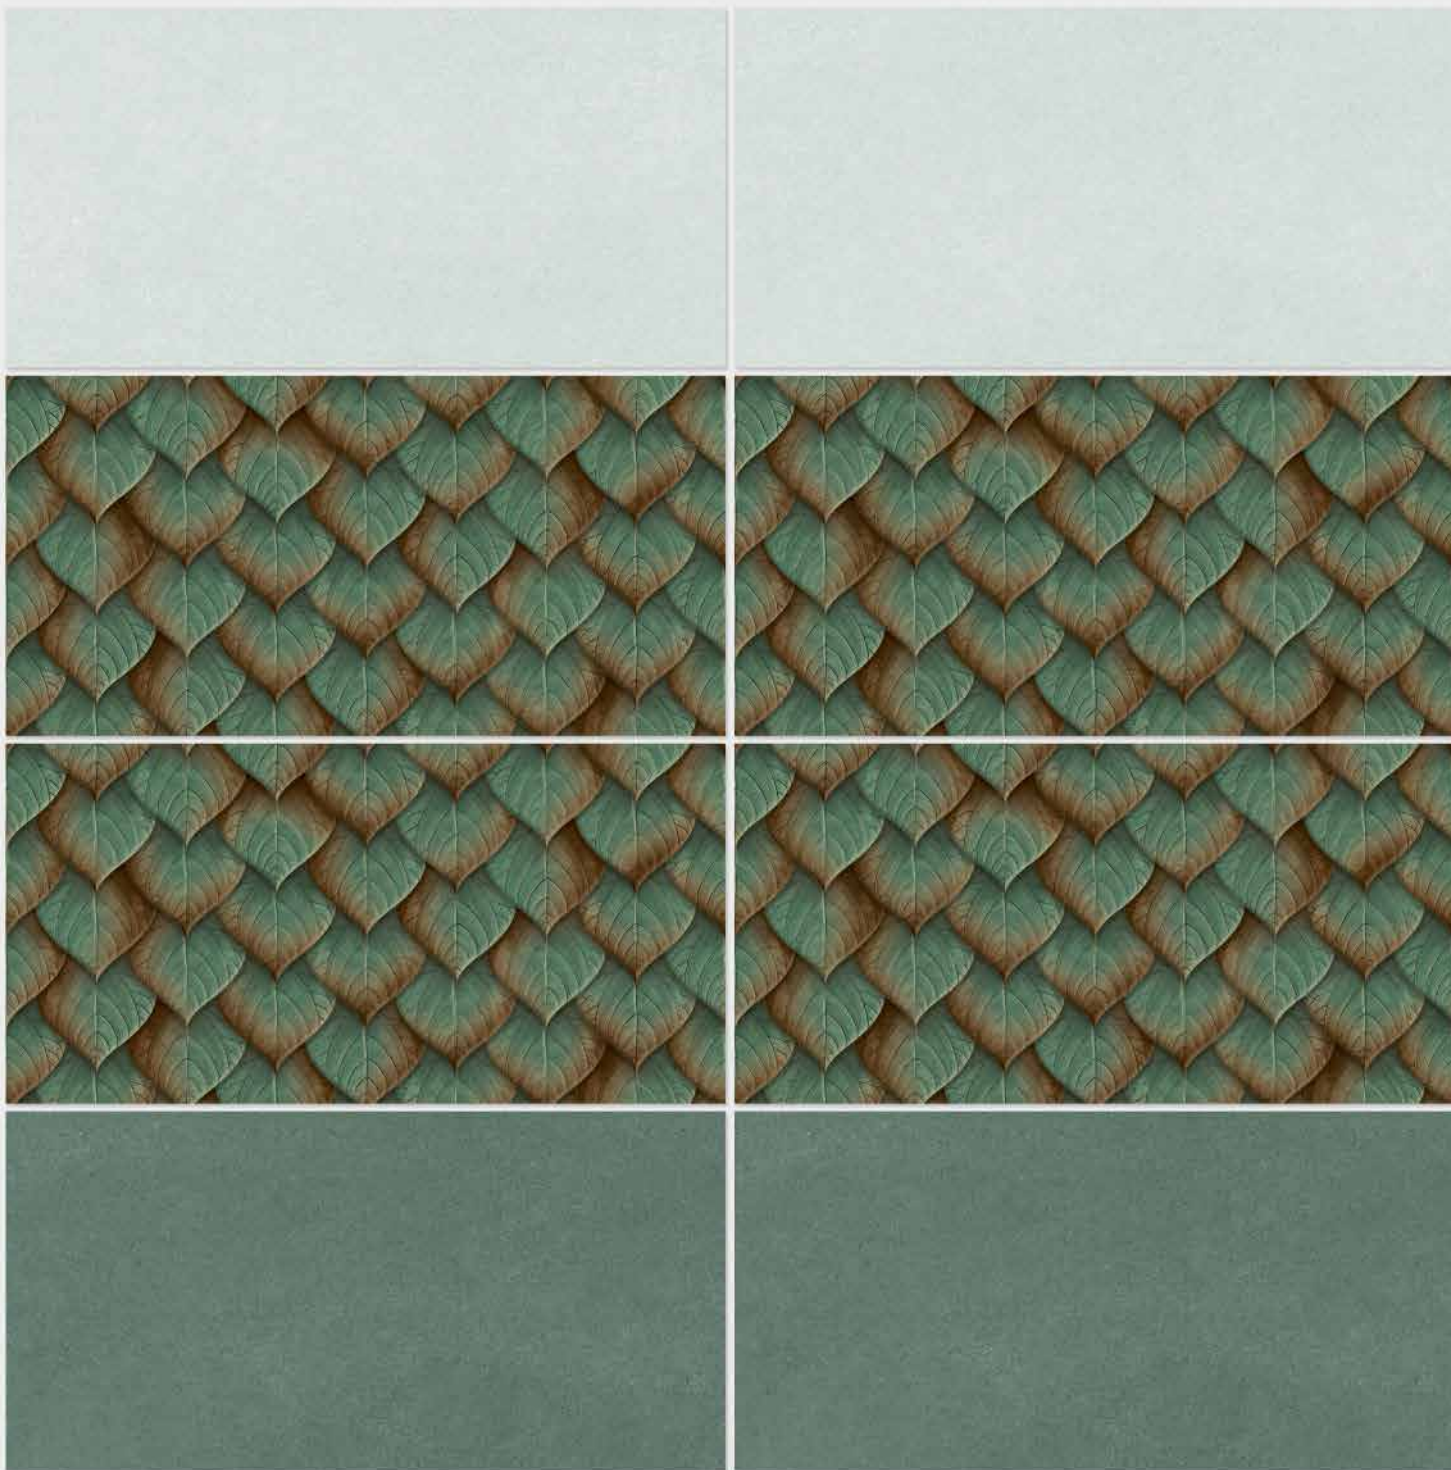

1137 D

SIGNUS
C E R A M I C

Tile Shown
1137