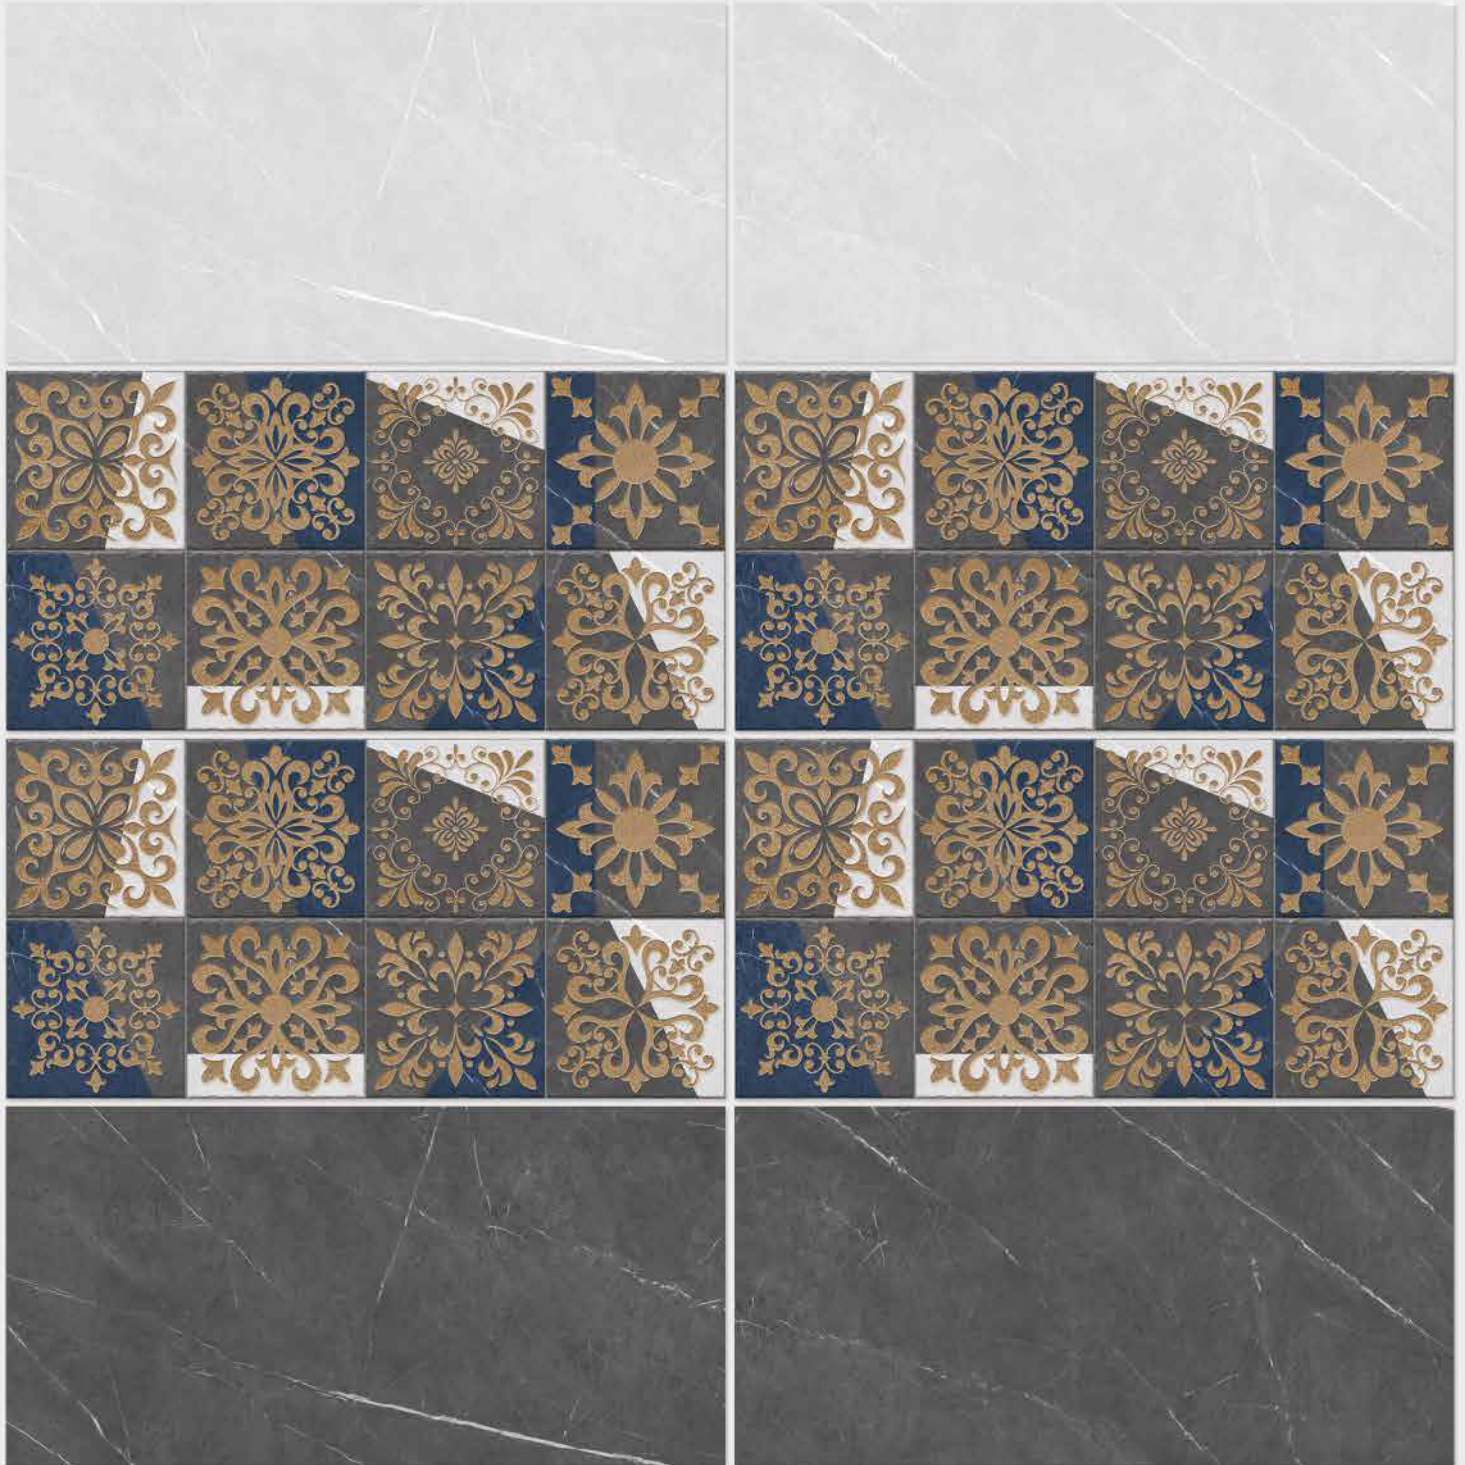

1134 D

SIGNUS
C E R A M I C

Tile Shown
1134