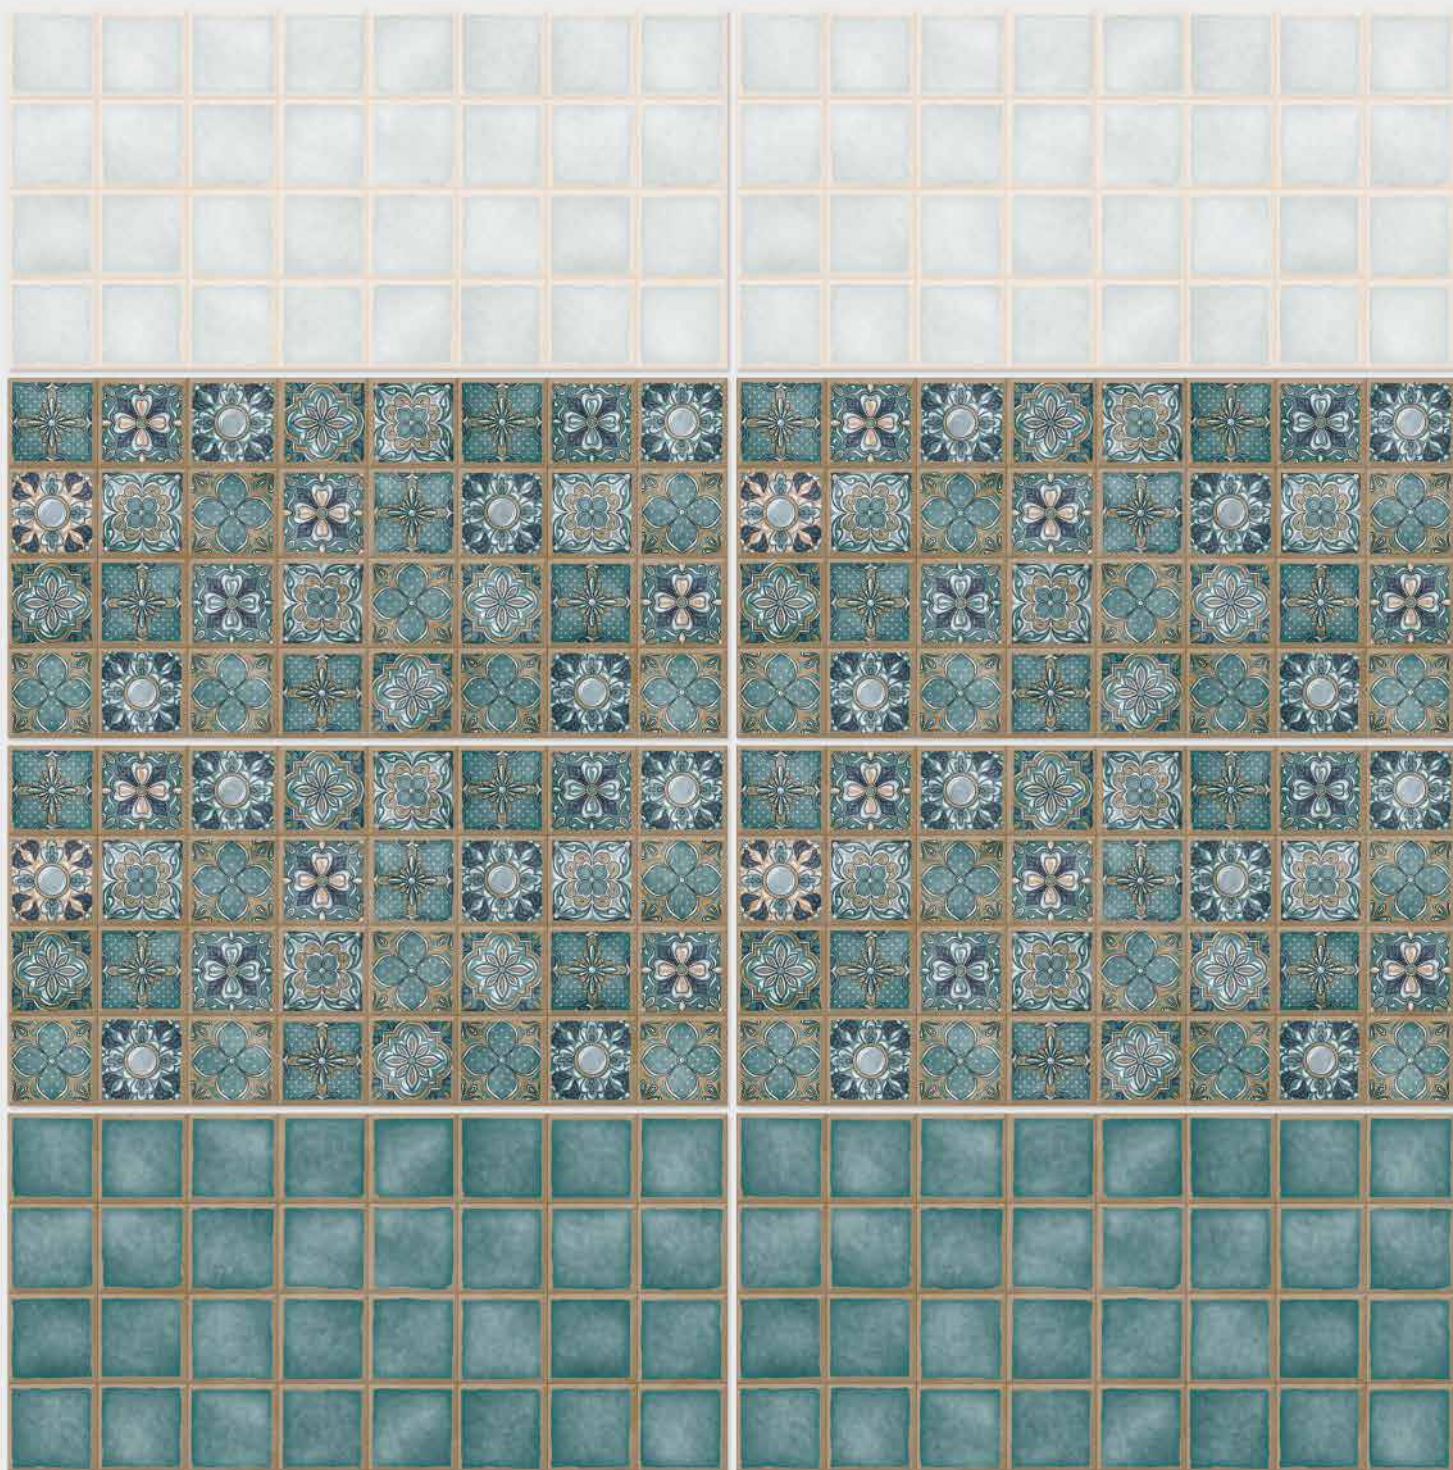

1125 D

SIGNUS
C E R A M I C

Tile Shown
1125