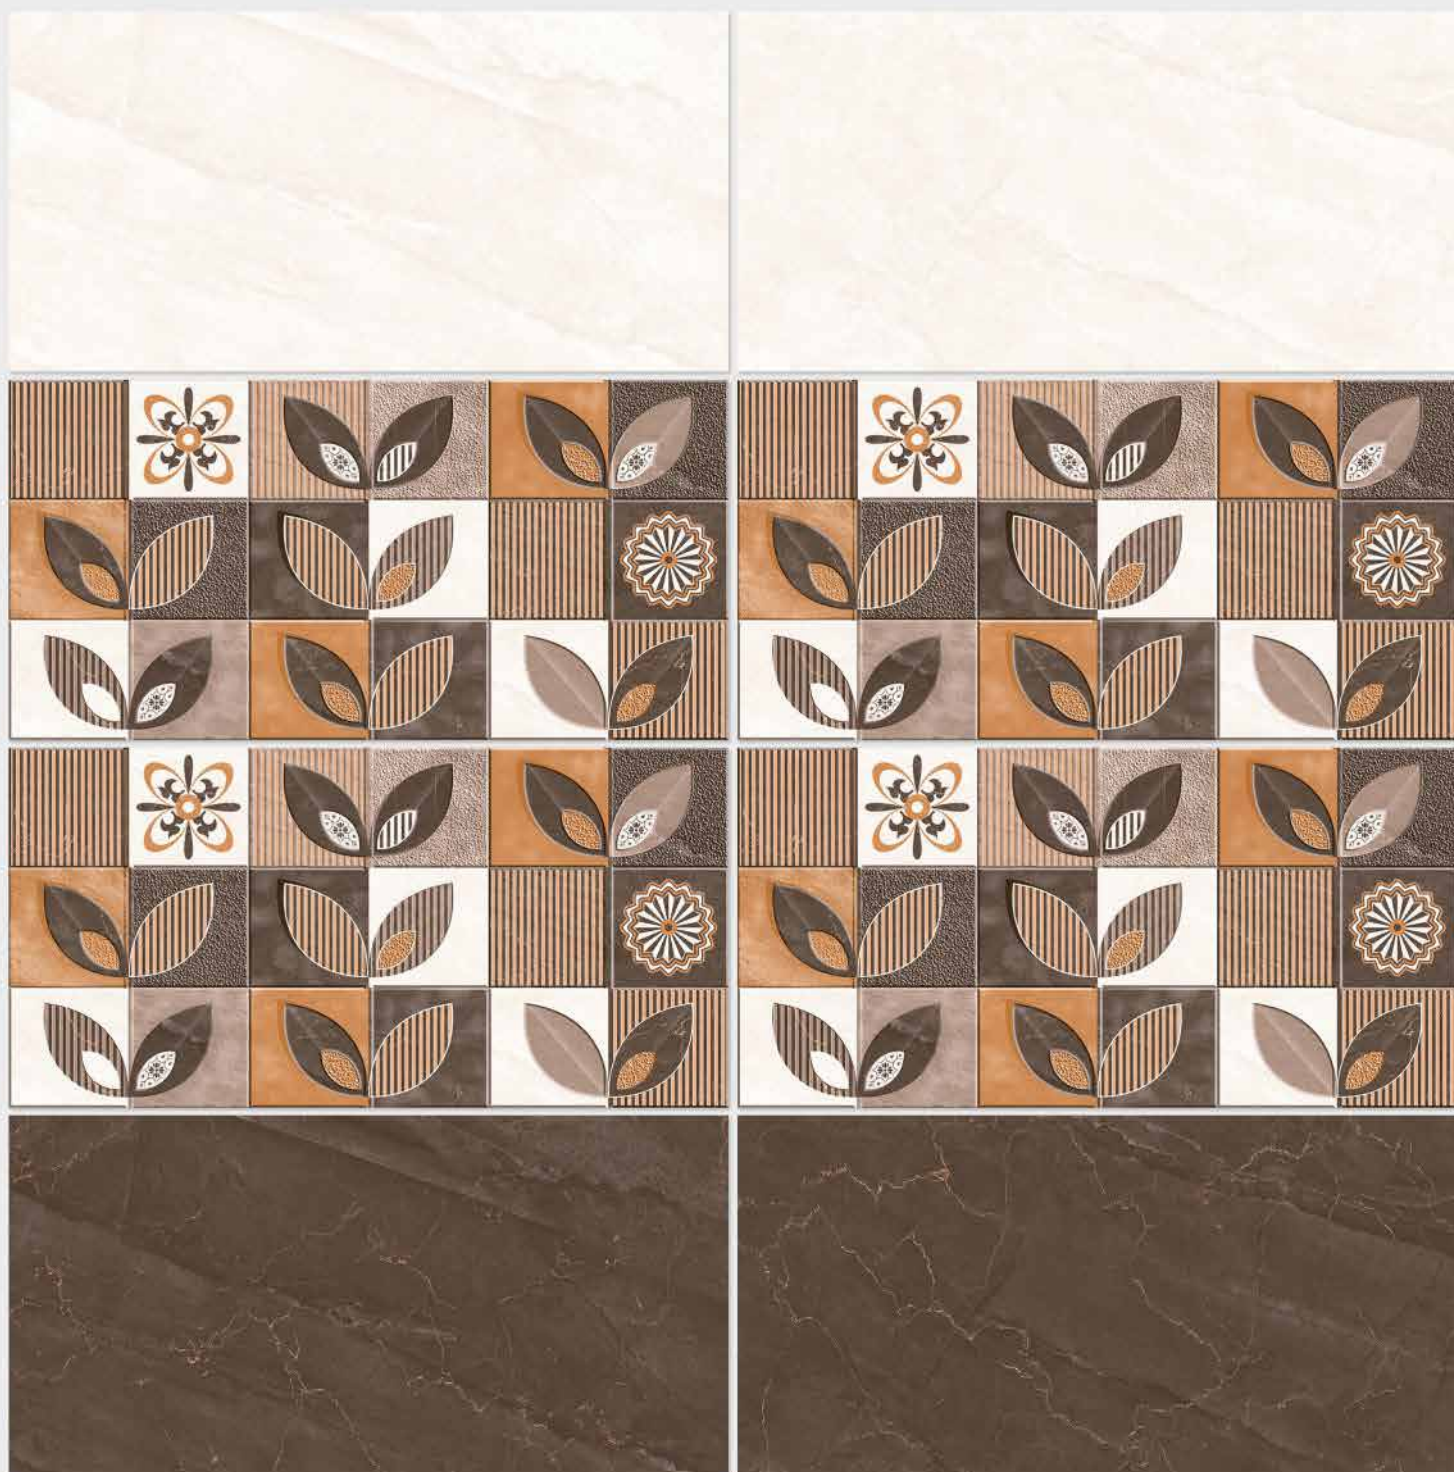

1127 D

SIGNUS
C E R A M I C

Tile Shown
1127