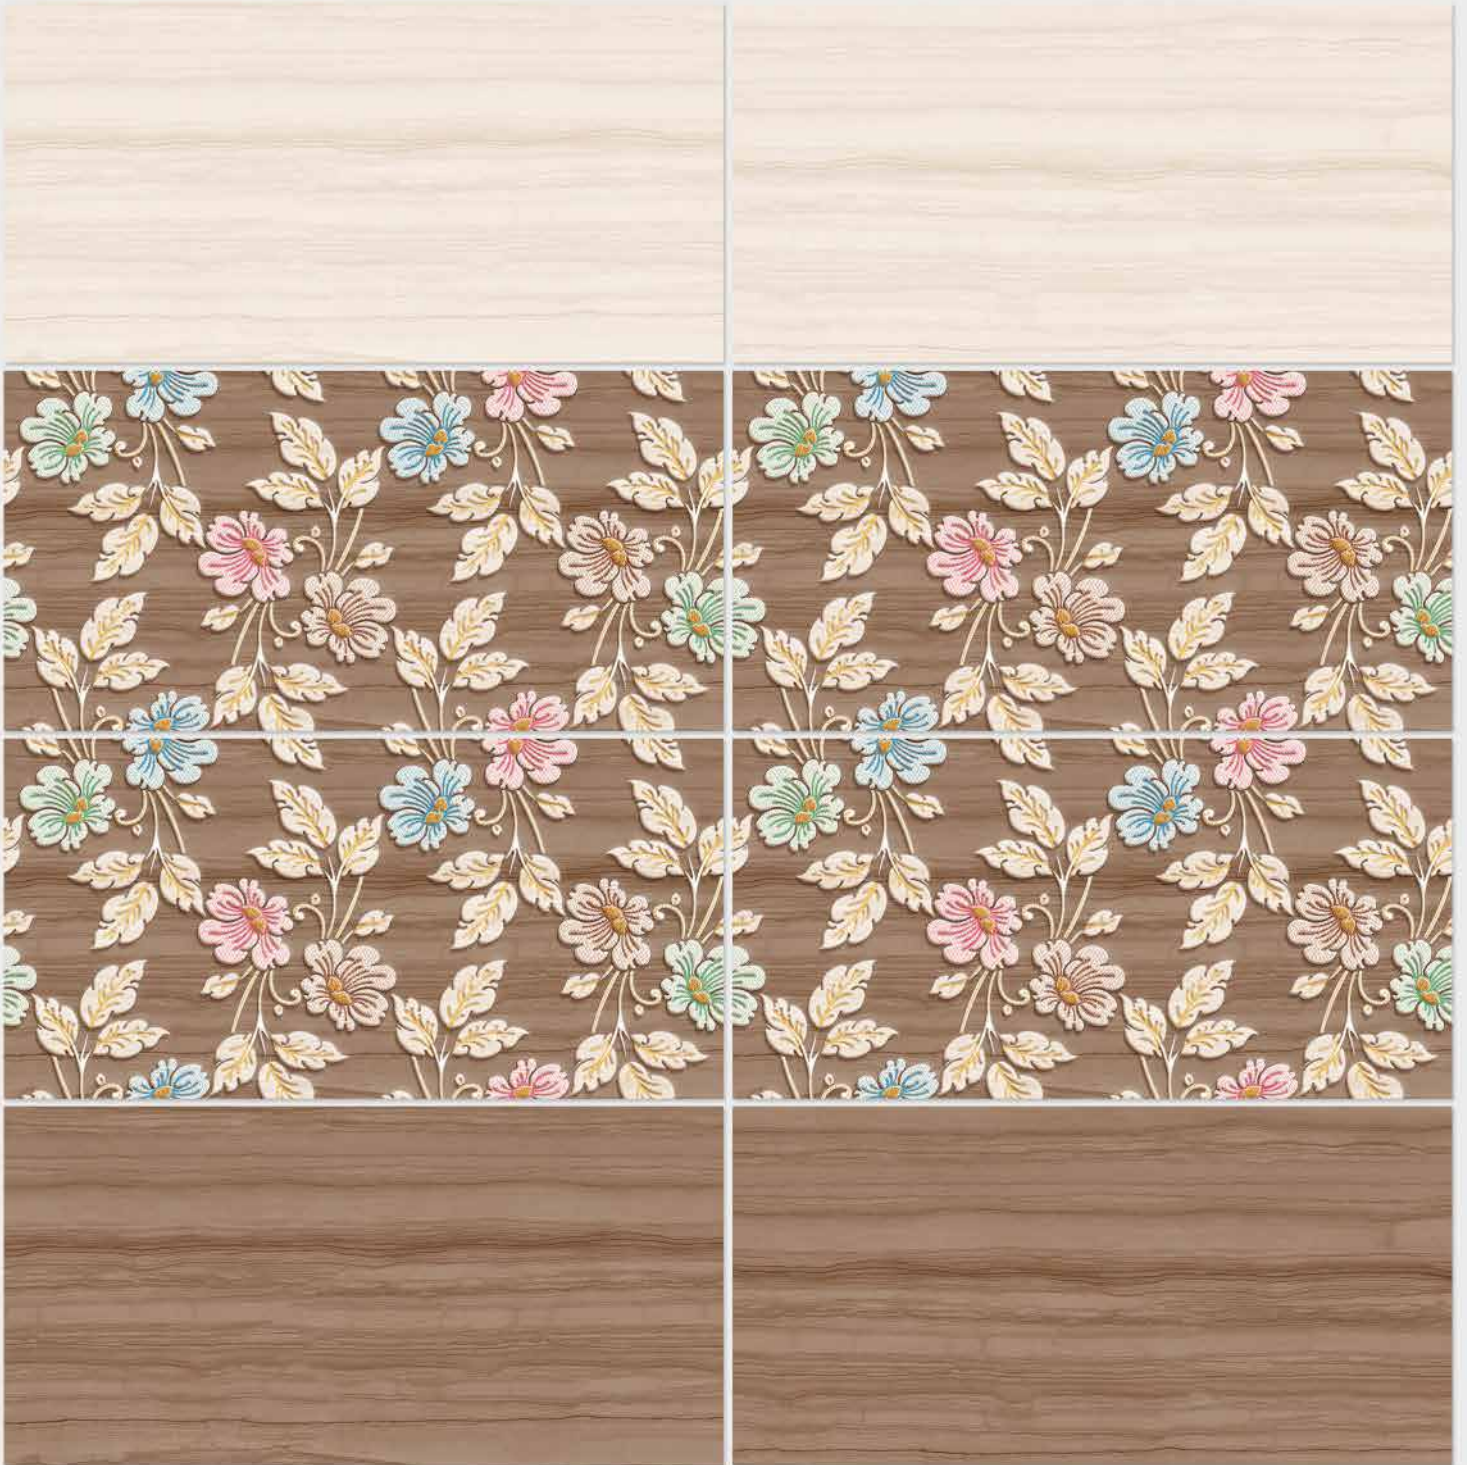

1142 L

1142 HL 1

1142 D

DIGITAL 300x  
WALL TILES 600mm

**SIGNUS**  
C E R A M I C

Tile Shown  
1142

resistant to salts | eco sustainable | fire proof | frost proof | random design

**SIGNUS**  
C E R A M I C