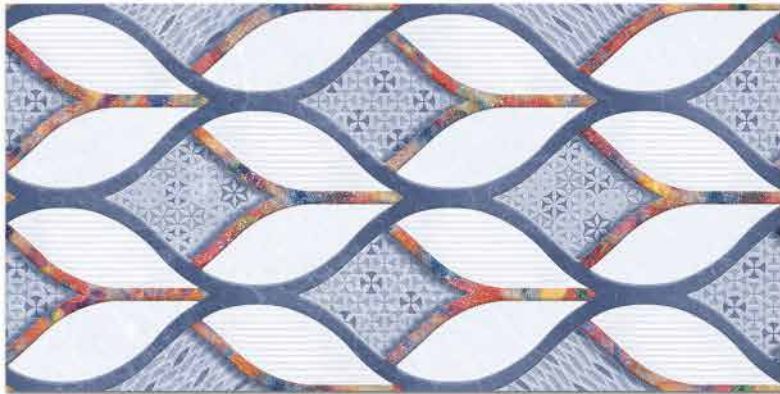

resistant to salts | eco sustainable | fire proof | frost proof | random design

SIGNUS
C E R A M I C

Finish: **Glossy**

1159 HL 1

DIGITAL 300x
WALL TILES 600mm