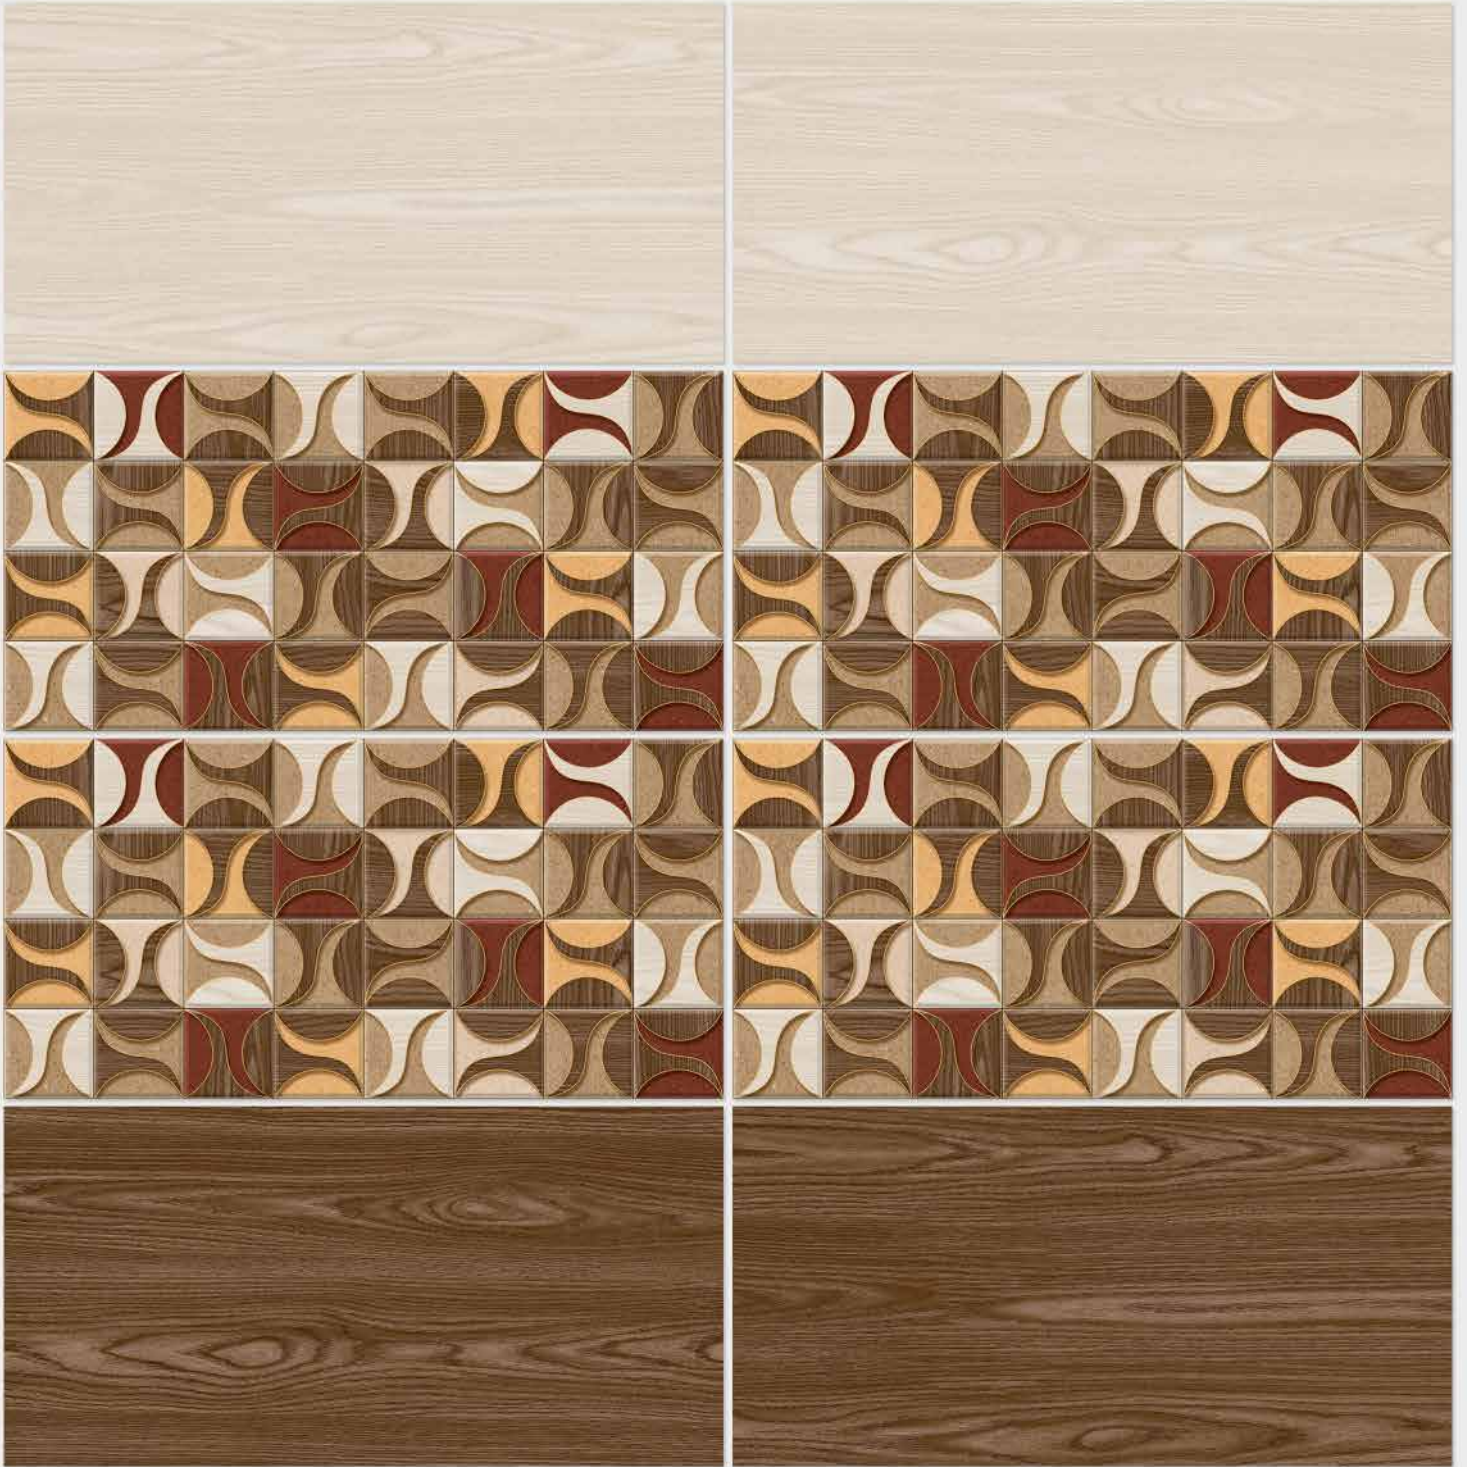

SIGNUS
C E R A M I C

Tile Shown
1161