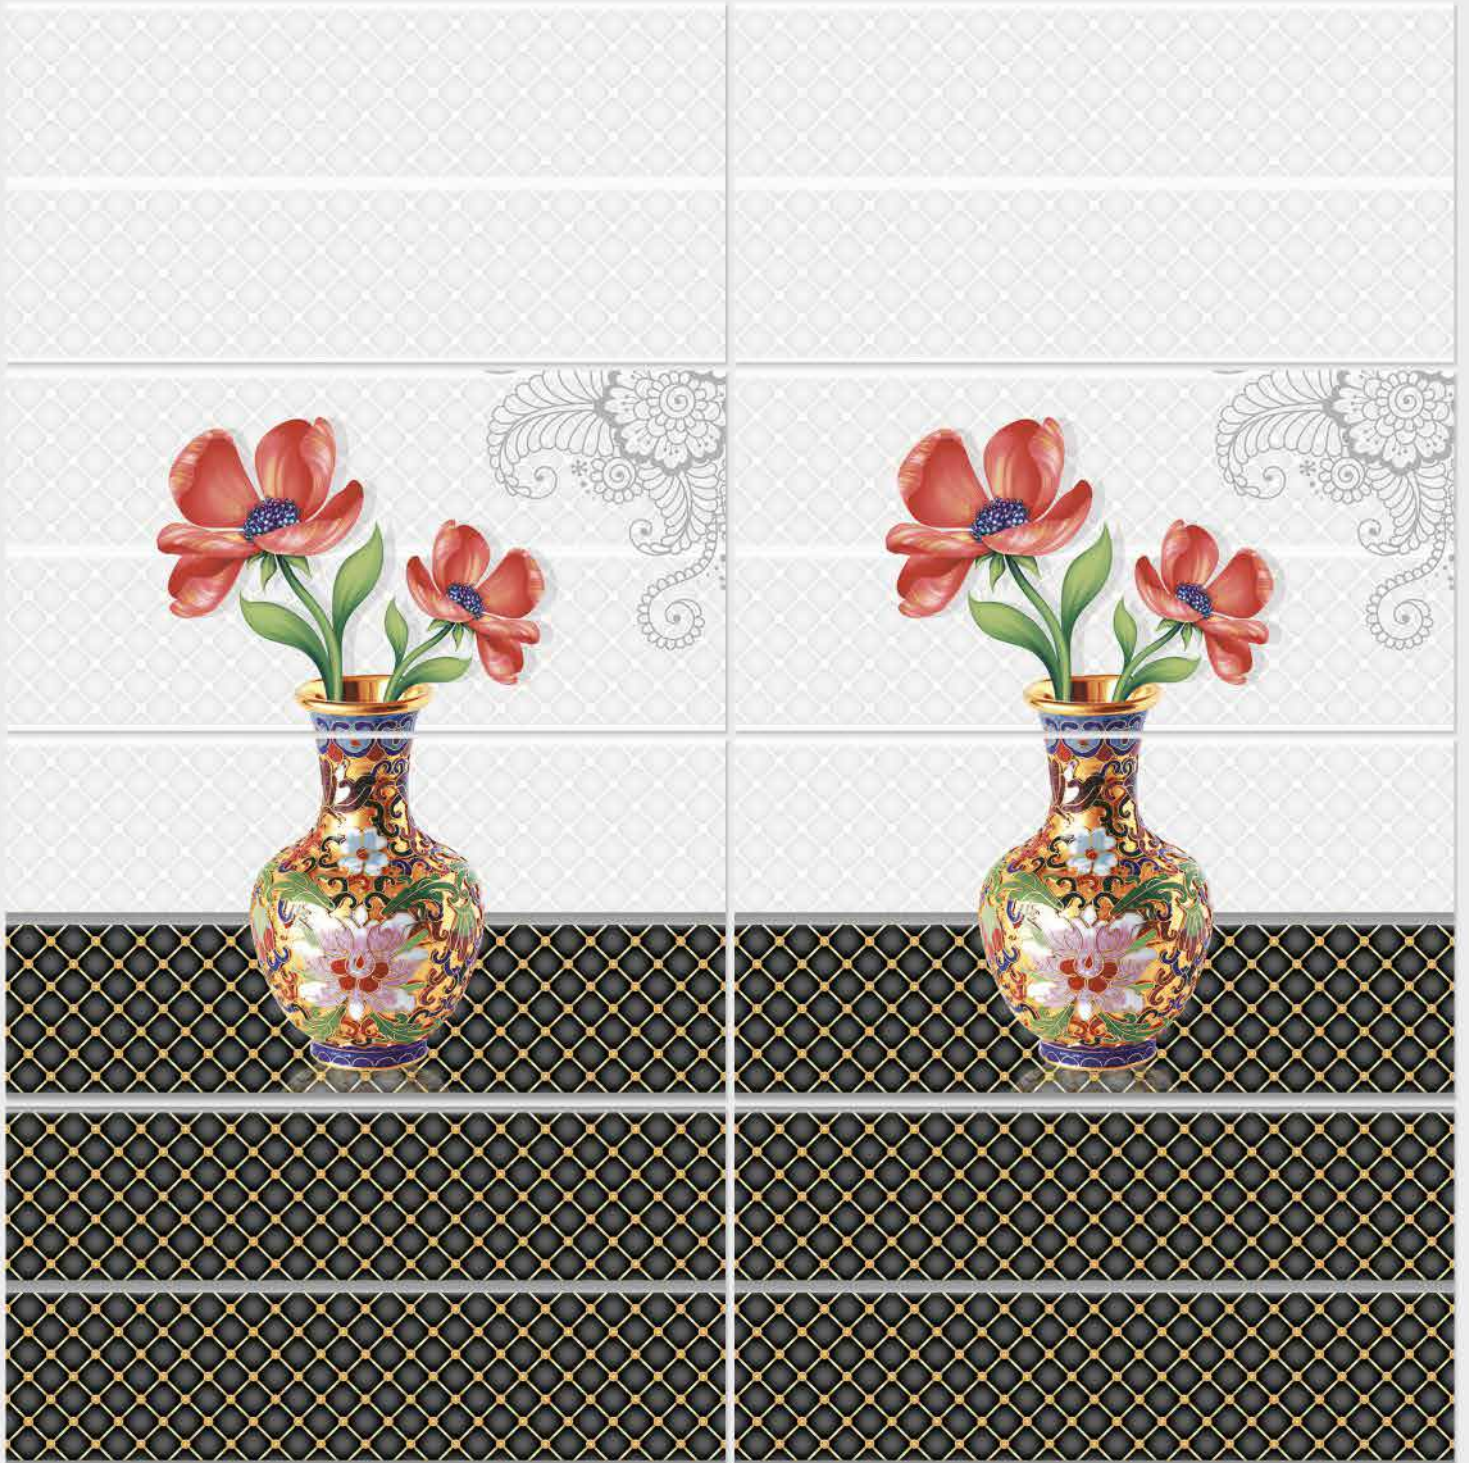

SIGNUS
C E R A M I C

Tile Shown
1167