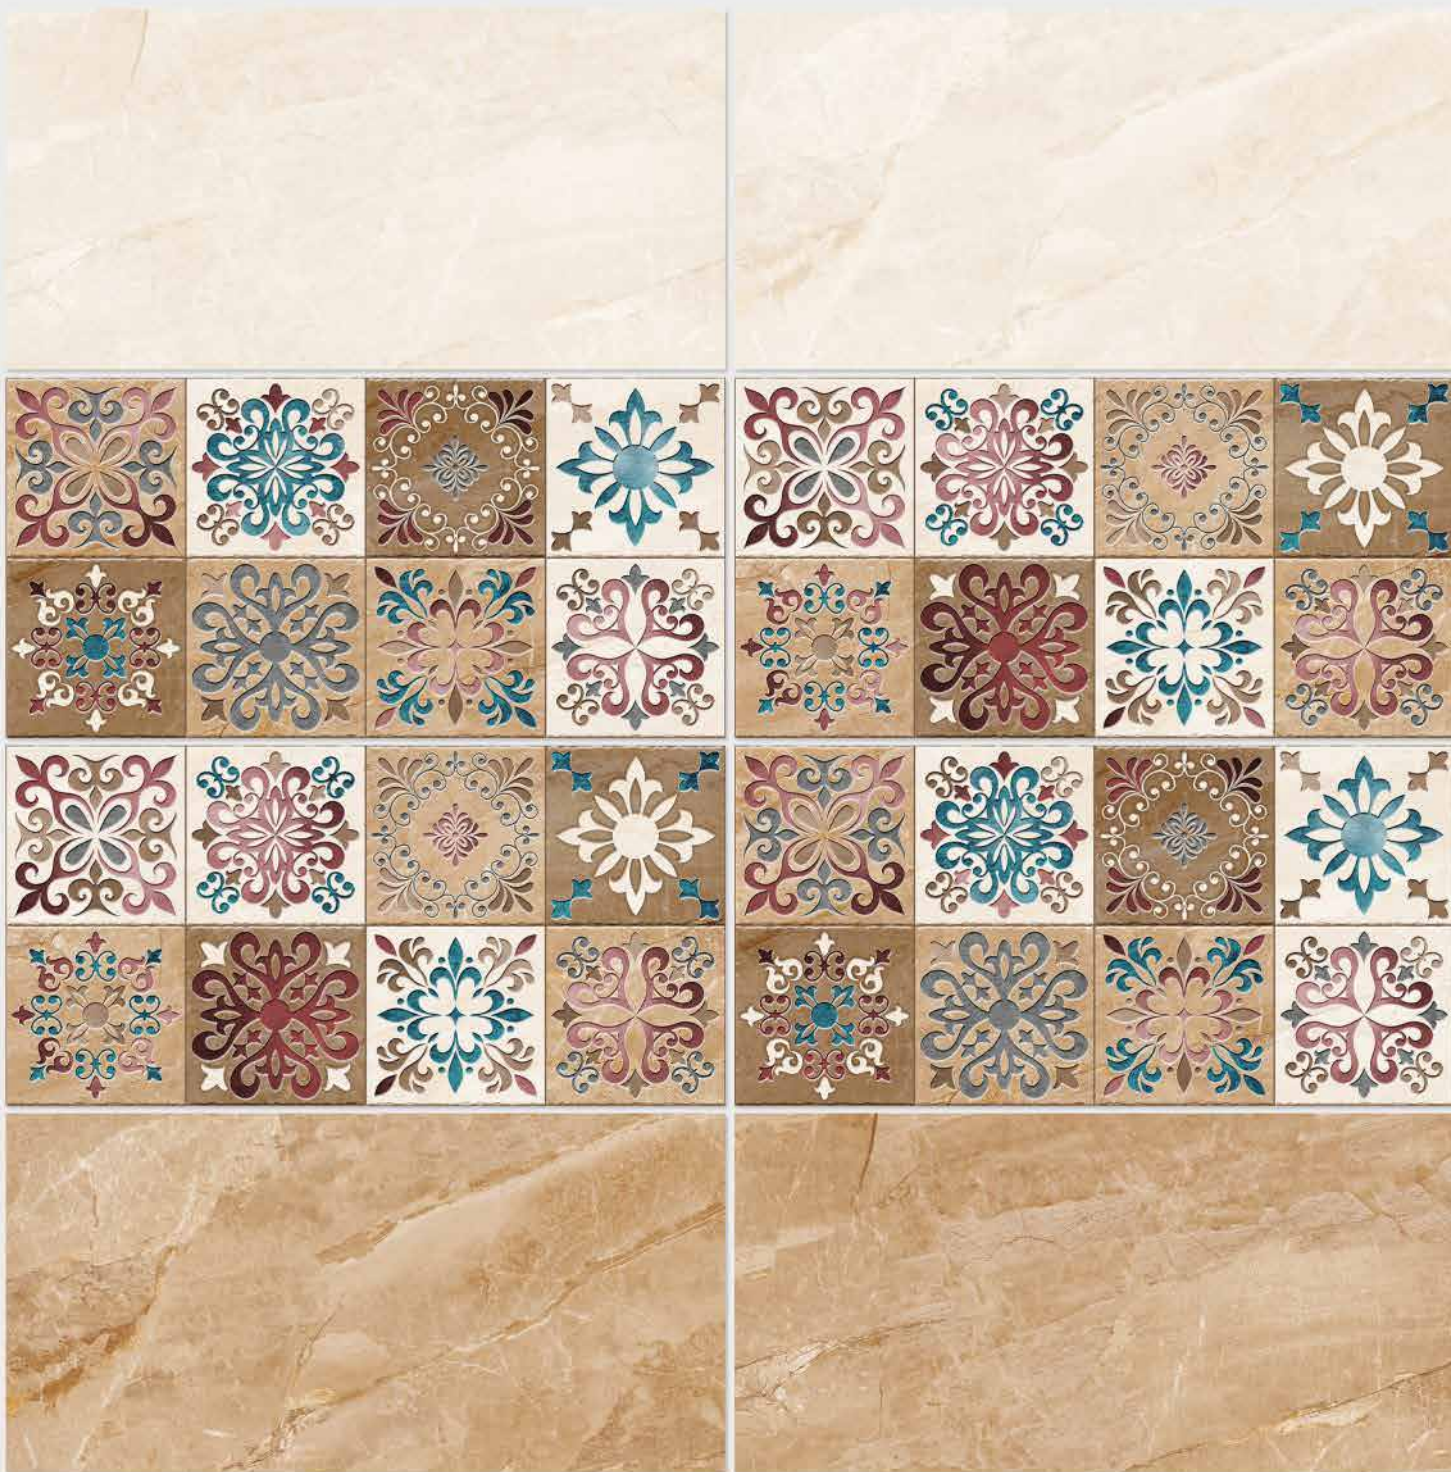

Finish: **Glossy**

1158 L

1158 HL 1

1158 D

DIGITAL 300x  
WALL TILES 600mm

**SIGNUS**  
C E R A M I C

Tile Shown  
1158

resistant to salts | eco sustainable | fire proof | frost proof | random design