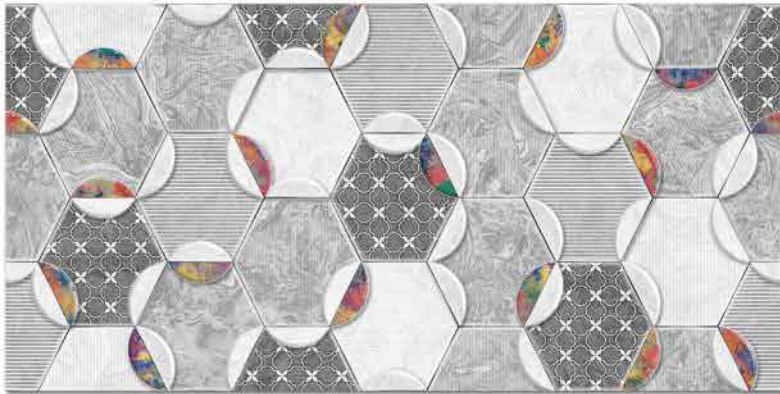

Tile Shown  
1145

resistant to salts | eco sustainable | fire proof | frost proof | random design

**SIGNUS**  
C E R A M I C

Finish: **Glossy**

1146 L

1146 HL 1

1146 D

DIGITAL 300x  
WALL TILES 600mm