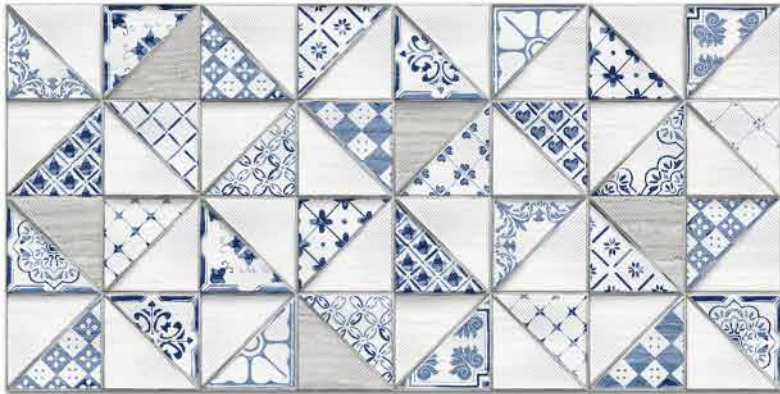

Tile Shown  
1152

resistant to salts | eco sustainable | fire proof | frost proof | random design

**SIGNUS**  
C E R A M I C

Finish: **Glossy**

1153 L

1153 HL 1

1153 D

DIGITAL 300x  
WALL TILES 600mm