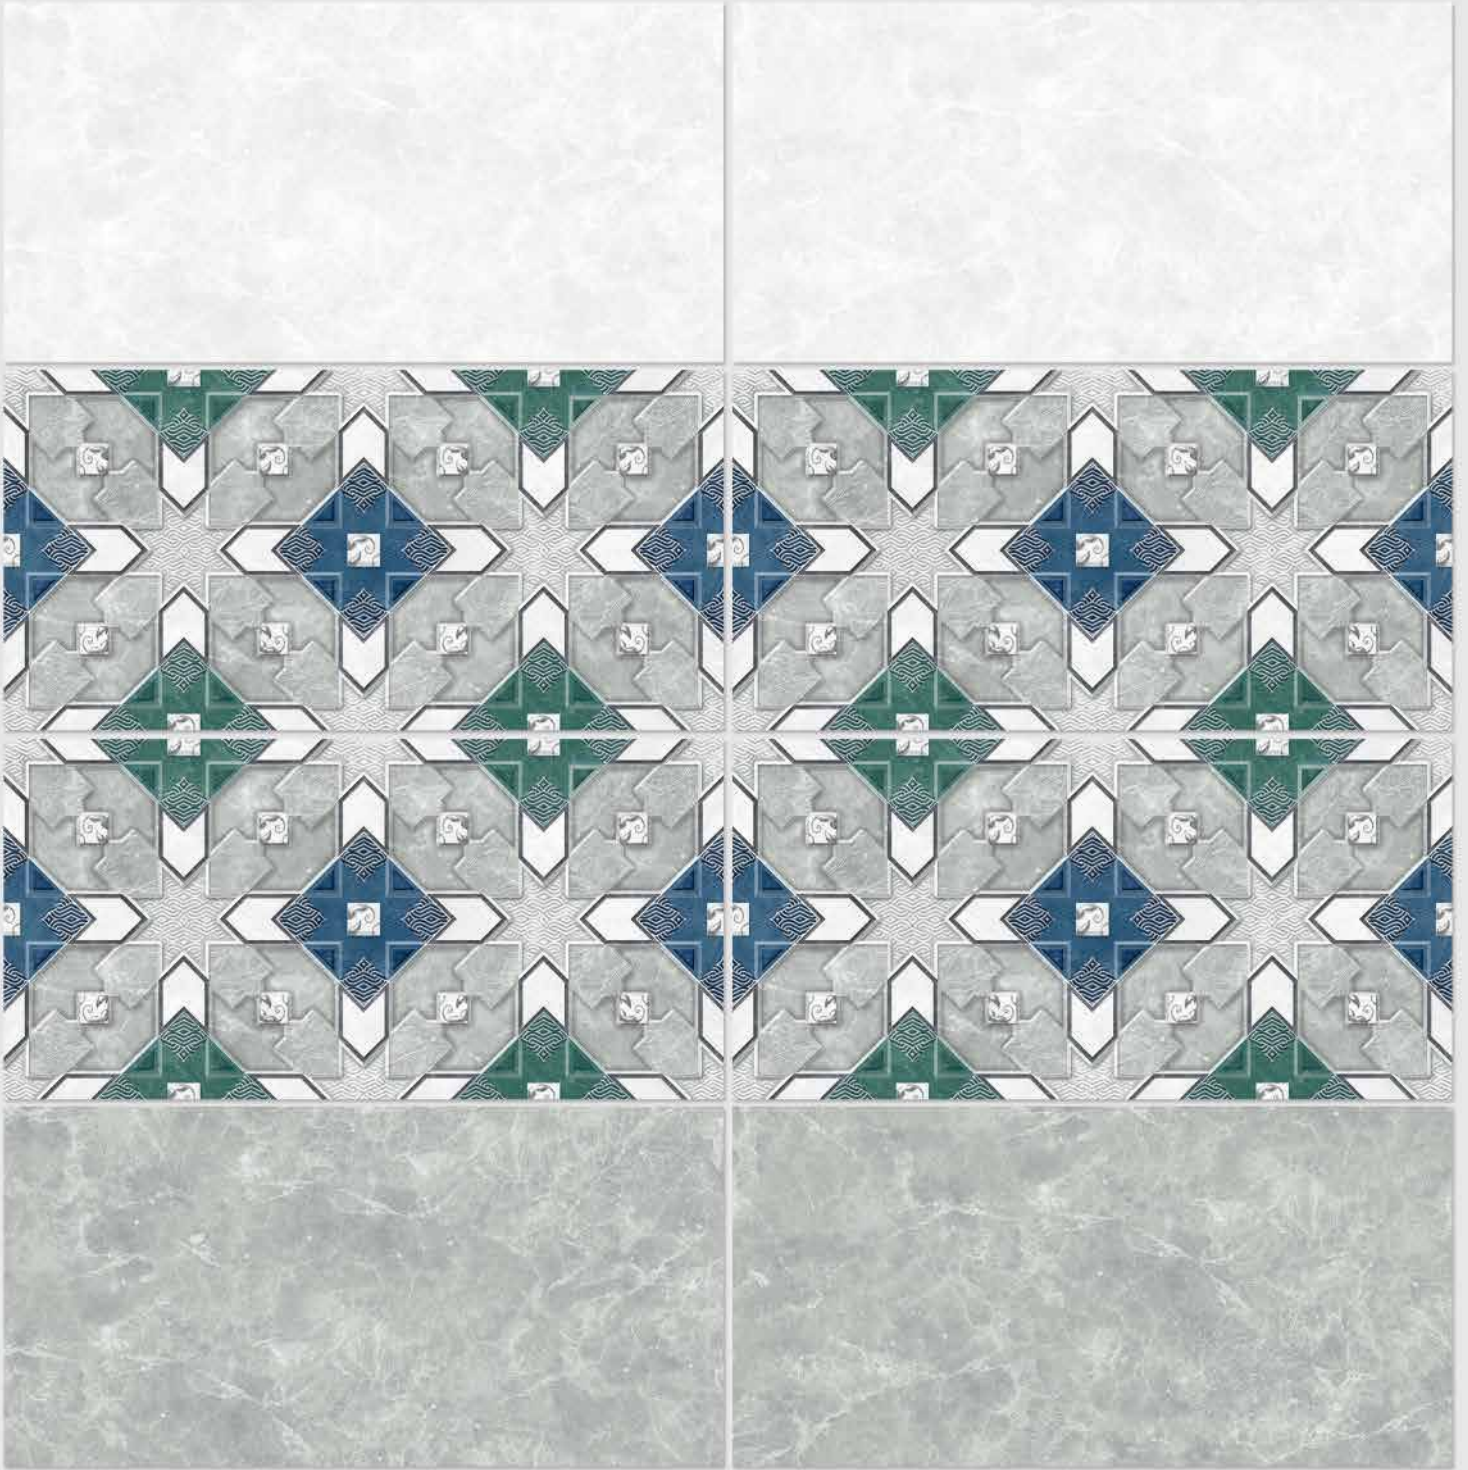

resistant to salts | eco sustainable | fire proof | frost proof | random design

**SIGNUS**  
C E R A M I C

Finish: **Glossy**

1160 L

1160 HL 1

1160 D

DIGITAL 300x  
WALL TILES 600mm

**SIGNUS**  
CERAMIC