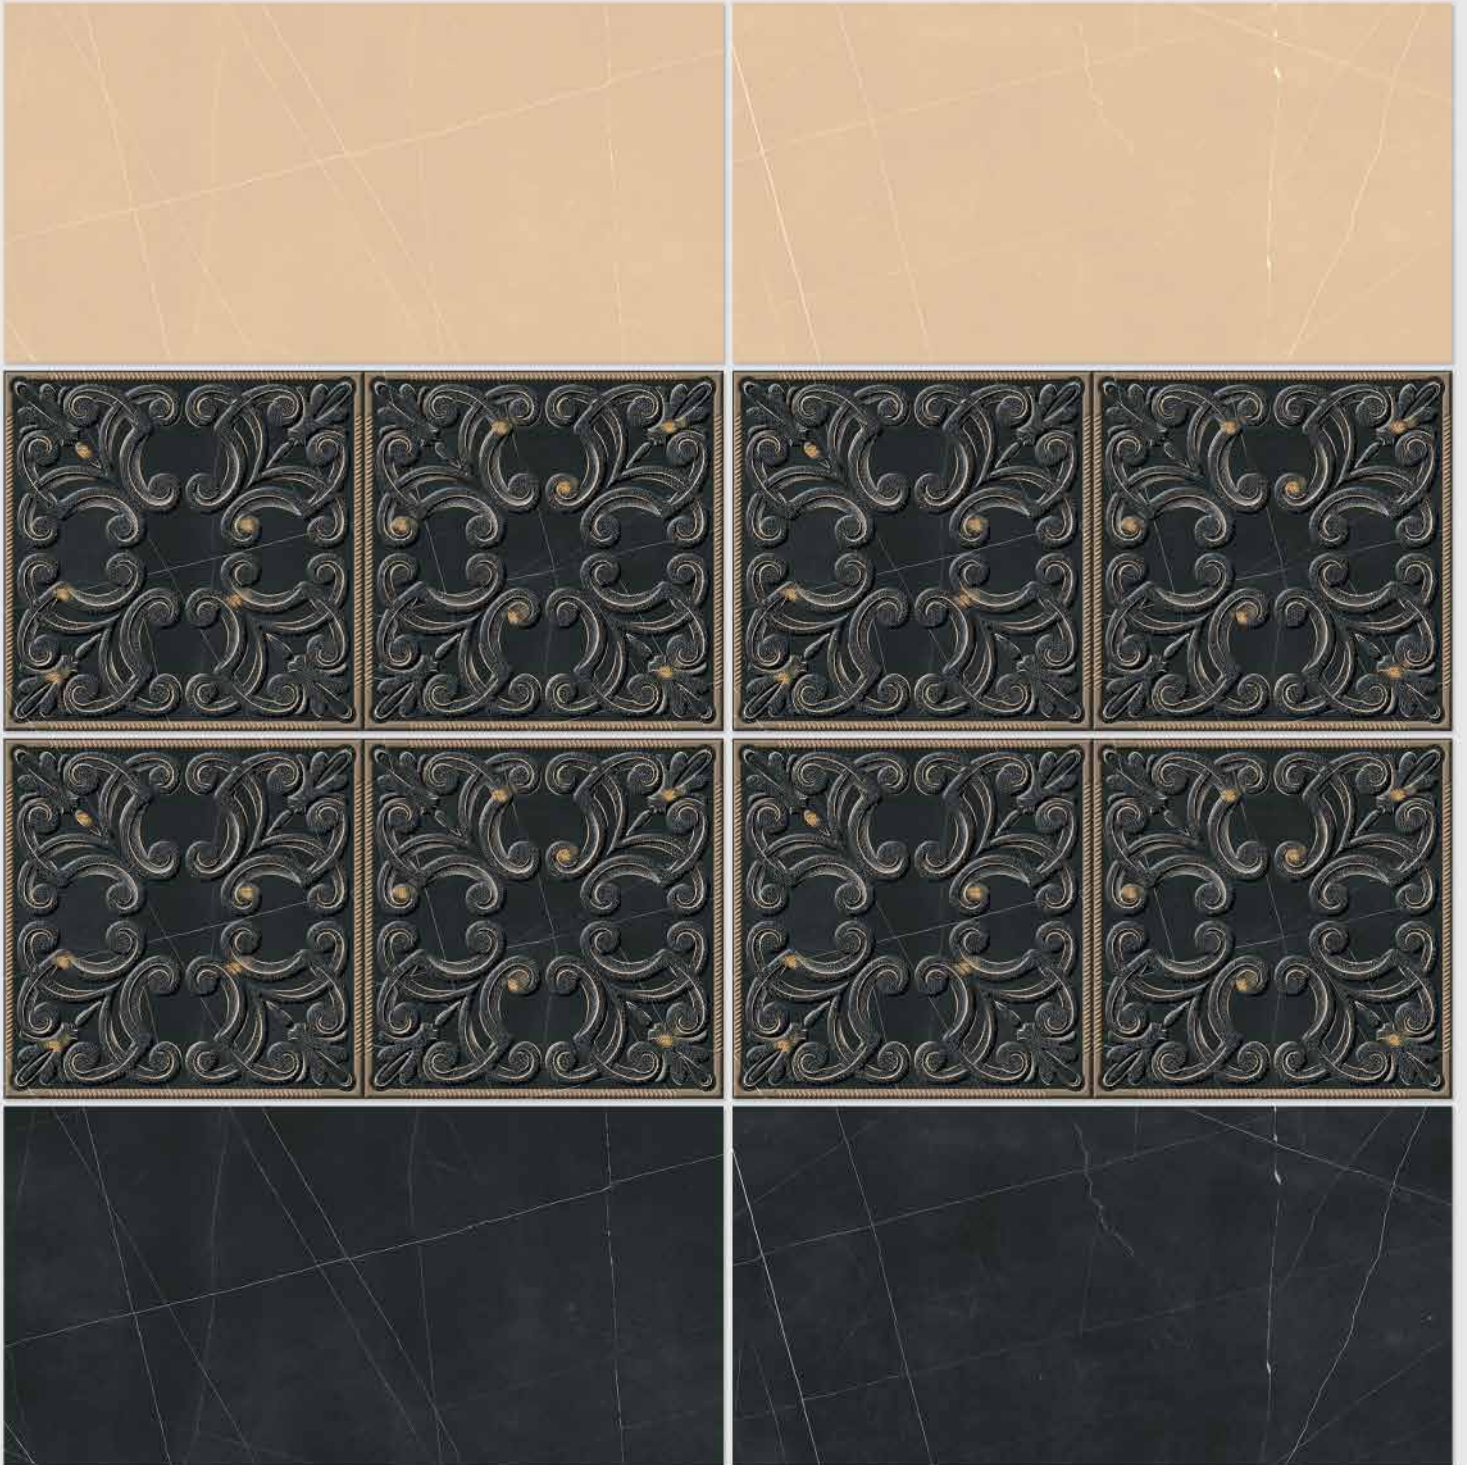

1141 D

SIGNUS
C E R A M I C

Tile Shown
1141