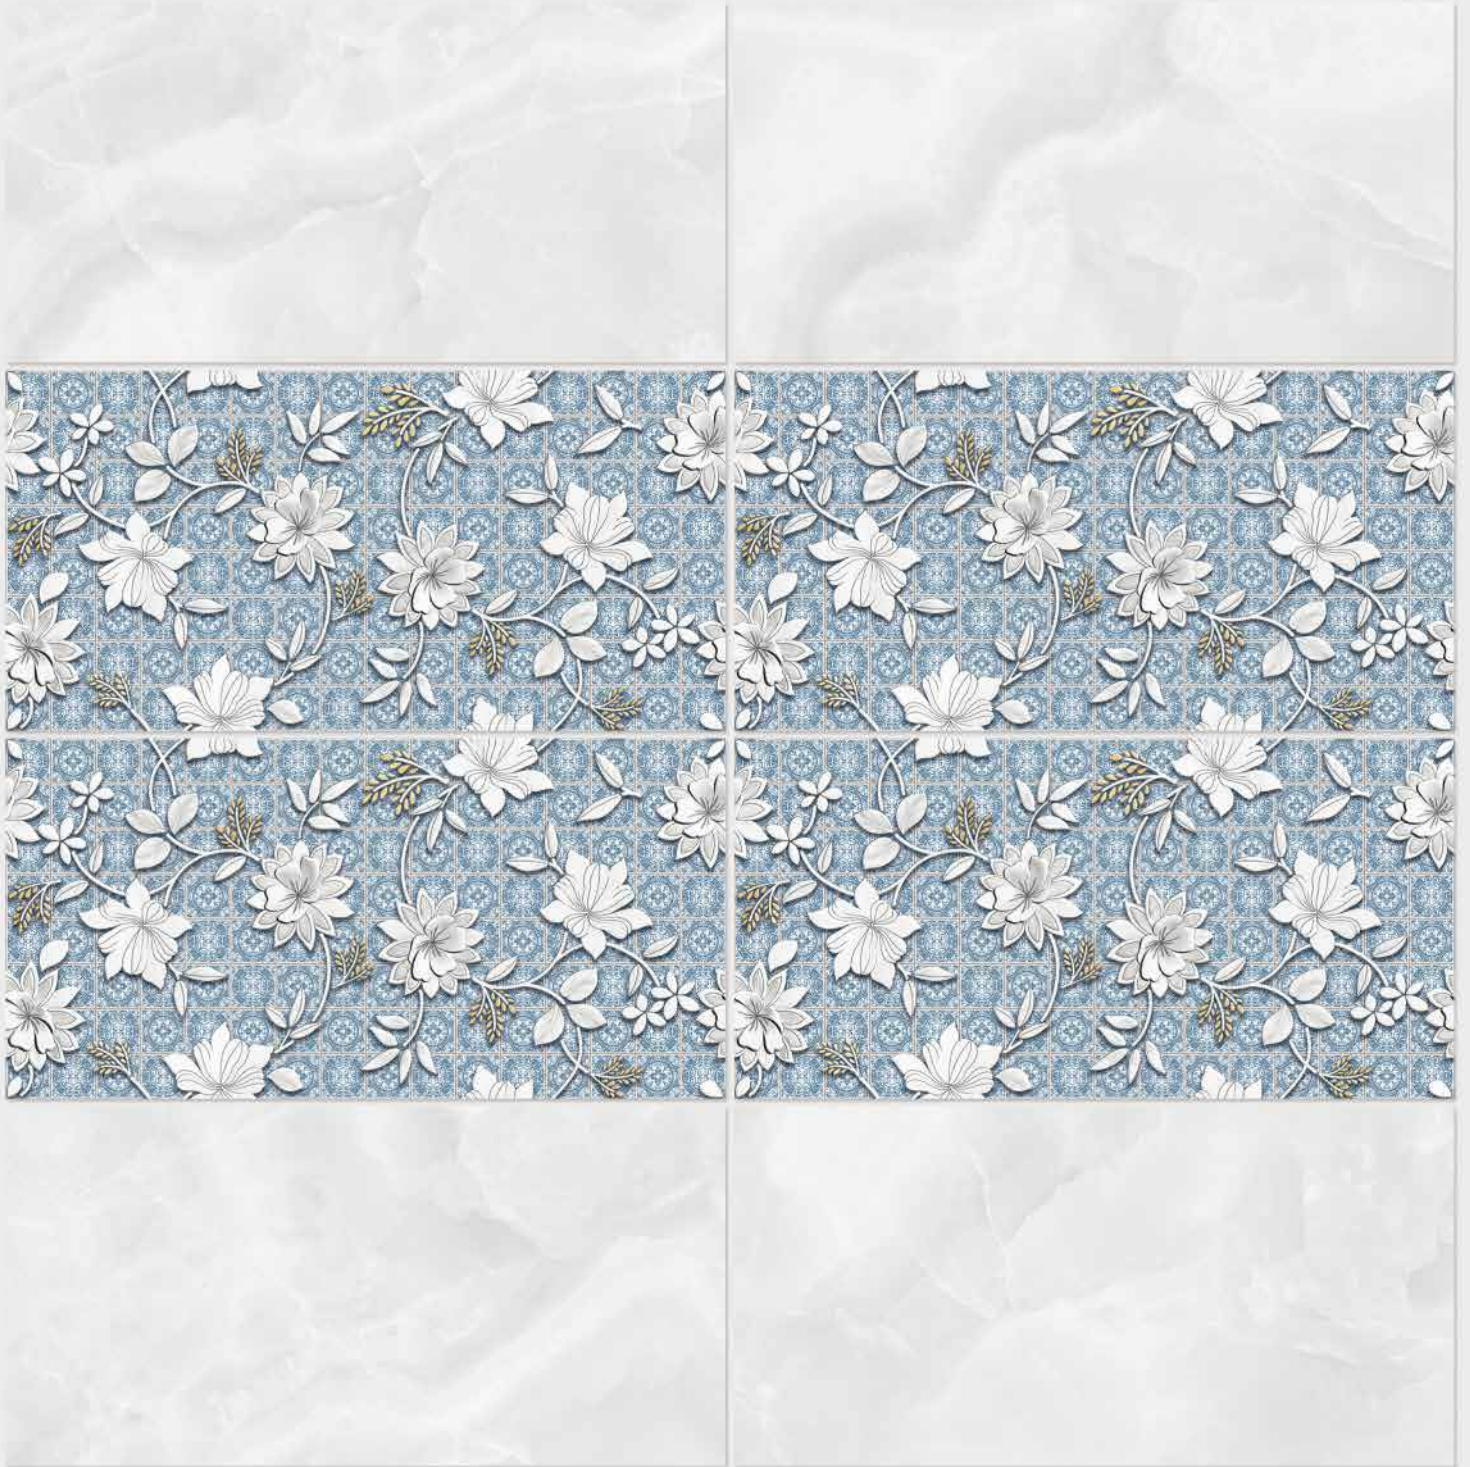

SIGNUS
C E R A M I C

Tile Shown
1157