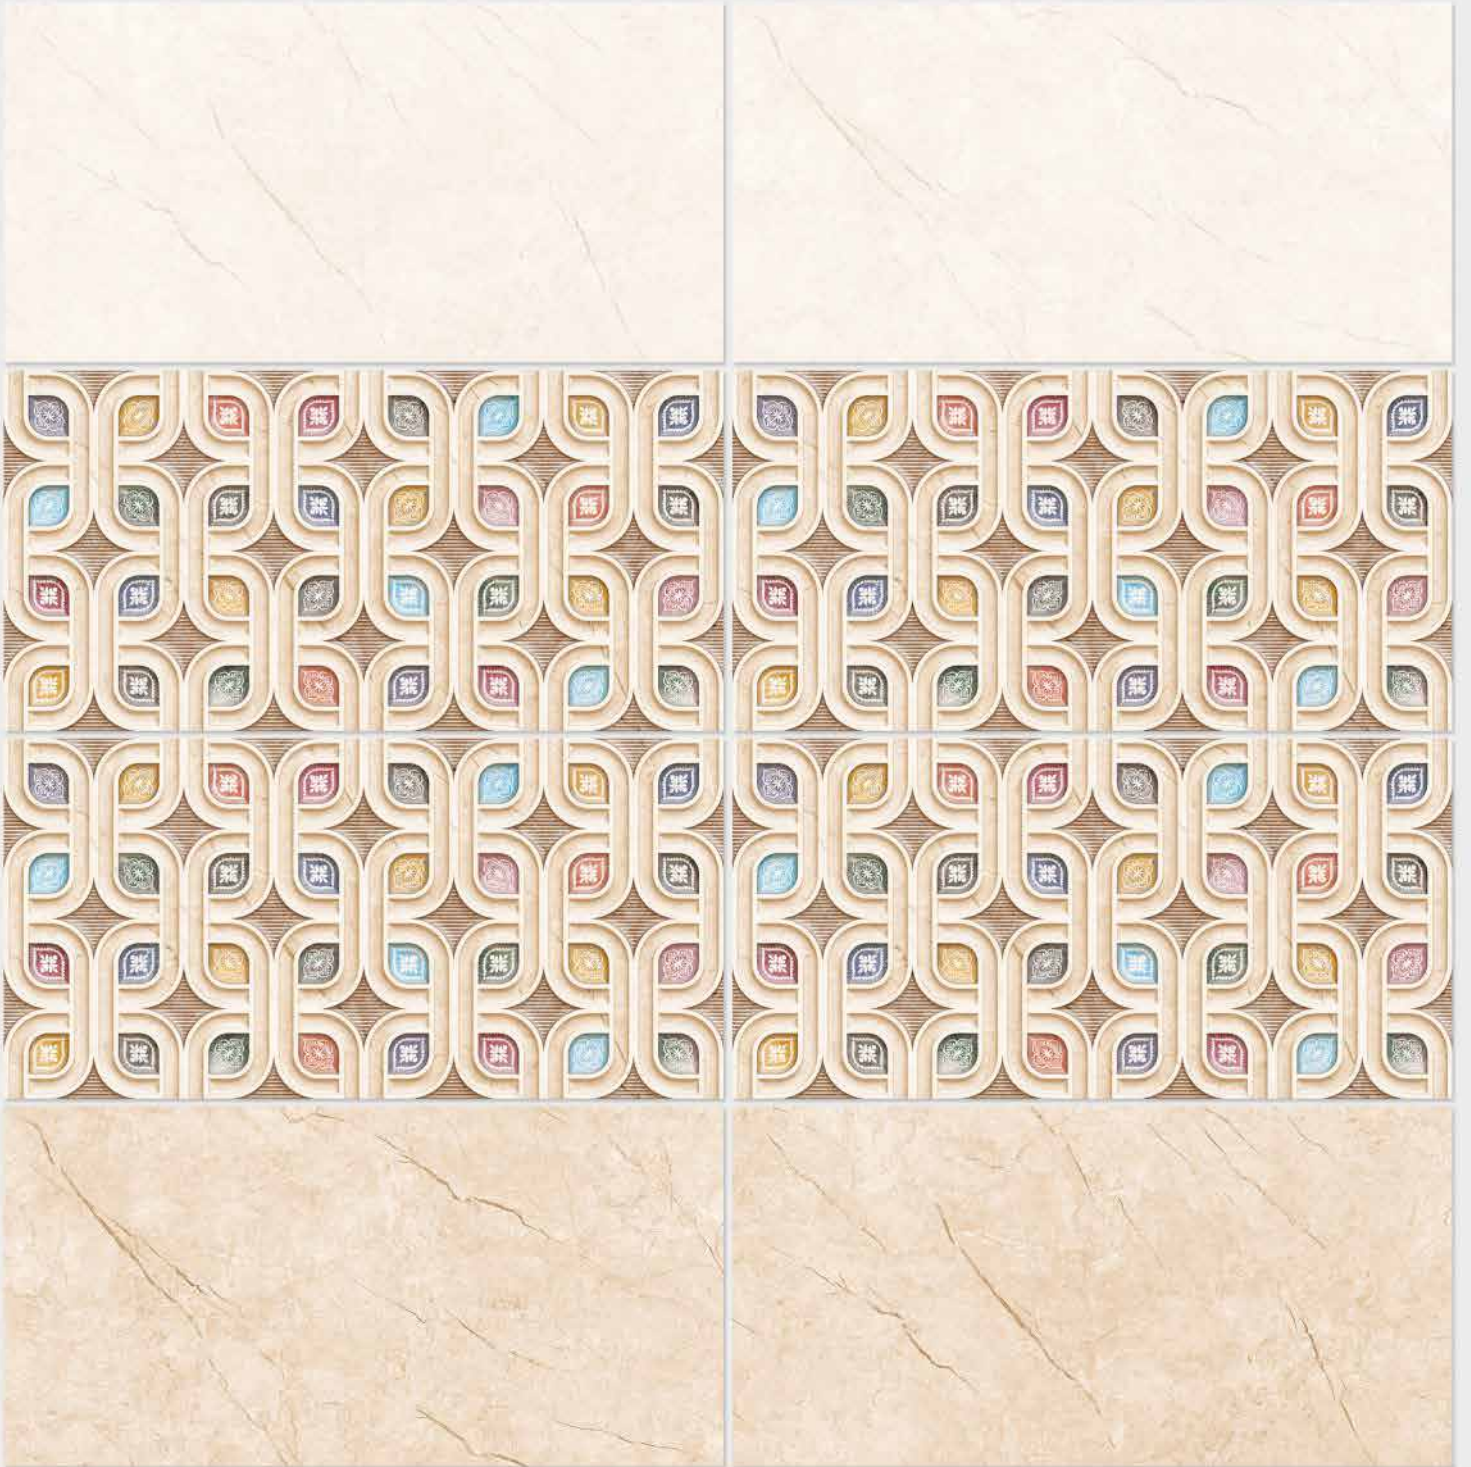

1156 HL 1

1156 D

DIGITAL 300x  
WALL TILES 600mm

**SIGNUS**  
CERAMIC

Tile Shown  
1156

resistant to salts | eco sustainable | fire proof | frost proof | random design

**SIGNUS**  
C E R A M I C

Finish: **Glossy**