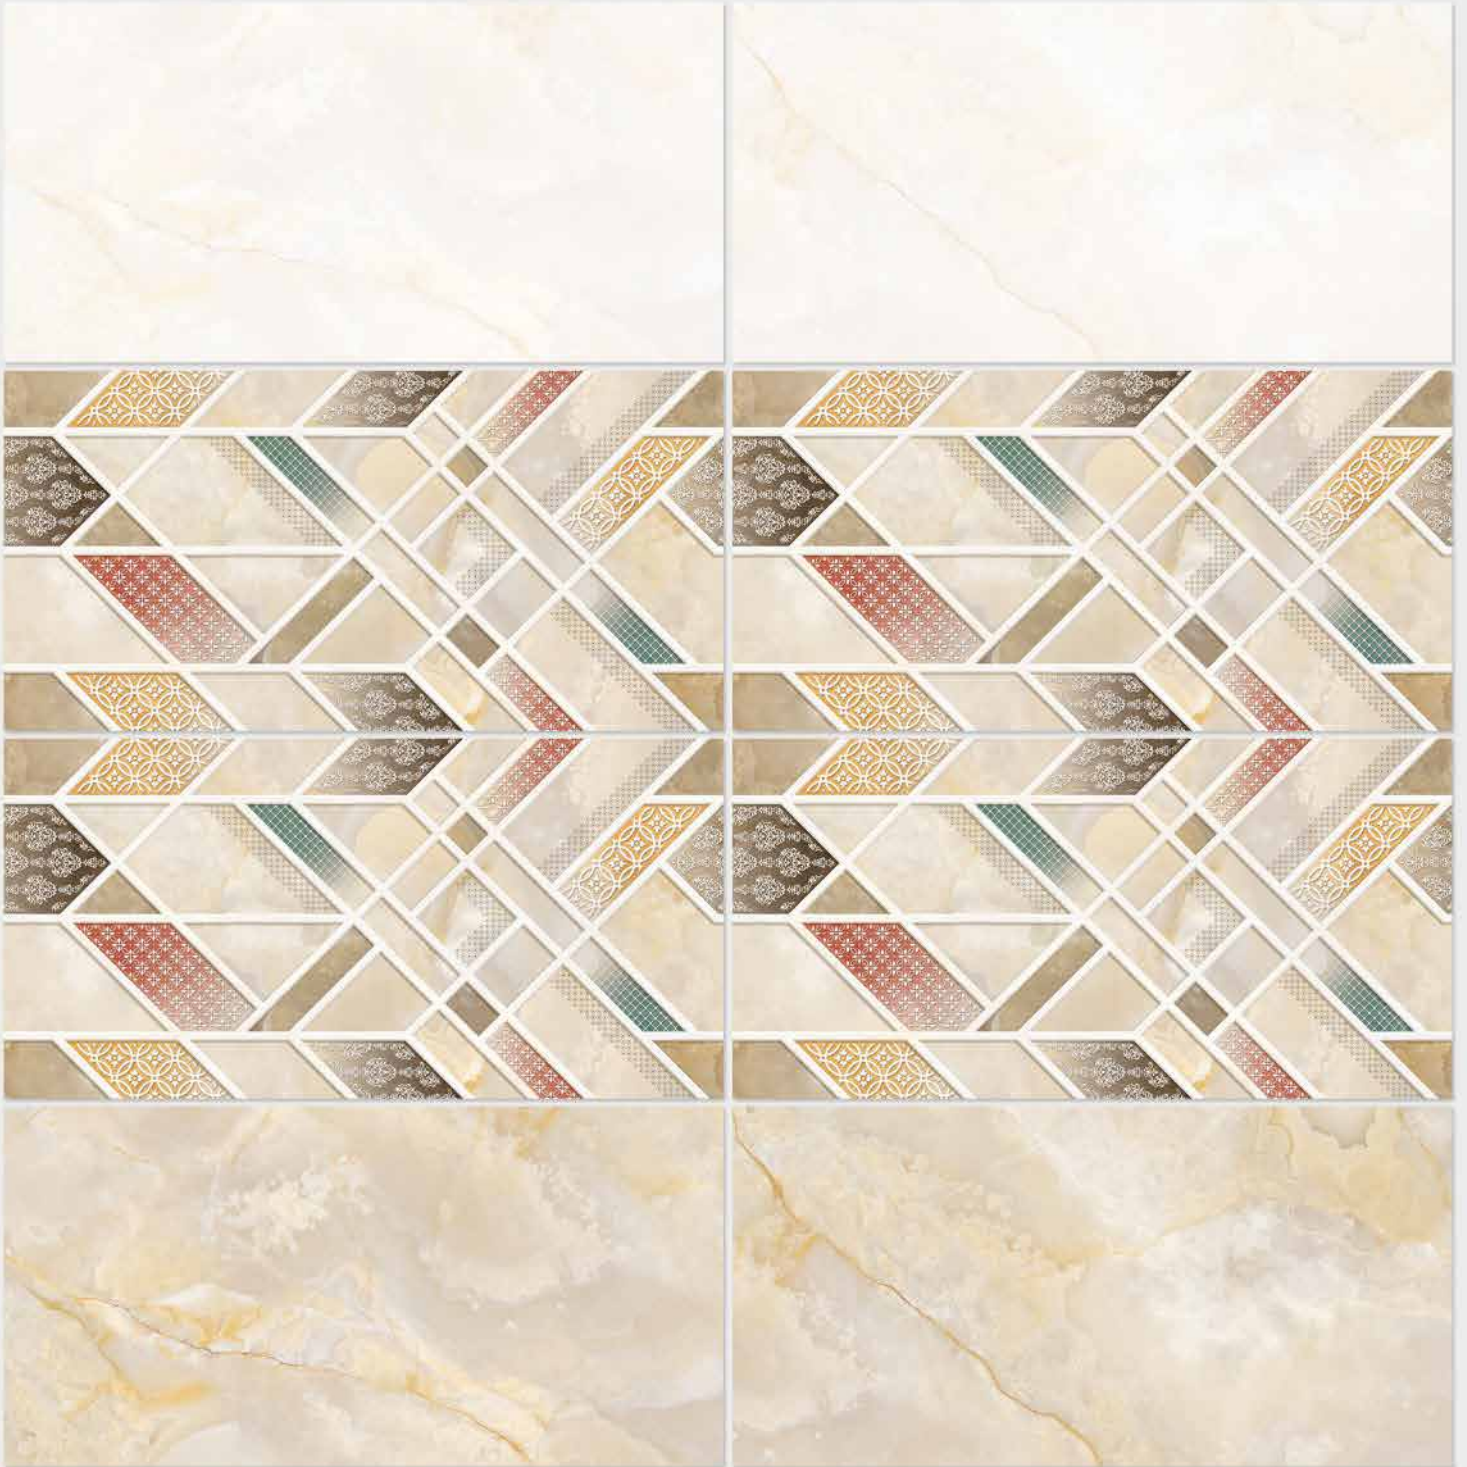

Finish: **Glossy**

1150 L

1150 HL 1

1150 D

DIGITAL 300x  
WALL TILES 600mm

**SIGNUS**  
C E R A M I C

Tile Shown  
1150

resistant to salts | eco sustainable | fire proof | frost proof | random design