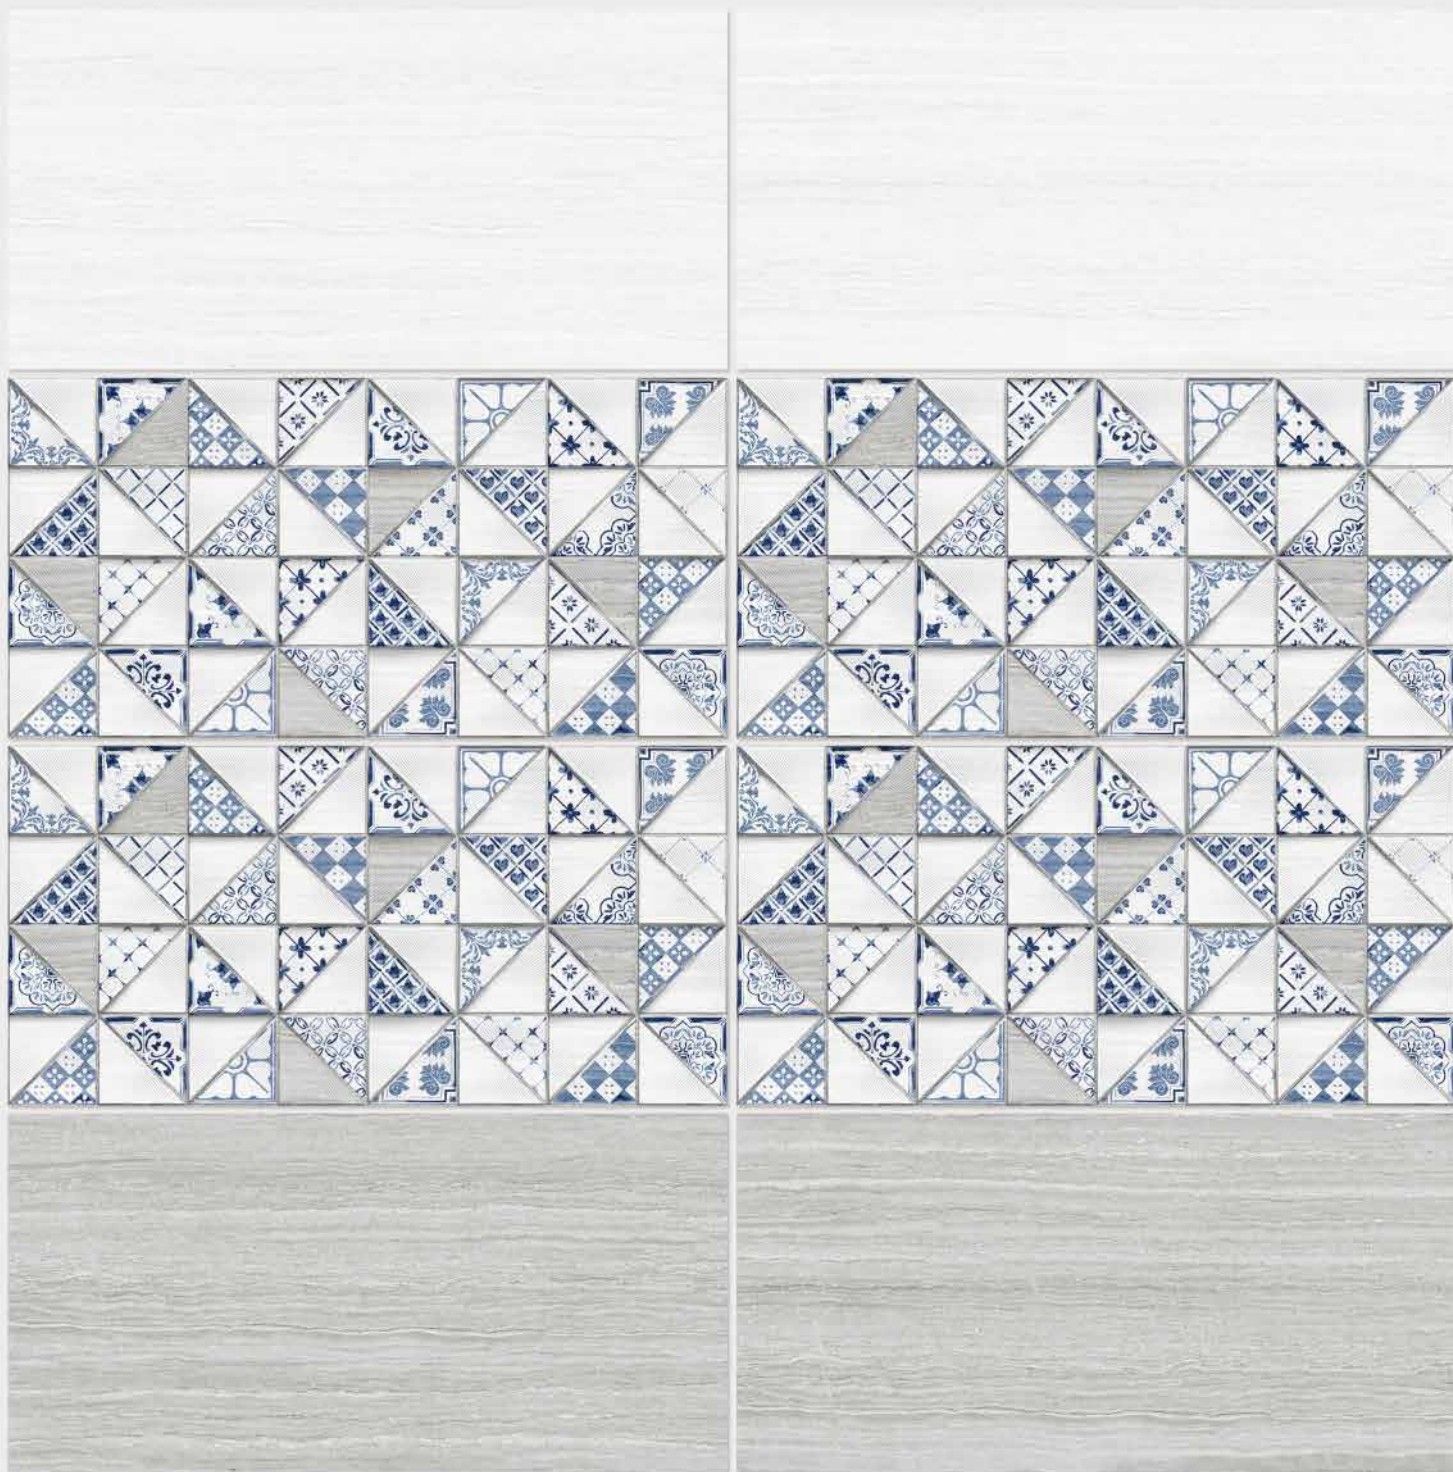

SIGNUS
CERAMIC

Tile Shown
1153