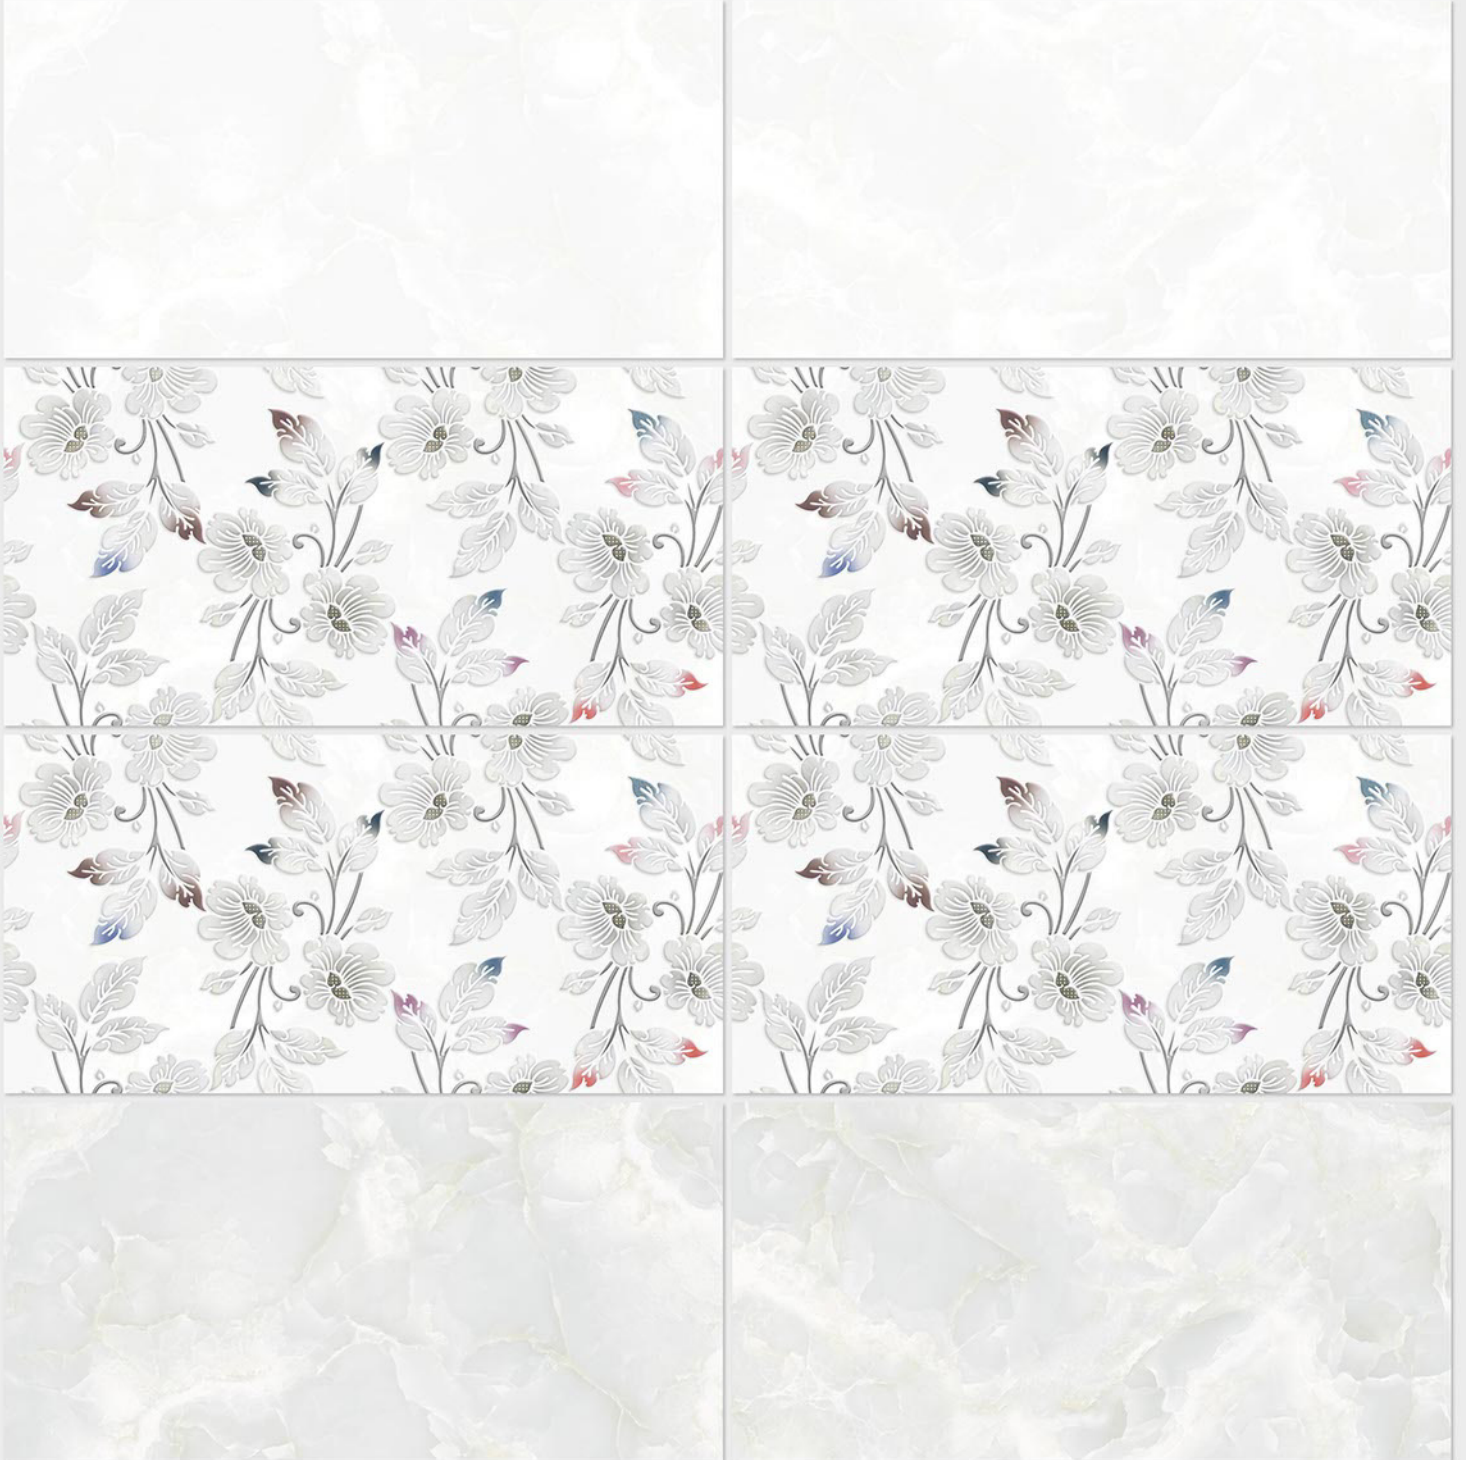

1205 L

1205 HL 1

1205 HL 2

1205 D

DIGITAL 300x
WALL TILES 600mm

Tile Shown
1205

Tile Shown
1205

resistant to salts | eco sustainable | fire proof | frost proof | random design