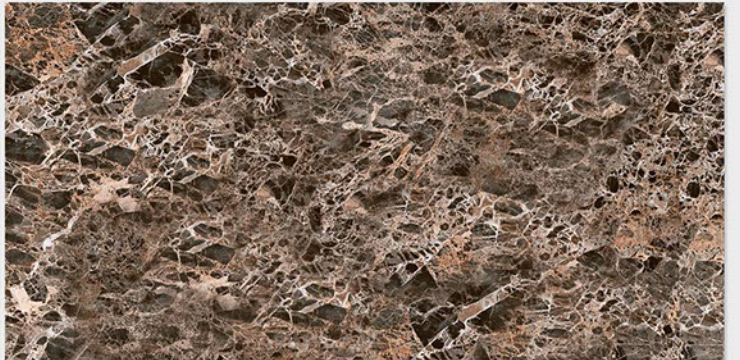

Tile Shown
1222