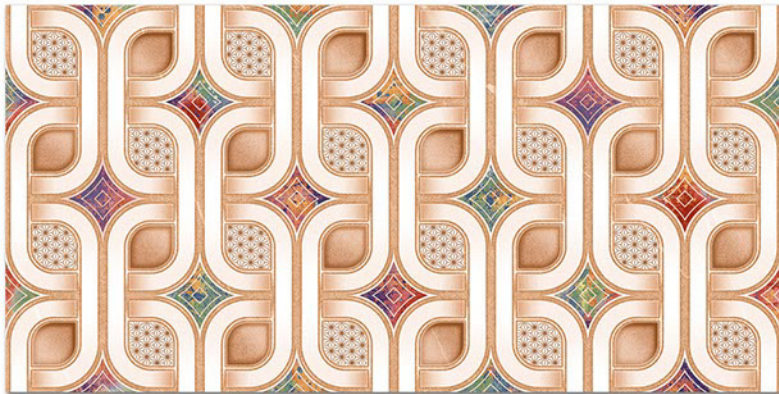

1211 L

1211 HL 1