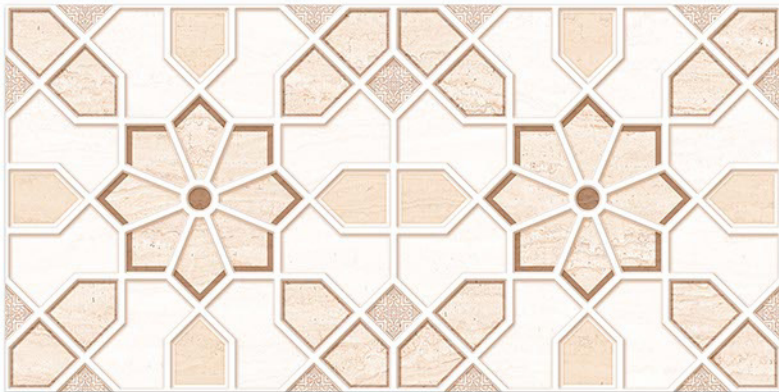

1207 L

1207 HL 1