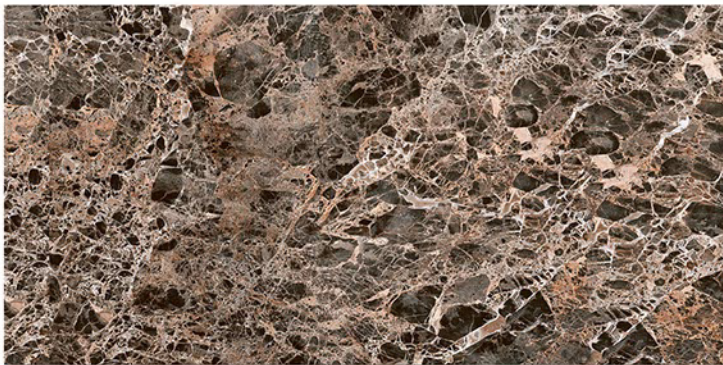

1222 HL 2

1222 D

DIGITAL 300x
WALL TILES 600mm