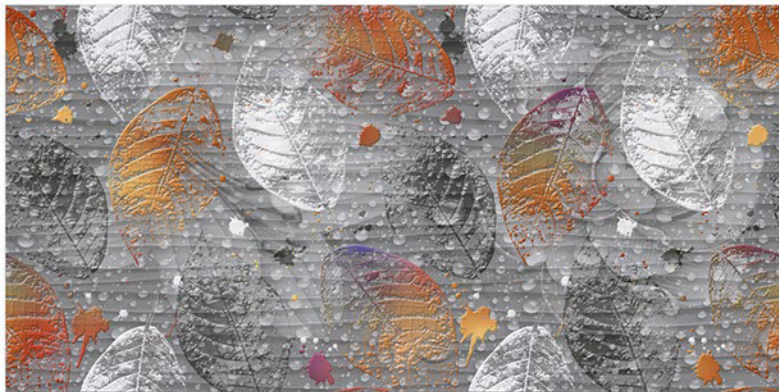

resistant to salts | eco sustainable | fire proof | frost proof | random design

Finish: **Glossy**

1219 HL 1

DIGITAL 300x
WALL TILES 600mm