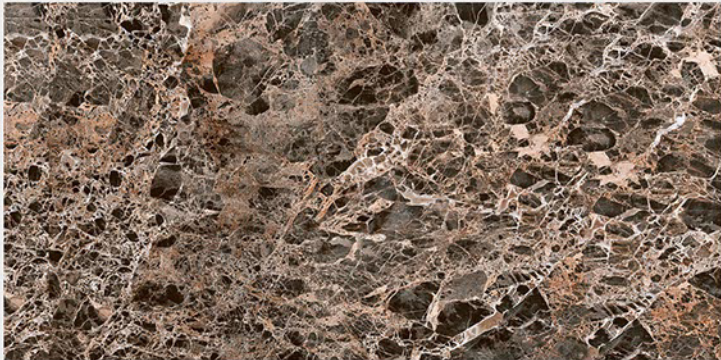

Tile Shown
1222