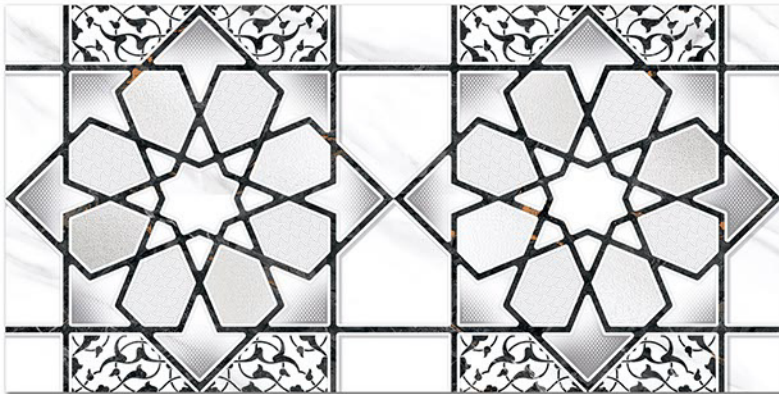

1058 D

DIGITAL 300x
WALL TILES 600mm

Tile Shown
1058

Tile Shown
1058

Tile Shown
1058

resistant to salts | eco sustainable | fire proof | frost proof | random design

Finish: **SUPER WHITE**

1061 L