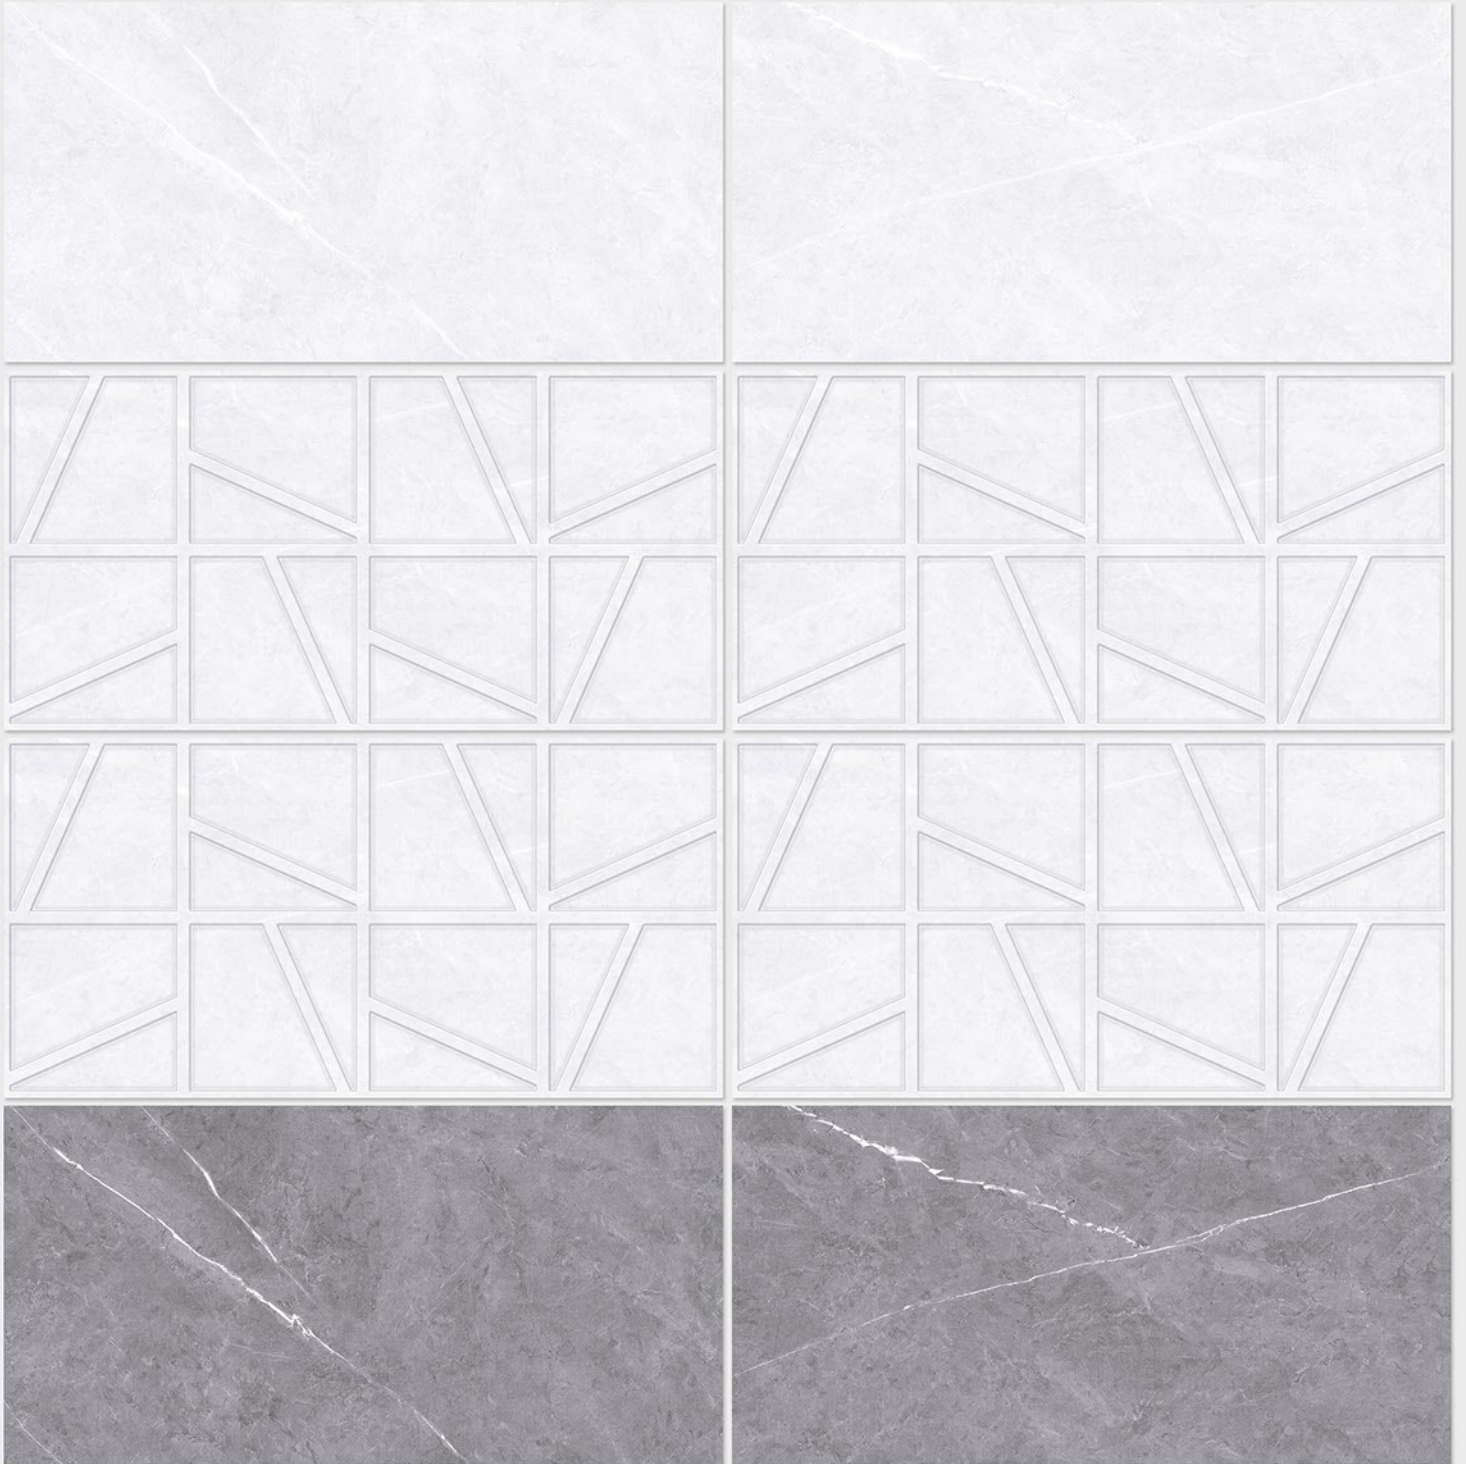

1129 D

Tile Shown
1129