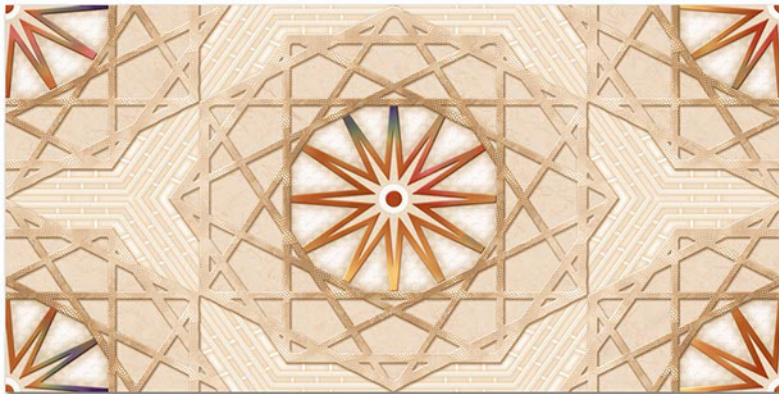

1061 HL 2

1061 L

DIGITAL 300x
WALL TILES 600mm

Tile Shown
1061

resistant to salts | eco sustainable | fire proof | frost proof | random design

Finish: **Glossy**

1095 L

1095 HL 2