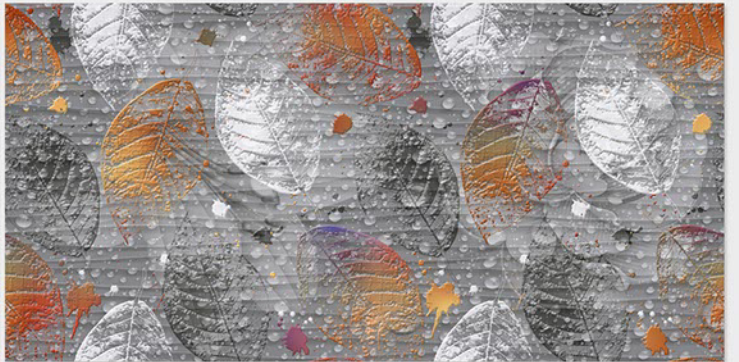

Tile Shown
1219