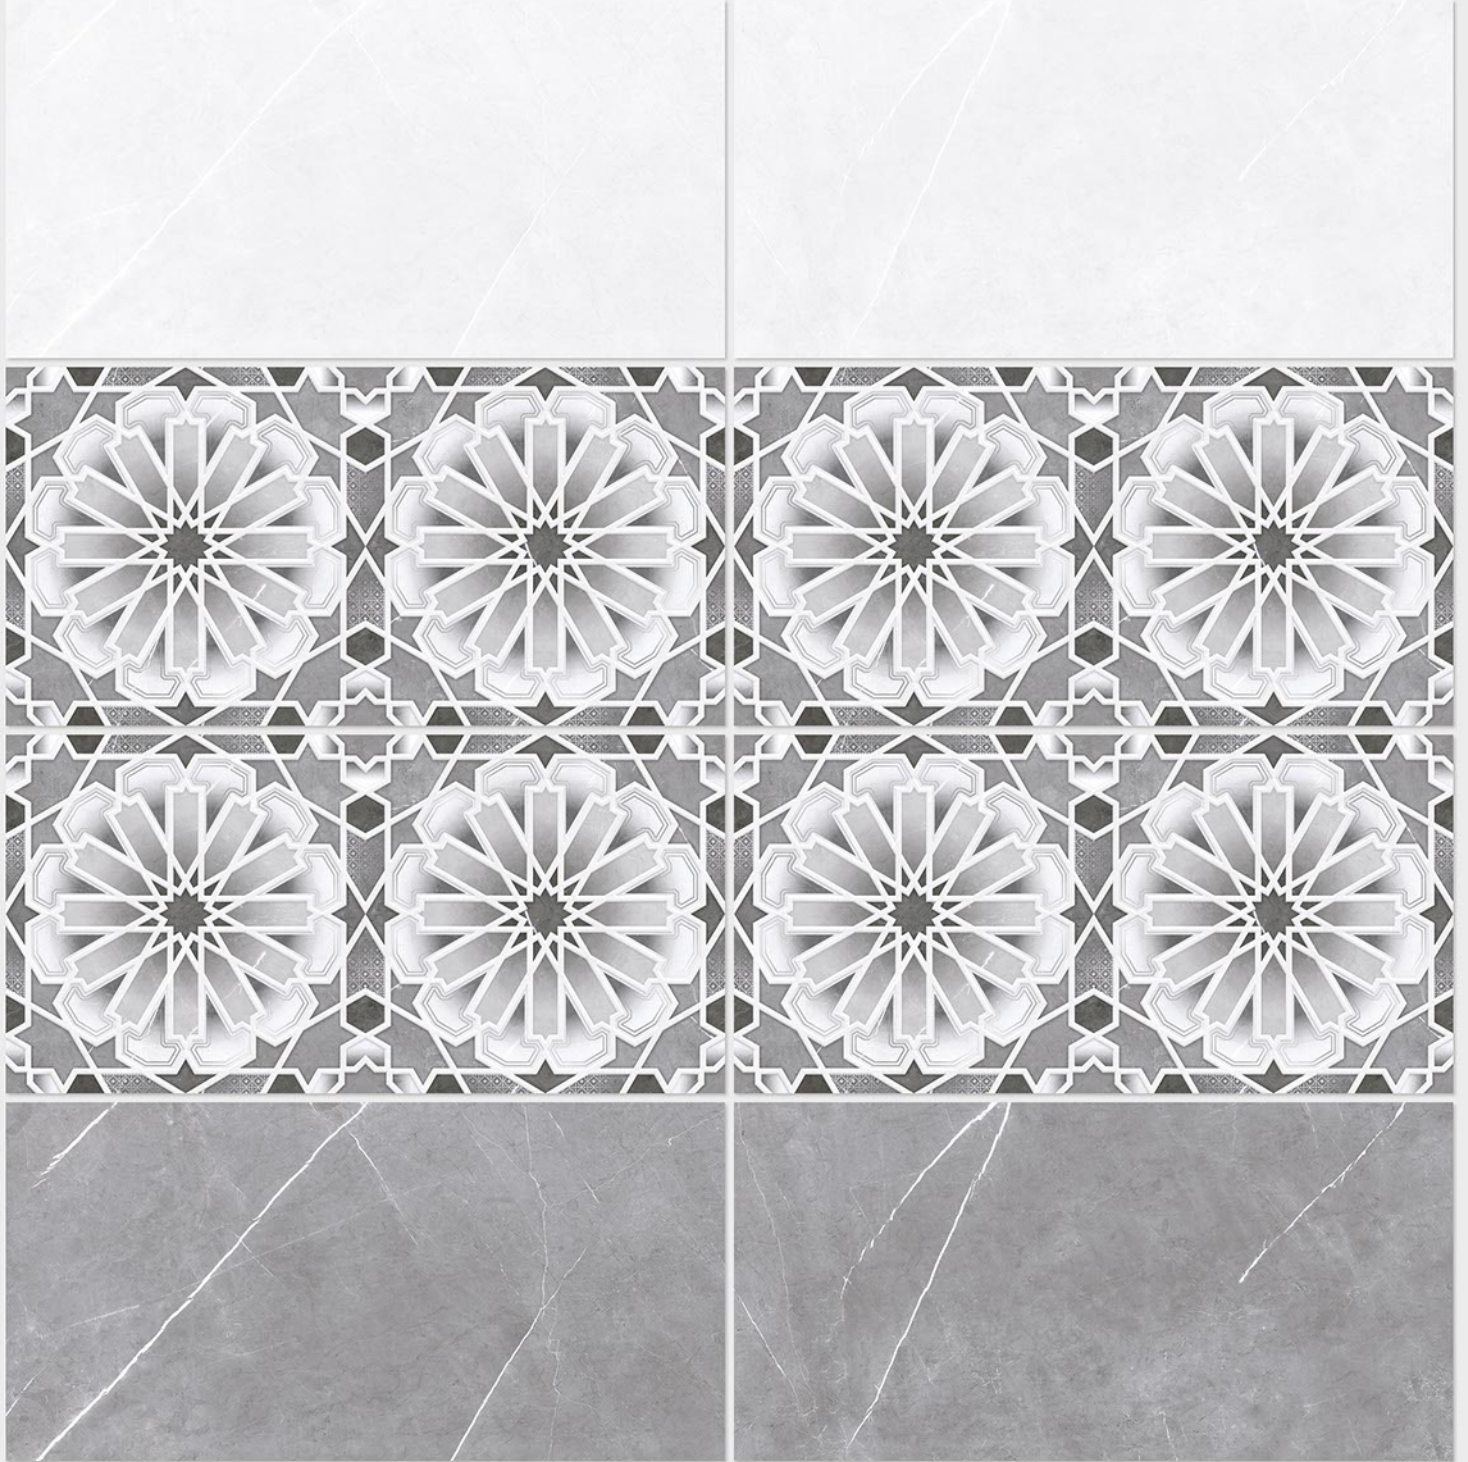

Tile Shown
1211

resistant to salts | eco sustainable | fire proof | frost proof | random design

Finish: **Glossy**

1212 L

1212 HL 1

1212 D

DIGITAL 300x
WALL TILES 600mm

Tile Shown
1212