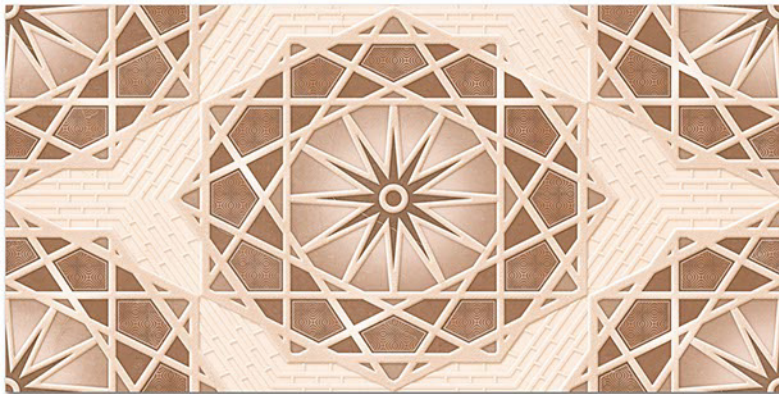

1208 HL 1

1208 D

DIGITAL 300x
WALL TILES 600mm

Tile Shown
1208

resistant to salts | eco sustainable | fire proof | frost proof | random design

Finish: **Glossy**

1209 L

1209 HL 1