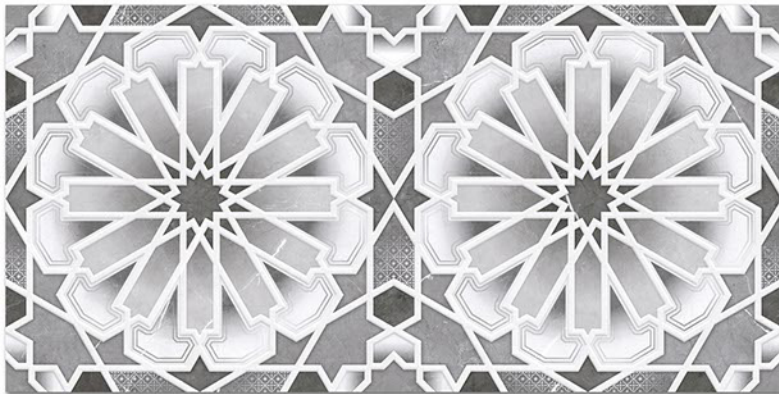

1212 L

1212 HL 1