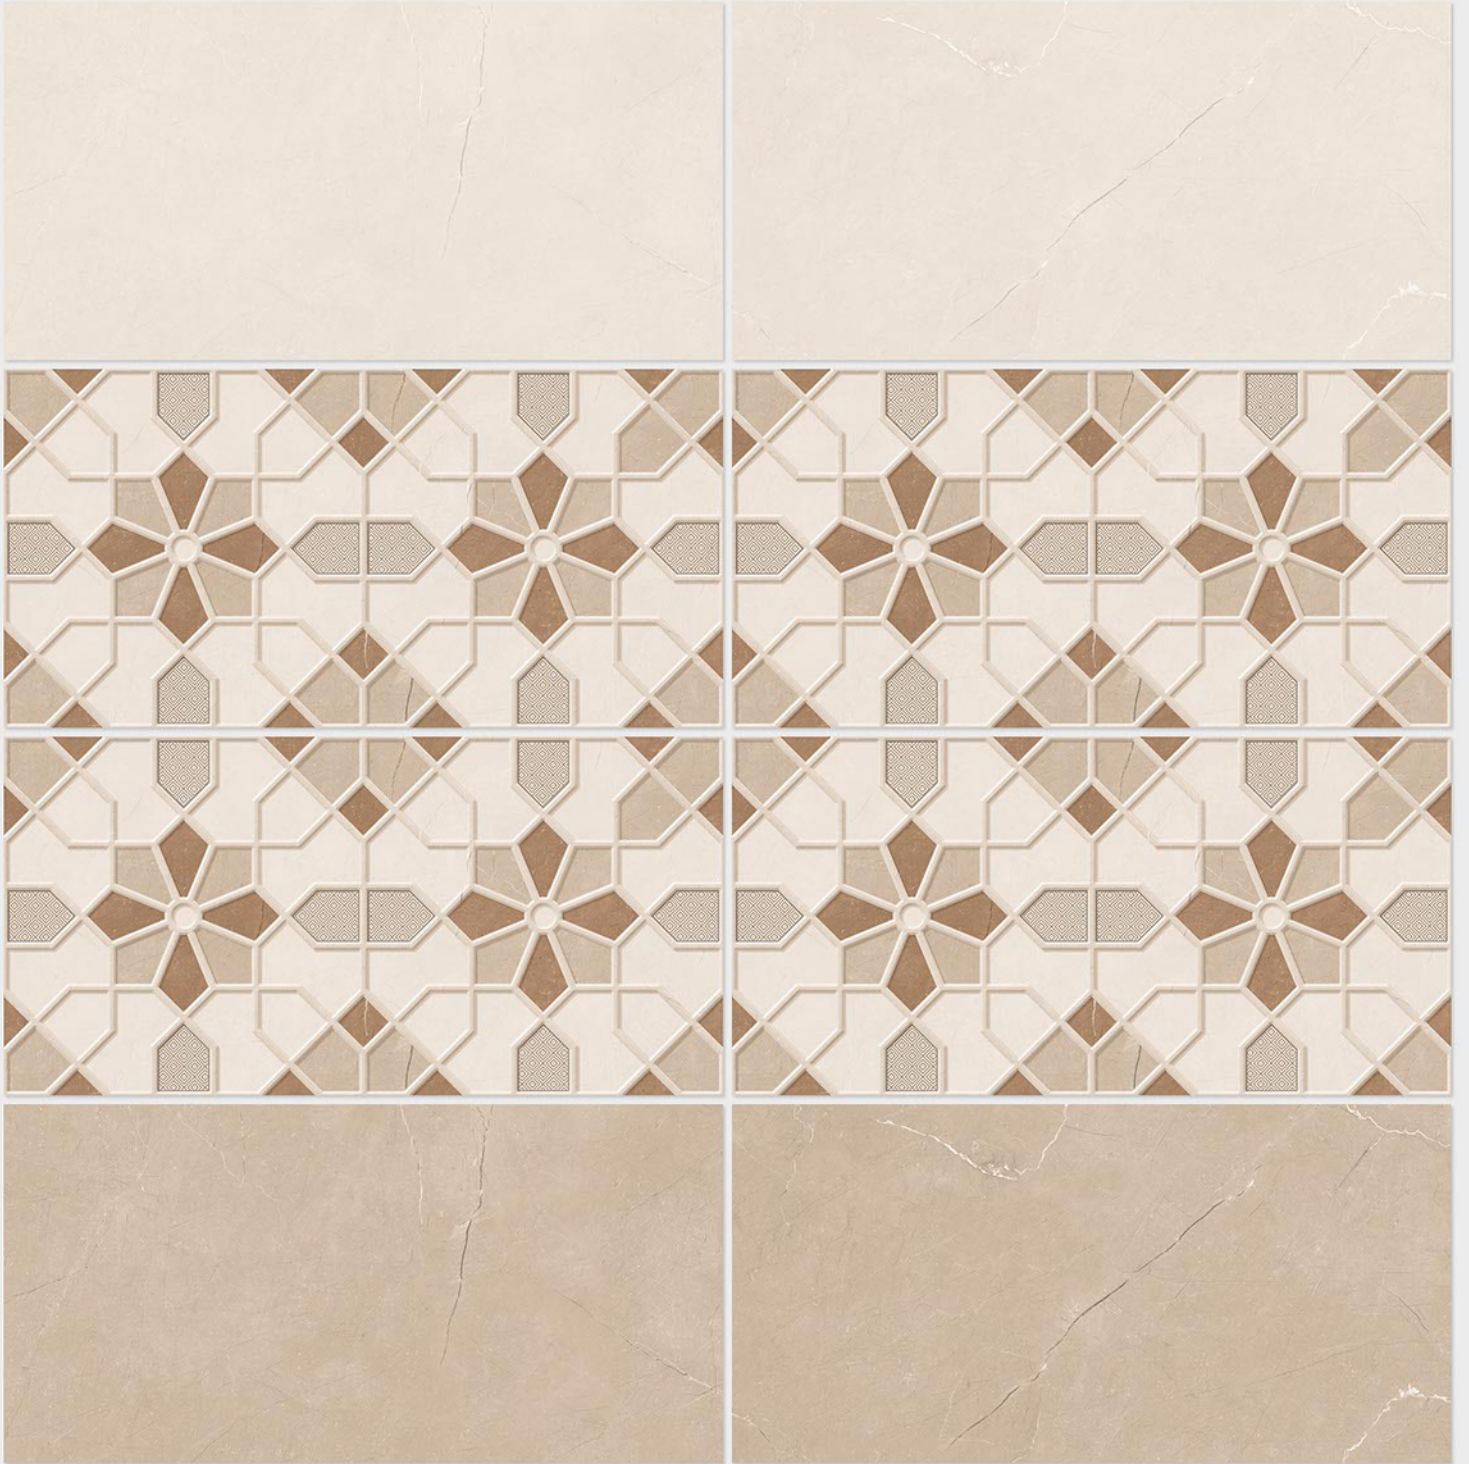

1234 D

Tile Shown
1234