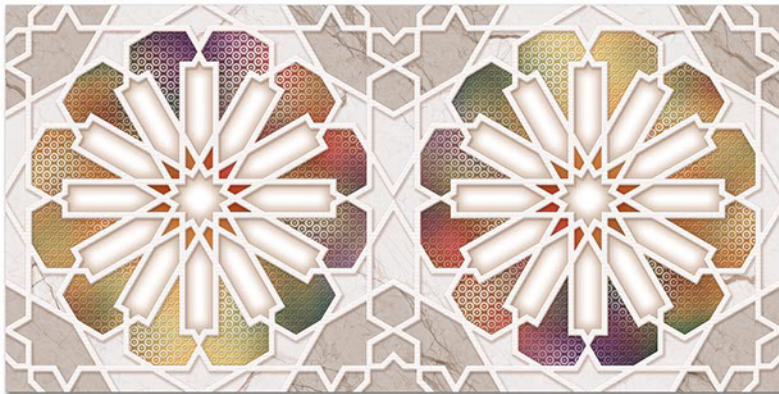

resistant to salts | eco sustainable | fire proof | frost proof | random design

Finish: **Glossy**

1008 L

1008 HL 2

1008 L

DIGITAL 300x
WALL TILES 600mm

Tile Shown
1008

resistant to salts | eco sustainable | fire proof | frost proof | random design