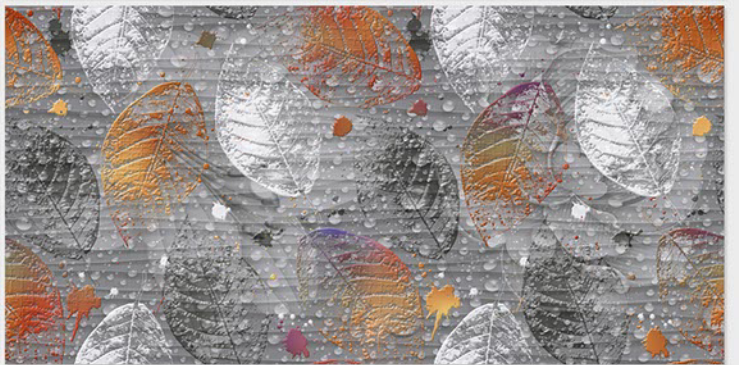

Tile Shown
1219