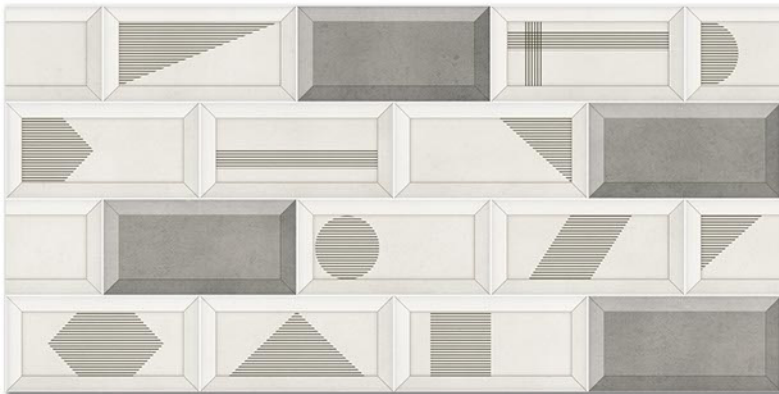

1231 L

1231 HL 1