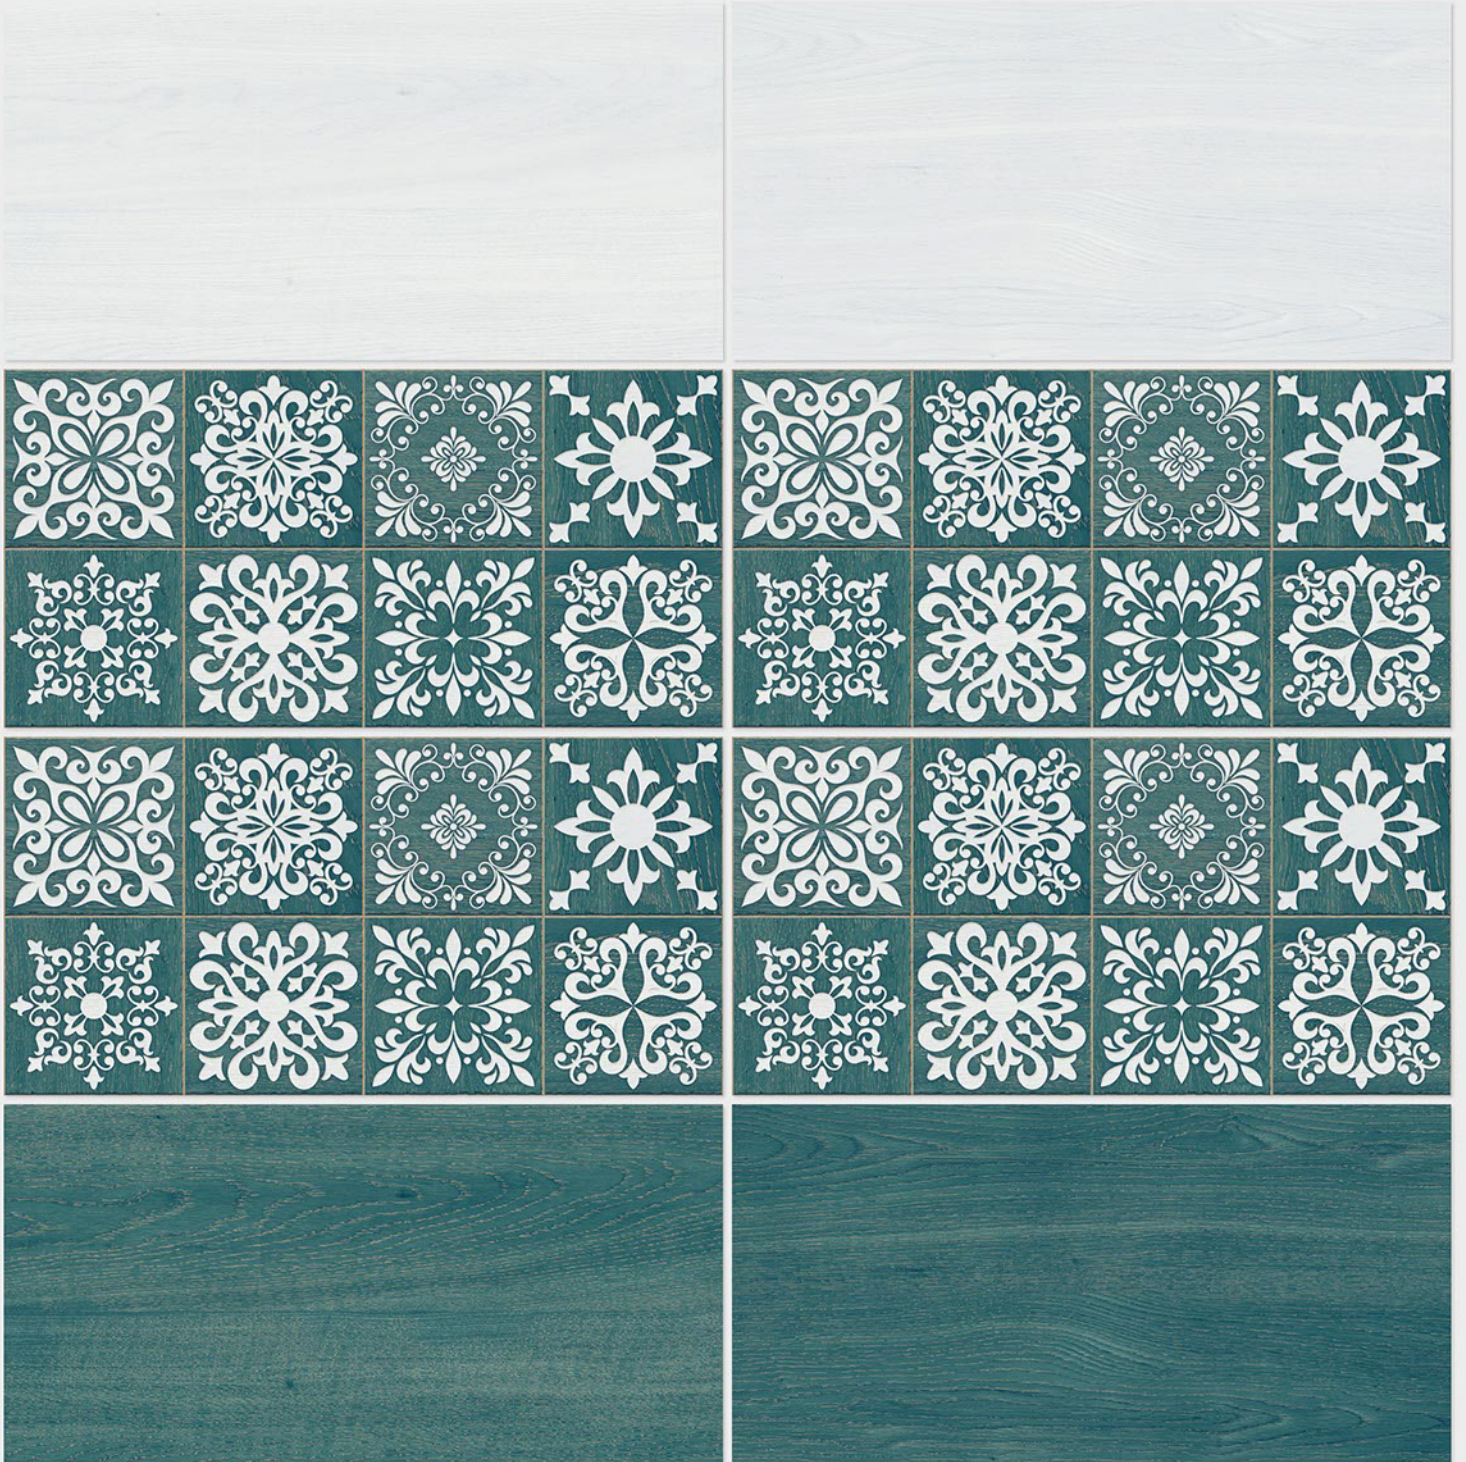

1233 L

1233 HL 1

1233 D

DIGITAL 300x
WALL TILES 600mm

Tile Shown
1233

resistant to salts | eco sustainable | fire proof | frost proof | random design

Finish: **Glossy**

1234 L