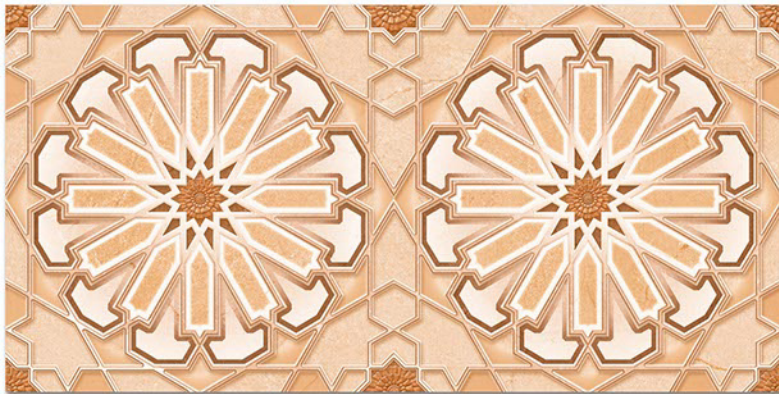

1213 L

1213 HL 1