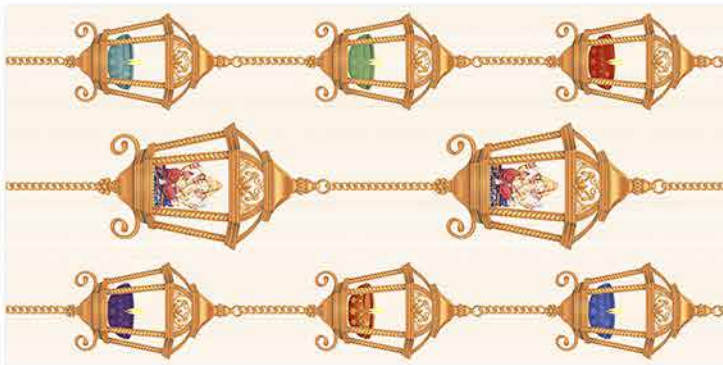

6029 HL 1

6029 HL 2

6029 HL 3

DIGITAL 300x
WALL TILES 600mm

resistant to salts | eco sustainable | fire proof | frost proof | random design

Finish: **Glossy**

6030 L

6030 HL 1