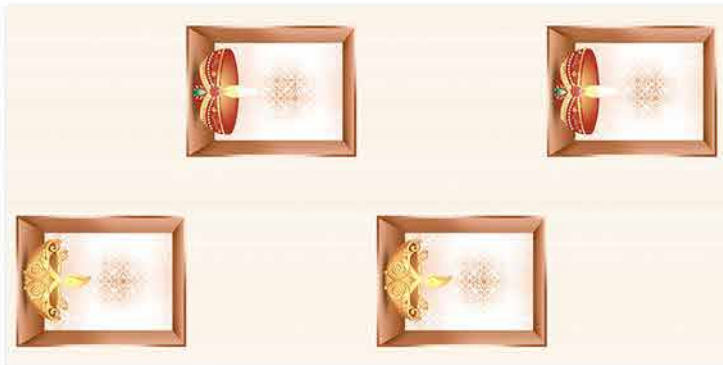

6030 HL 2

6030 L

DIGITAL 300x
WALL TILES 600mm

resistant to salts | eco sustainable | fire proof | frost proof | random design

Finish: **Glossy**

6030 L

6030 HL 3

6030 HL 4