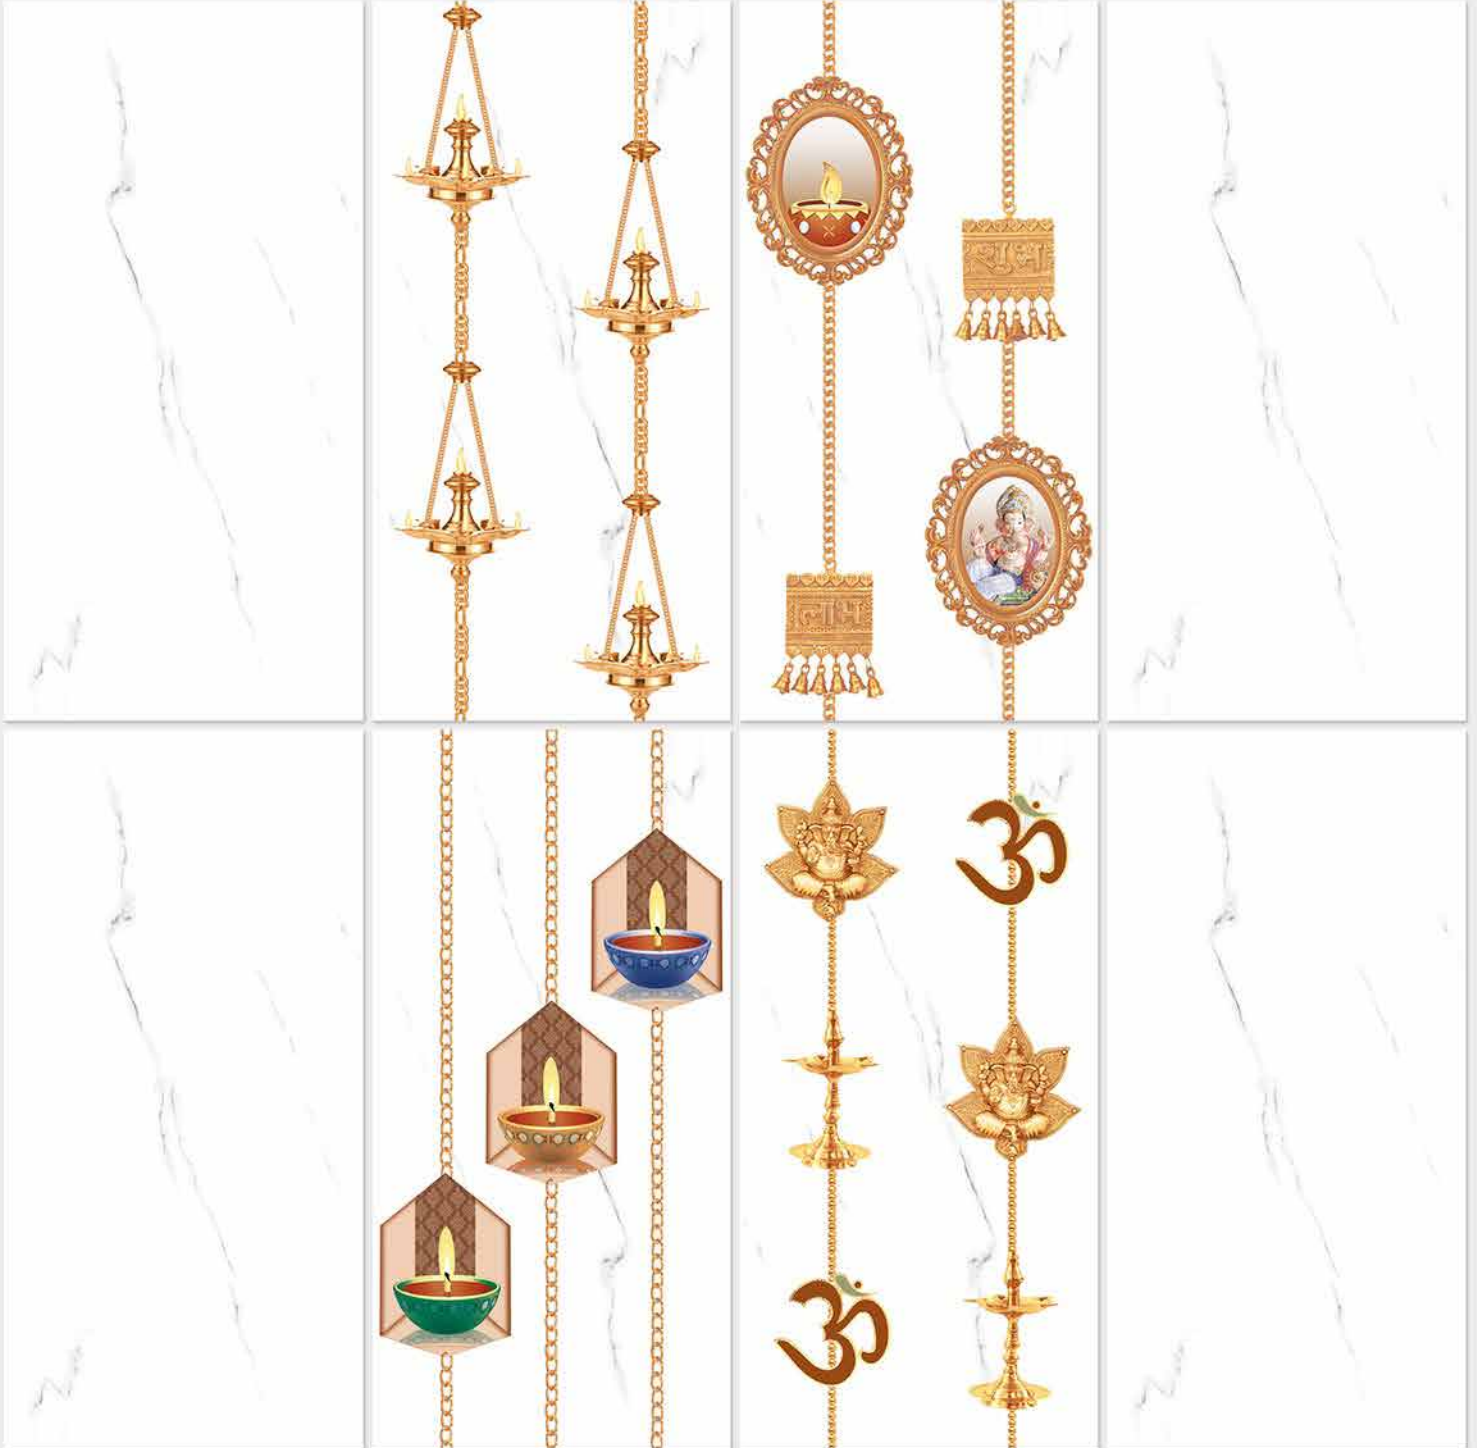

resistant to salts | eco sustainable | fire proof | frost proof | random design

Finish: **SUPER WHITE**

1032 L

6010 HL 7

6010 HL 8

DIGITAL 300x
WALL TILES 600mm

resistant to salts | eco sustainable | fire proof | frost proof | random design

Finish: **Glossy**

6028 L

6028 HL 1

6028 HL 2

6028 L

DIGITAL 300x
WALL TILES 600mm

resistant to salts | eco sustainable | fire proof | frost proof | random design

Finish: **Glossy**