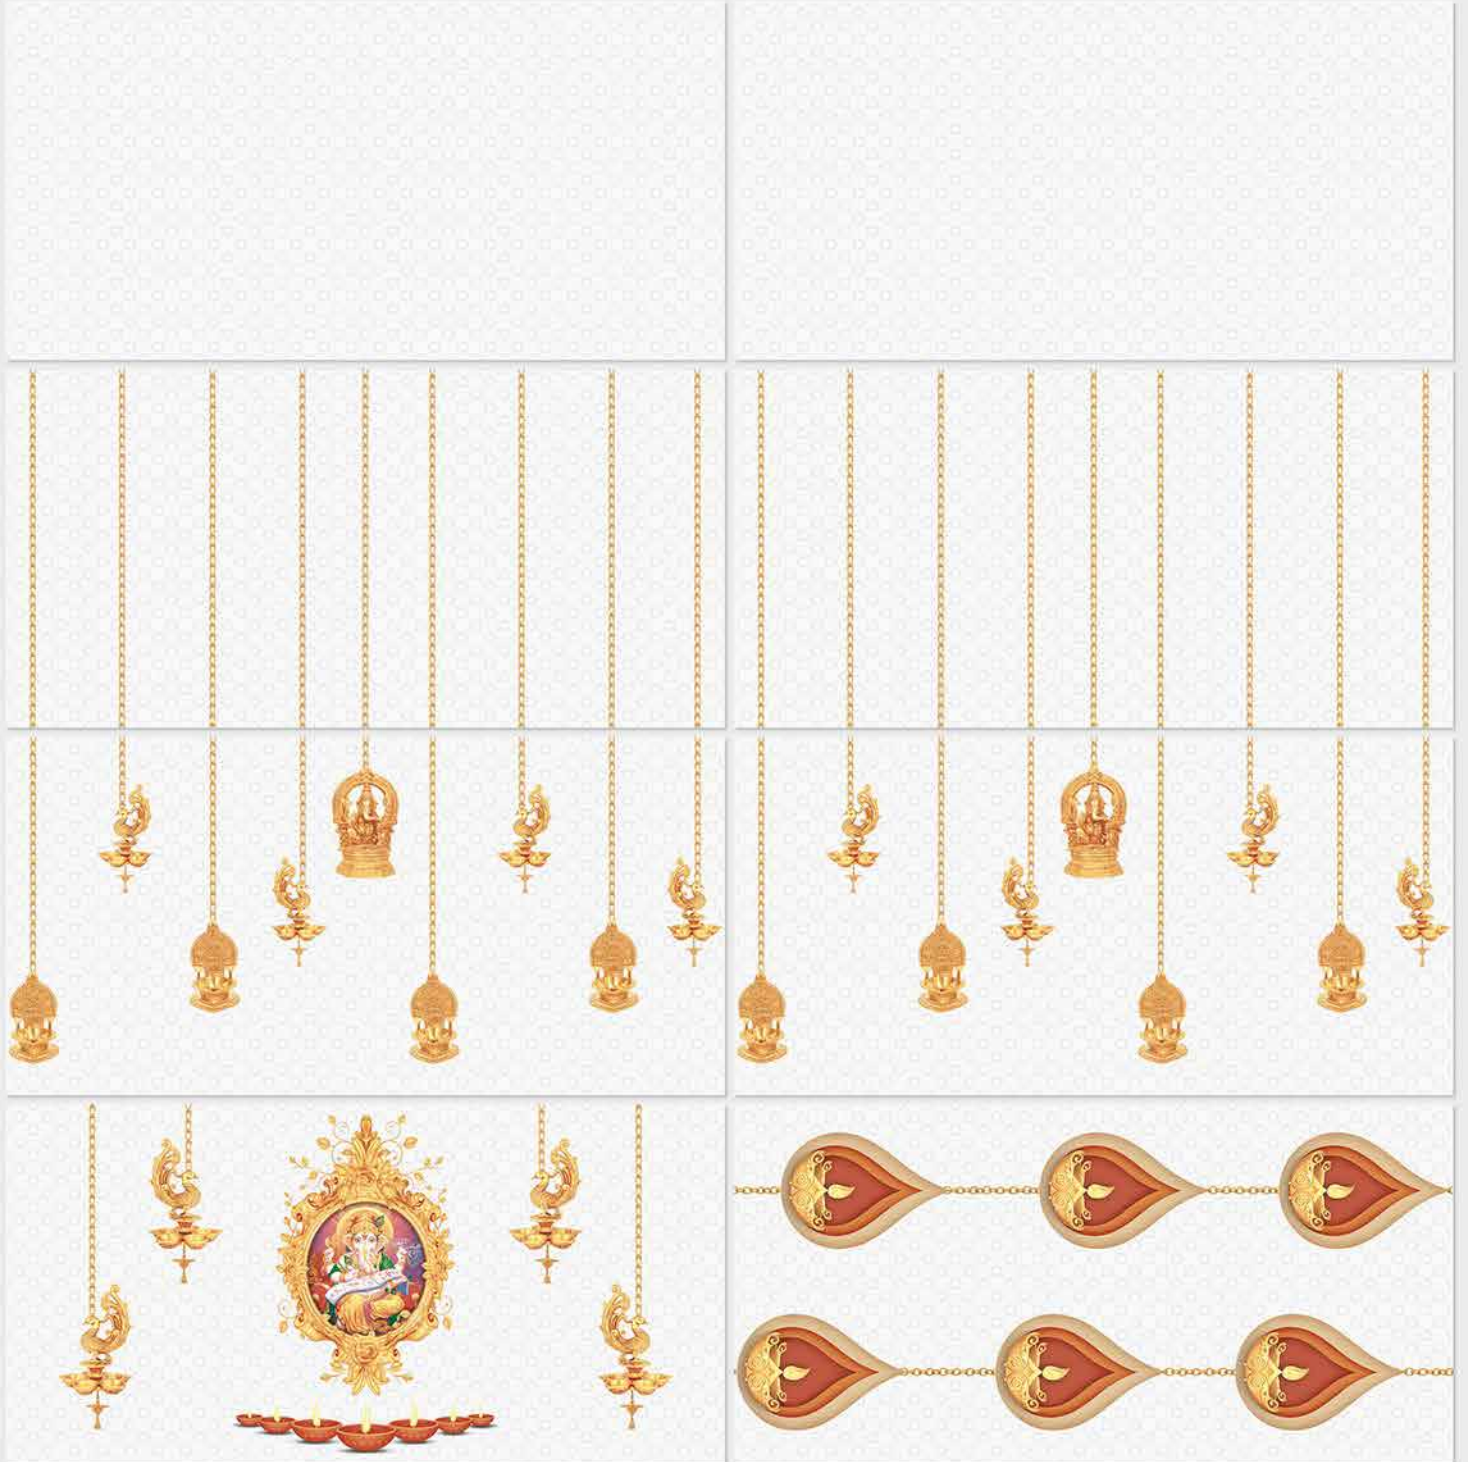

Finish: **Glossy**

6028 L

6028 HL 1

6028 HL 2

6028 L

DIGITAL 300x
WALL TILES 600mm

resistant to salts | eco sustainable | fire proof | frost proof | random design

Finish: **Glossy**

6028 L

6028 HL 3

6028 HL 4

6028 L

DIGITAL 300x
WALL TILES 600mm

resistant to salts | eco sustainable | fire proof | frost proof | random design

Finish: **Glossy**

6029 L

6029 HL 1

6029 HL 2

6029 HL 3

DIGITAL 300x
WALL TILES 600mm

resistant to salts | eco sustainable | fire proof | frost proof | random design

Finish: **Glossy**

6030 L

6030 HL 1