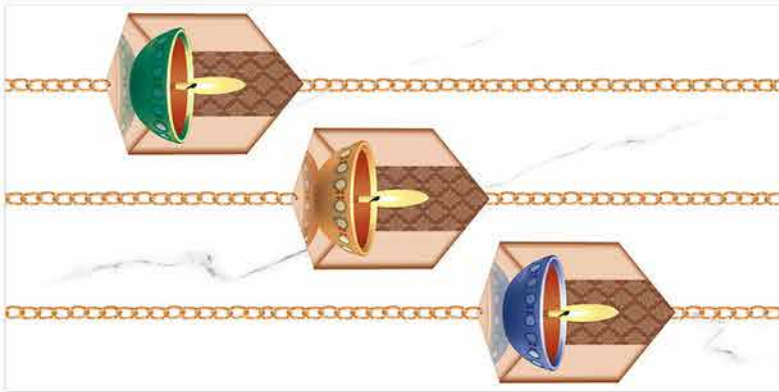

resistant to salts | eco sustainable | fire proof | frost proof | random design

Finish: **SUPER WHITE**

6010 HL 5

DIGITAL 300x
WALL TILES 600mm