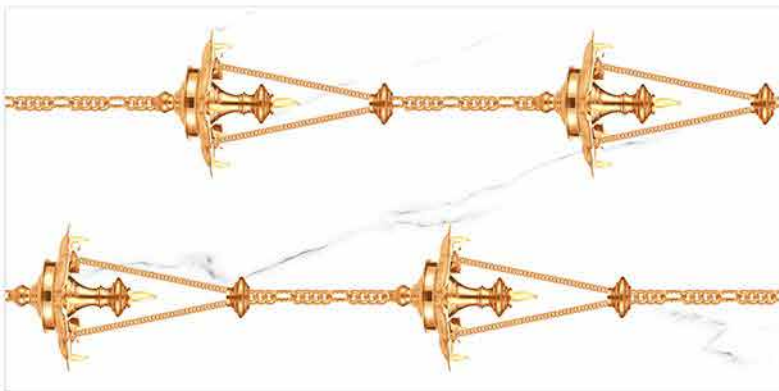

6010 HL 6

DIGITAL 300x
WALL TILES 600mm