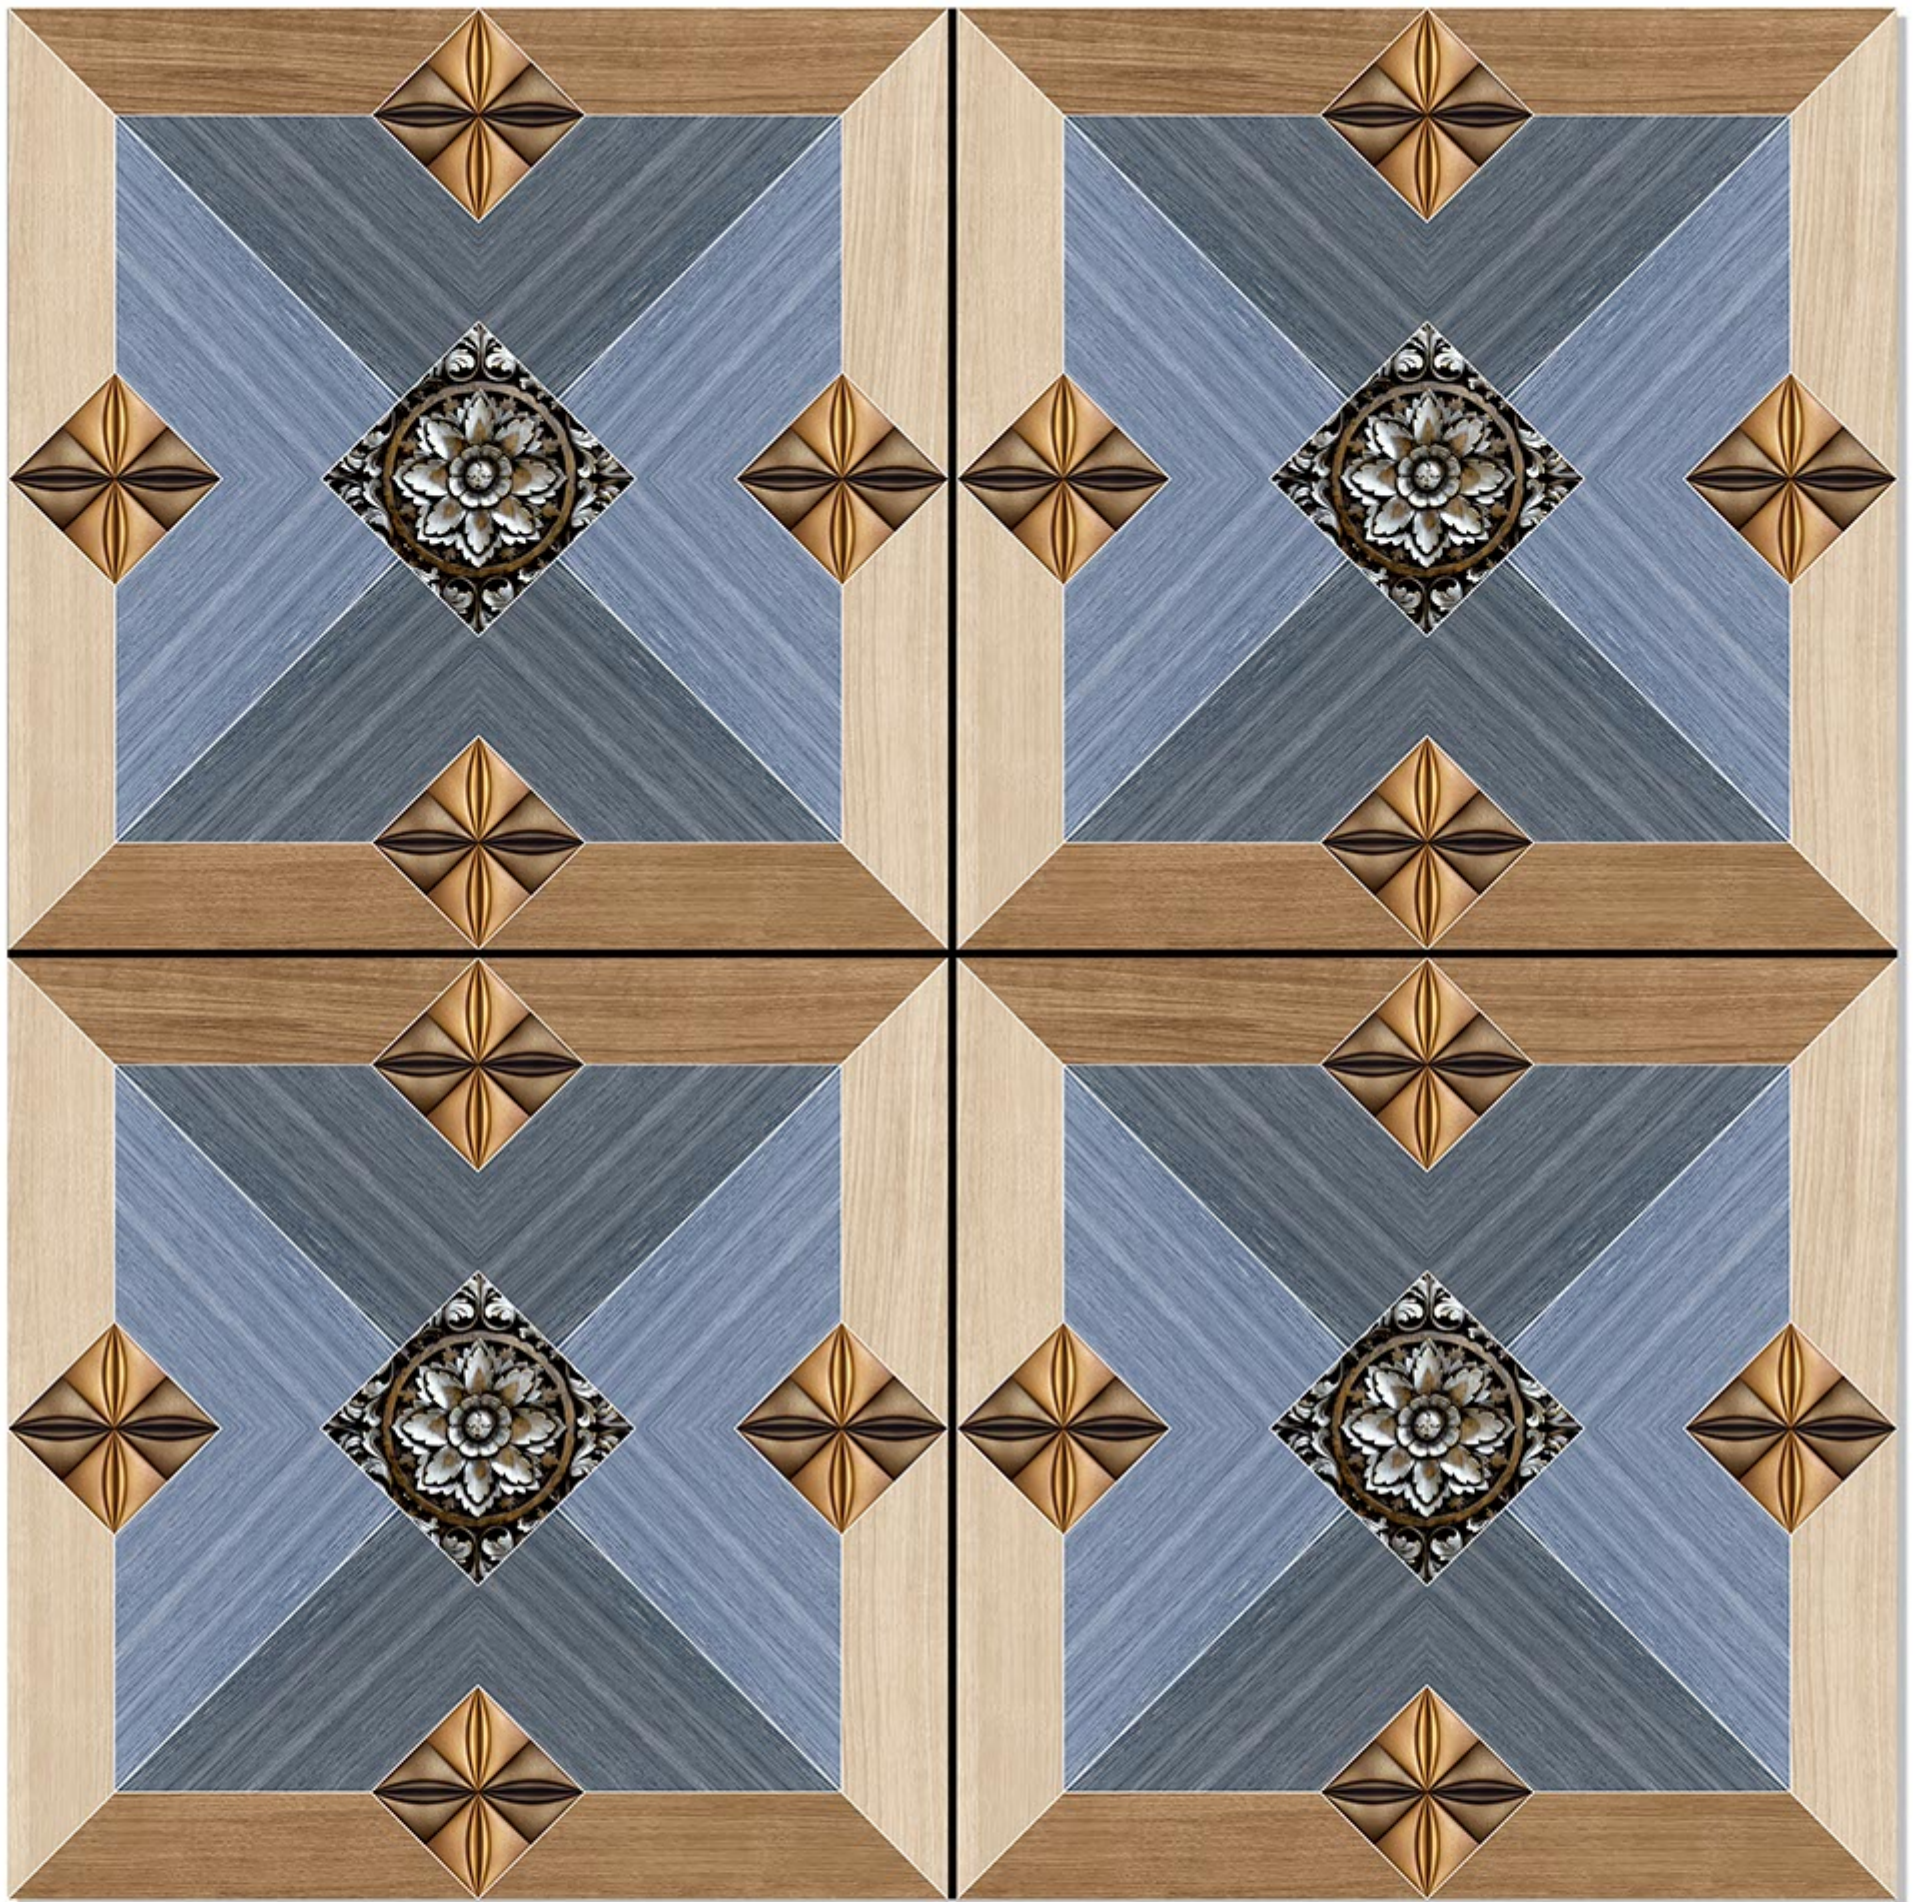

satin matt series

5249

PORCELAIN TILES
600 X 600 mm