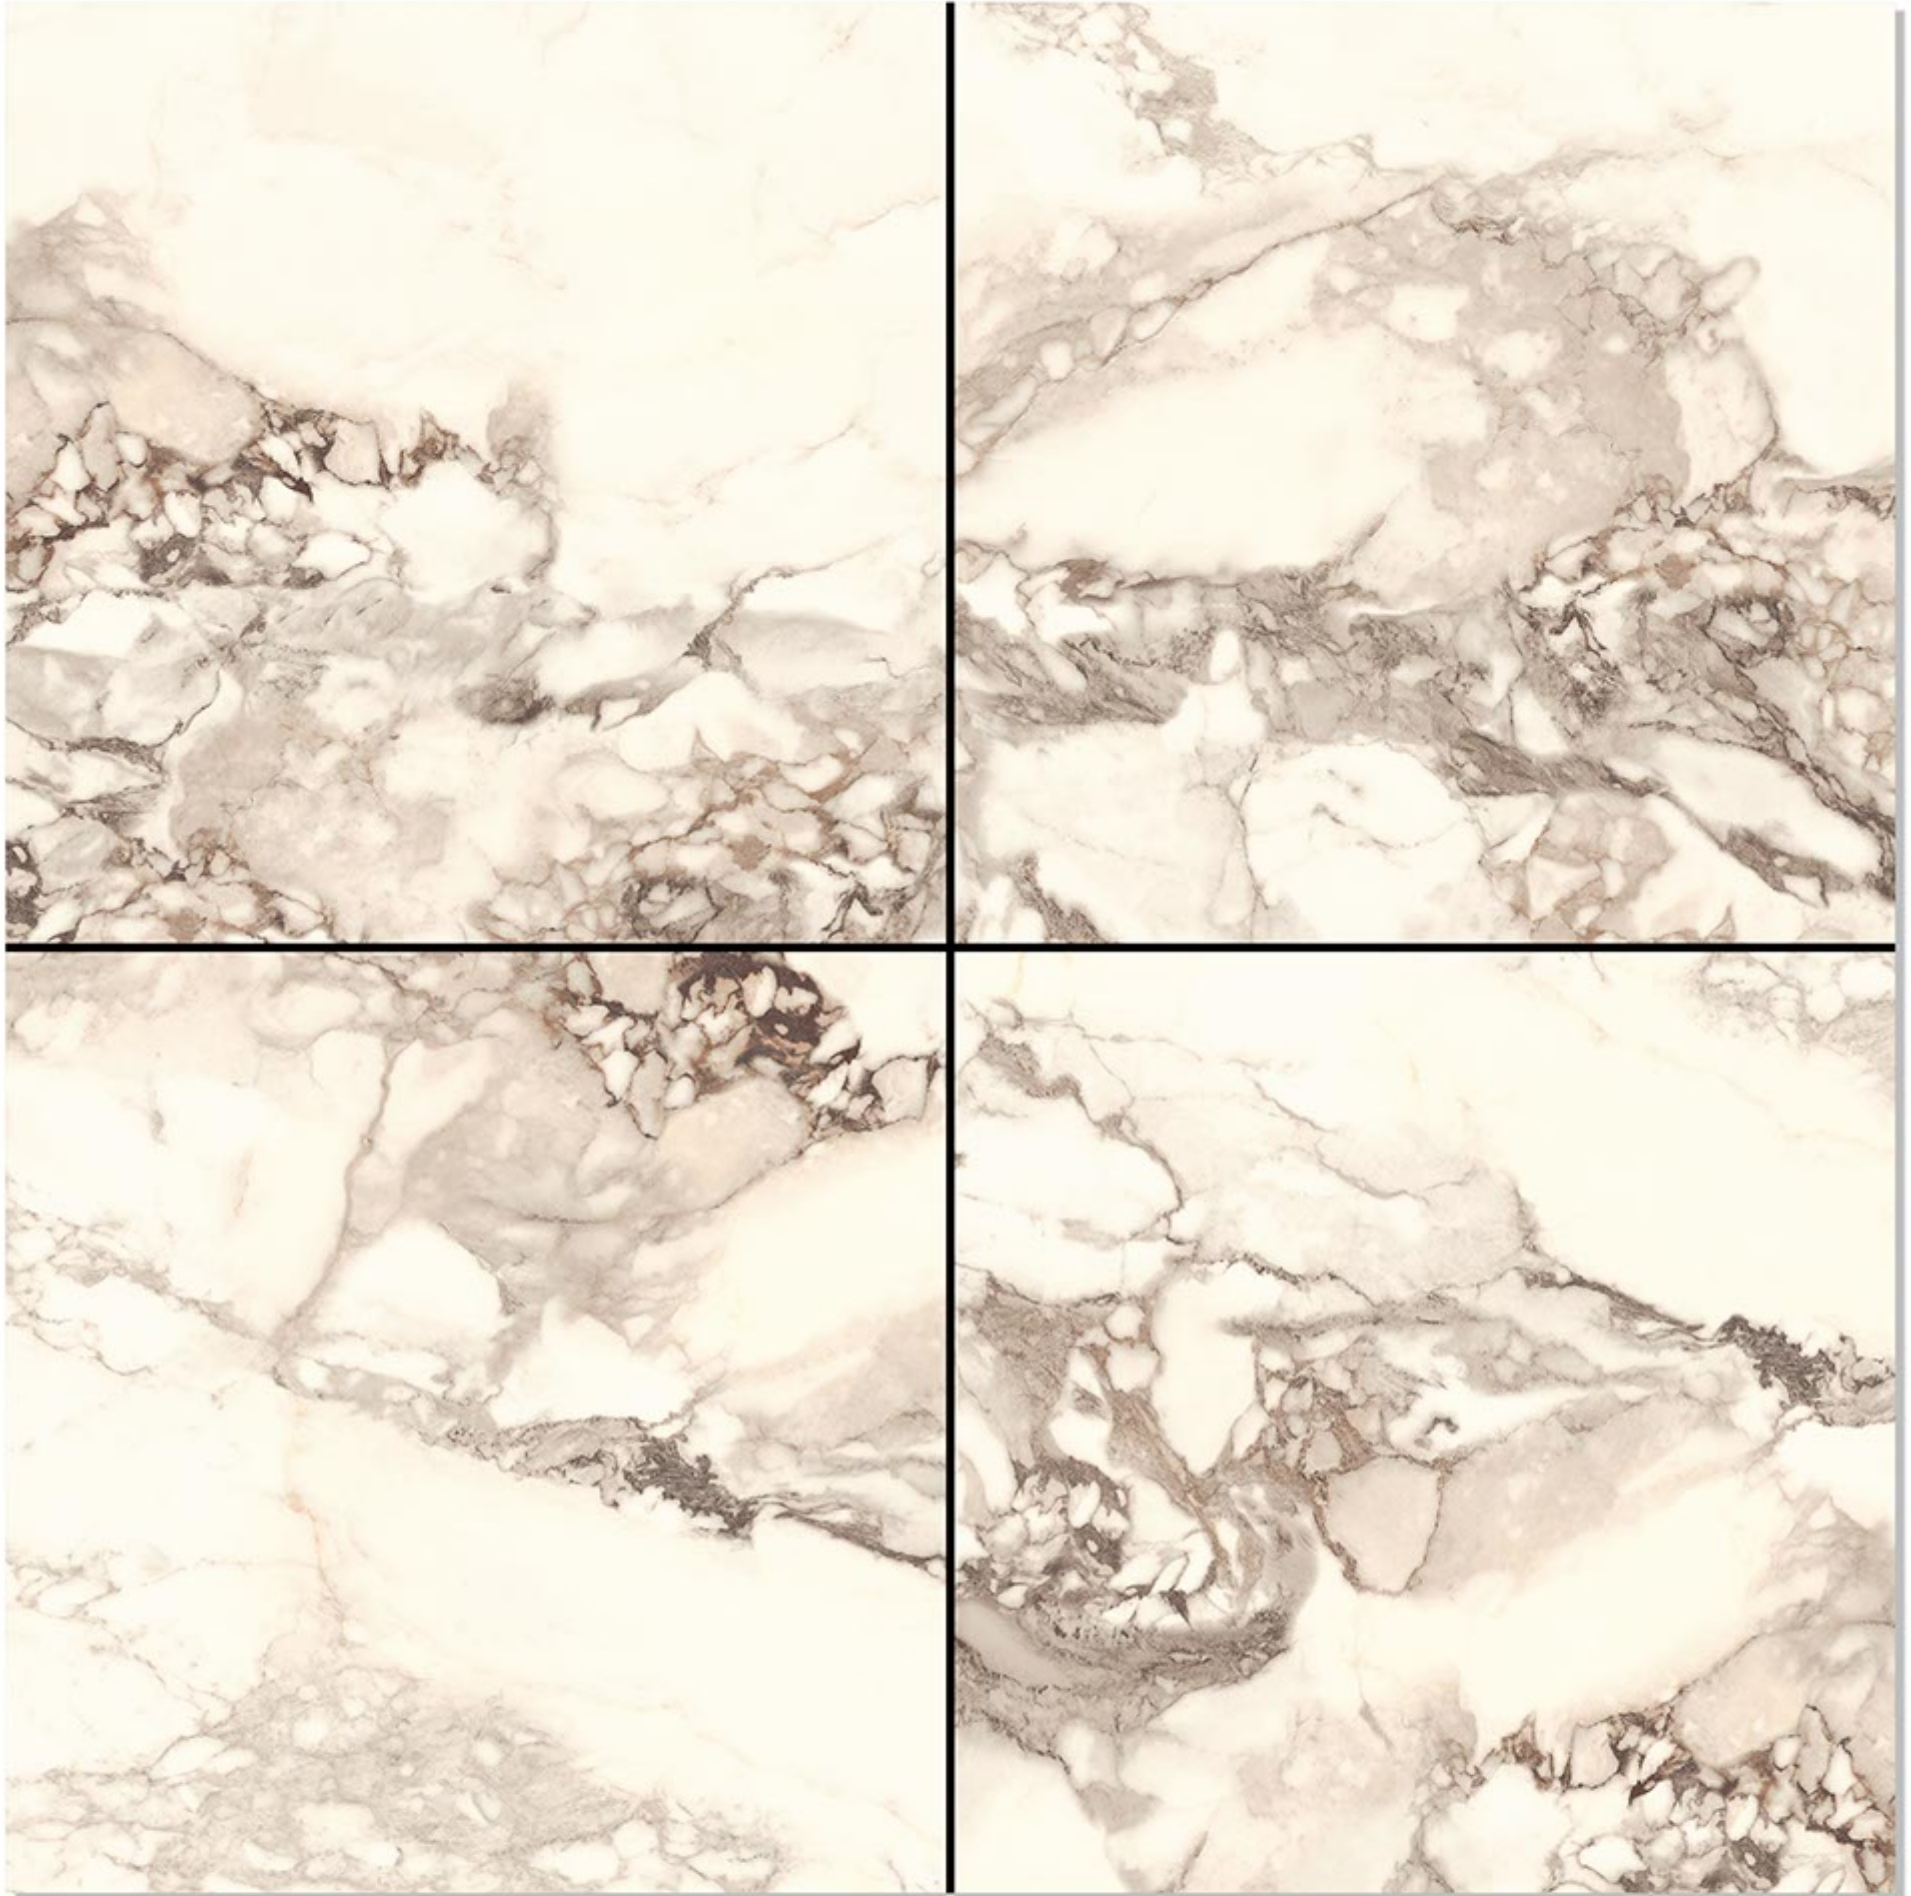

**PORCELAIN TILES
600 X 600 mm**

sugar series

SF-2006

(Random-6)
(SUGAR FINISH)

PORCELAIN TILES
600 X 600 mm

sugar series

SF-2007

**(Random-6)
(SUGAR FINISH)**