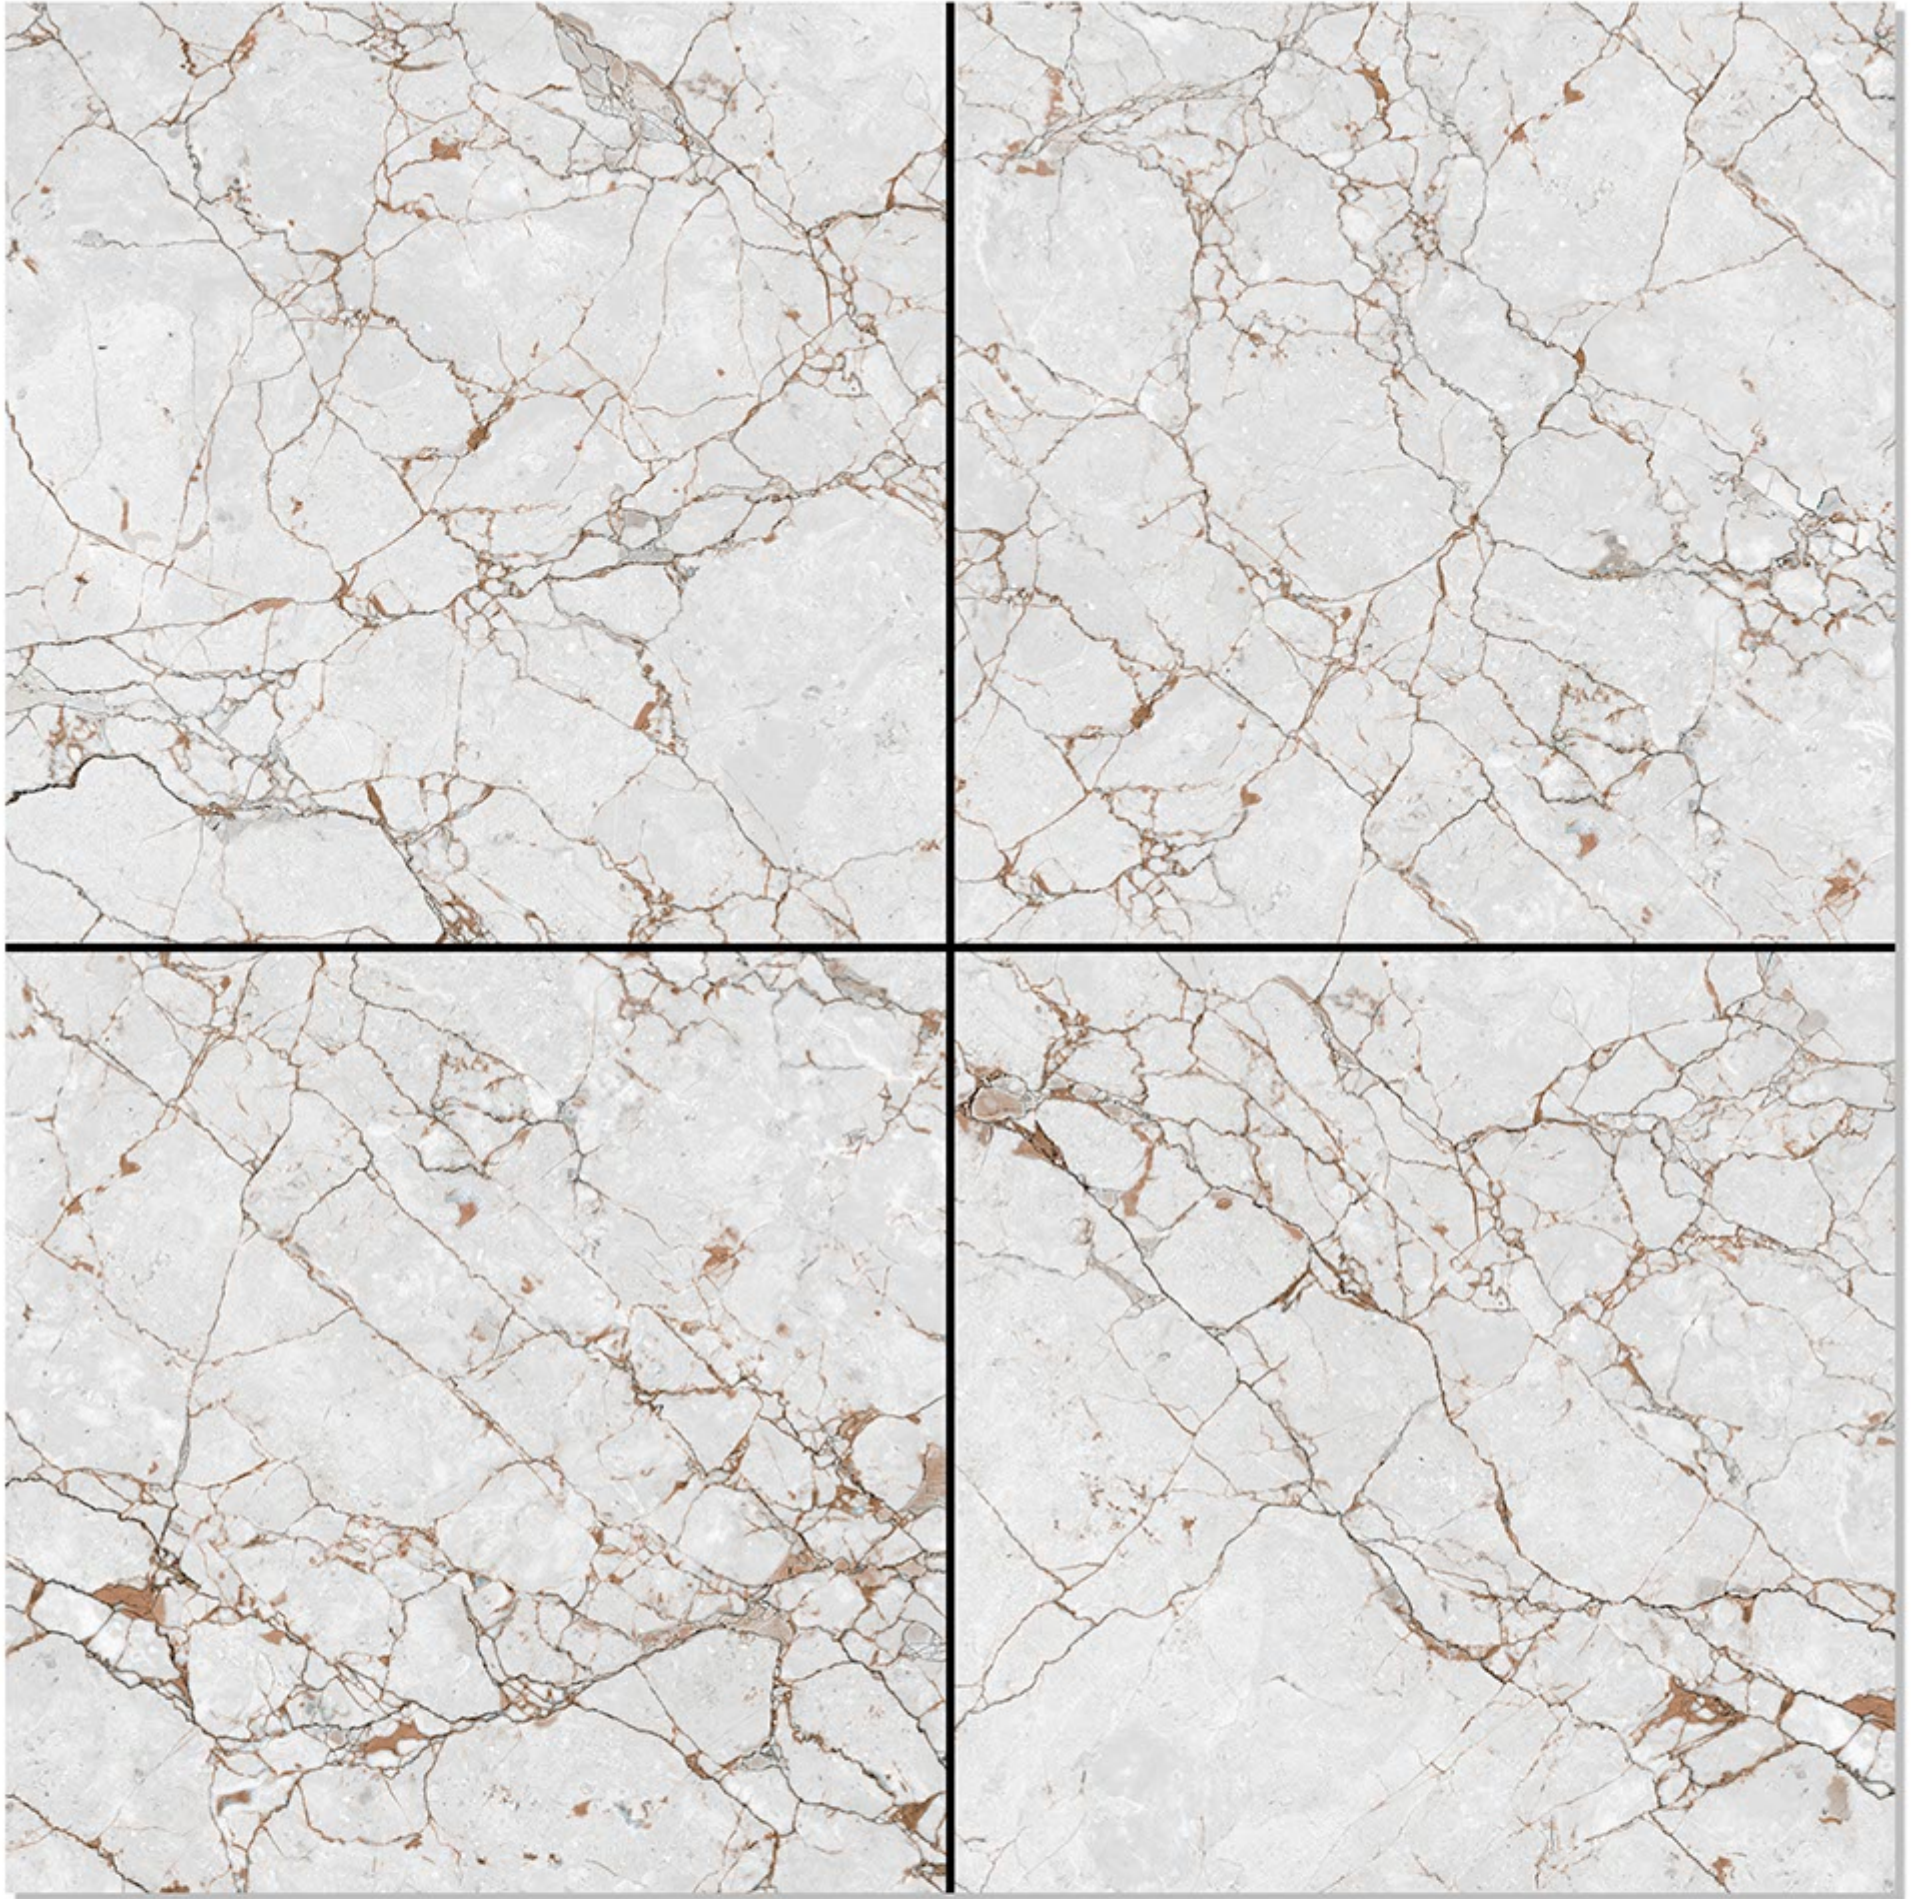

PORCELAIN TILES
600 X 600 mm

sugar series

SF-1524

(Random-4)
(SUGAR FINISH)

PORCELAIN TILES
600 X 600 mm

sugar series

SF-2001

**(Random-6)
(SUGAR FINISH)**