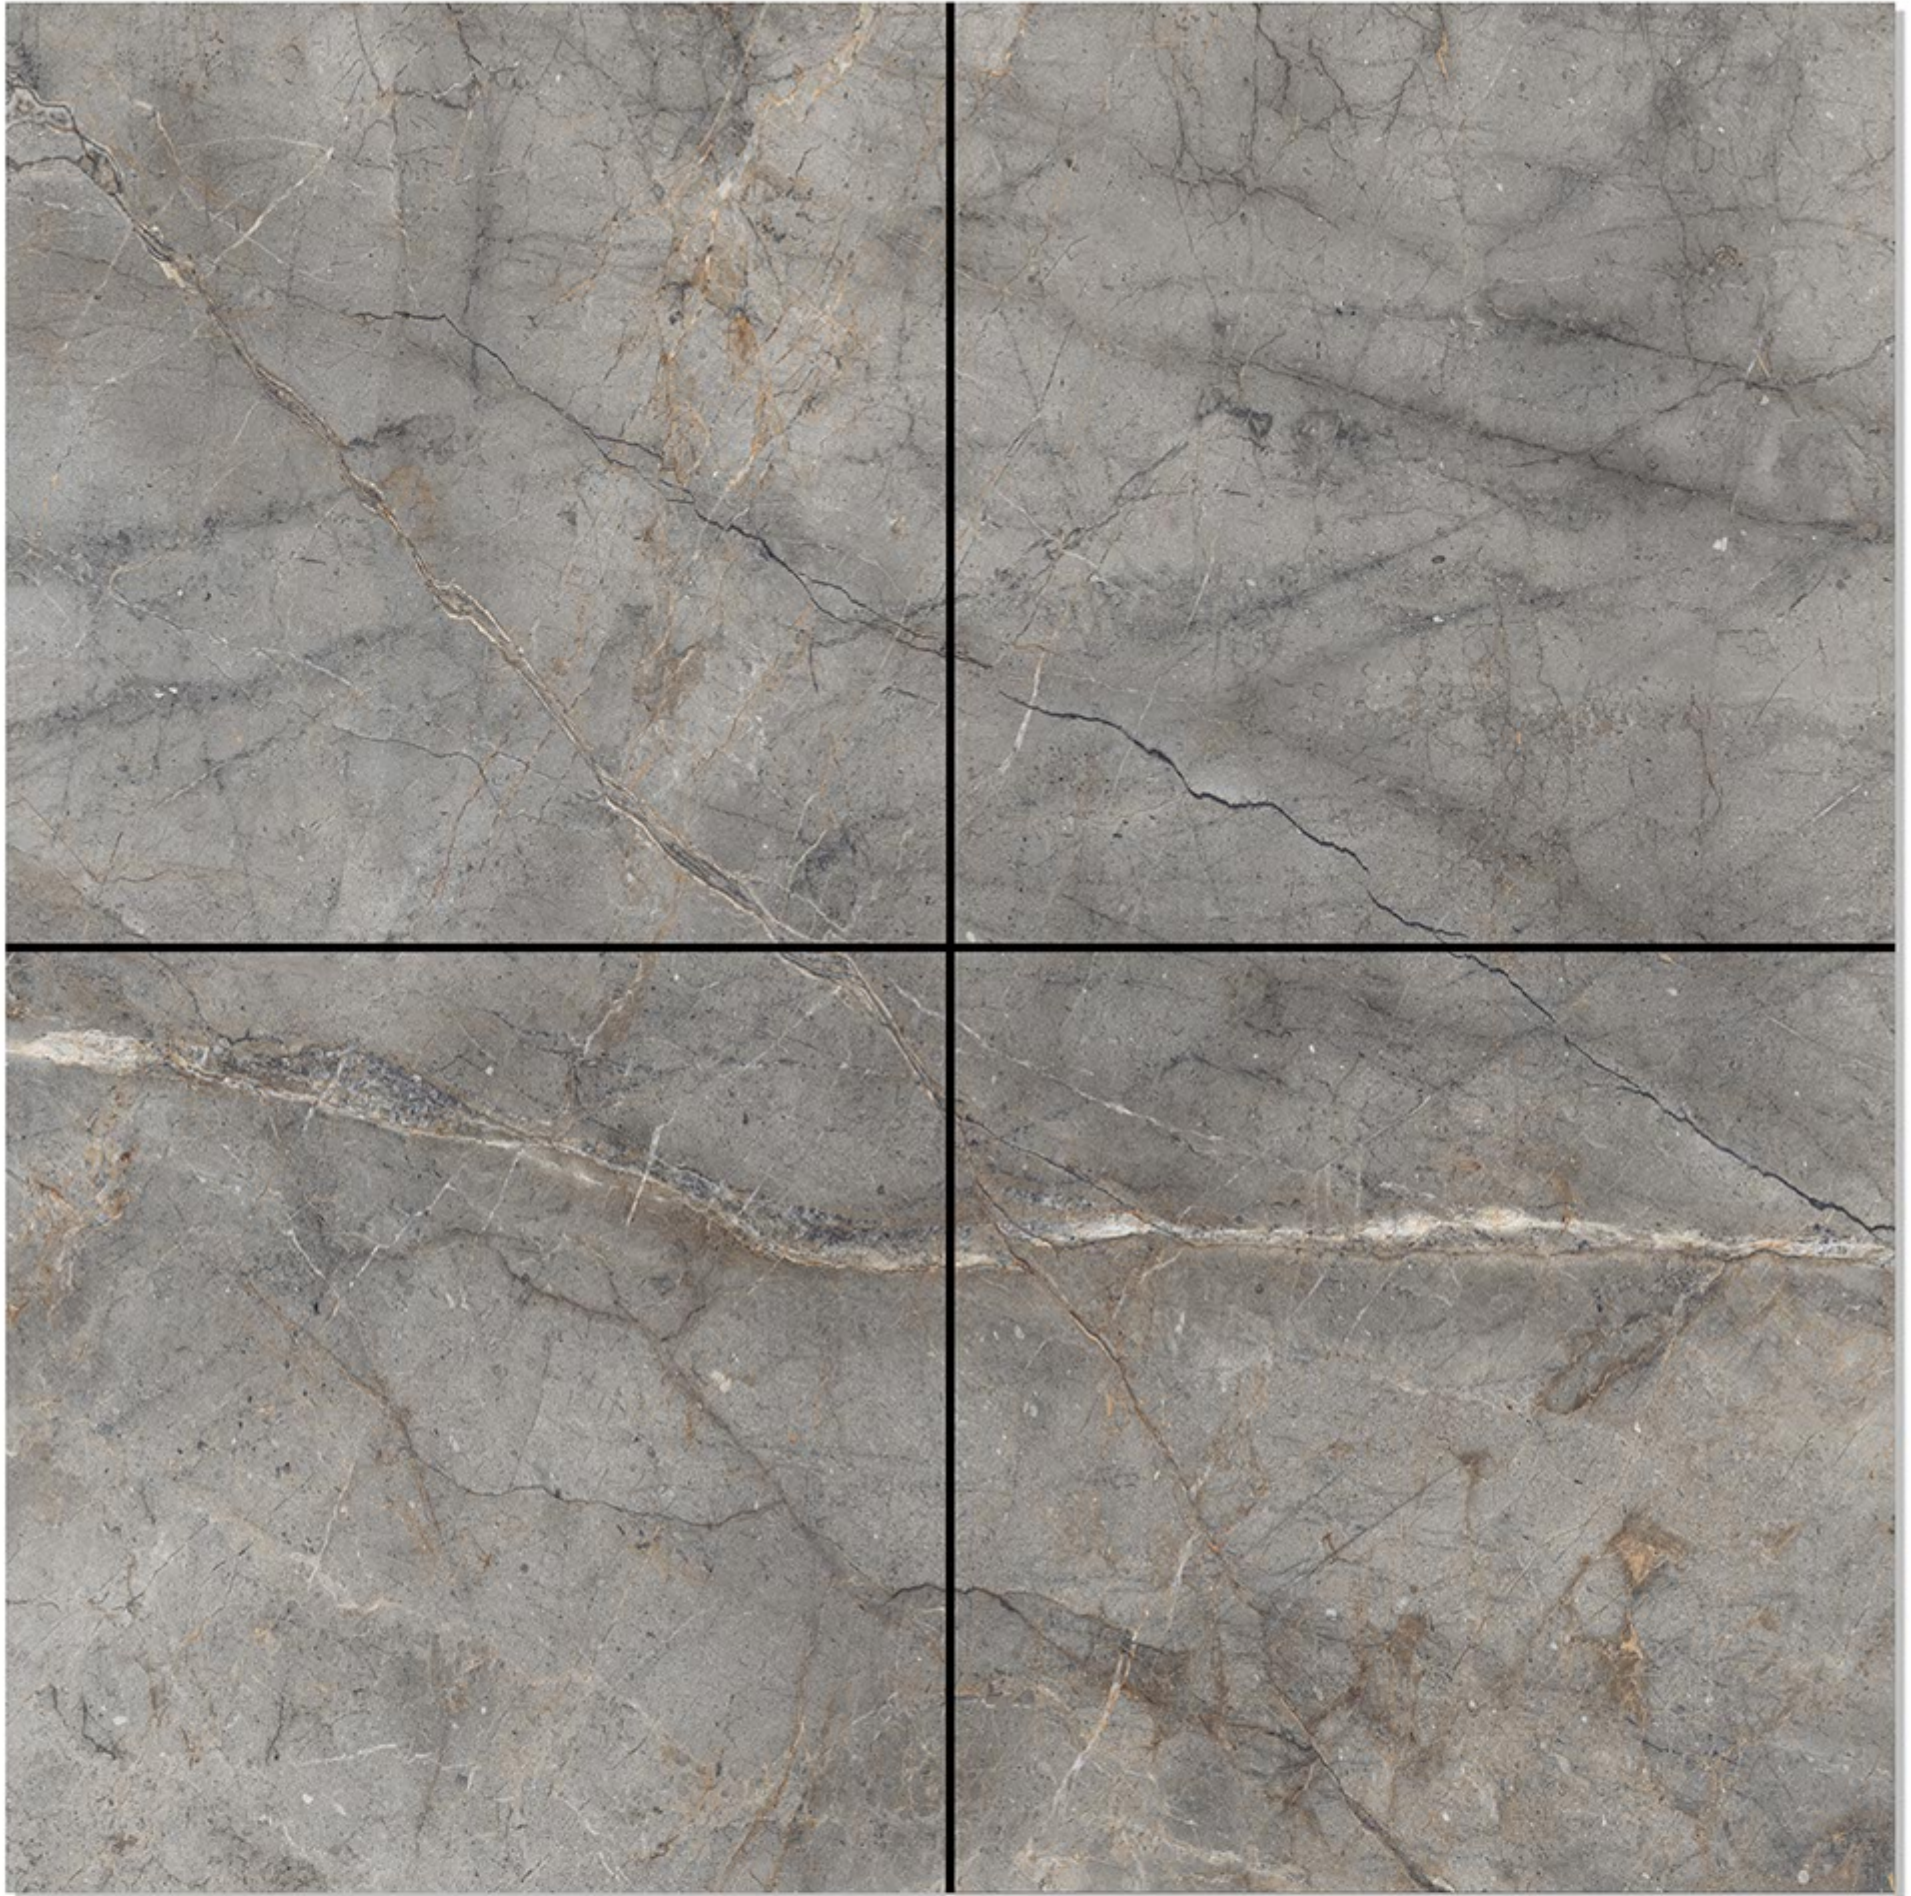

sugar series

SF-1524

(Random-4)
(SUGAR FINISH)

PORCELAIN TILES
600 X 600 mm