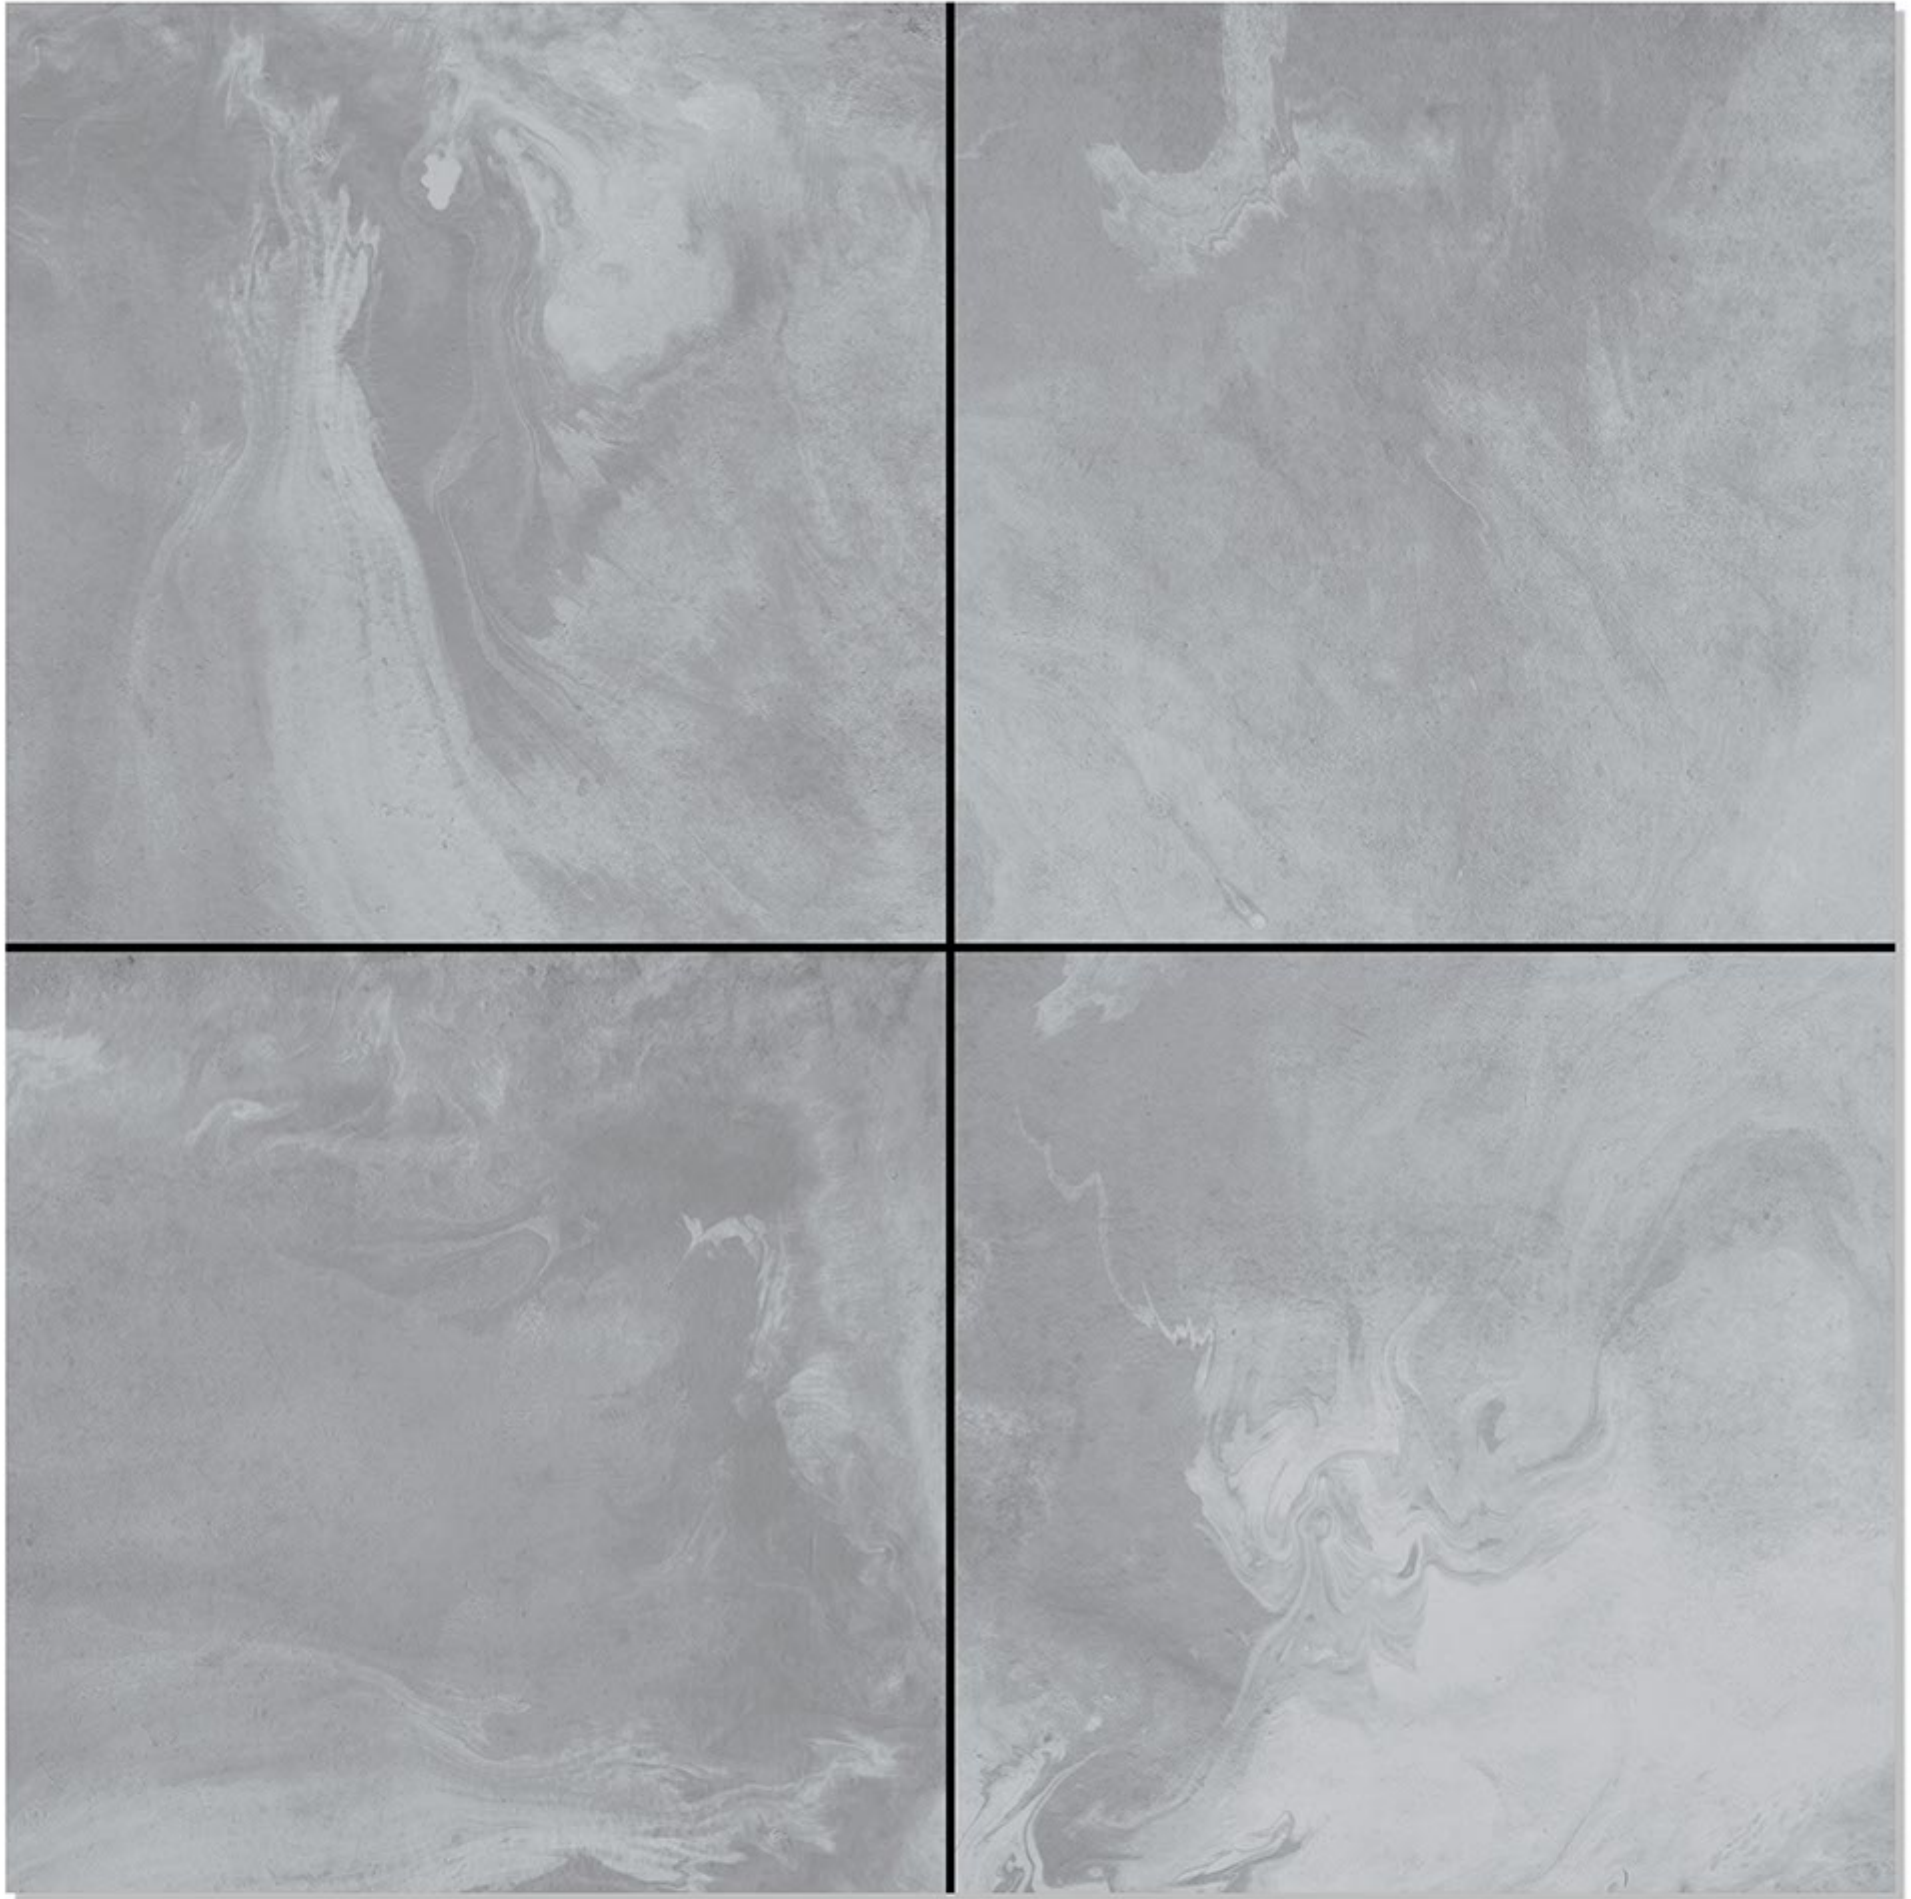

sugar series

SF-1512

(Random-4)
(SUGAR FINISH)

PORCELAIN TILES
600 X 600 mm