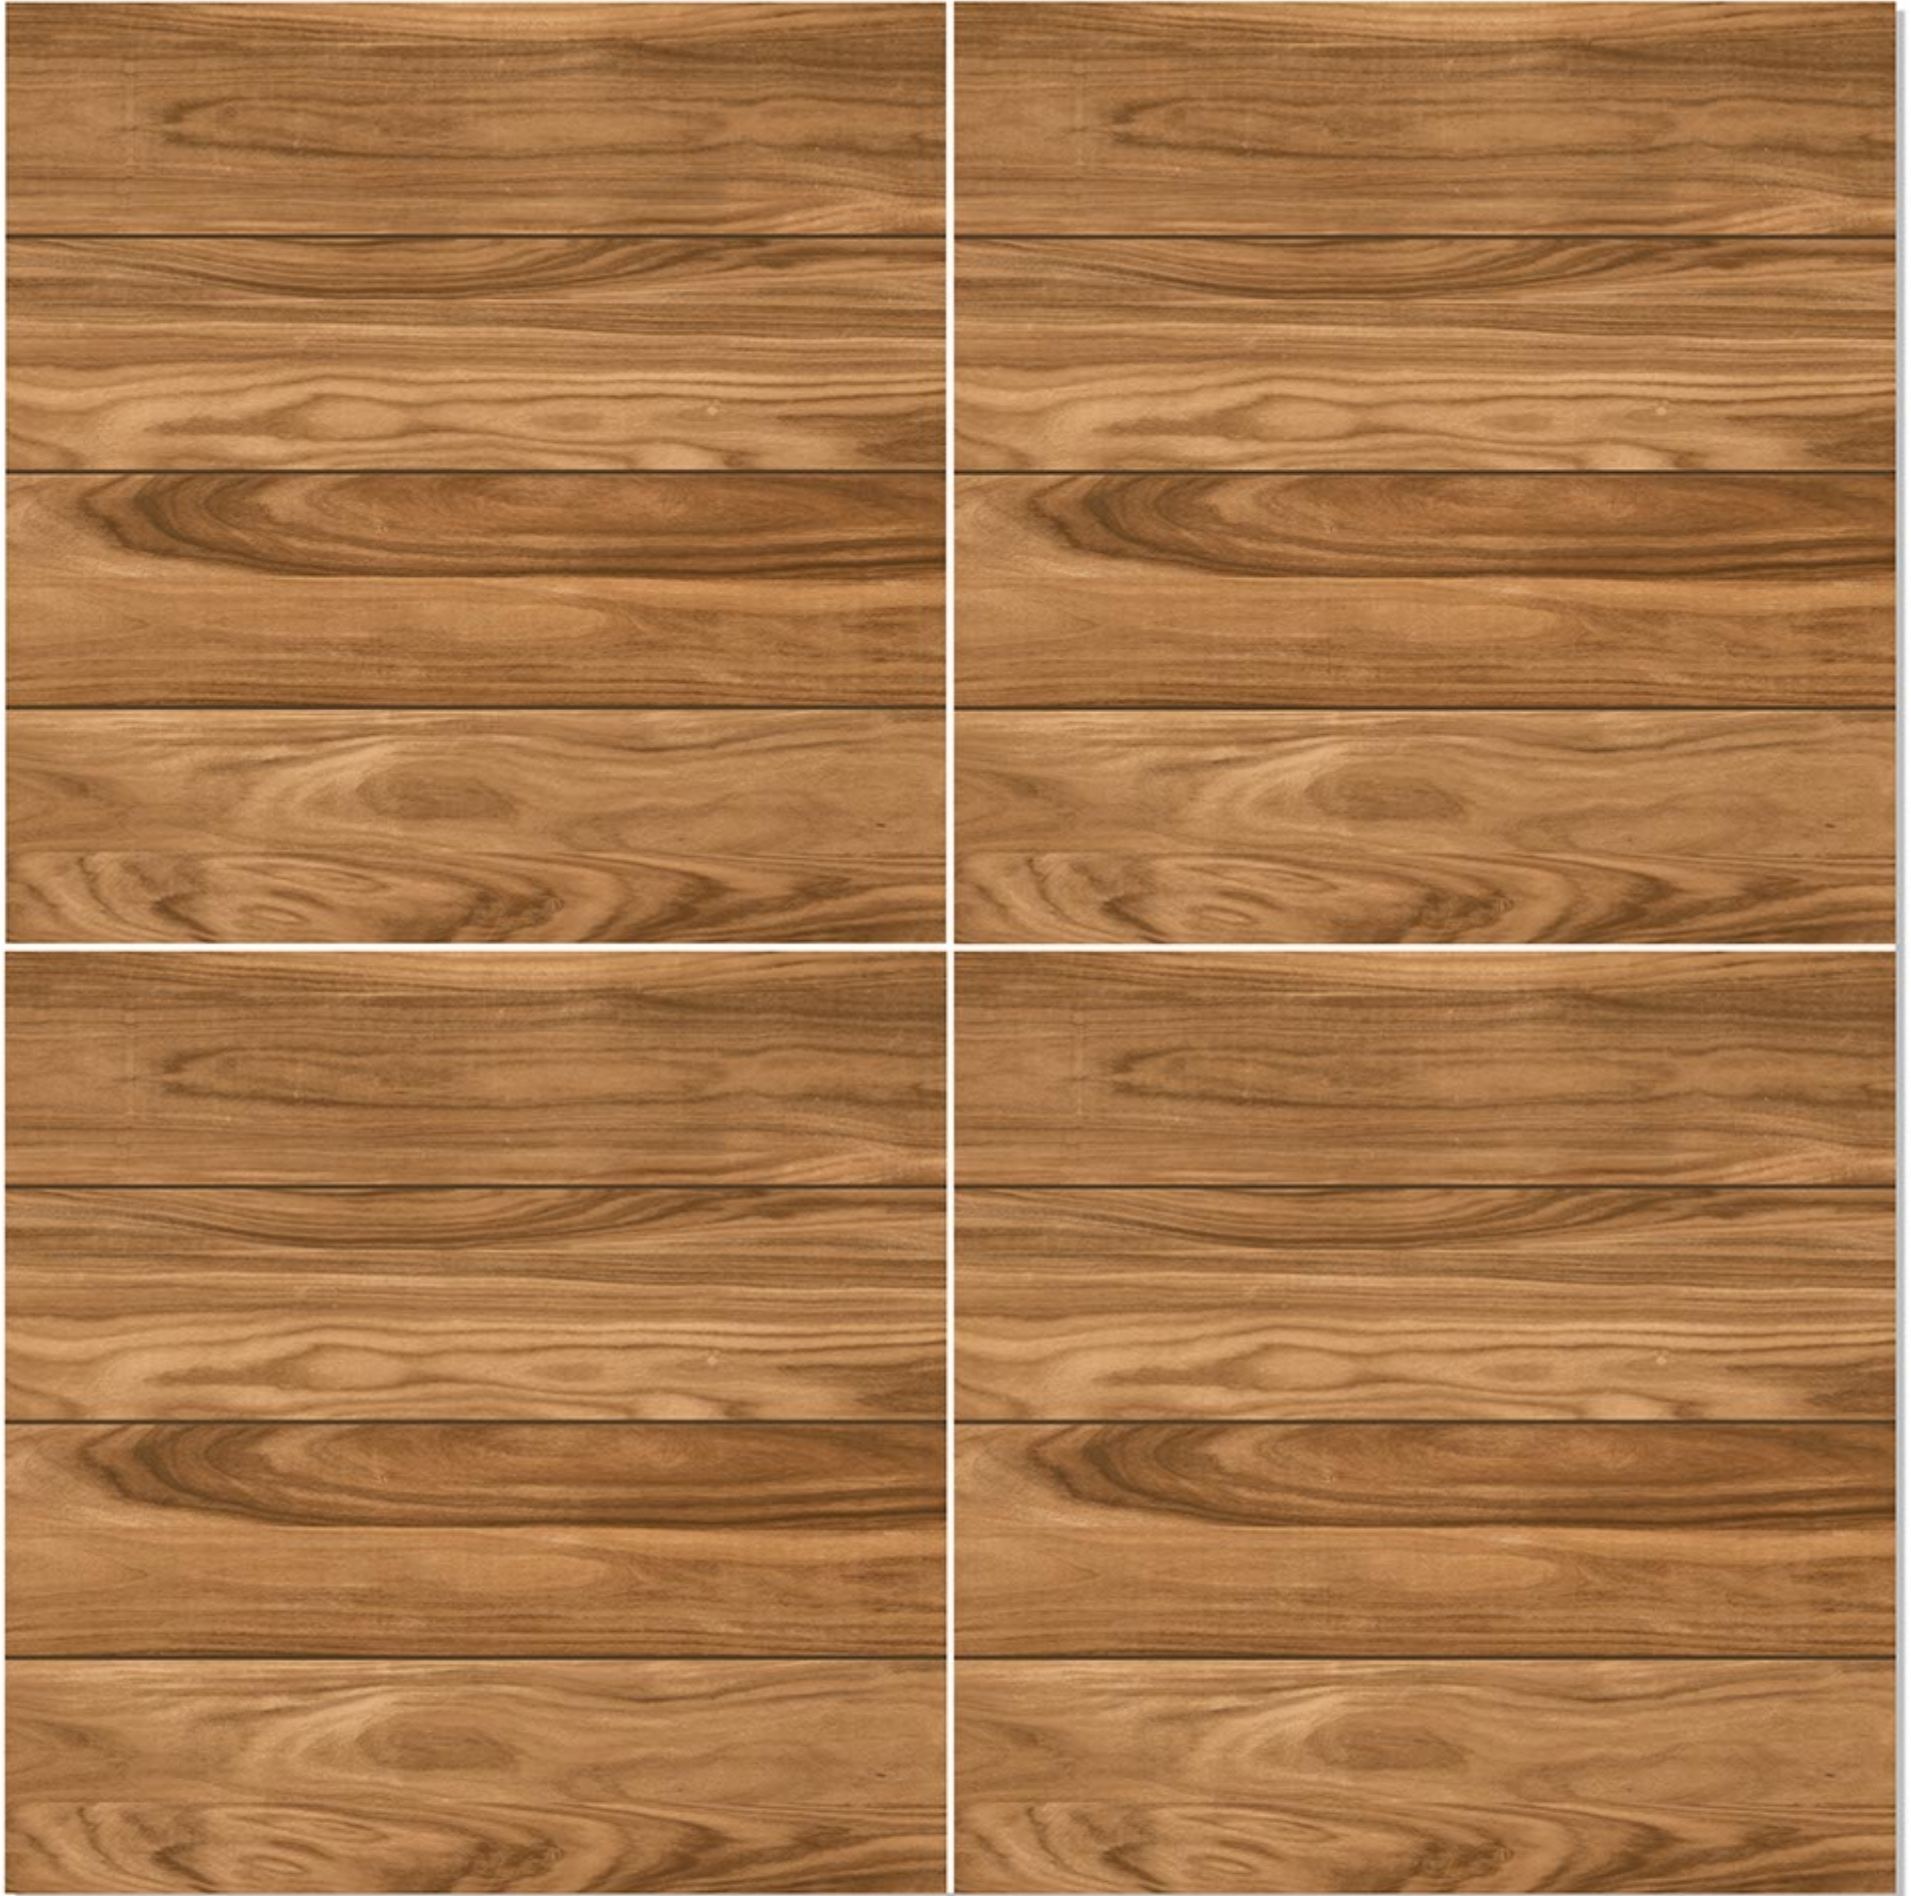

# WOODEN PUNCH SERIES

**SIGNUS**  
C E R A M I C

WHITE BODY  
PORCELAIN TILES

600x600

**PORCELAIN TILES**  
600 X 600 mm

wooden punch series

**10001**

**(wood punch)**

**PORCELAIN TILES**  
**600 X 600 mm**

wooden punch series

**10002**

**(wood punch)**

**PORCELAIN TILES**  
**600 X 600 mm**

wooden punch series

**10003**

**(wood punch)**

**PORCELAIN TILES**  
**600 X 600 mm**

**wooden punch series**

**10004**

**(wood punch)**

**PORCELAIN TILES  
600 X 600 mm**

wooden punch series

**10005**

**(wood punch)**

**PORCELAIN TILES**  
**600 X 600 mm**