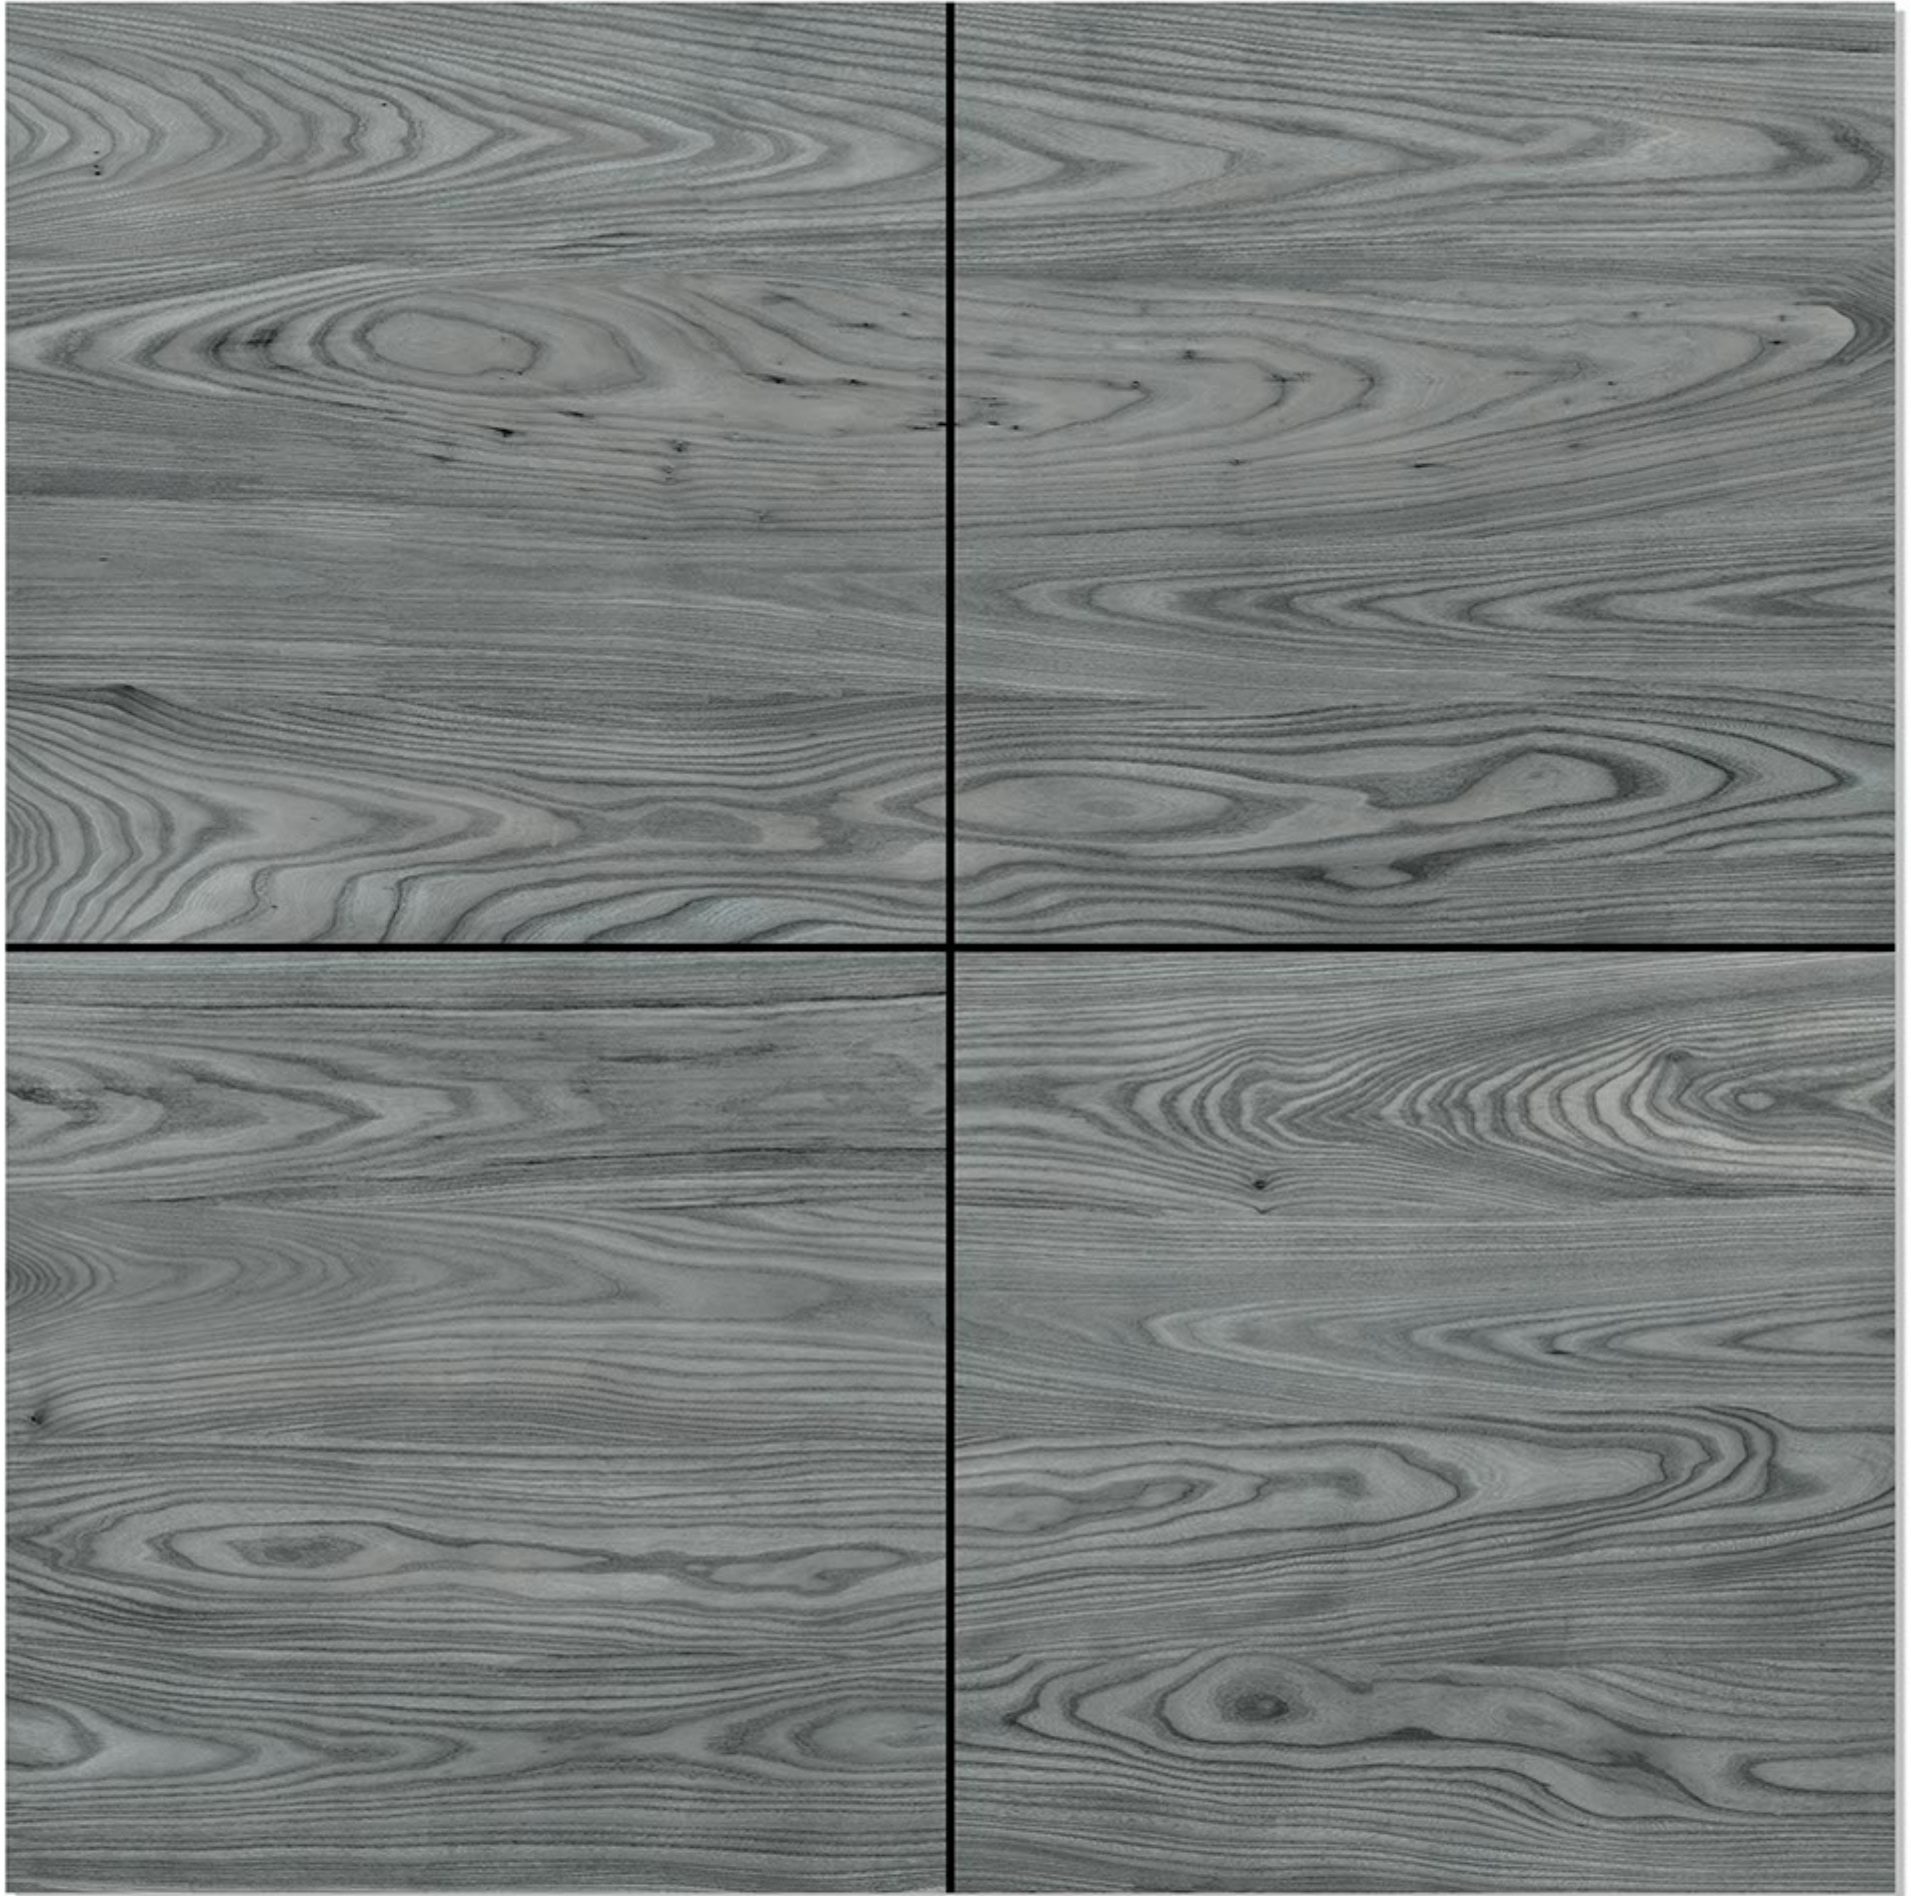

wooden series

6032

(Random-4)

PORCELAIN TILES
600 X 600 mm