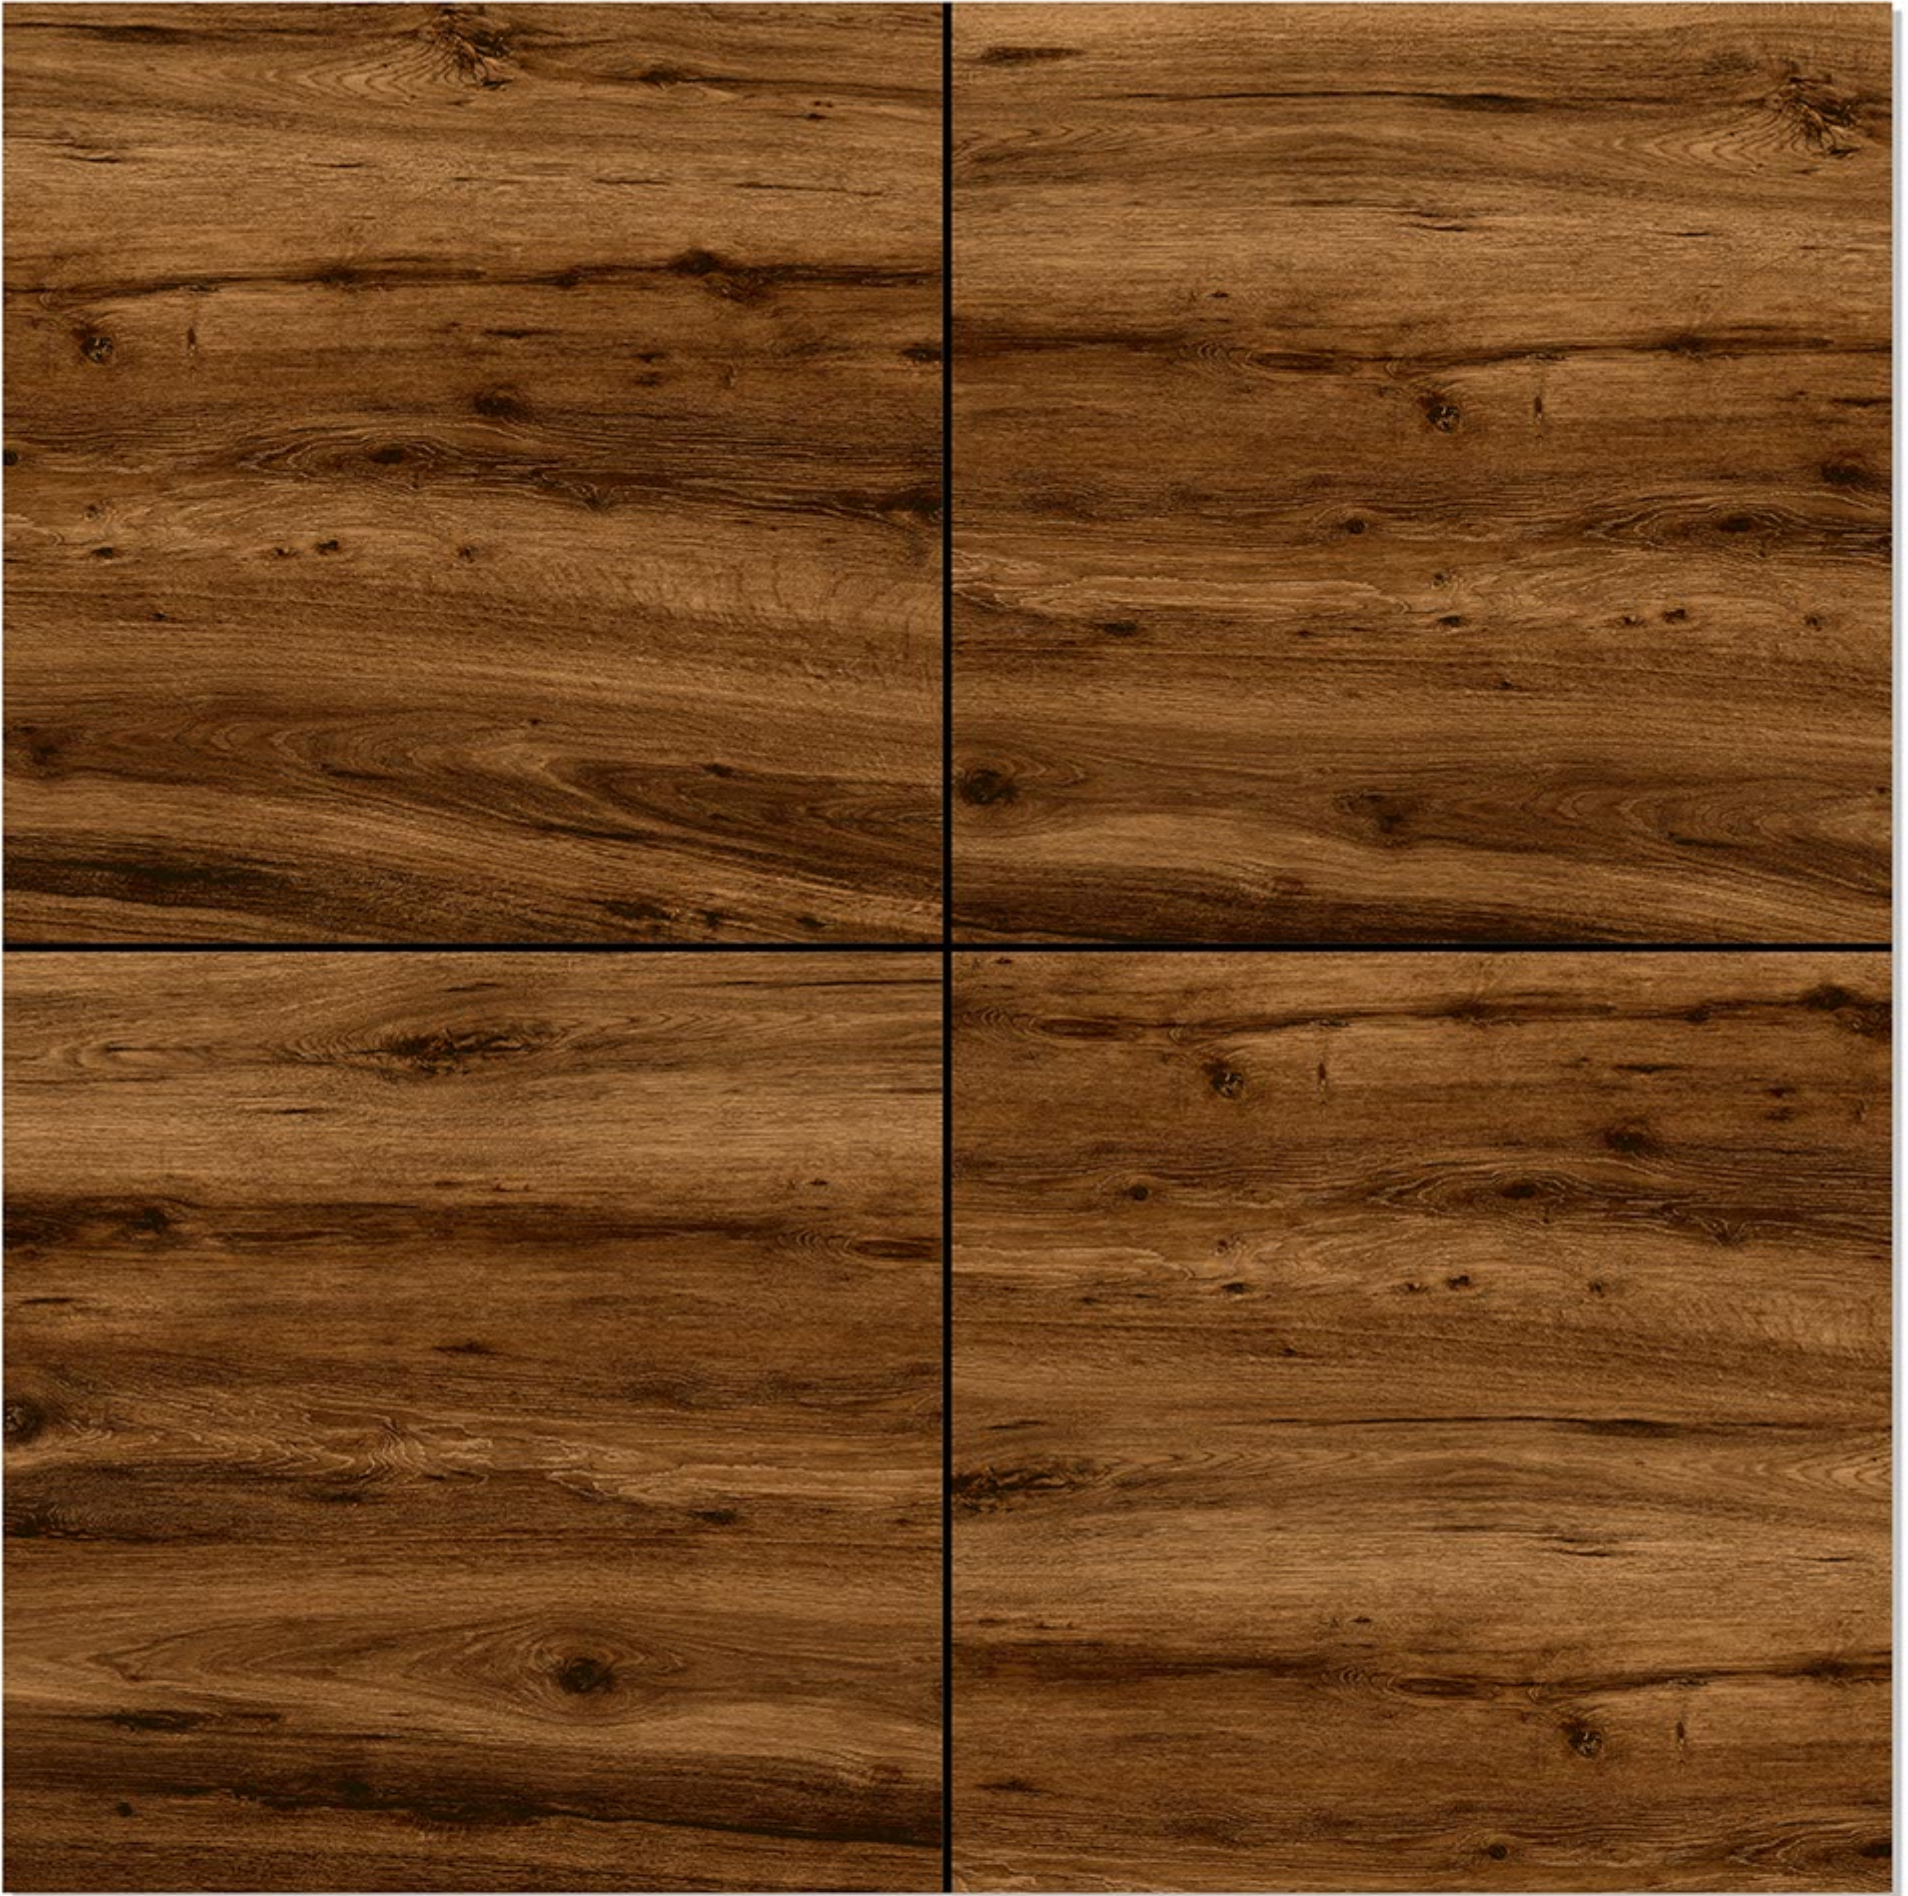

wooden series

6022

PORCELAIN TILES
600 X 600 mm