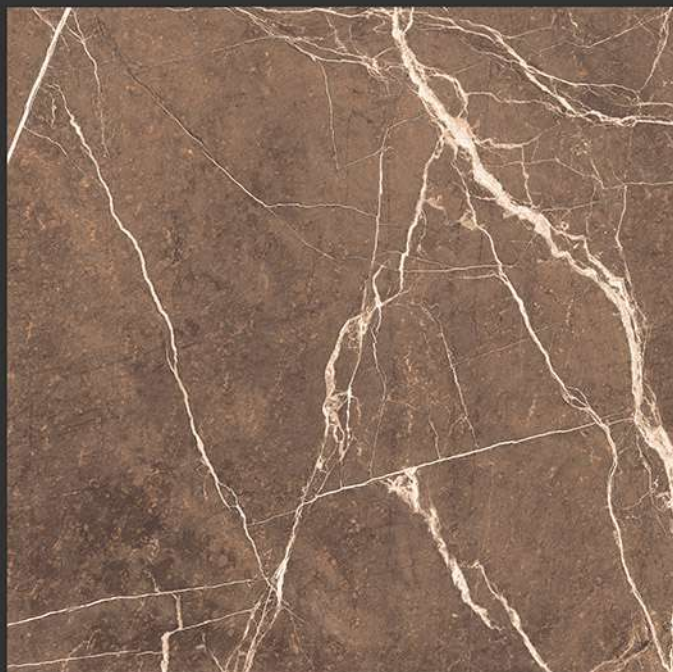

**PGVT
800x800MM**

ELECTRA BROWN

GLOSSY FINISH

**PGVT
800x800MM**

ELECTRA WENGE

GLOSSY FINISH

**PGVT
800x800MM**

ELECTRO AMARILO