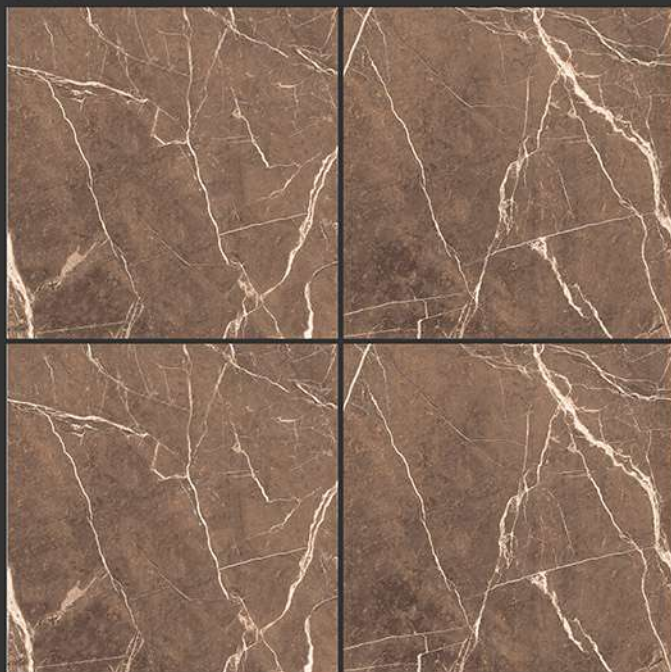

**PGVT
800x800MM**

ELECTRA BROWN

GLOSSY FINISH

**PGVT
800x800MM**

ELECTRA WENGE

GLOSSY FINISH

**PGVT
800x800MM**

ELECTRO AMARILO