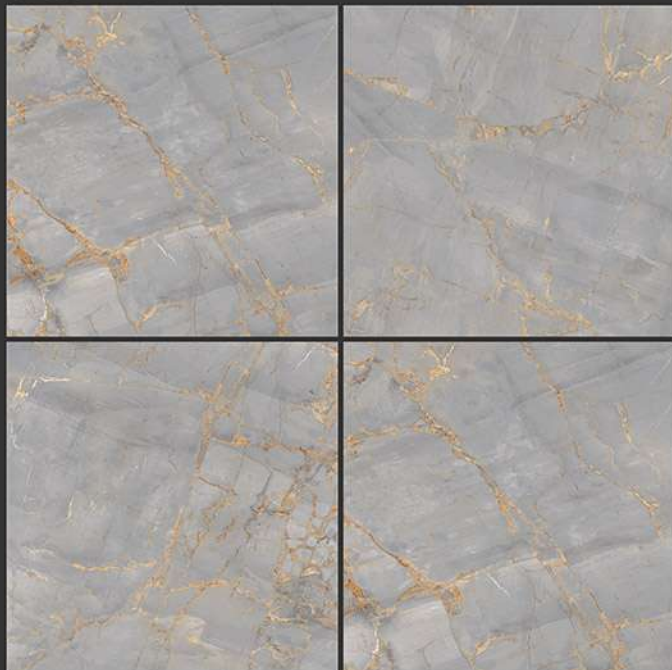

GLOSSY FINISH

**PGVT
800x800MM**