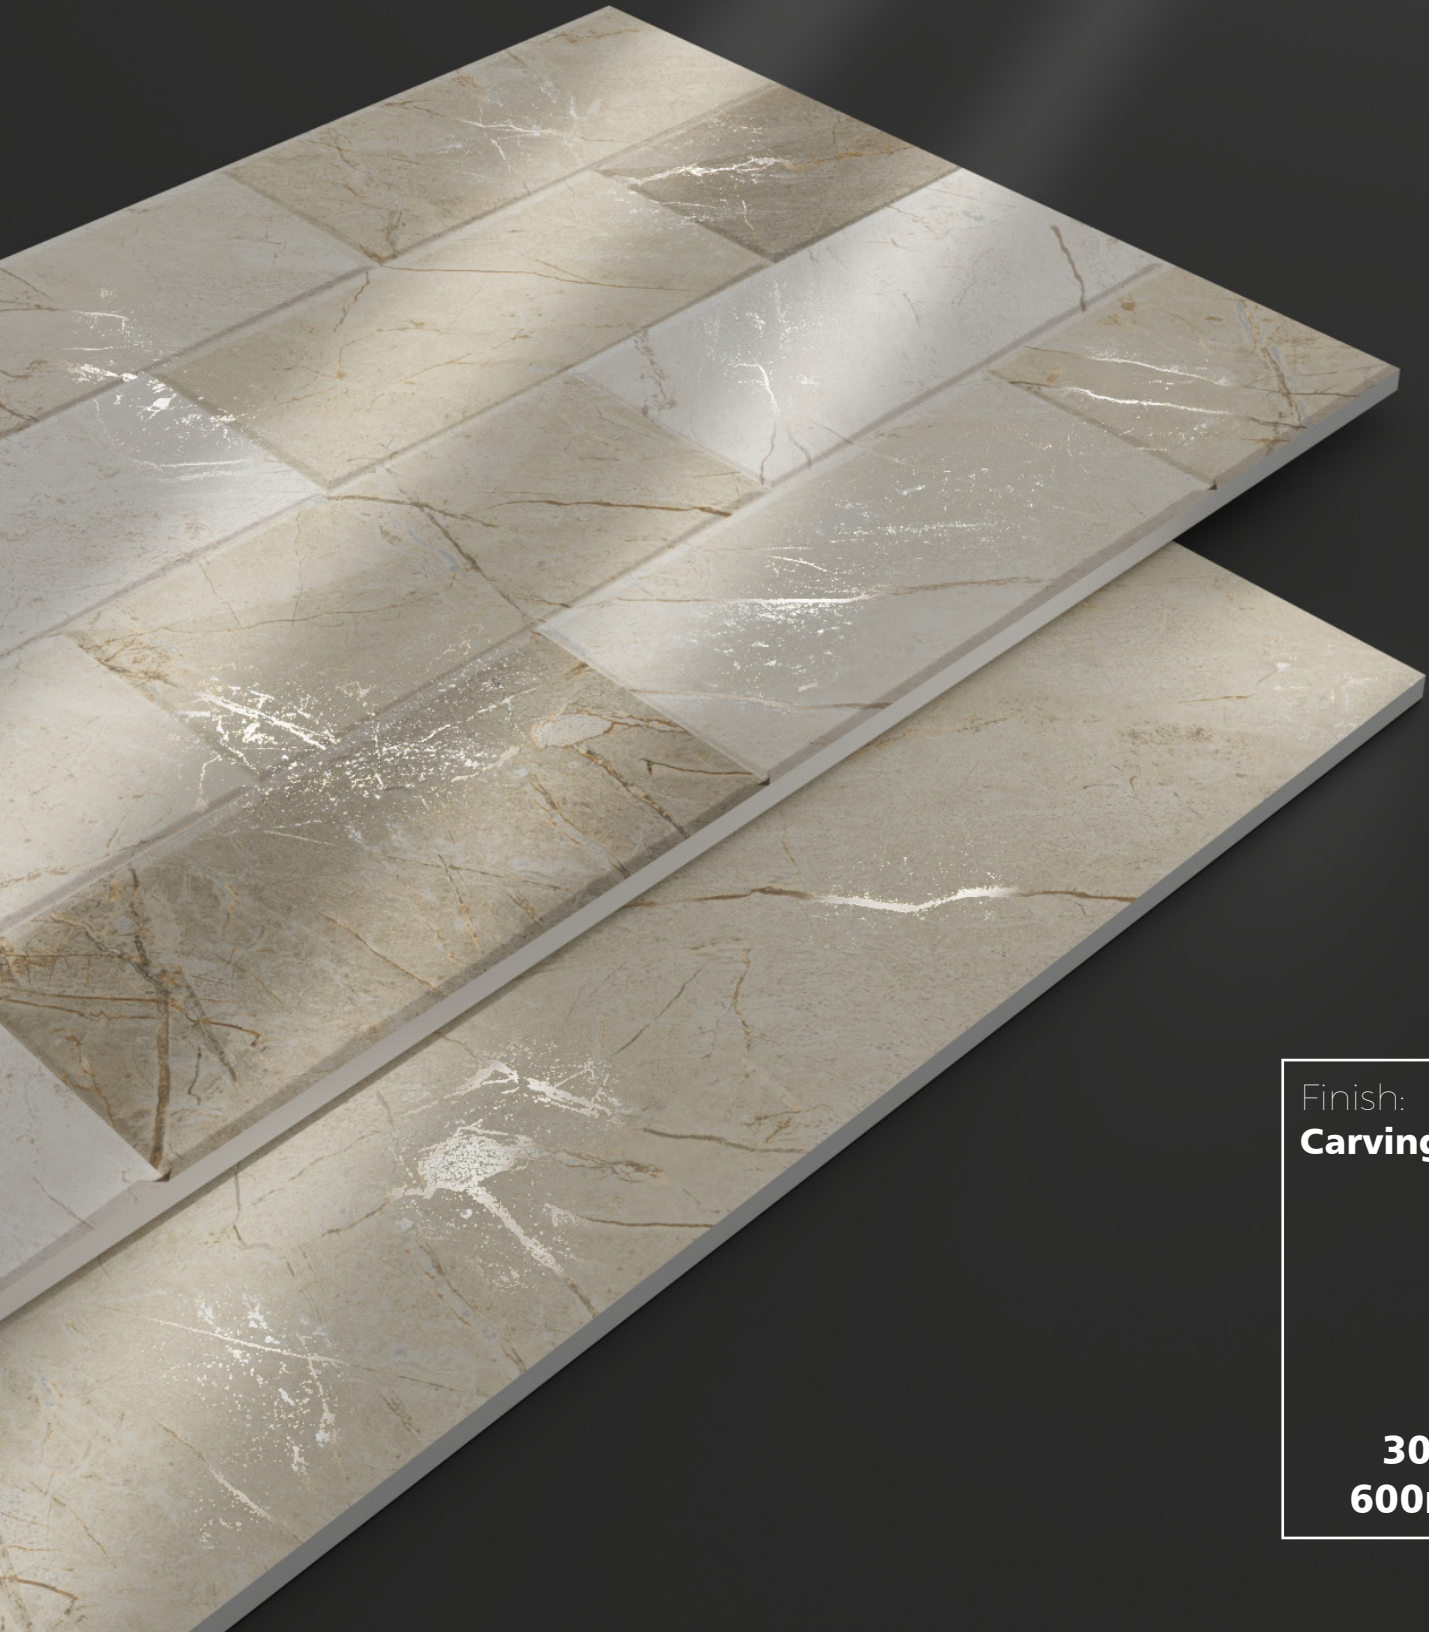

100%  
Waterproof

Anti-Slip

High Strength

Random Design

Eco Friendly

Floor & Wall

Finish:  
**Carving**

**300 x  
600mm**

Finish : **Carving**

Size : 300 x 600mm

**1011 HL1**

**1011 DK**

Random : **4 Face**

Type : **Endless**

Finish:  
**Carving**

**300 x  
600mm**