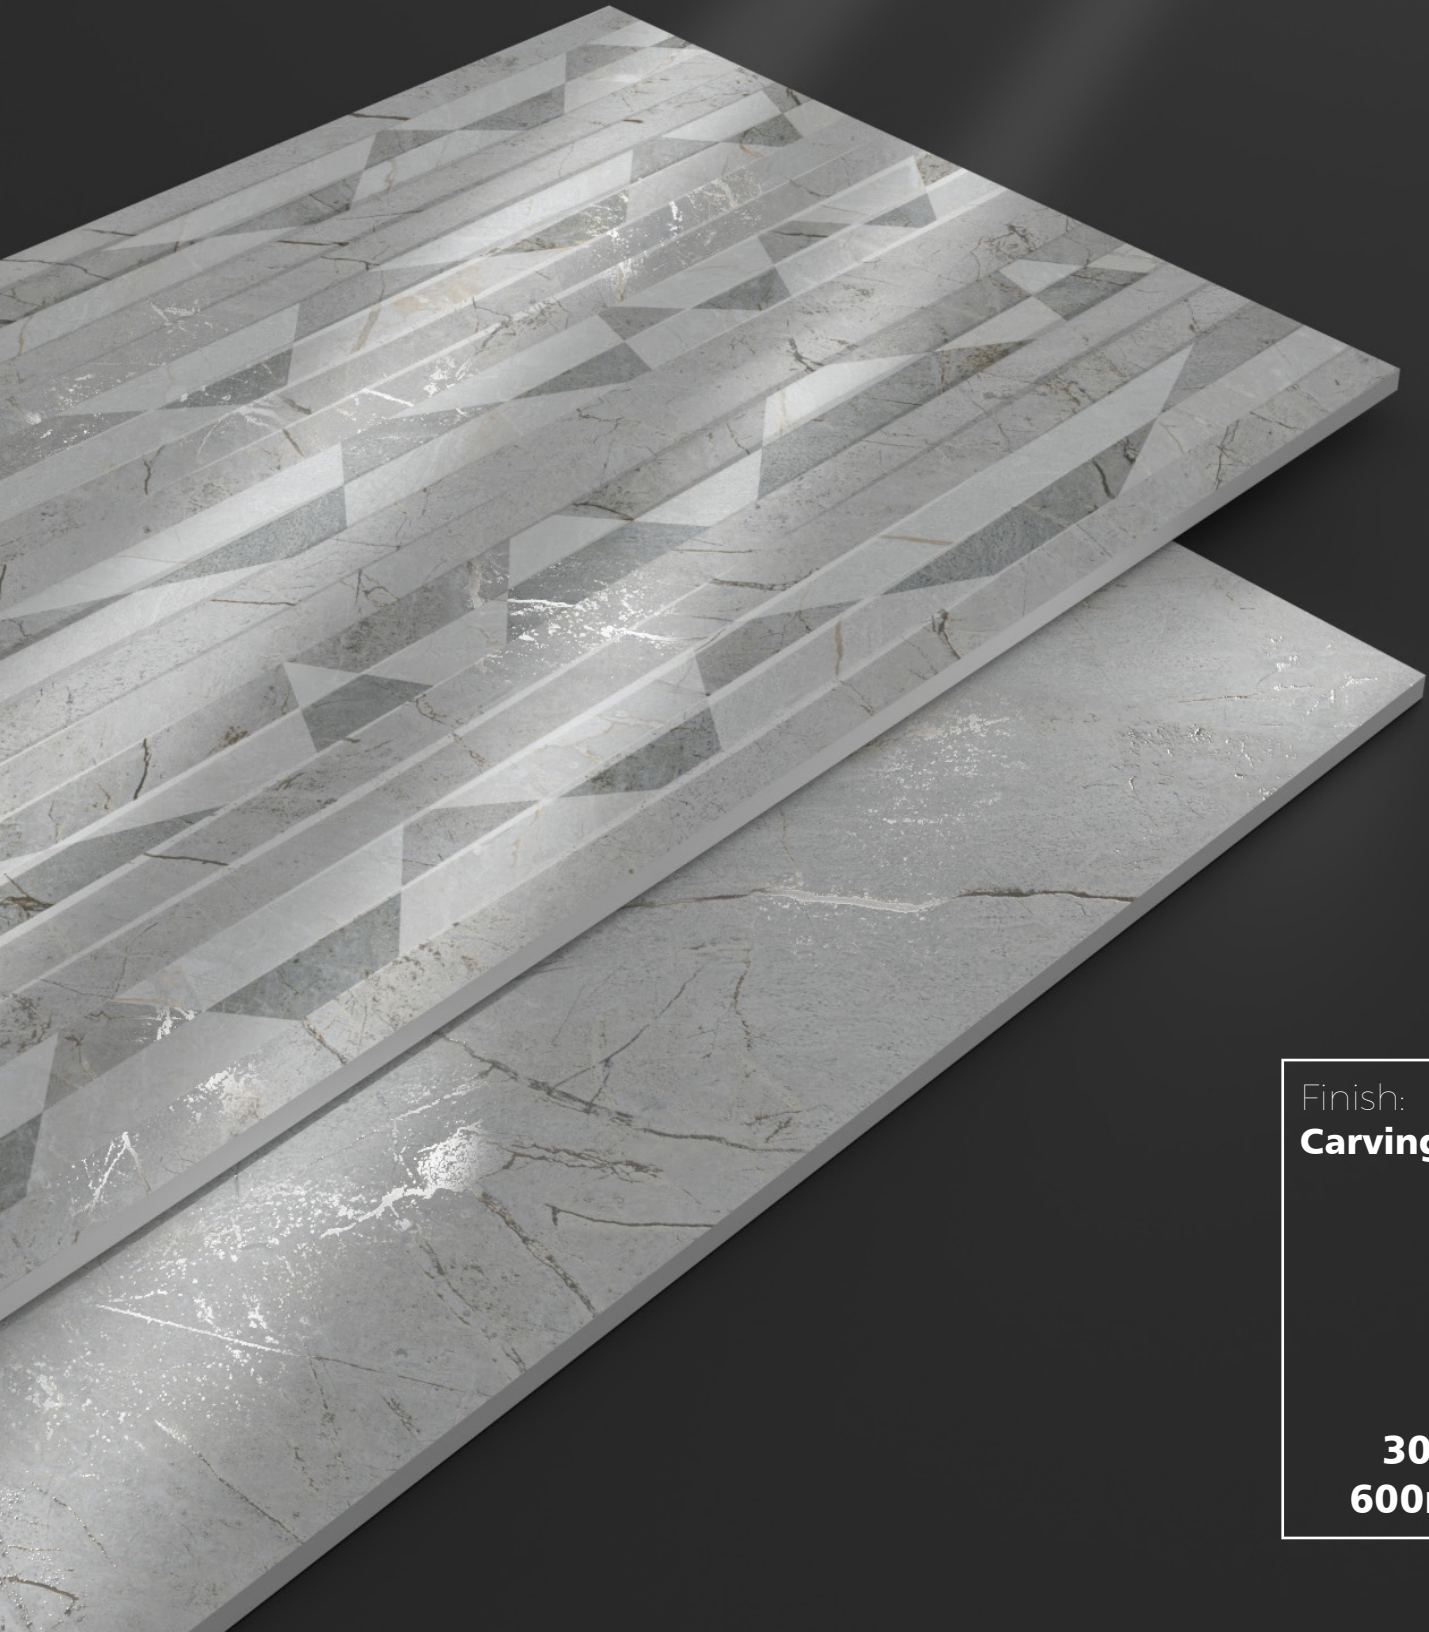

100%  
Waterproof

Anti-Slip

High Strength

Random Design

Eco Friendly

Floor & Wall

Finish:  
**Carving**

**300 x  
600mm**