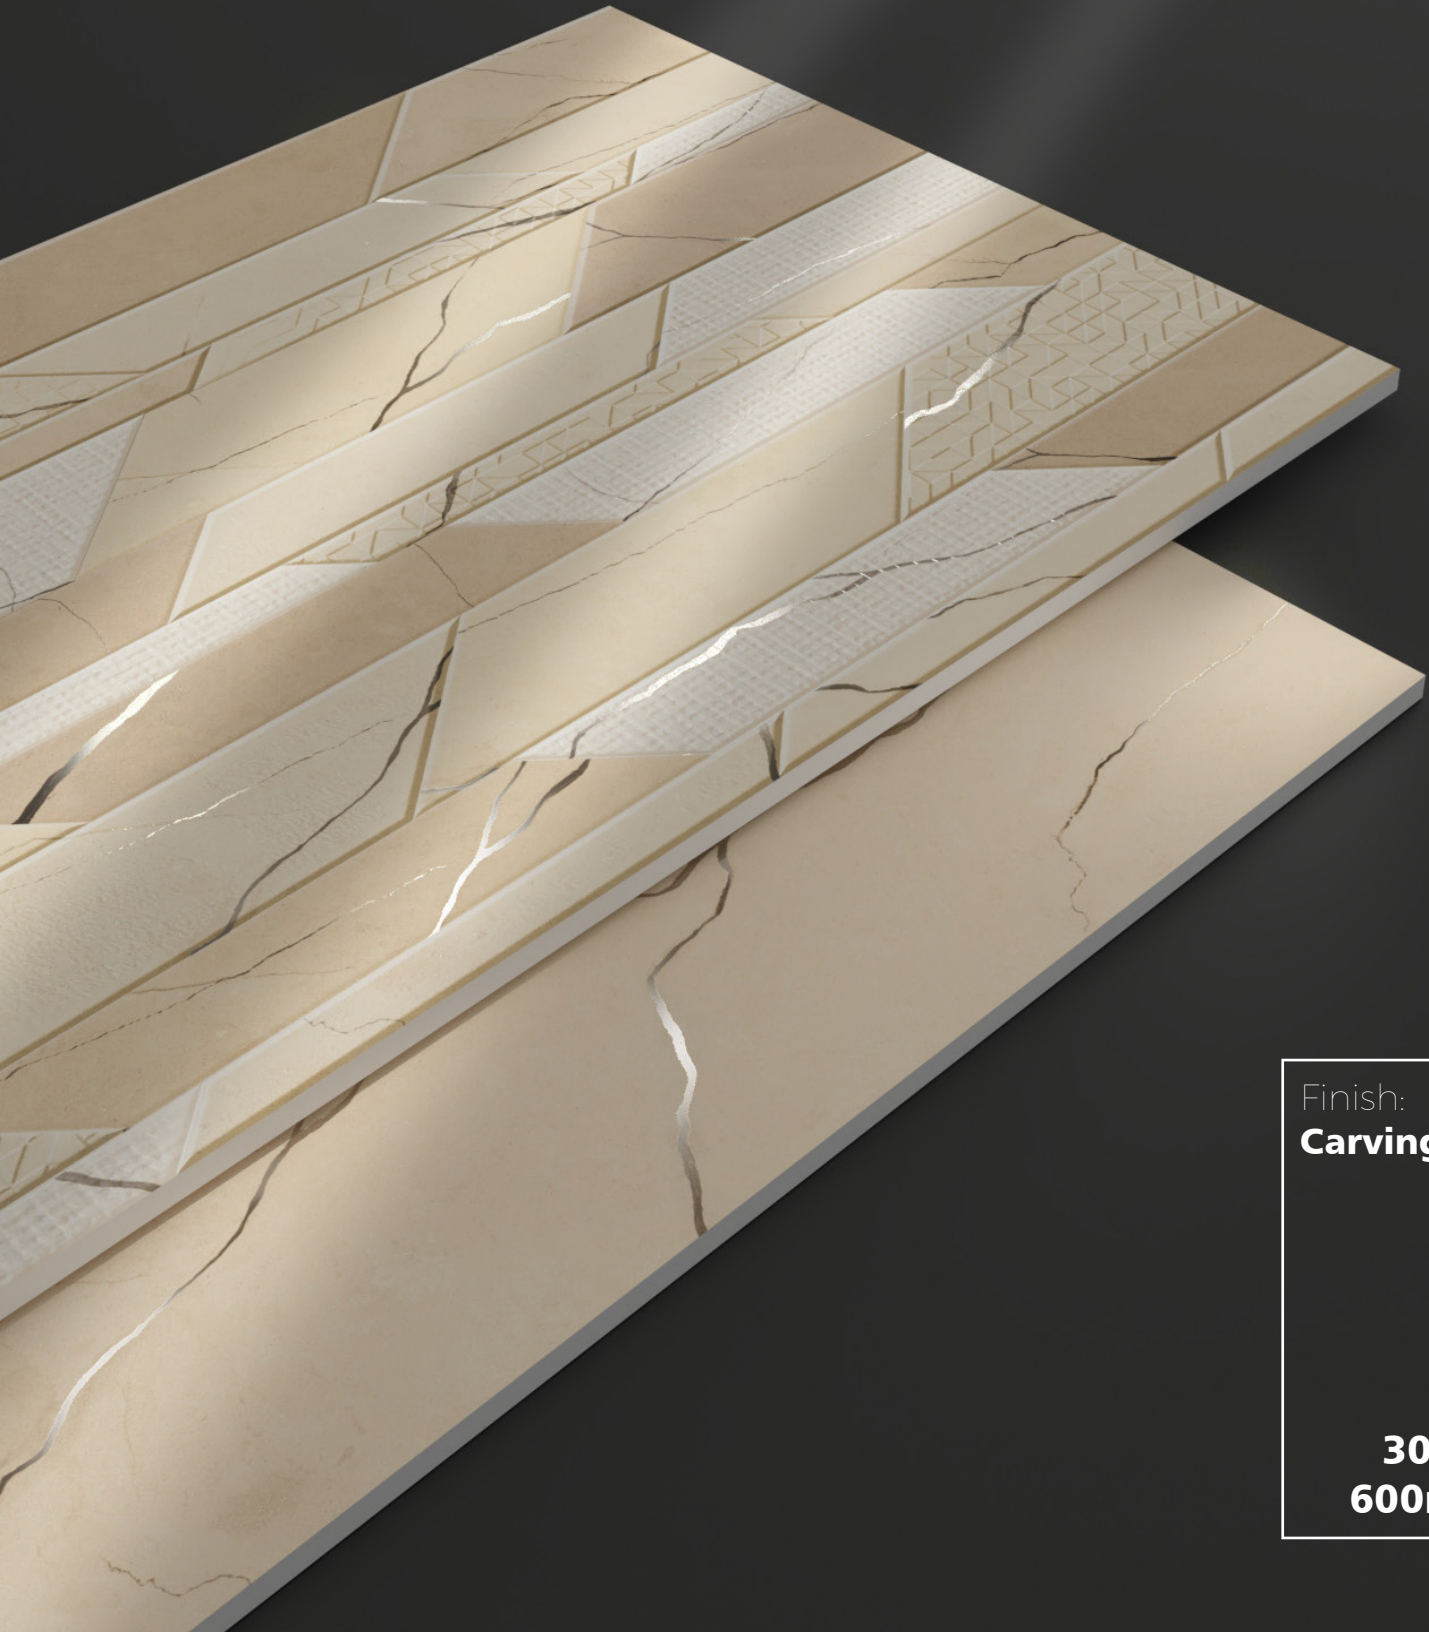

**100%  
Waterproof**

**Anti-Slip**

**High  
Strength**

**Random  
Design**

**Eco  
Friendly**

**Floor &  
Wall**

Finish:  
**Carving**

**300 x  
600mm**