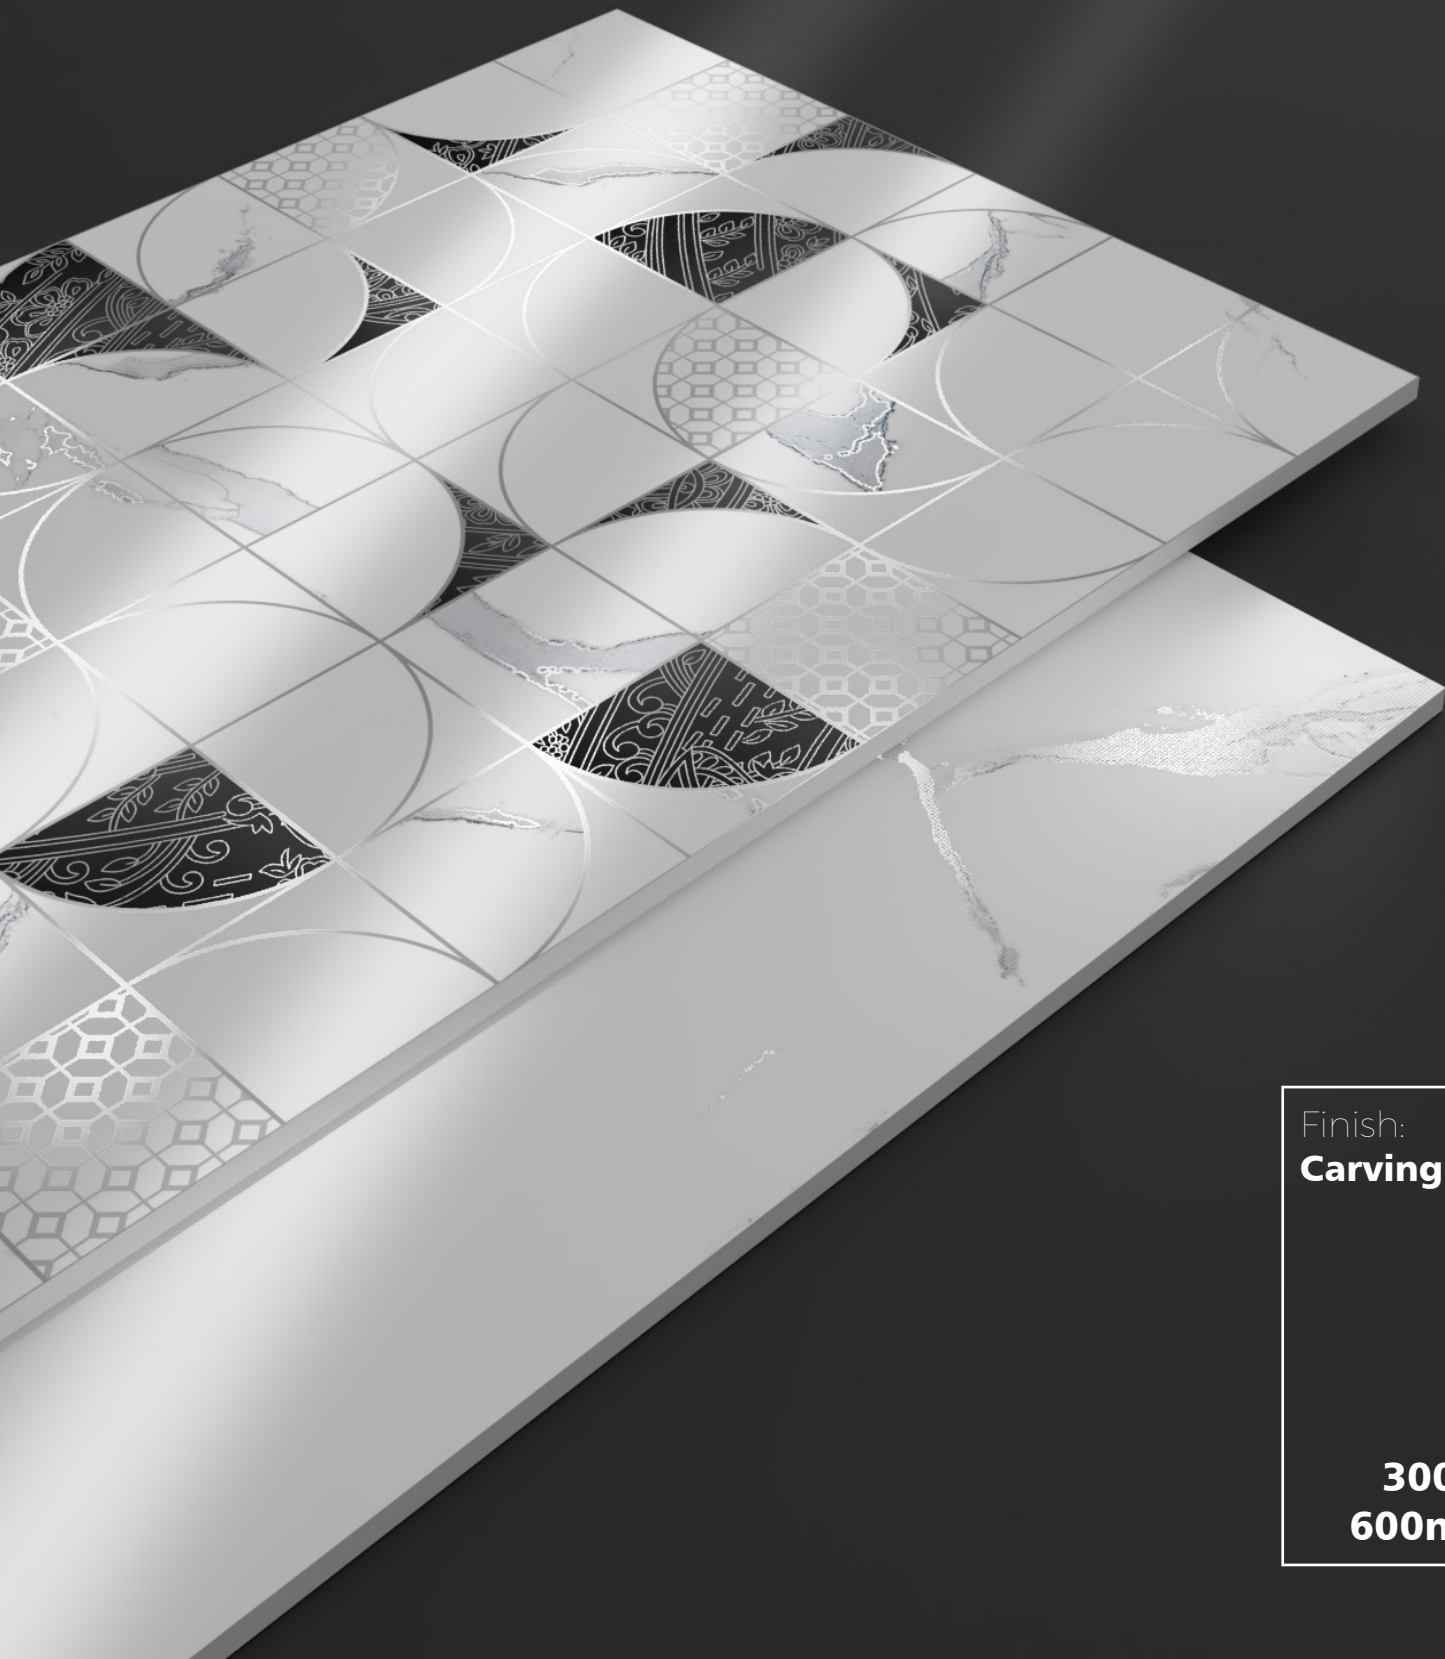

2016 HL2

2016 DK

Random : **3 Face**

Finish:
Carving

**300 x
600mm**

Finish : **Carving**

Size : 300 x 600mm

2017 HL1

2017 HL2

2017 DK

Random : **4 Face**

Finish:
Carving

**300 x
600mm**

Finish : **Carving**

Size : 300 x 600mm

2018 LT