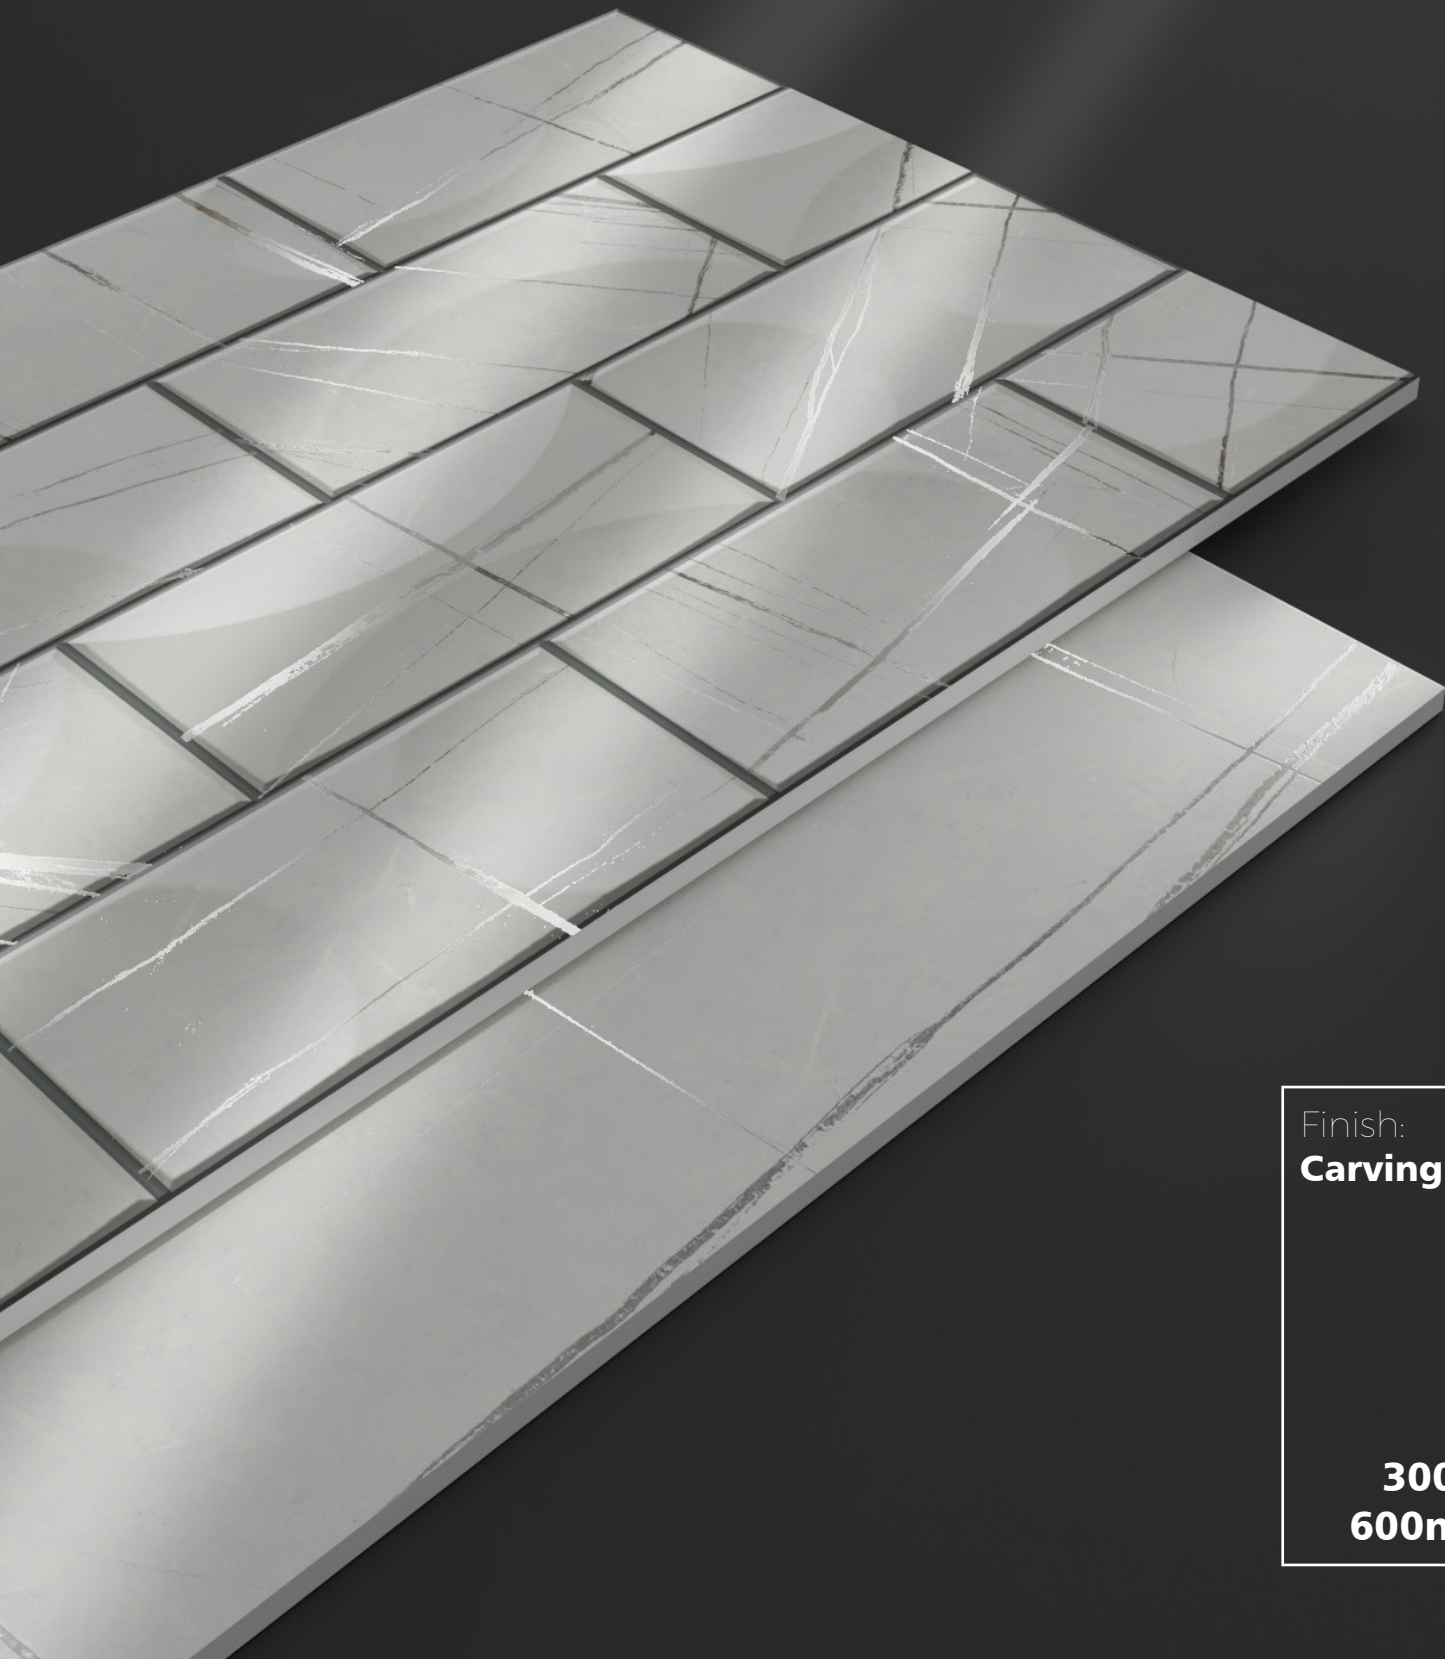

Finish:
Carving

**300 x
600mm**