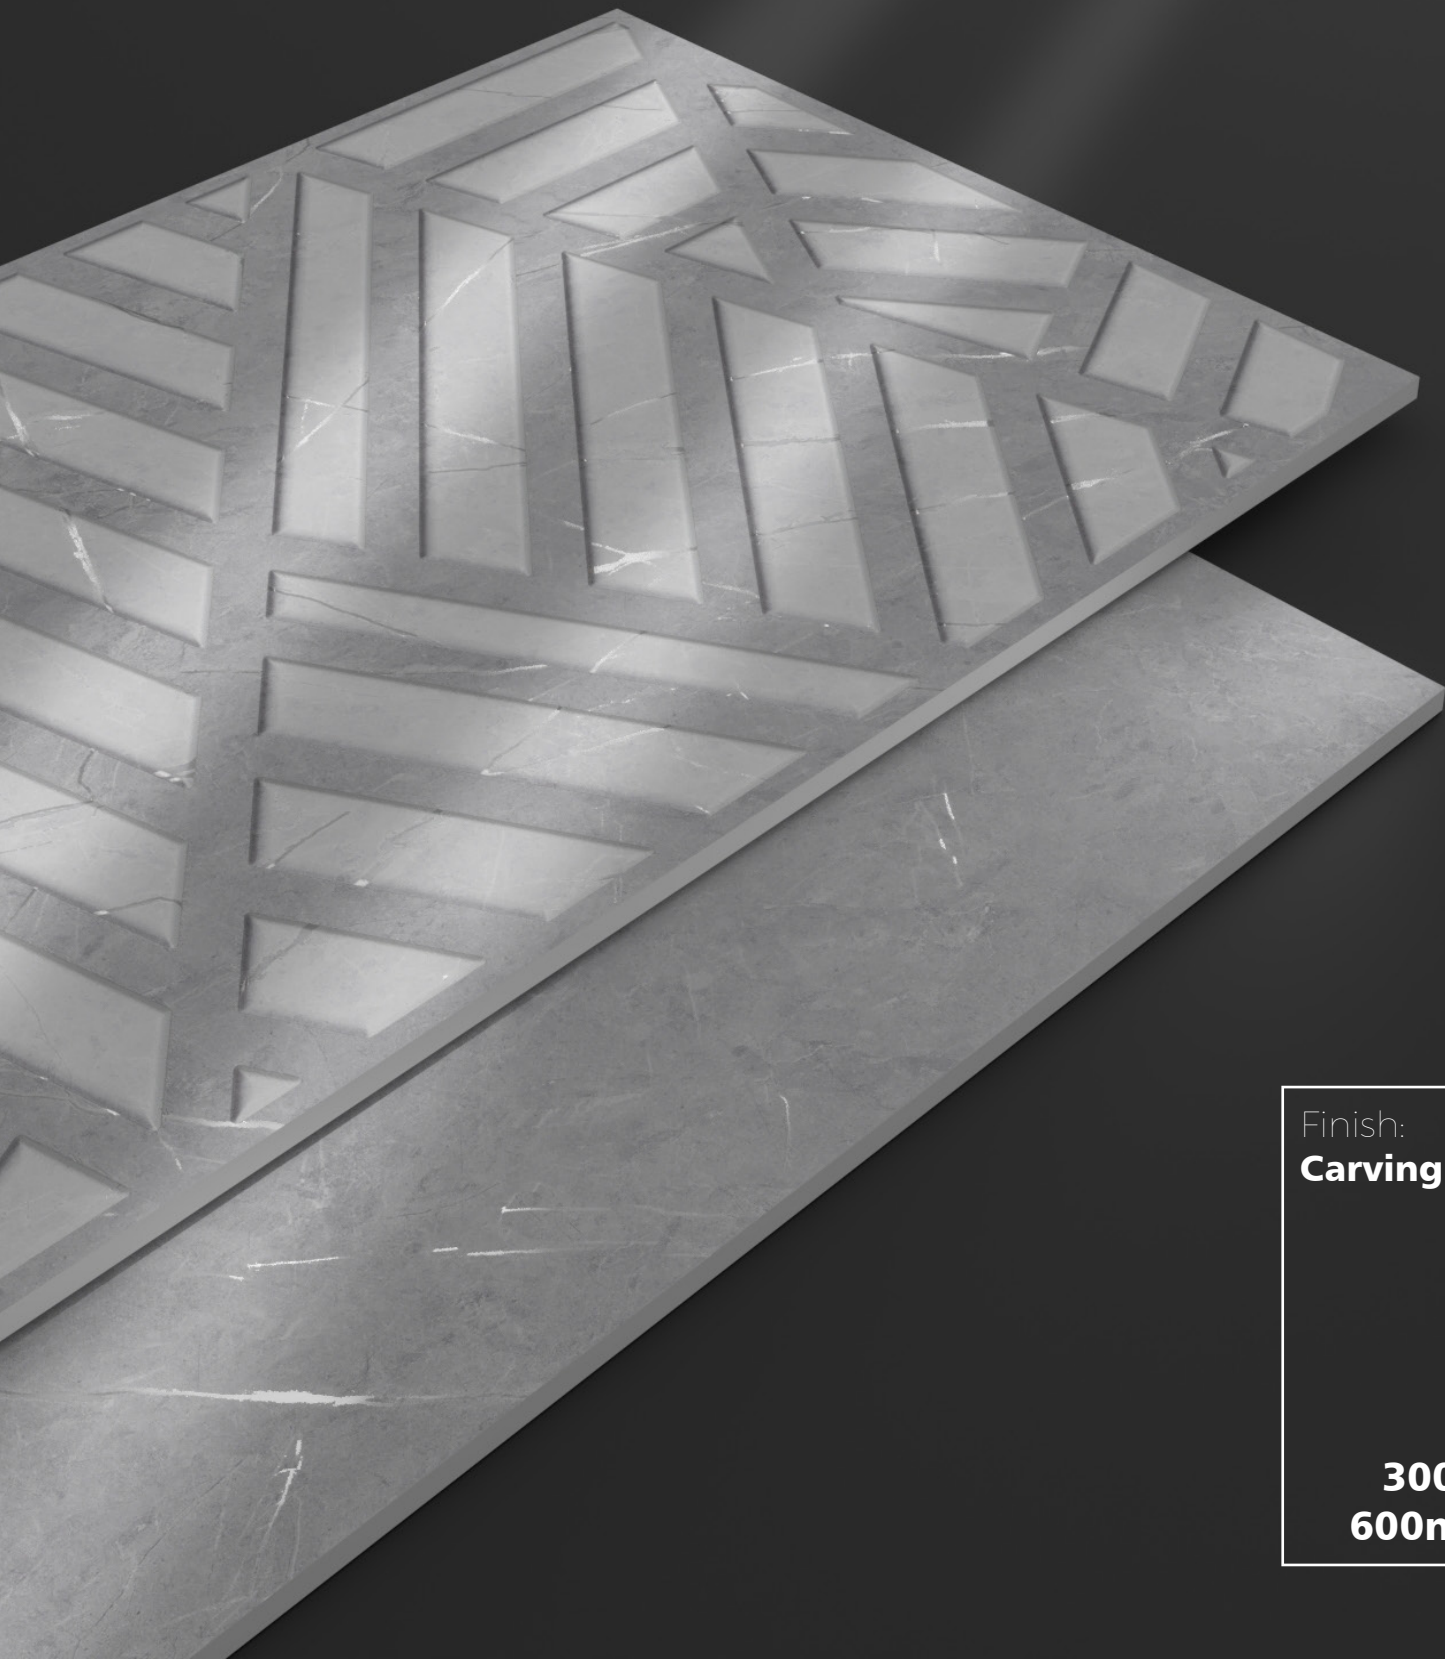

Finish:
Carving

**300 x
600mm**