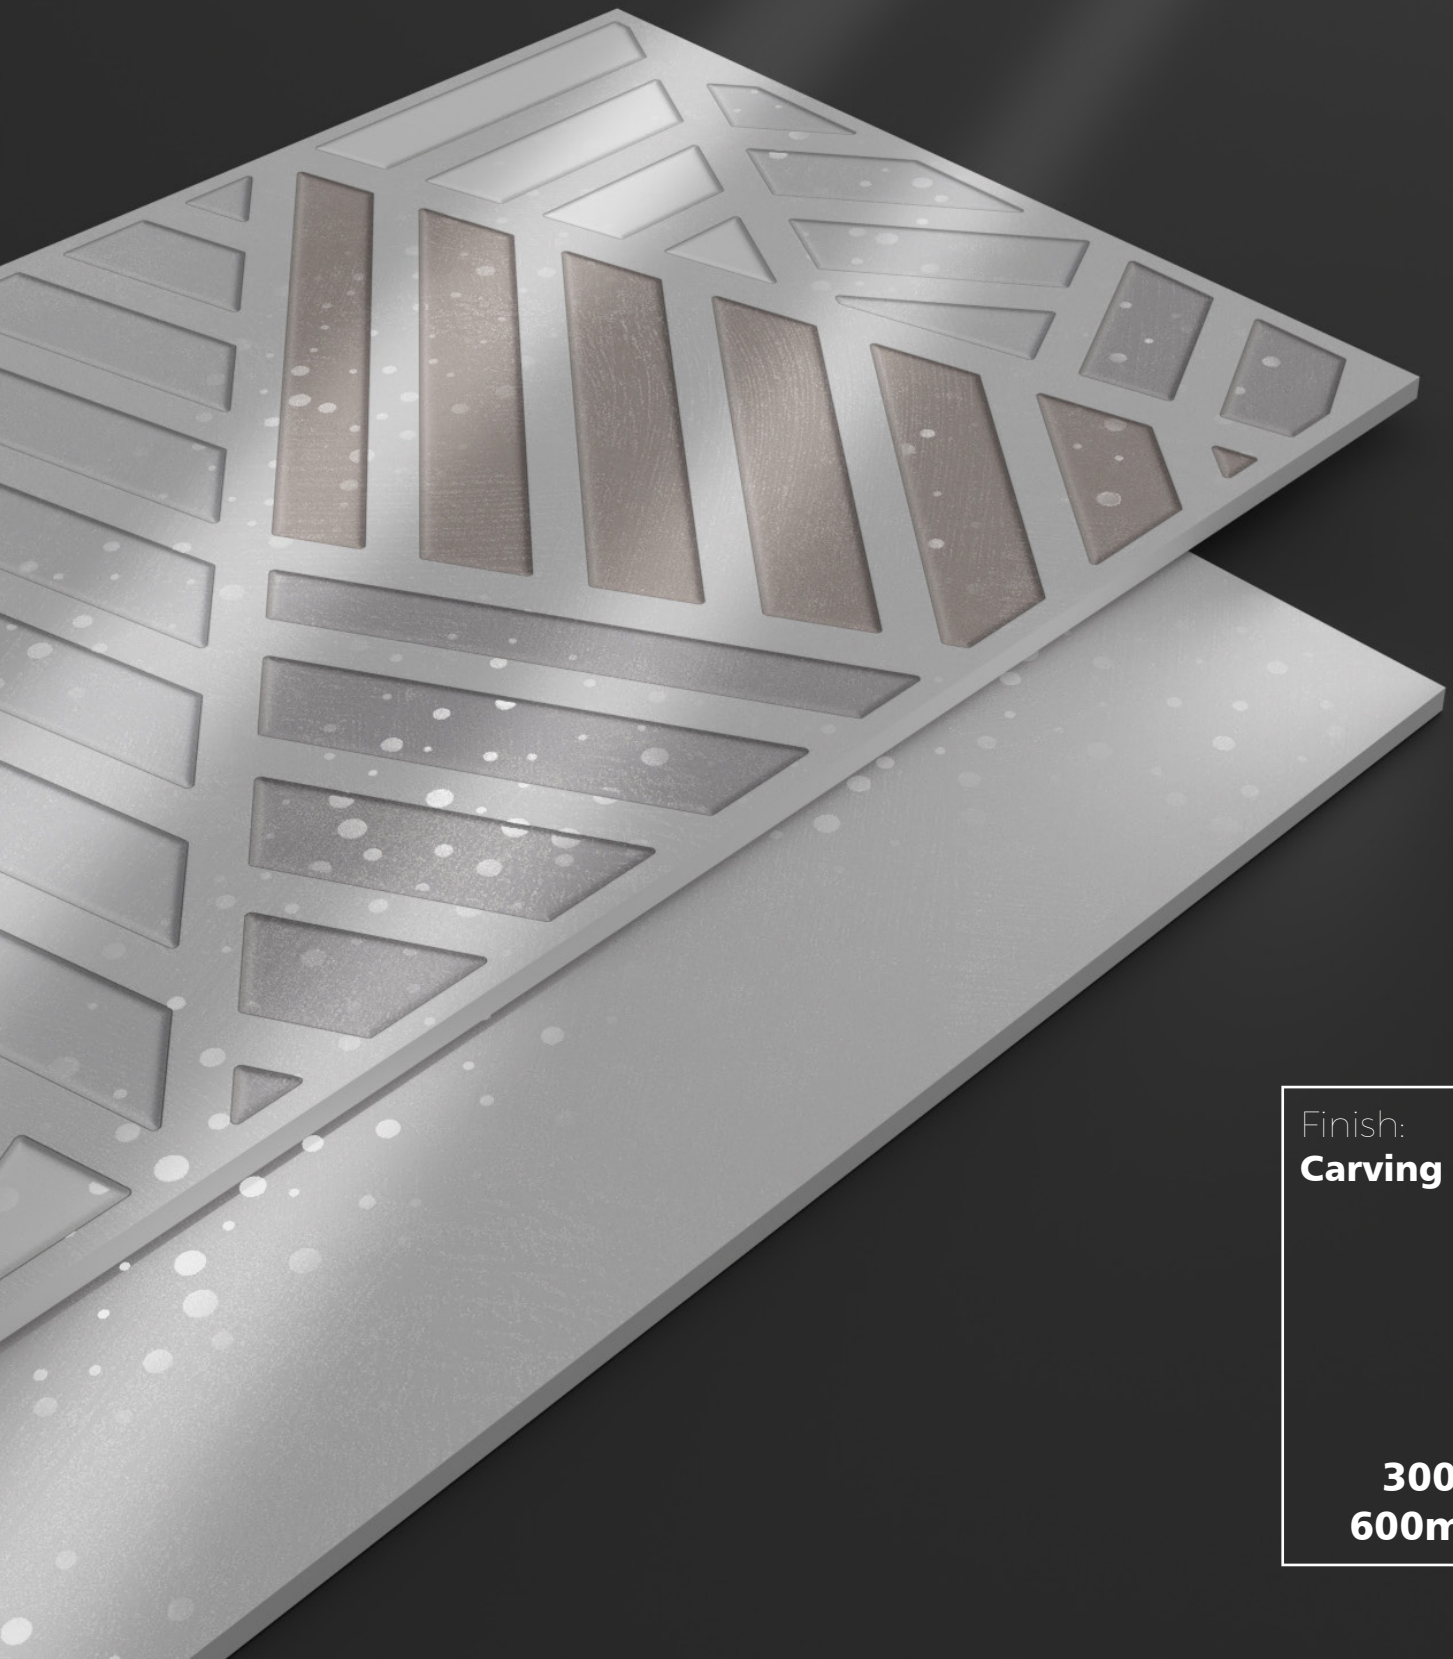

Finish:
Carving

**300 x
600mm**