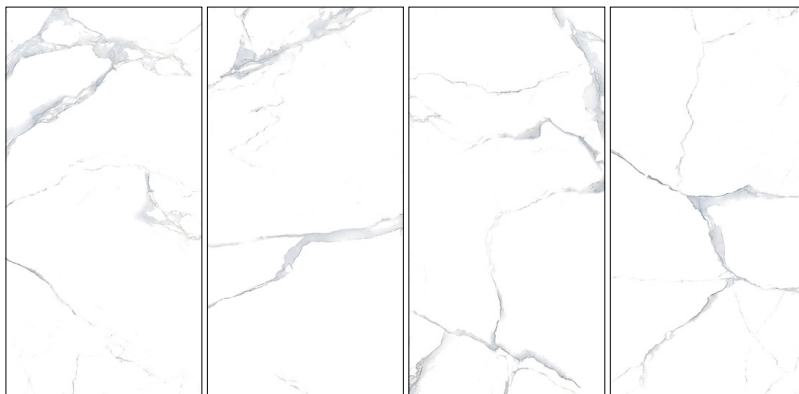

2018 HL1

2018 HL2

Random : **4 Face**

- 100% Waterproof
- Anti-Slip
- High Strength
- Random Design
- Eco Friendly
- Floor & Wall

Finish:
Carving

**300 x
600mm**

Finish : **Carving**

Size : 300 x 600mm