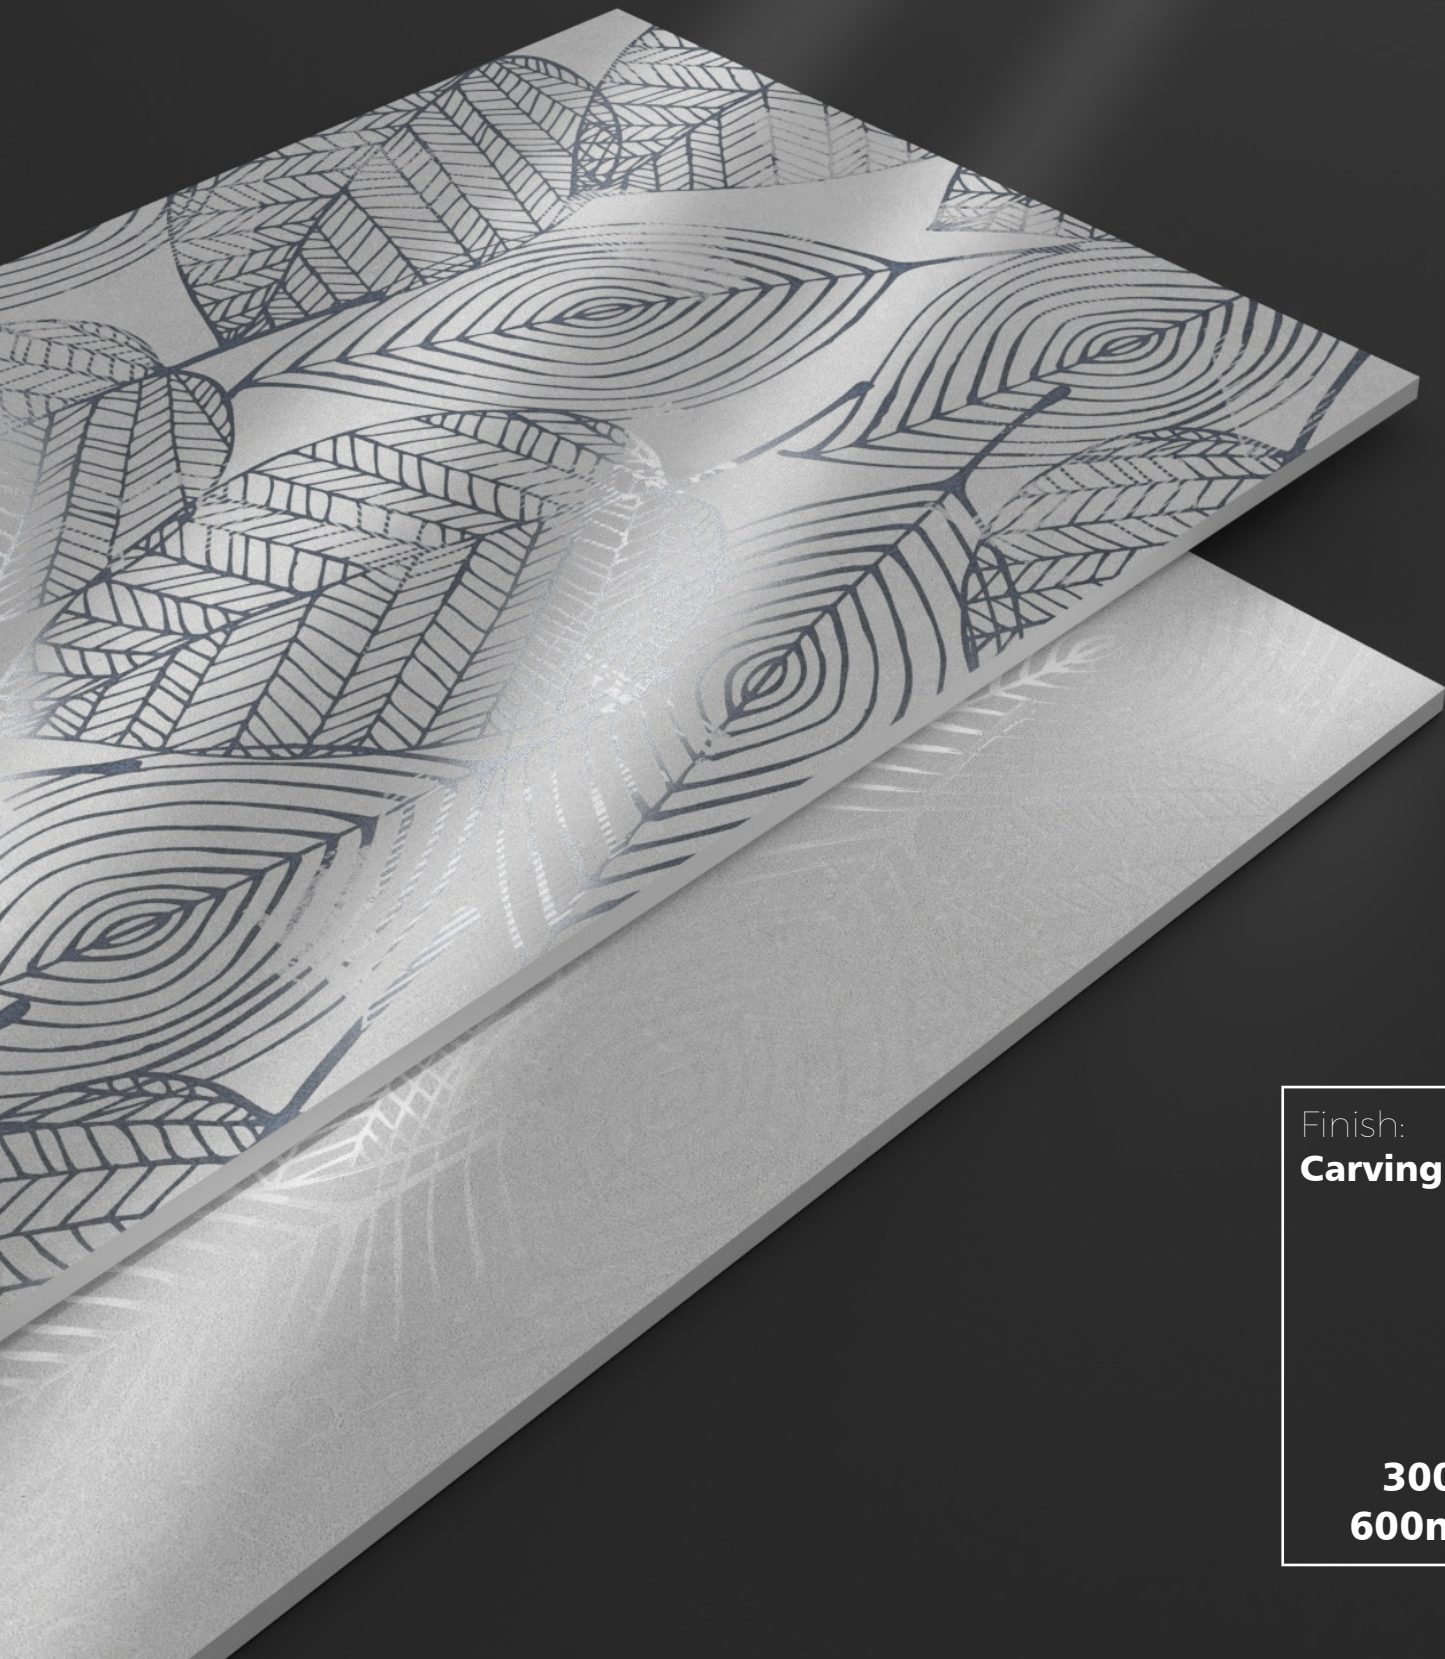

Finish:
Carving

**300 x
600mm**