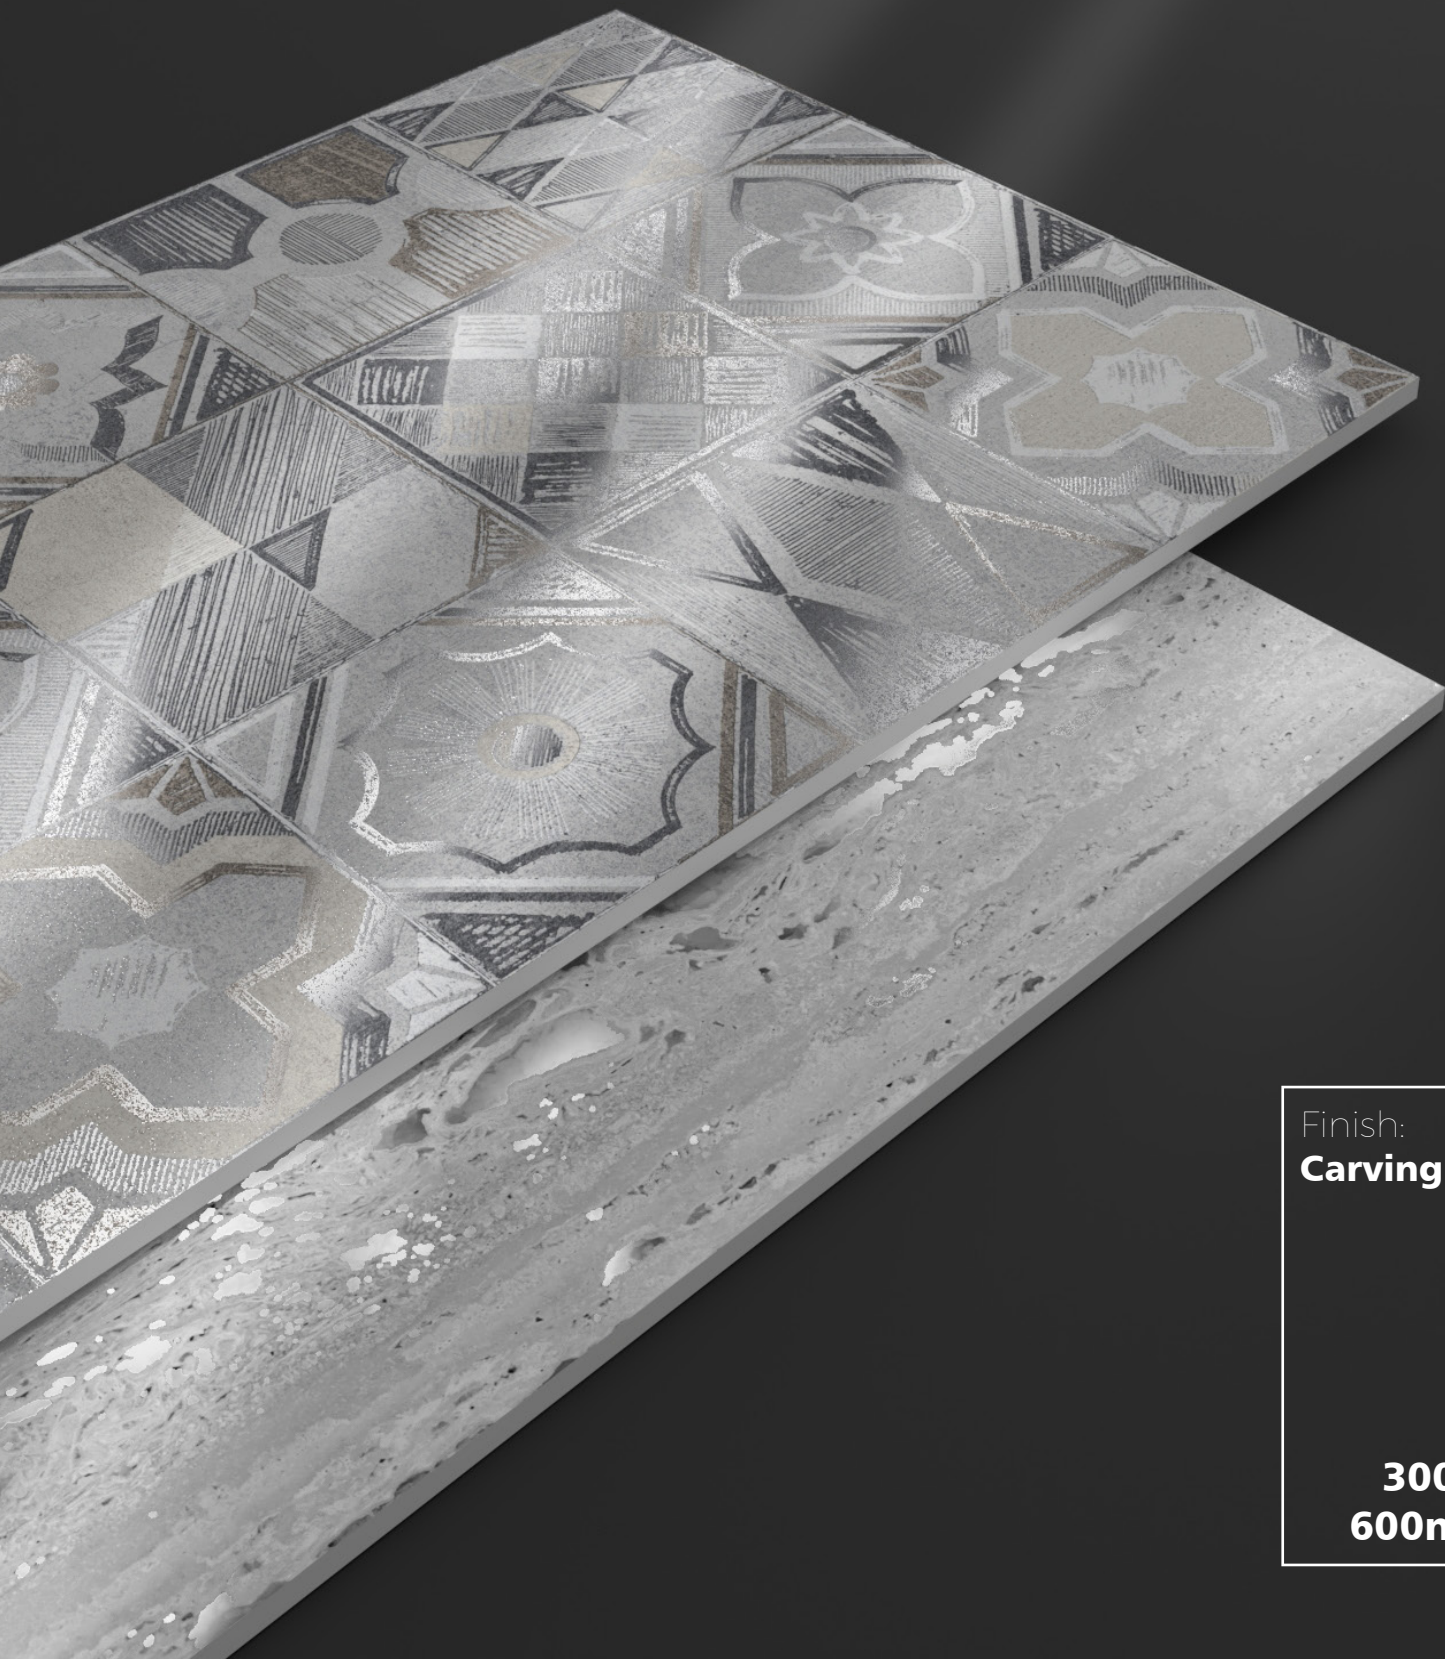

2018 HL1

2018 HL2

Random : **4 Face**

- 100% Waterproof
- Anti-Slip
- High Strength
- Random Design
- Eco Friendly
- Floor & Wall

Finish:
Carving

**300 x
600mm**

Finish : **Carving**

Size : 300 x 600mm