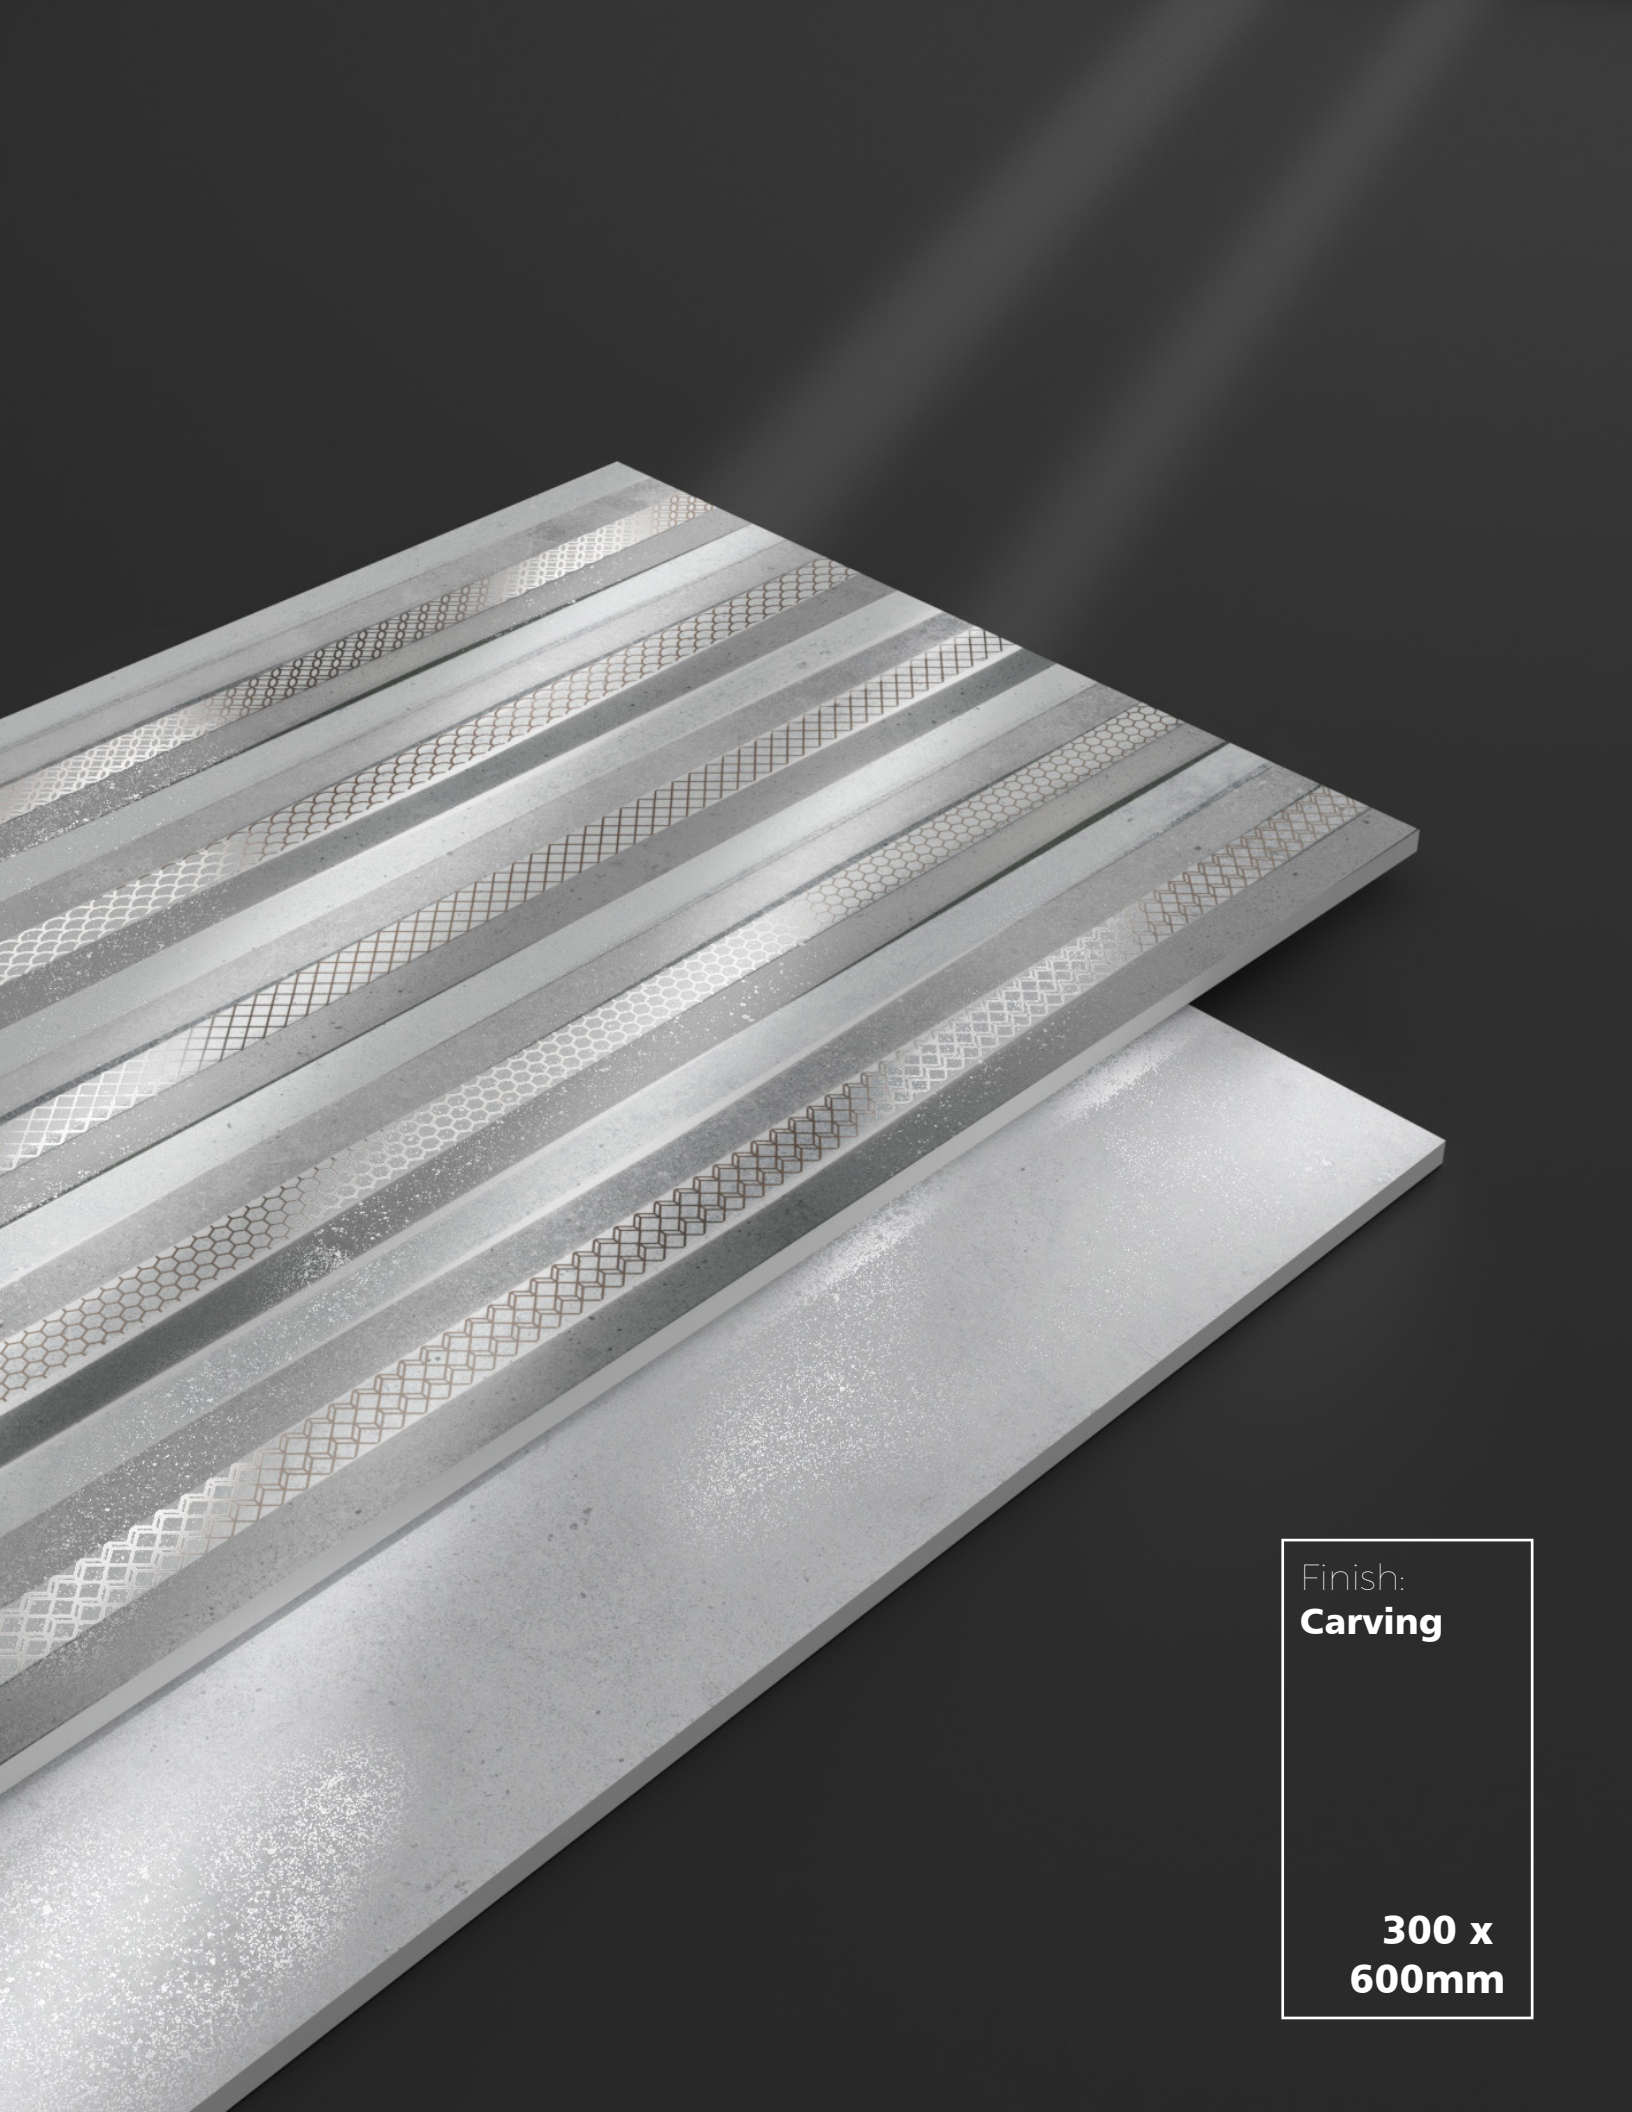

High
Breakage Load

Eco
Friendly

**300 x
600mm**

Finish:
Carving

Finish:
Carving

**300 x
600mm**

Finish : **Carving**

Size : 300 x 600mm