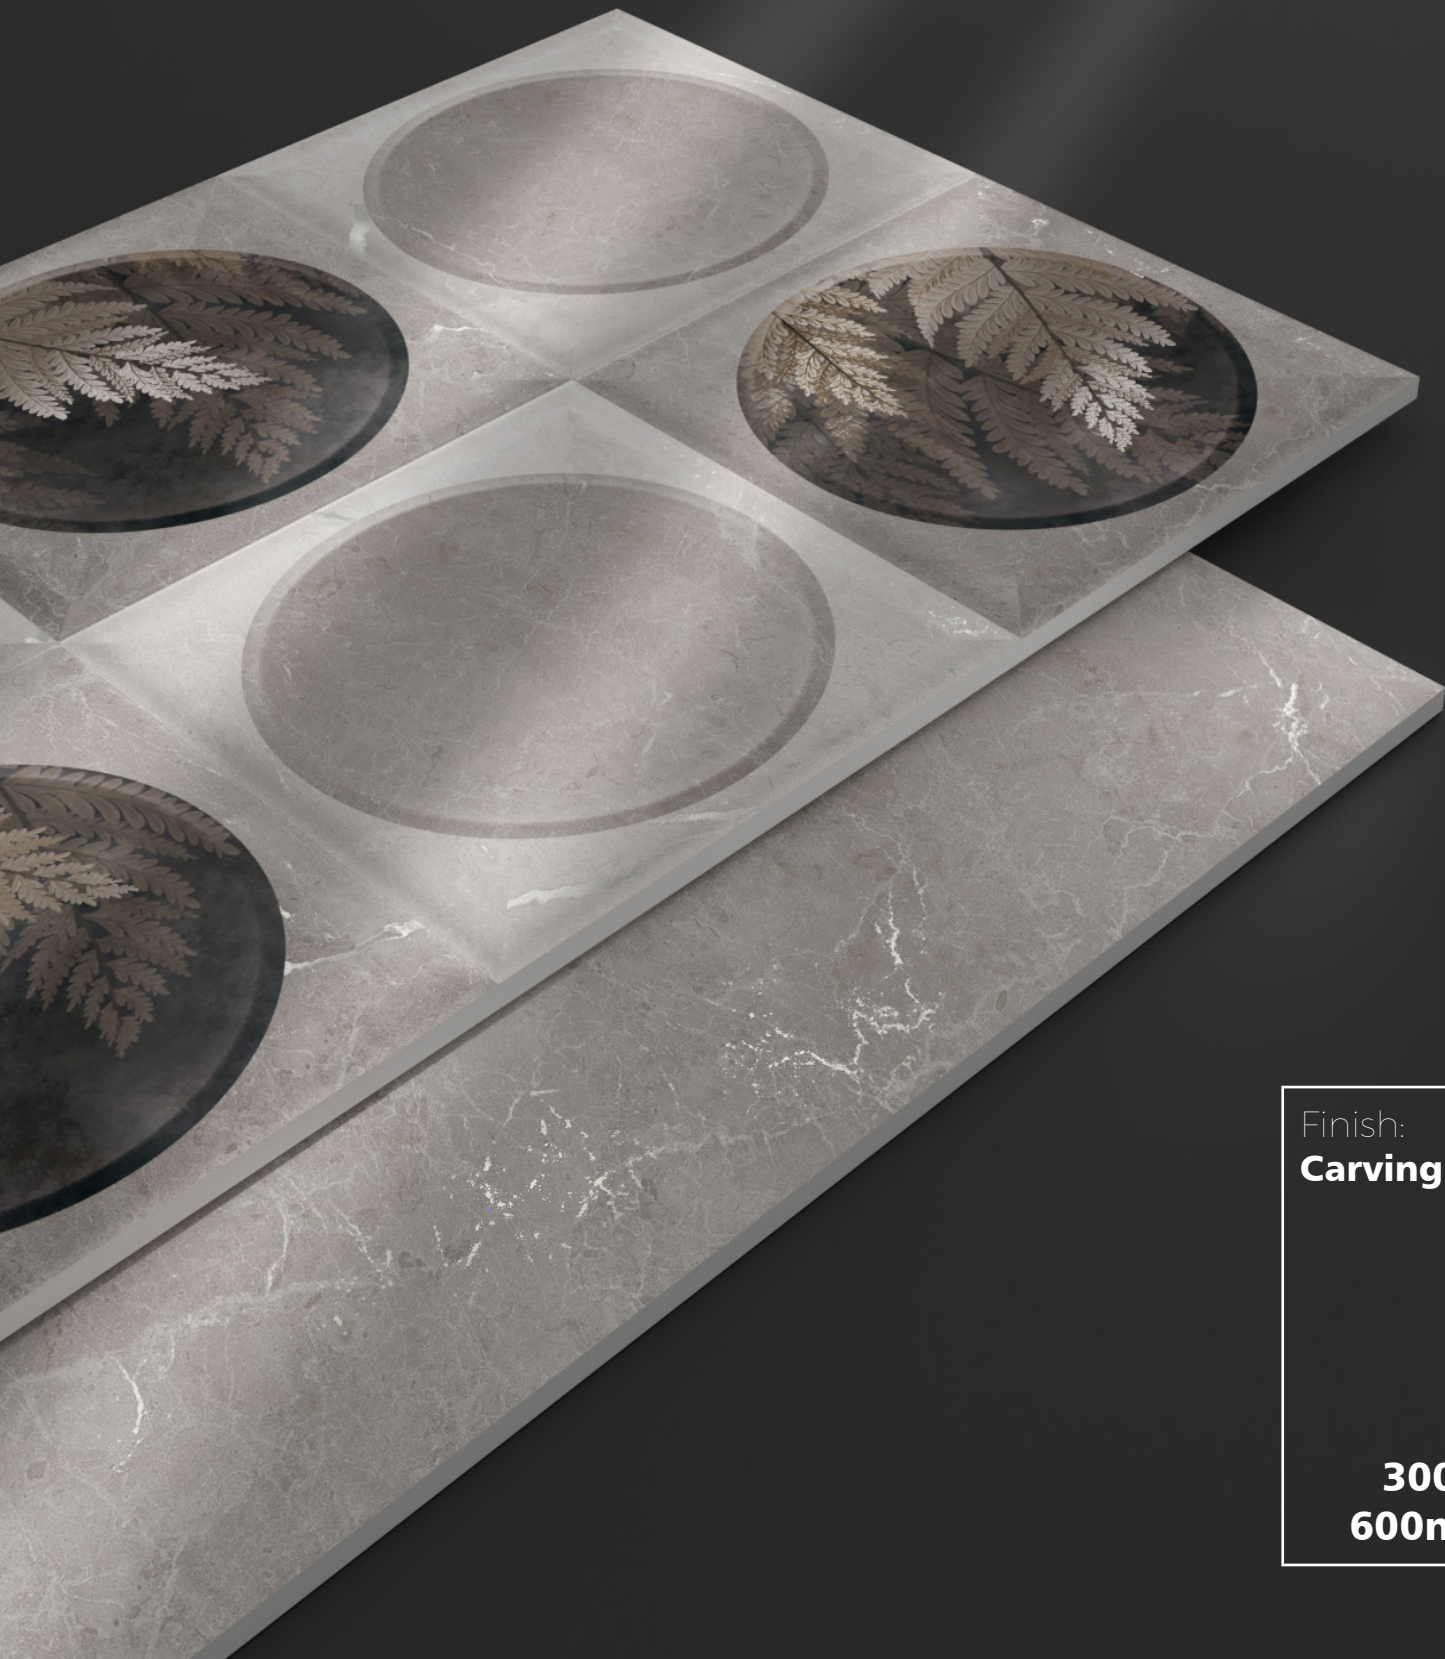

Finish:
Carving

**300 x
600mm**