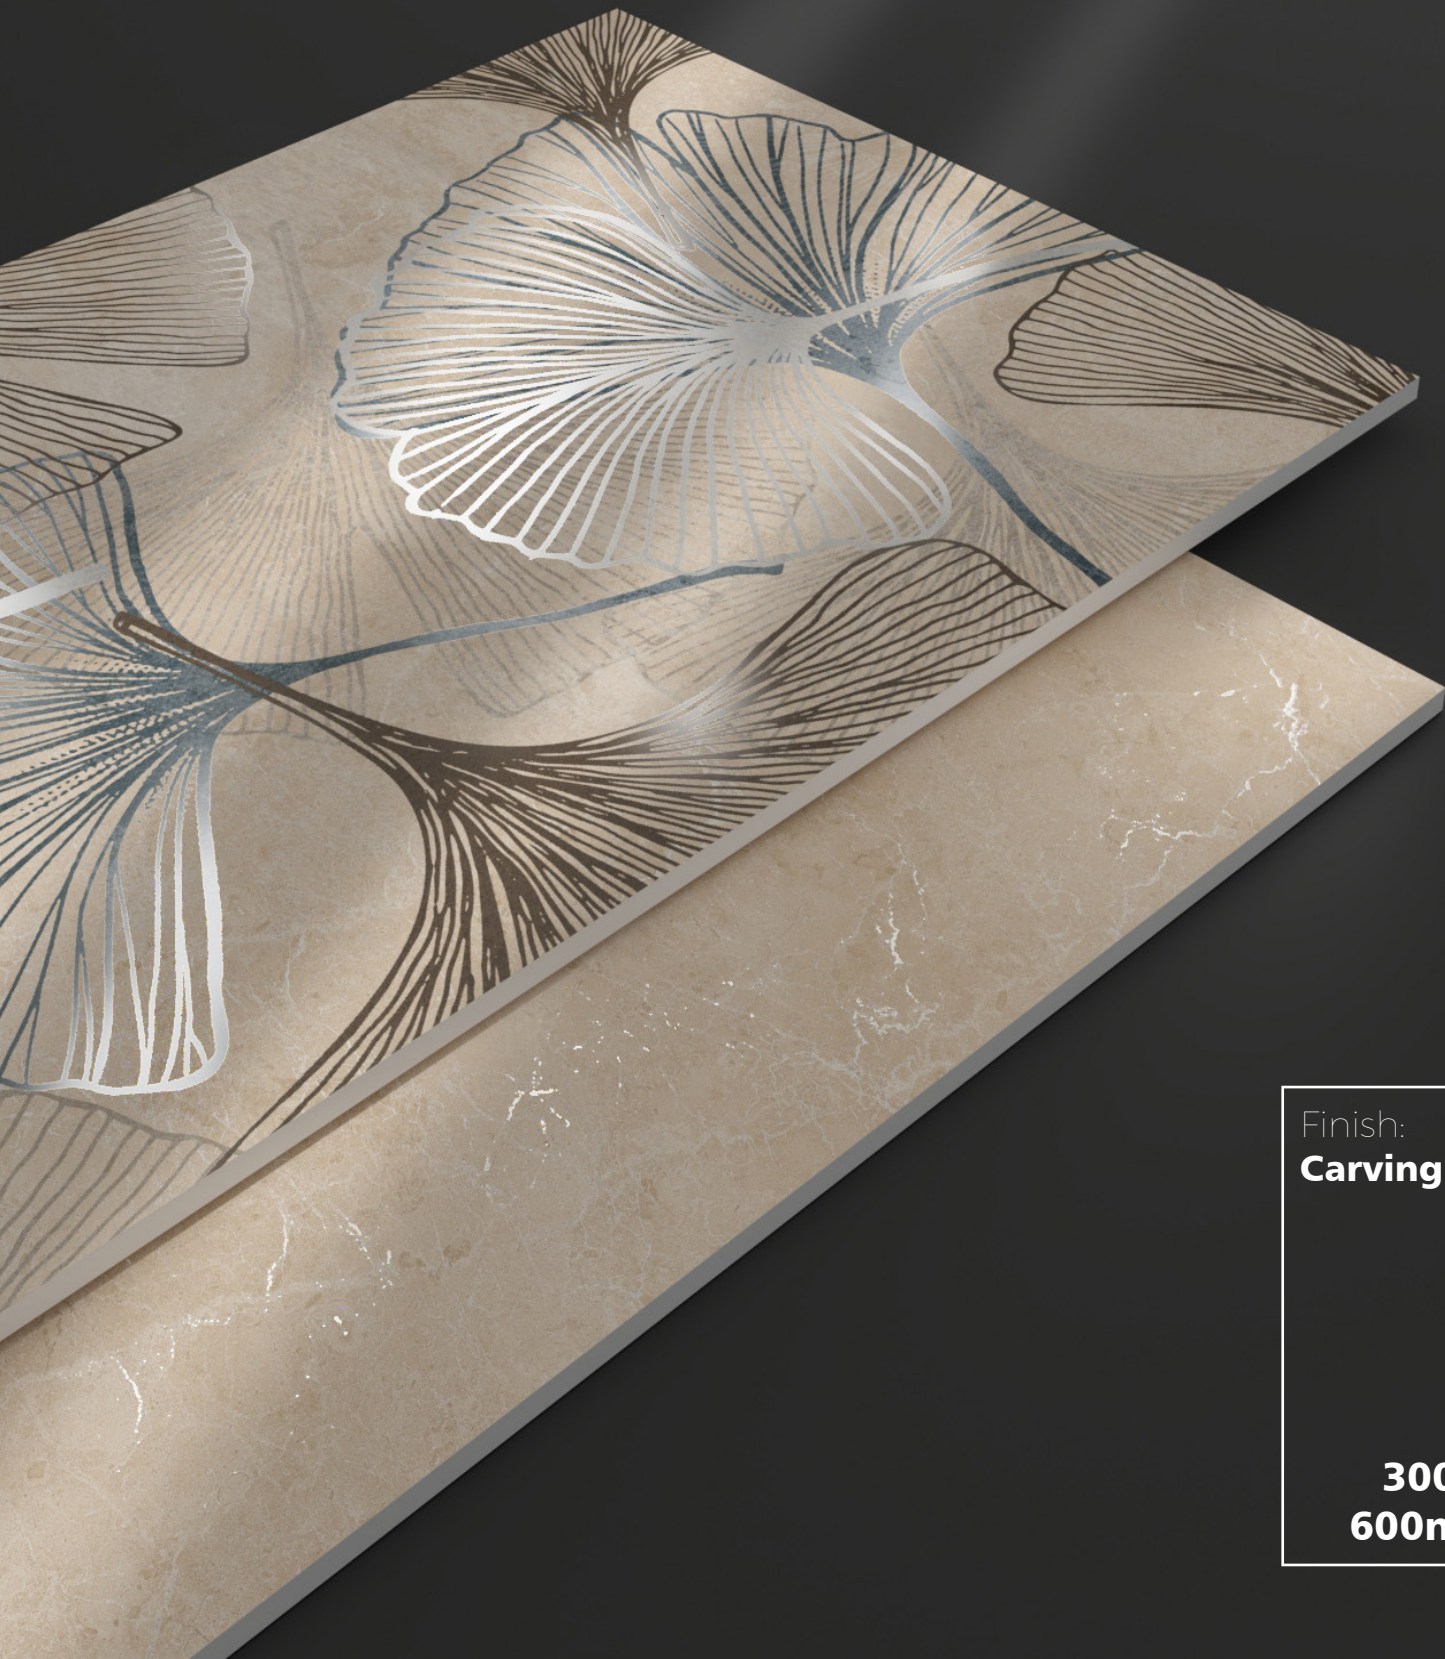

Anti-Slip

**High
Strength**

**Random
Design**

**Eco
Friendly**

**Floor &
Wall**

Finish:
Carving

**300 x
600mm**

Finish : **Carving**