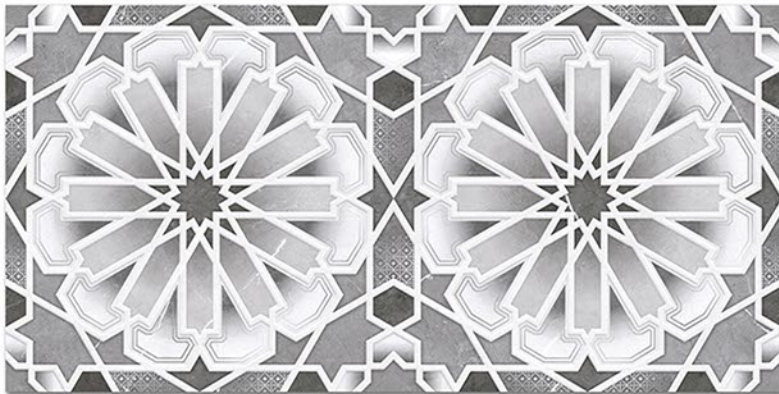

resistant to salts | eco sustainable | fire proof | frost proof | random design

Finish: **Glossy**

1212 HL 1

DIGITAL 300x
WALL TILES 600mm