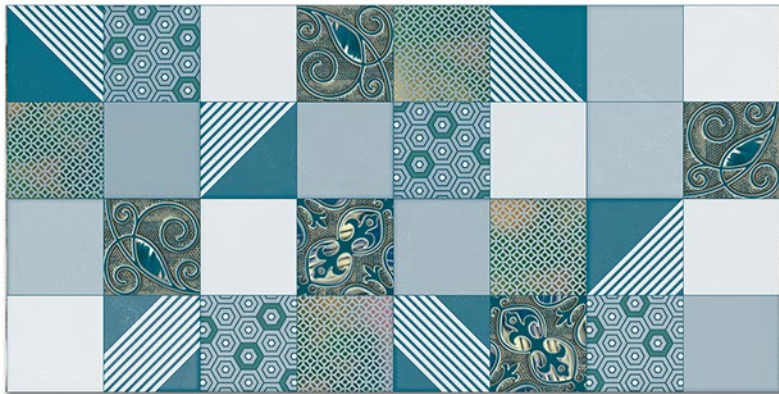

Tile Shown  
1288

resistant to salts | eco sustainable | fire proof | frost proof | random design

Finish: **Glossy**

1289 L

1289 HL 1

1289 D

DIGITAL 300x  
WALL TILES 600mm

Tile Shown  
1289