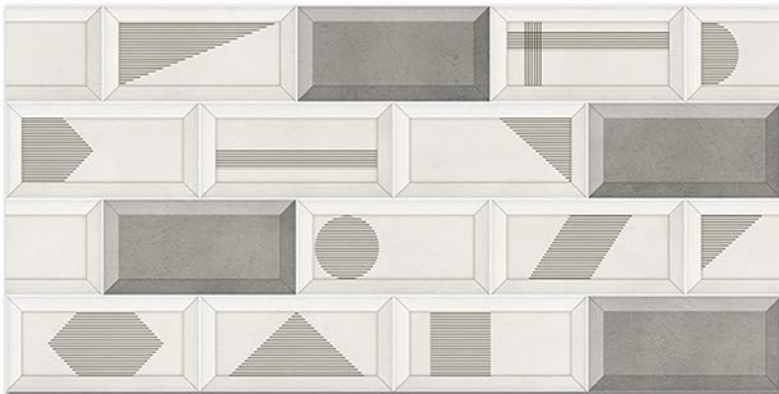

Tile Shown  
1230

resistant to salts | eco sustainable | fire proof | frost proof | random design

Finish: **Glossy**

1231 L

1231 HL 1

1231 D

DIGITAL 300x  
WALL TILES 600mm

Tile Shown  
1231