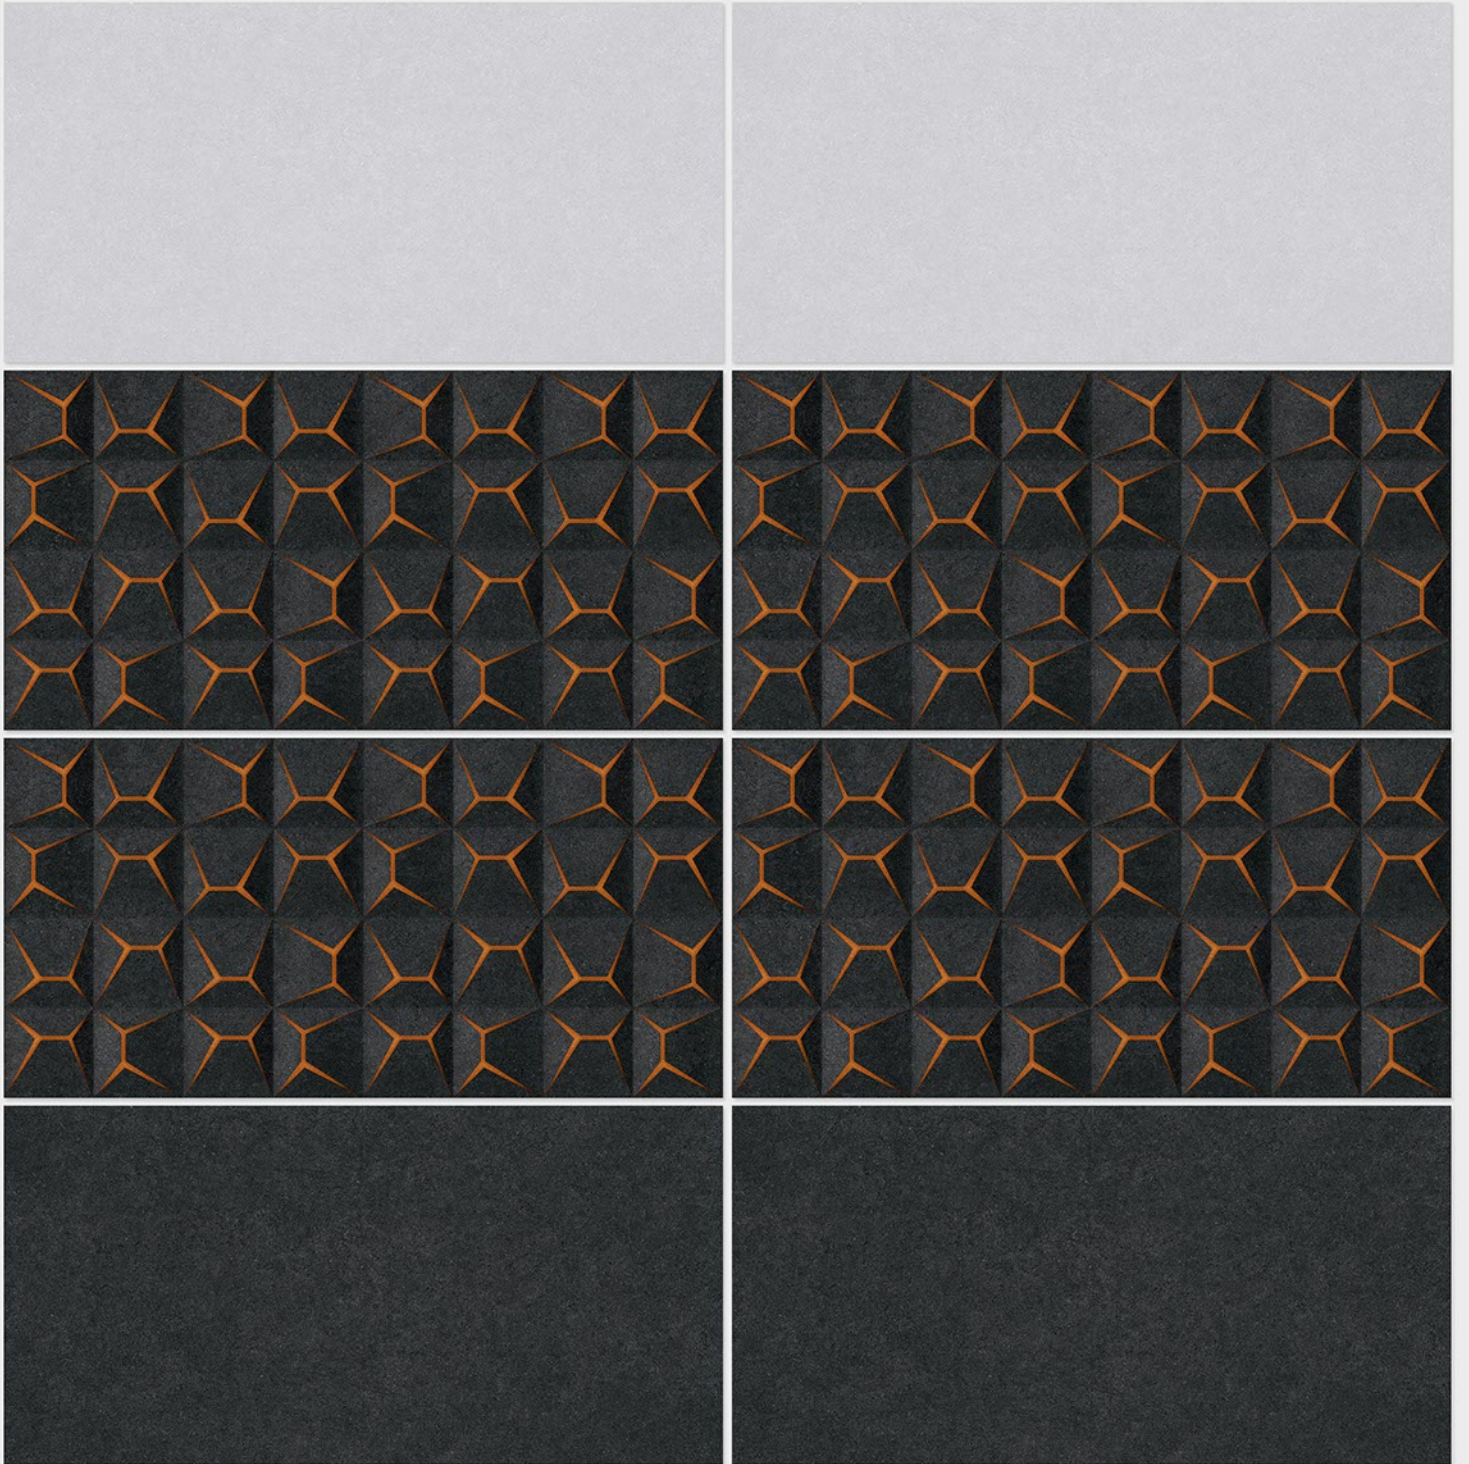

Tile Shown
1267