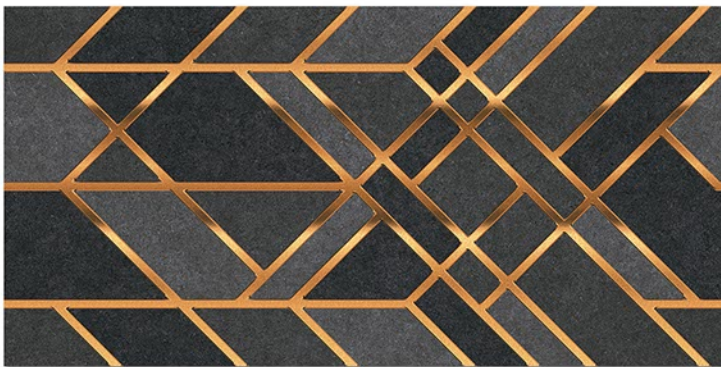

Finish: **Glossy**

1267 HL 2

DIGITAL 300x
WALL TILES 600mm