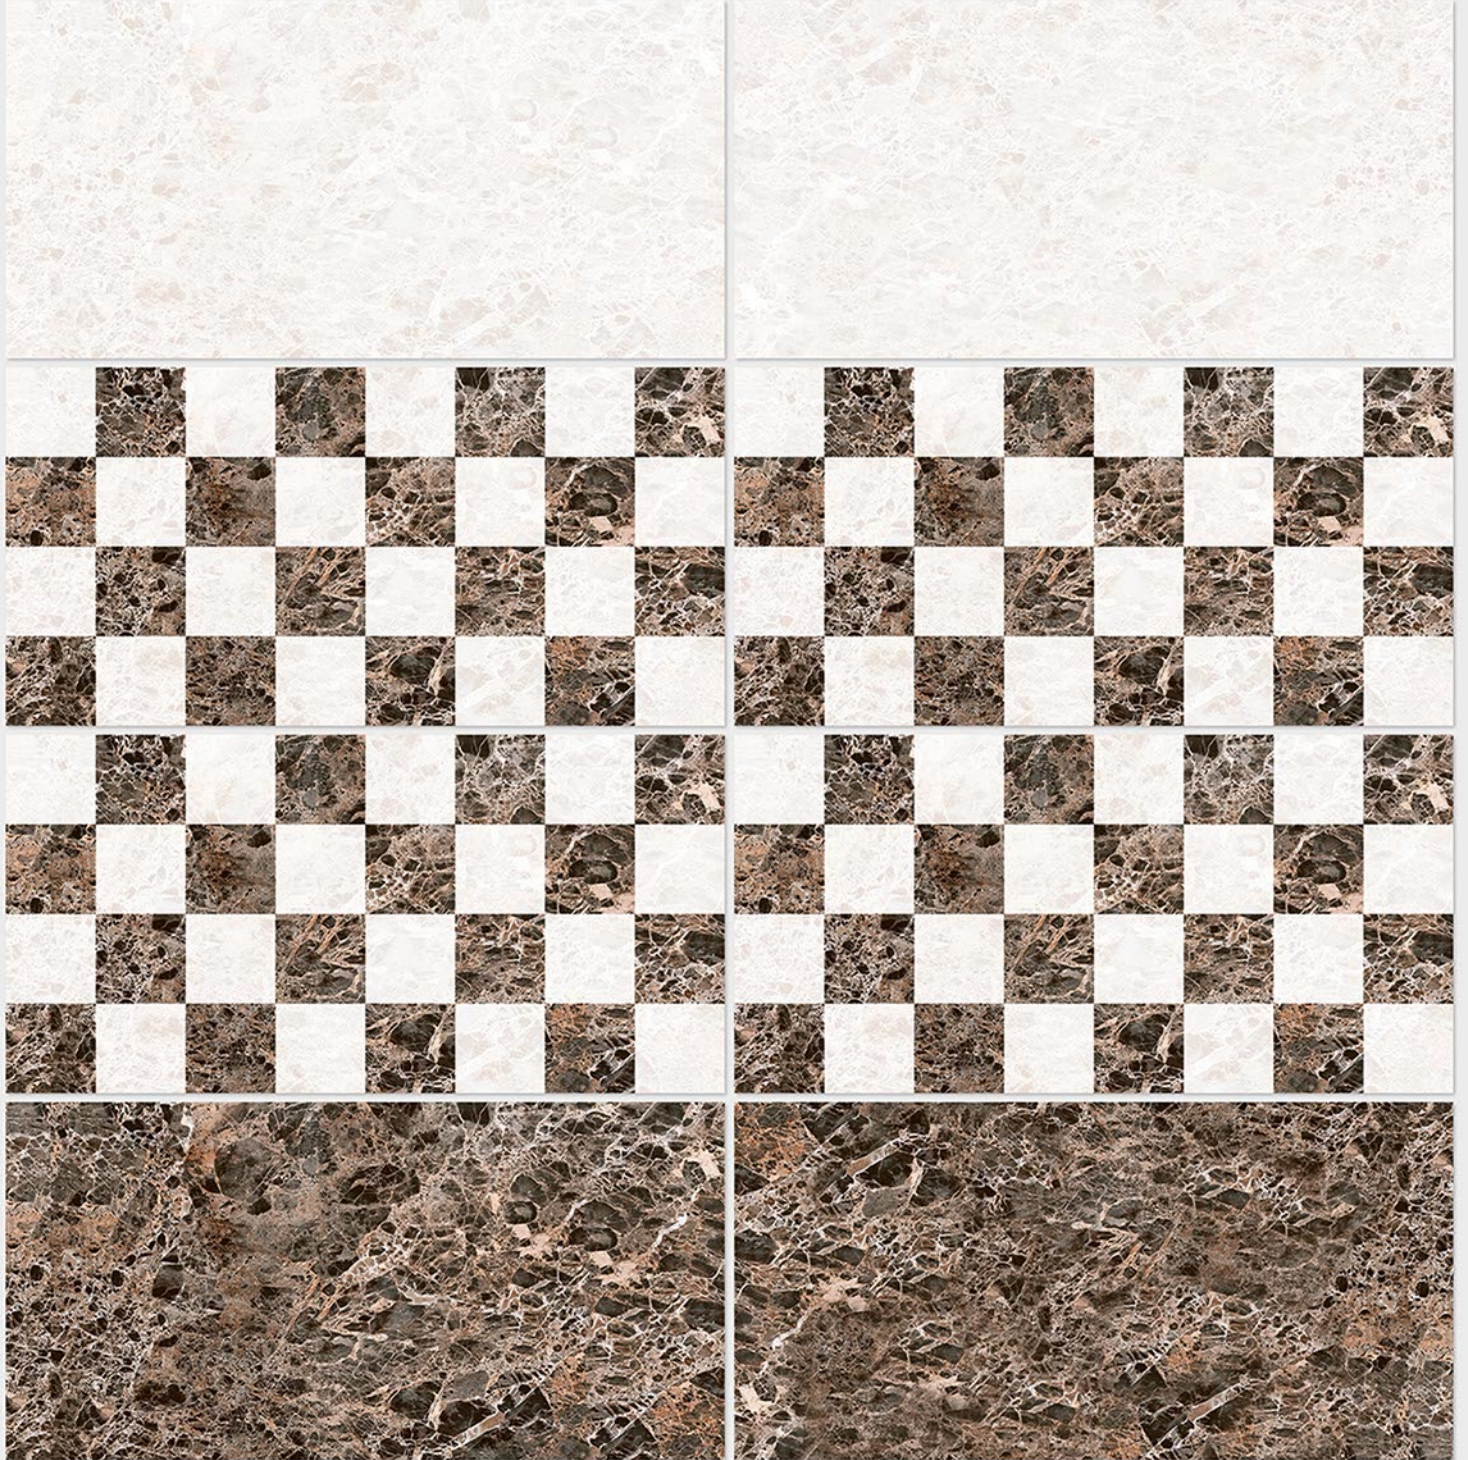

1222 D

DIGITAL 300x  
WALL TILES 600mm

Tile Shown  
1222

Tile Shown  
1222

resistant to salts | eco sustainable | fire proof | frost proof | random design

Finish: **Glossy**

1223 L

1223 HL 1