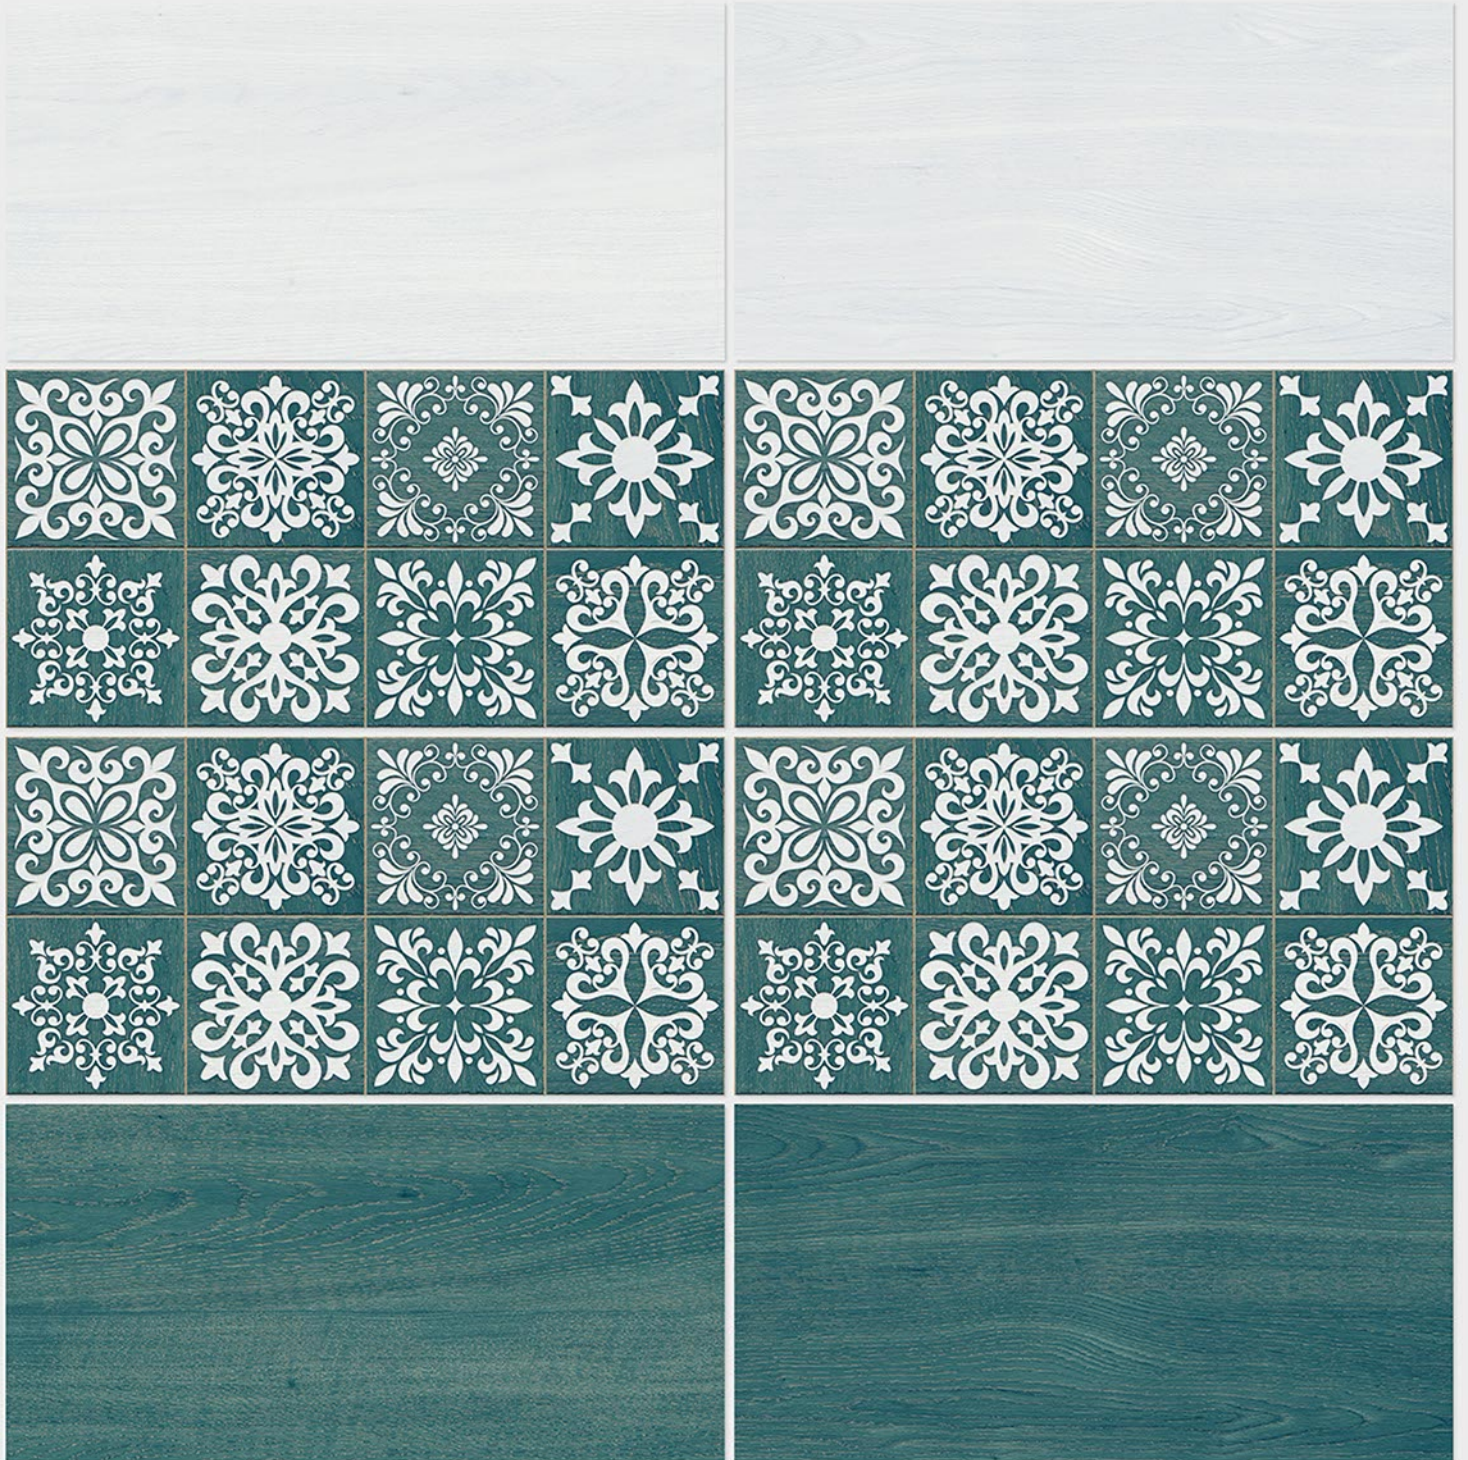

resistant to salts | eco sustainable | fire proof | frost proof | random design

Finish: **Glossy**

1233 L

1233 HL 1

1233 D

DIGITAL 300x  
WALL TILES 600mm

Tile Shown  
1233

resistant to salts | eco sustainable | fire proof | frost proof | random design