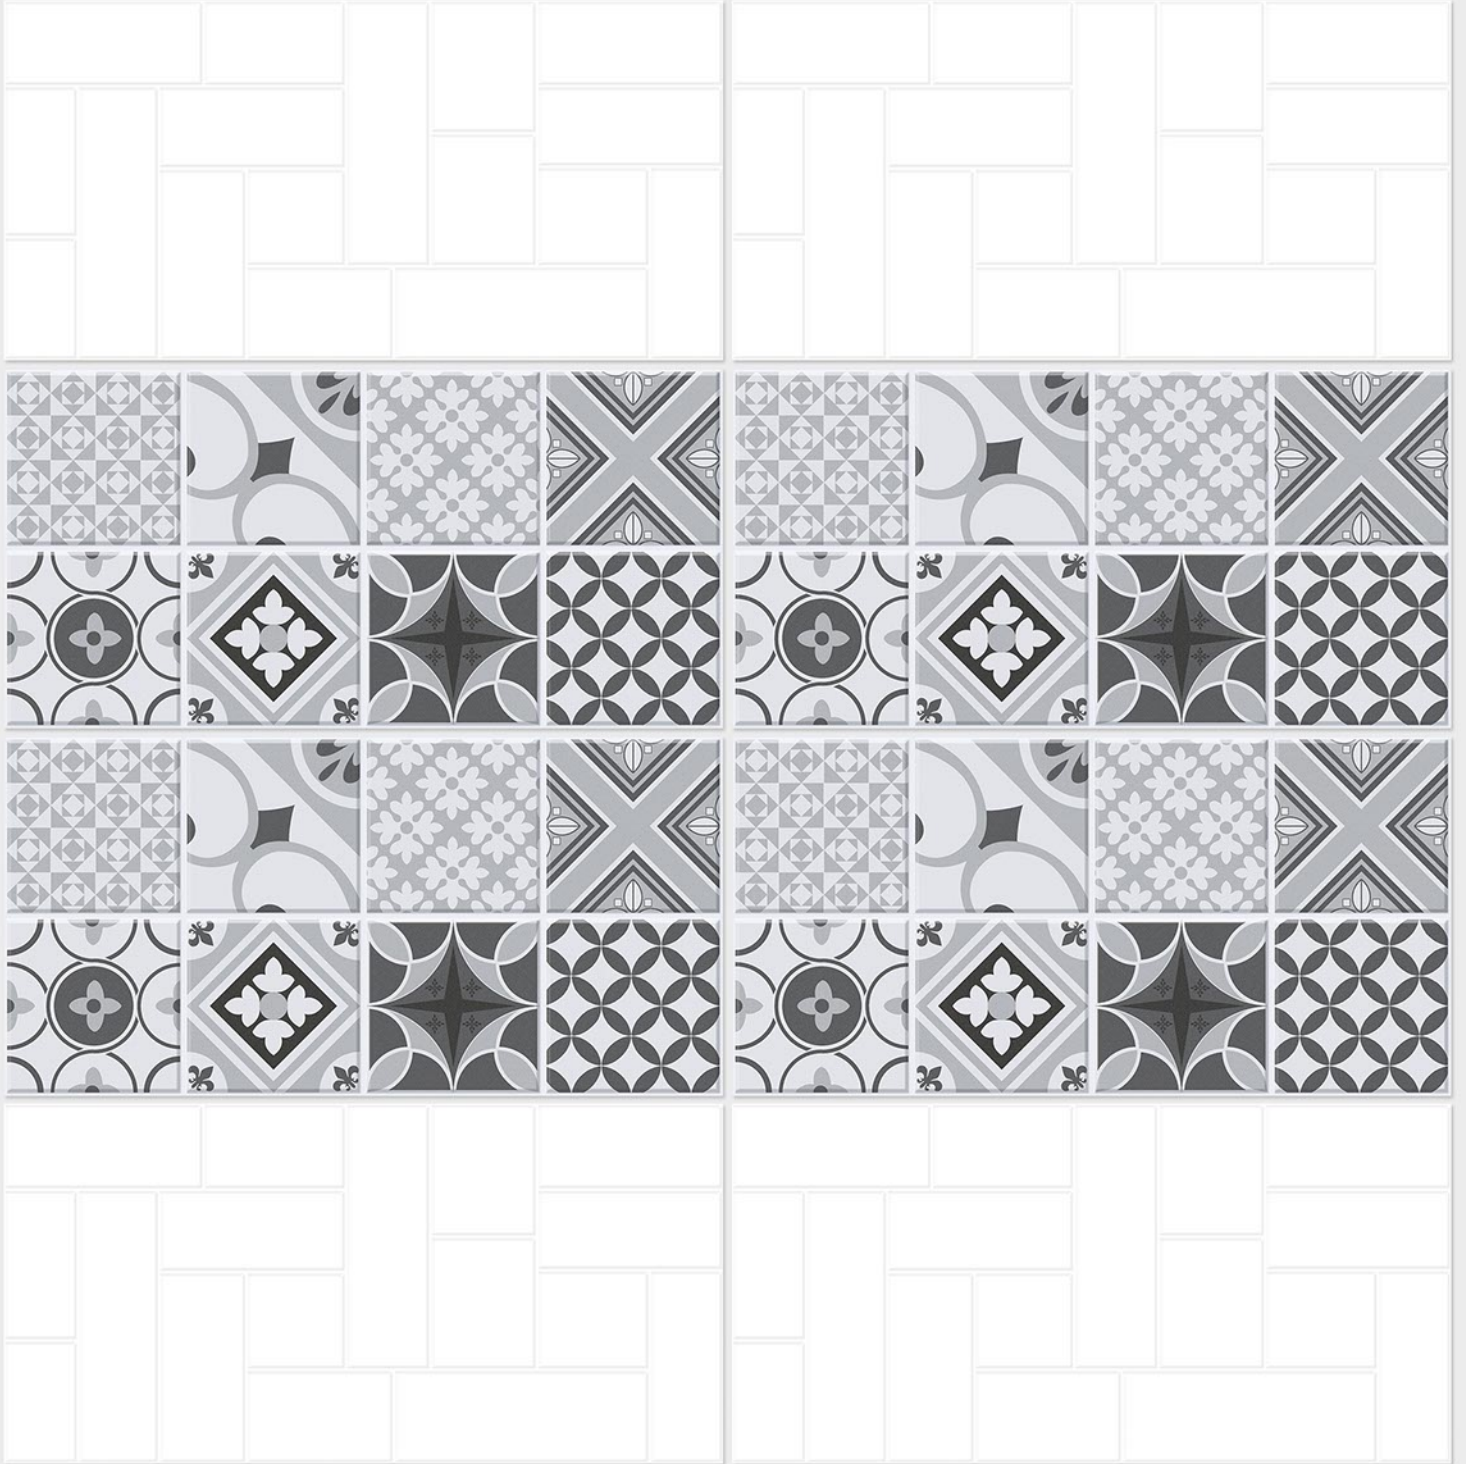

Tile Shown  
1239

resistant to salts | eco sustainable | fire proof | frost proof | random design

Finish: **Glossy**

1241 L WHITE

1241 HL 1

1241 L WHITE

DIGITAL 300x  
WALL TILES 600mm

Tile Shown  
1241