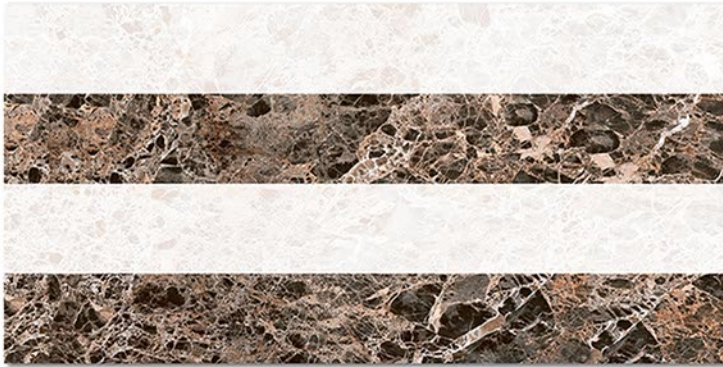

Finish: **Glossy**

1222 HL 1

DIGITAL 300x
WALL TILES 600mm