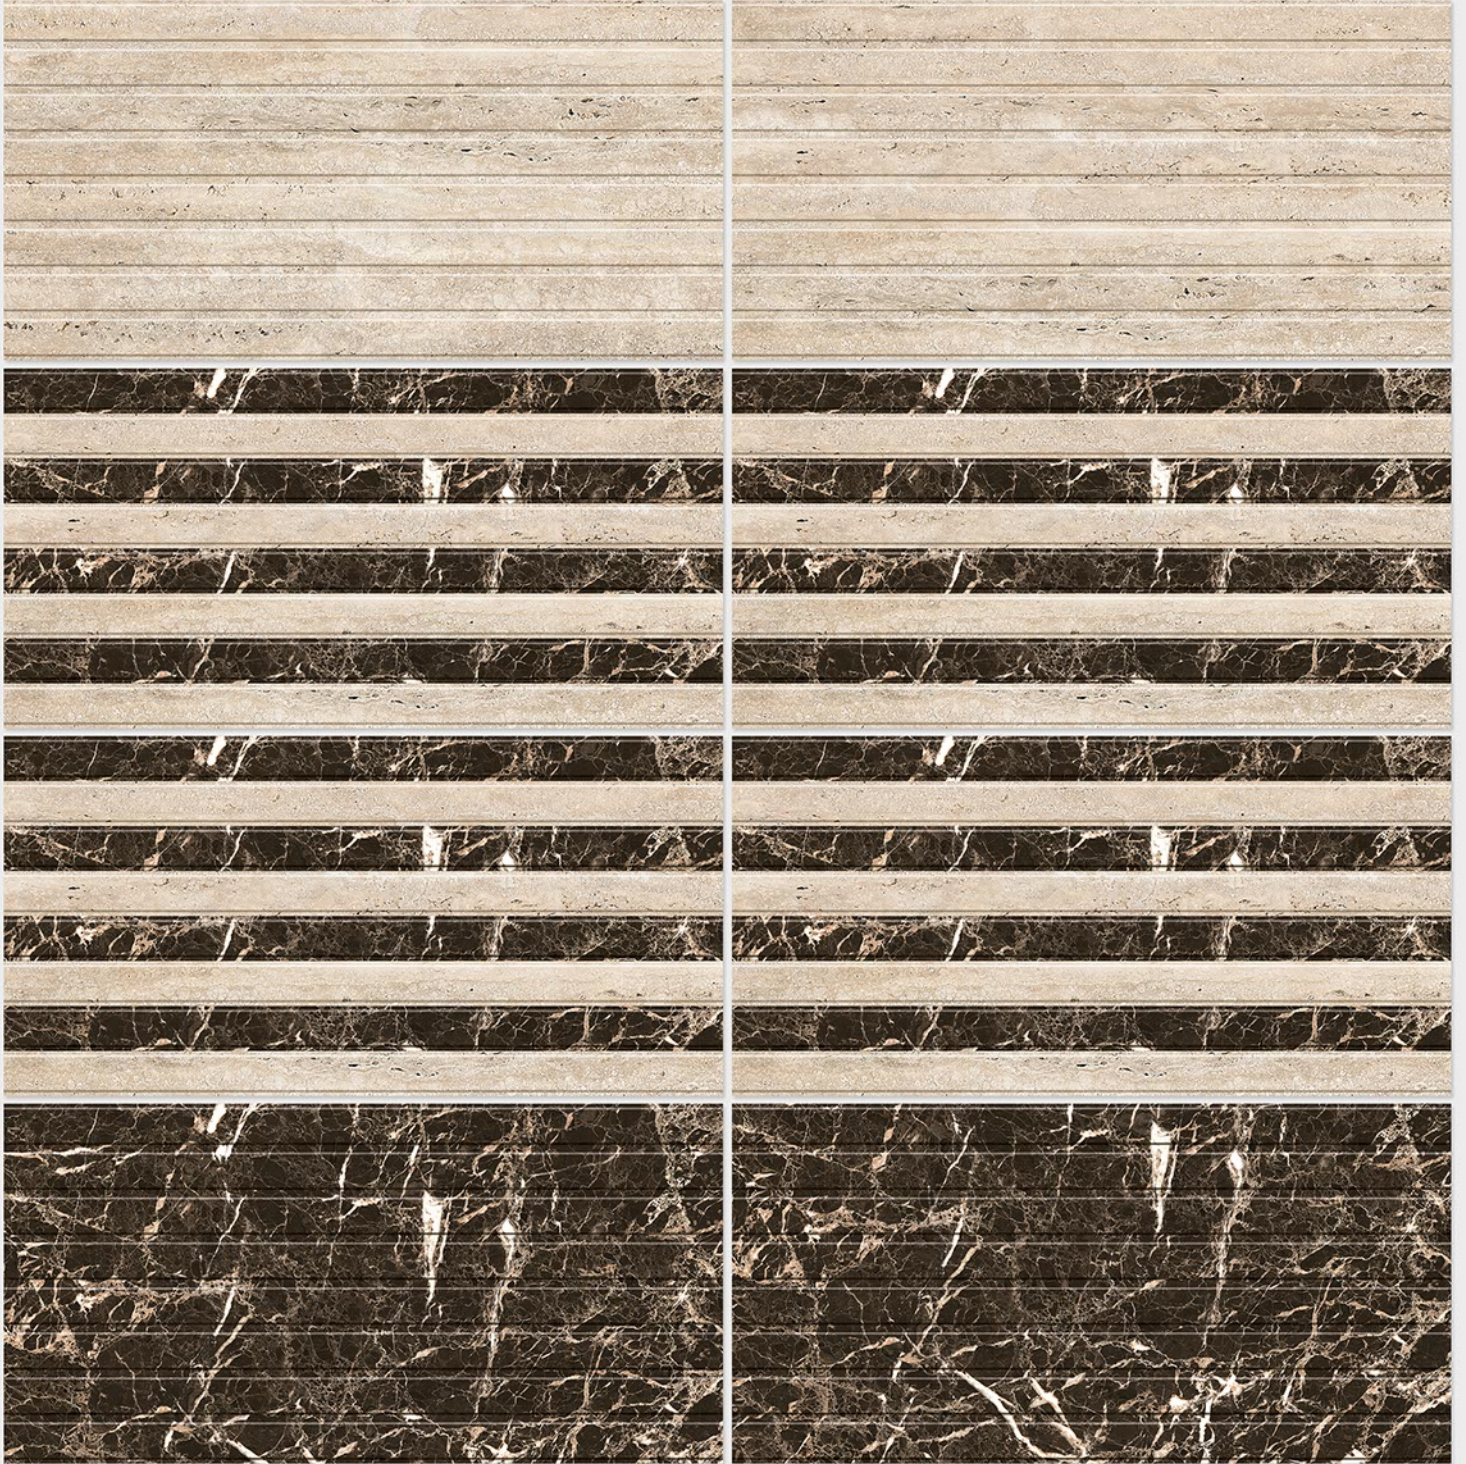

resistant to salts | eco sustainable | fire proof | frost proof | random design

Finish: **Glossy**

1245 L

1245 HL 1

1245 D

DIGITAL 300x  
WALL TILES 600mm

Tile Shown  
1245

resistant to salts | eco sustainable | fire proof | frost proof | random design