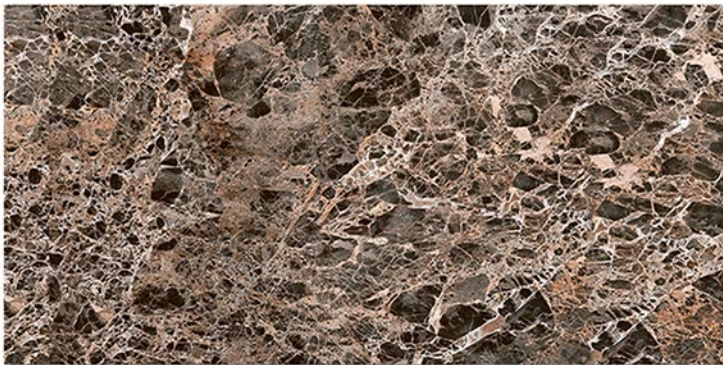

1222 D

DIGITAL 300x  
WALL TILES 600mm

Tile Shown  
1222

Tile Shown  
1222

resistant to salts | eco sustainable | fire proof | frost proof | random design

Finish: **Glossy**

1223 L

1223 HL 1