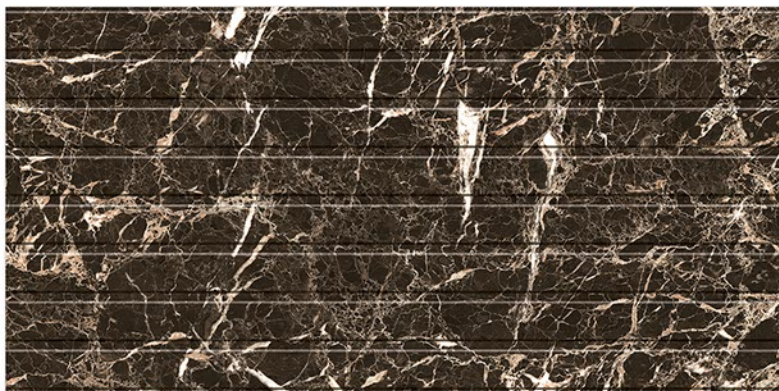

1245 D

DIGITAL 300x
WALL TILES 600mm