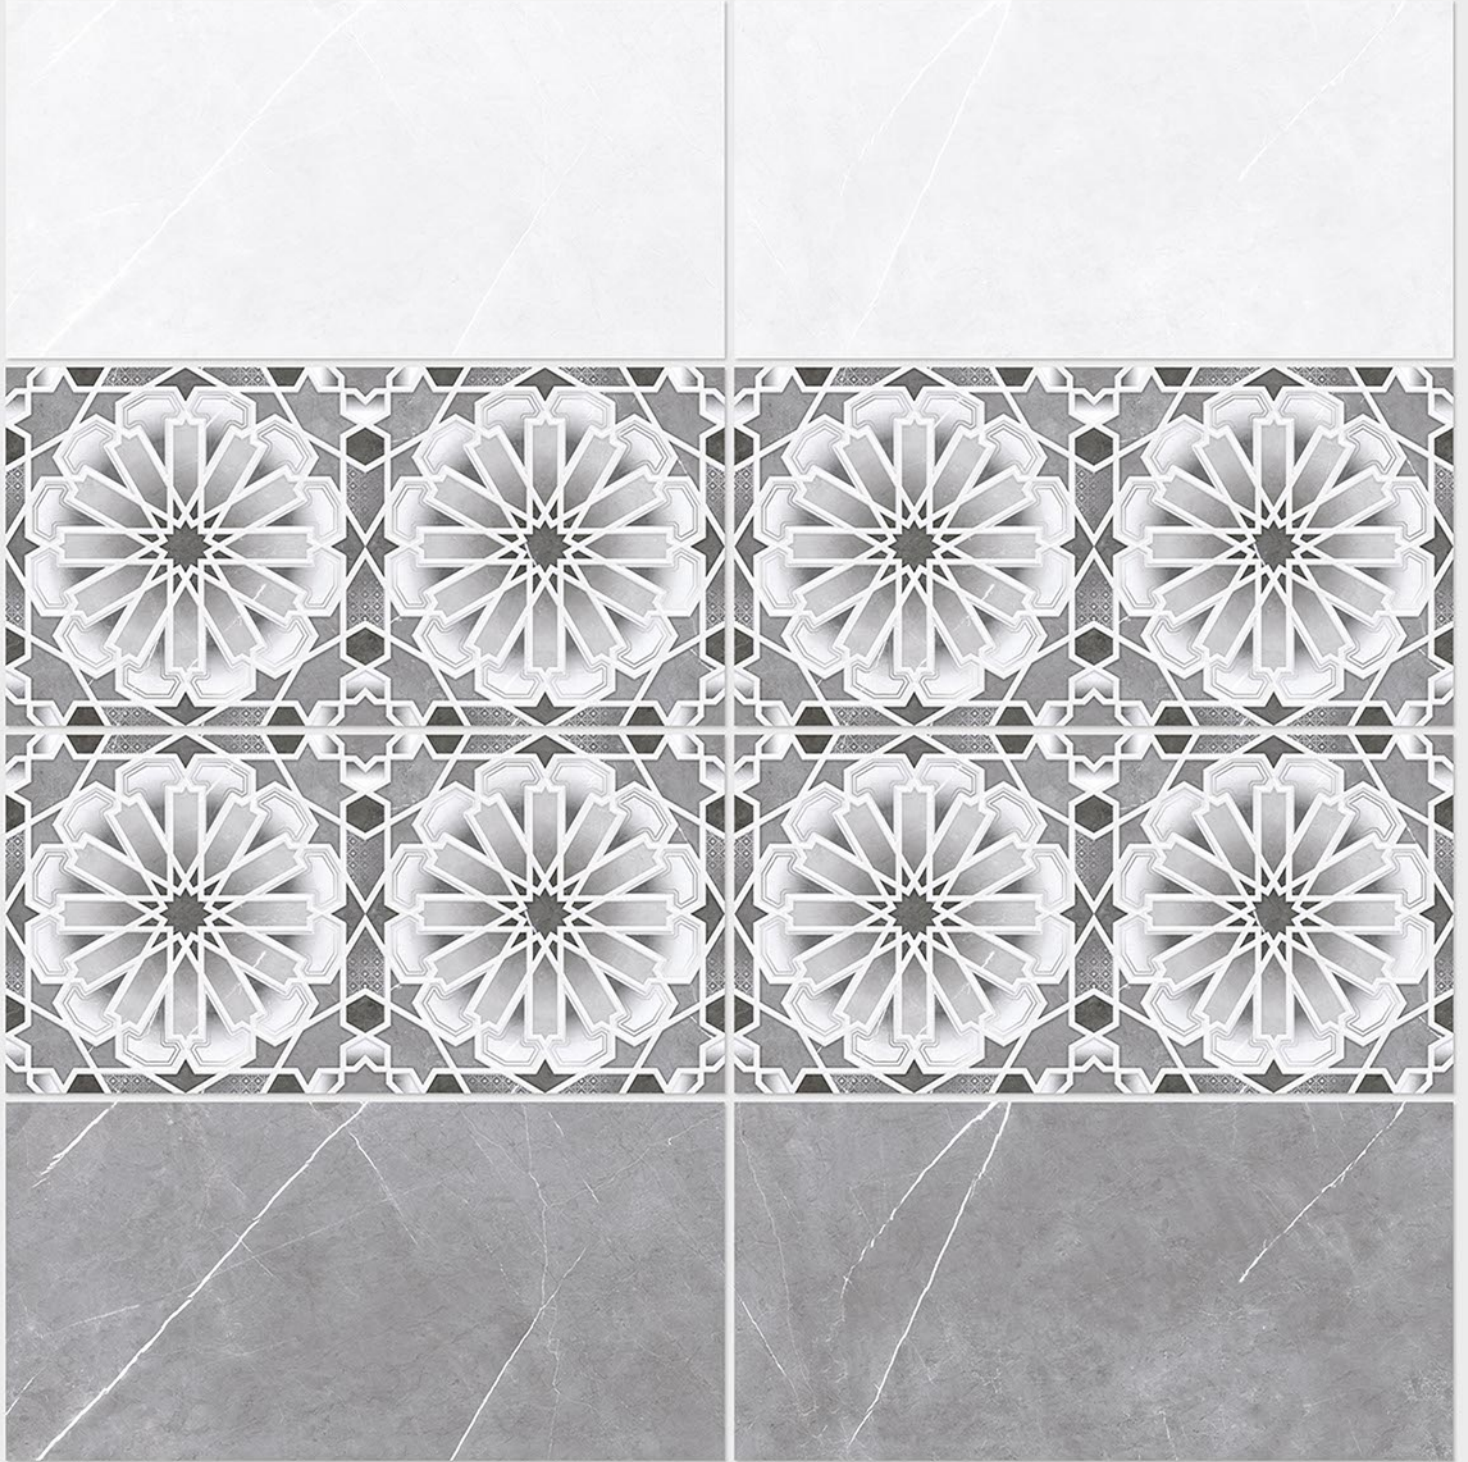

Tile Shown
1212