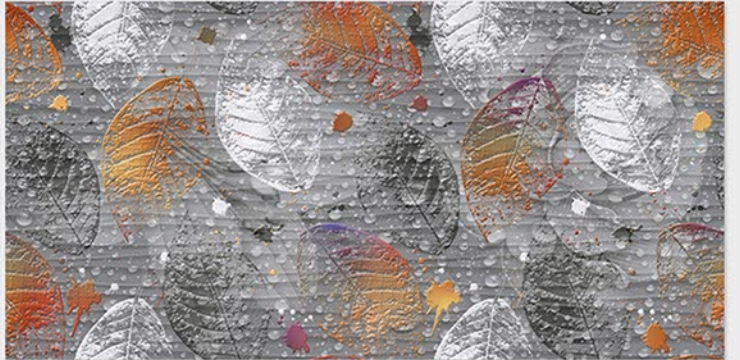

Tile Shown
1219