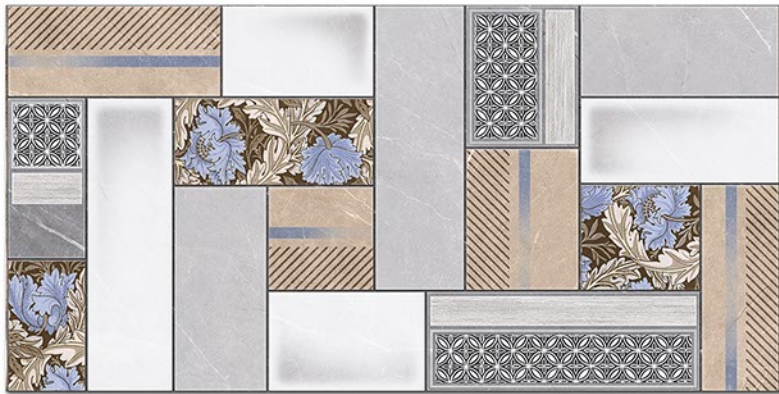

DIGITAL 300x  
WALL TILES 600mm

Tile Shown  
1267

Tile Shown  
1267

resistant to salts | eco sustainable | fire proof | frost proof | random design

Finish: **Glossy**

1280 L

1280 HL 1

1280 D