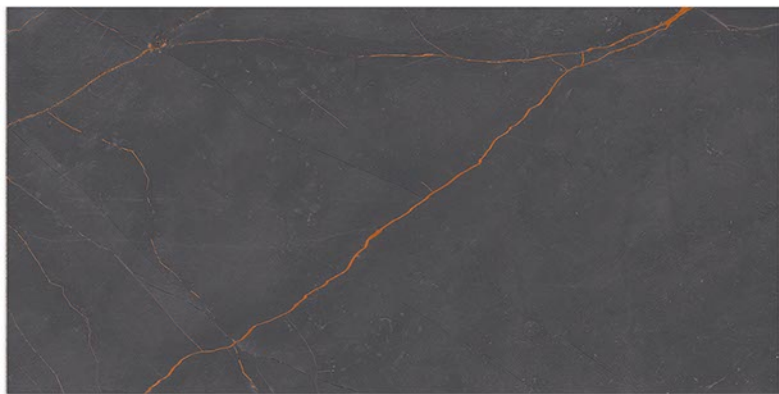

DIGITAL 300x  
WALL TILES 600mm

Tile Shown  
1280

resistant to salts | eco sustainable | fire proof | frost proof | random design

Finish: **Glossy**

1281 L

1281 HL 1

1281 D

DIGITAL 300x  
WALL TILES 600mm