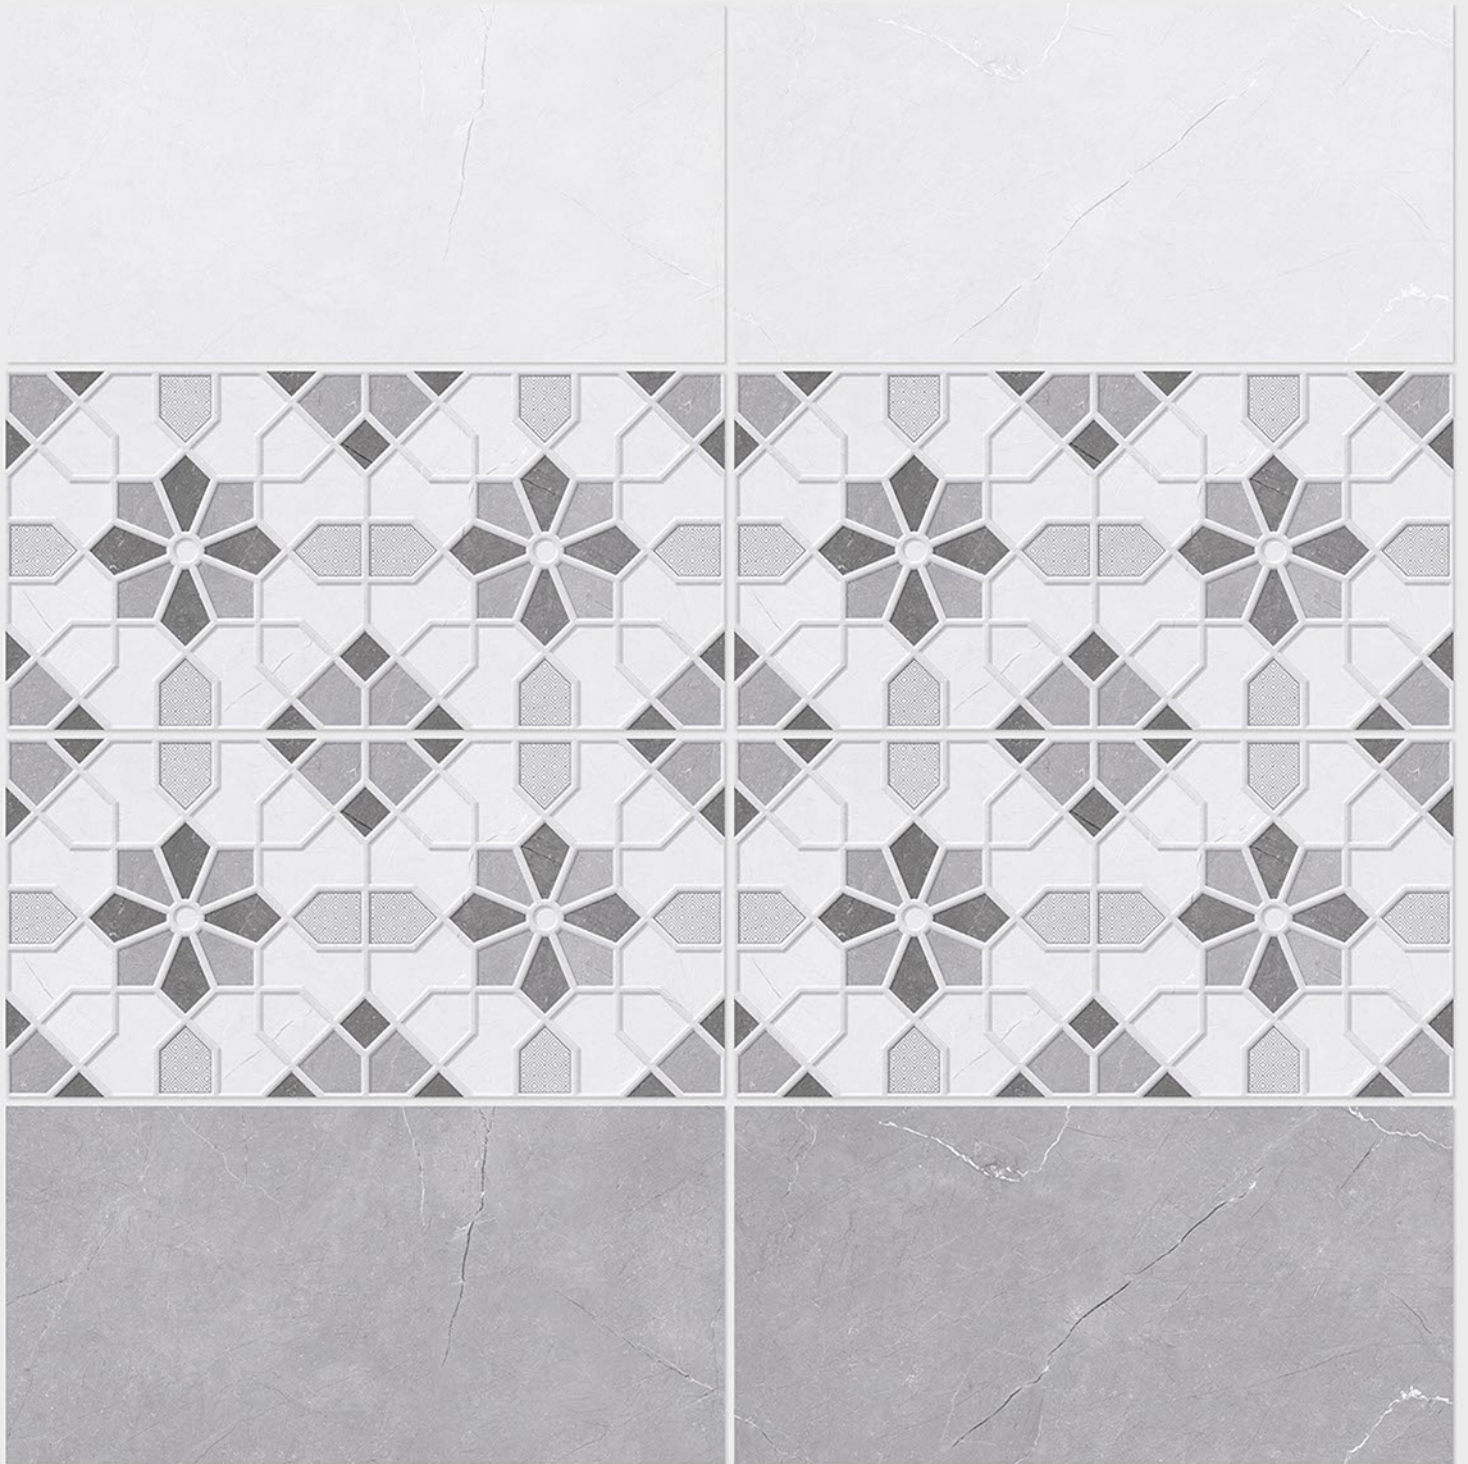

Tile Shown  
1229

Tile Shown  
1229

resistant to salts | eco sustainable | fire proof | frost proof | random design

Finish: **Glossy**

1230 L

1230 HL 1

1230 D

DIGITAL 300x  
WALL TILES 600mm