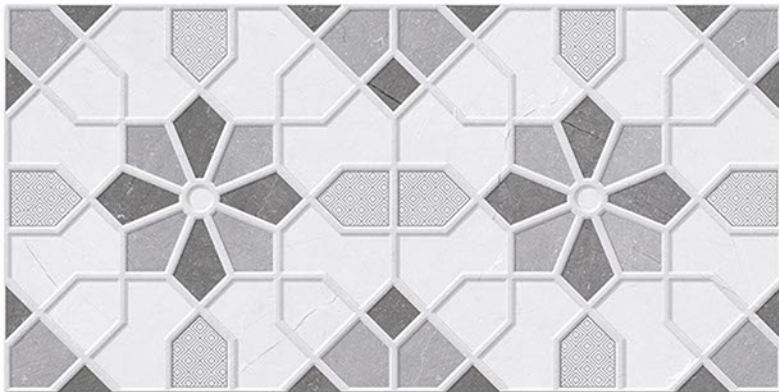

Tile Shown  
1229

Tile Shown  
1229

resistant to salts | eco sustainable | fire proof | frost proof | random design

Finish: **Glossy**

1230 L

1230 HL 1

1230 D

DIGITAL 300x  
WALL TILES 600mm