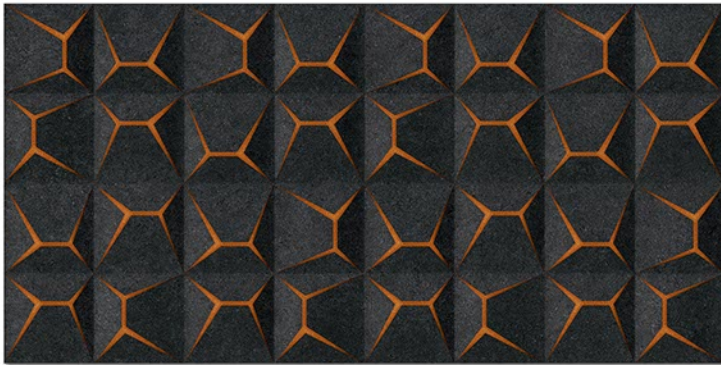

Finish: **Glossy**

1267 HL 1

DIGITAL 300x
WALL TILES 600mm