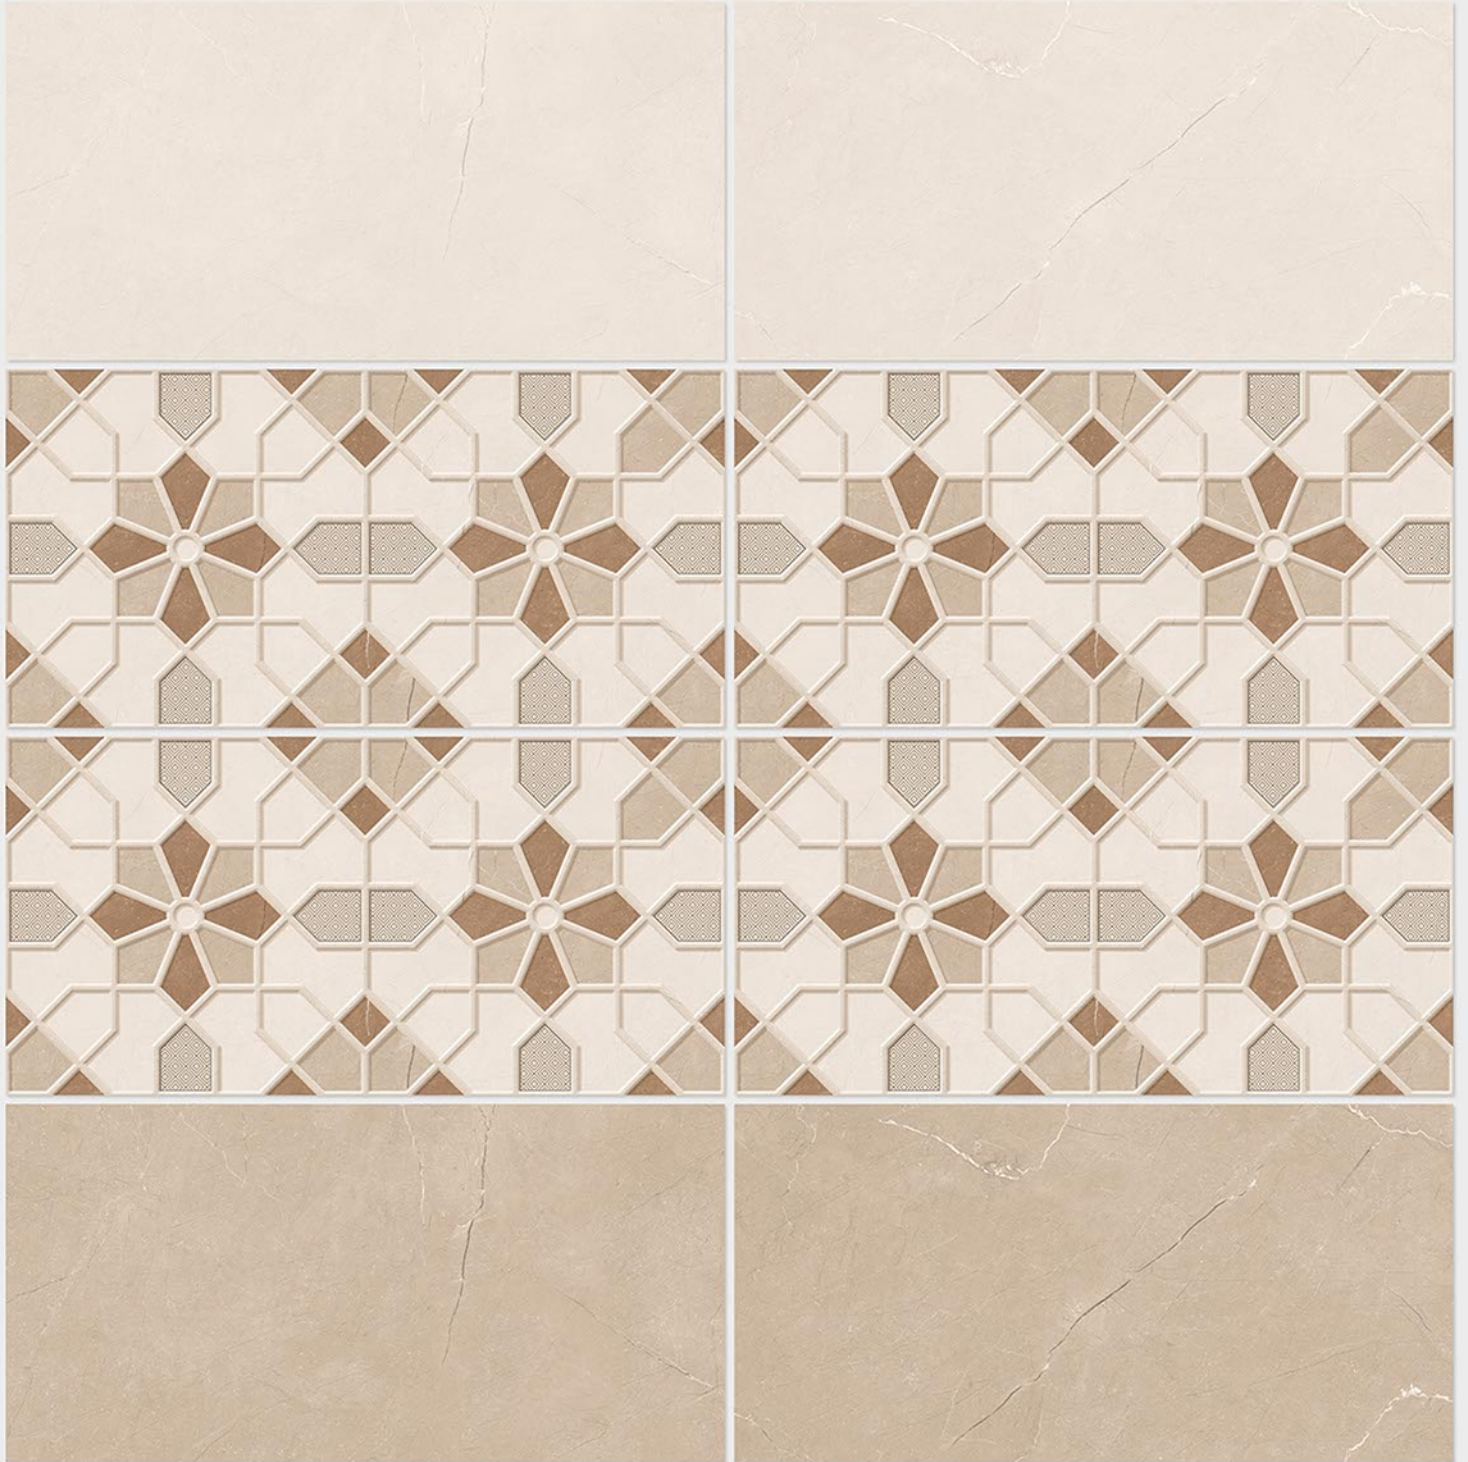

Finish: **Glossy**

1234 L

1234 HL 1

1234 D

DIGITAL 300x  
WALL TILES 600mm

Tile Shown  
1234

resistant to salts | eco sustainable | fire proof | frost proof | random design

Finish: **Glossy**