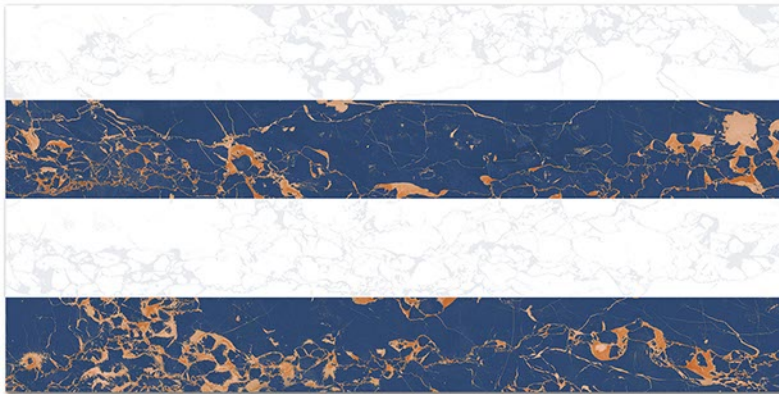

1279 HL 1

1279 D

DIGITAL 300x  
WALL TILES 600mm

Tile Shown  
1279

resistant to salts | eco sustainable | fire proof | frost proof | random design

Finish: **Glossy**

1292 L

1292 HL 1