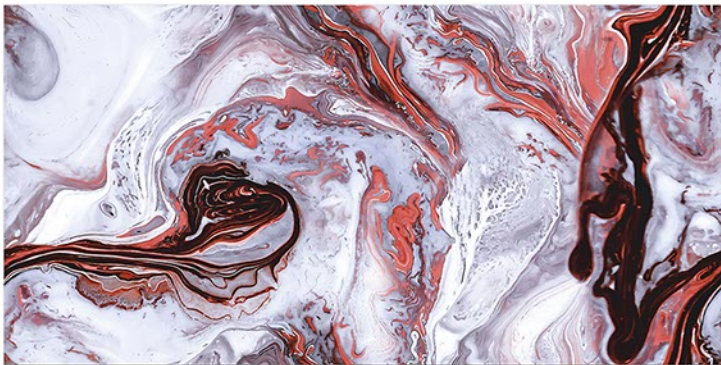

1274 D

DIGITAL 300x
WALL TILES 600mm