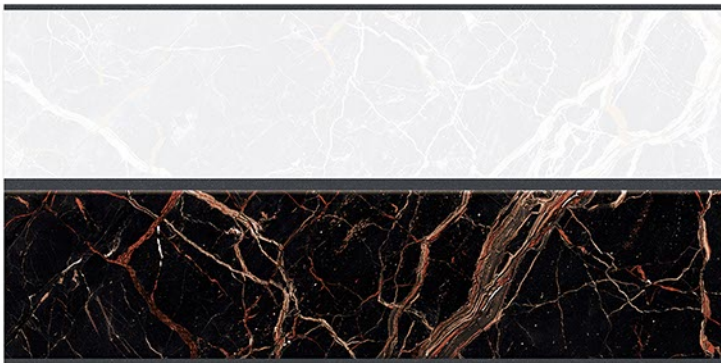

1276 HL 2

1276 D

DIGITAL 300x  
WALL TILES 600mm

Tile Shown  
1276

Tile Shown  
1276

resistant to salts | eco sustainable | fire proof | frost proof | random design

Finish: **Glossy**

1277 L