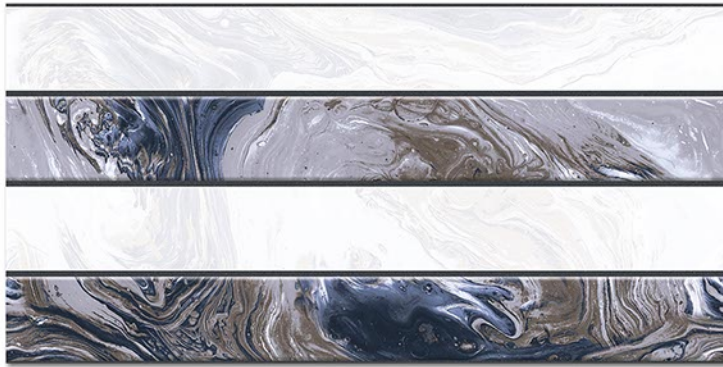

Finish: **Glossy**

1273 HL 1

DIGITAL 300x
WALL TILES 600mm