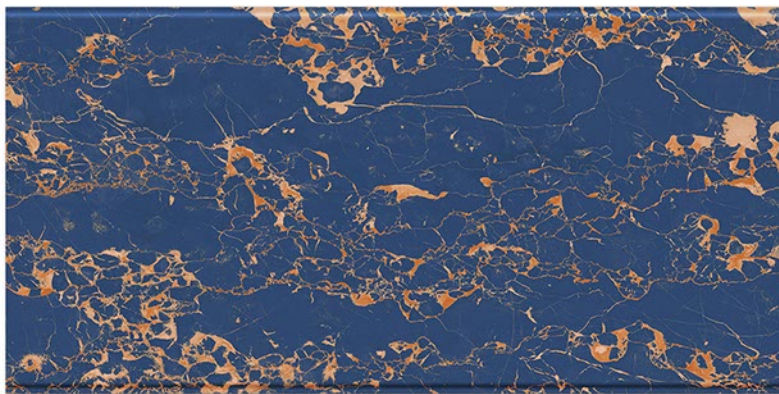

1279 HL 1

1279 D

DIGITAL 300x  
WALL TILES 600mm

Tile Shown  
1279

resistant to salts | eco sustainable | fire proof | frost proof | random design

Finish: **Glossy**

1292 L

1292 HL 1