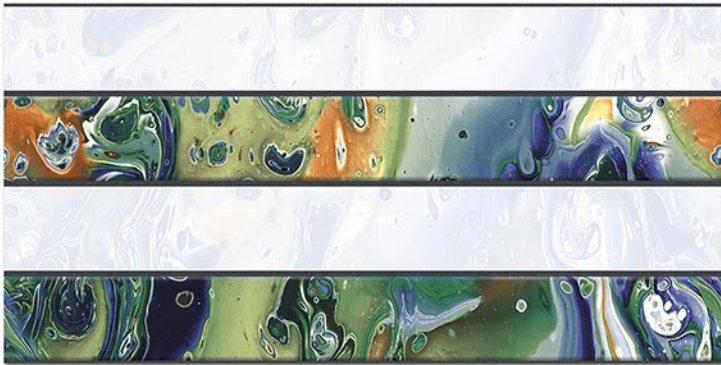

1244 D

DIGITAL 300x  
WALL TILES 600mm

Tile Shown  
1244

Finish: **Glossy**

1268 L

1268 HL 1

1268 HL 2

1268 D