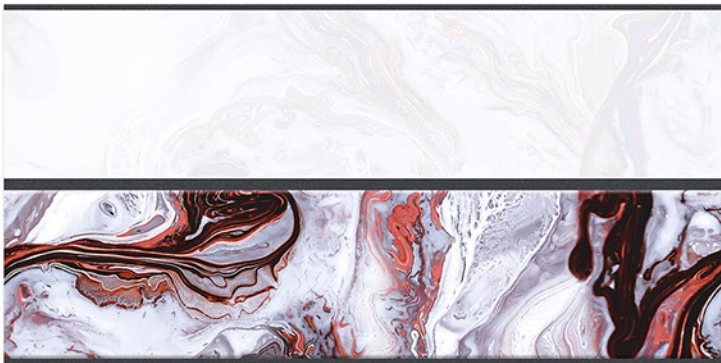

1273 D

DIGITAL 300x  
WALL TILES 600mm

Tile Shown  
1273

Tile Shown  
1273

resistant to salts | eco sustainable | fire proof | frost proof | random design

Finish: **Glossy**

1274 L

1274 HL 1