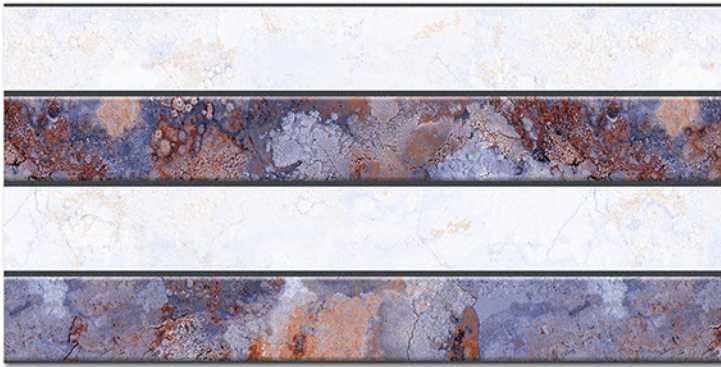

1276 HL 2

1276 D

DIGITAL 300x  
WALL TILES 600mm

Tile Shown  
1276

Tile Shown  
1276

resistant to salts | eco sustainable | fire proof | frost proof | random design

Finish: **Glossy**

1277 L