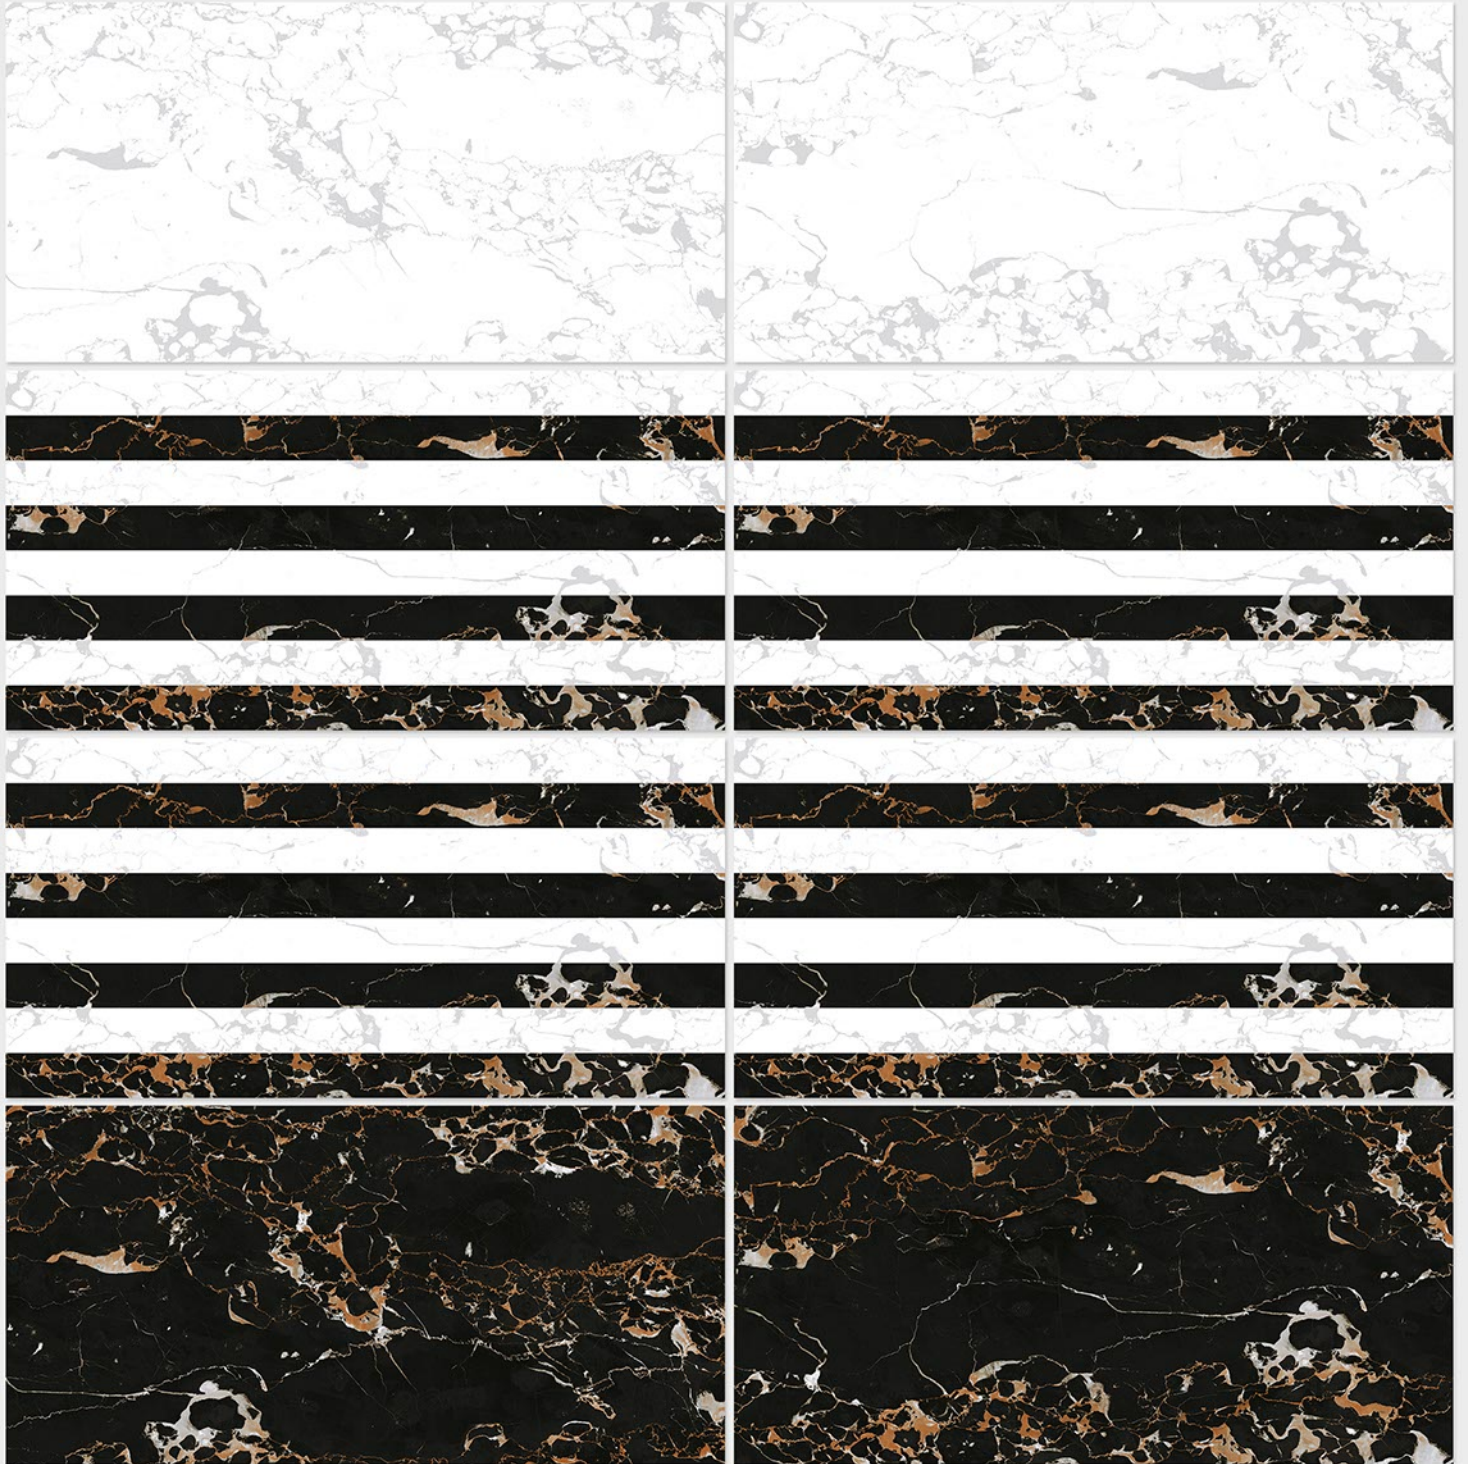

Tile Shown
1244