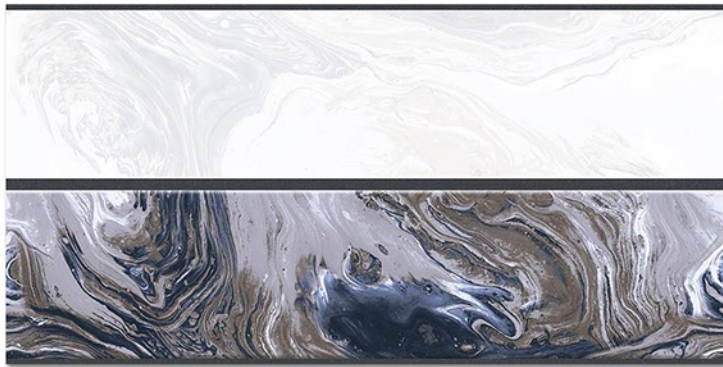

Finish: **Glossy**

1273 HL 2

DIGITAL 300x
WALL TILES 600mm