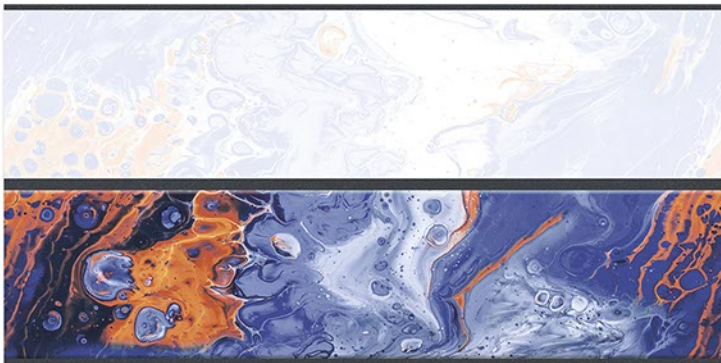

DIGITAL 300x  
WALL TILES 600mm

Tile Shown  
1269

Tile Shown  
1269

resistant to salts | eco sustainable | fire proof | frost proof | random design

Finish: **Glossy**

1270 L

1270 HL 1

1270 HL 2