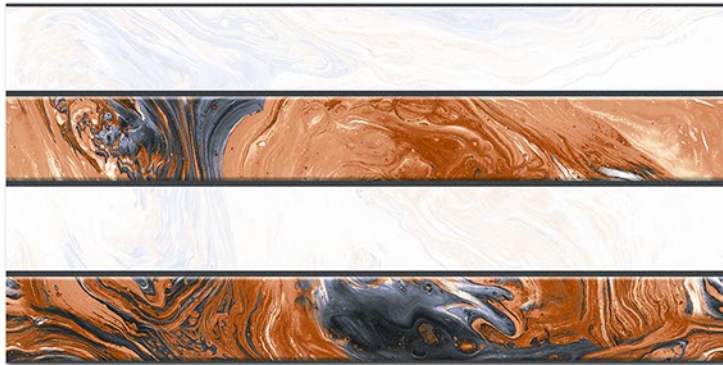

Finish: **Glossy**

1272 HL 1

DIGITAL 300x
WALL TILES 600mm