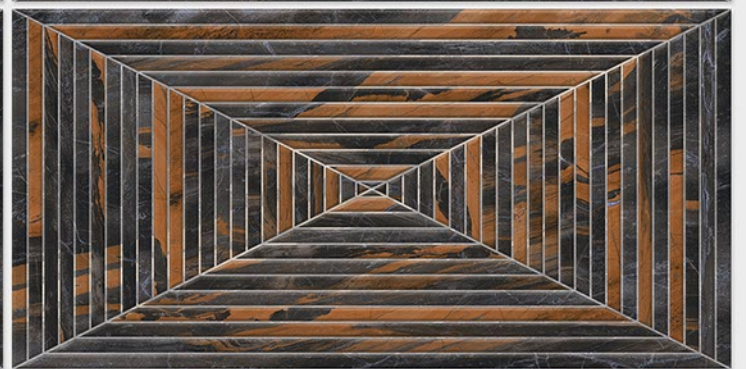

1278 L

1278 HL 1

1278 D

DIGITAL 300x  
WALL TILES 600mm

Tile Shown  
1278

resistant to salts | eco sustainable | fire proof | frost proof | random design

Finish: **Glossy**

1279 L