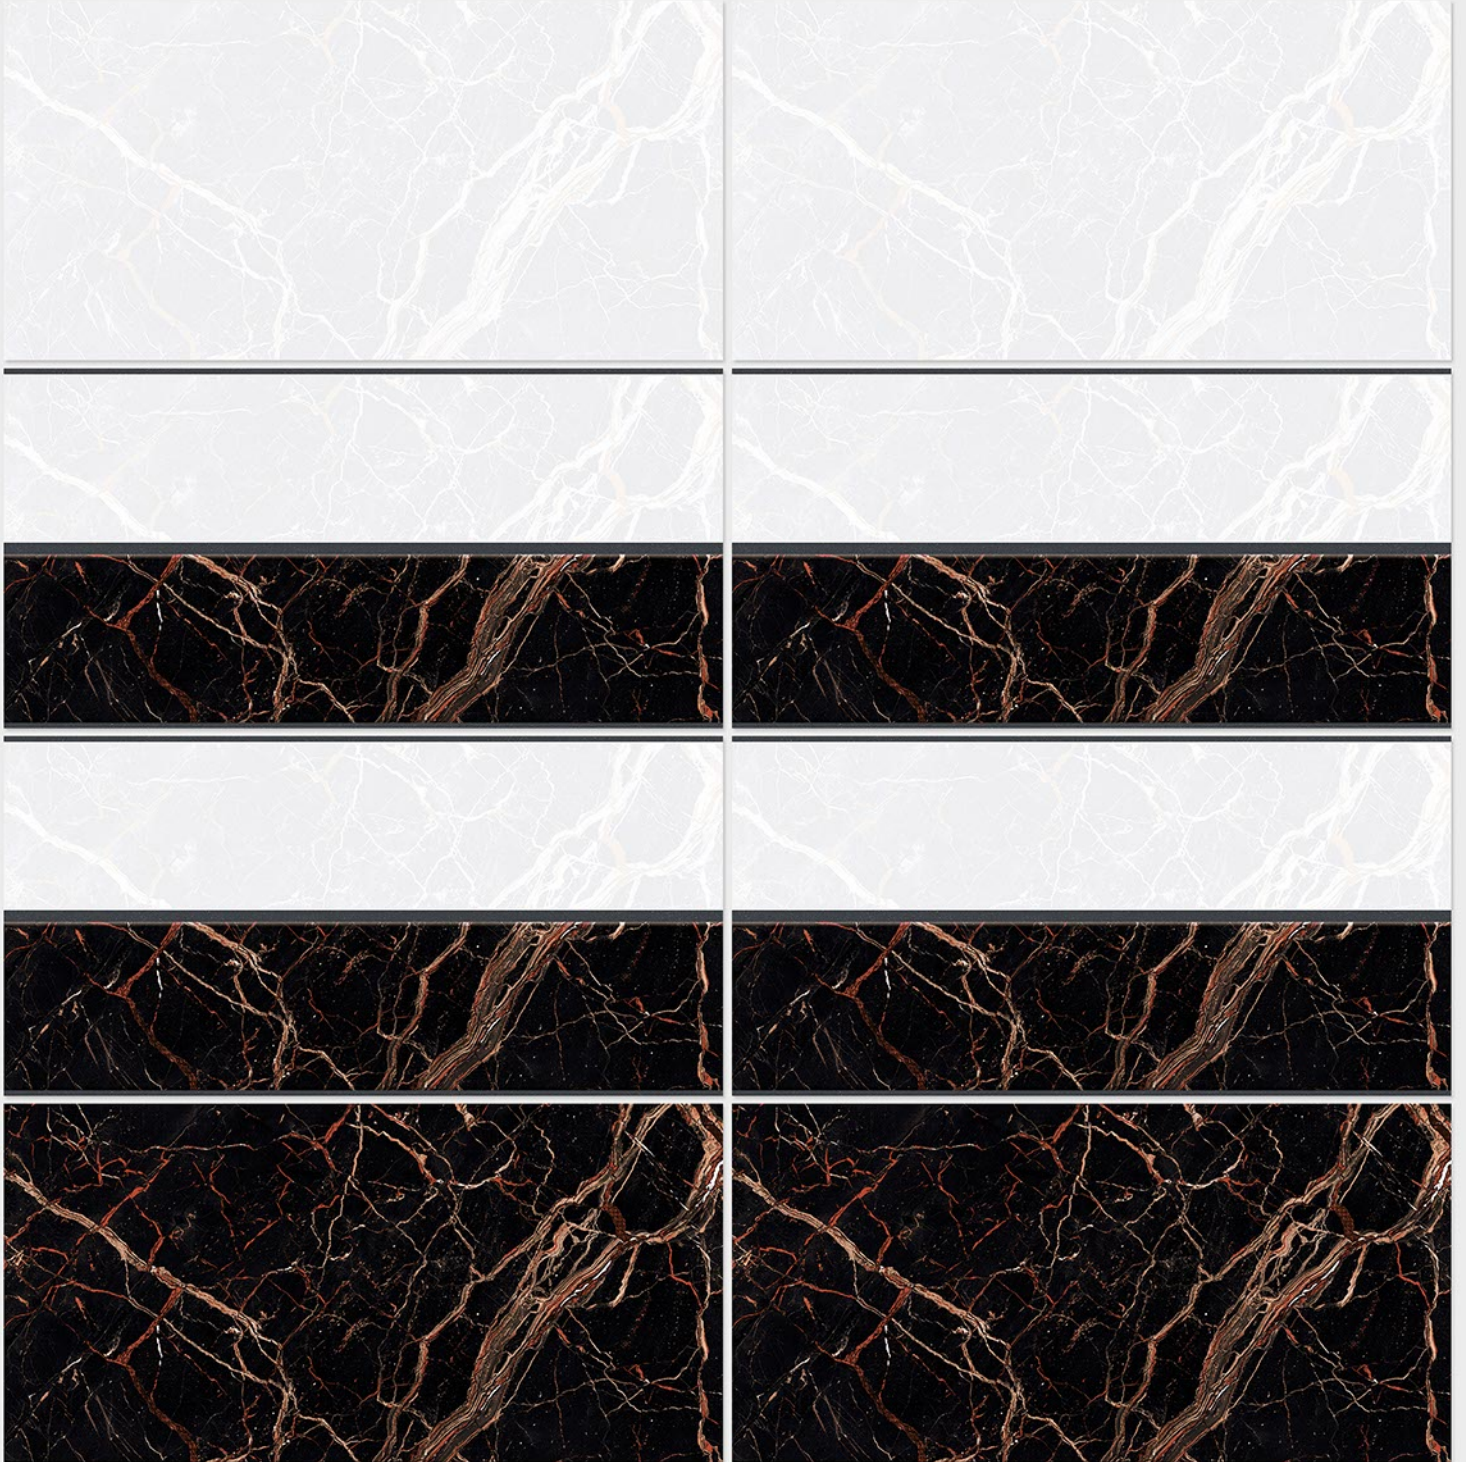

1276 HL 2

1276 D

DIGITAL 300x  
WALL TILES 600mm

Tile Shown  
1276

Tile Shown  
1276

resistant to salts | eco sustainable | fire proof | frost proof | random design

Finish: **Glossy**

1277 L