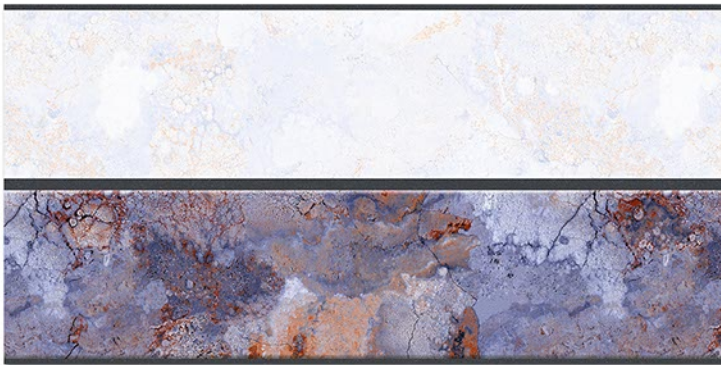

resistant to salts | eco sustainable | fire proof | frost proof | random design

Finish: **Glossy**

1277 HL 2

DIGITAL 300x
WALL TILES 600mm