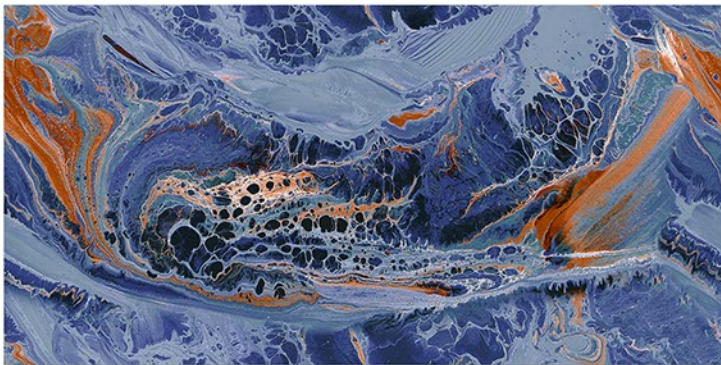

1271 D

DIGITAL 300x
WALL TILES 600mm