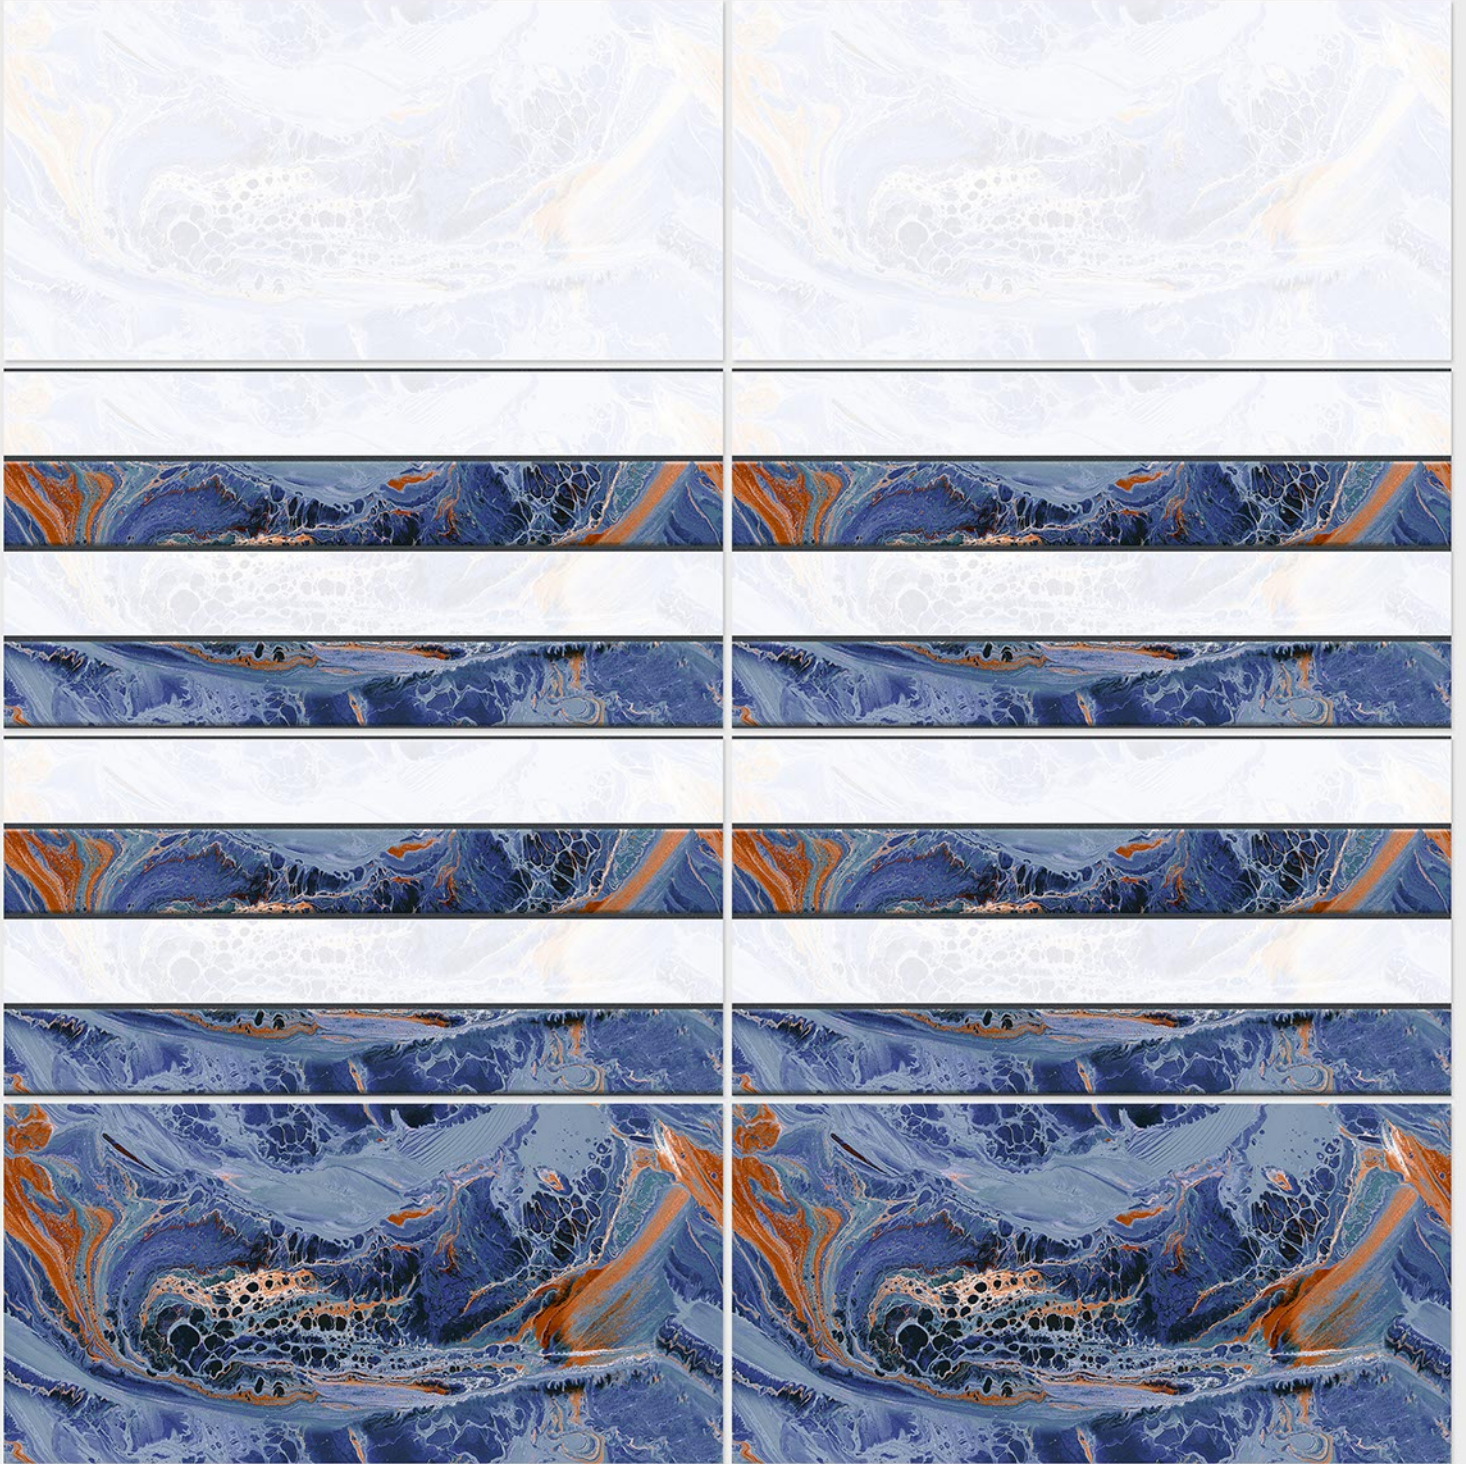

Tile Shown
1271