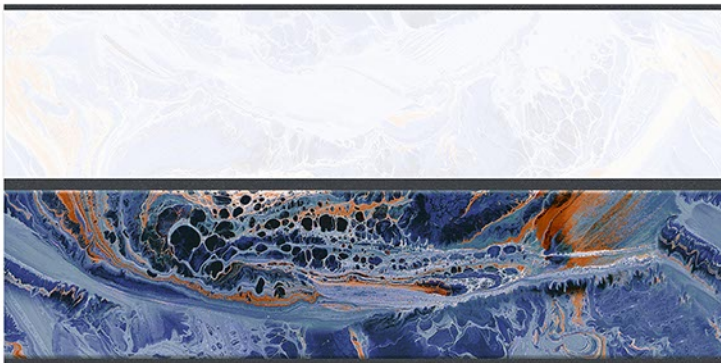

Finish: **Glossy**

1271 HL 2

DIGITAL 300x
WALL TILES 600mm