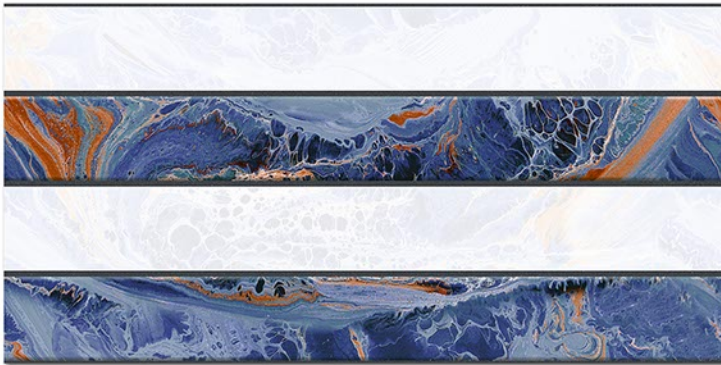

Finish: **Glossy**

1271 HL 1

DIGITAL 300x
WALL TILES 600mm