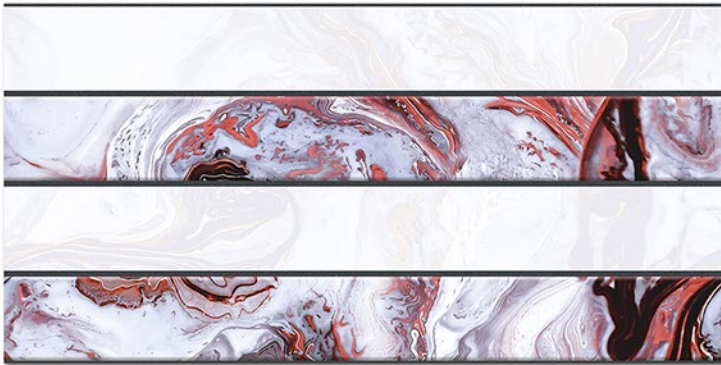

1273 D

DIGITAL 300x  
WALL TILES 600mm

Tile Shown  
1273

Tile Shown  
1273

resistant to salts | eco sustainable | fire proof | frost proof | random design

Finish: **Glossy**

1274 L

1274 HL 1