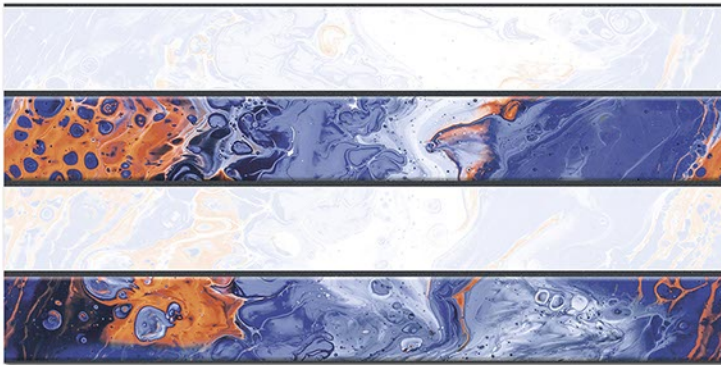

DIGITAL 300x  
WALL TILES 600mm

Tile Shown  
1269

Tile Shown  
1269

resistant to salts | eco sustainable | fire proof | frost proof | random design

Finish: **Glossy**

1270 L

1270 HL 1

1270 HL 2