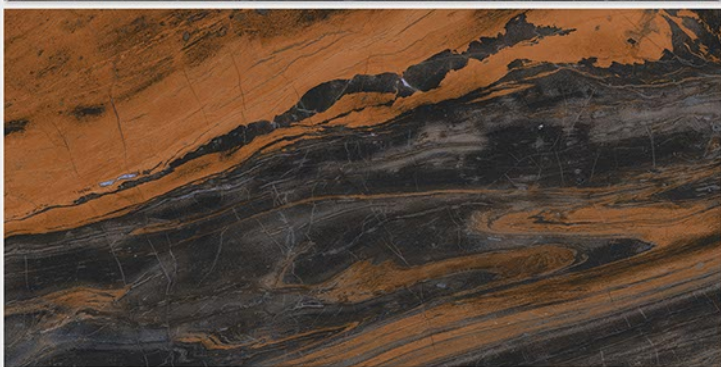

1278 L

1278 HL 1

1278 D

DIGITAL 300x  
WALL TILES 600mm

Tile Shown  
1278

resistant to salts | eco sustainable | fire proof | frost proof | random design

Finish: **Glossy**

1279 L

1279 HL 1

1279 D

DIGITAL 300x  
WALL TILES 600mm

Tile Shown  
1279

resistant to salts | eco sustainable | fire proof | frost proof | random design

Finish: **Glossy**

1292 L

1292 HL 1