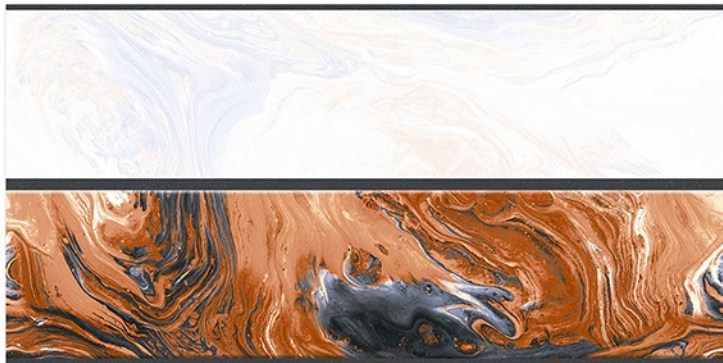

Finish: **Glossy**

1272 HL 2

DIGITAL 300x
WALL TILES 600mm