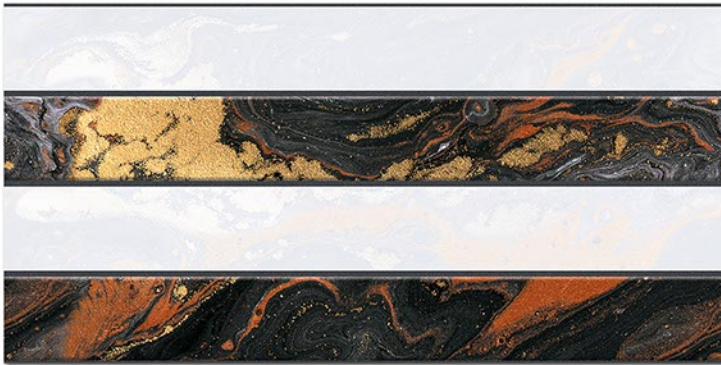

Finish: **Glossy**

1269 HL 1

DIGITAL 300x
WALL TILES 600mm