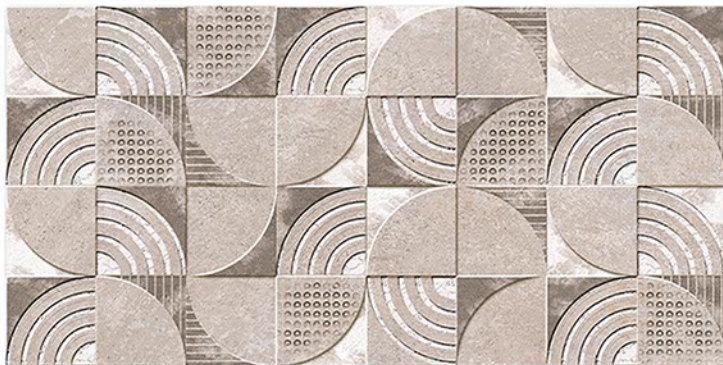

Finish: **Satin Matt**

4033 HL 2

DIGITAL 300x
WALL TILES 600mm