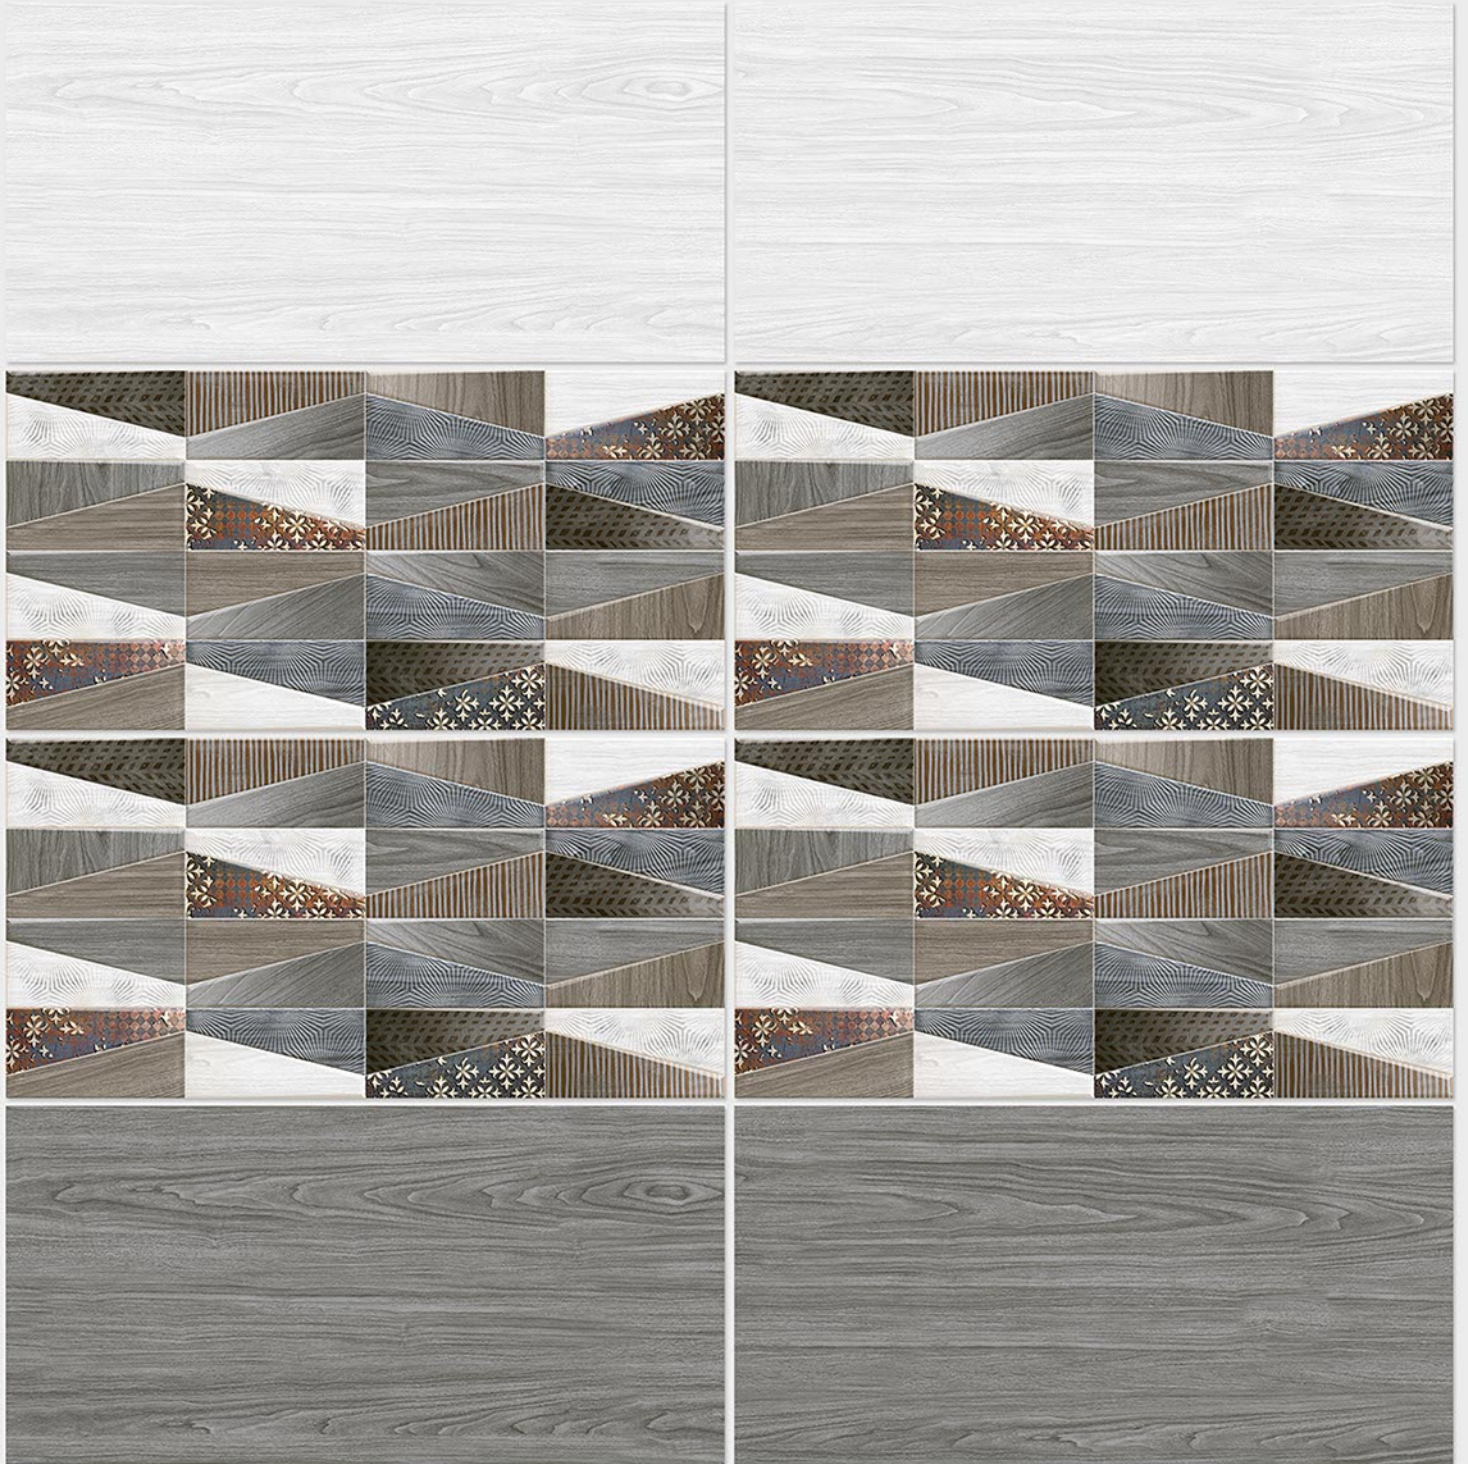

Tile Shown
4046