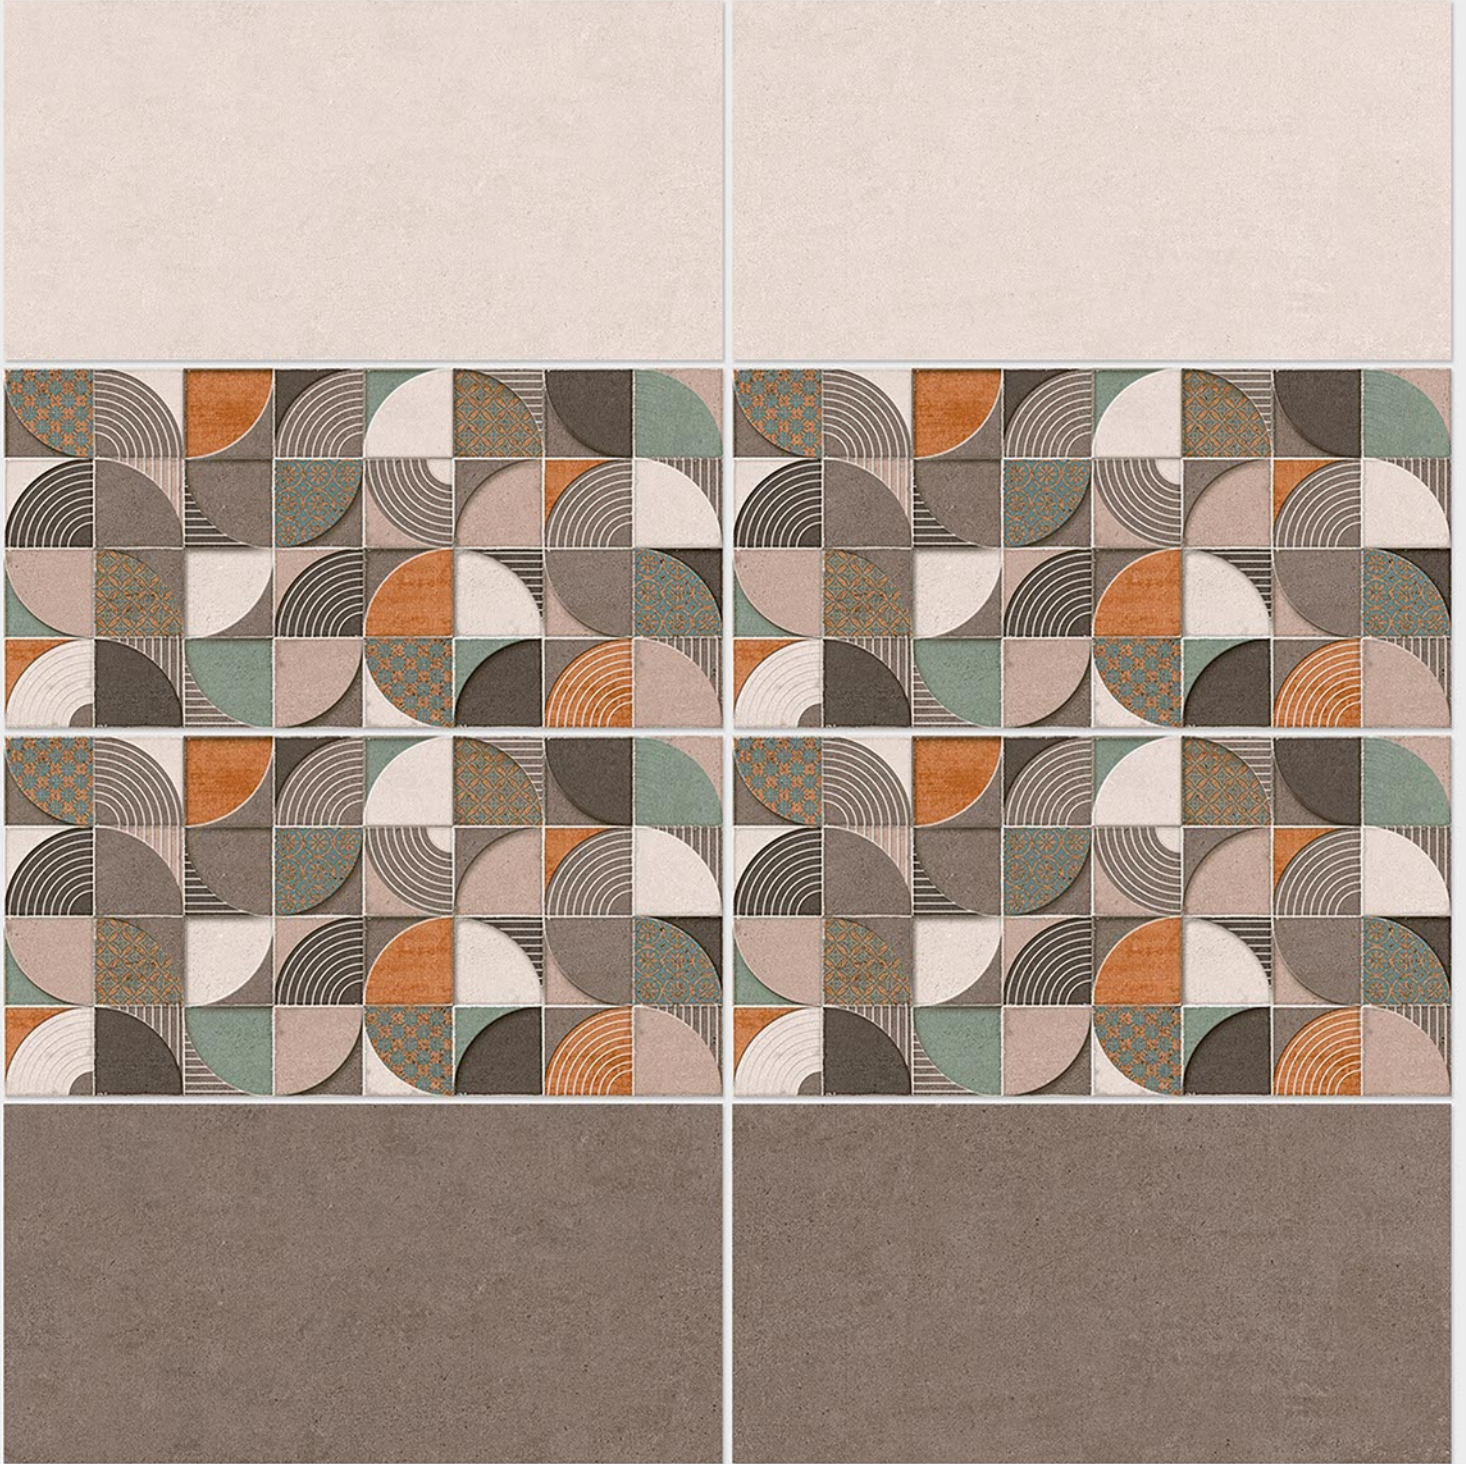

Tile Shown
4047