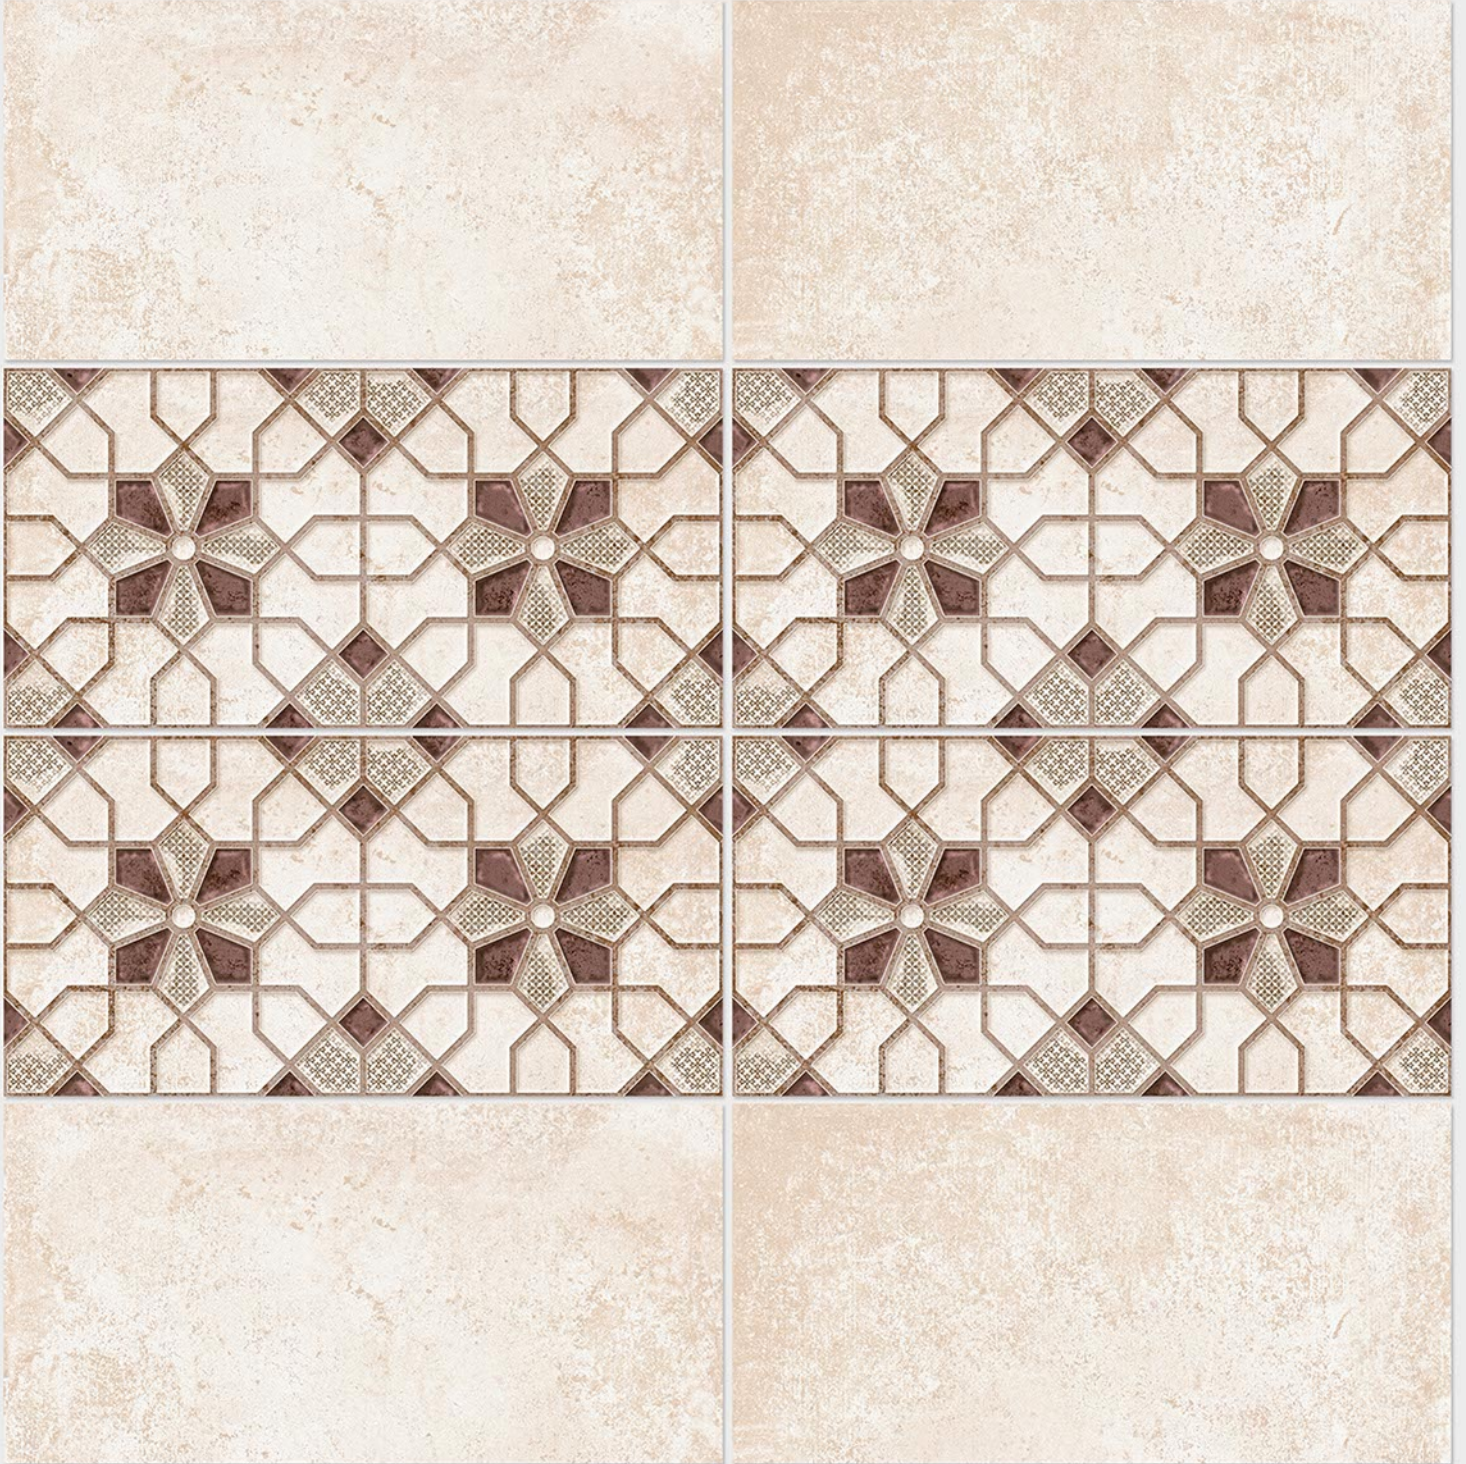

resistant to salts | eco sustainable | fire proof | frost proof | random design

Finish: **Satin Matt**

4043 L

4043 HL 1

4043 L

DIGITAL 300x
WALL TILES 600mm

Tile Shown
4043

resistant to salts | eco sustainable | fire proof | frost proof | random design