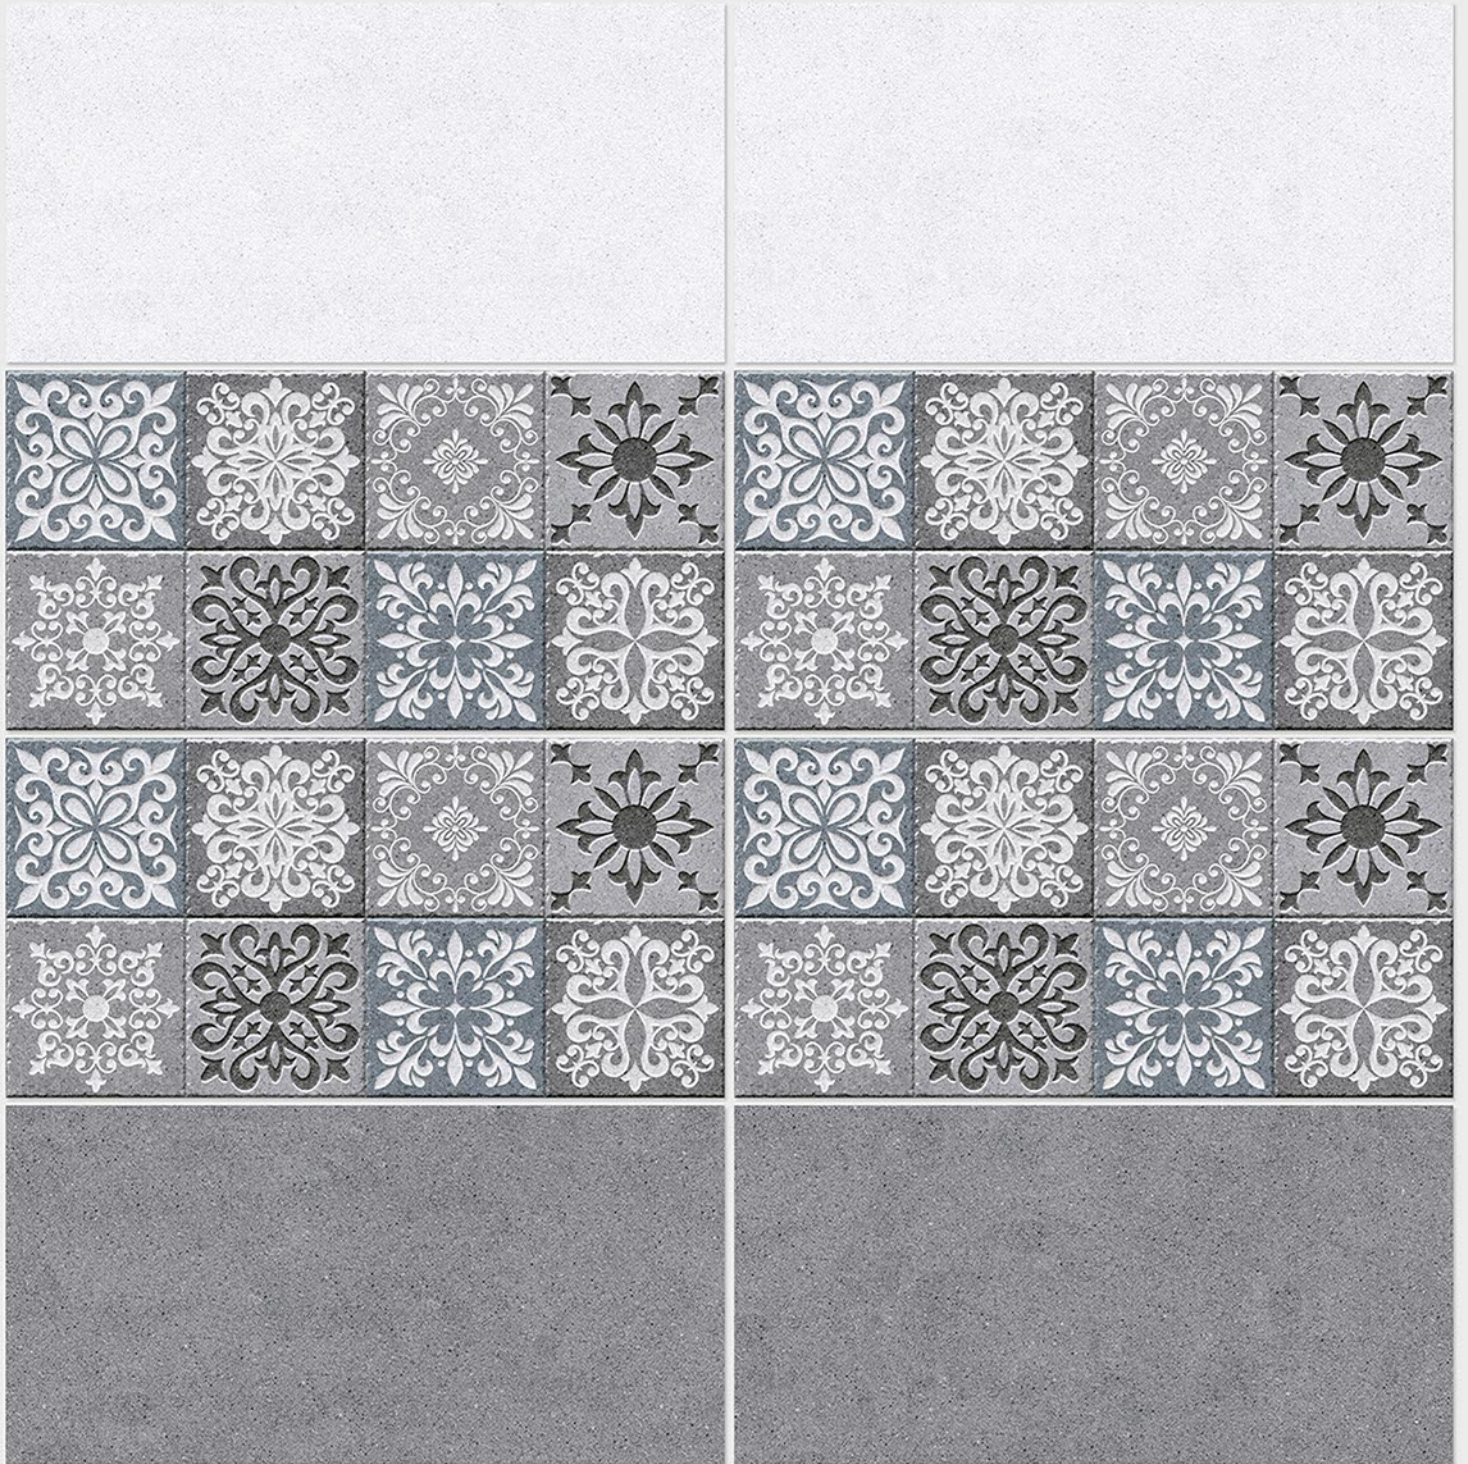

Tile Shown
4016

resistant to salts | eco sustainable | fire proof | frost proof | random design

Finish: **Satin Matt**

4017 L

4017 HL 1

4017 D

DIGITAL 300x
WALL TILES 600mm

Tile Shown
4017