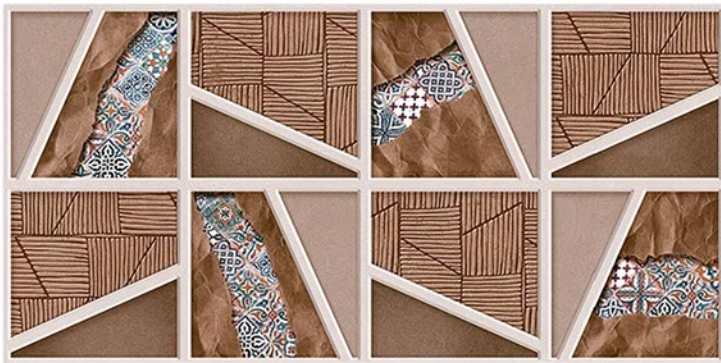

DIGITAL 300x
WALL TILES 600mm

Tile Shown
4049

Tile Shown
4049

resistant to salts | eco sustainable | fire proof | frost proof | random design

Finish: **Satin Matt**

4050 L

4050 HL 1

4050 HL 2