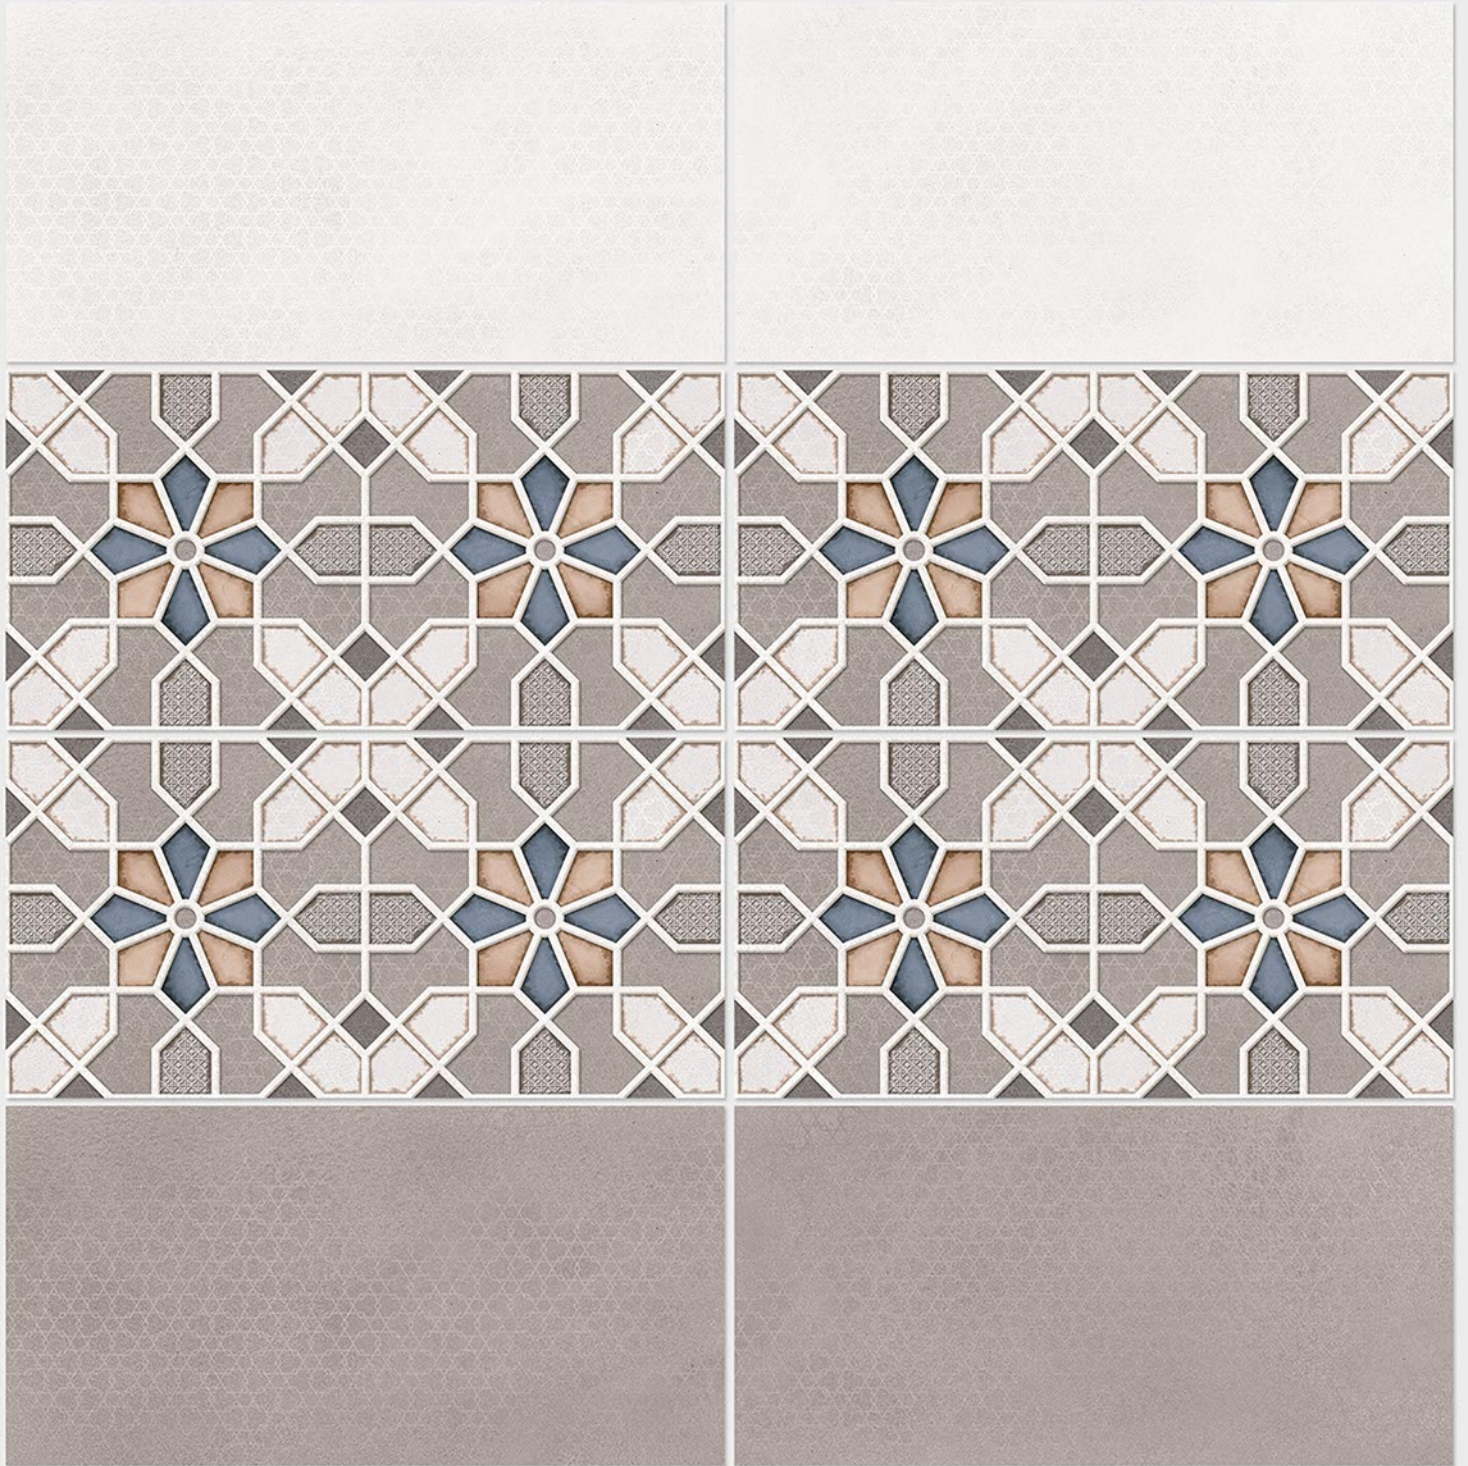

Tile Shown
4049