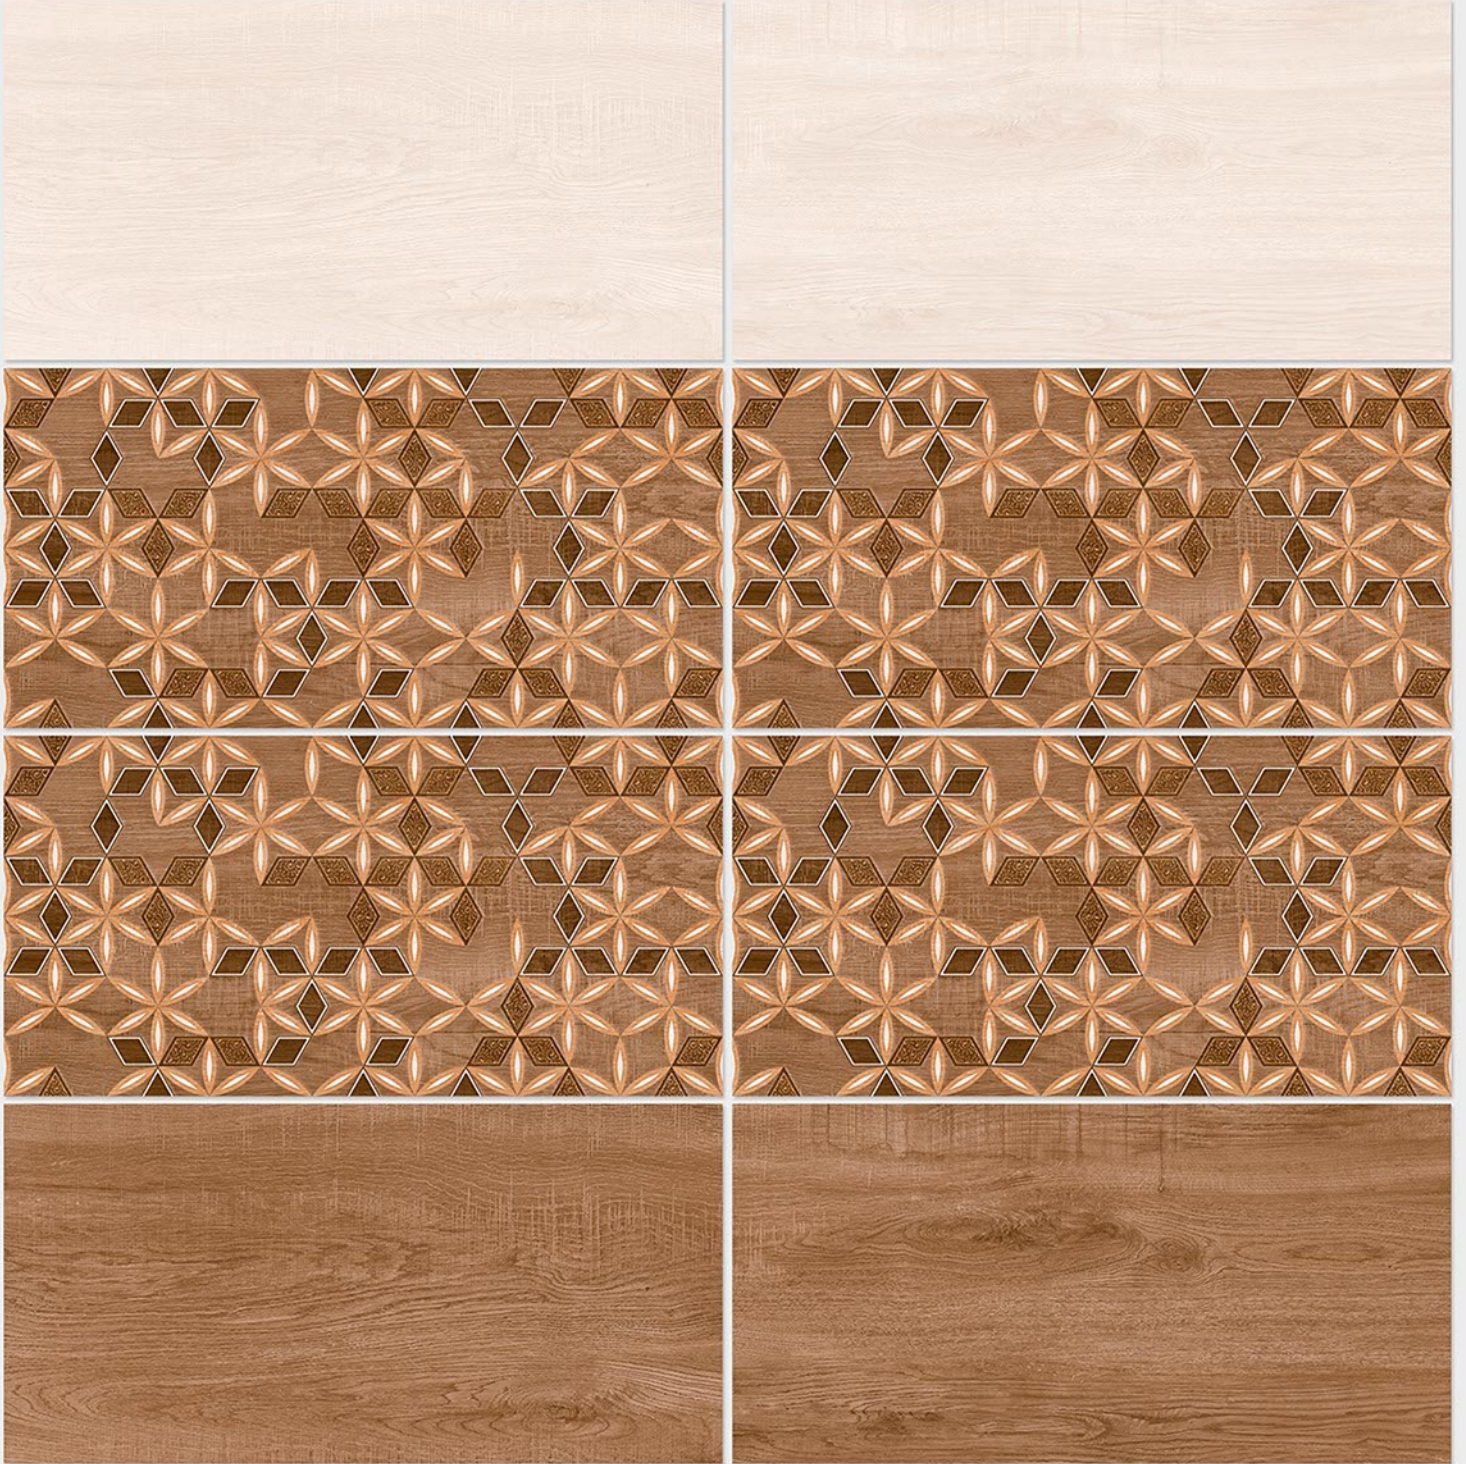

Tile Shown
4048