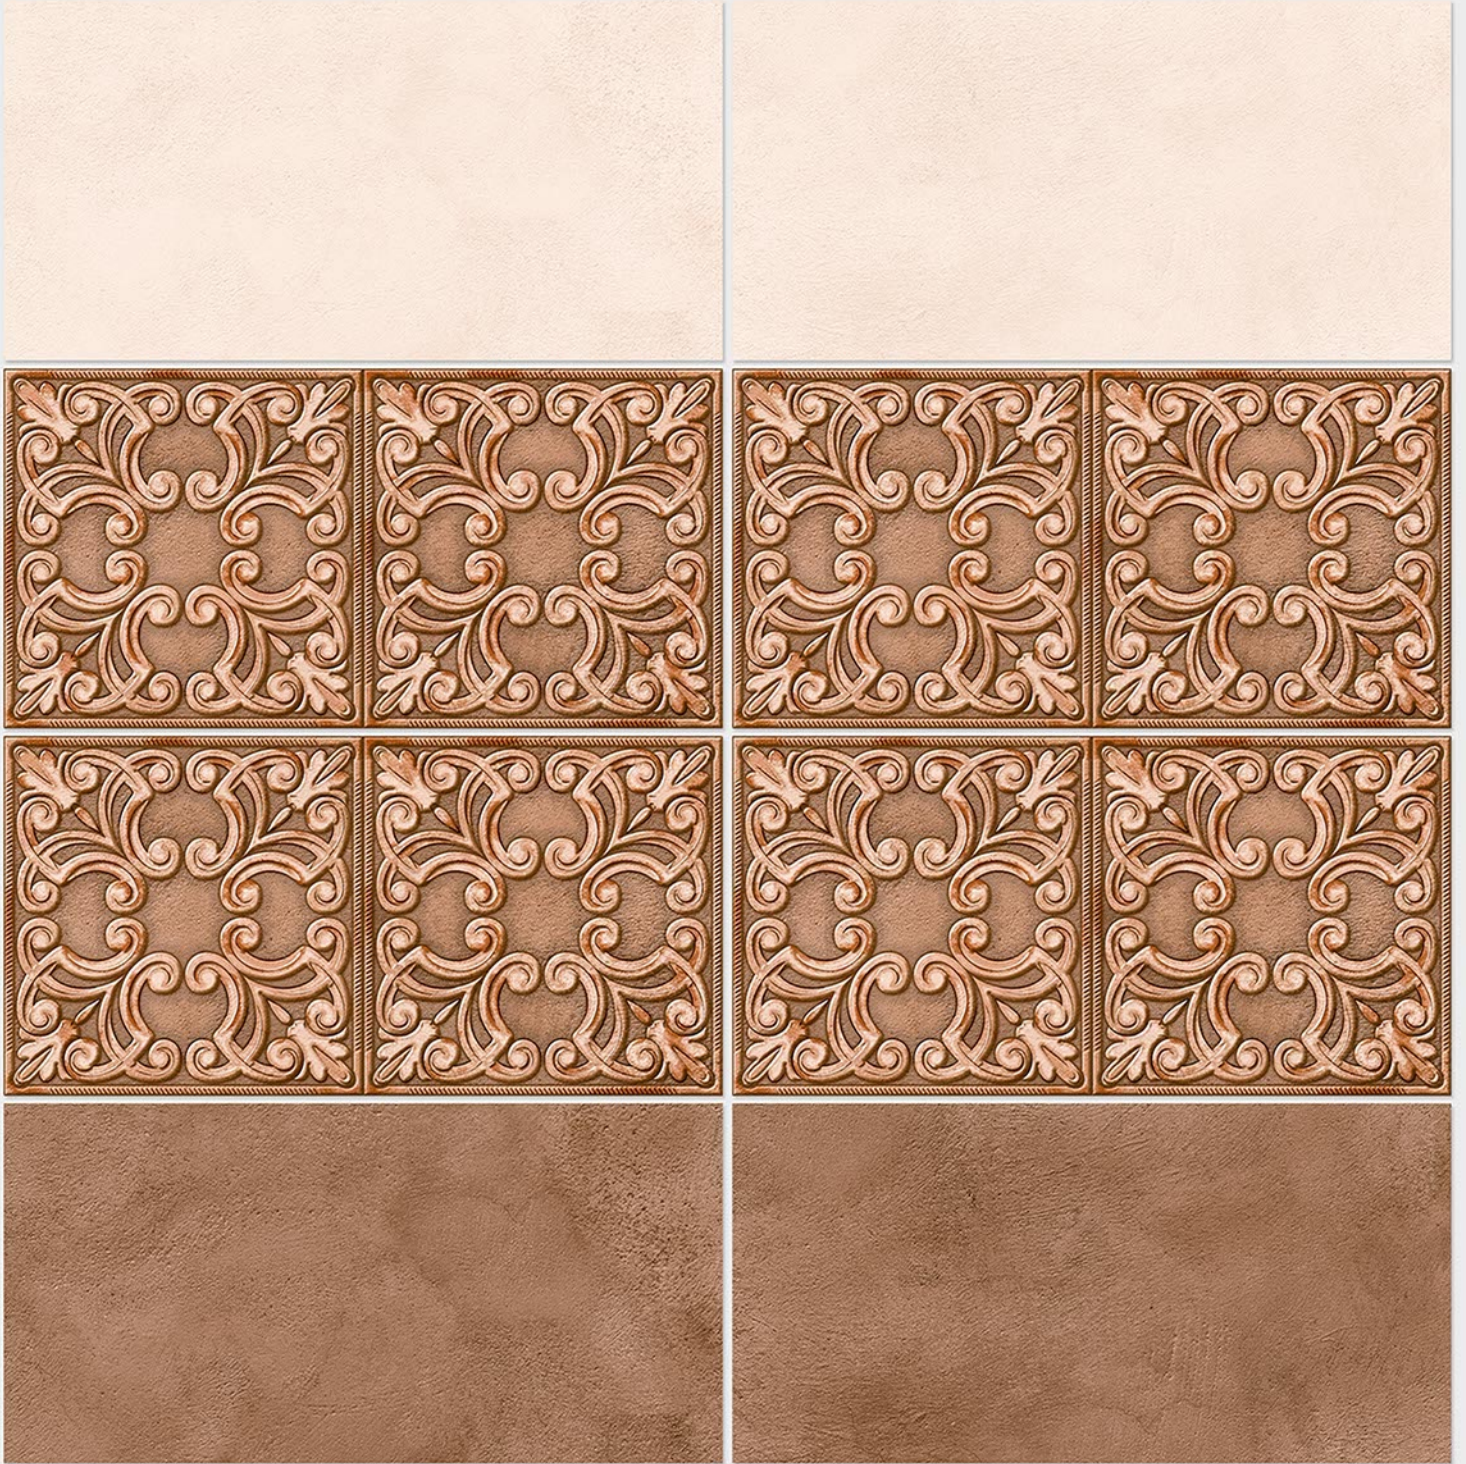

Finish: **Satin Matt**

4032 L

4032 HL 1

4032 D

DIGITAL 300x
WALL TILES 600mm

Tile Shown
4032

Finish: **Satin Matt**

4033 L