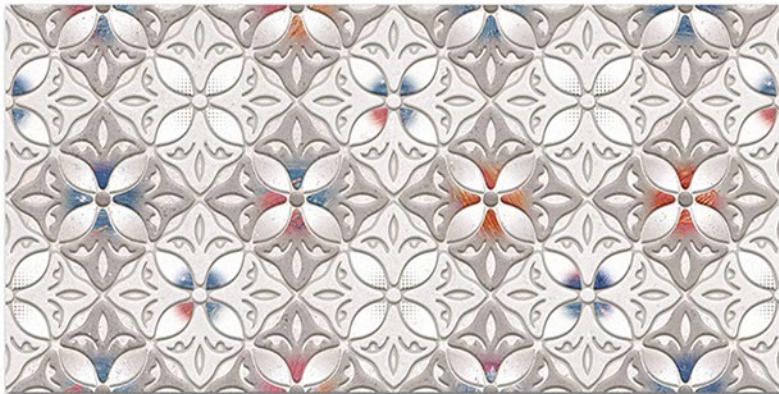

4034 L

4034 HL 1

4034 D

DIGITAL 300x
WALL TILES 600mm

Tile Shown
4034

resistant to salts | eco sustainable | fire proof | frost proof | random design

Finish: **Satin Matt**

4037 L