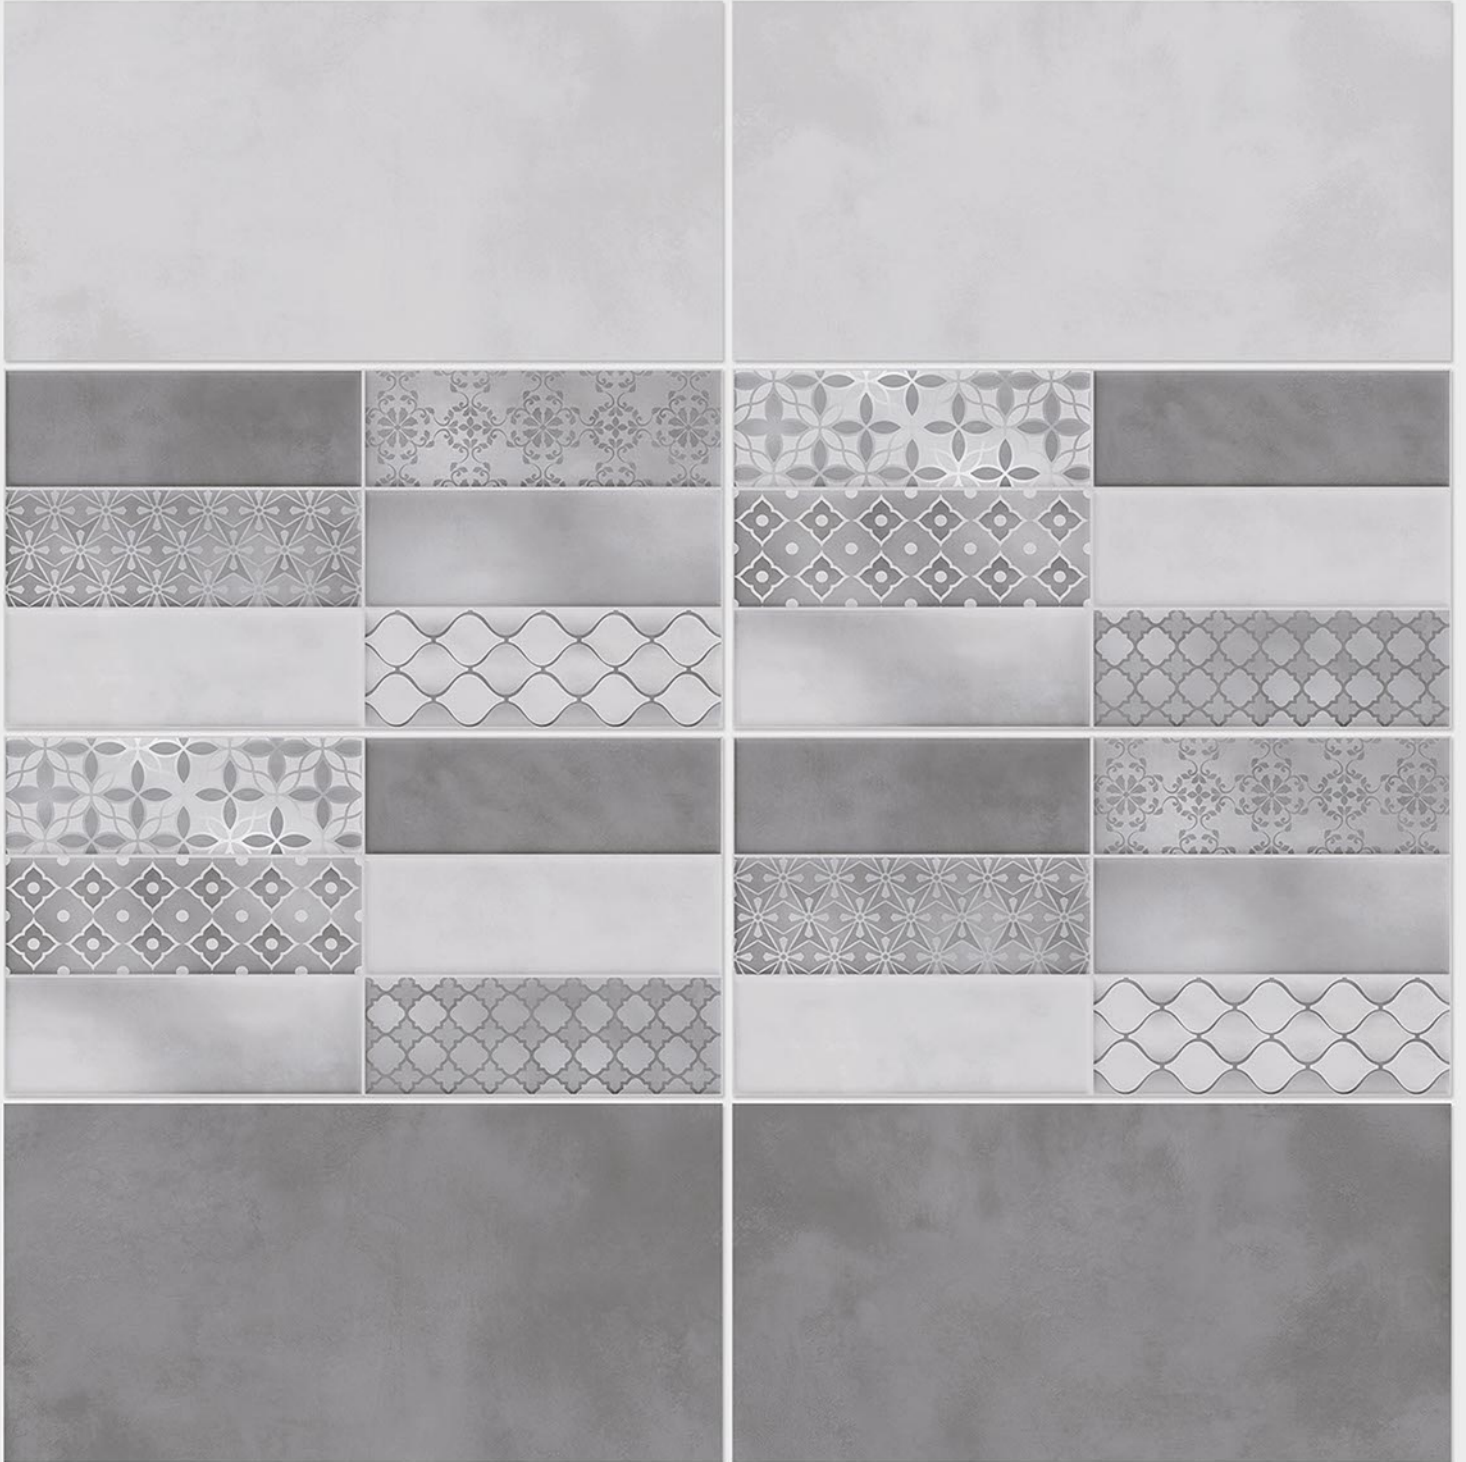

Tile Shown
4014