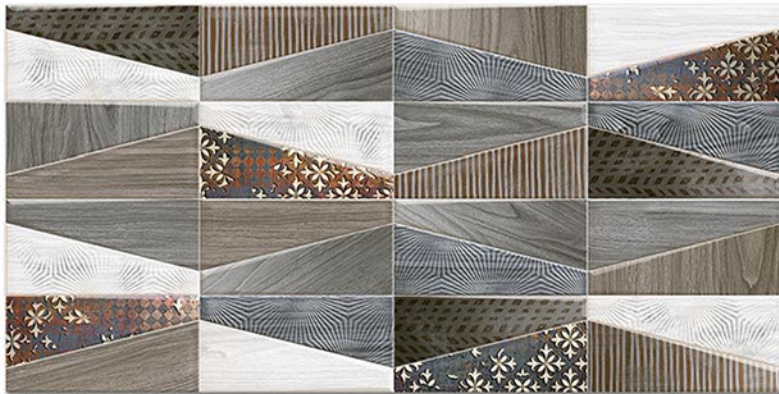

4045 L

4045 HL 1

4045 D

DIGITAL 300x
WALL TILES 600mm

Tile Shown
4045

resistant to salts | eco sustainable | fire proof | frost proof | random design

Finish: **Satin Matt**

4046 L