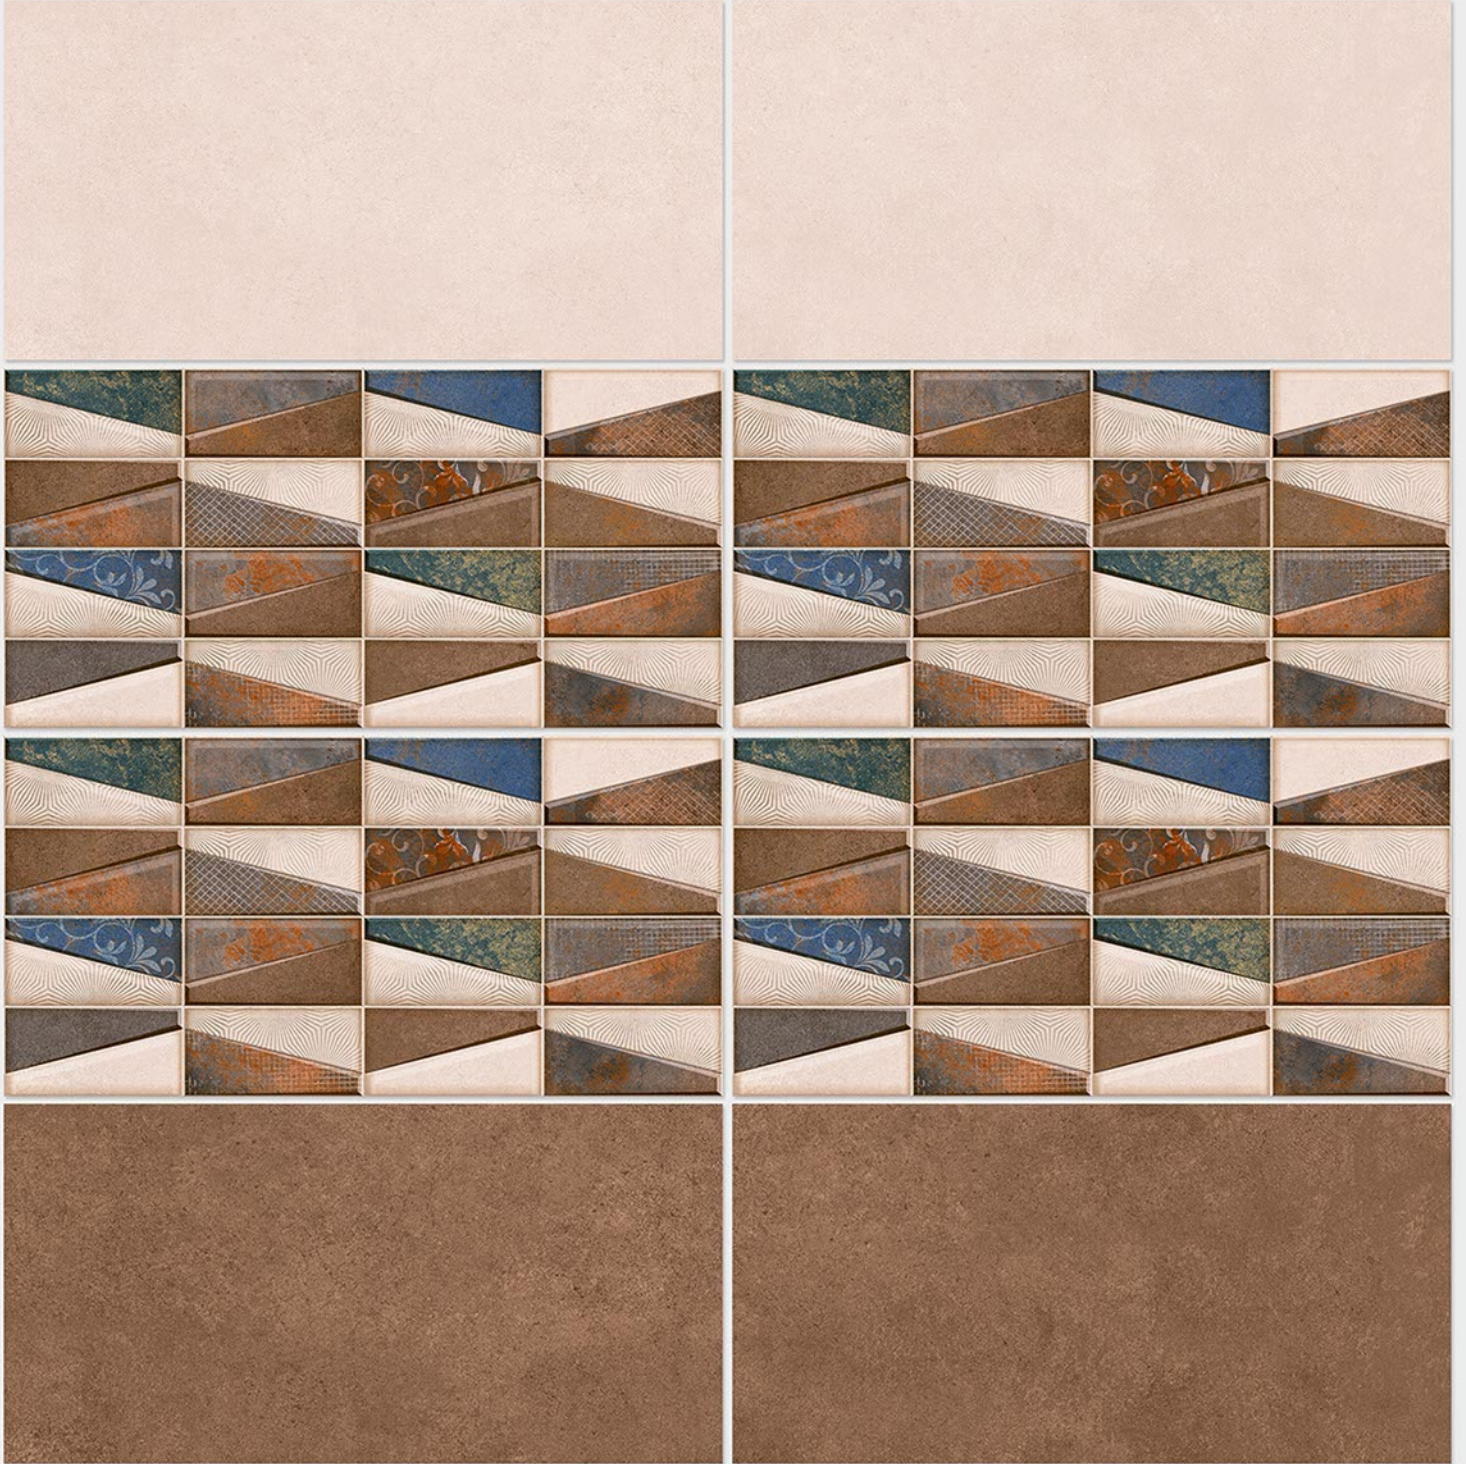

Tile Shown
4040