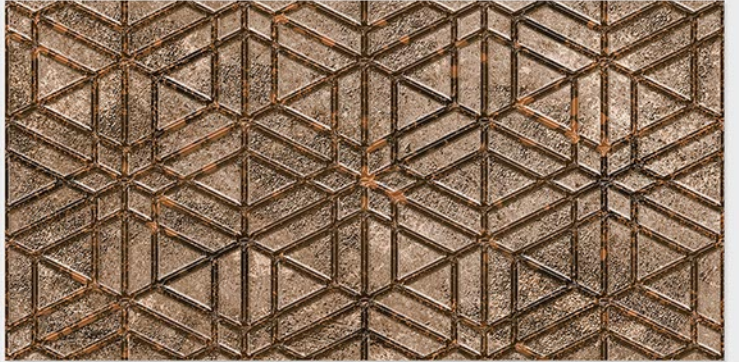

Tile Shown
4020