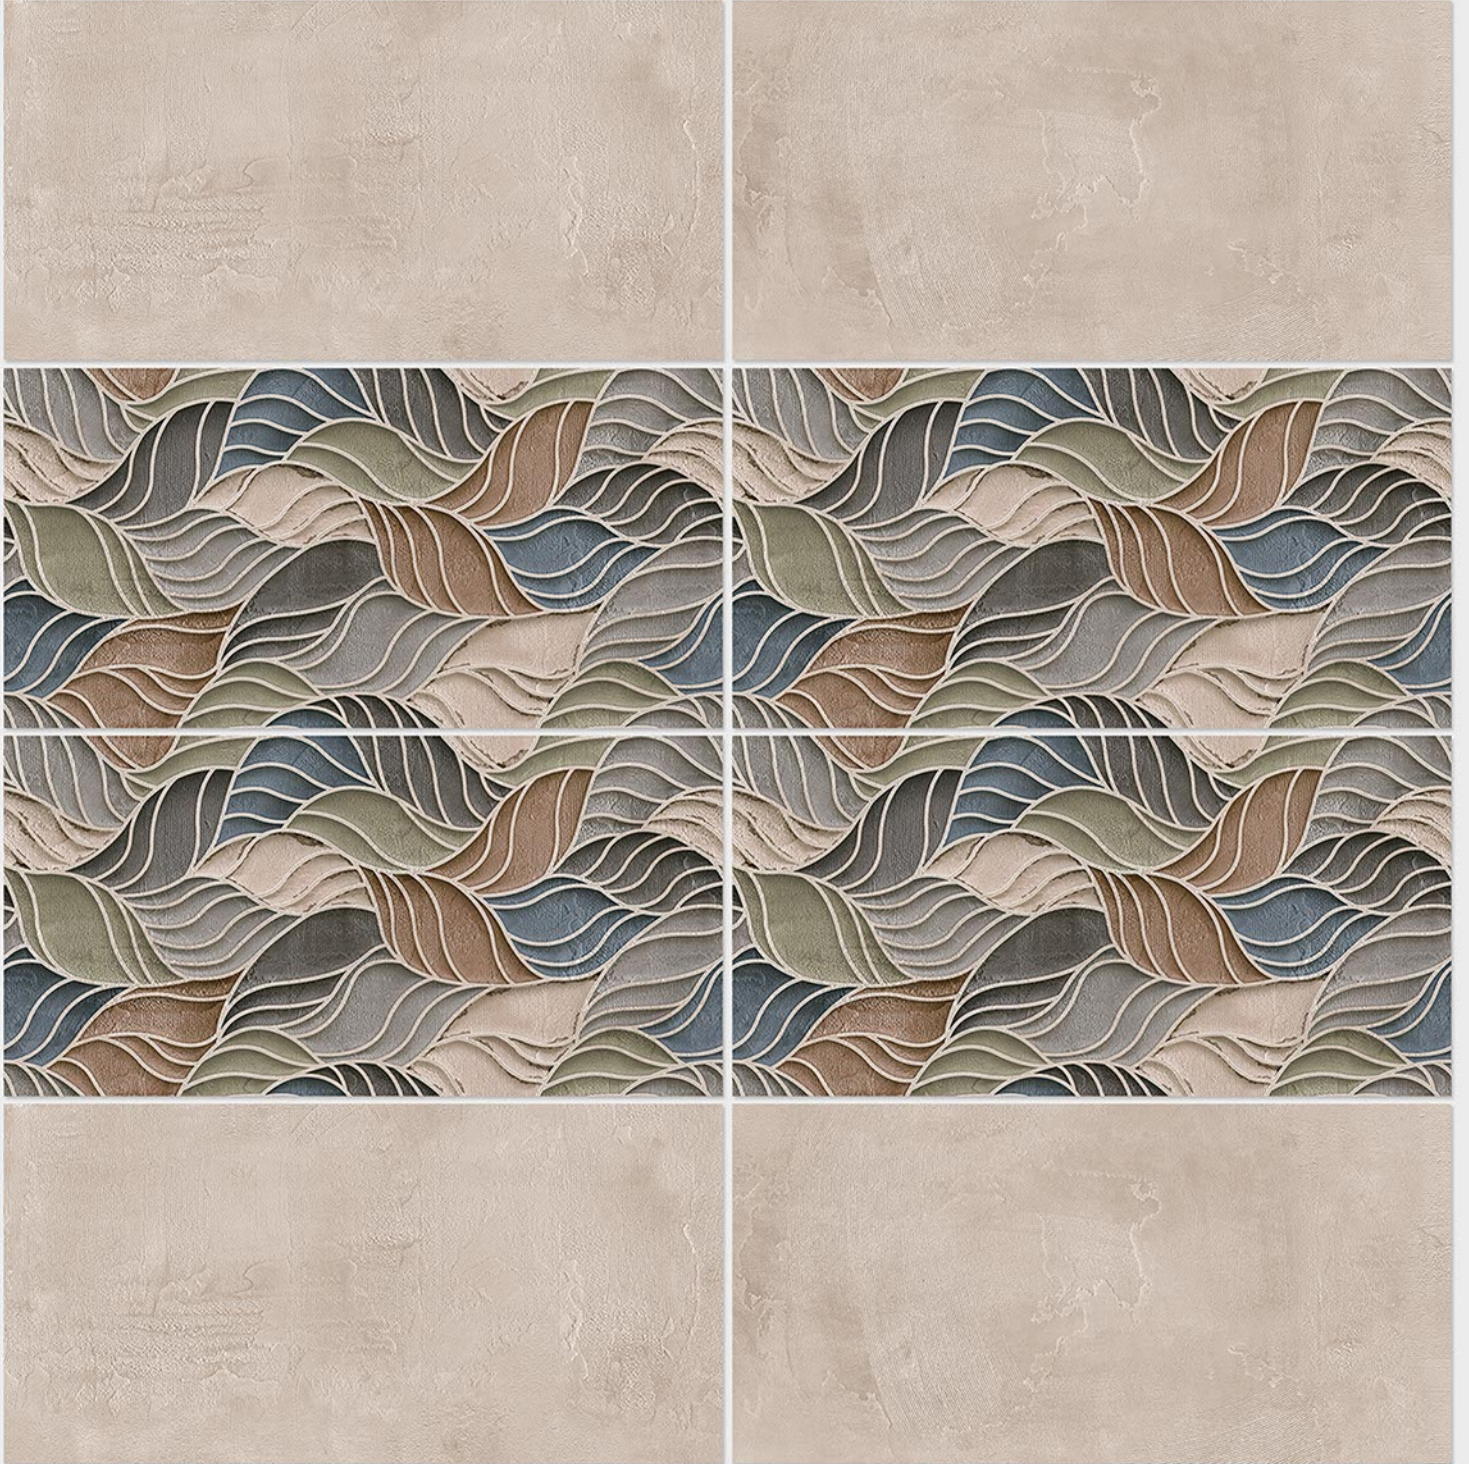

Finish: **Satin Matt**

4044 L

4044 HL 1

4044 L

DIGITAL 300x
WALL TILES 600mm

Tile Shown
4044

resistant to salts | eco sustainable | fire proof | frost proof | random design

Finish: **Satin Matt**