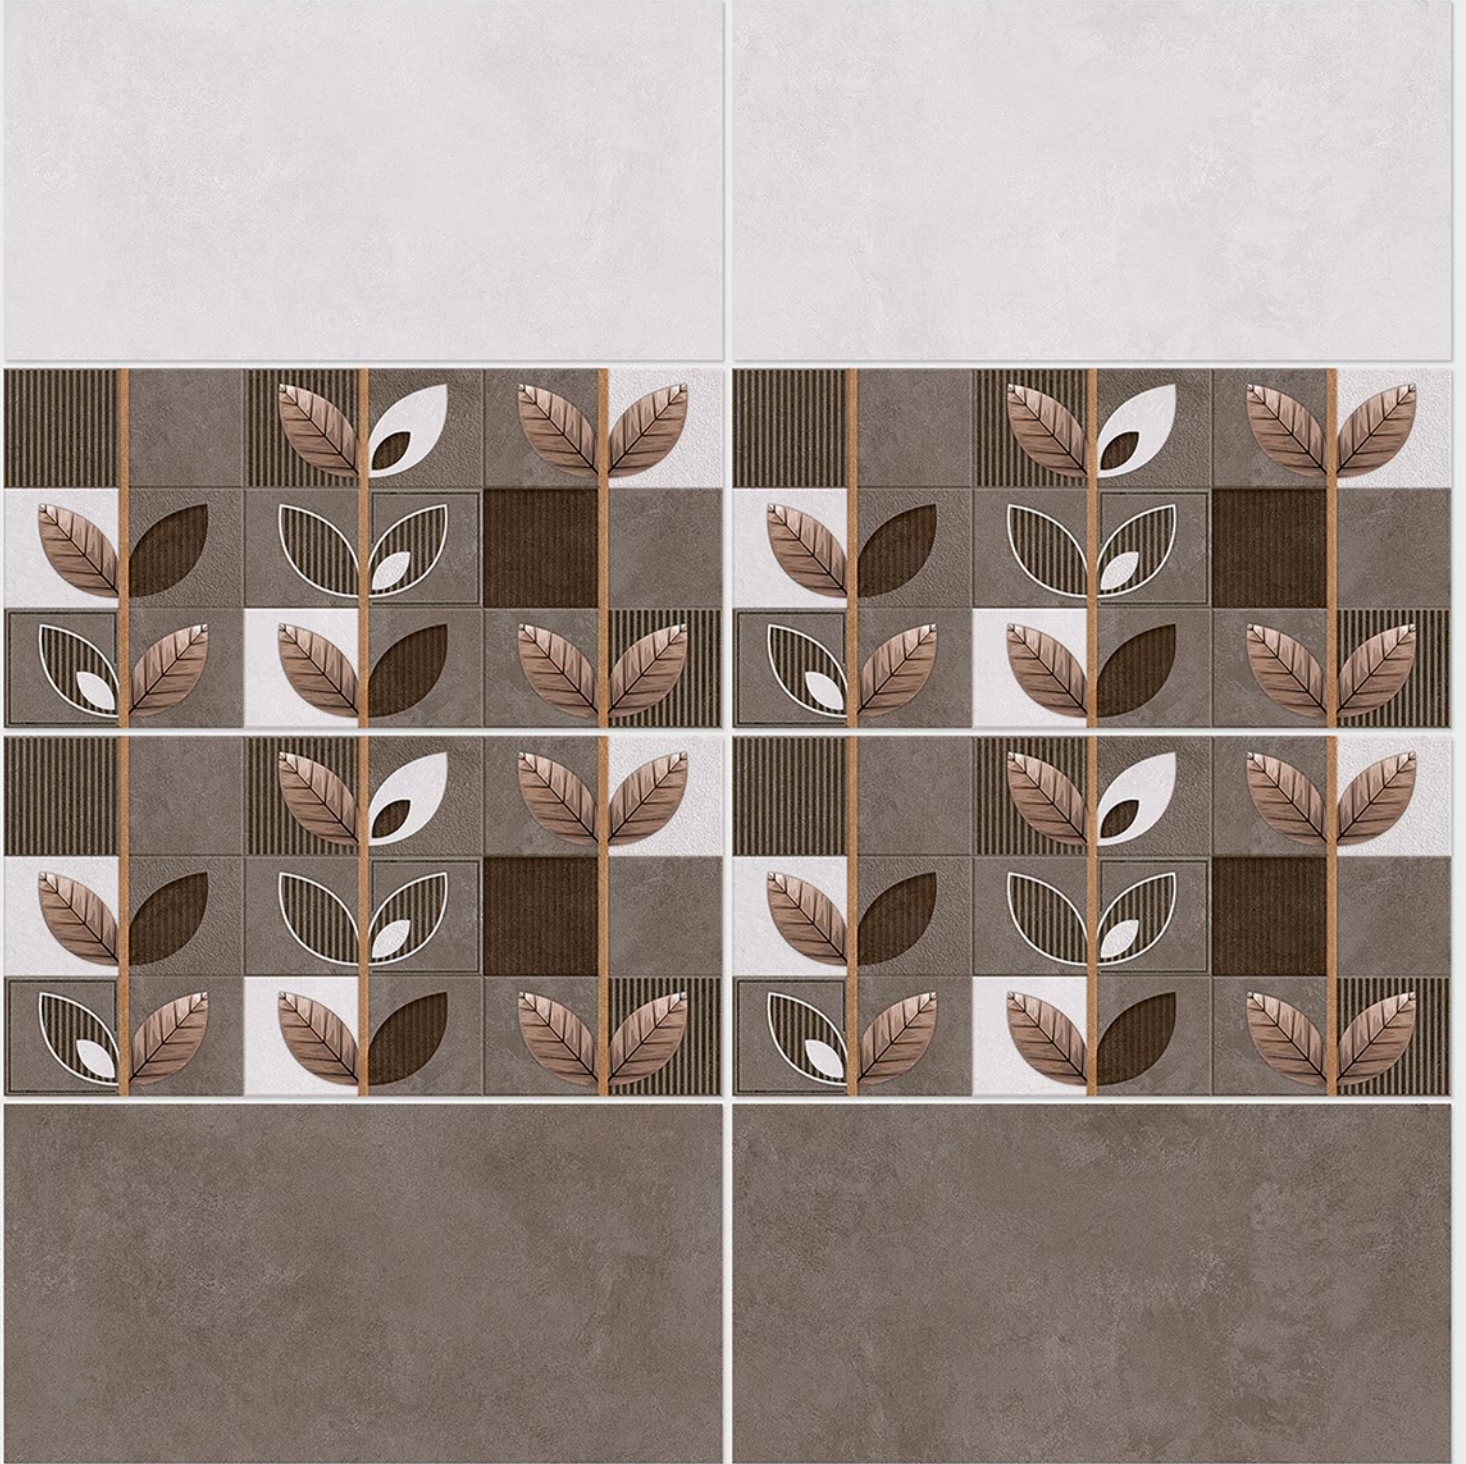

DIGITAL 300x
WALL TILES 600mm

Tile Shown
4041

resistant to salts | eco sustainable | fire proof | frost proof | random design

Finish: **Satin Matt**

4042 L

4042 HL 1

4042 D

DIGITAL 300x
WALL TILES 600mm