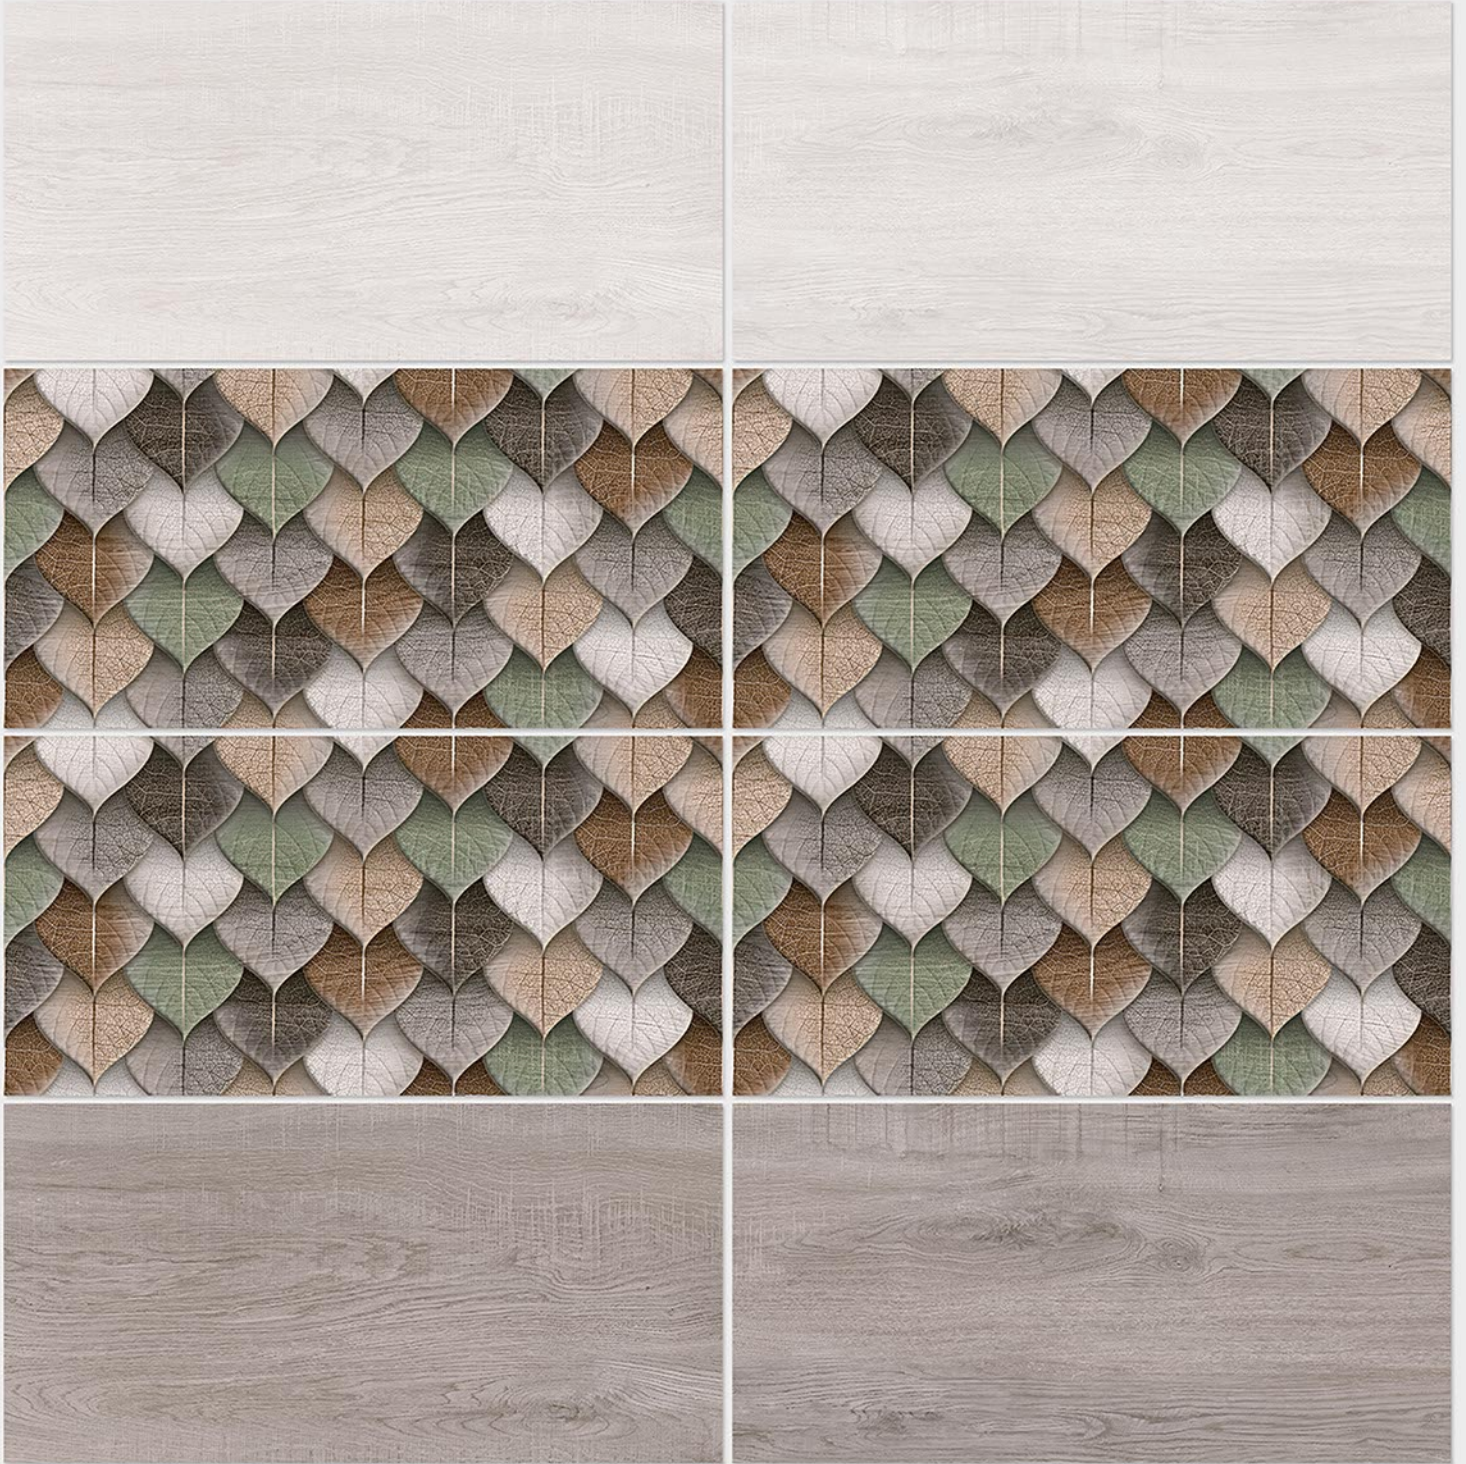

DIGITAL 300x
WALL TILES 600mm

Tile Shown
4001

resistant to salts | eco sustainable | fire proof | frost proof | random design

Finish: **Satin Matt**

4002 L

4002 HL 1

4002 D

DIGITAL 300x
WALL TILES 600mm