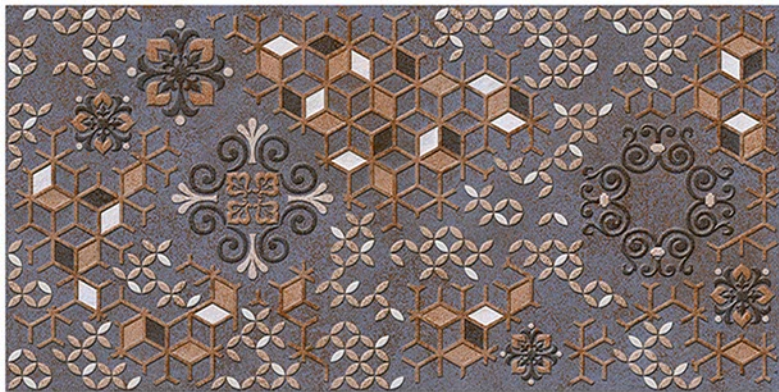

resistant to salts | eco sustainable | fire proof | frost proof | random design

Finish: **Satin Matt**

4026 HL 1

DIGITAL 300x
WALL TILES 600mm