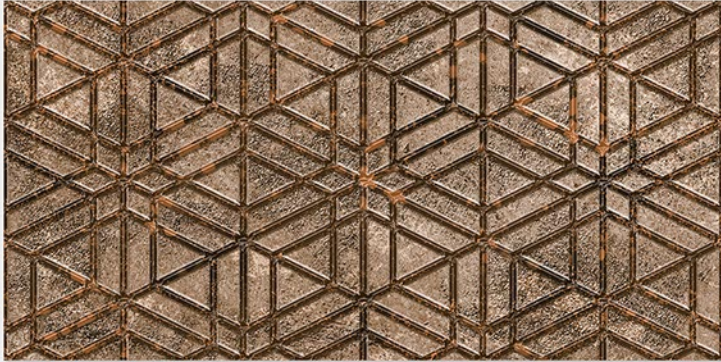

Tile Shown
4020