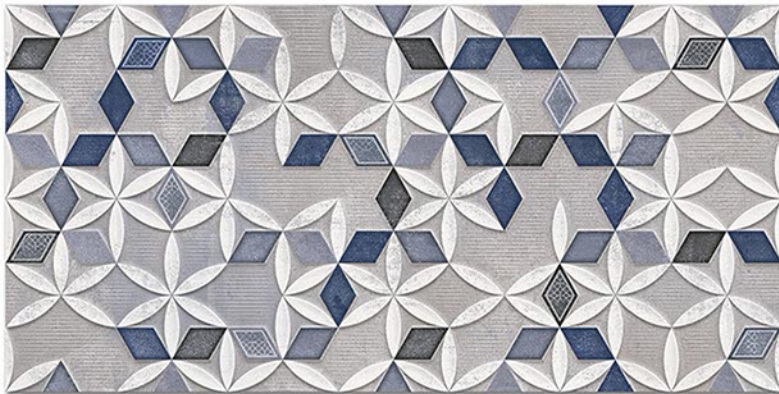

4006 L

4006 HL 1

4006 D

DIGITAL 300x
WALL TILES 600mm

Tile Shown
4006

resistant to salts | eco sustainable | fire proof | frost proof | random design

Finish: **Satin Matt**

4007 L