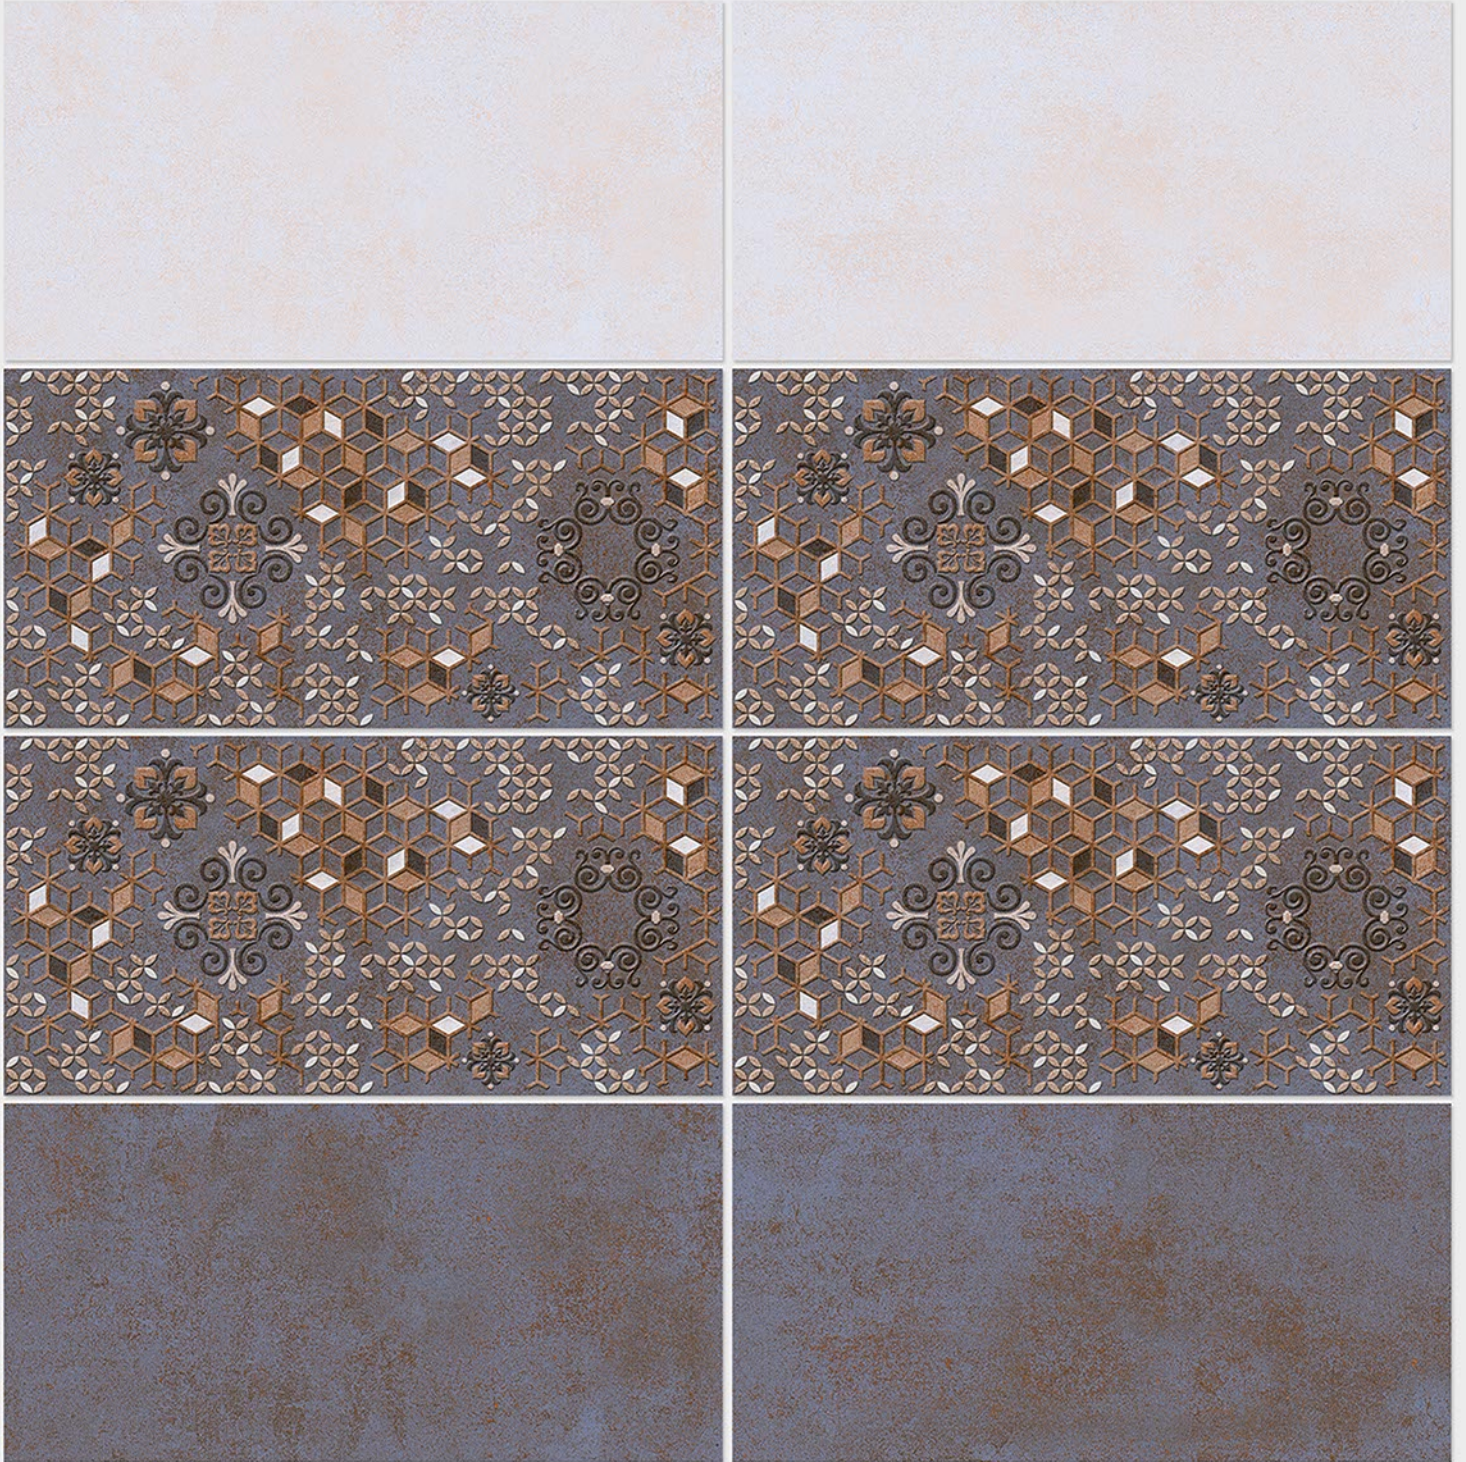

Tile Shown
4026