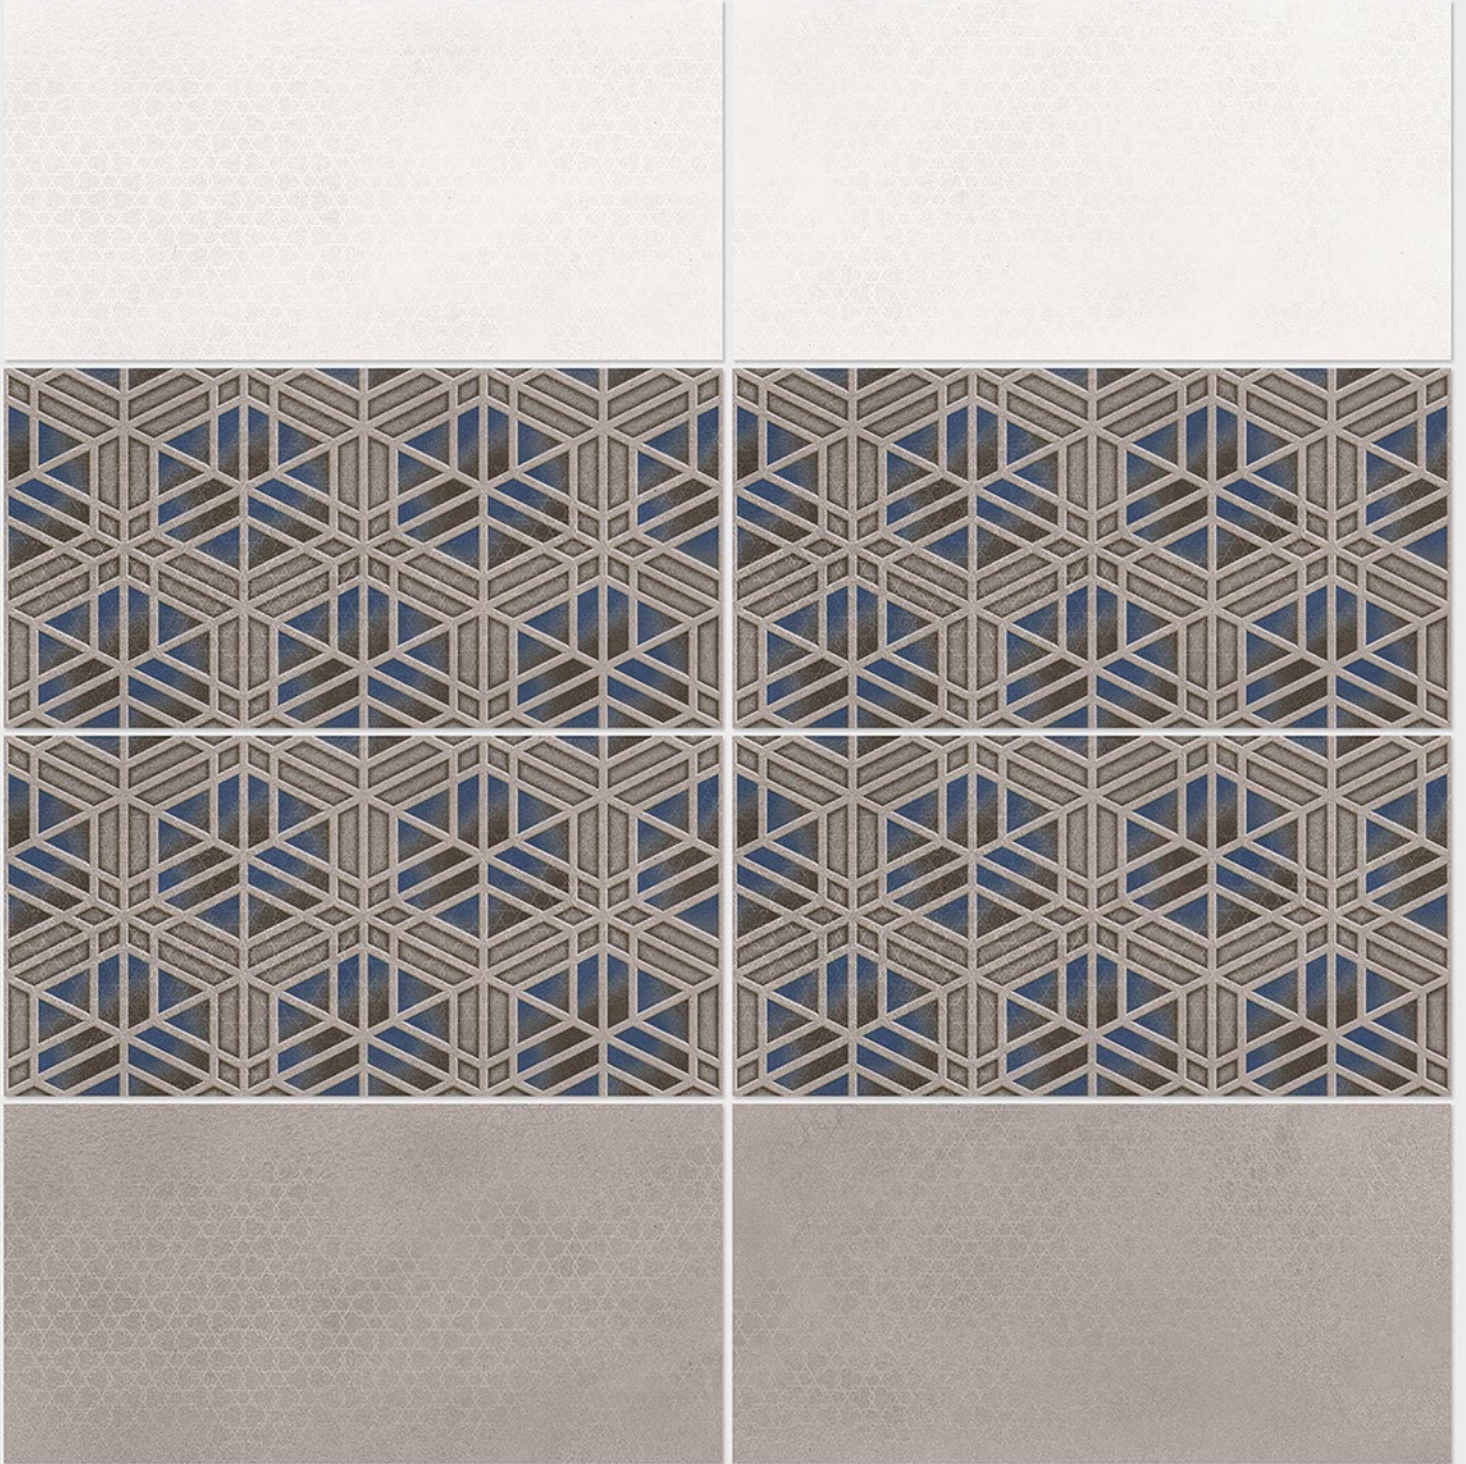

Tile Shown
4049