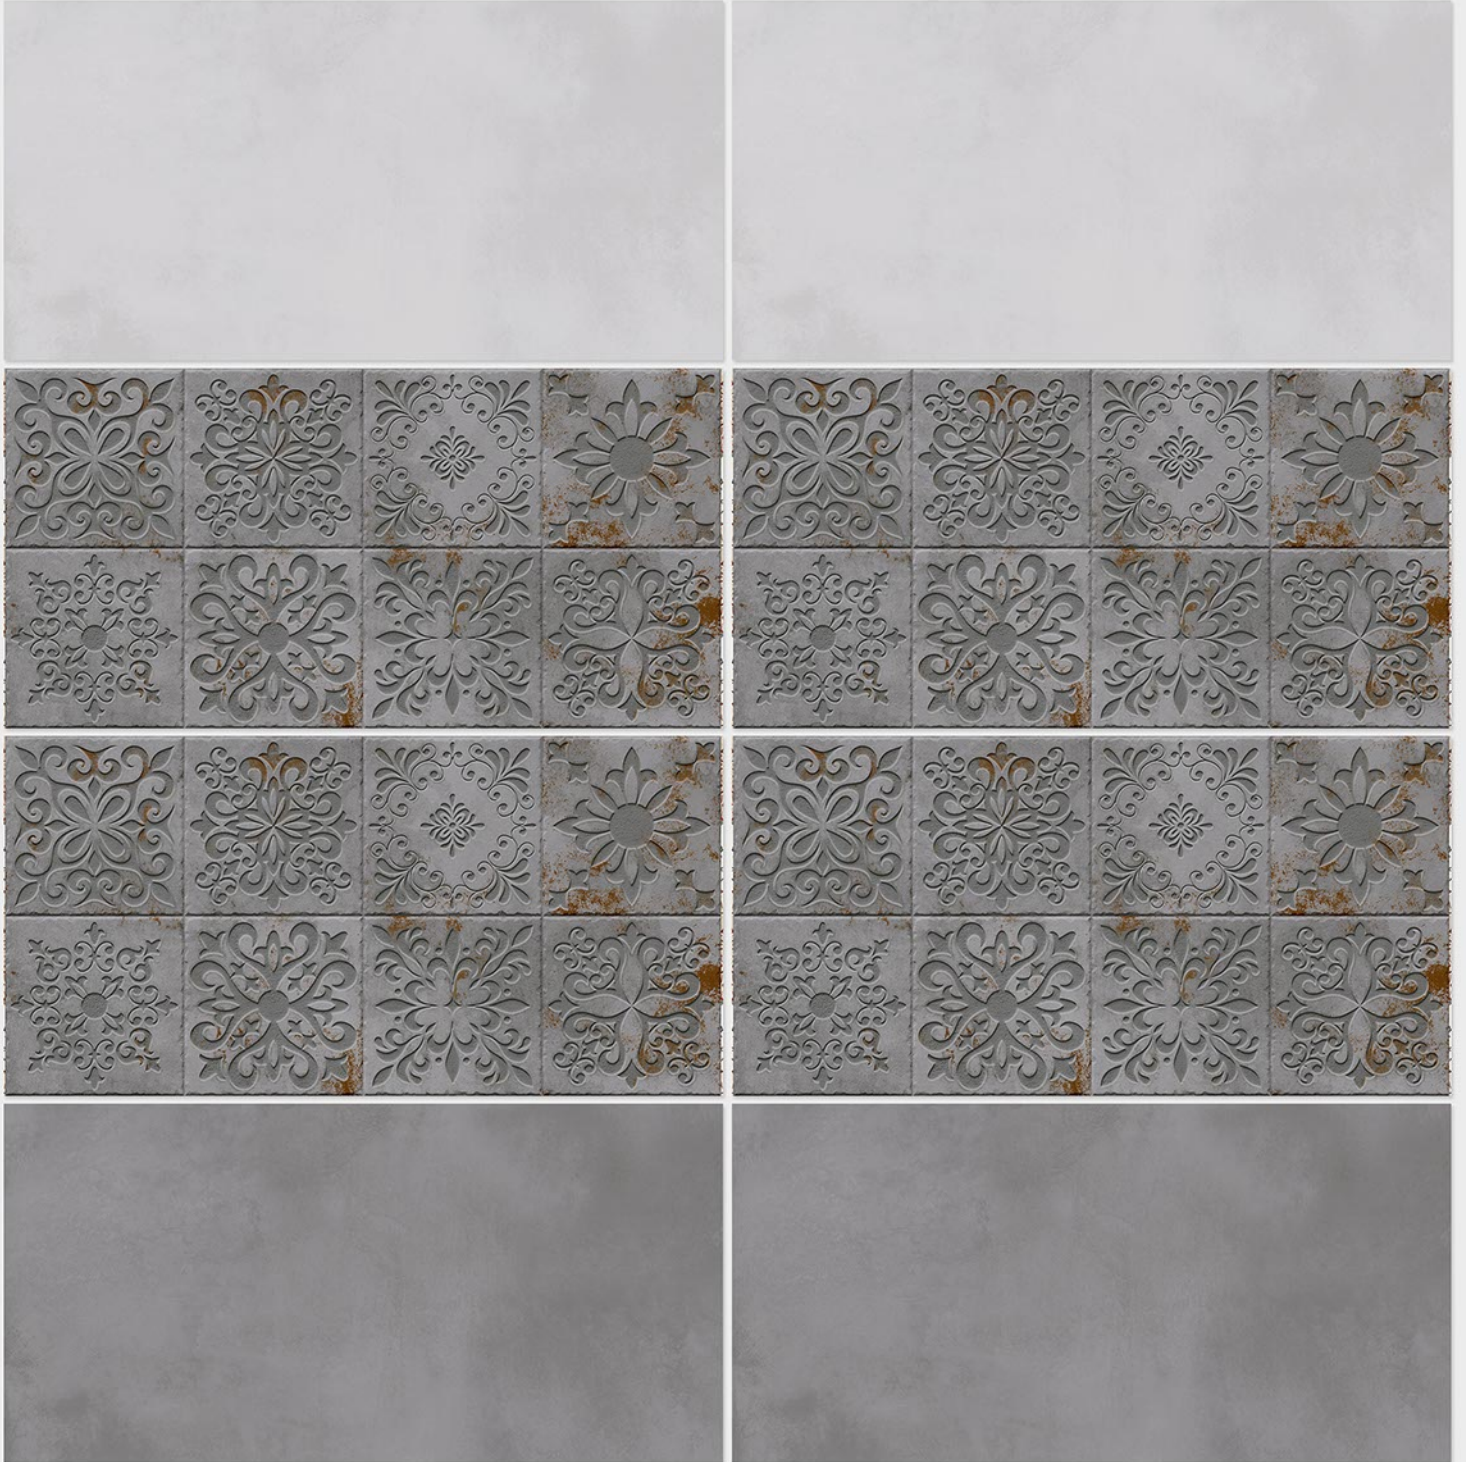

Tile Shown
4014