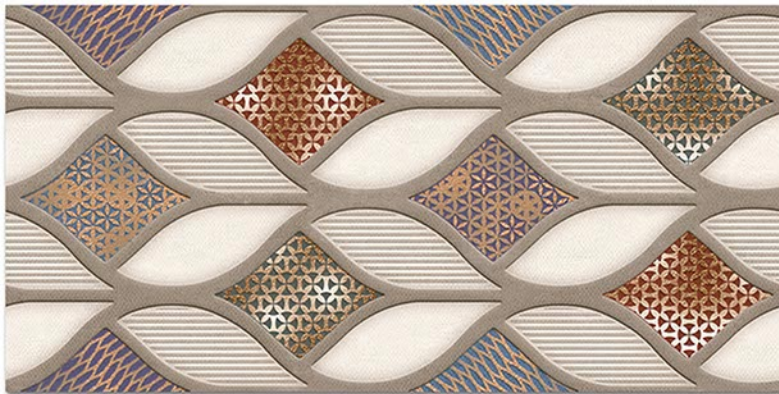

resistant to salts | eco sustainable | fire proof | frost proof | random design

Finish: **Satin Matt**

4031 HL 1

DIGITAL 300x
WALL TILES 600mm