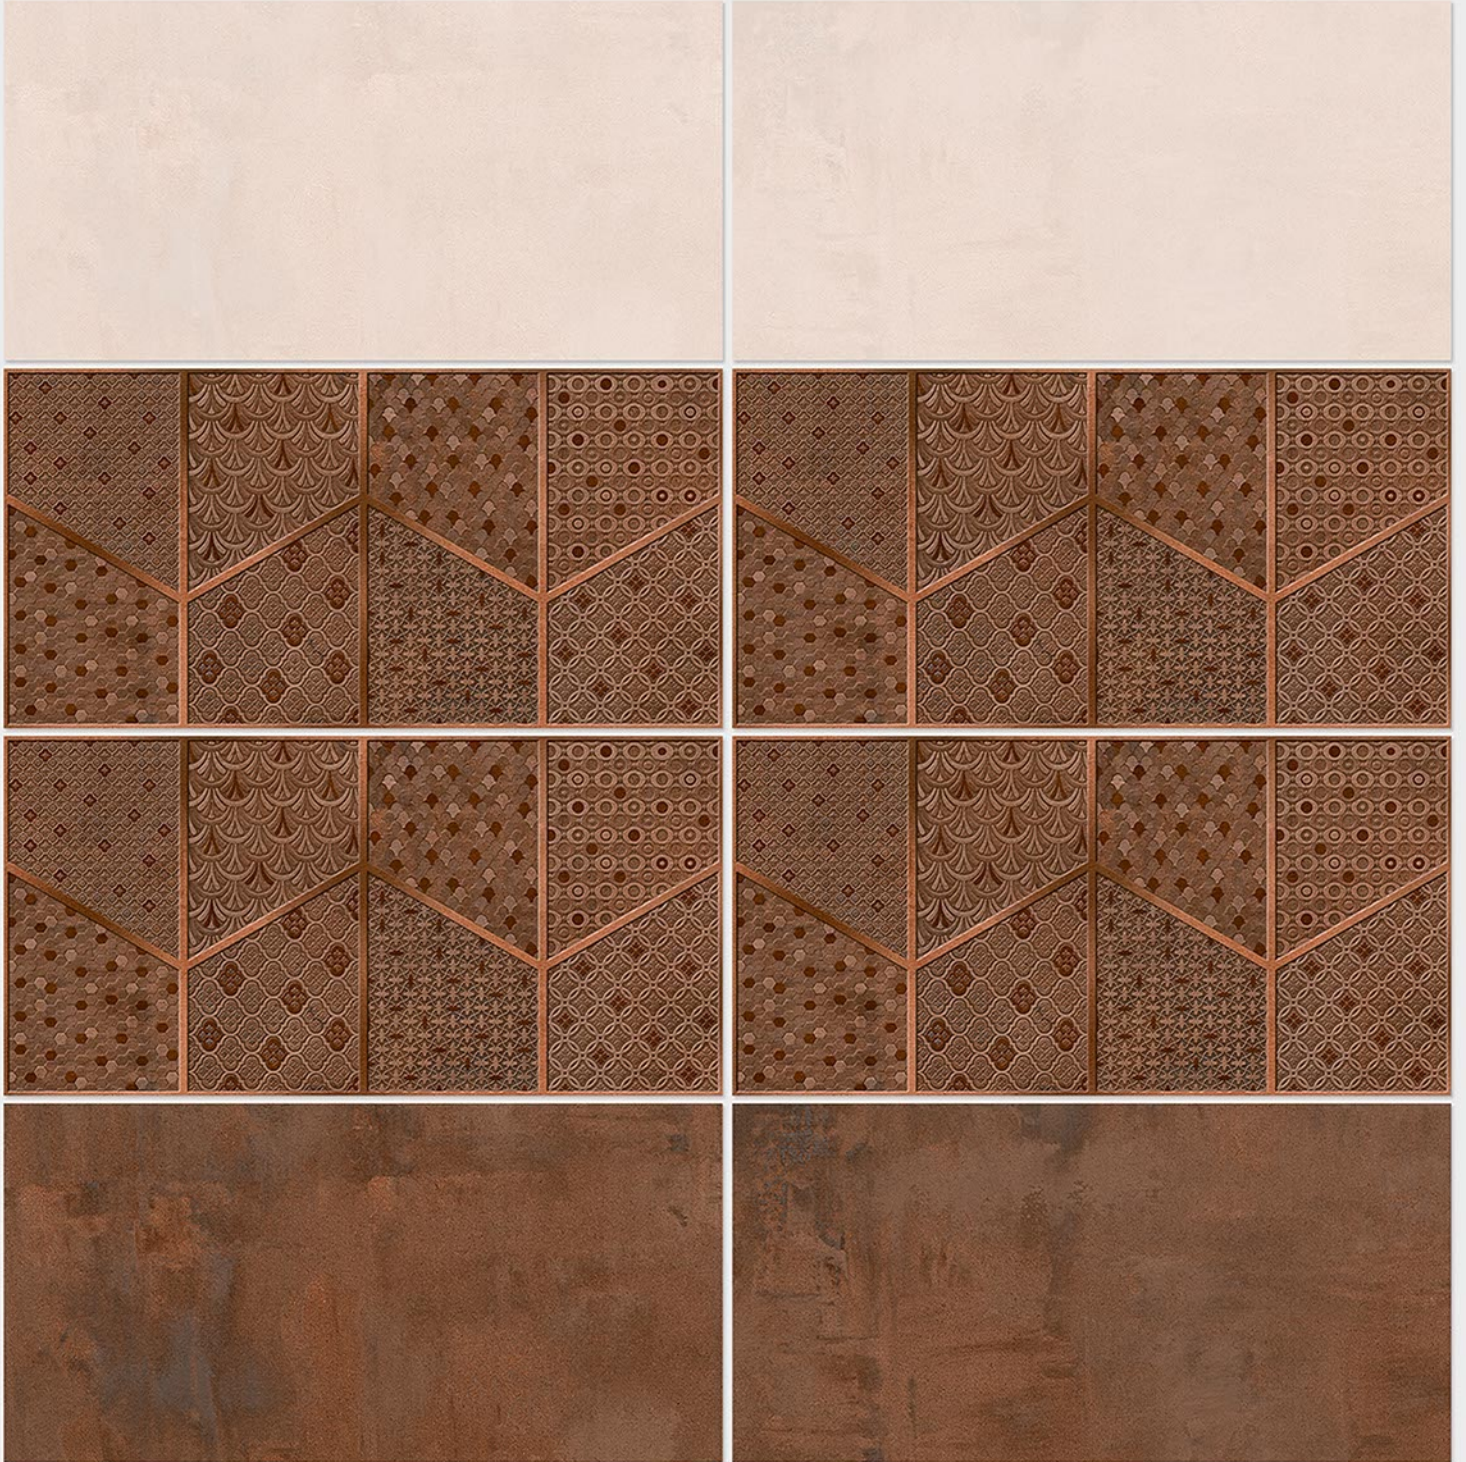

4006 L

4006 HL 1

4006 D

DIGITAL 300x
WALL TILES 600mm

Tile Shown
4006

resistant to salts | eco sustainable | fire proof | frost proof | random design

Finish: **Satin Matt**

4007 L