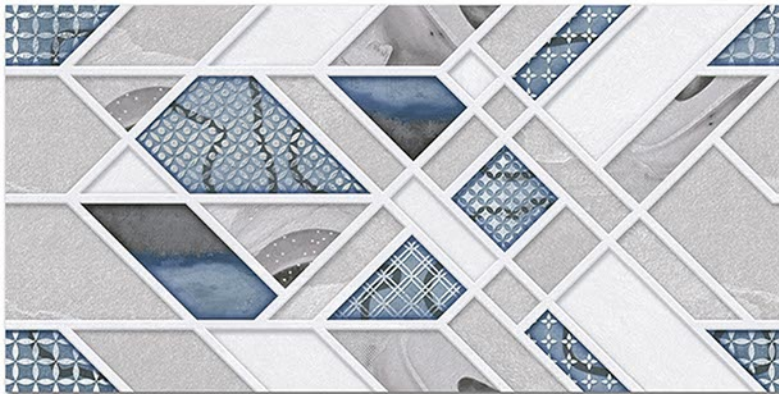

resistant to salts | eco sustainable | fire proof | frost proof | random design

Finish: **Satin Matt**

4024 HL 1

DIGITAL 300x
WALL TILES 600mm