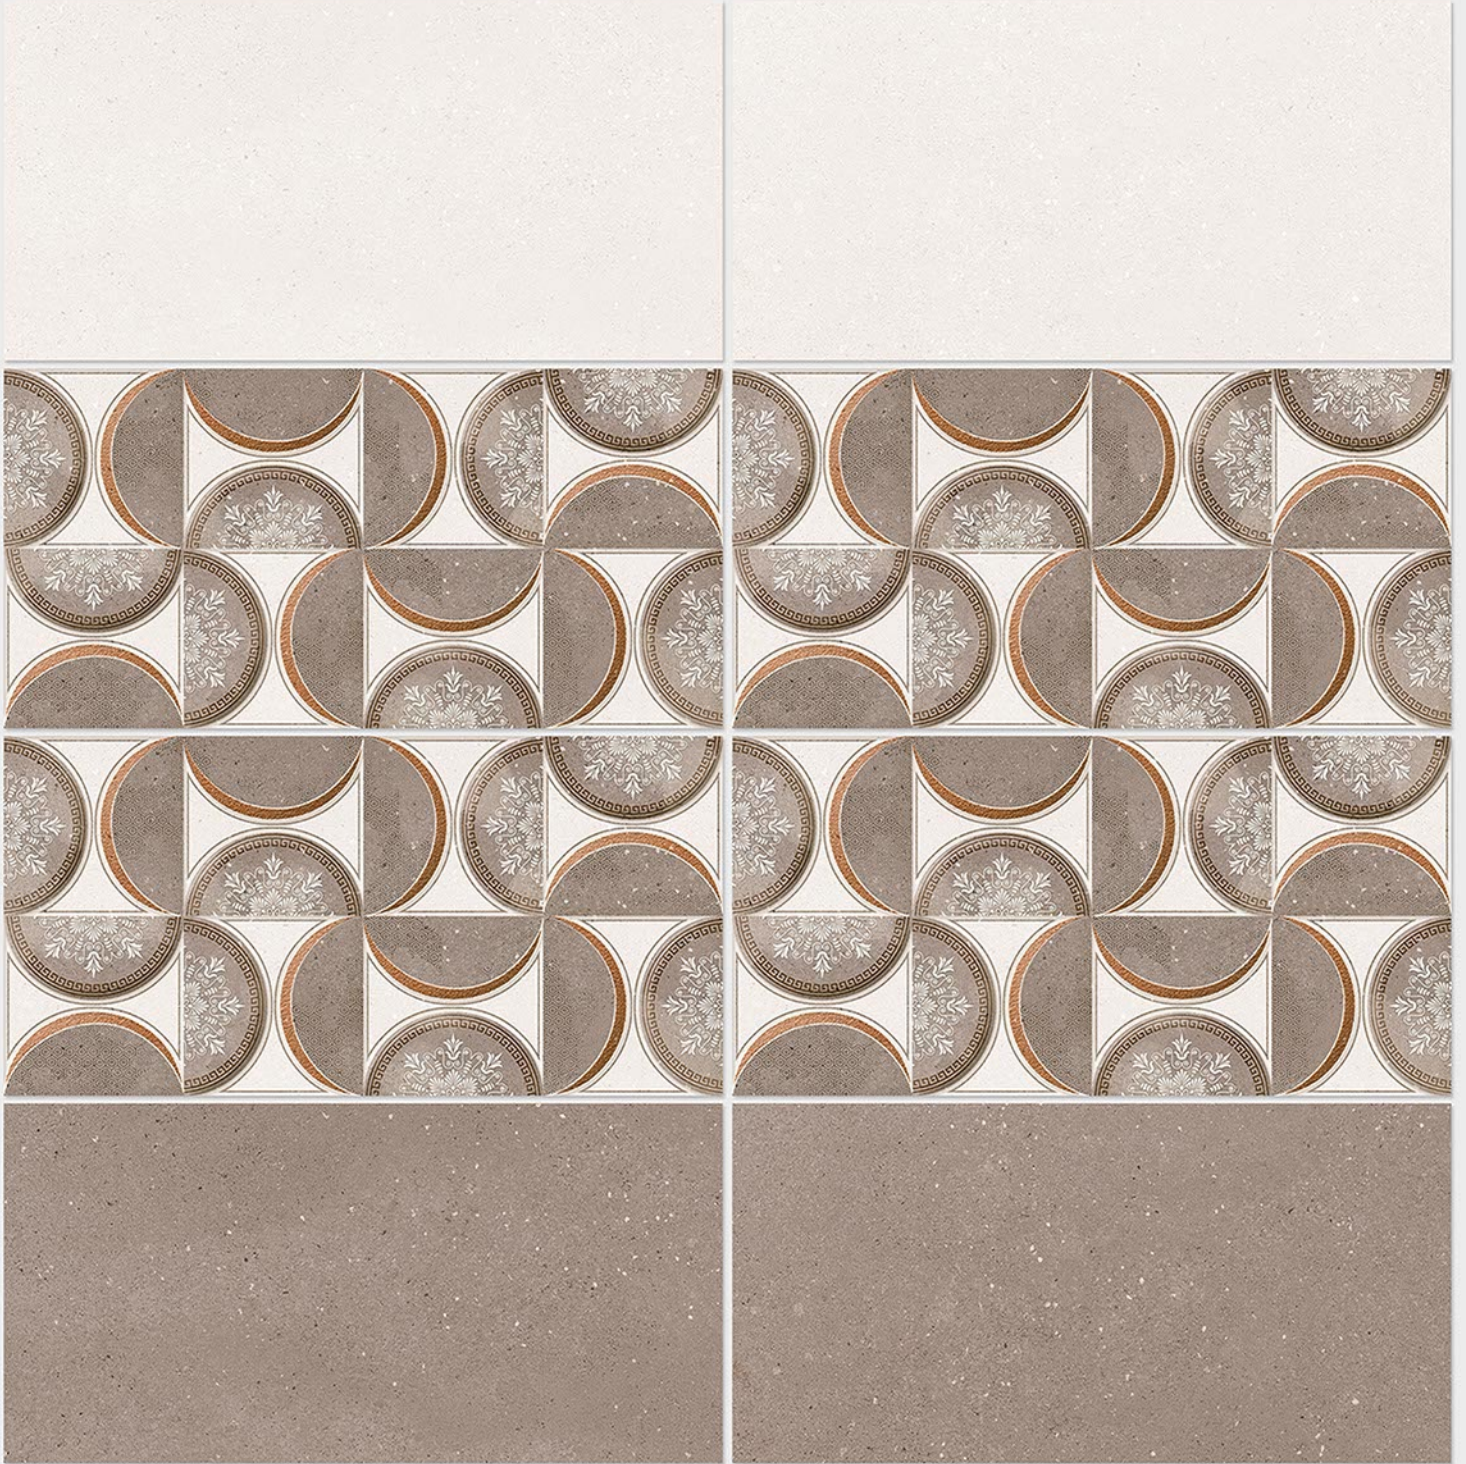

Tile Shown
4008