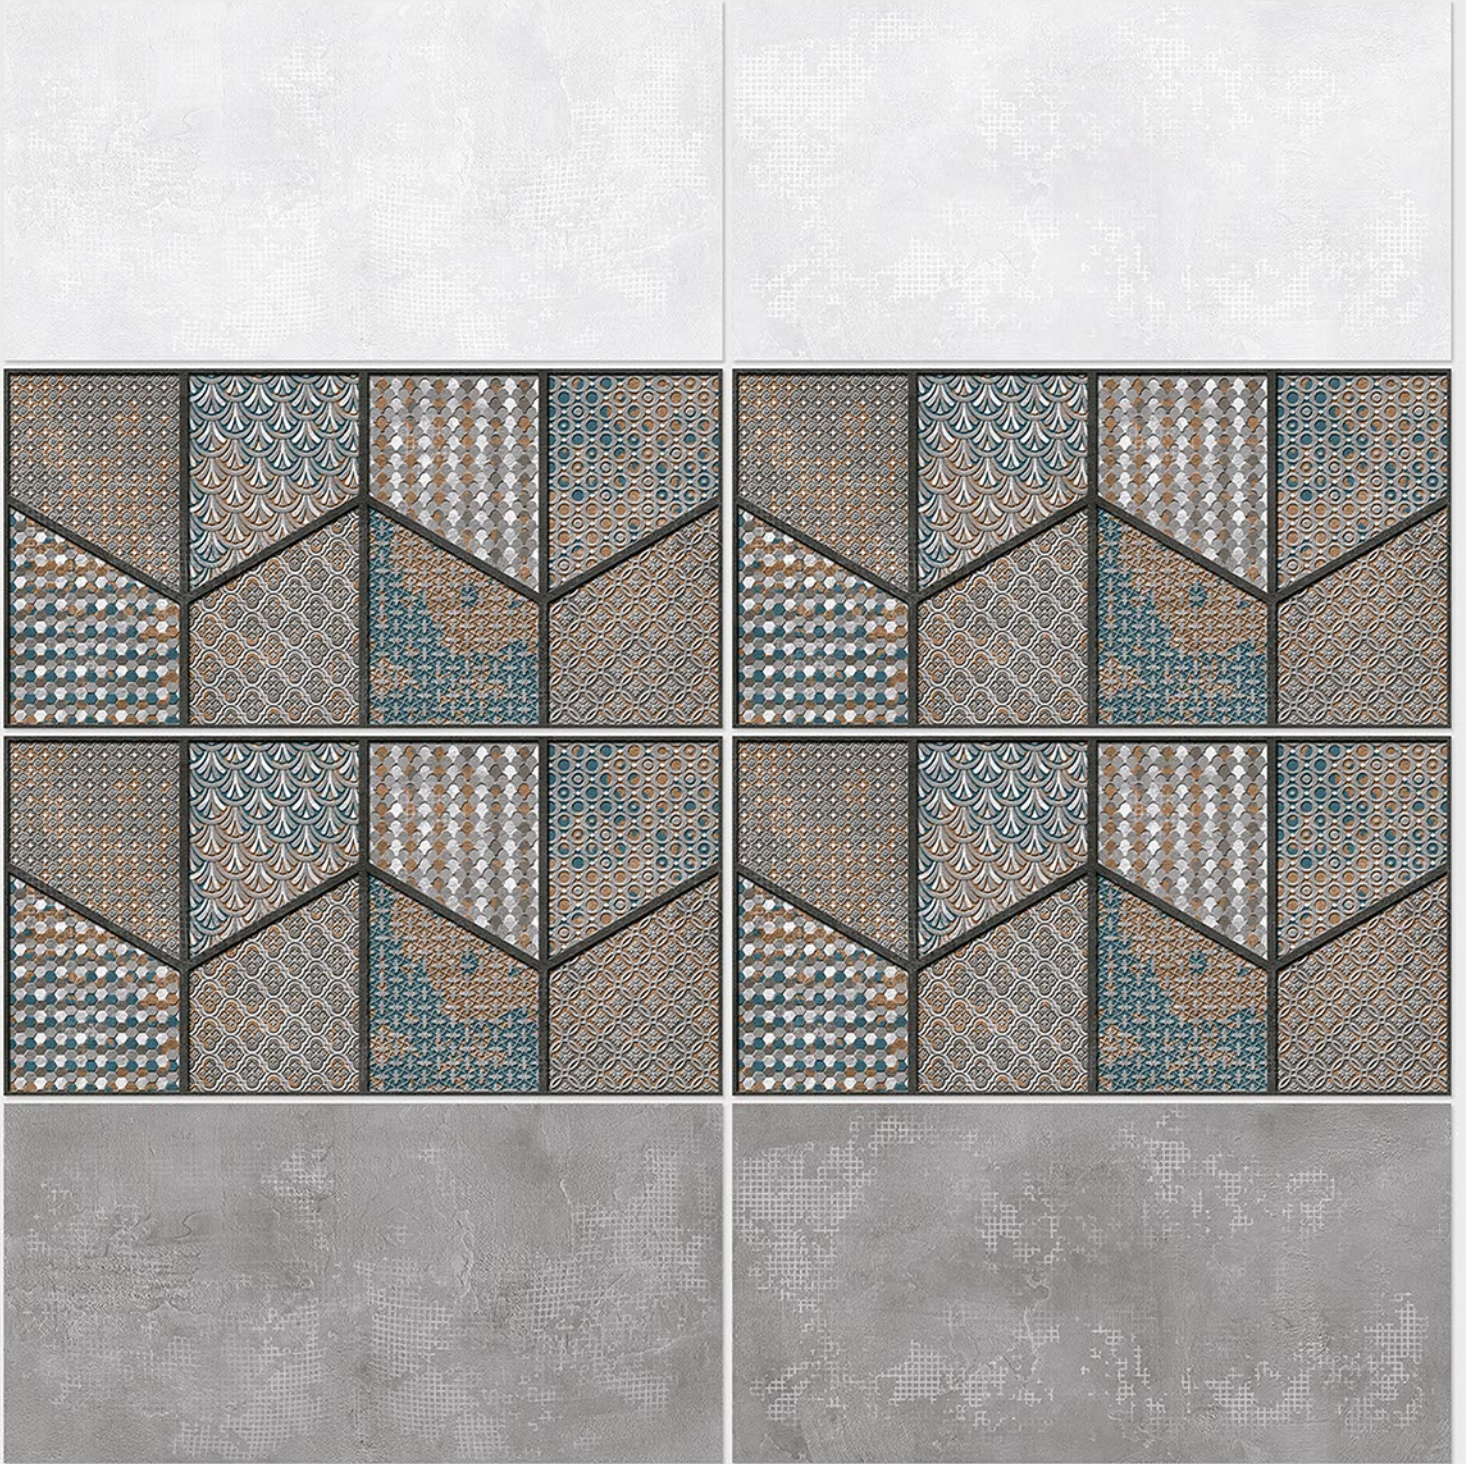

Tile Shown
4034