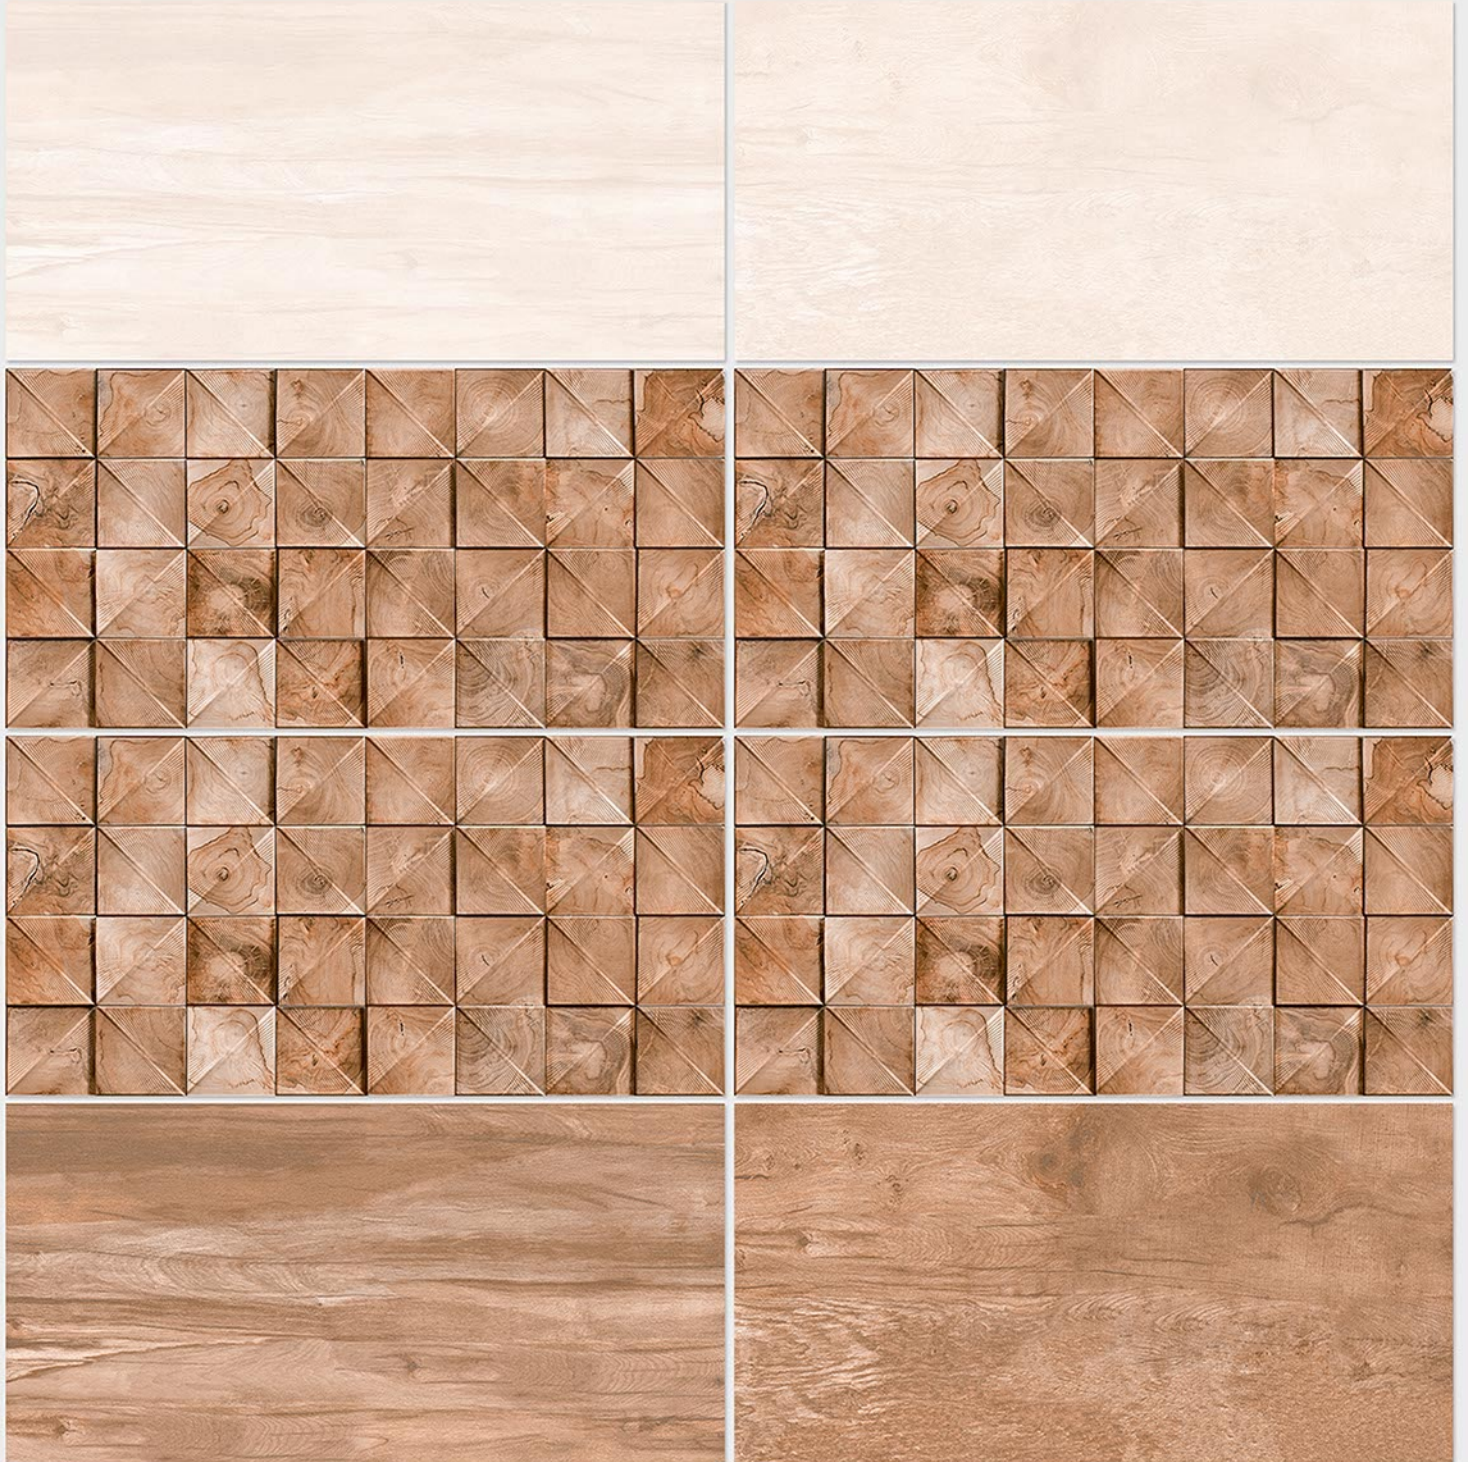

DIGITAL 300x
WALL TILES 600mm

Tile Shown
4027

resistant to salts | eco sustainable | fire proof | frost proof | random design

Finish: **Satin Matt**

4029 L

4029 HL 1

4029 D

DIGITAL 300x
WALL TILES 600mm