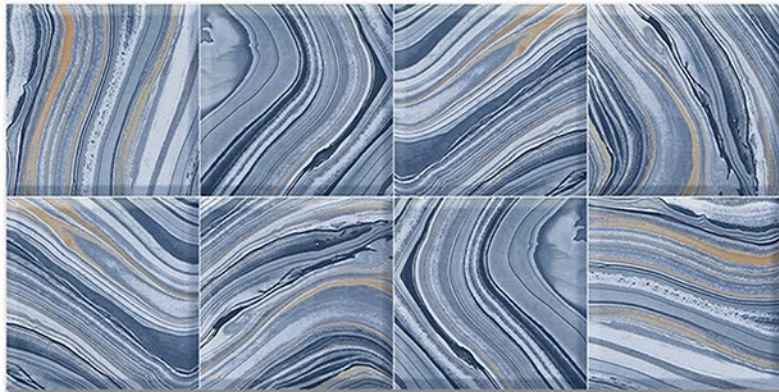

4150 HL 3

4150 D

DIGITAL 300x
WALL TILES 600mm

Tile Shown
4150

Tile Shown
4150

resistant to salts | eco sustainable | fire proof | frost proof | random design

Finish: **Satin Matt**

4151 L