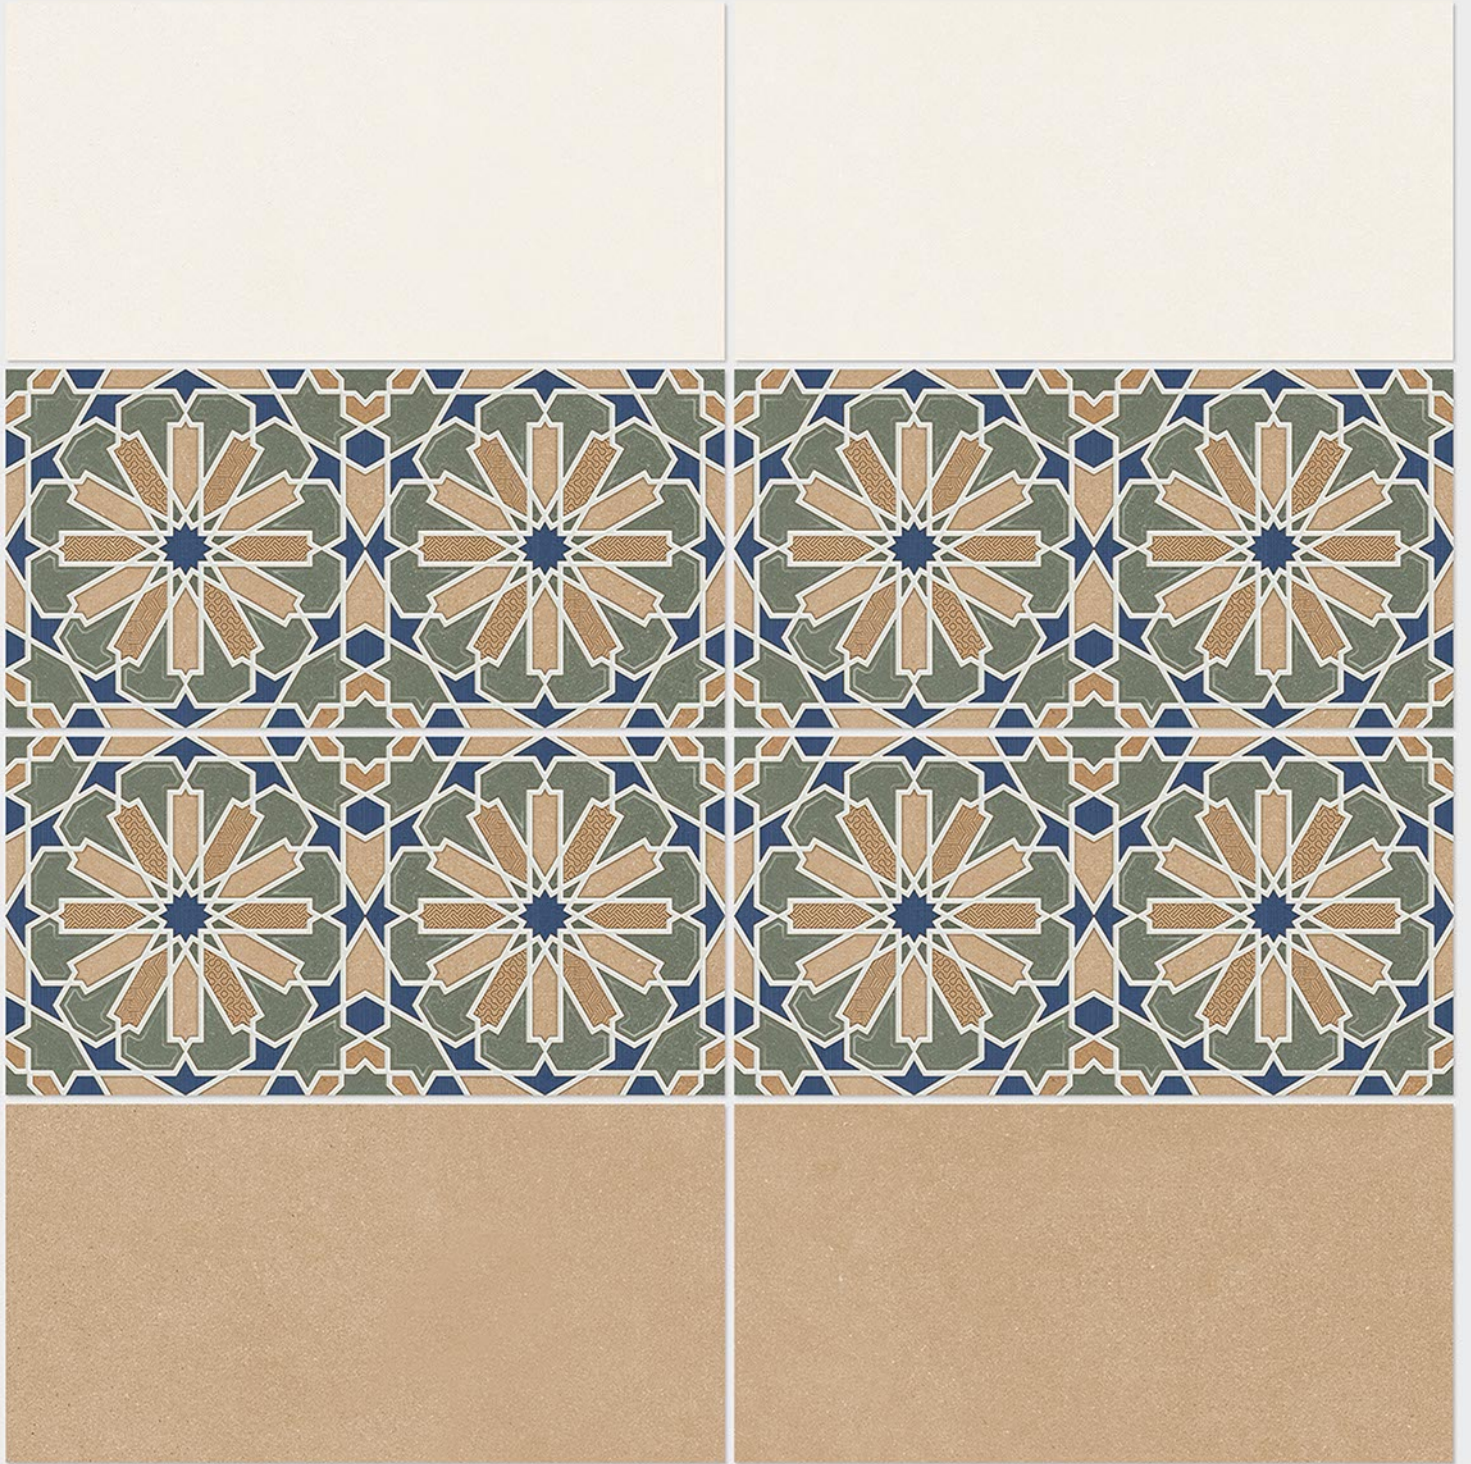

4165 D

Tile Shown
4165