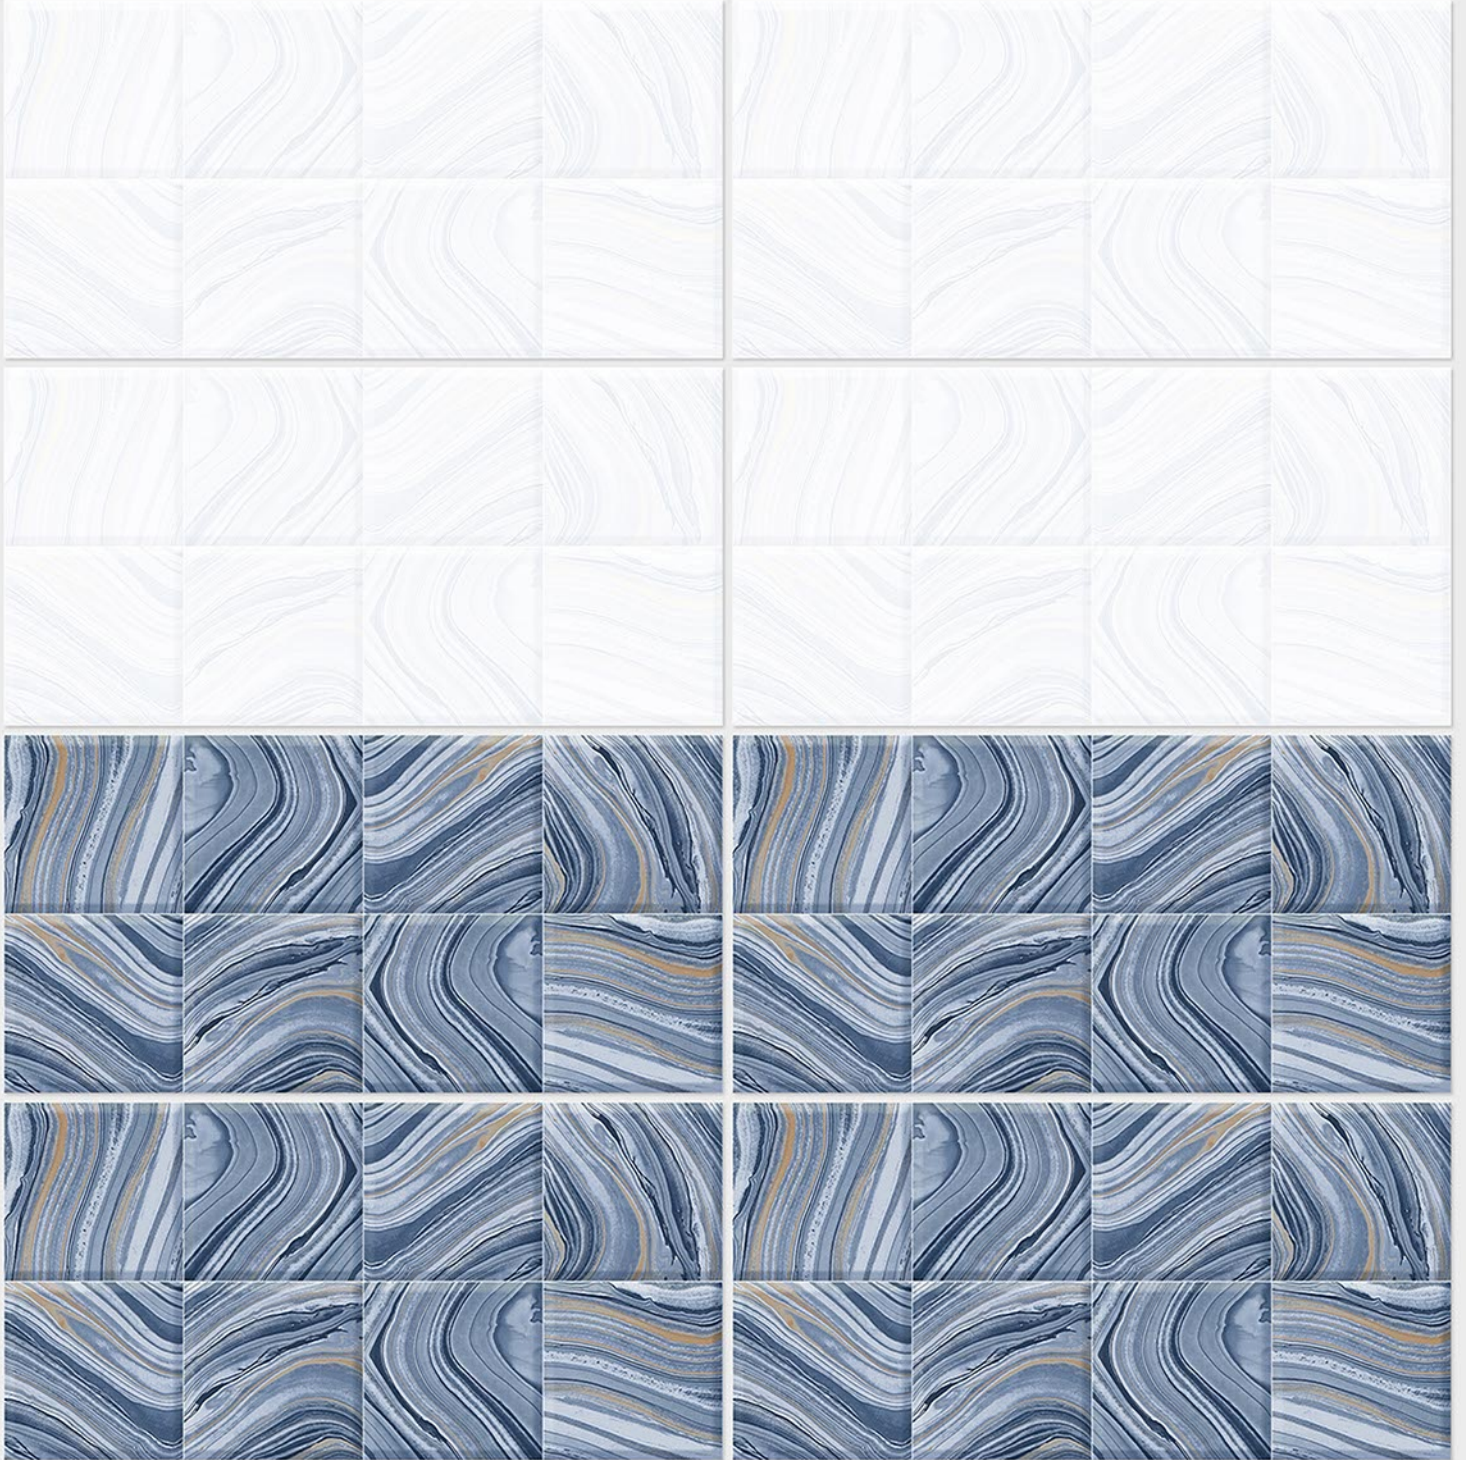

4151 D

Tile Shown
4151