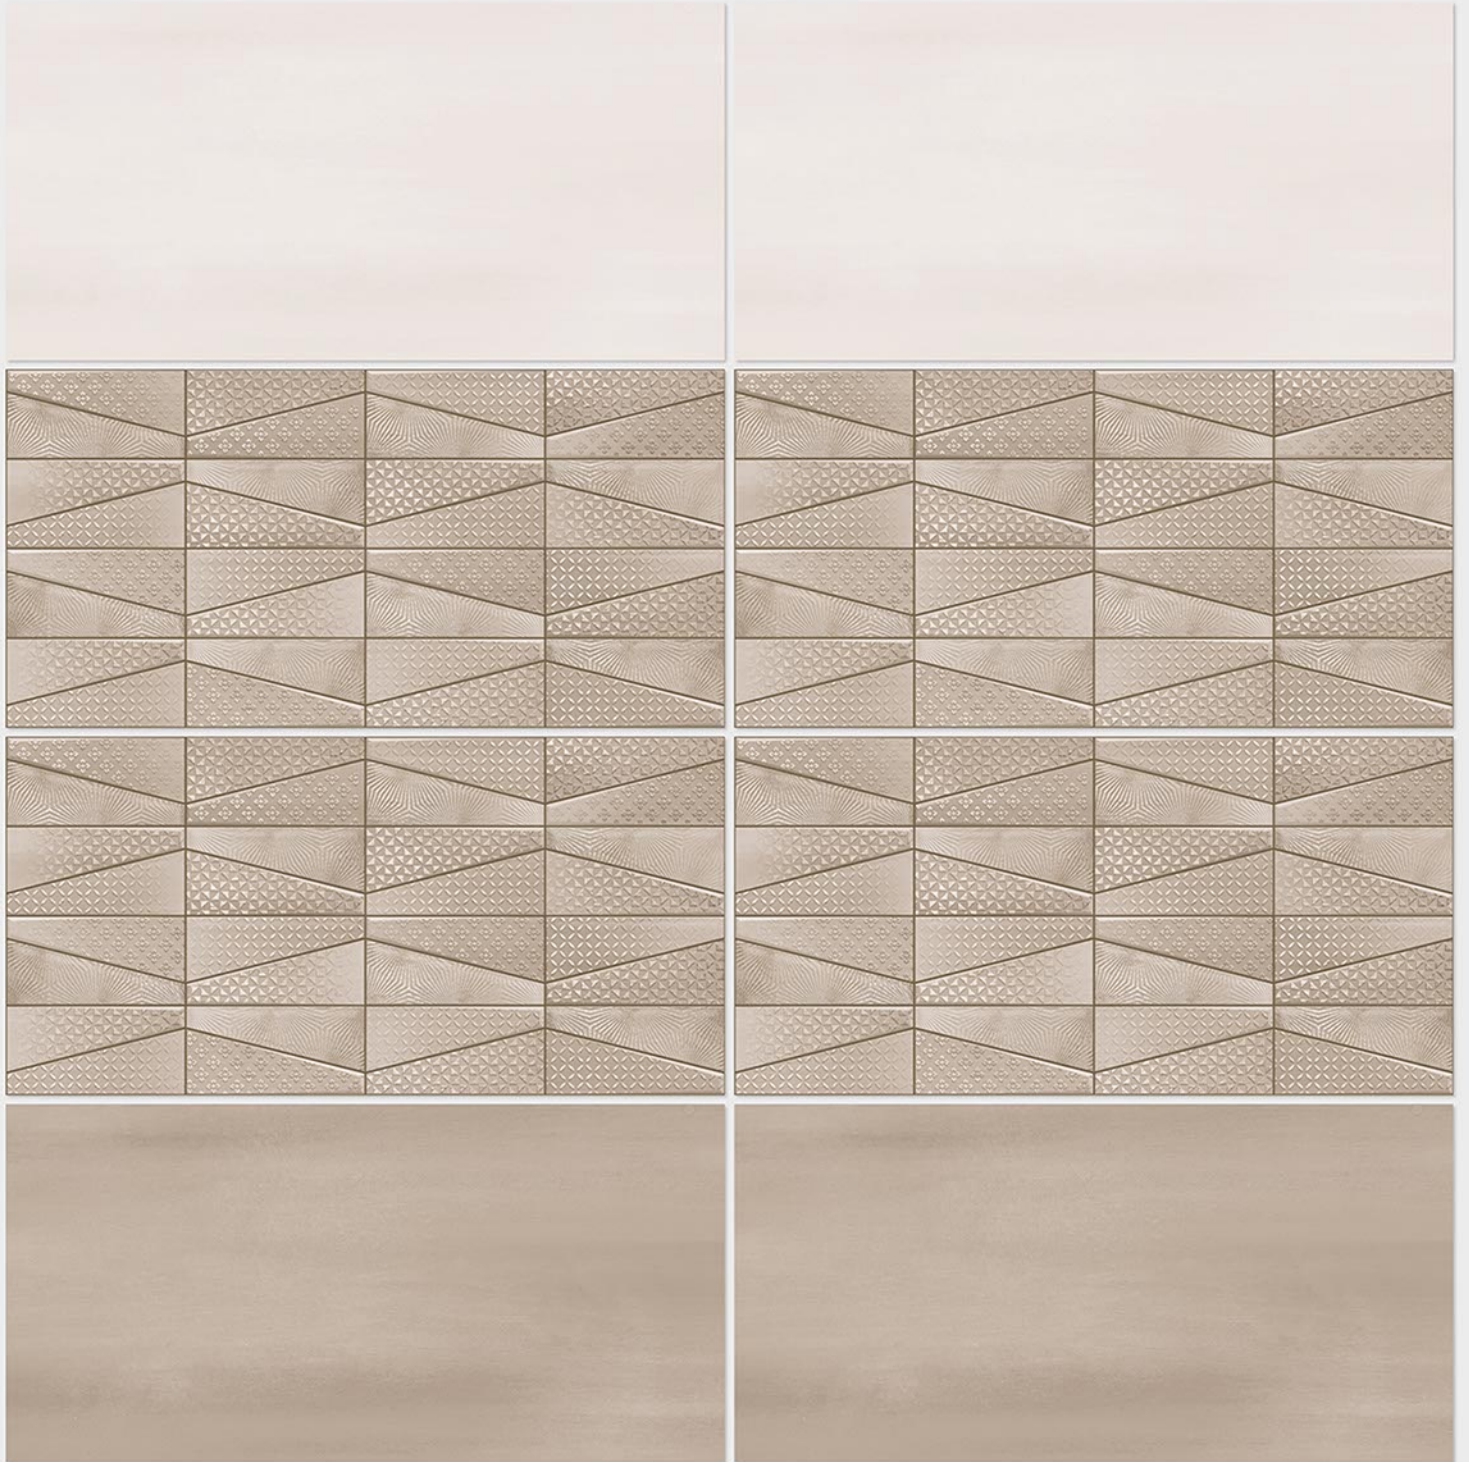

4167 D

Tile Shown
4167