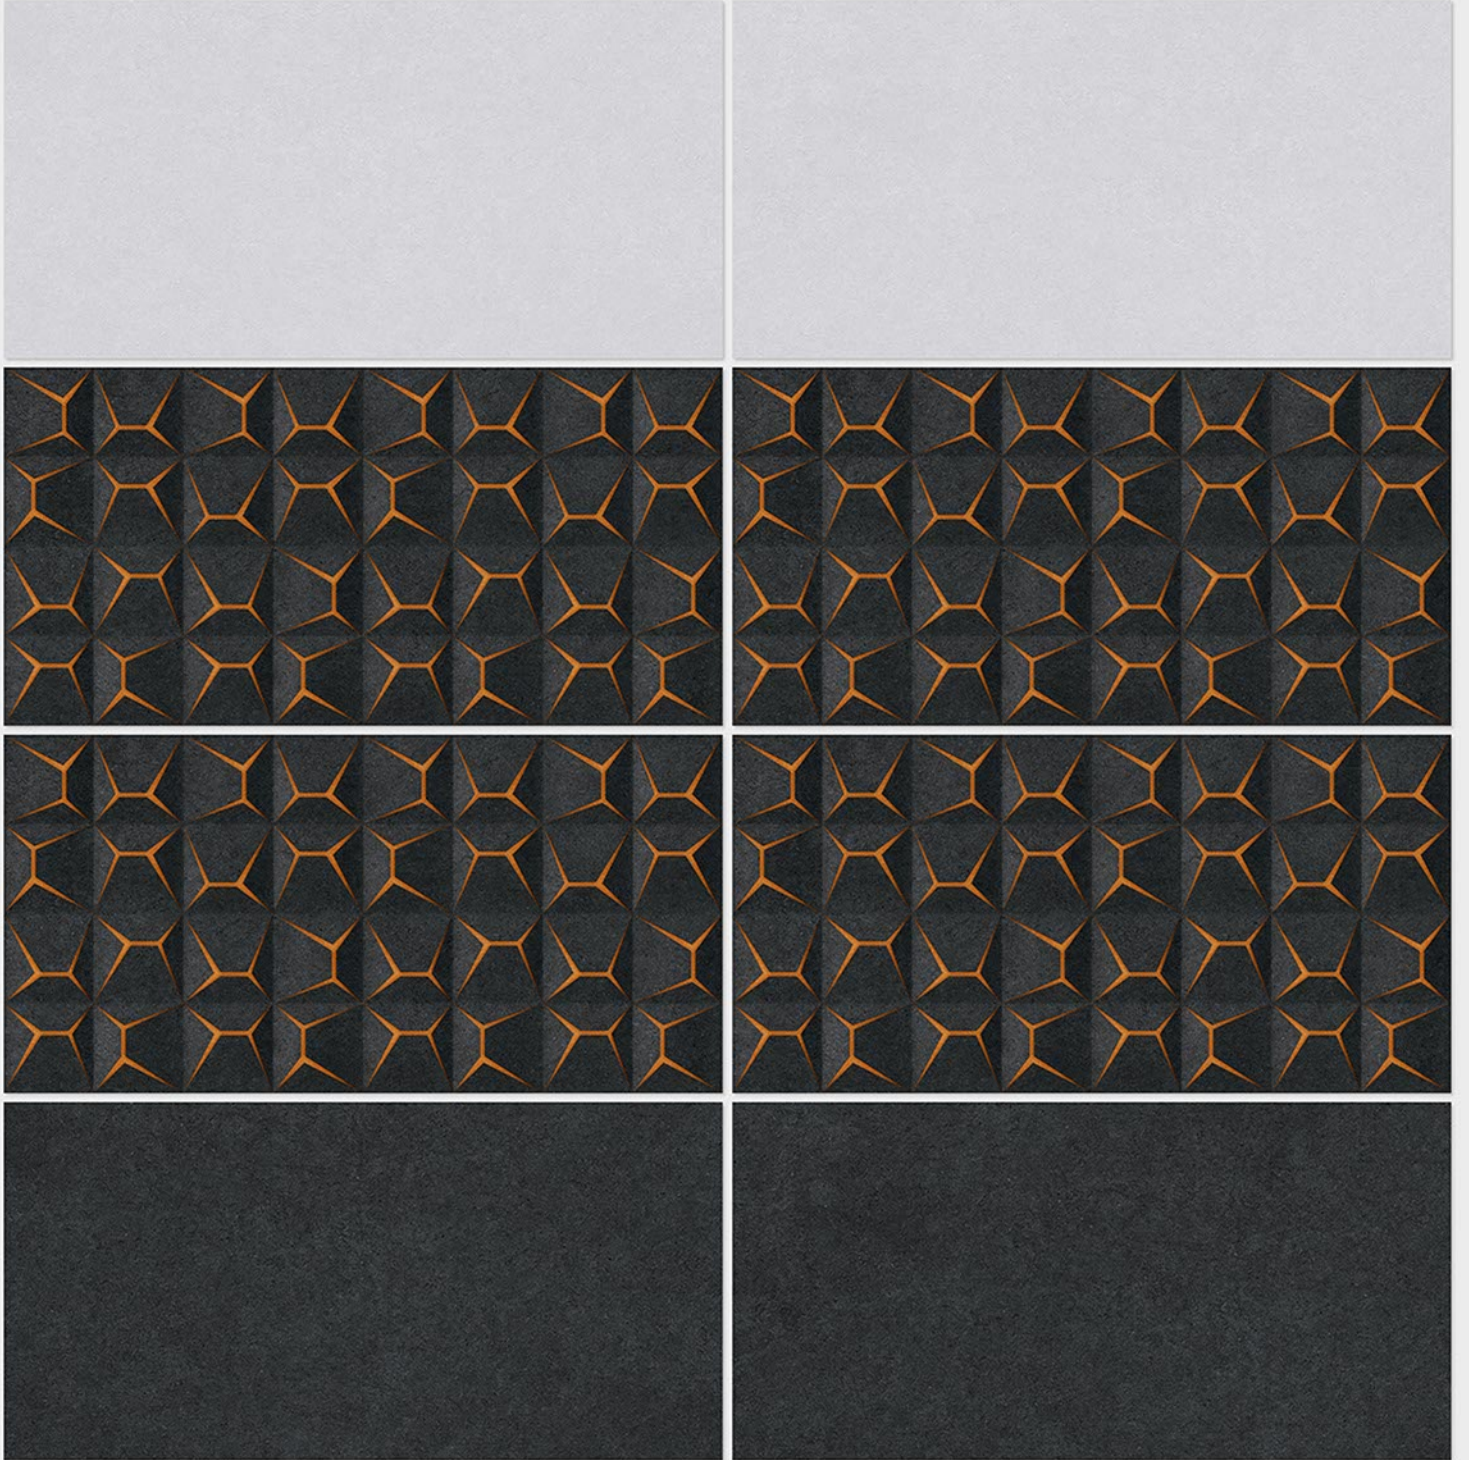

4142 D

Tile Shown
4142