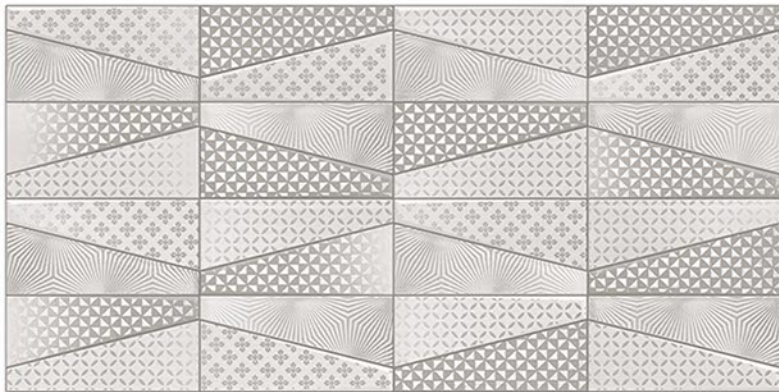

4165 HL 1

4165 D

DIGITAL 300x
WALL TILES 600mm

Tile Shown
4165

resistant to salts | eco sustainable | fire proof | frost proof | random design

Finish: **Satin Matt**

4166 L

4166 HL 1