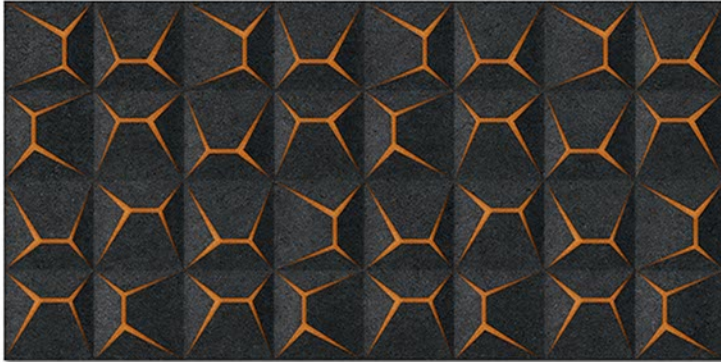

4142 L

4142 HL 1