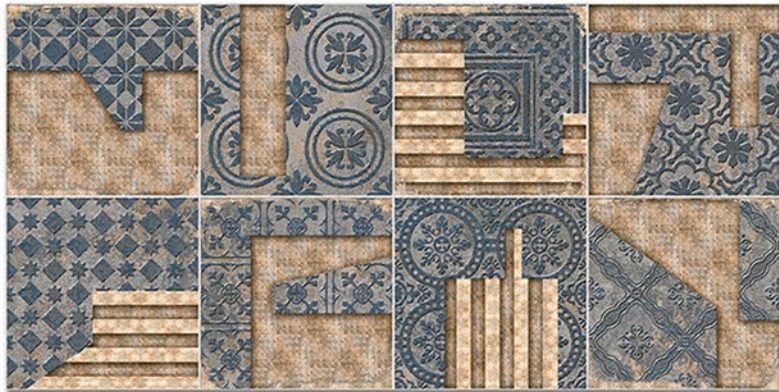

DIGITAL 300x
WALL TILES 600mm

Tile Shown
4142

Tile Shown
4142

resistant to salts | eco sustainable | fire proof | frost proof | random design

Finish: **Satin Matt**

4143 L

4143 HL 1

4143 D