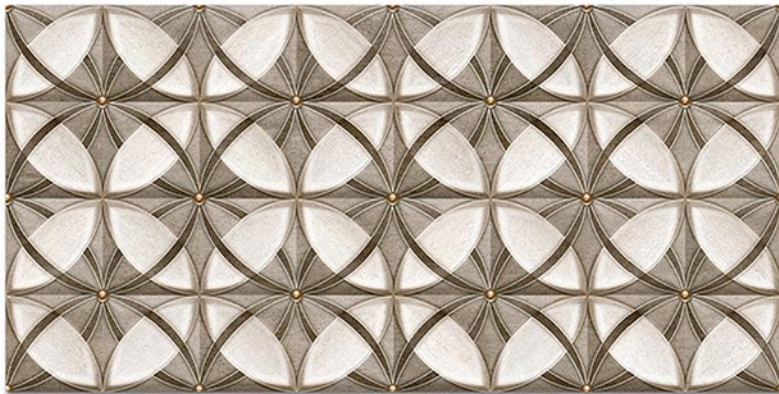

DIGITAL 300x
WALL TILES 600mm

Tile Shown
4121

resistant to salts | eco sustainable | fire proof | frost proof | random design

Finish: **Satin Matt**

4123 L

4123 HL 1

4123 D

DIGITAL 300x
WALL TILES 600mm