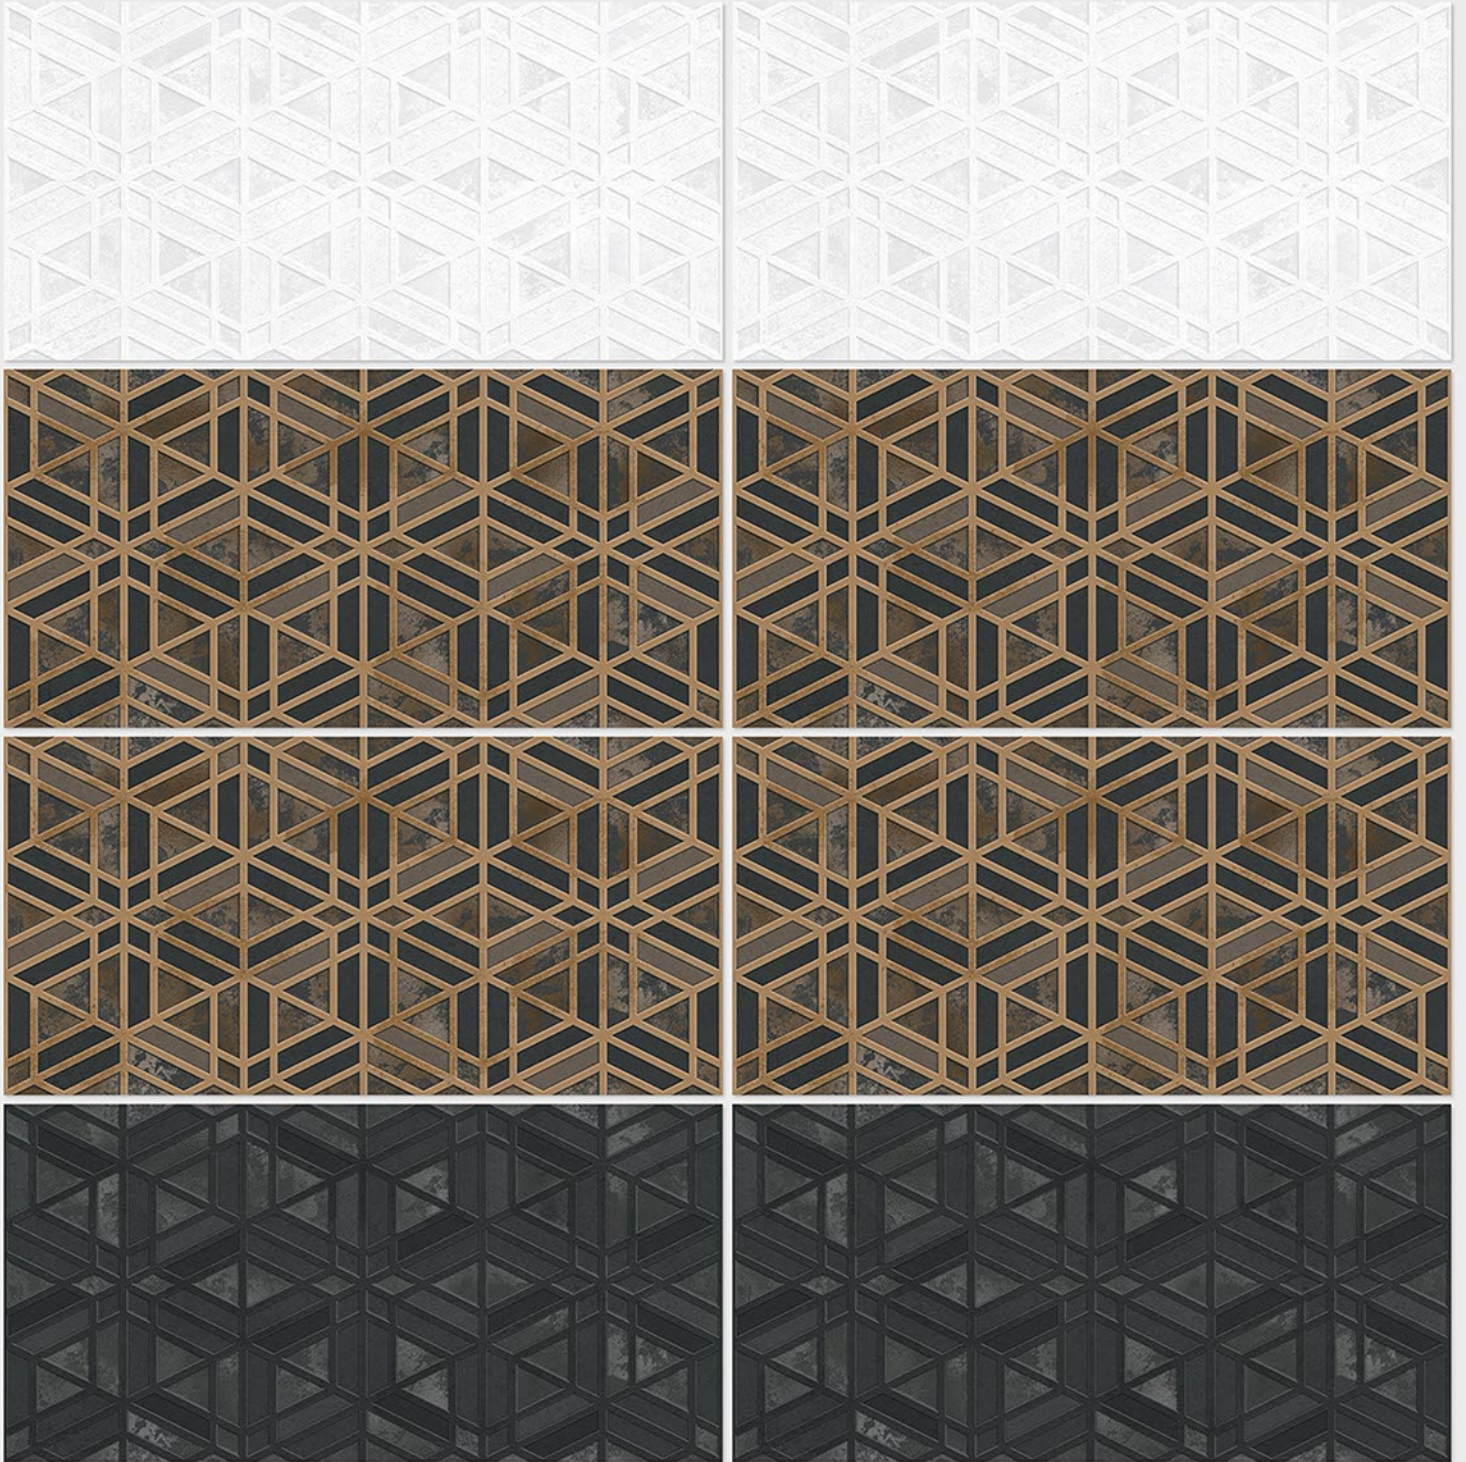

4159 D

Tile Shown
4159