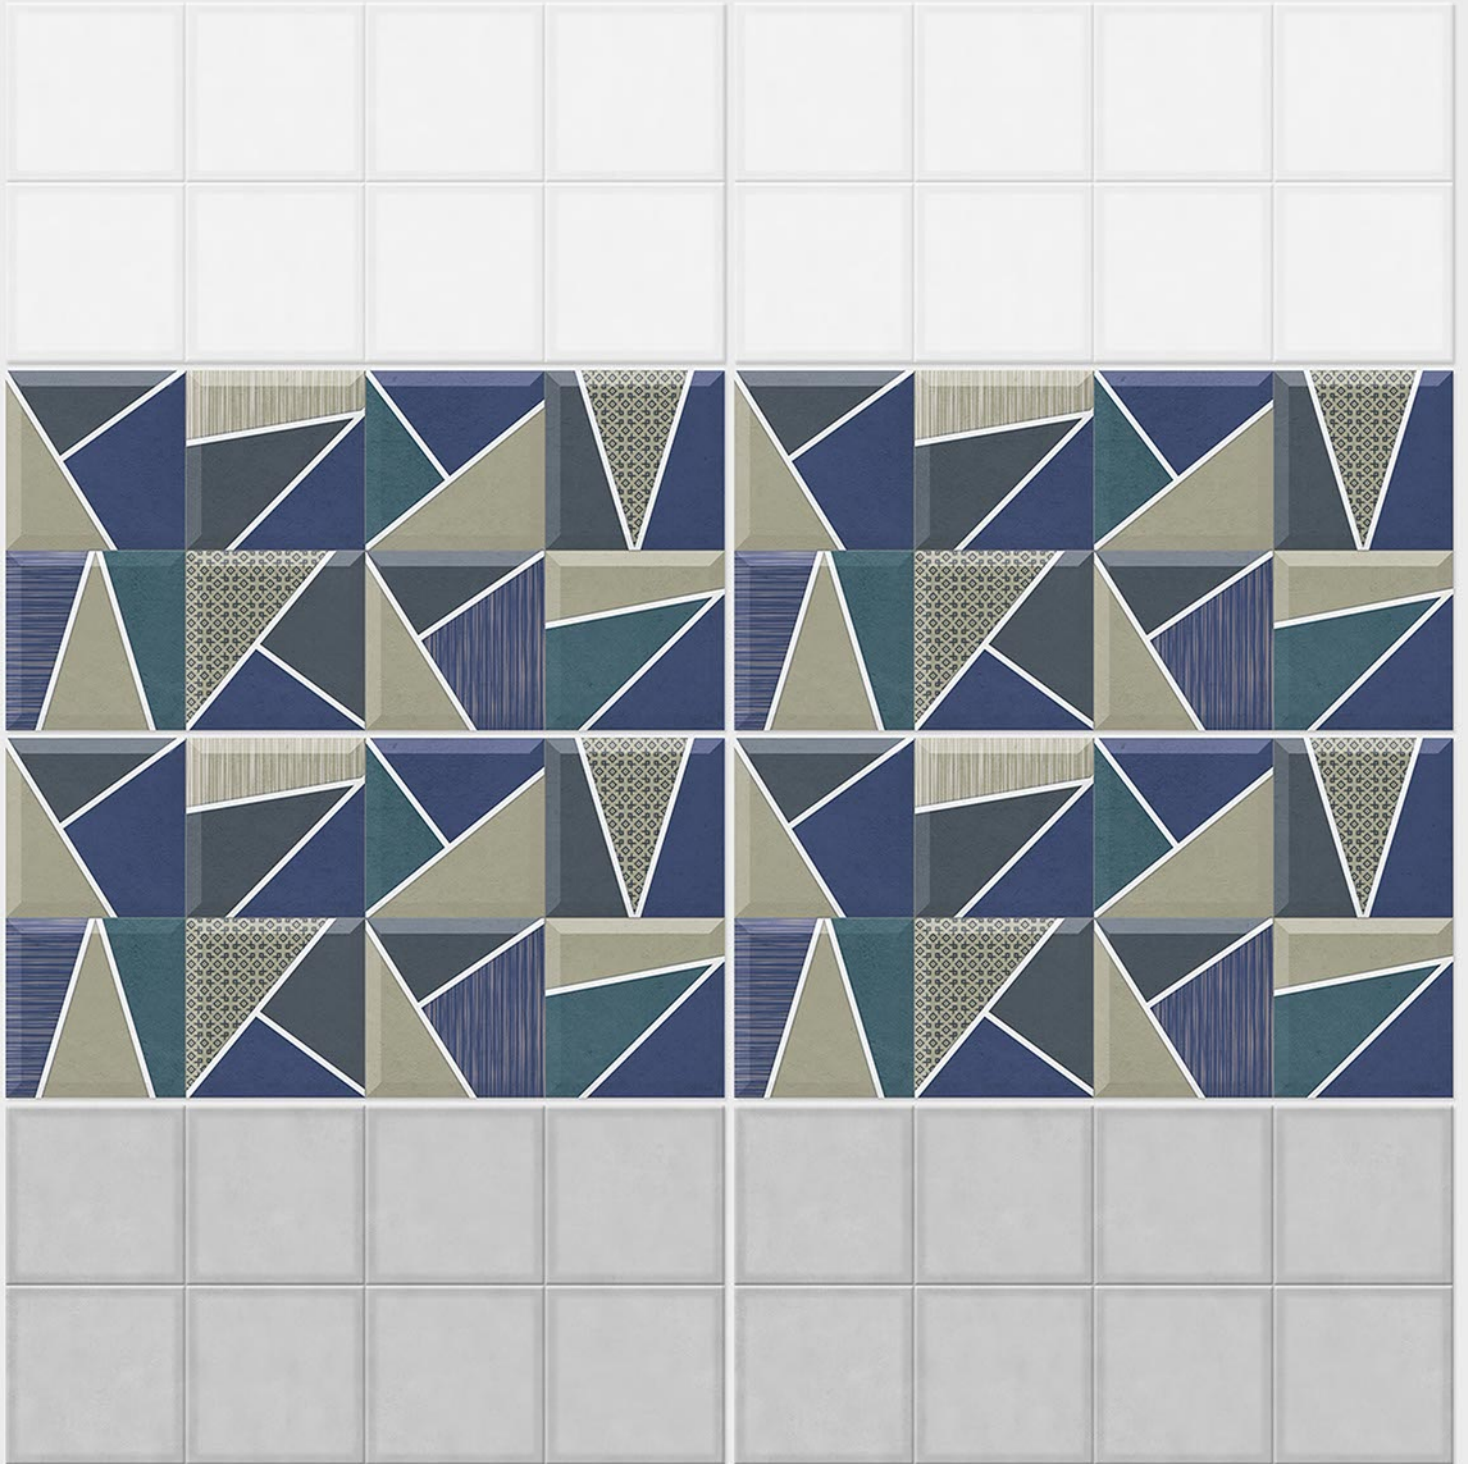

4150 HL 3

4150 D

DIGITAL 300x
WALL TILES 600mm

Tile Shown
4150

Tile Shown
4150

resistant to salts | eco sustainable | fire proof | frost proof | random design

Finish: **Satin Matt**

4151 L