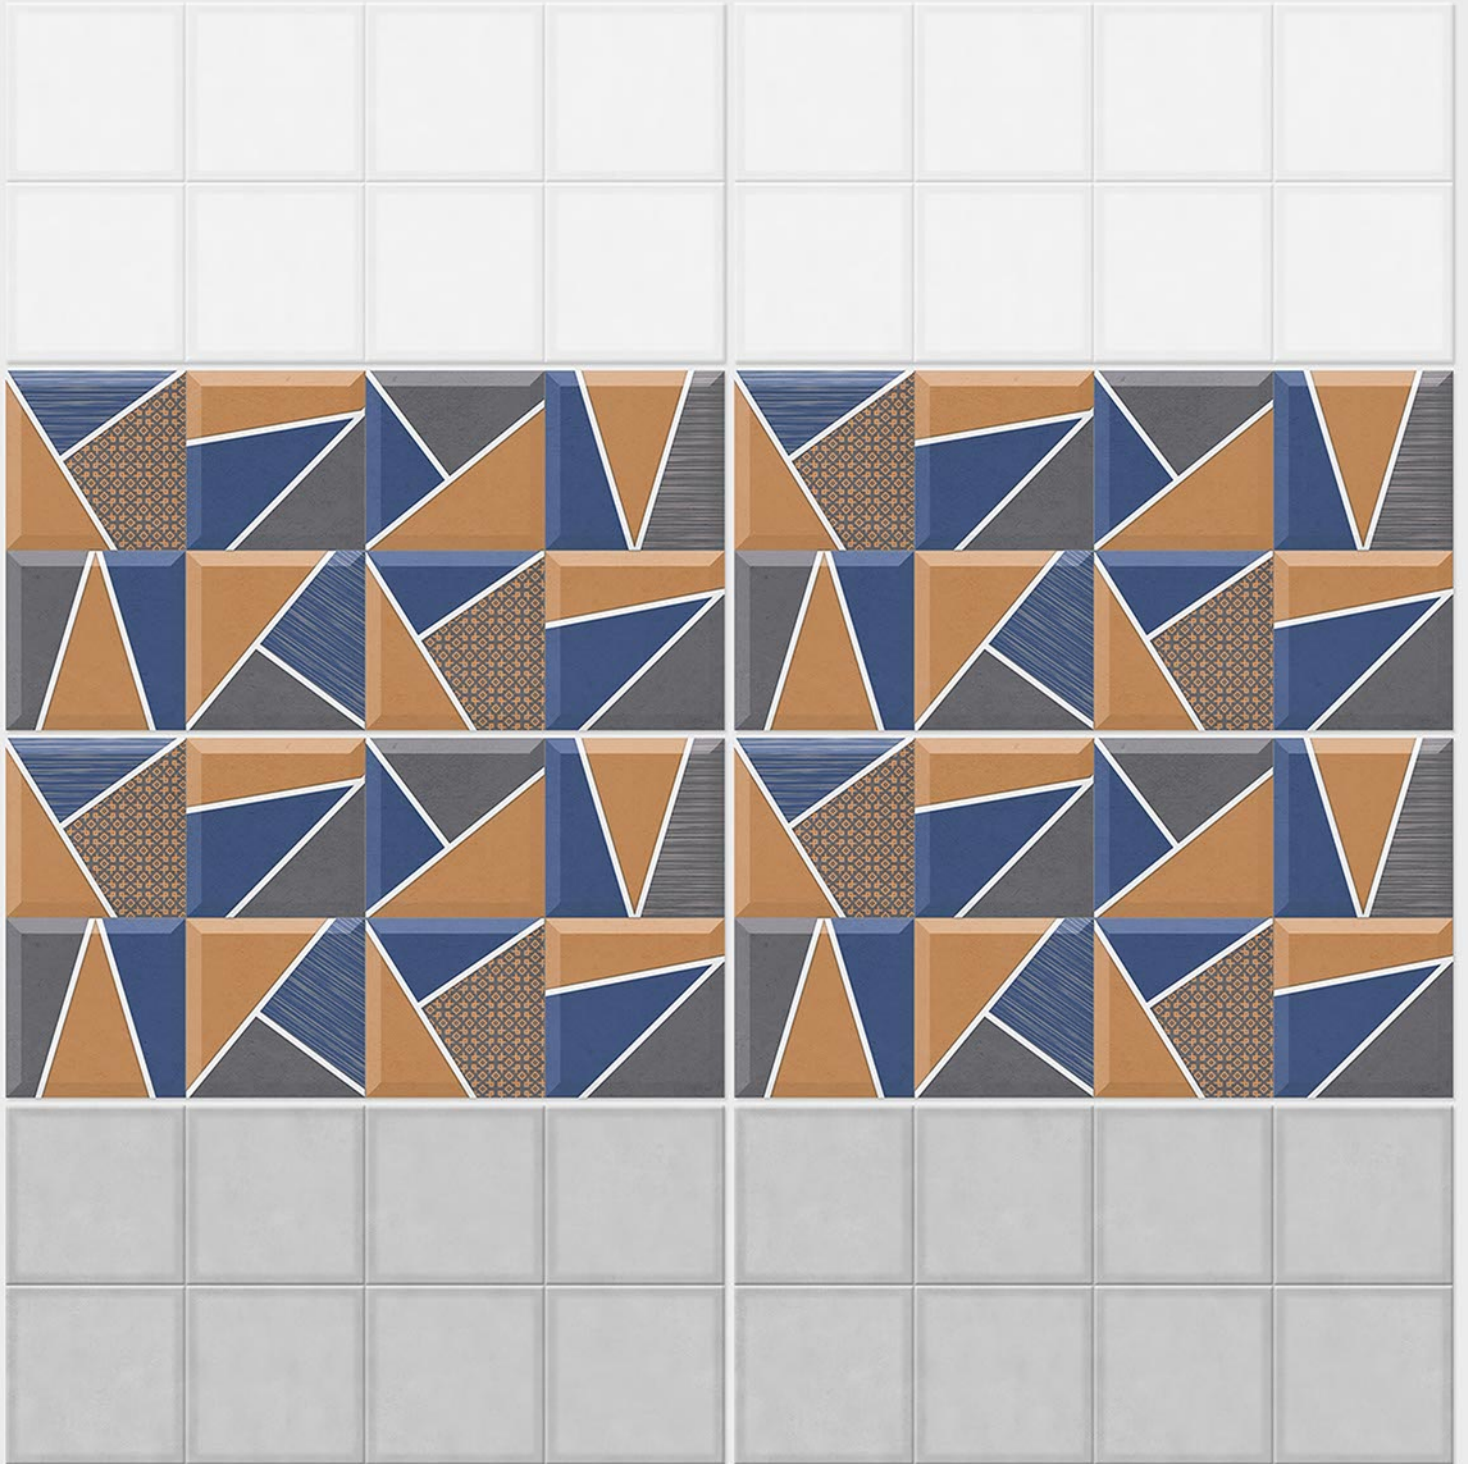

4150 D

Tile Shown
4150