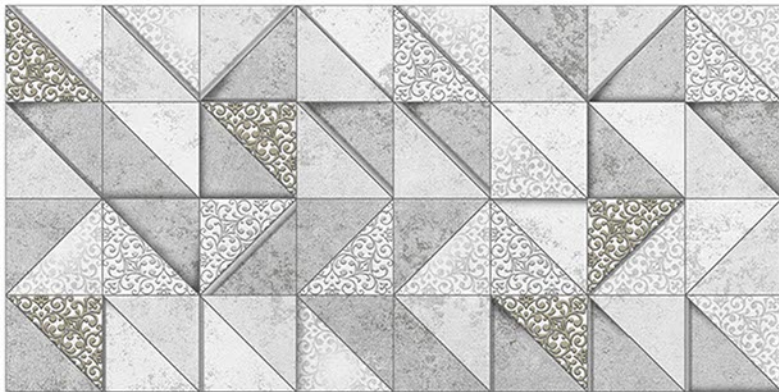

Tile Shown
4155

resistant to salts | eco sustainable | fire proof | frost proof | random design

Finish: **Satin Matt**

4156 L

4156 HL 1

4156 D

DIGITAL 300x
WALL TILES 600mm

Tile Shown
4156