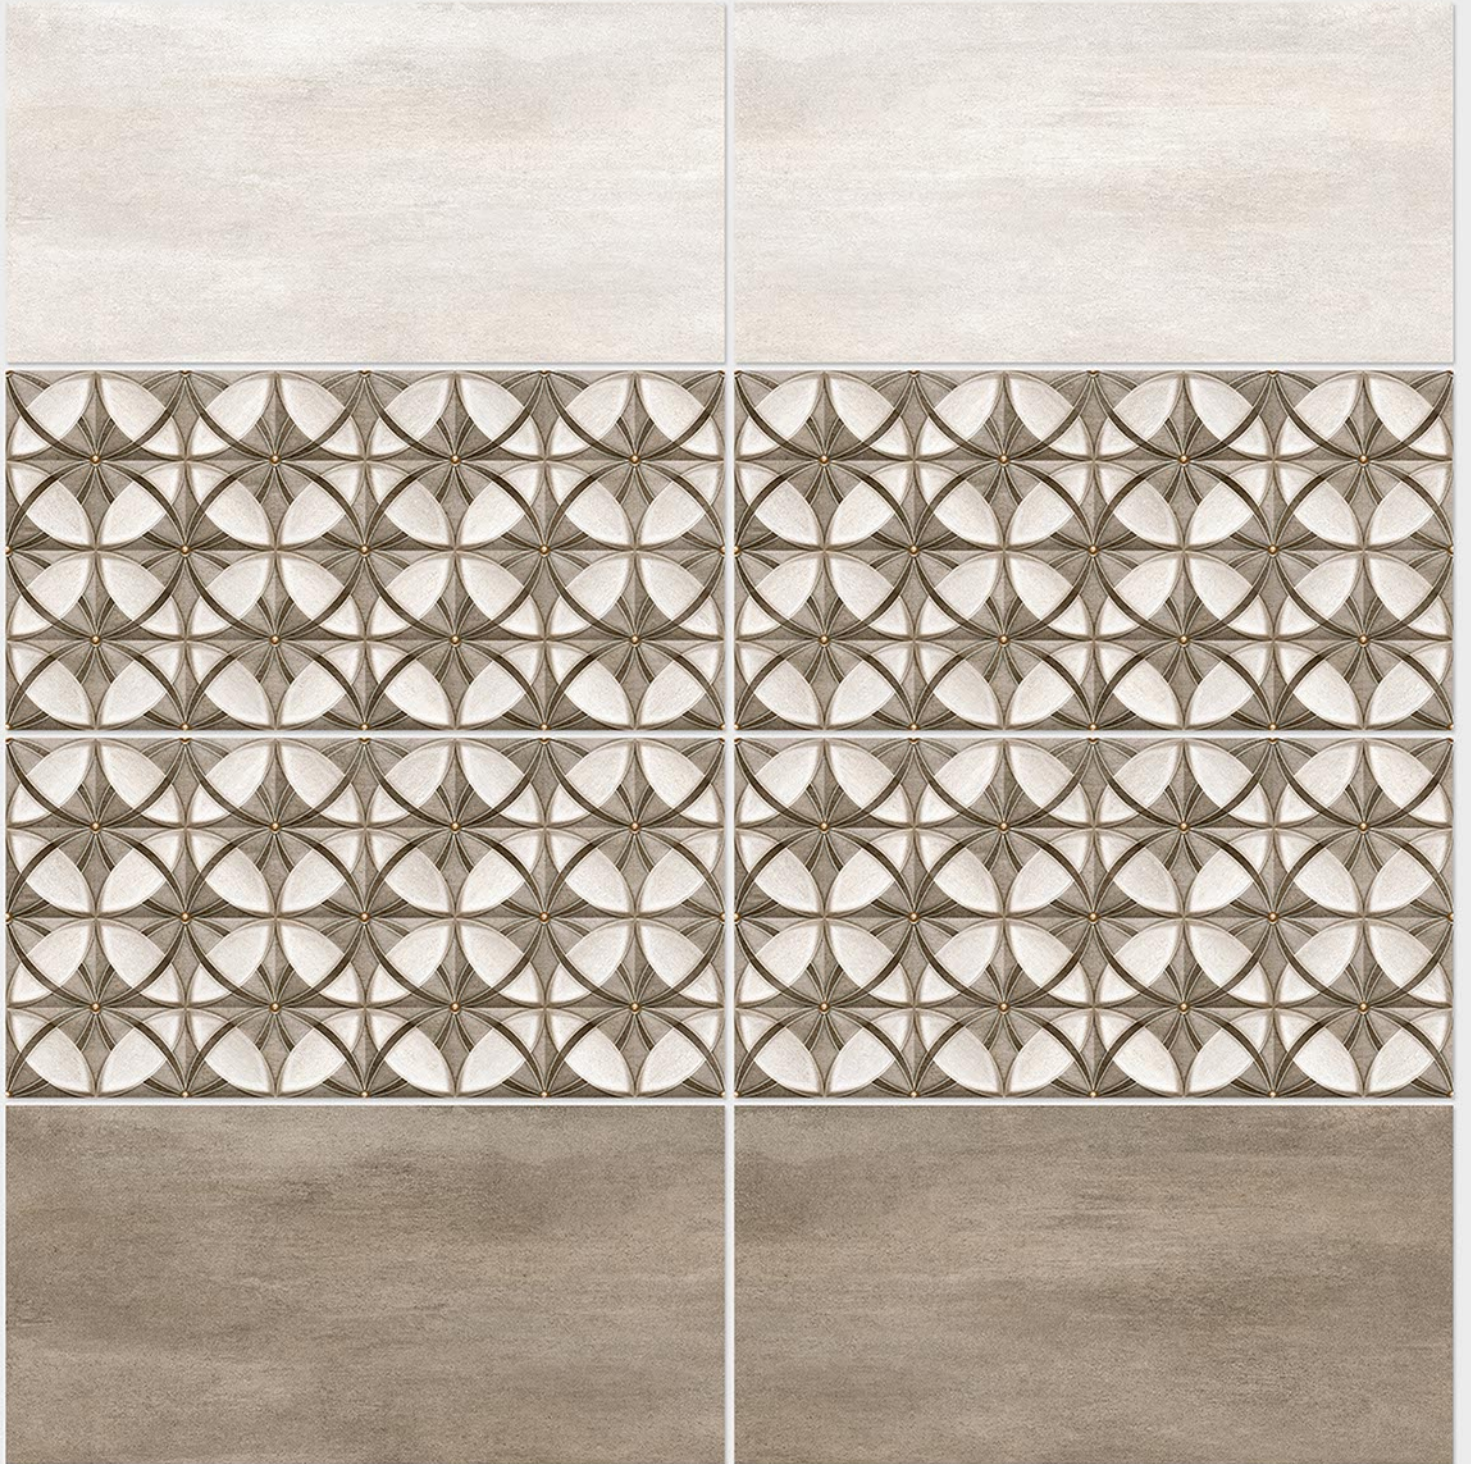

DIGITAL 300x
WALL TILES 600mm

Tile Shown
4121

resistant to salts | eco sustainable | fire proof | frost proof | random design

Finish: **Satin Matt**

4123 L

4123 HL 1

4123 D

DIGITAL 300x
WALL TILES 600mm