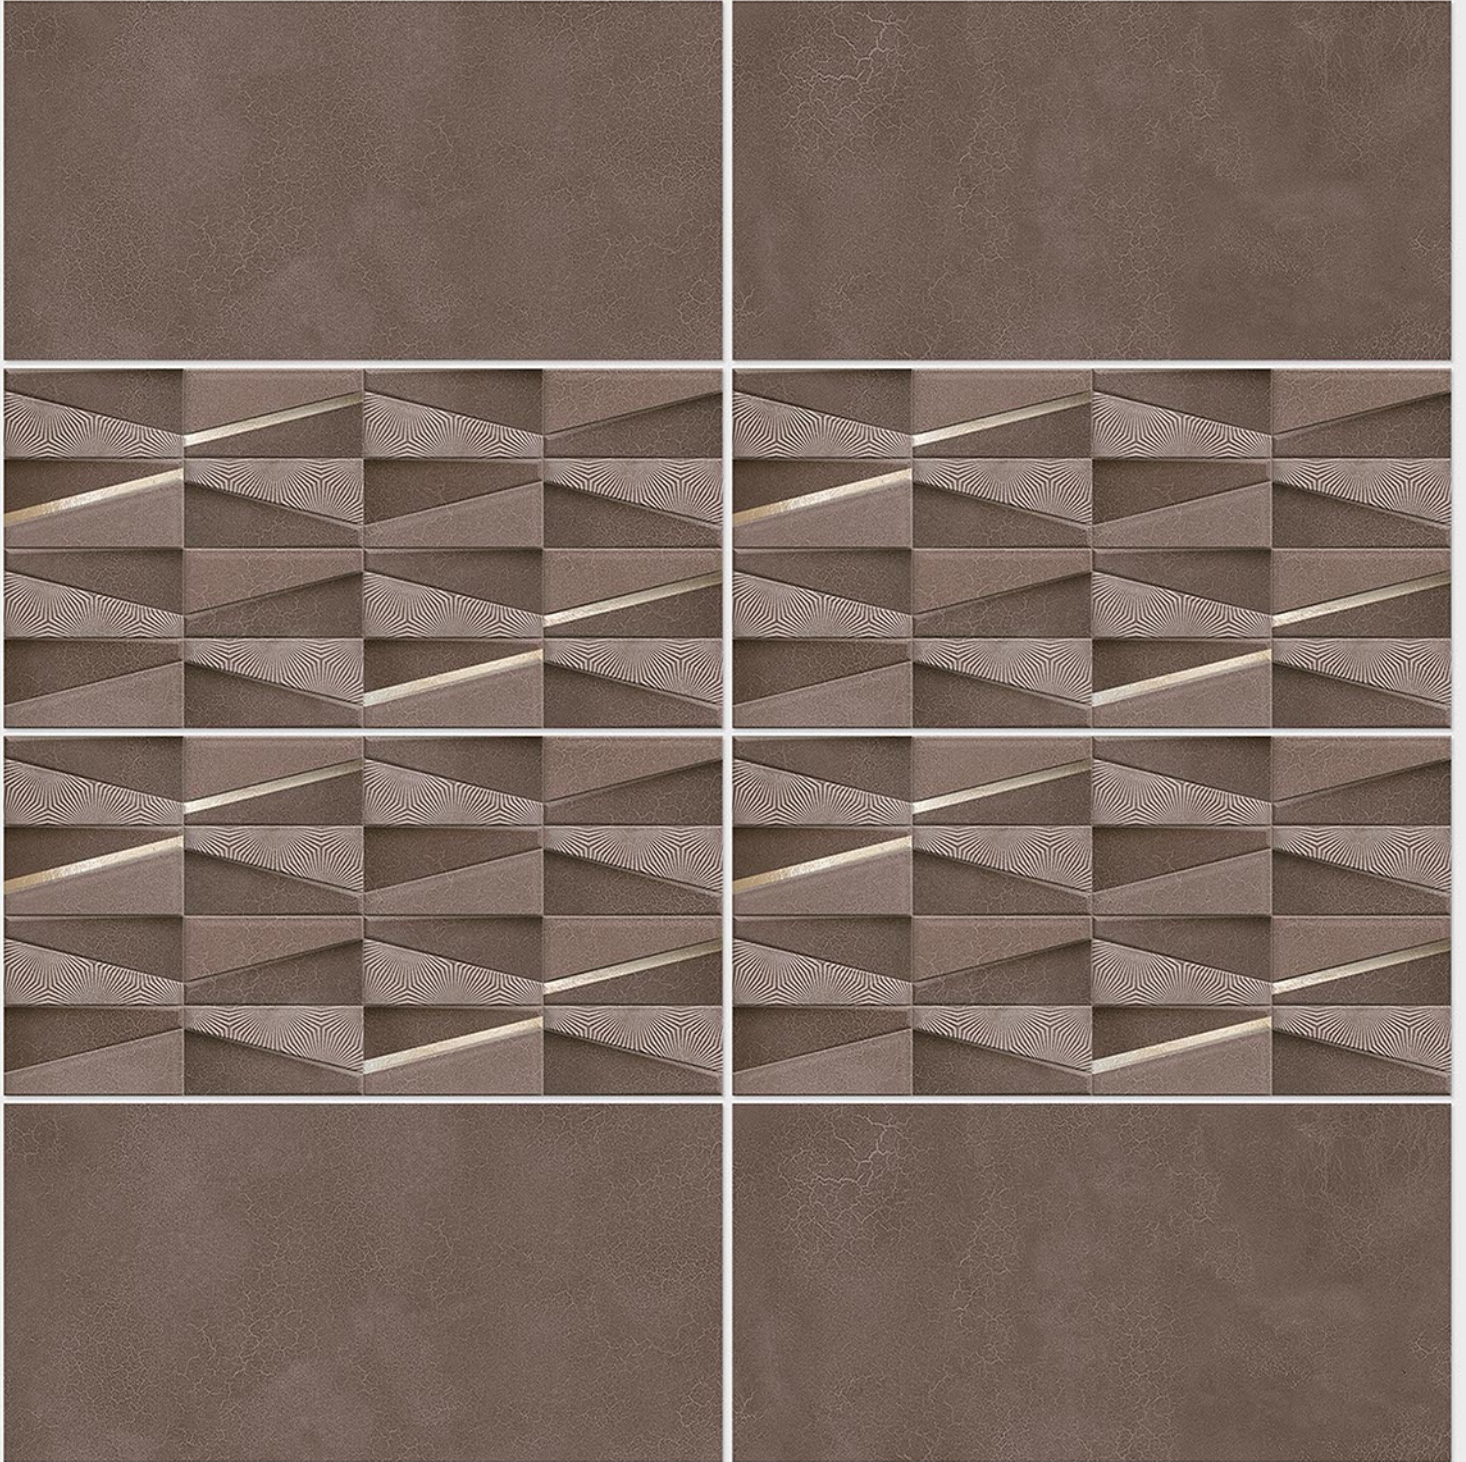

Finish: **Satin Matt**

4127 D

4127 HL 1

4127 D

DIGITAL 300x
WALL TILES 600mm

Tile Shown
4127

resistant to salts | eco sustainable | fire proof | frost proof | random design

Finish: **Satin Matt**