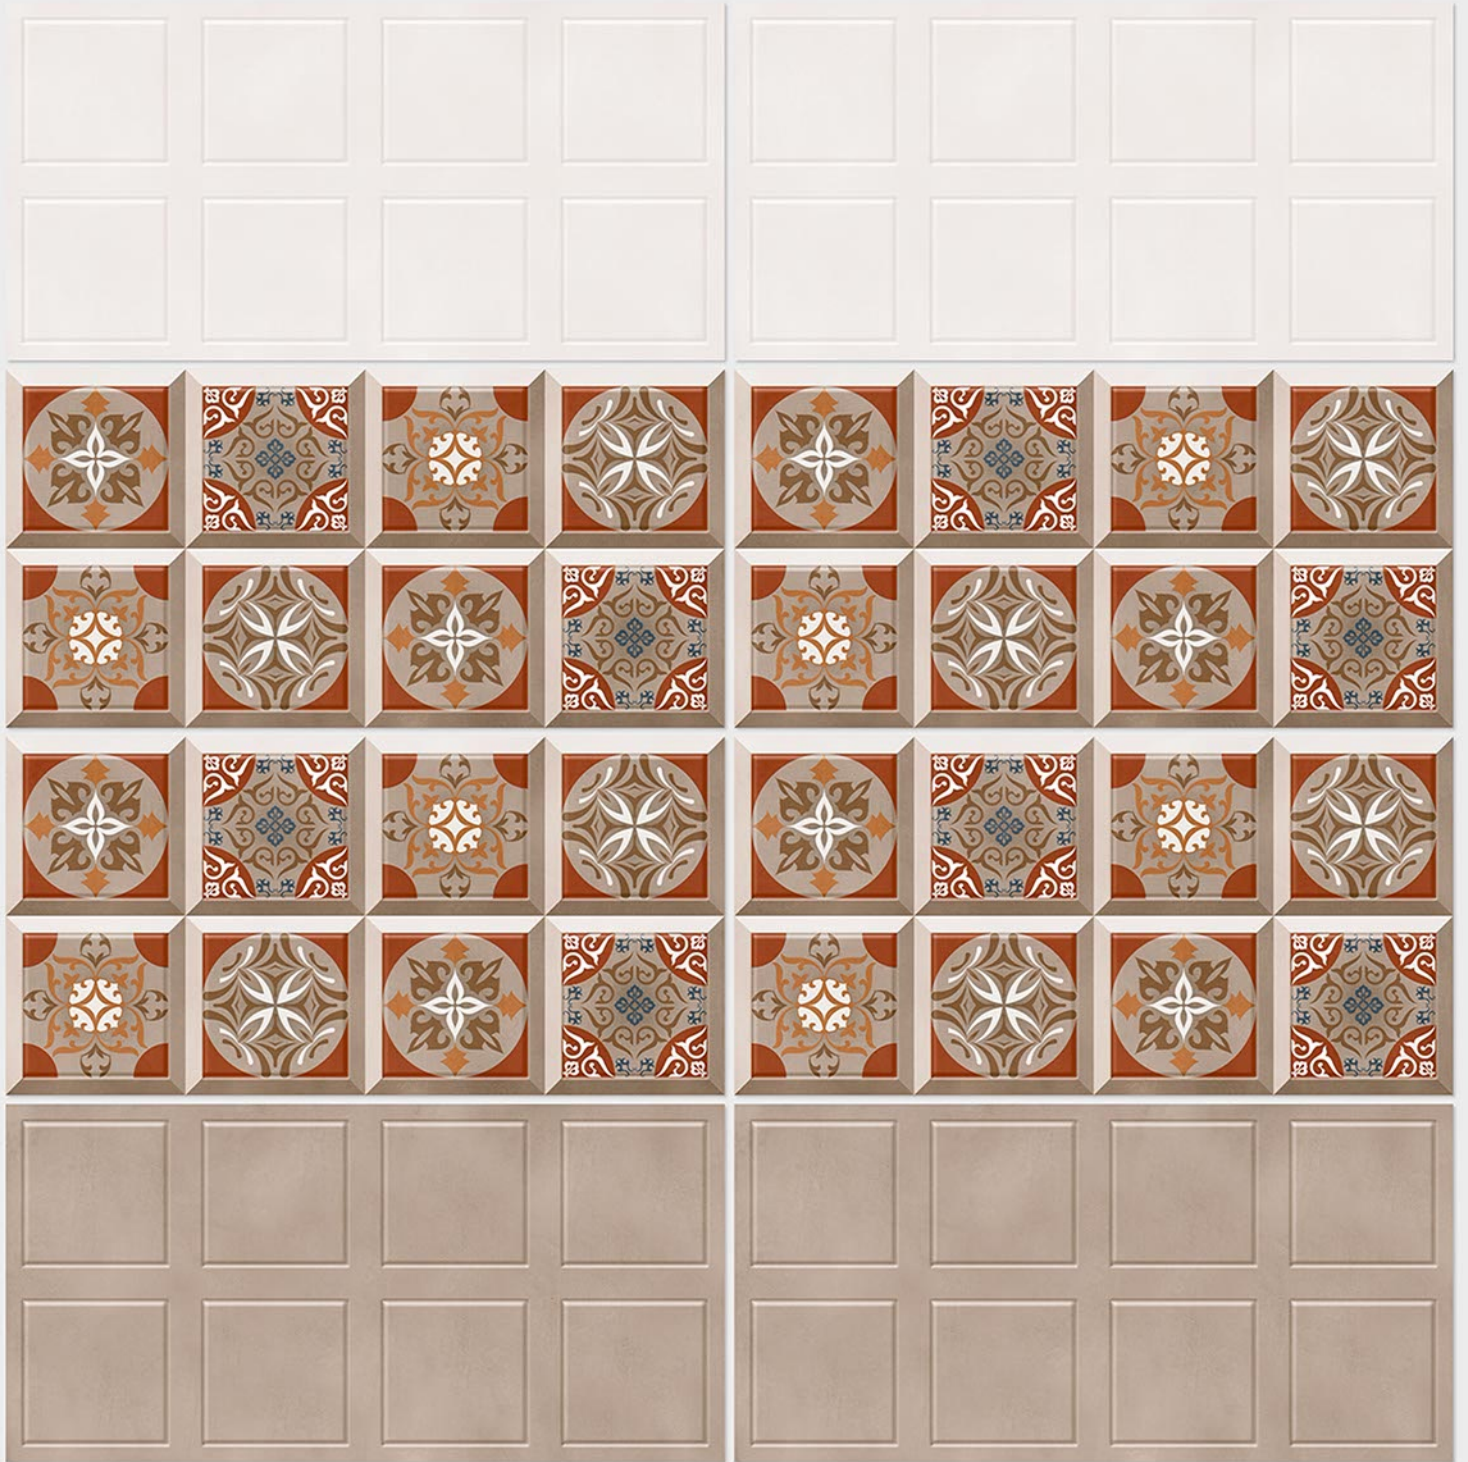

resistant to salts | eco sustainable | fire proof | frost proof | random design

Finish: **Satin Matt**

4148 L

4148 HL 1

4148 D

DIGITAL 300x
WALL TILES 600mm

Tile Shown
4148

resistant to salts | eco sustainable | fire proof | frost proof | random design