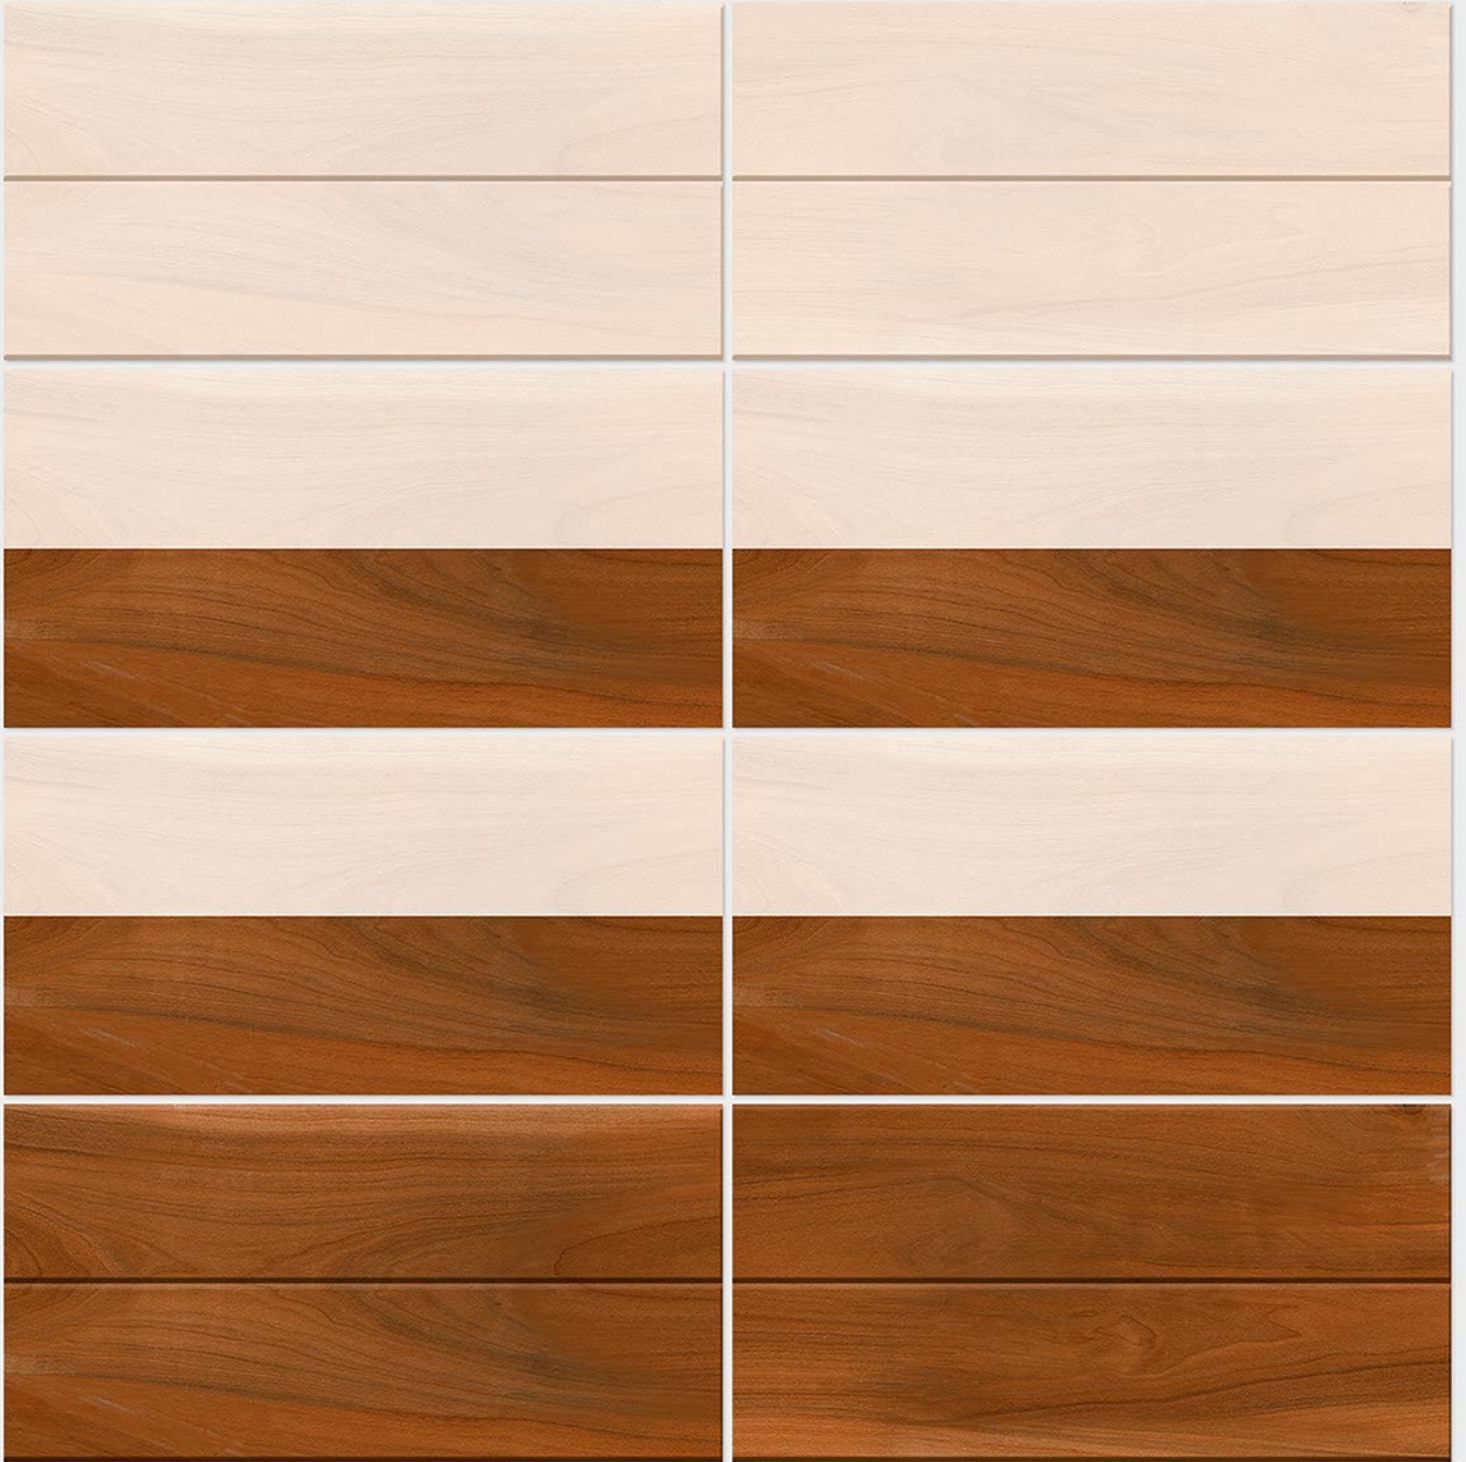

resistant to salts | eco sustainable | fire proof | frost proof | random design

Finish: **Satin Matt**

4160 L

4160 HL 3

4160 D

DIGITAL 300x
WALL TILES 600mm

Tile Shown
4160

resistant to salts | eco sustainable | fire proof | frost proof | random design