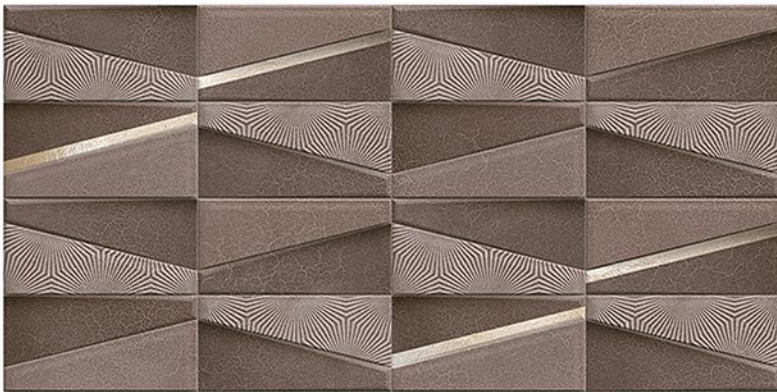

4127 D

4127 HL 1