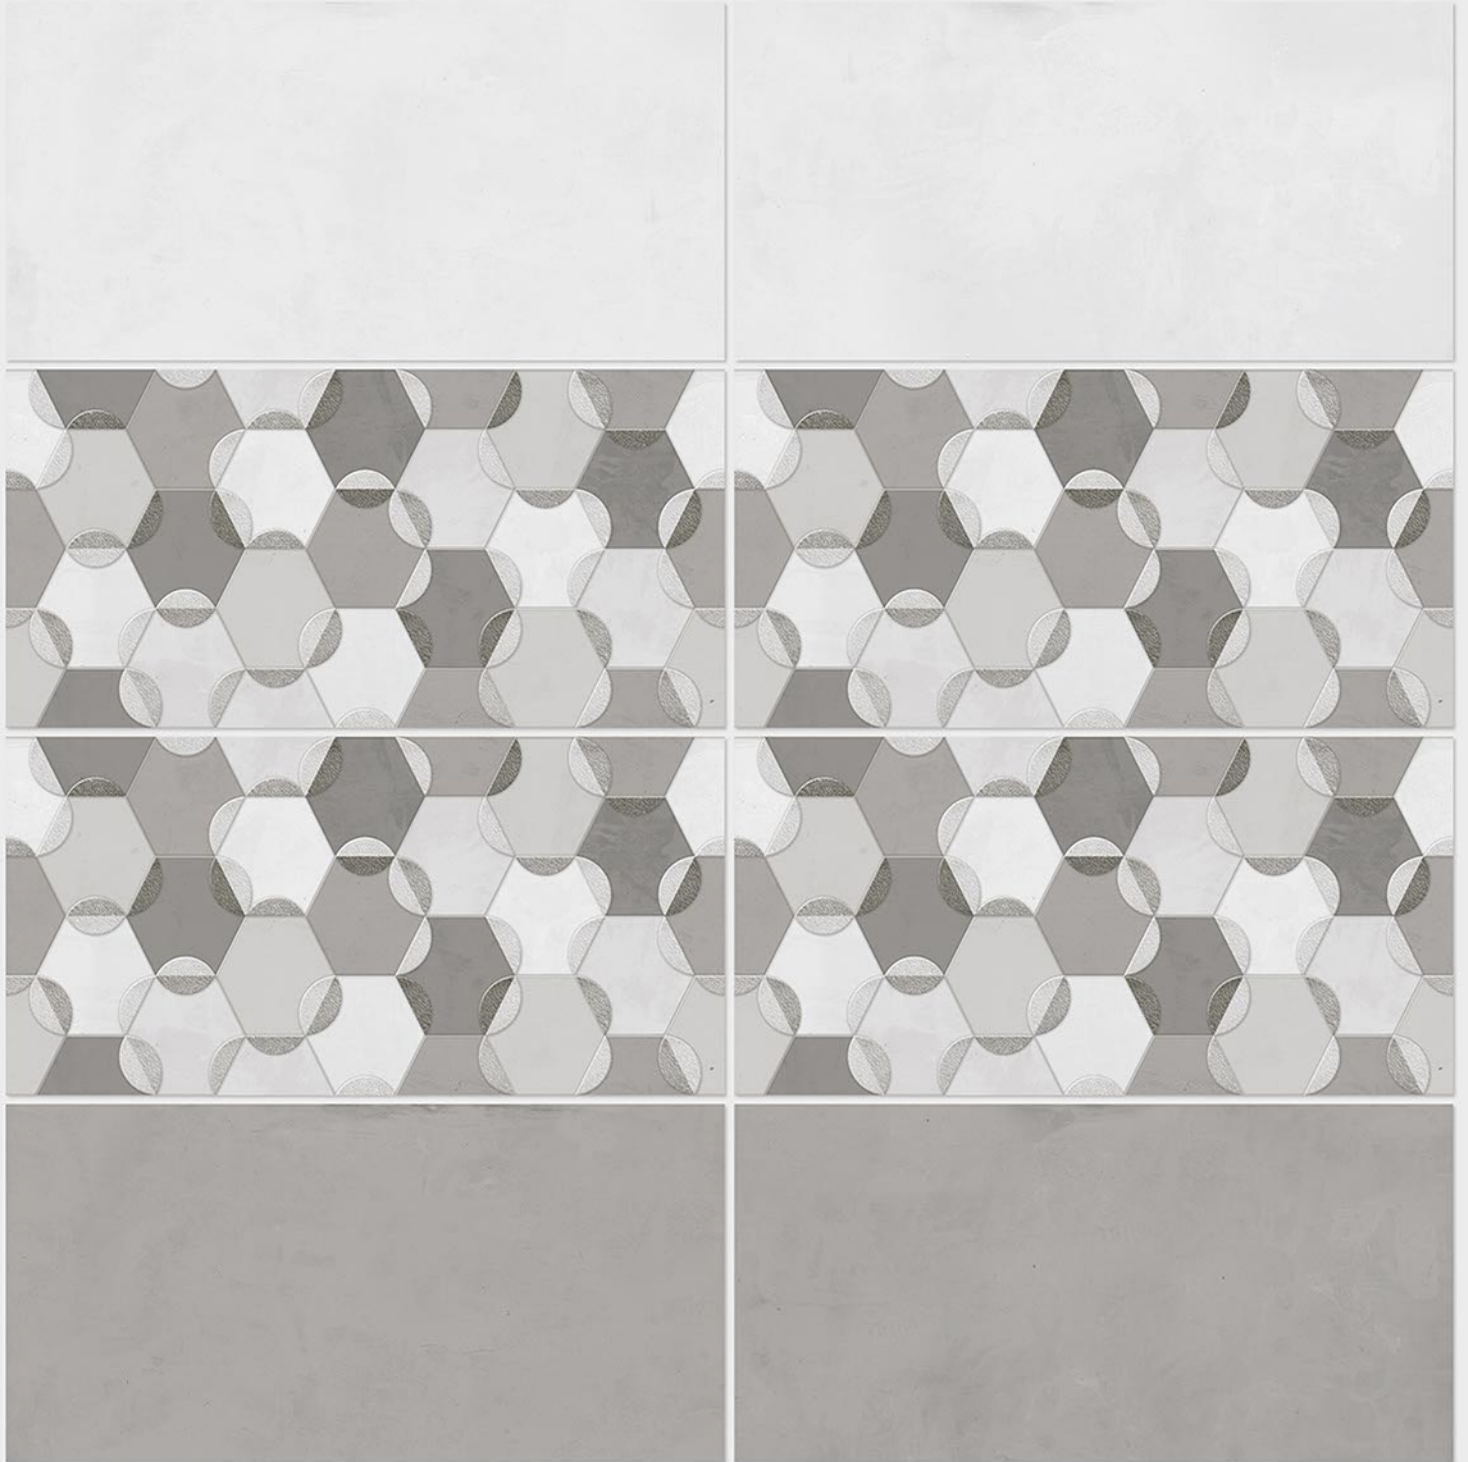

DIGITAL 300x
WALL TILES 600mm

Tile Shown
4143

resistant to salts | eco sustainable | fire proof | frost proof | random design

Finish: **Satin Matt**

4144 L

4144 HL 1

4144 D

DIGITAL 300x
WALL TILES 600mm