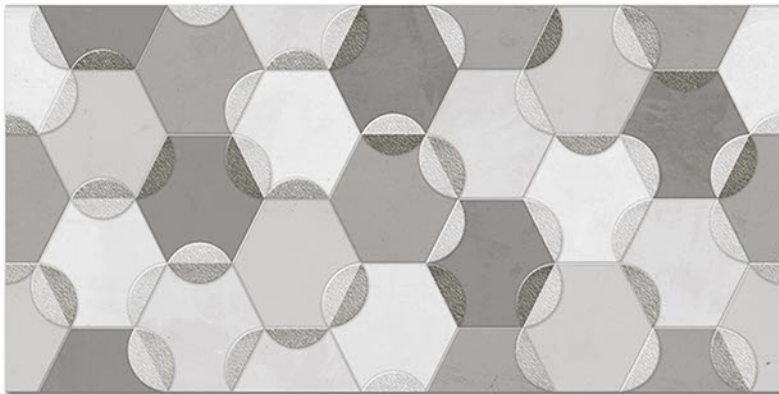

DIGITAL 300x
WALL TILES 600mm

Tile Shown
4143

resistant to salts | eco sustainable | fire proof | frost proof | random design

Finish: **Satin Matt**

4144 L

4144 HL 1

4144 D

DIGITAL 300x
WALL TILES 600mm