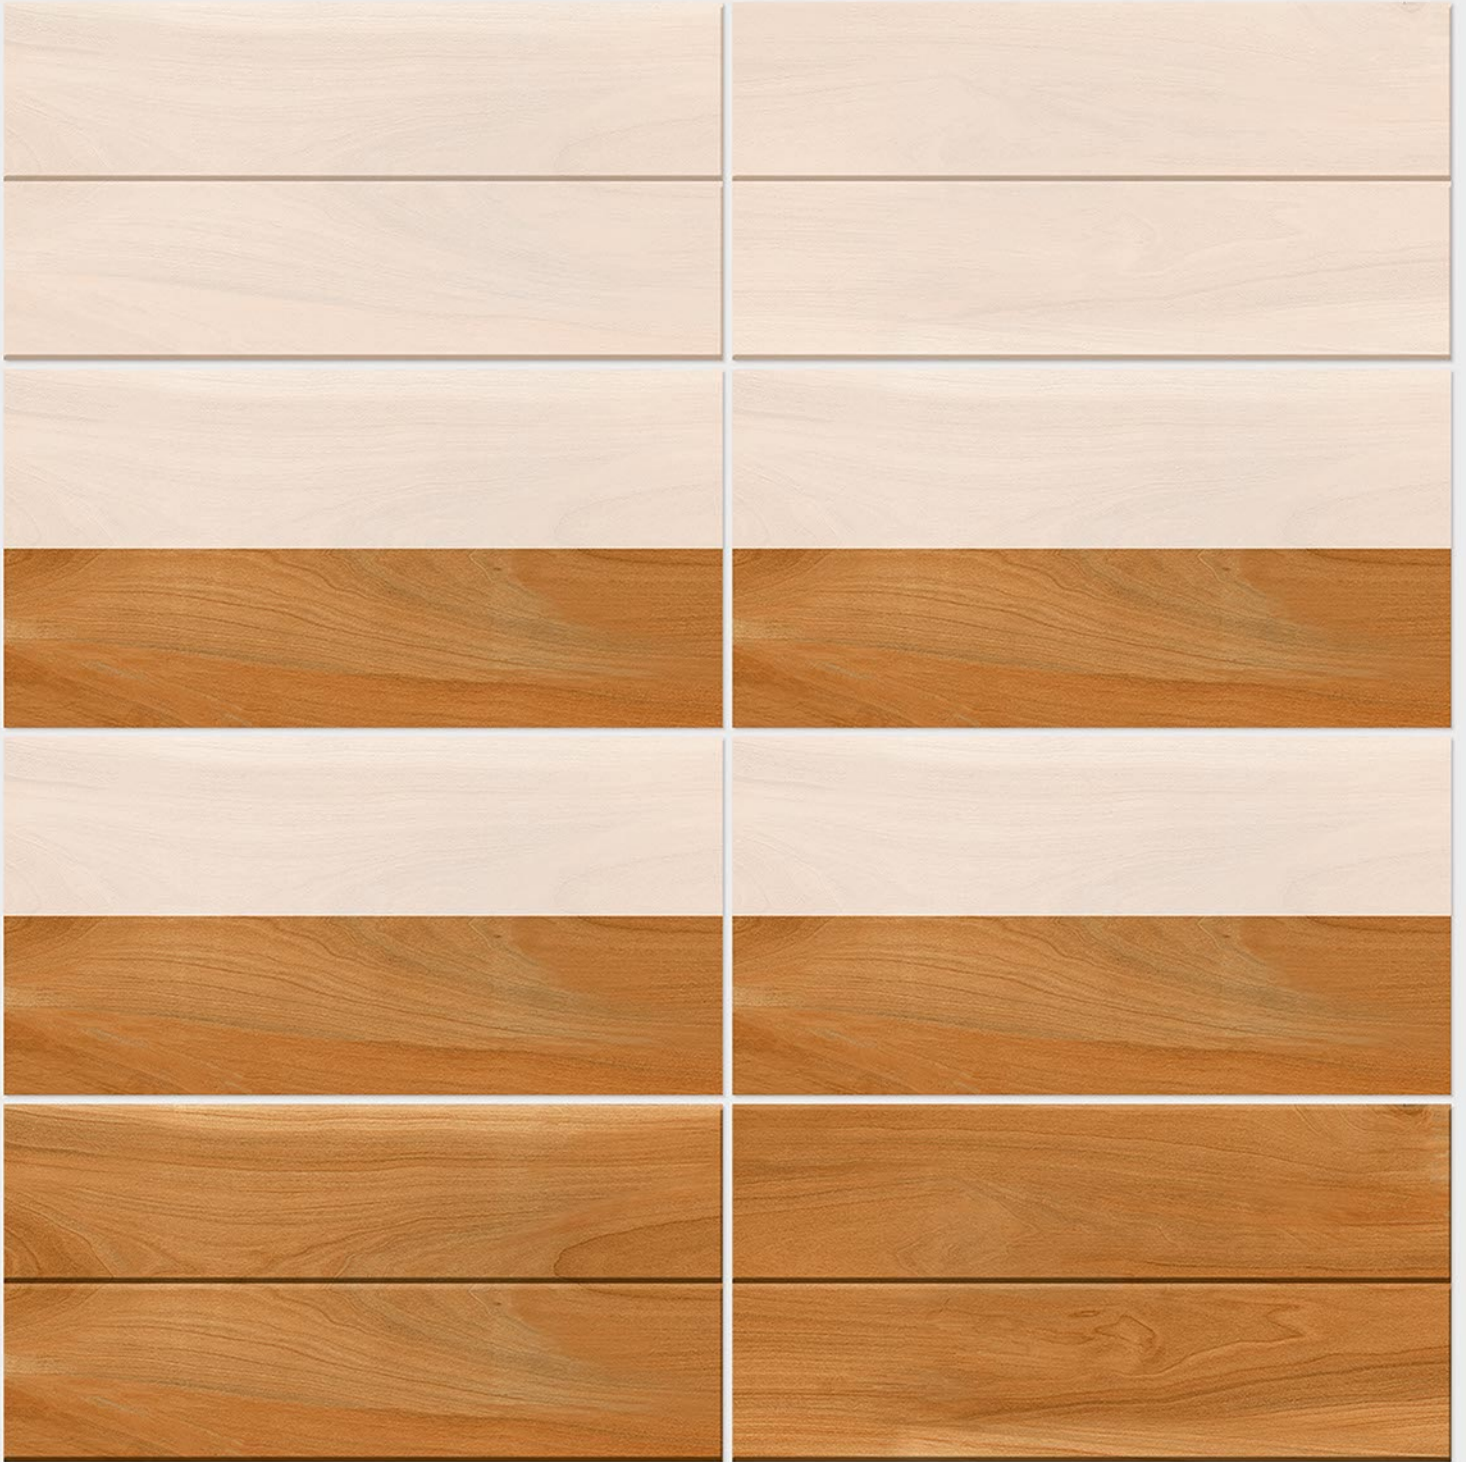

resistant to salts | eco sustainable | fire proof | frost proof | random design

Finish: **Satin Matt**

4160 L

4161 HL 3

4161 D

DIGITAL 300x
WALL TILES 600mm

Tile Shown
4161

Finish: **Satin Matt**