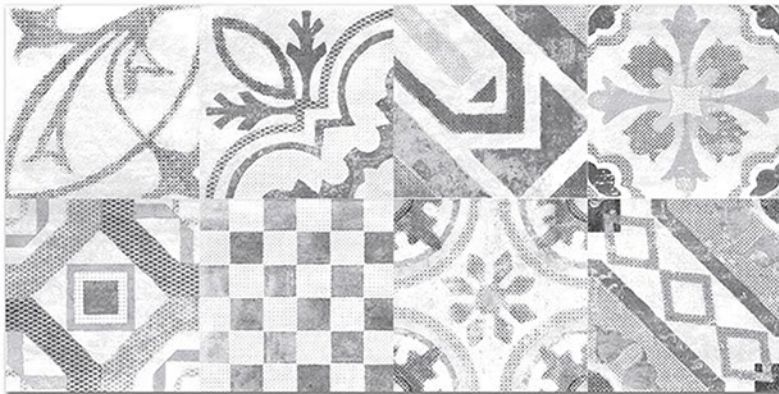

4150 L

4150 HL 1